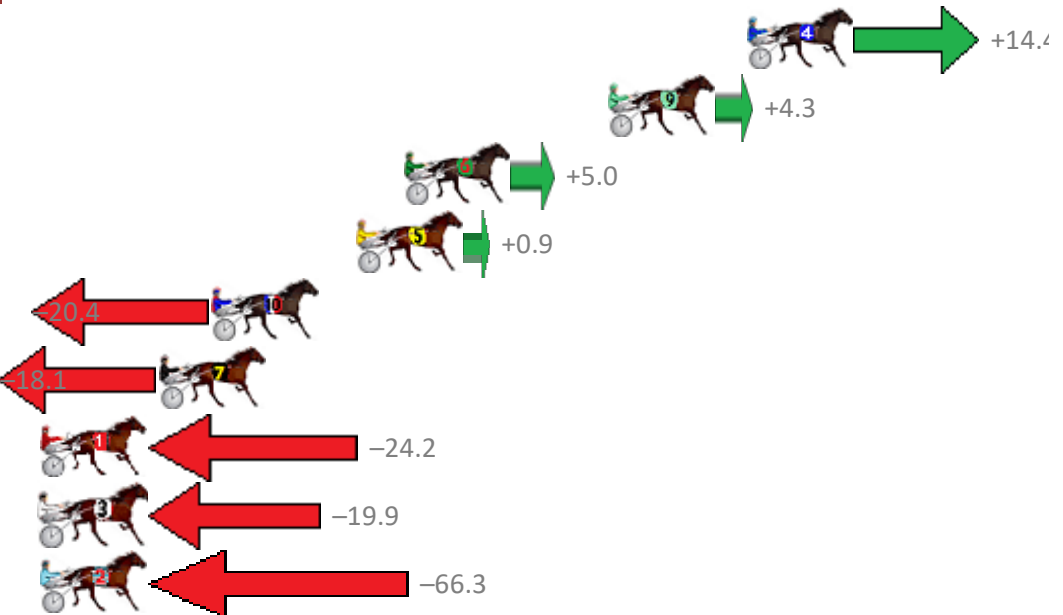

Redcliffe Race 7 Distance 2040m

Friday, 2 November 2018

Gross Time: 2:31.80 MileRate: 1:59.70 LeadTime: 29.90s First Qtr: 30.00s Second Qtr: 30.10s Third Qtr: 30.70s Fourth Qtr: 31.10s

NoHorse	Plc	Margin	Time	800Time (W)	400 Time (W)
4 IMA MORVEN LAD	1	0.0m	2:31.80	60.69s (1)	30.57s (3)
9 EXCEPTIONAL MACH	2	5.5m	2:32.23	61.47s (1)	31.53s (1)
6 OUR MELS DREAM	3	13.6m	2:32.86	61.41s (1)	31.91s (2)
5 RAESAWINNER	4	15.5m	2:33.01	61.73s (0)	31.31s (1)
10 COMPLY OR DIE	5	21.2m	2:33.45	63.38s (1)	32.44s (0)
7 STIRLING WILLIAM	6	23.3m	2:33.61	63.20s (1)	32.40s (1)
1 DRUNK ARTIST	7	31.2m	2:34.23	63.67s (0)	32.33s (0)
3 MAMMALS FLASH	8	31.7m	2:34.26	63.34s (0)	32.13s (1)
2 SICILIAN SLUMBER	9	66.3m	2:36.95	66.92s (0)	35.38s (0)

Finish Position and metres gained from 800m

Sectionals
Powered by

PJ Harness Analyser
Master harness racing with the power of sectionals
Owners, Trainers and Punters - Check out what's new at www.pjdata.com.au

The Racing Queensland Board (trading as Racing Queensland) and provider are not responsible for the completeness or accuracy of any of the information contained herein, and makes no representations about its suitability for any purpose.