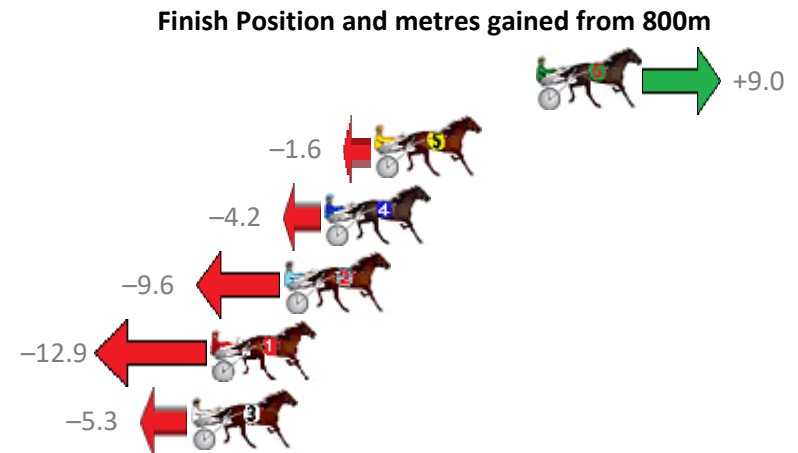

Redcliffe Race 2 Distance 1780m

Friday, 2 November 2018

Gross Time: 2:10.10 MileRate: 1:57.60 LeadTime: 10.90s First Qtr: 28.90s Second Qtr: 31.20s Third Qtr: 30.40s Fourth Qtr: 28.70s

NoHorse	Plc	Margin	Time	800Time (W)	400 Time (W)
6 LILAC FLASH	1	0.0m	2:10.10	58.44s (1)	28.07s (2)
5 CHAPTER ONE	2	6.4m	2:10.56	59.22s (1)	28.84s (2)
4 NONE BETTOR	3	8.4m	2:10.70	59.41s (0)	29.00s (0)
2 SOHO SHANGHAI	4	10.0m	2:10.82	59.81s (1)	29.40s (1)
1 BET IM SPECIAL	5	12.9m	2:11.03	60.05s (0)	29.63s (0)
3 ILLAWONG DREAMTIM	6	13.7m	2:11.08	59.49s (0)	29.07s (1)

Sectionals
Powered by

PJ Harness Analyser
Master harness racing with the power of sectionals
Owners, Trainers and Punters - Check out what's new at www.pjdata.com.au

The Racing Queensland Board (trading as Racing Queensland) and provider are not responsible for the completeness or accuracy of any of the information contained herein, and makes no representations about its suitability for any purpose.