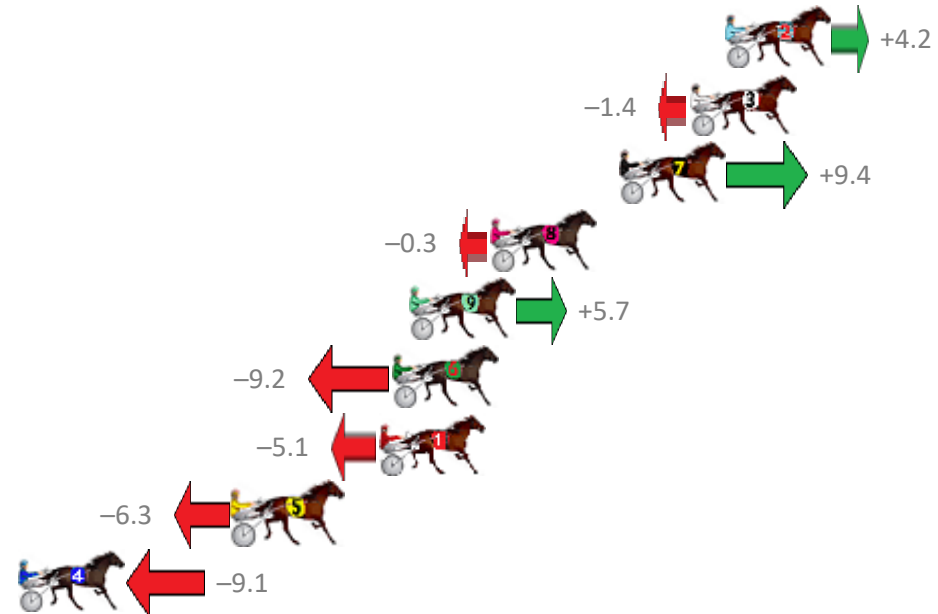

Redcliffe Race 6 Distance 2040m

Friday, 2 November 2018

Gross Time: 2:32.00 MileRate: 1:59.90 LeadTime: 31.10s First Qtr: 31.50s Second Qtr: 31.20s Third Qtr: 29.30s Fourth Qtr: 28.90s

NoHorse	Plc	Margin	Time	800Time (W)	400 Time (W)
2 NOVENA ROSE	1	0.0m	2:32.00	57.89s (0)	28.60s (0)
3 DAPPER	2	1.4m	2:32.10	58.30s (0)	29.00s (0)
7 PAY ME INTEREST	3	4.2m	2:32.30	57.52s (1)	28.22s (1)
8 ONLY ONE PROMISE	4	9.3m	2:32.67	58.22s (1)	28.89s (1)
9 TOOK YOUR TIME	5	12.5m	2:32.90	57.79s (1)	28.49s (2)
6 NIKALONG HENRY	6	13.2m	2:32.95	58.87s (1)	29.51s (1)
1 ARES	7	13.7m	2:32.99	58.57s (0)	29.27s (0)
5 NEWMERELLA SHARKIE	8	19.5m	2:33.41	58.66s (0)	29.20s (0)
4 ELFONZO	9	44.1m	2:35.19	58.86s (0)	30.70s (1)

Finish Position and metres gained from 800m

Sectionals
Powered by

PJ Harness Analyser
Master harness racing with the power of sectionals
Owners, Trainers and Punters - Check out what's new at www.pjdata.com.au

The Racing Queensland Board (trading as Racing Queensland) and provider are not responsible for the completeness or accuracy of any of the information contained herein, and makes no representations about its suitability for any purpose.