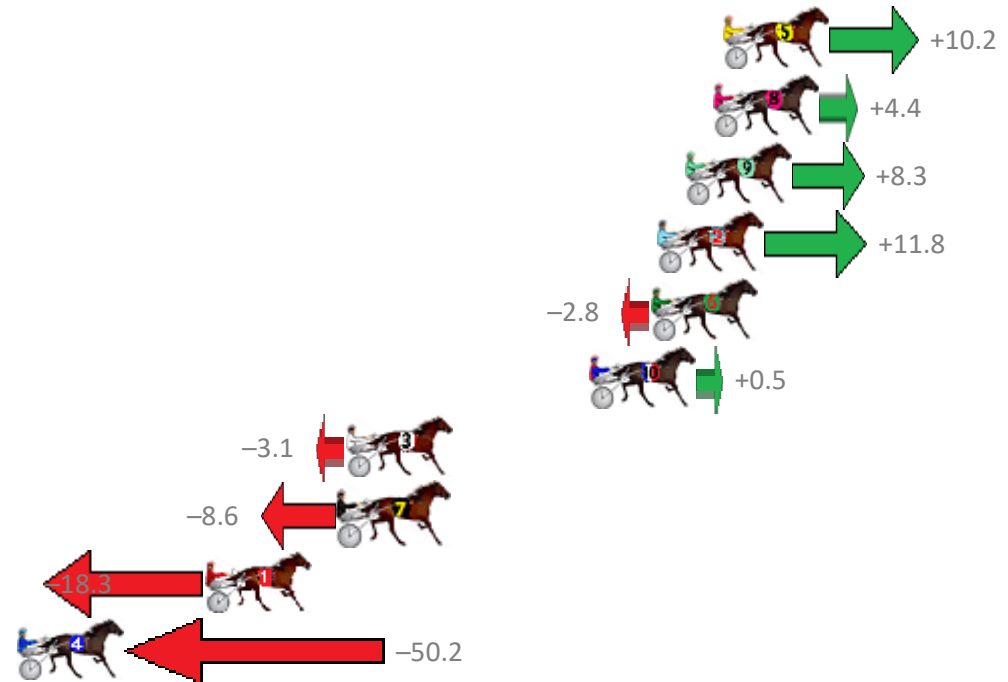

Redcliffe Race 5 Distance 1780m

Friday, 2 November 2018

Gross Time: 2:11.60 MileRate: 1:59.00 LeadTime: 11.10s First Qtr: 30.10s Second Qtr: 30.80s Third Qtr: 29.40s Fourth Qtr: 30.20s

NoHorse	Plc	Margin	Time	800Time (W)	400 Time (W)
5 GOT THE GOODS	1	0.0m	2:11.60	58.84s (2)	29.63s (2)
8 ZED CODE	2	0.4m	2:11.63	59.27s (1)	29.90s (1)
9 ITSMEGS	3	1.5m	2:11.71	58.98s (1)	29.63s (1)
2 ROYAL LINCOLN	4	2.6m	2:11.80	58.72s (1)	29.45s (2)
6 MATT BELFORD	5	2.8m	2:11.81	59.81s (1)	30.41s (1)
10 CC JONES	6	5.3m	2:12.00	59.56s (2)	30.37s (2)
3 MY ULTIMATE HELL	7	14.9m	2:12.72	59.83s (0)	30.36s (0)
7 WEE JIMMY	8	15.2m	2:12.75	60.24s (0)	30.89s (0)
1 REDDY FIRE	9	20.5m	2:13.15	60.96s (0)	31.67s (0)
4 FEEL THE CHARM	10	100.2m	2:19.17	63.34s (0)	32.48s (0)

Finish Position and metres gained from 800m

Sectionals
Powered by

PJ Harness Analyser
Master harness racing with the power of sectionals
Owners, Trainers and Punters - Check out what's new at www.pjdata.com.au

The Racing Queensland Board (trading as Racing Queensland) and provider are not responsible for the completeness or accuracy of any of the information contained herein, and makes no representations about its suitability for any purpose.