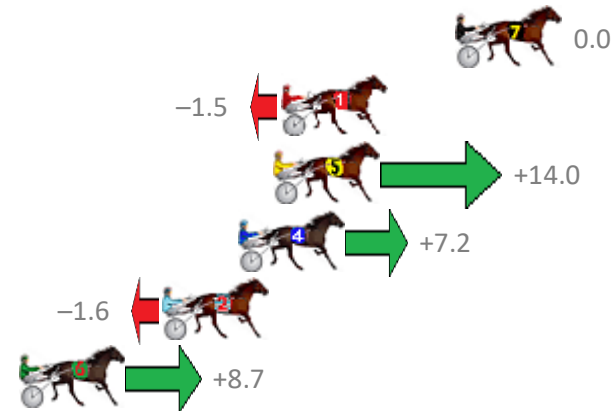

Finish Position and metres gained from 800m

Sectionals  
Powered by

**PJ Harness Analyser**  
Master harness racing with the power of sectionals  
Owners, Trainers and Punters - Check out what's new at [www.pjdata.com.au](http://www.pjdata.com.au)