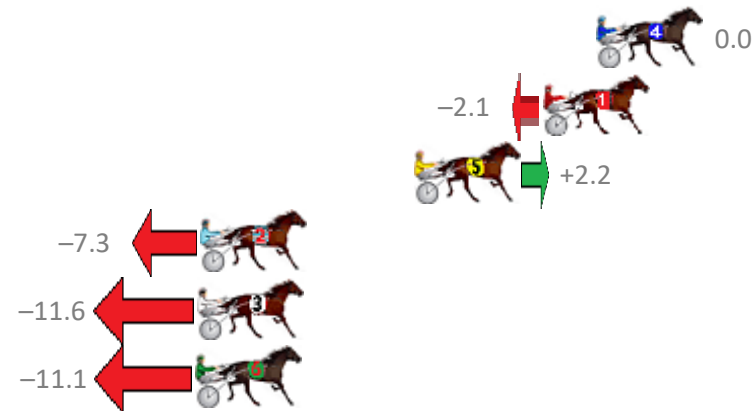

Redcliffe Race 4 Distance 1780m

Friday, 2 November 2018

Gross Time: 2:10.20 MileRate: 1:57.70 LeadTime: 10.80s First Qtr: 30.40s Second Qtr: 31.10s Third Qtr: 29.30s Fourth Qtr: 28.60s

NoHorse	Plc	Margin	Time	800Time (W)	400 Time (W)
4 MACHEASY	1	0.0m	2:10.20	57.90s (1)	28.60s (1)
1 MAMMALS MAGIC	2	2.1m	2:10.35	58.05s (0)	28.74s (0)
5 EPIRUS BOY	3	7.2m	2:10.71	57.74s (1)	28.41s (1)
2 RED LUCK	4	15.7m	2:11.32	58.43s (0)	29.06s (0)
3 KOTARE KASAI	5	15.8m	2:11.33	58.74s (0)	29.40s (0)
6 HEZ RAZOR SHARP	6	15.9m	2:11.34	58.70s (1)	29.37s (1)

Finish Position and metres gained from 800m

Sectionals
Powered by

PJ Harness Analyser
Master harness racing with the power of sectionals
Owners, Trainers and Punters - Check out what's new at www.pjdata.com.au

The Racing Queensland Board (trading as Racing Queensland) and provider are not responsible for the completeness or accuracy of any of the information contained herein, and makes no representations about its suitability for any purpose.