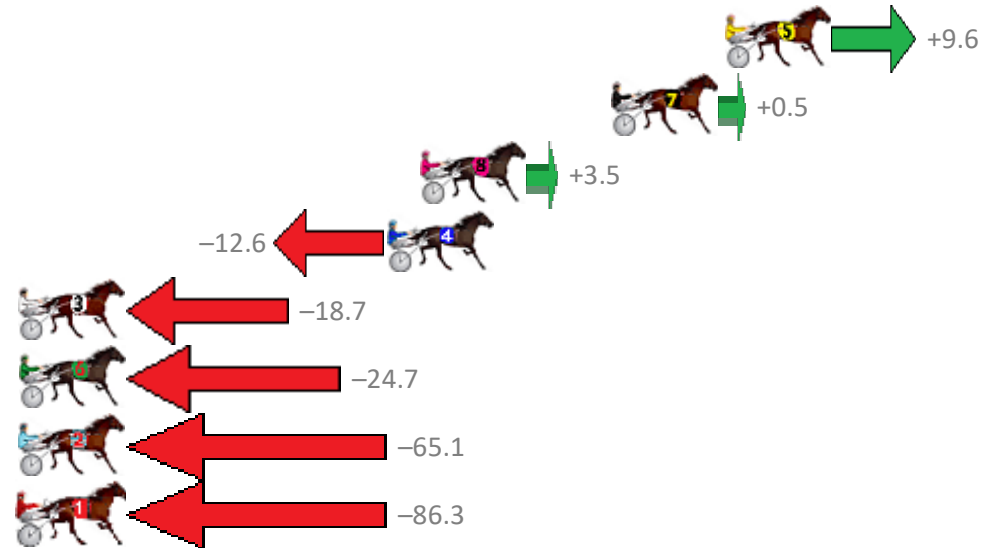

Redcliffe Race 3 Distance 2280m

Friday, 2 November 2018

Gross Time: 2:59.20 MileRate: 2:04.80 LeadTime: 55.60s First Qtr: 31.80s Second Qtr: 30.90s Third Qtr: 30.60s Fourth Qtr: 30.30s

NoHorse	Plc	Margin	Time	800Time (W)	400 Time (W)
5 ASTRAL RULER	1	0.0m	2:59.20	60.17s (1)	29.68s (2)
7 MISTER OZ	2	4.5m	2:59.54	60.86s (1)	30.37s (2)
8 SHADY SADIE	3	12.1m	3:00.12	60.63s (1)	30.25s (2)
4 REDRIVERDEBBA	4	13.4m	3:00.22	61.86s (1)	31.32s (1)
3 SOMEDASH	5	28.5m	3:01.36	62.32s (0)	31.96s (1)
6 STONED AGAIN	6	64.7m	3:04.10	62.78s (0)	32.02s (0)
2 MORESUCCESS	7	65.1m	3:04.13	65.86s (0)	35.00s (0)
1 HAVANA MAGIC	8	90.9m	3:06.09	67.47s (0)	33.40s (0)

Finish Position and metres gained from 800m

Sectionals
Powered by

PJ Harness Analyser
Master harness racing with the power of sectionals
Owners, Trainers and Punters - Check out what's new at www.pjdata.com.au

The Racing Queensland Board (trading as Racing Queensland) and provider are not responsible for the completeness or accuracy of any of the information contained herein, and makes no representations about its suitability for any purpose.