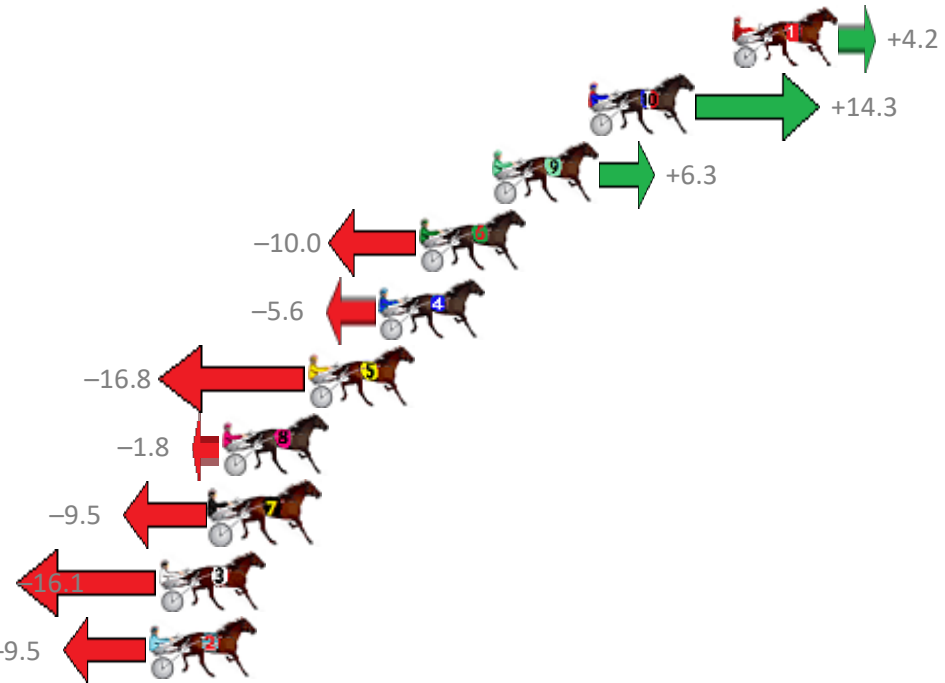

Redcliffe Race 4 Distance 2040m

Tuesday, 30 October 2018

Gross Time: 2:32.00 MileRate: 1:59.90 LeadTime: 29.90s First Qtr: 31.00s Second Qtr: 30.30s Third Qtr: 29.60s Fourth Qtr: 31.20s

NoHorse	Plc	Margin	Time	800Time (W)	400 Time (W)
1 ALLNIGHT MLADY	1	0.0m	2:32.00	60.48s (0)	30.86s (0)
10 RIVERLEIGH WILLIAM	2	5.7m	2:32.44	59.71s (1)	30.63s (2)
9 SACHE GIRL	3	9.5m	2:32.74	60.32s (1)	31.07s (3)
6 MAC SWEET	4	12.4m	2:32.97	61.56s (1)	31.79s (1)
4 HEAVENS HINT	5	14.0m	2:33.09	61.23s (0)	31.61s (0)
5 MO JARNEY	6	16.8m	2:33.31	62.08s (0)	32.51s (0)
8 BRASS LANTERN	7	20.2m	2:33.58	60.94s (0)	31.26s (1)
7 ARES	8	20.7m	2:33.61	61.52s (1)	31.83s (1)
3 ALWAYS A JEWEL	9	22.7m	2:33.77	62.02s (1)	32.32s (2)
2 ITS ALL TORQUE	10	23.1m	2:33.80	61.52s (0)	31.80s (0)

Finish Position and metres gained from 800m

Sectionals
Powered by

PJ Harness Analyser
Master harness racing with the power of sectionals
Owners, Trainers and Punters - Check out what's new at www.pjdata.com.au

The Racing Queensland Board (trading as Racing Queensland) and provider are not responsible for the completeness or accuracy of any of the information contained herein, and makes no representations about its suitability for any purpose.