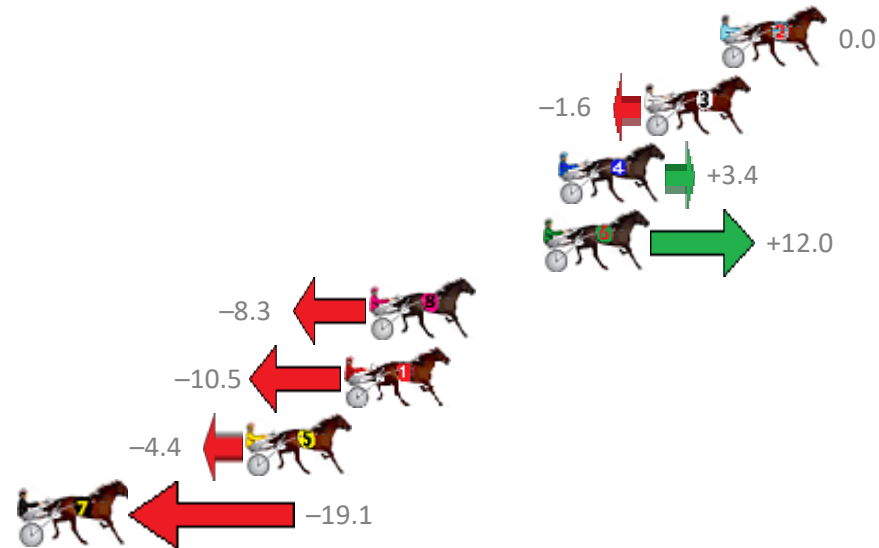

Redcliffe Race 1 Distance 1780m

Tuesday, 30 October 2018

Gross Time: 2:13.80 MileRate: 2:01.00 LeadTime: 12.10s First Qtr: 31.40s Second Qtr: 31.80s Third Qtr: 29.70s Fourth Qtr: 28.80s

NoHorse	Plc	Margin	Time	800Time (W)	400 Time (W)
2 DOOLITTLE DOOZZIE	1	0.0m	2:13.80	58.50s (0)	28.80s (0)
3 GINGER MICKY	2	3.0m	2:14.02	58.62s (1)	28.96s (1)
4 MONTANA CHIEF	3	6.4m	2:14.26	58.25s (1)	28.09s (1)
6 TODAYS HERO	4	7.0m	2:14.30	57.62s (1)	28.45s (2)
8 LETS DIG IT	5	13.9m	2:14.80	59.11s (1)	29.40s (2)
1 ASHLEE NITRO	6	14.9m	2:14.87	59.27s (0)	29.54s (0)
5 MAYWYN TOUGH	7	18.8m	2:15.15	58.82s (1)	29.12s (0)
7 JILLIBY MACARENA	8	27.7m	2:15.79	59.90s (0)	30.09s (1)

Finish Position and metres gained from 800m

Sectionals
Powered by

PJ Harness Analyser
Master harness racing with the power of sectionals
Owners, Trainers and Punters - Check out what's new at www.pjdata.com.au

The Racing Queensland Board (trading as Racing Queensland) and provider are not responsible for the completeness or accuracy of any of the information contained herein, and makes no representations about its suitability for any purpose.