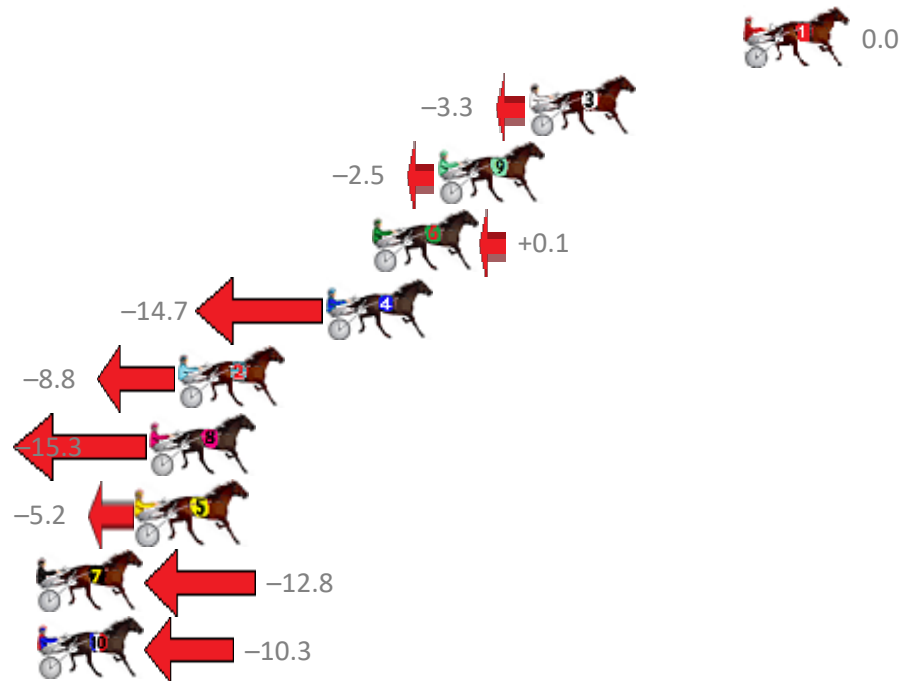

Redcliffe Race 5 Distance 1780m

Tuesday, 30 October 2018

Gross Time: 2:12.50 MileRate: 1:59.80 LeadTime: 11.40s First Qtr: 32.10s Second Qtr: 31.60s Third Qtr: 29.00s Fourth Qtr: 28.40s

NoHorse	Plc	Margin	Time	800Time (W)	400 Time (W)
1 NEWPORT DREAMZ	1	0.0m	2:12.50	57.40s (0)	28.40s (0)
3 ARK TEAMO	2	8.5m	2:13.10	57.64s (0)	28.66s (0)
9 BETTOR WATCH HIM	3	12.1m	2:13.36	57.58s (0)	28.59s (0)
6 FORTES IN FIDE	4	14.7m	2:13.54	57.39s (0)	28.49s (1)
4 FAKEROCKNROLL	5	16.5m	2:13.67	58.45s (1)	29.32s (1)
2 PHOTOZEN	6	22.4m	2:14.09	58.03s (1)	29.28s (2)
8 HEADWIN	7	23.5m	2:14.17	58.50s (1)	29.44s (1)
5 MY MAGIC MERLIN	8	24.0m	2:14.20	57.77s (1)	29.05s (2)
7 GOALKICKER	9	33.2m	2:14.86	58.32s (0)	29.48s (0)
10 MONTANA EXPRESS	10	34.3m	2:14.94	58.14s (1)	29.47s (1)

Finish Position and metres gained from 800m

Sectionals
Powered by

PJ Harness Analyser
Master harness racing with the power of sectionals
Owners, Trainers and Punters - Check out what's new at www.pjdata.com.au

The Racing Queensland Board (trading as Racing Queensland) and provider are not responsible for the completeness or accuracy of any of the information contained herein, and makes no representations about its suitability for any purpose.