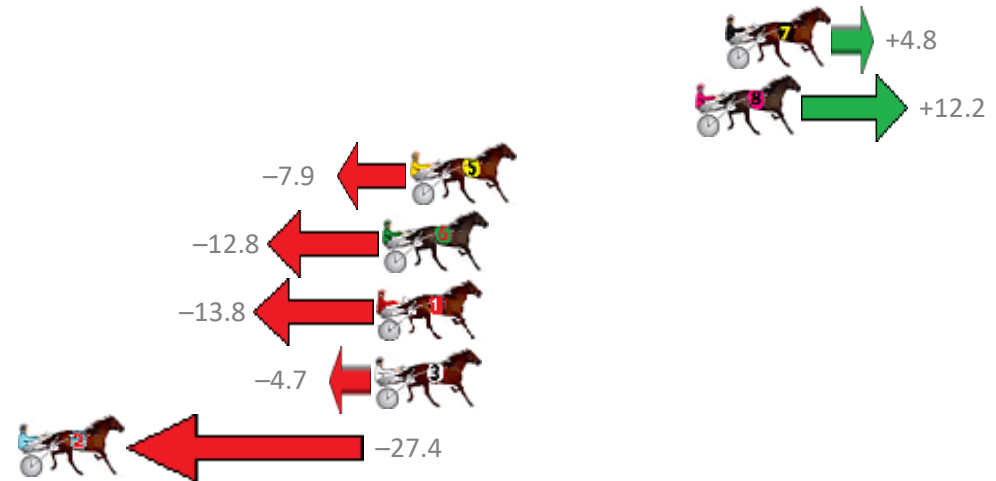

Redcliffe Race 2 Distance 1780m

Tuesday, 30 October 2018

Gross Time: 2:08.30 MileRate: 1:56.00 LeadTime: 10.80s First Qtr: 28.50s Second Qtr: 29.60s Third Qtr: 29.50s Fourth Qtr: 29.90s

NoHorse	Plc	Margin	Time	800Time (W)	400 Time (W)
7 CLASSY GUY	1	0.0m	2:08.30	59.04s (1)	29.59s (2)
8 KETUT	2	1.2m	2:08.39	58.49s (1)	29.63s (3)
5 LONG TERM FELLA	3	12.5m	2:09.23	59.99s (0)	30.51s (0)
6 DEVIL DODGER	4	13.6m	2:09.32	60.35s (1)	30.86s (1)
1 KARLOO MAC	5	13.8m	2:09.33	60.42s (0)	30.93s (0)
3 MAGOOGAN	6	13.9m	2:09.34	59.75s (1)	30.34s (1)
2 YANKEE STRUTTER	7	36.8m	2:11.05	61.43s (0)	31.95s (0)

Finish Position and metres gained from 800m

Sectionals
Powered by

PJ Harness Analyser
Master harness racing with the power of sectionals
Owners, Trainers and Punters - Check out what's new at www.pjdata.com.au

The Racing Queensland Board (trading as Racing Queensland) and provider are not responsible for the completeness or accuracy of any of the information contained herein, and makes no representations about its suitability for any purpose.