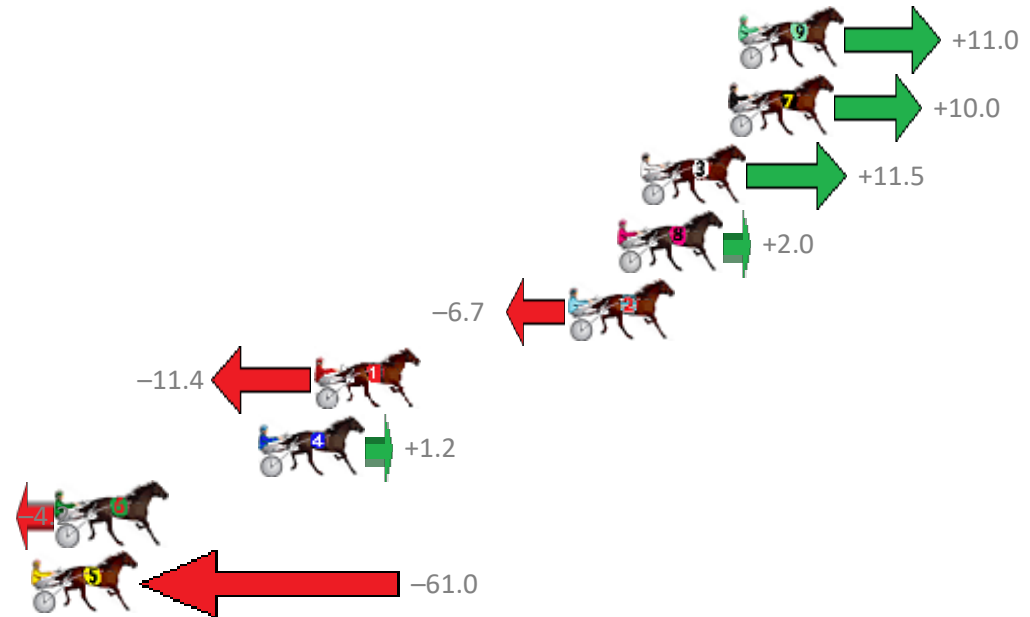

Redcliffe Race 8 Distance 2040m

Tuesday, 30 October 2018

Gross Time: 2:29.20 MileRate: 1:57.70 LeadTime: 30.20s First Qtr: 28.30s Second Qtr: 30.80s Third Qtr: 29.10s Fourth Qtr: 30.80s

NoHorse	Plc	Margin	Time	800Time (W)	400 Time (W)
9 ARGYLE BEACH	1	0.0m	2:29.20	59.08s (1)	30.26s (1)
7 GRINVIL	2	0.4m	2:29.23	59.15s (0)	29.68s (0)
3 IOWNATURBO	3	3.9m	2:29.50	59.04s (1)	30.24s (2)
8 THE CHARGING MOA	4	4.8m	2:29.57	59.75s (1)	30.97s (1)
2 OUR MAJOR DAY	5	6.7m	2:29.72	60.40s (0)	31.32s (0)
1 MACHIN OUT	6	16.8m	2:30.49	60.75s (0)	31.26s (0)
4 BETTOR BE LUCKY	7	19.0m	2:30.66	59.81s (1)	30.78s (2)
6 FRANCO TOTEM	8	27.0m	2:31.28	60.21s (0)	31.31s (0)
5 ALPHA STYX	9	63.6m	2:34.10	64.47s (1)	34.22s (1)

Finish Position and metres gained from 800m

Sectionals
Powered by

PJ Harness Analyser
Master harness racing with the power of sectionals
Owners, Trainers and Punters - Check out what's new at www.pjdata.com.au

The Racing Queensland Board (trading as Racing Queensland) and provider are not responsible for the completeness or accuracy of any of the information contained herein, and makes no representations about its suitability for any purpose.