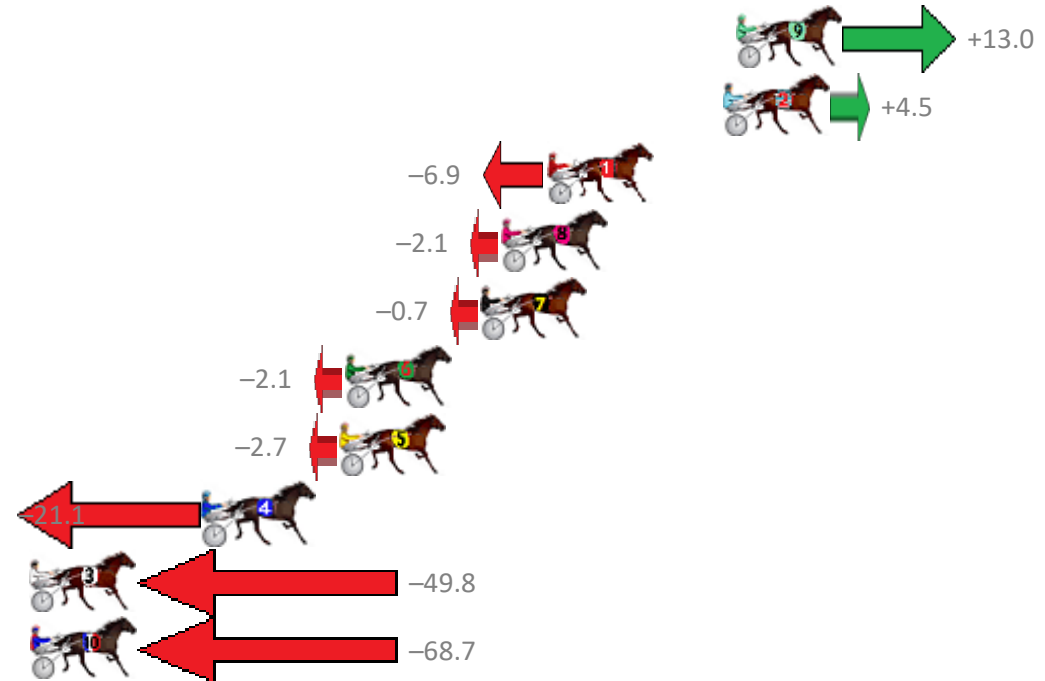

Redcliffe Race 3 Distance 1780m

Tuesday, 30 October 2018

Gross Time: 2:11.20 MileRate: 1:58.70 LeadTime: 11.20s First Qtr: 29.10s Second Qtr: 30.60s Third Qtr: 29.60s Fourth Qtr: 30.70s

NoHorse	Plc	Margin	Time	800Time (W)	400 Time (W)
9 STRANGE CONDUCT	1	0.0m	2:11.20	59.32s (1)	29.99s (1)
2 CALL ME YOURS	2	0.5m	2:11.24	59.96s (0)	30.42s (0)
1 MINI MIRACLE	3	7.5m	2:11.78	60.82s (0)	31.28s (0)
8 WEE JIMMY	4	9.3m	2:11.91	60.46s (2)	31.35s (2)
7 OUR CHAMPION	5	10.1m	2:11.98	60.35s (0)	30.80s (0)
6 SCOTT TOM	6	15.5m	2:12.39	60.46s (0)	30.86s (0)
5 EXPRESS PASS	7	15.7m	2:12.40	60.50s (2)	30.92s (3)
4 ROCKWITH THEDEVIL	8	21.1m	2:12.82	61.89s (1)	32.06s (1)
3 ALWAYS AT NIGHT	9	54.6m	2:15.39	64.05s (1)	34.18s (2)
10 EULO FLYER	10	69.1m	2:16.50	65.48s (2)	34.05s (0)

Finish Position and metres gained from 800m

Sectionals
Powered by

PJ Harness Analyser
Master harness racing with the power of sectionals
Owners, Trainers and Punters - Check out what's new at www.pjdata.com.au

The Racing Queensland Board (trading as Racing Queensland) and provider are not responsible for the completeness or accuracy of any of the information contained herein, and makes no representations about its suitability for any purpose.