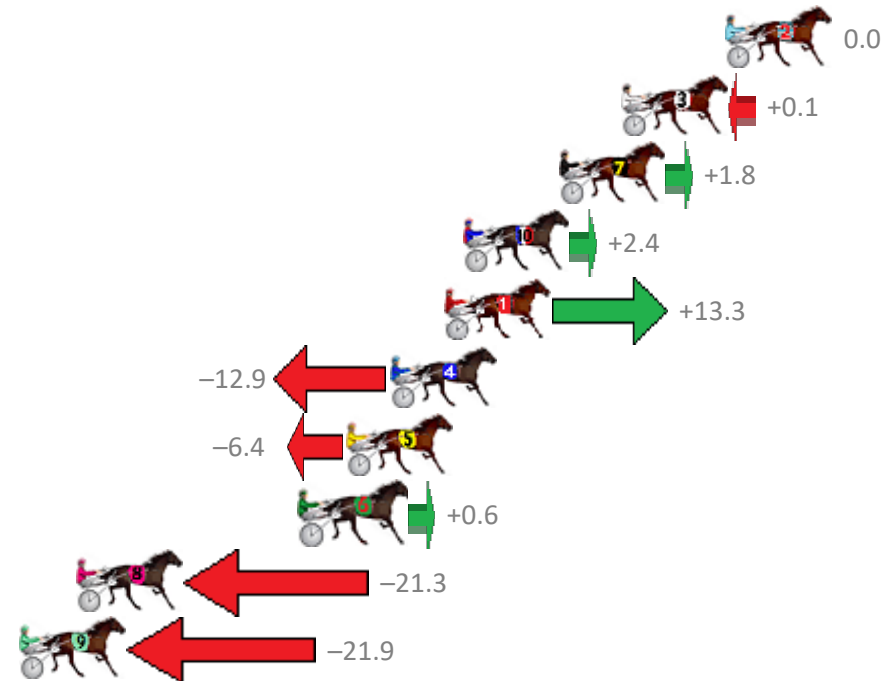

Redcliffe Race 7 Distance 1780m

Tuesday, 30 October 2018

Gross Time: 2:11.40 MileRate: 1:58.80 LeadTime: 11.20s First Qtr: 31.00s Second Qtr: 31.20s Third Qtr: 28.80s Fourth Qtr: 29.20s

NoHorse	Plc	Margin	Time	800Time (W)	400 Time (W)
2 FOURS ENUF TAS	1	0.0m	2:11.40	58.00s (0)	29.20s (0)
3 IMA SEA STORM	2	4.1m	2:11.70	57.99s (0)	29.15s (0)
7 LANCELOT BROMAC	3	6.6m	2:11.88	57.87s (0)	29.01s (0)
10 OUTLAW FELLA	4	10.4m	2:12.16	57.83s (1)	29.45s (3)
1 ALWAYS MY MATE	5	11.1m	2:12.21	57.04s (0)	28.62s (0)
4 ANOTHER BROADWAY	6	13.3m	2:12.37	58.94s (1)	30.00s (1)
5 SICILIAN SLUMBER	7	15.0m	2:12.49	58.46s (1)	29.64s (1)
6 JESTER OH JESTER	8	16.8m	2:12.63	57.96s (1)	29.54s (2)
8 DRIVE THE DREAM	9	25.7m	2:13.28	59.54s (1)	30.49s (2)
9 IMTHE GOLDEN CHILD	10	34.7m	2:13.93	59.59s (0)	30.52s (1)

Finish Position and metres gained from 800m

Sectionals
Powered by

PJ Harness Analyser
Master harness racing with the power of sectionals
Owners, Trainers and Punters - Check out what's new at www.pjdata.com.au

The Racing Queensland Board (trading as Racing Queensland) and provider are not responsible for the completeness or accuracy of any of the information contained herein, and makes no representations about its suitability for any purpose.