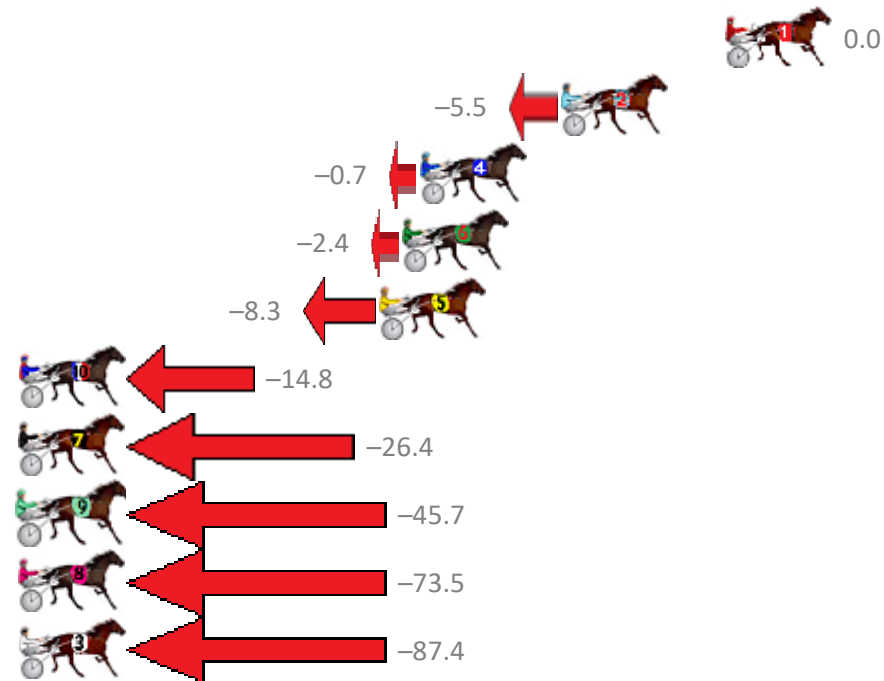

Redcliffe Race 6 Distance 2040m

Tuesday, 30 October 2018

Gross Time: 2:30.20 MileRate: 1:58.50 LeadTime: 31.70s First Qtr: 29.70s Second Qtr: 29.80s Third Qtr: 29.00s Fourth Qtr: 30.00s

No	Horse	Plc	Margin	Time	800Time (W)	400 Time (W)
1	PACIFIC DRUMS	1	0.0m	2:30.20	59.00s (0)	30.00s (0)
2	TASSINI	2	6.5m	2:30.69	59.41s (1)	30.10s (0)
4	DAPPER	3	12.1m	2:31.11	59.05s (0)	29.81s (1)
6	HAVANA MOON	4	12.8m	2:31.16	59.18s (1)	29.91s (2)
5	HEAVENS HURRICANE	5	13.7m	2:31.23	59.61s (1)	30.38s (1)
10	JACKS AT THE BEACH	6	31.6m	2:32.57	60.09s (0)	30.89s (1)
7	HAPPY SCHNAPPS	7	33.0m	2:32.68	60.95s (0)	31.69s (0)
9	YKIKAFIL	8	81.7m	2:36.33	62.37s (0)	32.00s (0)
8	CONCENTRATION	9	163.5m	2:42.46	64.42s (0)	33.26s (0)
3	CAESARS ASTRUM	10	207.4m	2:45.75	65.45s (0)	32.81s (0)

Finish Position and metres gained from 800m

Sectionals
Powered by

PJ Harness Analyser
Master harness racing with the power of sectionals
Owners, Trainers and Punters - Check out what's new at www.pjdata.com.au

The Racing Queensland Board (trading as Racing Queensland) and provider are not responsible for the completeness or accuracy of any of the information contained herein, and makes no representations about its suitability for any purpose.