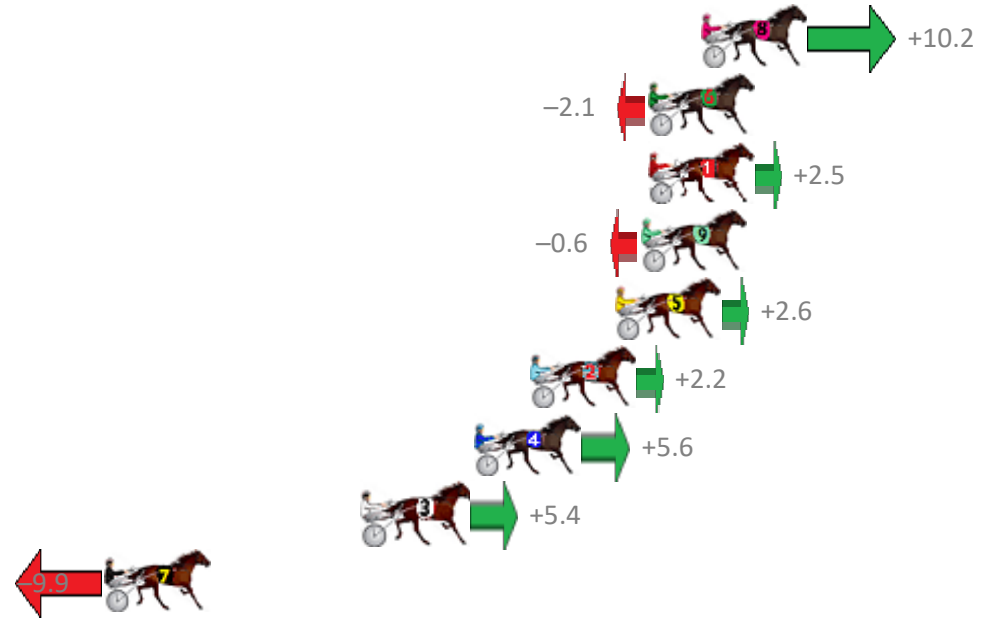

Redcliffe Race 3 Distance 2040m

Saturday, 27 October 2018

Gross Time: 2:29.70 MileRate: 1:58.10 LeadTime: 30.40s First Qtr: 30.30s Second Qtr: 31.10s Third Qtr: 29.10s Fourth Qtr: 28.80s

No Horse	Plc	Margin	Time	800Time (W)	400 Time (W)
8 JANUARY	1	0.0m	2:29.70	57.16s (1)	28.14s (1)
6 THE IDES OF MARCH	2	2.1m	2:29.85	58.05s (0)	28.95s (0)
1 FIOKI	3	2.1m	2:29.85	57.72s (0)	28.63s (0)
9 SUBTLE DELIGHT	4	2.4m	2:29.87	57.94s (1)	28.96s (1)
5 GRINVIL	5	3.4m	2:29.94	57.71s (1)	28.68s (1)
2 FIFTH EDITION	6	6.8m	2:30.19	57.74s (0)	28.67s (0)
4 BET IM SPECIAL	7	9.0m	2:30.35	57.49s (1)	28.48s (1)
3 IMA GRUMPY POSSUM	8	13.4m	2:30.66	57.51s (0)	28.44s (1)
7 ZAC MAC	9	23.7m	2:31.41	58.62s (0)	29.46s (0)

Finish Position and metres gained from 800m

Sectionals
Powered by

PJ Harness Analyser
Master harness racing with the power of sectionals
Owners, Trainers and Punters - Check out what's new at www.pjdata.com.au

The Racing Queensland Board (trading as Racing Queensland) and provider are not responsible for the completeness or accuracy of any of the information contained herein, and makes no representations about its suitability for any purpose.