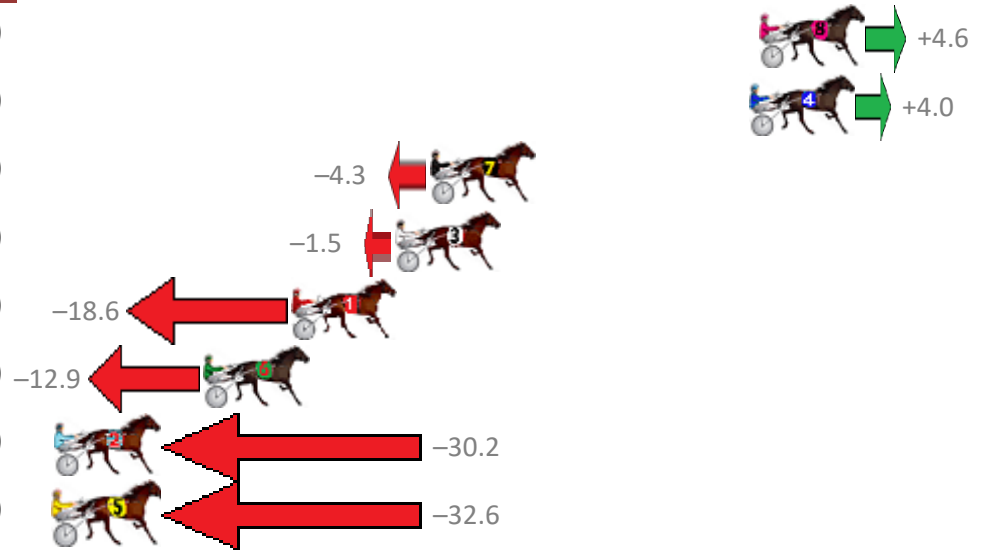

Redcliffe Race 8 Distance 2613m

Saturday, 27 October 2018

Gross Time: 3:23.50 MileRate: 2:03.40 LeadTime: 80.40s First Qtr: 32.10s Second Qtr: 31.60s Third Qtr: 29.30s Fourth Qtr: 30.10s

No Horse	Plc	Margin	Time	800Time (W)	400 Time (W)
8 OUR OVERANOVA	1	0.0m	3:23.50	59.06s (1)	29.87s (1)
4 MIRACLE RISING	2	0.4m	3:23.53	59.10s (0)	29.81s (0)
7 MR MAYFLY	3	13.1m	3:24.49	59.72s (0)	30.44s (0)
3 SHADY SADIE	4	14.5m	3:24.59	59.51s (0)	29.88s (0)
1 SENITAS SUCCESS	5	18.6m	3:24.90	60.78s (0)	31.50s (0)
6 RELEVEN DREAM	6	22.1m	3:25.16	60.36s (1)	30.75s (1)
2 MELPARK ROYAL SON	7	44.8m	3:26.87	61.64s (1)	31.77s (0)
5 MISTER GUNSEN	8	82.6m	3:29.72	61.82s (0)	31.80s (0)

Finish Position and metres gained from 800m

Sectionals
Powered by

PJ Harness Analyser
Master harness racing with the power of sectionals
Owners, Trainers and Punters - Check out what's new at www.pjdata.com.au

The Racing Queensland Board (trading as Racing Queensland) and provider are not responsible for the completeness or accuracy of any of the information contained herein, and makes no representations about its suitability for any purpose.