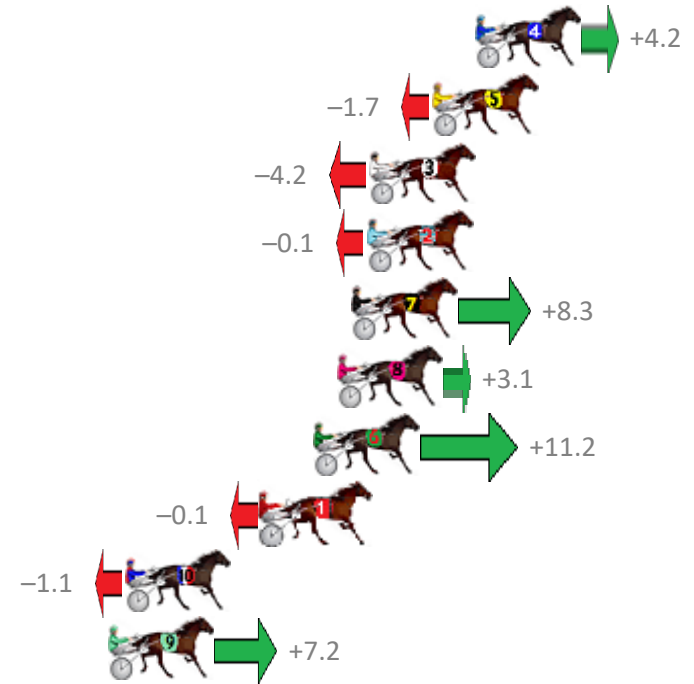

Finish Position and metres gained from 800m

Sectionals  
Powered by

**PJ Harness Analyser**  
Master harness racing with the power of sectionals  
Owners, Trainers and Punters - Check out what's new at [www.pjdata.com.au](http://www.pjdata.com.au)