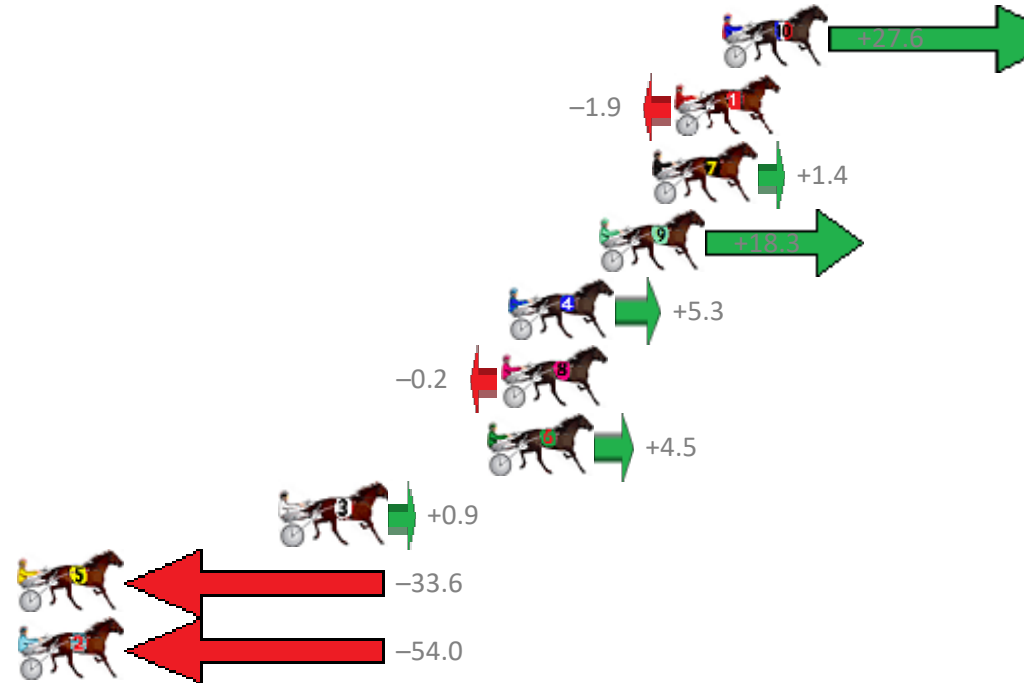

Redcliffe Race 6 Distance 1780m

Saturday, 27 October 2018

Gross Time: 2:11.20 MileRate: 1:58.60 LeadTime: 11.50s First Qtr: 28.50s Second Qtr: 30.70s Third Qtr: 30.10s Fourth Qtr: 30.40s

No Horse	Plc	Margin	Time	800Time (W)	400 Time (W)
10 PADRISIMO	1	0.0m	2:11.20	58.41s (1)	28.70s (1)
1 LYNN SANITY	2	1.9m	2:11.34	60.64s (0)	30.54s (0)
7 CONDAFEW	3	2.8m	2:11.41	60.39s (0)	30.26s (0)
9 ELFONZO	4	4.9m	2:11.57	59.12s (1)	29.45s (2)
4 HAVANA MOON	5	8.5m	2:11.85	60.10s (1)	30.07s (2)
8 IMA TOP TYCOON	6	8.8m	2:11.87	60.52s (0)	30.38s (0)
6 CONCENTRATION	7	9.3m	2:11.91	60.16s (0)	30.01s (0)
3 READILY	8	17.5m	2:12.53	60.43s (1)	30.41s (1)
5 LEVI JADE	9	40.8m	2:14.30	63.04s (1)	32.80s (1)
2 FLASH UNDER FIRE	10	55.2m	2:15.40	64.58s (1)	34.22s (1)

Finish Position and metres gained from 800m

Sectionals
Powered by

PJ Harness Analyser
Master harness racing with the power of sectionals
Owners, Trainers and Punters - Check out what's new at www.pjdata.com.au

The Racing Queensland Board (trading as Racing Queensland) and provider are not responsible for the completeness or accuracy of any of the information contained herein, and makes no representations about its suitability for any purpose.