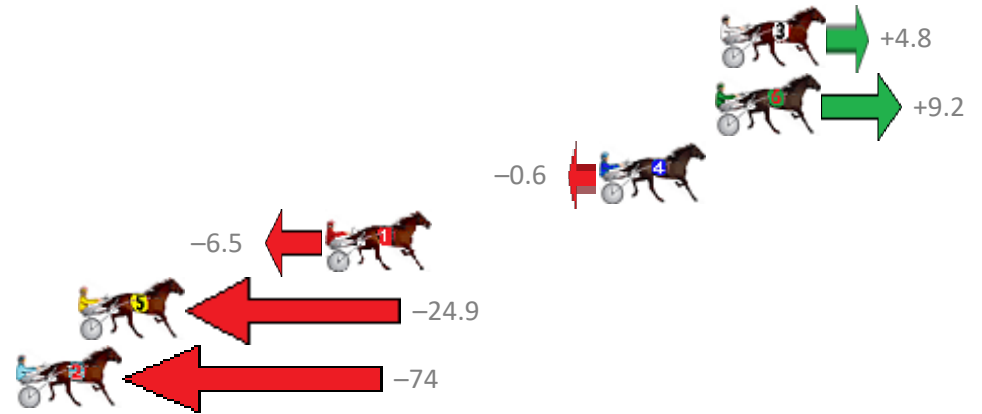

Redcliffe Race 10 Distance 2280m

Saturday, 27 October 2018

Gross Time: 2:48.10   MileRate: 1:58.60   LeadTime: 48.20s   First Qtr: 29.70s   Second Qtr: 30.60s   Third Qtr: 30.00s   Fourth Qtr: 29.60s

No Horse	Plc	Margin	Time	800Time (W)	400 Time (W)
3 MAKO BANNER	1	0.0m	2:48.10	59.24s (1)	29.27s (1)
6 FRANKIE ROCKS	2	0.2m	2:48.11	58.91s (1)	28.96s (1)
4 SAMS A CHAMP	3	4.8m	2:48.46	59.64s (0)	29.38s (0)
1 OUR MILLWOOD MAIZI	4	15.7m	2:49.26	60.08s (0)	29.86s (0)
5 MAJESTIC MAJOR	5	25.5m	2:49.99	61.46s (1)	31.49s (1)
2 FEEL THE COURAGE	6	73.8m	2:53.56	65.10s (0)	34.79s (0)

Finish Position and metres gained from 800m

Sectionals
Powered by

PJ Harness Analyser
Master harness racing with the power of sectionals
Owners, Trainers and Punters - Check out what's new at www.pjdata.com.au

The Racing Queensland Board (trading as Racing Queensland) and provider are not responsible for the completeness or accuracy of any of the information contained herein, and makes no representations about its suitability for any purpose.