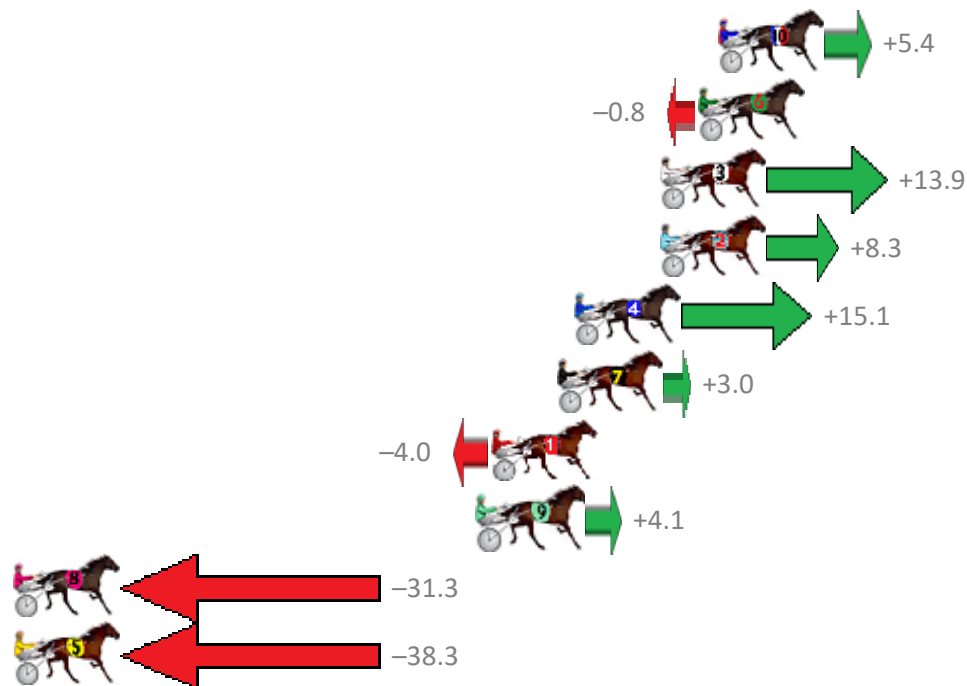

Redcliffe Race 4 Distance 1780m

Saturday, 27 October 2018

Gross Time: 2:11.80 MileRate: 1:59.10 LeadTime: 11.30s First Qtr: 30.40s Second Qtr: 31.50s Third Qtr: 28.80s Fourth Qtr: 29.80s

No Horse	Plc	Margin	Time	800Time (W)	400 Time (W)
10 DARBY BRIGHTS	1	0.0m	2:11.80	58.20s (1)	29.52s (1)
6 BIG IN AMERICA	2	0.8m	2:11.86	58.66s (0)	29.86s (0)
3 LETHAL STAR	3	2.3m	2:11.97	57.58s (1)	29.00s (1)
2 CAESARS ASTRUM	4	2.3m	2:11.97	57.99s (1)	29.33s (1)
4 CALL ME YOURS	5	5.7m	2:12.22	57.49s (1)	28.96s (1)
7 SOMEROSSESOMEWHER	6	6.4m	2:12.28	58.38s (0)	29.65s (0)
1 STEVIE DEE	7	9.0m	2:12.47	58.89s (0)	30.14s (0)
9 MISS CATALINA	8	9.5m	2:12.51	58.30s (0)	29.52s (0)
8 ALWAYS A JEWEL	9	49.7m	2:15.50	60.89s (0)	31.98s (0)
5 VALTONA	10	88.3m	2:18.38	61.41s (0)	32.28s (0)

Finish Position and metres gained from 800m

Sectionals
Powered by

PJ Harness Analyser
Master harness racing with the power of sectionals
Owners, Trainers and Punters - Check out what's new at www.pjdata.com.au

The Racing Queensland Board (trading as Racing Queensland) and provider are not responsible for the completeness or accuracy of any of the information contained herein, and makes no representations about its suitability for any purpose.