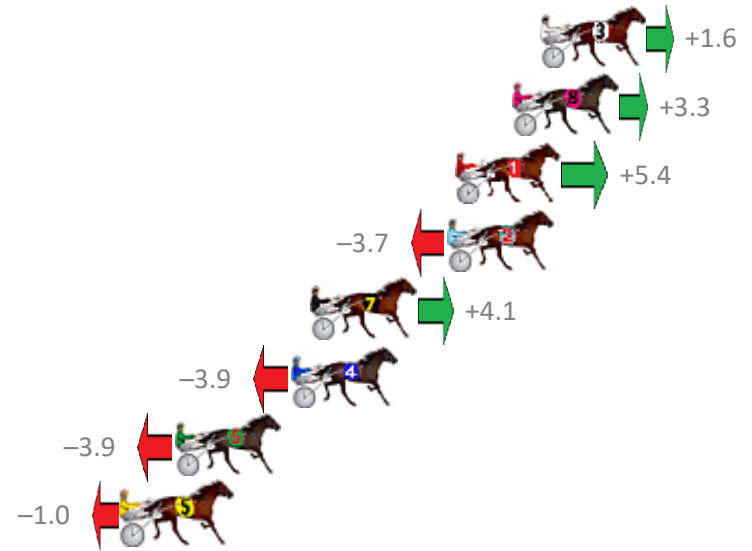

Redcliffe Race 7 Distance 2040m

Saturday, 27 October 2018

Gross Time: 2:30.80 MileRate: 1:59.00 LeadTime: 31.40s First Qtr: 30.40s Second Qtr: 31.00s Third Qtr: 28.80s Fourth Qtr: 29.20s

No Horse	Plc	Margin	Time	800Time (W)	400 Time (W)
3 JERRYS JET	1	0.0m	2:30.80	57.88s (1)	29.20s (1)
8 LIKEALLOFUS	2	1.1m	2:30.88	57.76s (0)	28.93s (0)
1 WATTLEBANK FLYER	3	3.4m	2:31.05	57.61s (0)	28.73s (0)
2 LONG TERM FELLA	4	3.7m	2:31.07	58.27s (0)	29.47s (0)
7 SWEET AS	5	9.1m	2:31.46	57.70s (0)	28.81s (0)
4 WHISKEY BLAZE	6	9.9m	2:31.52	58.28s (1)	29.47s (1)
6 WITH AUTHORITY	7	14.5m	2:31.86	58.28s (1)	29.40s (1)
5 ZARAS DELIGHT	8	16.6m	2:32.01	58.07s (2)	29.65s (2)

Finish Position and metres gained from 800m

Sectionals
Powered by

PJ Harness Analyser
Master harness racing with the power of sectionals
Owners, Trainers and Punters - Check out what's new at www.pjdata.com.au

The Racing Queensland Board (trading as Racing Queensland) and provider are not responsible for the completeness or accuracy of any of the information contained herein, and makes no representations about its suitability for any purpose.