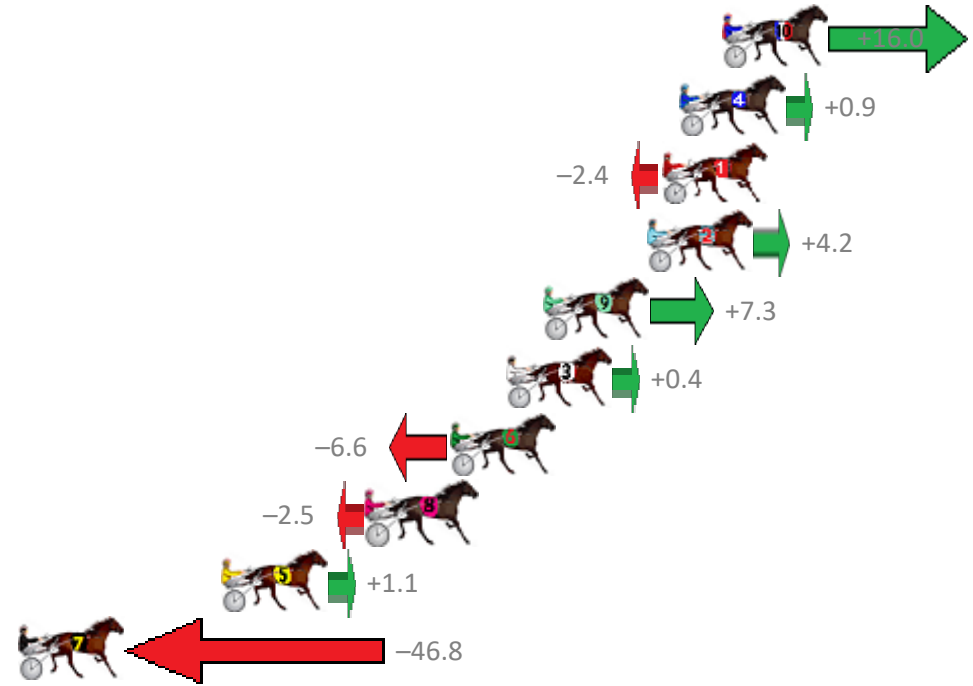

Redcliffe Race 2 Distance 1780m

Saturday, 27 October 2018

Gross Time: 2:09.10 MileRate: 1:56.70 LeadTime: 11.10s First Qtr: 30.30s Second Qtr: 30.30s Third Qtr: 28.60s Fourth Qtr: 28.80s

No Horse	Plc	Margin	Time	800Time (W)	400 Time (W)
10 FRANCO TOTEM	1	0.0m	2:09.10	56.25s (1)	28.02s (3)
4 EVERYTHING	2	1.7m	2:09.22	57.34s (1)	28.88s (1)
1 VETTEL	3	2.4m	2:09.27	57.57s (0)	28.97s (0)
2 MUCHO MACHO MAN	4	3.0m	2:09.32	57.10s (1)	28.60s (1)
9 MACHEASY	5	7.1m	2:09.61	56.88s (0)	28.53s (2)
3 SIR JULIAN	6	8.6m	2:09.72	57.37s (0)	28.77s (0)
6 CHIRPY CHUCKLES	7	10.8m	2:09.88	57.87s (0)	29.25s (0)
8 BEAU CISHLOM	8	14.1m	2:10.12	57.58s (1)	29.34s (2)
5 UNTITLED	9	19.9m	2:10.53	57.32s (1)	29.08s (2)
7 TACT OLLIE	10	77.8m	2:14.70	60.76s (0)	31.16s (0)

Finish Position and metres gained from 800m

Sectionals
Powered by

PJ Harness Analyser
Master harness racing with the power of sectionals
Owners, Trainers and Punters - Check out what's new at www.pjdata.com.au

The Racing Queensland Board (trading as Racing Queensland) and provider are not responsible for the completeness or accuracy of any of the information contained herein, and makes no representations about its suitability for any purpose.