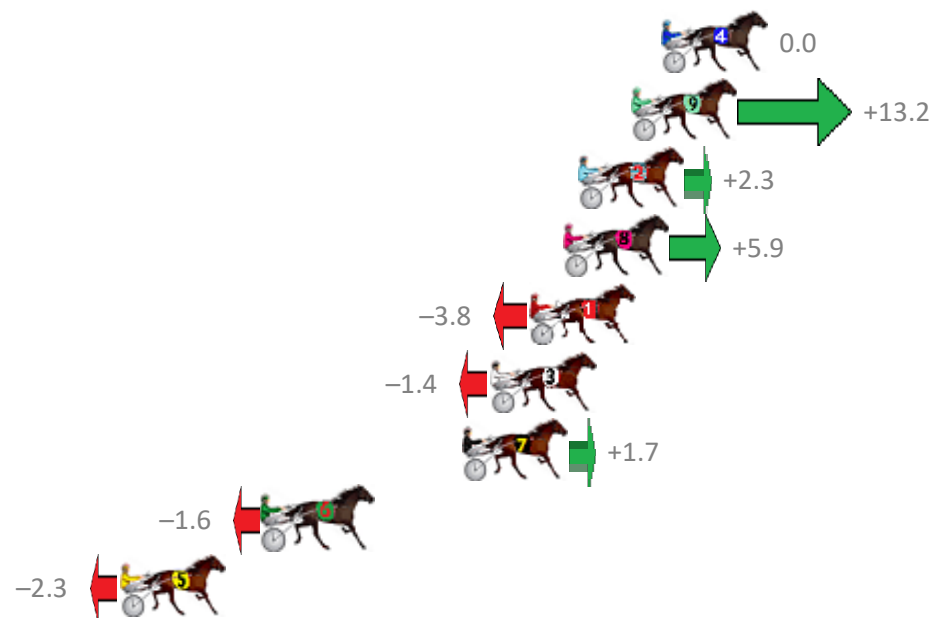

Redcliffe Race 5 Distance 2280m

Saturday, 27 October 2018

Gross Time: 2:49.80 MileRate: 1:59.90 LeadTime: 48.20s First Qtr: 31.20s Second Qtr: 31.40s Third Qtr: 28.90s Fourth Qtr: 30.10s

No Horse	Plc	Margin	Time	800Time (W)	400 Time (W)
4 GANGSTER BOY	1	0.0m	2:49.80	59.00s (1)	30.05s (1)
9 BELLS BEACH HOUSE	2	1.2m	2:49.89	58.03s (1)	29.93s (2)
2 THE SPACE INVADER	3	3.3m	2:50.05	58.83s (0)	30.02s (0)
8 DEVIL DODGER	4	3.9m	2:50.09	58.56s (1)	29.75s (2)
1 CHAPTER ONE	5	5.2m	2:50.19	59.28s (0)	30.49s (0)
3 POLISHED ROCKS	6	6.8m	2:50.31	59.10s (1)	30.25s (1)
7 BULL MARKET	7	7.9m	2:50.39	58.87s (0)	29.96s (0)
6 REMEMBER THEM	8	15.8m	2:50.99	59.12s (0)	30.27s (1)
5 ROCK WITH SAM	9	21.5m	2:51.42	59.17s (1)	29.76s (0)

Finish Position and metres gained from 800m

Sectionals
Powered by

PJ Harness Analyser
Master harness racing with the power of sectionals
Owners, Trainers and Punters - Check out what's new at www.pjdata.com.au

The Racing Queensland Board (trading as Racing Queensland) and provider are not responsible for the completeness or accuracy of any of the information contained herein, and makes no representations about its suitability for any purpose.