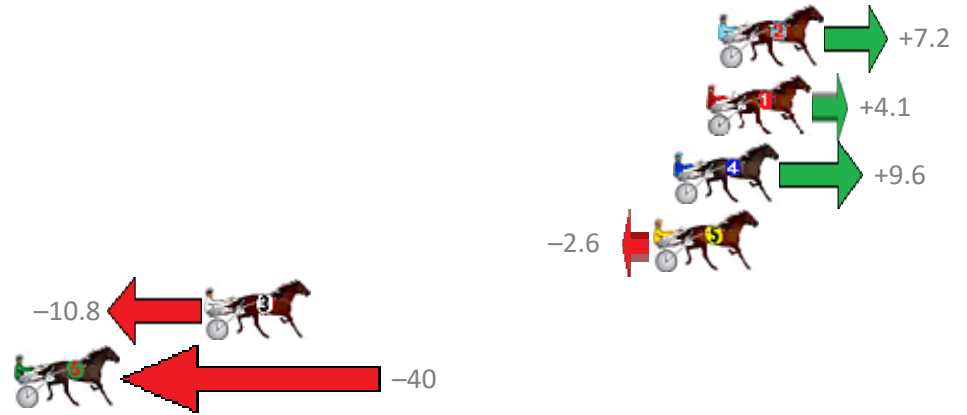

Redcliffe Race 9 Distance 2280m

Saturday, 27 October 2018

Gross Time: 2:46.20 MileRate: 1:57.30 LeadTime: 47.20s First Qtr: 30.10s Second Qtr: 30.50s Third Qtr: 28.80s Fourth Qtr: 29.60s

No Horse	Plc	Margin	Time	800Time (W)	400 Time (W)
2 OHOKA PUNTER	1	0.0m	2:46.20	57.87s (1)	29.33s (2)
1 BODHI TREE	2	0.5m	2:46.24	58.10s (0)	29.31s (0)
4 MATCH POINT	3	1.8m	2:46.33	57.70s (1)	29.13s (2)
5 ALLELUIA	4	2.6m	2:46.39	58.59s (0)	29.79s (0)
3 WITHALOTOFLUCK	5	20.4m	2:47.71	59.19s (0)	30.41s (0)
6 GLENFERRIE HOOD	6	42.6m	2:49.35	61.29s (1)	32.26s (1)

Finish Position and metres gained from 800m

Sectionals
Powered by

PJ Harness Analyser
Master harness racing with the power of sectionals
Owners, Trainers and Punters - Check out what's new at www.pjdata.com.au

The Racing Queensland Board (trading as Racing Queensland) and provider are not responsible for the completeness or accuracy of any of the information contained herein, and makes no representations about its suitability for any purpose.