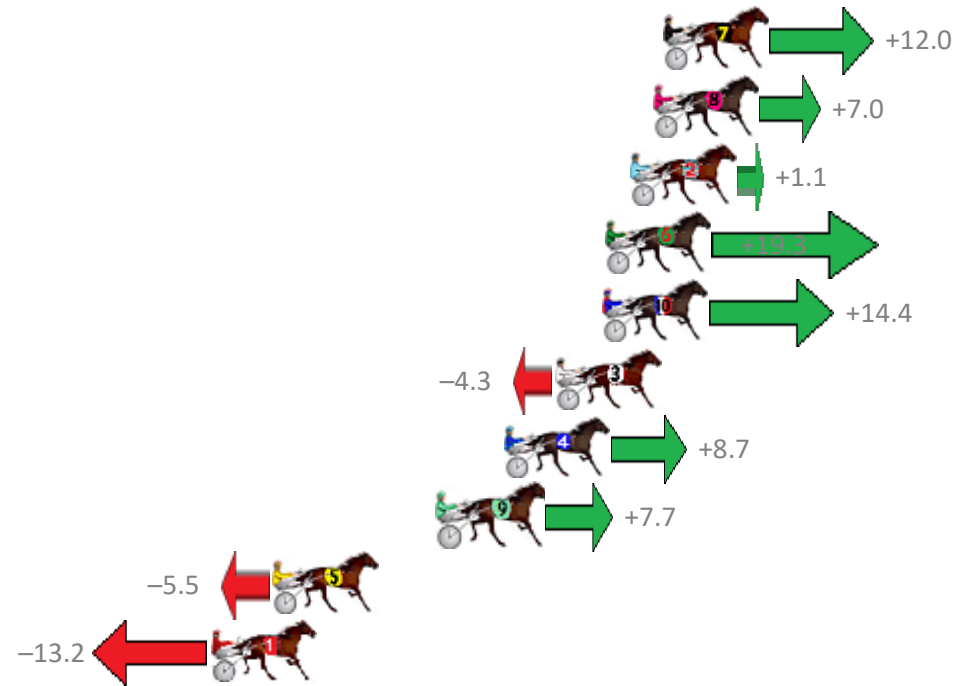

Redcliffe Race 1 Distance 2040m

Wednesday, 24 October 2018

Gross Time: 2:32.40 MileRate: 2:00.20 LeadTime: 31.60s First Qtr: 31.00s Second Qtr: 30.30s Third Qtr: 28.70s Fourth Qtr: 30.80s

No Horse	Plc	Margin	Time	800Time (W)	400 Time (W)
7 MISTER HART	1	0.0m	2:32.40	58.61s (1)	29.88s (1)
8 DOLLARBILL	2	0.4m	2:32.43	58.98s (1)	30.32s (1)
2 ONE MANS PASS	3	1.3m	2:32.50	59.42s (1)	30.79s (1)
6 VADER	4	2.3m	2:32.58	58.06s (2)	29.95s (2)
10 SHEZABONNYGEM	5	2.4m	2:32.58	58.43s (2)	30.28s (2)
3 JUSTA DALE	6	4.3m	2:32.73	59.82s (0)	31.13s (0)
4 LETHAL STAR	7	6.3m	2:32.89	58.85s (0)	29.82s (0)
9 PLATINUM ART	8	8.9m	2:33.09	58.93s (1)	30.16s (1)
5 GUTS	9	15.5m	2:33.59	59.91s (0)	30.87s (0)
1 MAMMALS FLASH	10	18.0m	2:33.79	60.48s (0)	31.42s (0)

Finish Position and metres gained from 800m

Sectionals
Powered by

PJ Harness Analyser
Master harness racing with the power of sectionals
Owners, Trainers and Punters - Check out what's new at www.pjdata.com.au

The Racing Queensland Board (trading as Racing Queensland) and provider are not responsible for the completeness or accuracy of any of the information contained herein, and makes no representations about its suitability for any purpose.