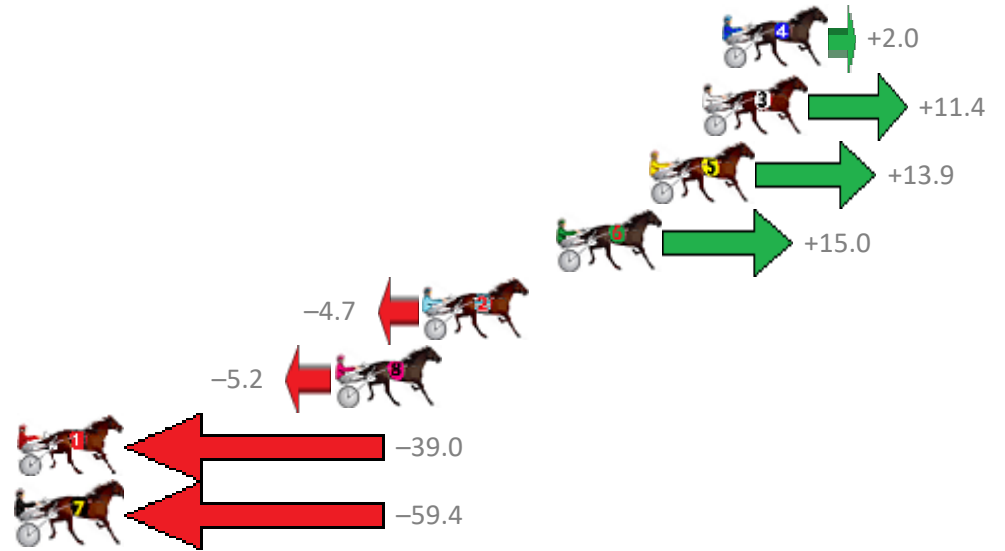

Redcliffe Race 3 Distance 1780m

Wednesday, 24 October 2018

Gross Time: 2:11.90 MileRate: 1:59.20 LeadTime: 11.30s First Qtr: 30.30s Second Qtr: 31.30s Third Qtr: 28.80s Fourth Qtr: 30.20s

No Horse	Plc	Margin	Time	800Time (W)	400 Time (W)
4 MOTU REAL STYLE	1	0.0m	2:11.90	58.85s (1)	30.20s (1)
3 BROADWATER	2	0.8m	2:11.96	58.16s (1)	29.34s (1)
5 SPONDOOLEY	3	2.9m	2:12.12	57.97s (1)	29.12s (1)
6 MACH SAM	4	6.6m	2:12.40	57.89s (1)	29.11s (2)
2 MISTERRIODEJANEIRO	5	11.9m	2:12.80	59.35s (1)	30.57s (1)
8 ITS ALL TORQUE	6	15.4m	2:13.06	59.38s (0)	29.94s (0)
1 HAMMERHOFF	7	39.0m	2:14.84	61.88s (0)	32.62s (0)
7 SONNY ORLANDO	8	65.0m	2:16.81	63.38s (0)	33.13s (0)

Finish Position and metres gained from 800m

Sectionals
Powered by

PJ Harness Analyser
Master harness racing with the power of sectionals
Owners, Trainers and Punters - Check out what's new at www.pjdata.com.au

The Racing Queensland Board (trading as Racing Queensland) and provider are not responsible for the completeness or accuracy of any of the information contained herein, and makes no representations about its suitability for any purpose.