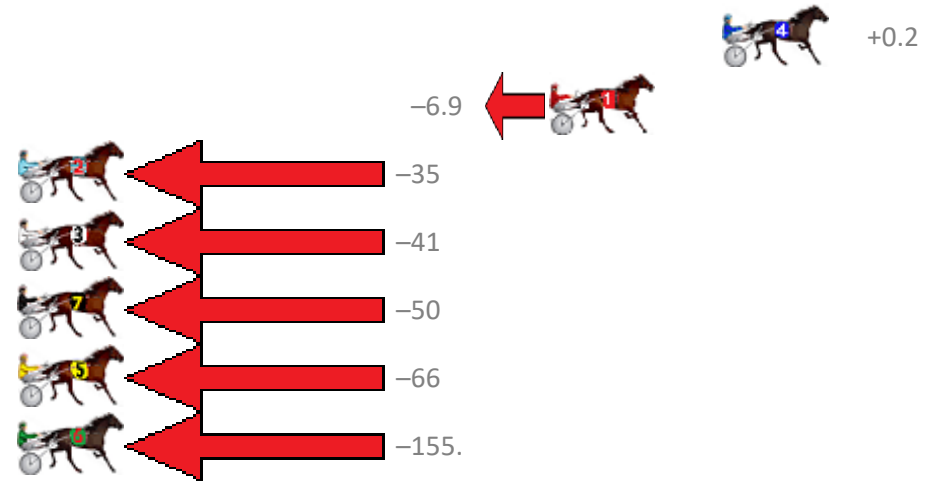

Redcliffe Race 6 Distance 1780m

Wednesday, 24 October 2018

Gross Time: 2:12.20 MileRate: 1:59.60 LeadTime: 11.40s First Qtr: 30.50s Second Qtr: 30.50s Third Qtr: 29.20s Fourth Qtr: 30.60s

No Horse	Plc	Margin	Time	800Time (W)	400 Time (W)
4 FEELINGFORARAINBOW	1	0.0m	2:12.20	59.79s (1)	30.60s (1)
1 DOOLITTLE DOOZZIE	2	6.9m	2:12.73	60.32s (0)	30.96s (0)
2 LITTLE ARROWS	3	49.6m	2:15.99	62.40s (1)	32.54s (1)
3 PETES PET ROCK	4	49.7m	2:16.00	62.83s (1)	32.98s (1)
7 ROBINMEGOOD	5	57.0m	2:16.56	63.54s (0)	33.49s (0)
5 LONESTAR WAY	6	81.1m	2:18.40	64.70s (0)	34.48s (0)
6 MYSTERY EDGE	7	175.6m	2:25.63	71.39s (1)	41.52s (1)

Finish Position and metres gained from 800m

Sectionals
Powered by

PJ Harness Analyser
Master harness racing with the power of sectionals
Owners, Trainers and Punters - Check out what's new at www.pjdata.com.au

The Racing Queensland Board (trading as Racing Queensland) and provider are not responsible for the completeness or accuracy of any of the information contained herein, and makes no representations about its suitability for any purpose.