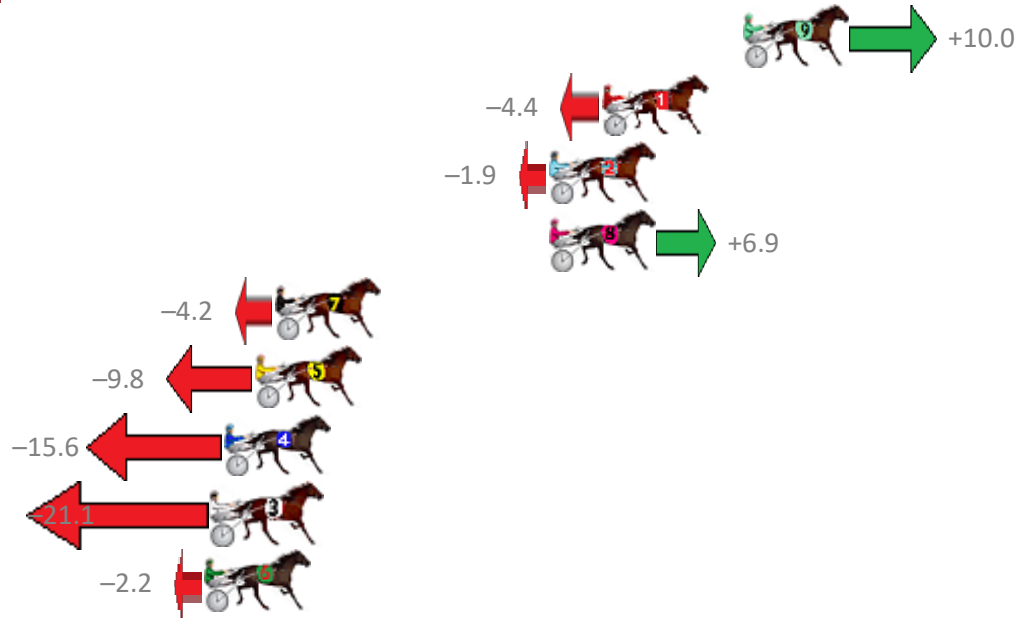

Redcliffe Race 5 Distance 2040m

Wednesday, 24 October 2018

Gross Time: 2:33.60 MileRate: 2:01.20 LeadTime: 30.60s First Qtr: 30.50s Second Qtr: 31.20s Third Qtr: 30.10s Fourth Qtr: 31.20s

No Horse	Plc	Margin	Time	800Time (W)	400 Time (W)
9 WAVEDANCER	1	0.0m	2:33.60	60.53s (0)	30.42s (0)
1 ARCH EMPRESS	2	5.6m	2:34.04	61.64s (0)	31.64s (0)
2 LAZY BLAZE	3	7.7m	2:34.20	61.45s (0)	31.40s (0)
8 BUKTHSYSTEM	4	7.7m	2:34.20	60.77s (1)	30.46s (4)
7 CHANG	5	18.6m	2:35.05	61.62s (0)	31.78s (1)
5 BERTILS DELIGHT	6	19.4m	2:35.11	62.05s (1)	31.64s (3)
4 DOOLITTLE DOOFY	7	20.6m	2:35.21	62.50s (1)	32.00s (2)
3 MODERN THOUGHT	8	21.1m	2:35.25	62.92s (1)	32.35s (1)
6 GALLEONS WARRIOR	9	21.4m	2:35.27	61.47s (0)	31.64s (0)

Finish Position and metres gained from 800m

Sectionals
Powered by

PJ Harness Analyser
Master harness racing with the power of sectionals
Owners, Trainers and Punters - Check out what's new at www.pjdata.com.au

The Racing Queensland Board (trading as Racing Queensland) and provider are not responsible for the completeness or accuracy of any of the information contained herein, and makes no representations about its suitability for any purpose.