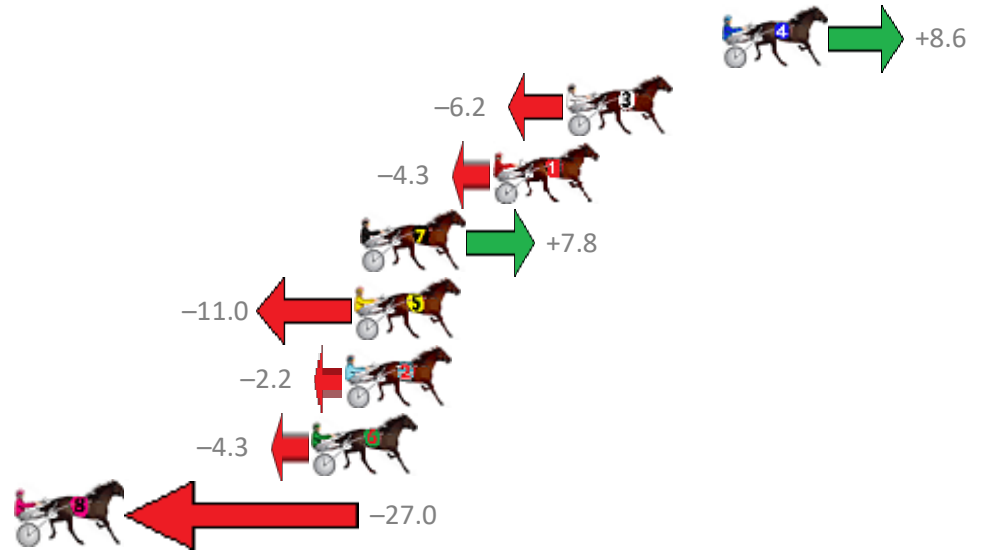

Redcliffe Race 4 Distance 1780m

Wednesday, 24 October 2018

Gross Time: 2:10.70 MileRate: 1:58.10 LeadTime: 11.30s First Qtr: 29.60s Second Qtr: 30.80s Third Qtr: 29.10s Fourth Qtr: 29.90s

No Horse	Plc	Margin	Time	800Time (W)	400 Time (W)
4 BLAZING VC	1	0.0m	2:10.70	58.37s (1)	29.30s (1)
3 MIRACLESDOAPPEN	2	6.2m	2:11.16	59.46s (0)	30.36s (0)
1 VILLAGE CRUISER	3	9.1m	2:11.38	59.32s (0)	30.22s (0)
7 LIVING GRAND	4	14.4m	2:11.78	58.42s (1)	29.75s (1)
5 RUTHLESS ARMBRO	5	14.6m	2:11.79	59.81s (1)	30.71s (1)
2 GIVE ME FIFTY	6	15.0m	2:11.82	59.16s (1)	30.15s (2)
6 SPRINGFIELD SPIRIT	7	16.3m	2:11.92	59.32s (0)	30.39s (0)
8 GOOD BOY OLIVER	8	44.6m	2:14.03	60.99s (1)	30.71s (1)

Finish Position and metres gained from 800m

Sectionals
Powered by

PJ Harness Analyser
Master harness racing with the power of sectionals
Owners, Trainers and Punters - Check out what's new at www.pjdata.com.au

The Racing Queensland Board (trading as Racing Queensland) and provider are not responsible for the completeness or accuracy of any of the information contained herein, and makes no representations about its suitability for any purpose.