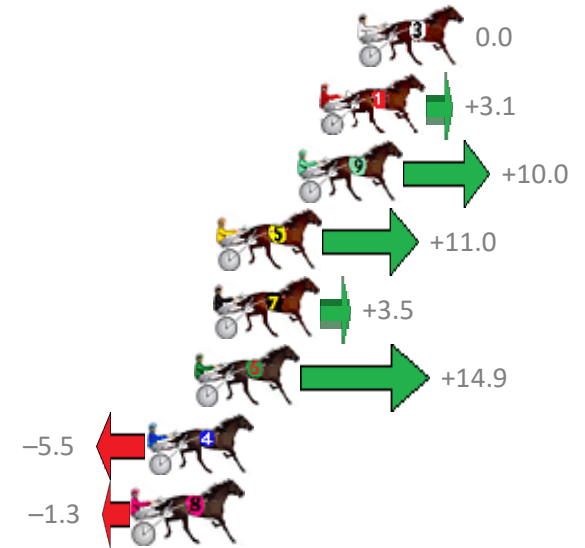

Redcliffe Race 2 Distance 1780m

Wednesday, 24 October 2018

Gross Time: 2:12.30 MileRate: 1:59.60 LeadTime: 11.30s First Qtr: 30.90s Second Qtr: 31.10s Third Qtr: 29.20s Fourth Qtr: 29.80s

No Horse	Plc	Margin	Time	800Time (W)	400 Time (W)
3 SPLASH OF GOLD	1	0.0m	2:12.30	59.00s (0)	29.80s (0)
1 ROWDYS ACE	2	1.5m	2:12.41	58.77s (0)	29.57s (0)
9 GLENFERRIE DUSTER	3	2.4m	2:12.48	58.26s (1)	29.14s (1)
5 LYNN SANITY	4	5.6m	2:12.72	58.19s (1)	29.03s (1)
7 KAAPALI	5	5.7m	2:12.72	58.74s (0)	29.52s (0)
6 BOB GAGE	6	6.5m	2:12.78	57.90s (1)	29.20s (0)
4 ELMAUR JOY	7	8.3m	2:12.92	59.41s (1)	30.27s (1)
8 THERESACHANCE	8	8.9m	2:12.96	59.10s (1)	29.97s (1)

Finish Position and metres gained from 800m

Sectionals
Powered by

PJ Harness Analyser
Master harness racing with the power of sectionals
Owners, Trainers and Punters - Check out what's new at www.pjdata.com.au

The Racing Queensland Board (trading as Racing Queensland) and provider are not responsible for the completeness or accuracy of any of the information contained herein, and makes no representations about its suitability for any purpose.