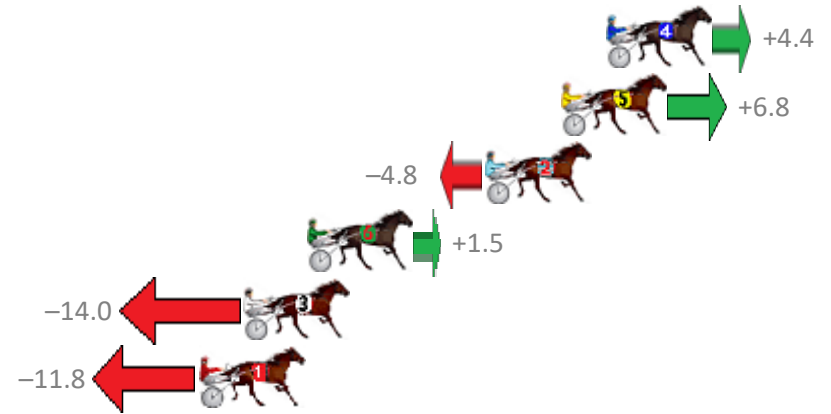

Redcliffe Race 5 Distance 2040m

Friday, 19 October 2018

Gross Time: 2:32.10 MileRate: 2:00.00 LeadTime: 30.20s First Qtr: 30.60s Second Qtr: 31.10s Third Qtr: 29.80s Fourth Qtr: 30.40s

No Horse	Plc	Margin	Time	800Time (W)	400 Time (W)
4 TASSINI	1	0.0m	2:32.10	59.87s (1)	30.20s (2)
5 MY MAGIC MERLIN	2	1.8m	2:32.24	59.69s (1)	29.99s (2)
2 GOT THE GOODS	3	4.8m	2:32.46	60.56s (0)	30.76s (0)
6 MATT BELFORD	4	11.9m	2:33.00	60.09s (1)	30.53s (1)
3 MIRACLESDOAPPEN	5	14.4m	2:33.19	61.25s (1)	31.24s (1)
1 OUR MEMPHIS MAC	6	16.2m	2:33.33	61.09s (0)	31.18s (0)

Finish Position and metres gained from 800m

Sectionals
Powered by

PJ Harness Analyser
Master harness racing with the power of sectionals
Owners, Trainers and Punters - Check out what's new at www.pjdata.com.au

The Racing Queensland Board (trading as Racing Queensland) and provider are not responsible for the completeness or accuracy of any of the information contained herein, and makes no representations about its suitability for any purpose.