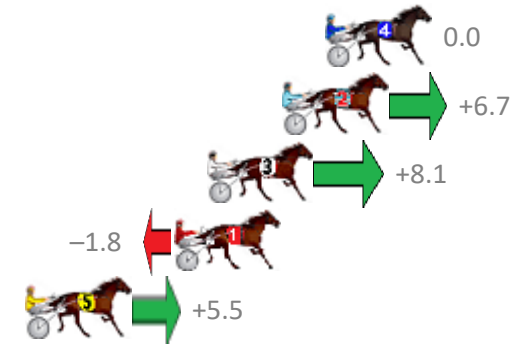

Redcliffe Race 6 Distance 2040m

Friday, 19 October 2018

Gross Time: 2:36.50   MileRate: 2:03.50   LeadTime: 32.10s   First Qtr: 34.10s   Second Qtr: 32.30s   Third Qtr: 30.40s   Fourth Qtr: 27.60s

No Horse	Plc	Margin	Time	800Time (W)	400 Time (W)
4 COMPLY OR DIE	1	0.0m	2:36.50	58.00s (0)	27.60s (0)
2 IMA MORVEN LAD	2	1.7m	2:36.62	57.51s (0)	27.69s (1)
3 EPIRUS BOY	3	4.7m	2:36.82	57.41s (0)	27.48s (1)
1 SICILIAN SLUMBER	4	6.0m	2:36.91	58.13s (0)	27.67s (0)
5 RAESAWINNER	5	11.9m	2:37.32	57.60s (0)	27.54s (0)

Finish Position and metres gained from 800m

Sectionals
Powered by

PJ Harness Analyser
Master harness racing with the power of sectionals
Owners, Trainers and Punters - Check out what's new at www.pjdata.com.au

The Racing Queensland Board (trading as Racing Queensland) and provider are not responsible for the completeness or accuracy of any of the information contained herein, and makes no representations about its suitability for any purpose.