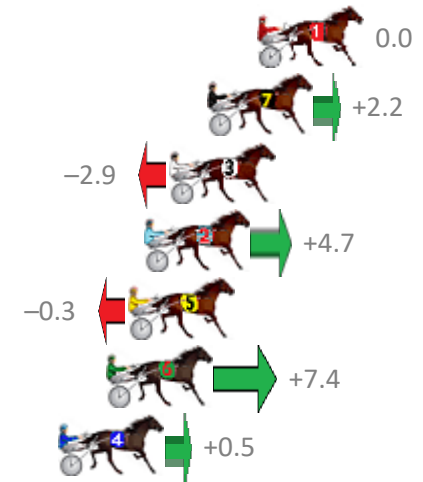

Redcliffe Race 3 Distance 1780m

Friday, 19 October 2018

Gross Time: 2:11.90 MileRate: 1:59.20 LeadTime: 11.50s First Qtr: 29.80s Second Qtr: 30.40s Third Qtr: 29.90s Fourth Qtr: 30.30s

No Horse	Plc	Margin	Time	800Time (W)	400 Time (W)
1 FEEL THE CHARM	1	0.0m	2:11.90	60.20s (0)	30.30s (0)
7 BETTOR WATCH HIM	2	2.0m	2:12.05	60.03s (0)	30.13s (0)
3 FORTES IN FIDE	3	3.5m	2:12.17	60.42s (1)	30.47s (1)
2 VINNIE THE POET	4	4.5m	2:12.24	59.85s (1)	29.94s (3)
5 FAKEROCKNROLL	5	5.1m	2:12.29	60.22s (1)	30.28s (2)
6 TOO GOOD FOR YOU	6	6.0m	2:12.35	59.64s (1)	29.91s (4)
4 DRUNK ARTIST	7	7.9m	2:12.50	60.16s (0)	30.25s (0)

Finish Position and metres gained from 800m

Sectionals
Powered by

PJ Harness Analyser
Master harness racing with the power of sectionals
Owners, Trainers and Punters - Check out what's new at www.pjdata.com.au

The Racing Queensland Board (trading as Racing Queensland) and provider are not responsible for the completeness or accuracy of any of the information contained herein, and makes no representations about its suitability for any purpose.