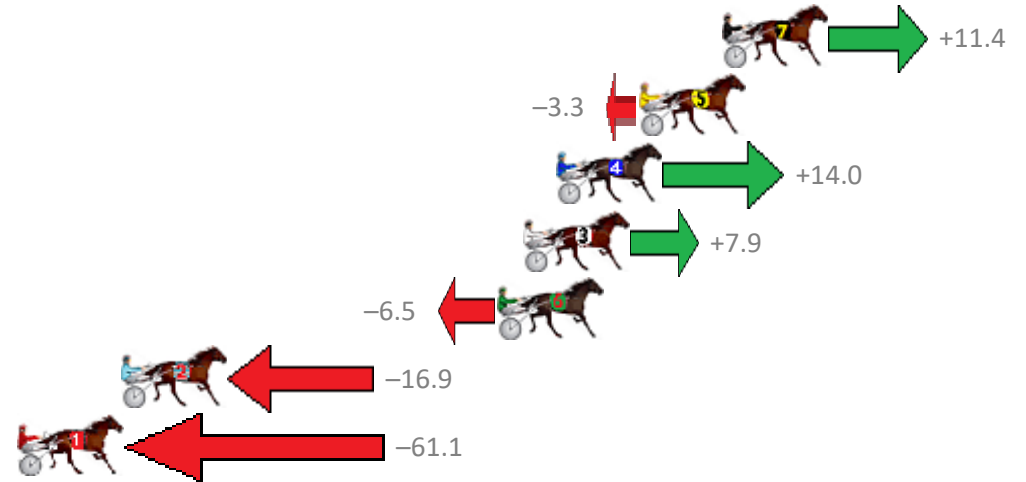

Redcliffe Race 4 Distance 1780m

Friday, 19 October 2018

Gross Time: 2:08.60 MileRate: 1:56.30 LeadTime: 11.20s First Qtr: 30.60s Second Qtr: 29.20s Third Qtr: 29.00s Fourth Qtr: 28.60s

No Horse	Plc	Margin	Time	800Time (W)	400 Time (W)
7 THE CHARGING MOA	1	0.0m	2:08.60	56.78s (1)	27.86s (1)
5 SPRING CAMPAIGN	2	3.3m	2:08.84	57.84s (0)	28.84s (0)
4 FIRE AND ICE	3	6.6m	2:09.07	56.59s (1)	27.66s (1)
3 HARD TO HEAR	4	7.9m	2:09.16	57.03s (1)	28.08s (1)
6 TOP FLIGHT CRUIZE	5	8.9m	2:09.24	58.07s (1)	28.92s (0)
2 LETHAL STAR	6	23.9m	2:10.31	58.82s (1)	29.59s (0)
1 MAMMALS FLASH	7	69.5m	2:13.57	62.00s (0)	31.75s (0)

Finish Position and metres gained from 800m

Sectionals
Powered by

PJ Harness Analyser
Master harness racing with the power of sectionals
Owners, Trainers and Punters - Check out what's new at www.pjdata.com.au

The Racing Queensland Board (trading as Racing Queensland) and provider are not responsible for the completeness or accuracy of any of the information contained herein, and makes no representations about its suitability for any purpose.