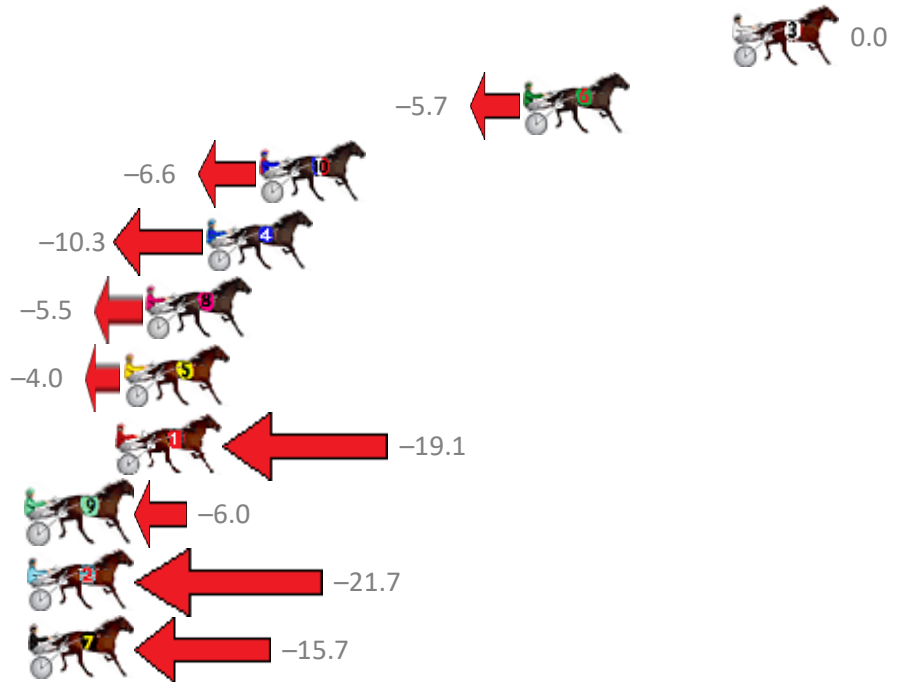

# Redcliffe Race 1 Distance 1780m

Friday, 19 October 2018

Gross Time: 2:10.60 MileRate: 1:58.10 LeadTime: 11.60s First Qtr: 31.40s Second Qtr: 30.90s Third Qtr: 28.50s Fourth Qtr: 28.20s

No Horse	Plc	Margin	Time	800Time (W)	400 Time (W)
3 COREY WILLIAM	1	0.0m	2:10.60	56.70s (0)	28.20s (0)
6 SKYFELLA CAM	2	8.3m	2:11.19	57.10s (1)	28.53s (1)
10 JUST SEDUCE ME	3	18.8m	2:11.93	57.17s (1)	29.00s (2)
4 INVITE ONLY	4	20.9m	2:12.07	57.43s (0)	28.93s (0)
8 TOOK YOUR TIME	5	23.3m	2:12.24	57.09s (1)	28.87s (2)
5 FRENCH GLOBE	6	24.2m	2:12.31	56.98s (0)	28.78s (0)
1 PACIFIC COIN	7	24.5m	2:12.33	58.05s (0)	29.50s (0)
9 WEE JIMMY	8	28.0m	2:12.57	57.13s (1)	28.88s (2)
2 VILLAGE CRUISER	9	28.7m	2:12.62	58.24s (1)	29.48s (1)
7 BONNIE JUJON	10	31.5m	2:12.82	57.81s (0)	29.21s (1)

Finish Position and metres gained from 800m

Sectionals  
Powered by

**PJ Harness Analyser**  
Master harness racing with the power of sectionals  
Owners, Trainers and Punters - Check out what's new at [www.pjdata.com.au](http://www.pjdata.com.au)