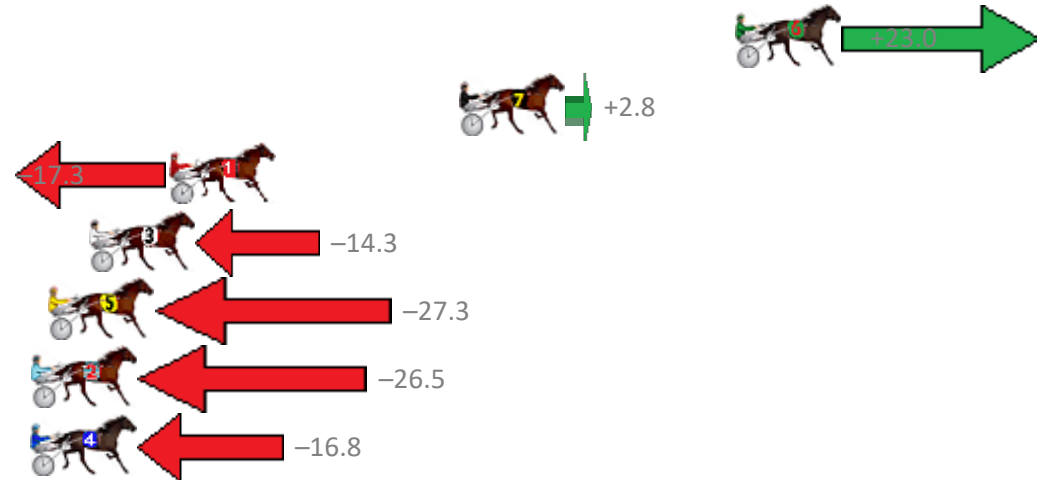

Redcliffe Race 2 Distance 2040m

Friday, 19 October 2018

Gross Time: 2:28.30 MileRate: 1:57.00 LeadTime: 31.10s First Qtr: 30.40s Second Qtr: 29.10s Third Qtr: 29.00s Fourth Qtr: 28.70s

No Horse	Plc	Margin	Time	800Time (W)	400 Time (W)
6 LILAC FLASH	1	0.0m	2:28.30	56.04s (1)	28.53s (2)
7 ITS JUST KENNY	2	11.0m	2:29.09	57.50s (1)	28.71s (2)
1 KARLOO MAC	3	22.5m	2:29.91	58.95s (0)	29.97s (0)
3 DRIVE THE DREAM	4	25.7m	2:30.14	58.73s (0)	30.27s (1)
5 MISS KENNY	5	27.3m	2:30.26	59.67s (0)	30.66s (0)
2 PARISIAN ROCKSTAR	6	35.3m	2:30.83	59.61s (1)	30.49s (1)
4 CIRCLE LINE	7	35.4m	2:30.84	58.91s (1)	30.41s (0)

Finish Position and metres gained from 800m

Sectionals
Powered by

PJ Harness Analyser
Master harness racing with the power of sectionals
Owners, Trainers and Punters - Check out what's new at www.pjdata.com.au

The Racing Queensland Board (trading as Racing Queensland) and provider are not responsible for the completeness or accuracy of any of the information contained herein, and makes no representations about its suitability for any purpose.