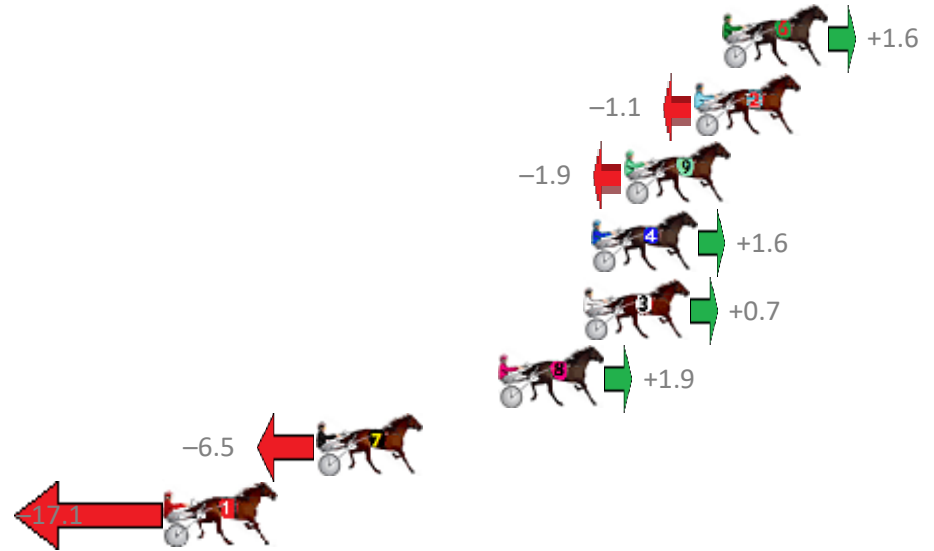

Redcliffe Race 3 Distance 1780m

Wednesday, 17 October 2018

Gross Time: 2:13.40 MileRate: 2:00.60 LeadTime: 11.40s First Qtr: 31.20s Second Qtr: 32.70s Third Qtr: 28.60s Fourth Qtr: 29.50s

No Horse	Plc	Margin	Time	800Time (W)	400 Time (W)
6 WEEDONS EXPRESS	1	0.0m	2:13.40	57.98s (1)	29.44s (1)
2 ELMAUR JOY	2	1.1m	2:13.48	58.18s (0)	29.58s (0)
9 ONE MANS PASS	3	3.9m	2:13.69	58.24s (2)	29.49s (2)
4 STEVIE DEE	4	5.2m	2:13.78	57.98s (2)	29.20s (2)
3 THERESACHANCE	5	5.5m	2:13.81	58.05s (1)	29.46s (1)
8 MO JARNEY	6	8.9m	2:14.06	57.96s (1)	29.36s (1)
7 ROWDYS ACE	7	16.1m	2:14.59	58.57s (0)	29.94s (0)
1 SPONDOOLEY	8	22.1m	2:15.03	59.34s (0)	30.79s (0)

Finish Position and metres gained from 800m

Sectionals
Powered by

PJ Harness Analyser
Master harness racing with the power of sectionals
Owners, Trainers and Punters - Check out what's new at www.pjdata.com.au

The Racing Queensland Board (trading as Racing Queensland) and provider are not responsible for the completeness or accuracy of any of the information contained herein, and makes no representations about its suitability for any purpose.