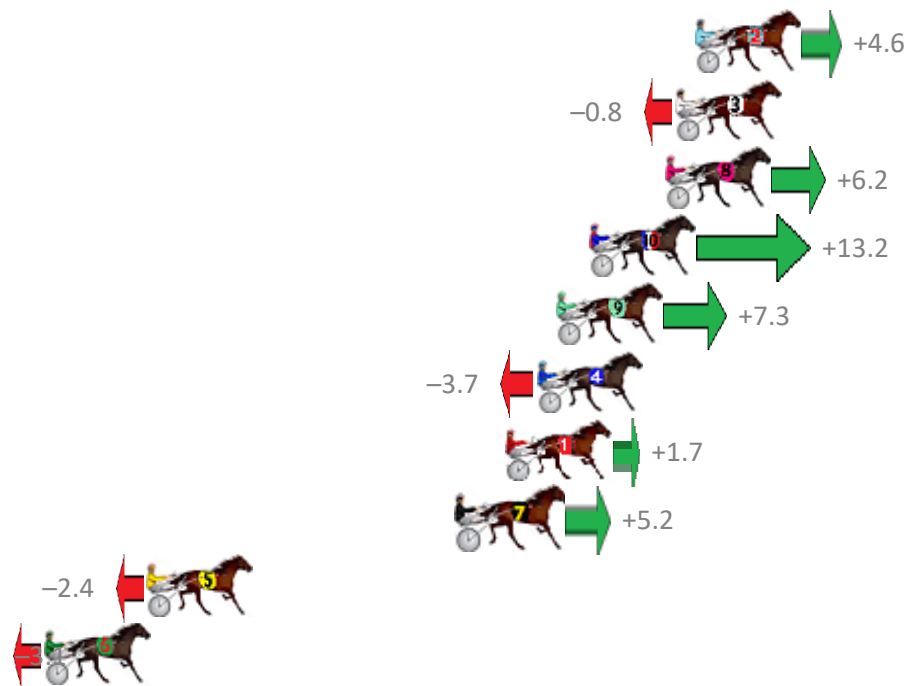

Redcliffe Race 1 Distance 2040m

Wednesday, 17 October 2018

Gross Time: 2:33.70 MileRate: 2:01.20 LeadTime: 32.30s First Qtr: 31.70s Second Qtr: 31.00s Third Qtr: 29.00s Fourth Qtr: 29.70s

No Horse	Plc	Margin	Time	800Time (W)	400 Time (W)
2 REAL KNUCKY	1	0.0m	2:33.70	58.36s (0)	29.36s (0)
3 WEASEL	2	0.8m	2:33.76	58.76s (0)	29.76s (0)
8 KAAPALI	3	1.2m	2:33.79	58.25s (1)	29.40s (1)
10 FARRAHFOWLER	4	4.2m	2:34.01	57.73s (1)	28.91s (1)
9 THE FORMULA ONE	5	5.5m	2:34.11	58.16s (1)	29.35s (1)
4 LYNCHMAN	6	6.3m	2:34.17	58.97s (1)	30.09s (1)
1 CHANG	7	7.5m	2:34.26	58.58s (0)	29.56s (0)
7 SPLASH OF GOLD	8	9.4m	2:34.40	58.32s (0)	29.33s (0)
5 WAIKARI FIRE	9	21.8m	2:35.32	58.88s (0)	29.86s (0)
6 CAESAR COURT	10	25.9m	2:35.62	58.93s (1)	30.11s (1)

Finish Position and metres gained from 800m

Sectionals
Powered by

PJ Harness Analyser
Master harness racing with the power of sectionals
Owners, Trainers and Punters - Check out what's new at www.pjdata.com.au

The Racing Queensland Board (trading as Racing Queensland) and provider are not responsible for the completeness or accuracy of any of the information contained herein, and makes no representations about its suitability for any purpose.