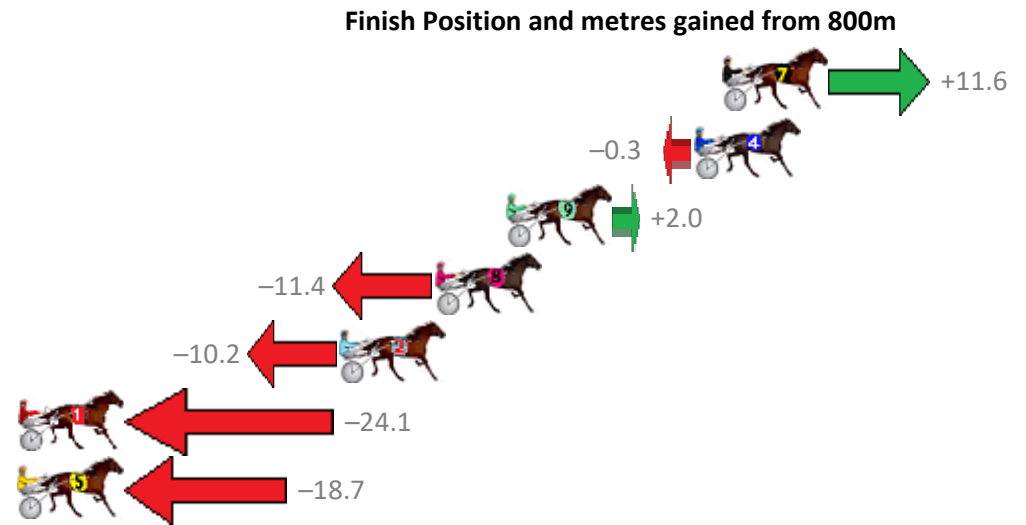

Redcliffe Race 6 Distance 1780m

Wednesday, 17 October 2018

Gross Time: 2:13.30 MileRate: 2:00.50 LeadTime: 11.70s First Qtr: 31.30s Second Qtr: 30.00s Third Qtr: 30.00s Fourth Qtr: 30.30s

No Horse	Plc	Margin	Time	800Time (W)	400 Time (W)
7 BEEF CITY BLAZE	1	0.0m	2:13.30	59.43s (0)	29.24s (0)
4 JAKES ARK	2	1.1m	2:13.38	60.32s (0)	30.38s (0)
9 CHUMP CHOP	3	8.6m	2:13.95	60.15s (1)	30.06s (1)
8 PHOTOZEN	4	11.4m	2:14.16	61.16s (1)	31.04s (1)
2 PRIVATE JUJON	5	15.2m	2:14.45	61.07s (1)	30.94s (1)
1 DRUNK ARTIST	6	29.7m	2:15.55	62.12s (0)	31.88s (0)
5 AROONA	7	36.7m	2:16.08	61.71s (1)	31.72s (1)

Sectionals
Powered by

PJ Harness Analyser
Master harness racing with the power of sectionals
Owners, Trainers and Punters - Check out what's new at www.pjdata.com.au

The Racing Queensland Board (trading as Racing Queensland) and provider are not responsible for the completeness or accuracy of any of the information contained herein, and makes no representations about its suitability for any purpose.