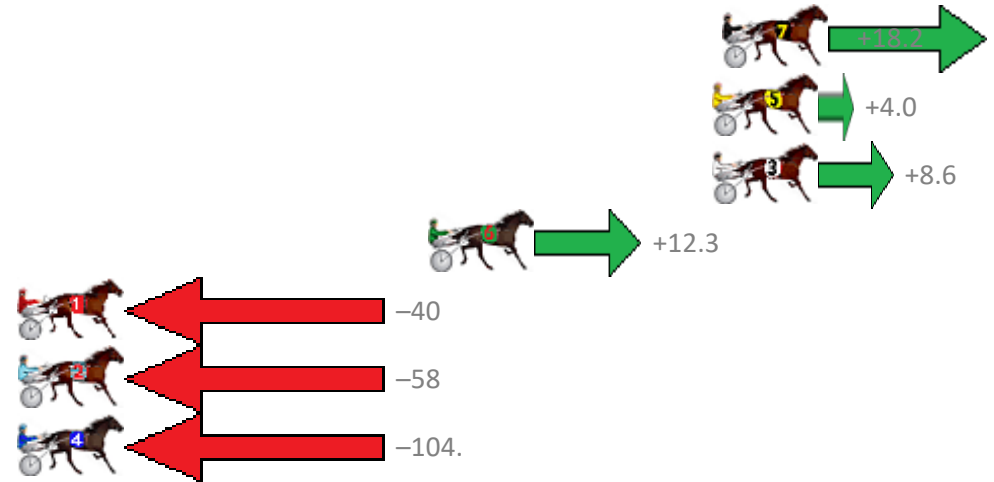

Redcliffe Race 5 Distance 1780m

Wednesday, 17 October 2018

Gross Time: 2:11.80 MileRate: 1:59.10 LeadTime: 11.50s First Qtr: 30.00s Second Qtr: 30.90s Third Qtr: 29.20s Fourth Qtr: 30.20s

No Horse	Plc	Margin	Time	800Time (W)	400 Time (W)
7 KETUT	1	0.0m	2:11.80	58.05s (1)	28.58s (2)
5 HOT DOGMA	2	0.4m	2:11.83	59.10s (1)	30.23s (1)
3 SHEZABONNYGEM	3	0.4m	2:11.83	58.76s (1)	29.85s (1)
6 MAGOOGAN	4	11.7m	2:12.68	58.49s (1)	29.11s (2)
1 PALE BEAR BOO	5	39.4m	2:14.77	62.33s (0)	32.69s (0)
2 VADER	6	70.7m	2:17.14	63.64s (1)	34.19s (1)
4 THUNDER MAC	7	114.3m	2:20.43	67.19s (0)	37.52s (0)

Finish Position and metres gained from 800m

Sectionals
Powered by

PJ Harness Analyser
Master harness racing with the power of sectionals
Owners, Trainers and Punters - Check out what's new at www.pjdata.com.au

The Racing Queensland Board (trading as Racing Queensland) and provider are not responsible for the completeness or accuracy of any of the information contained herein, and makes no representations about its suitability for any purpose.