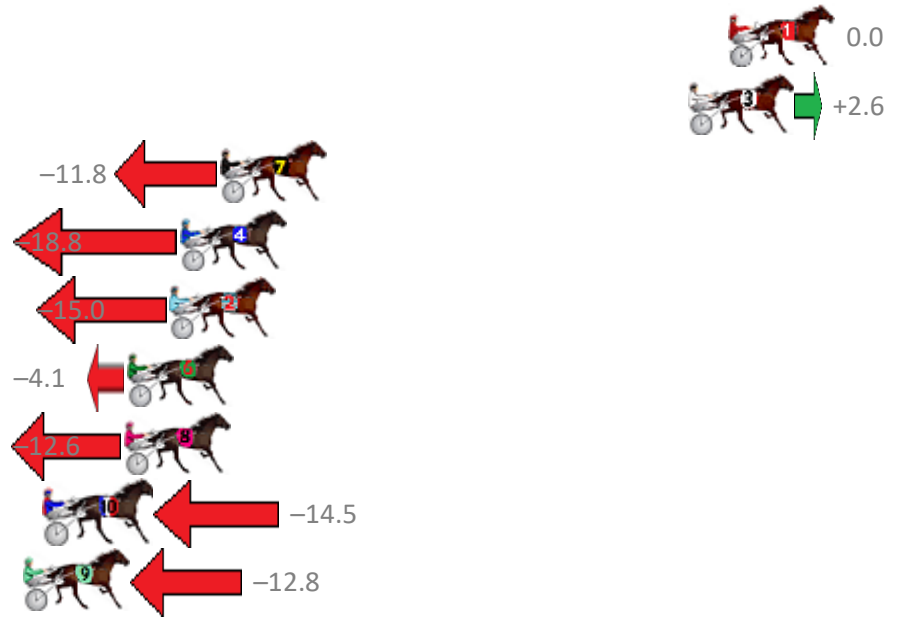

Redcliffe Race 4 Distance 1780m

Wednesday, 17 October 2018

Gross Time: 2:11.50 MileRate: 1:58.90 LeadTime: 11.30s First Qtr: 30.60s Second Qtr: 30.10s Third Qtr: 29.30s Fourth Qtr: 30.20s

No Horse	Plc	Margin	Time	800Time (W)	400 Time (W)
1 MIRACLESDOAPPEN	1	0.0m	2:11.50	59.50s (0)	30.20s (0)
3 COAST WARNING	2	1.6m	2:11.62	59.31s (0)	29.97s (0)
7 ITS YOU NOT ME	3	20.2m	2:13.03	60.38s (0)	30.95s (0)
4 OUR PEPPERJACK	4	21.8m	2:13.15	60.90s (1)	31.20s (1)
2 JACKS GAMBIT	5	22.2m	2:13.18	60.62s (1)	30.82s (1)
6 FUI FUI	6	23.9m	2:13.30	59.80s (1)	30.27s (1)
8 KEARNEY LANE	7	24.0m	2:13.31	60.44s (1)	30.89s (2)
10 GALLEONS WARRIOR	8	27.1m	2:13.55	60.58s (0)	31.14s (0)
9 BERTILS DELIGHT	9	28.4m	2:13.64	60.45s (1)	30.76s (2)

Finish Position and metres gained from 800m

Sectionals
Powered by

PJ Harness Analyser
Master harness racing with the power of sectionals
Owners, Trainers and Punters - Check out what's new at www.pjdata.com.au

The Racing Queensland Board (trading as Racing Queensland) and provider are not responsible for the completeness or accuracy of any of the information contained herein, and makes no representations about its suitability for any purpose.