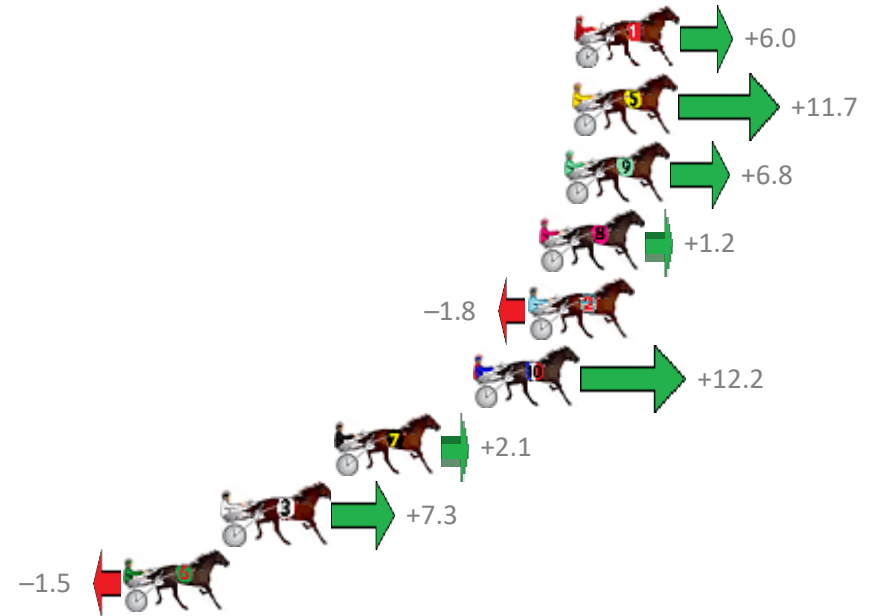

Redcliffe Race 2 Distance 2040m

Wednesday, 17 October 2018

Gross Time: 2:34.20 MileRate: 2:01.70 LeadTime: 29.80s First Qtr: 31.50s Second Qtr: 30.90s Third Qtr: 30.30s Fourth Qtr: 31.70s

No Horse	Plc	Margin	Time	800Time (W)	400 Time (W)
1 LADY ELL AYE	1	0.0m	2:34.20	61.53s (0)	31.24s (0)
5 MODERN THOUGHT	2	0.1m	2:34.21	61.09s (1)	30.79s (1)
9 MAJORESS JUJON	3	0.4m	2:34.23	61.47s (1)	31.18s (1)
8 TASCOTT LADY	4	1.4m	2:34.31	61.91s (1)	31.65s (1)
2 ROYAL TAZ	5	1.8m	2:34.34	62.14s (0)	31.84s (0)
10 FLASHING GOOD TIME	6	4.0m	2:34.52	61.05s (1)	31.05s (2)
7 MISS ROB ROY	7	9.5m	2:34.95	61.84s (0)	31.57s (0)
3 GOTOTHEMOON	8	13.9m	2:35.30	61.43s (1)	31.38s (2)
6 MANOFLISA	9	17.9m	2:35.62	62.12s (0)	31.87s (0)

Finish Position and metres gained from 800m

Sectionals
Powered by

PJ Harness Analyser
Master harness racing with the power of sectionals
Owners, Trainers and Punters - Check out what's new at www.pjdata.com.au

The Racing Queensland Board (trading as Racing Queensland) and provider are not responsible for the completeness or accuracy of any of the information contained herein, and makes no representations about its suitability for any purpose.