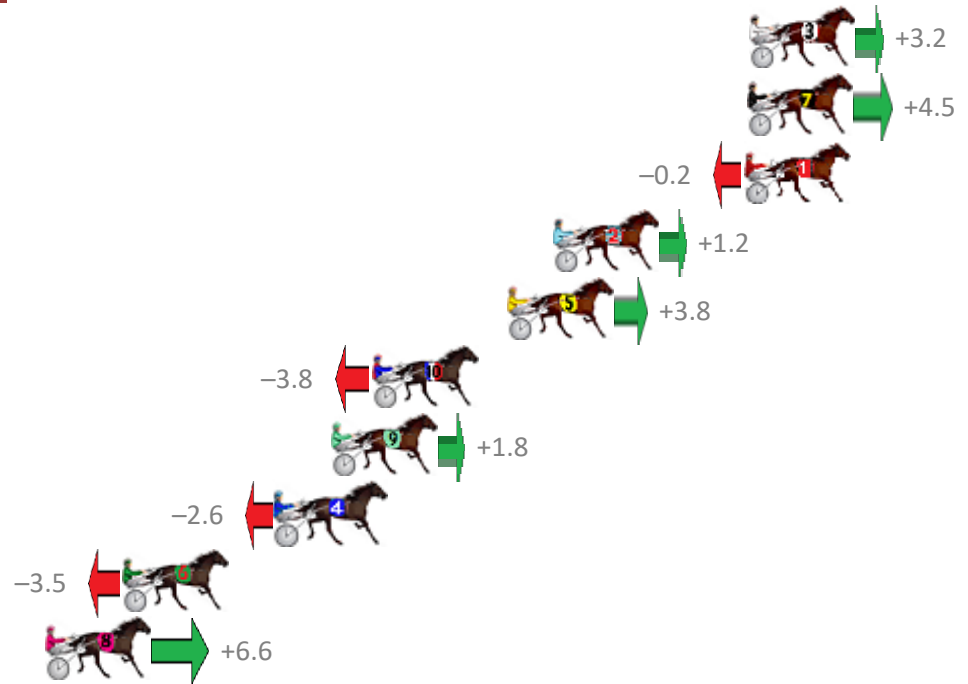

Redcliffe Race 7 Distance 1780m

Wednesday, 17 October 2018

Gross Time: 2:17.00 MileRate: 2:03.90 LeadTime: 11.70s First Qtr: 31.60s Second Qtr: 33.10s Third Qtr: 30.90s Fourth Qtr: 29.70s

No Horse	Plc	Margin	Time	800Time (W)	400 Time (W)
3 DOOLITTLE DOOZZIE	1	0.0m	2:17.00	60.36s (1)	29.52s (1)
7 KID CALVERT	2	0.1m	2:17.01	60.26s (0)	29.35s (0)
1 PETES PET ROCK	3	0.2m	2:17.01	60.62s (0)	29.71s (0)
2 LITTLE ARROWS	4	7.8m	2:17.58	60.51s (1)	29.71s (1)
5 MARTHAS VINEYARD	5	9.6m	2:17.71	60.31s (1)	29.77s (2)
10 IM SANDY BAY	6	15.0m	2:18.11	60.89s (0)	30.04s (0)
9 SURREAL DEAL	7	16.6m	2:18.23	60.46s (1)	29.70s (1)
4 WHATA STRIDE	8	18.8m	2:18.40	60.80s (0)	29.80s (0)
6 SPENDAWAY	9	24.9m	2:18.85	60.87s (0)	29.93s (1)
8 CALL ME TRISH	10	53.4m	2:20.96	60.10s (0)	30.25s (0)

Finish Position and metres gained from 800m

Sectionals
Powered by

PJ Harness Analyser
Master harness racing with the power of sectionals
Owners, Trainers and Punters - Check out what's new at www.pjdata.com.au

The Racing Queensland Board (trading as Racing Queensland) and provider are not responsible for the completeness or accuracy of any of the information contained herein, and makes no representations about its suitability for any purpose.