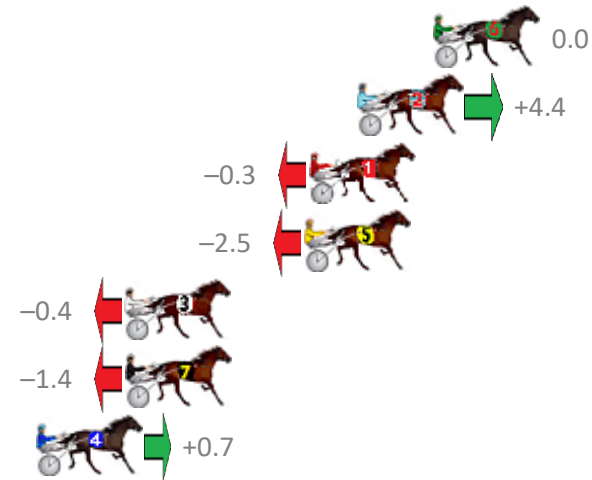

Redcliffe Race 7 Distance 1780m

Saturday, 13 October 2018

Gross Time: 2:08.50   MileRate: 1:56.20   LeadTime: 10.90s   First Qtr: 29.90s   Second Qtr: 29.60s   Third Qtr: 29.60s   Fourth Qtr: 28.50s

NoHorse	Plc	Margin	Time	800Time (W)	400 Time (W)
6 GLENFERRIE HOOD	1	0.0m	2:08.50	58.10s (0)	28.50s (0)
2 OHOKA PUNTER	2	3.0m	2:08.71	57.78s (1)	28.14s (1)
1 BODHI TREE	3	4.9m	2:08.85	58.12s (0)	28.49s (0)
5 ALLELUIA	4	5.1m	2:08.86	58.28s (1)	28.64s (1)
3 SMOOTH SHOWGIRL	5	12.2m	2:09.37	58.13s (1)	28.40s (1)
7 MACH ALERT	6	12.2m	2:09.37	58.20s (0)	28.54s (0)
4 AVONNOVA	7	15.7m	2:09.62	58.05s (1)	28.34s (1)

Finish Position and metres gained from 800m

Sectionals
Powered by

PJ Harness Analyser
Master harness racing with the power of sectionals
Owners, Trainers and Punters - Check out what's new at www.pjdata.com.au

The Racing Queensland Board (trading as Racing Queensland) and provider are not responsible for the completeness or accuracy of any of the information contained herein, and makes no representations about its suitability for any purpose.