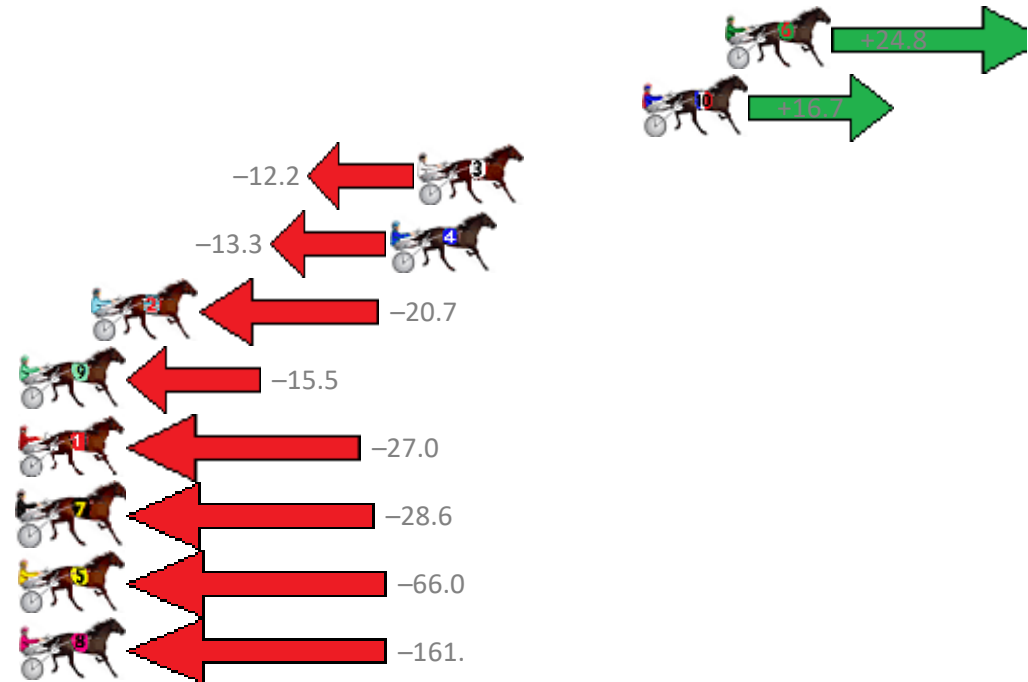

Redcliffe Race 6 Distance 1780m

Saturday, 13 October 2018

Gross Time: 2:09.90 MileRate: 1:57.50 LeadTime: 11.60s First Qtr: 29.00s Second Qtr: 30.40s Third Qtr: 29.10s Fourth Qtr: 29.80s

NoHorse	Plc	Margin	Time	800Time (W)	400 Time (W)
6 LILAC FLASH	1	0.0m	2:09.90	57.07s (1)	27.71s (2)
10 BIG BRUCE	2	3.3m	2:10.15	57.67s (1)	28.32s (2)
3 EVERYTHING	3	12.2m	2:10.81	59.80s (0)	30.71s (0)
4 MY ULTIMATE FELLA	4	13.3m	2:10.89	59.88s (1)	30.64s (1)
2 LYNN SANITY	5	25.1m	2:11.77	60.42s (1)	31.00s (1)
9 LIVING GRAND	6	29.7m	2:12.11	60.04s (1)	30.03s (1)
1 BUCKHORN EXCHANGE	7	32.0m	2:12.28	60.89s (0)	30.44s (0)
7 MONIVAE	8	38.4m	2:12.76	61.01s (0)	30.57s (0)
5 RIVERLEIGH JEFF	9	81.4m	2:15.96	63.76s (0)	33.54s (1)
8 MUCHO MACHO MAN	10	170.6m	2:22.61	70.78s (1)	40.84s (1)

Finish Position and metres gained from 800m

Sectionals
Powered by

PJ Harness Analyser
Master harness racing with the power of sectionals
Owners, Trainers and Punters - Check out what's new at www.pjdata.com.au

The Racing Queensland Board (trading as Racing Queensland) and provider are not responsible for the completeness or accuracy of any of the information contained herein, and makes no representations about its suitability for any purpose.