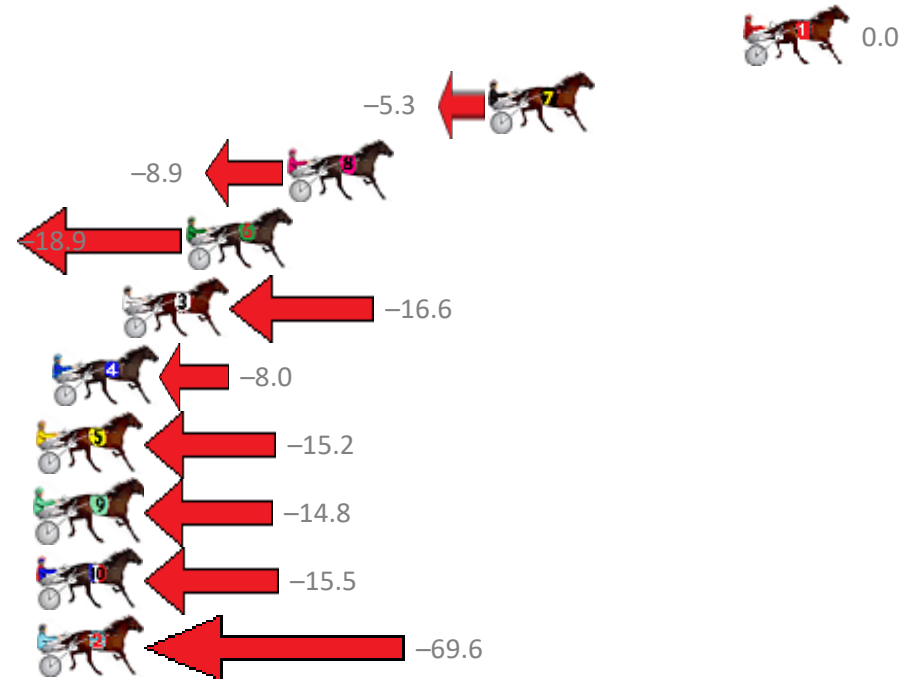

Redcliffe Race 10 Distance 2040m

Saturday, 13 October 2018

Gross Time: 2:32.90 MileRate: 2:00.60 LeadTime: 31.10s First Qtr: 31.00s Second Qtr: 31.30s Third Qtr: 29.40s Fourth Qtr: 30.10s

No	Horse	Plc	Margin	Time	800Time (W)	400 Time (W)
1	CONCENTRATION	1	0.0m	2:32.90	59.50s (0)	30.10s (0)
7	MIDNIGHT BENDER	2	10.1m	2:33.66	59.89s (0)	30.50s (0)
8	WEE JIMMY	3	18.1m	2:34.26	60.16s (0)	30.74s (0)
6	IM TOOT	4	22.1m	2:34.56	60.91s (1)	31.48s (1)
3	TAKITIMU EXPRESS	5	24.6m	2:34.75	60.73s (1)	31.35s (1)
4	MANOFLISA	6	27.4m	2:34.96	60.10s (0)	30.70s (0)
5	EXPRESS PASS	7	29.4m	2:35.11	60.63s (0)	31.27s (1)
9	ARTS PEREGRINE	8	31.2m	2:35.25	60.60s (2)	31.05s (2)
10	ALWAYS AT NIGHT	9	36.7m	2:35.66	60.65s (2)	31.16s (3)
2	VELUTI	10	83.0m	2:39.15	64.68s (1)	34.71s (1)

Finish Position and metres gained from 800m

Sectionals
Powered by

PJ Harness Analyser
Master harness racing with the power of sectionals
Owners, Trainers and Punters - Check out what's new at www.pjdata.com.au

The Racing Queensland Board (trading as Racing Queensland) and provider are not responsible for the completeness or accuracy of any of the information contained herein, and makes no representations about its suitability for any purpose.