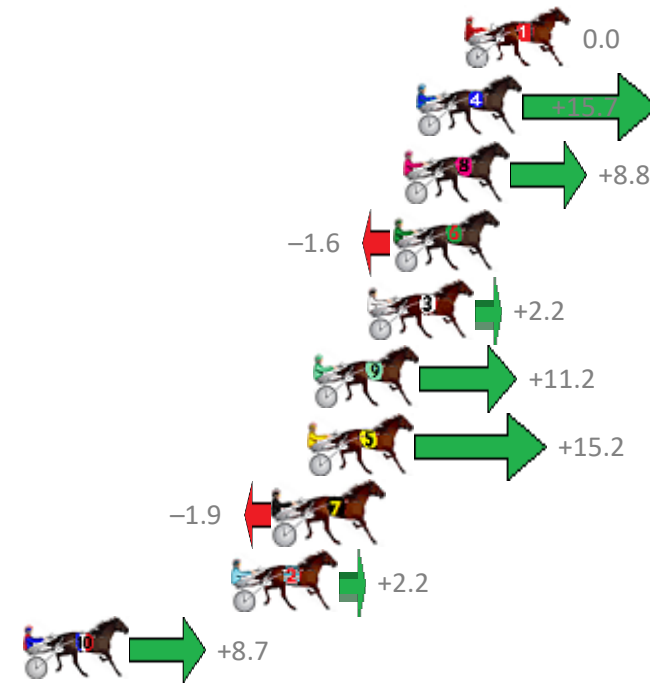

Redcliffe Race 1 Distance 1780m

Saturday, 13 October 2018

Gross Time: 2:10.00 MileRate: 1:57.60 LeadTime: 11.10s First Qtr: 30.10s Second Qtr: 30.10s Third Qtr: 29.10s Fourth Qtr: 29.60s

NoHorse	Plc	Margin	Time	800Time (W)	400 Time (W)
1 SPARKLING COLLECT	1	0.0m	2:10.00	58.70s (0)	29.54s (0)
4 OUR MILLWOOD MAIZI	2	1.9m	2:10.14	57.55s (0)	28.42s (0)
8 MATCH POINT	3	2.4m	2:10.18	58.05s (0)	28.87s (0)
6 MAJESTIC MAJOR	4	2.8m	2:10.21	58.82s (1)	29.81s (1)
3 CHAPTER ONE	5	3.8m	2:10.28	58.54s (1)	29.45s (1)
9 FRANKIE ROCKS	6	6.0m	2:10.44	57.88s (1)	28.77s (1)
5 JACKAROO BROMAC	7	6.2m	2:10.46	57.58s (1)	28.43s (1)
7 MARKEY OH MARKEY	8	7.5m	2:10.55	58.84s (0)	29.65s (0)
2 SPIKE BROMAC	9	9.2m	2:10.68	58.54s (1)	29.47s (1)
10 OUR HI JINX	10	17.5m	2:11.29	58.06s (0)	29.18s (0)

Finish Position and metres gained from 800m

Sectionals
Powered by

PJ Harness Analyser
Master harness racing with the power of sectionals
Owners, Trainers and Punters - Check out what's new at www.pjdata.com.au

The Racing Queensland Board (trading as Racing Queensland) and provider are not responsible for the completeness or accuracy of any of the information contained herein, and makes no representations about its suitability for any purpose.