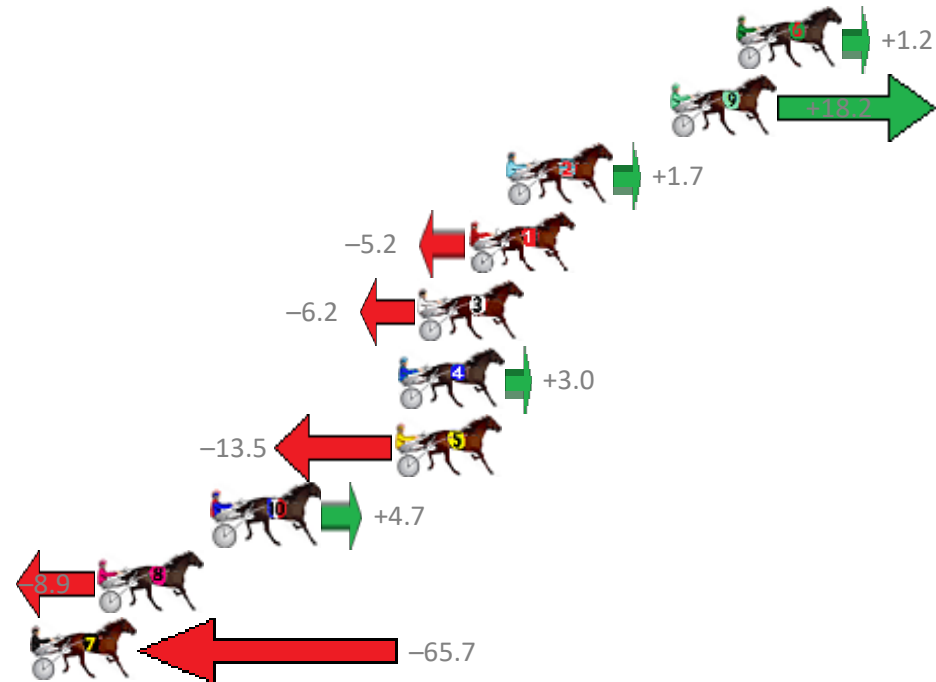

Redcliffe Race 8 Distance 2040m

Saturday, 13 October 2018

Gross Time: 2:34.20 MileRate: 2:01.60 LeadTime: 31.60s First Qtr: 32.30s Second Qtr: 31.10s Third Qtr: 29.50s Fourth Qtr: 29.70s

NoHorse	Plc	Margin	Time	800Time (W)	400 Time (W)
6 NERIO	1	0.0m	2:34.20	59.11s (1)	29.63s (1)
9 NOVENA ROSE	2	2.6m	2:34.39	57.85s (1)	29.24s (2)
2 ZED CODE	3	9.1m	2:34.88	59.07s (1)	29.53s (1)
1 CAESARS ASTRUM	4	10.6m	2:34.99	59.58s (0)	29.88s (0)
3 ALLNIGHT MLADY	5	12.6m	2:35.14	59.66s (1)	30.15s (1)
4 CALL ME YOURS	6	13.4m	2:35.19	58.98s (0)	28.99s (1)
5 STEVIE DEE	7	13.5m	2:35.20	60.20s (0)	30.70s (0)
10 CHARLYSE	8	20.7m	2:35.74	58.85s (1)	29.72s (2)
8 ARTFUL MAID	9	25.3m	2:36.08	59.86s (1)	30.30s (1)
7 MIRACLES DOAPPEN	10	76.9m	2:39.91	64.06s (0)	33.98s (0)

Finish Position and metres gained from 800m

Sectionals
Powered by

PJ Harness Analyser
Master harness racing with the power of sectionals
Owners, Trainers and Punters - Check out what's new at www.pjdata.com.au

The Racing Queensland Board (trading as Racing Queensland) and provider are not responsible for the completeness or accuracy of any of the information contained herein, and makes no representations about its suitability for any purpose.