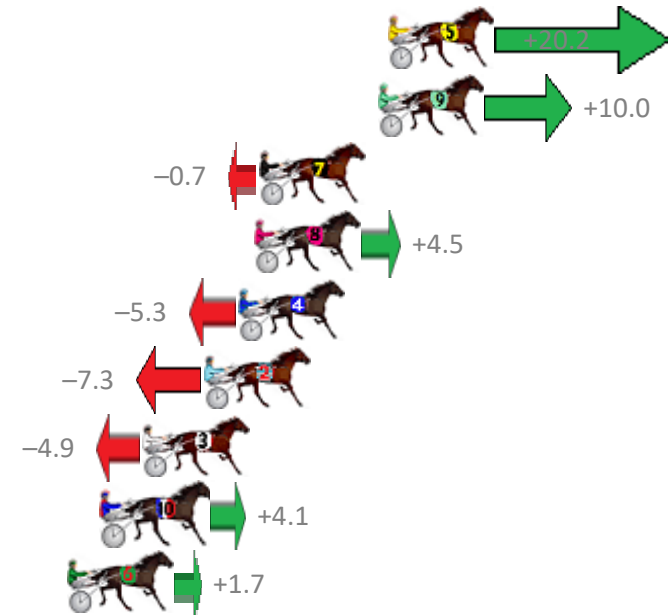

Redcliffe Race 4 Distance 1780m

Saturday, 13 October 2018

Gross Time: 2:09.90 MileRate: 1:57.40 LeadTime: 11.50s First Qtr: 29.70s Second Qtr: 29.10s Third Qtr: 29.00s Fourth Qtr: 30.60s

NoHorse	Plc	Margin	Time	800Time (W)	400 Time (W)
5 FIOKI	1	0.0m	2:09.90	58.10s (1)	29.15s (1)
9 FIFTH EDITION	2	0.4m	2:09.93	58.85s (1)	29.88s (1)
7 WITH AUTHORITY	3	5.1m	2:10.29	59.65s (0)	30.62s (0)
8 WATTLEBANK FLYER	4	5.3m	2:10.31	59.26s (0)	30.21s (0)
4 OUTLAW FELLA	5	5.9m	2:10.35	59.99s (1)	30.97s (1)
2 THE CHARGING MOA	6	7.3m	2:10.46	60.14s (0)	31.16s (0)
3 NUI TOC TIEN	7	9.7m	2:10.64	59.97s (1)	30.93s (1)
10 LANCELOT BROMAC	8	11.3m	2:10.76	59.29s (1)	30.39s (1)
6 SWEET AS	9	12.7m	2:10.87	59.47s (0)	30.45s (0)

Finish Position and metres gained from 800m

Sectionals
Powered by

PJ Harness Analyser
Master harness racing with the power of sectionals
Owners, Trainers and Punters - Check out what's new at www.pjdata.com.au

The Racing Queensland Board (trading as Racing Queensland) and provider are not responsible for the completeness or accuracy of any of the information contained herein, and makes no representations about its suitability for any purpose.