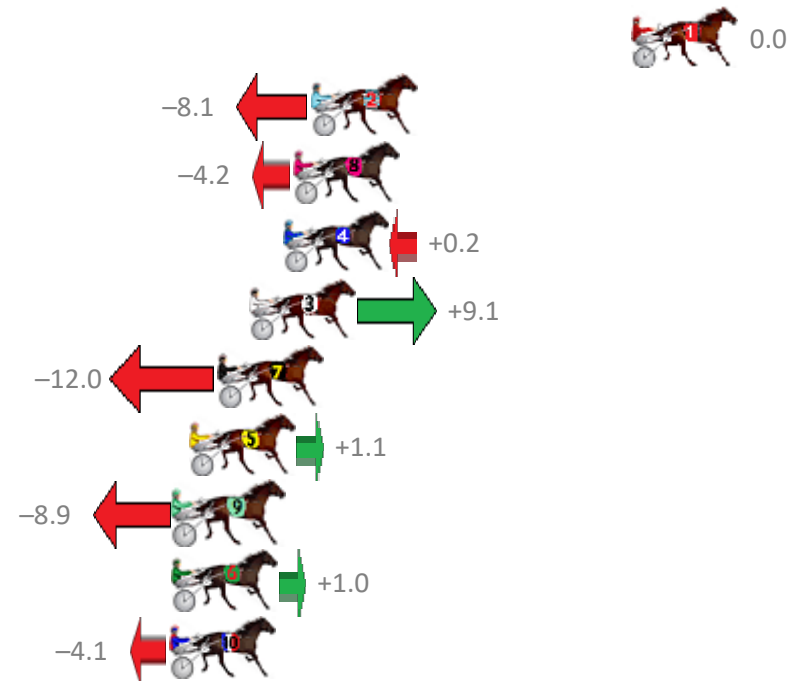

Redcliffe Race 3 Distance 1780m

Saturday, 13 October 2018

Gross Time: 2:14.80 MileRate: 2:01.90 LeadTime: 11.70s First Qtr: 33.10s Second Qtr: 31.60s Third Qtr: 30.90s Fourth Qtr: 27.50s

NoHorse	Plc	Margin	Time	800Time (W)	400 Time (W)
1 TOP TRIO	1	0.0m	2:14.80	58.40s (0)	27.50s (0)
2 DEVIL DODGER	2	12.7m	2:15.67	58.99s (1)	28.25s (1)
8 REMEMBER THEM	3	13.4m	2:15.72	58.71s (1)	28.20s (2)
4 CLARKEY	4	13.8m	2:15.75	58.39s (1)	27.72s (2)
3 THE SHADY ONE	5	15.1m	2:15.84	57.74s (1)	26.96s (0)
7 THE SPACE INVADER	6	16.4m	2:15.93	59.28s (0)	28.26s (0)
5 BET IM SPECIAL	7	17.5m	2:16.00	58.32s (1)	27.64s (2)
9 JESTER OH JESTER	8	18.1m	2:16.04	59.05s (0)	27.91s (0)
6 MAJOR SCORE	9	18.2m	2:16.05	58.33s (0)	27.64s (1)
10 POLISHED ROCKS	10	18.3m	2:16.06	58.70s (0)	28.08s (1)

Finish Position and metres gained from 800m

Sectionals
Powered by

PJ Harness Analyser
Master harness racing with the power of sectionals
Owners, Trainers and Punters - Check out what's new at www.pjdata.com.au

The Racing Queensland Board (trading as Racing Queensland) and provider are not responsible for the completeness or accuracy of any of the information contained herein, and makes no representations about its suitability for any purpose.