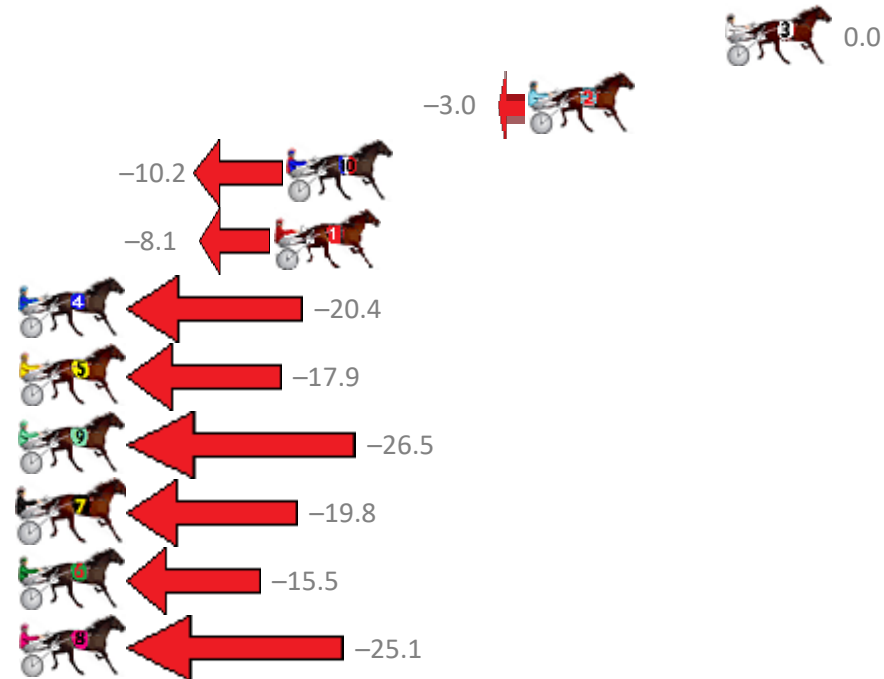

Redcliffe Race 2 Distance 2040m

Saturday, 13 October 2018

Gross Time: 2:30.40 MileRate: 1:58.70 LeadTime: 30.50s First Qtr: 30.40s Second Qtr: 32.20s Third Qtr: 29.30s Fourth Qtr: 28.00s

NoHorse	Plc	Margin	Time	800Time (W)	400 Time (W)
3 SAMS A CHAMP	1	0.0m	2:30.40	57.30s (0)	28.00s (0)
2 JANUARY	2	7.8m	2:30.95	57.51s (0)	28.20s (0)
10 THE IDES OF MARCH	3	17.4m	2:31.62	58.03s (2)	28.88s (2)
1 WHISKEY BLAZE	4	17.9m	2:31.65	57.88s (0)	28.54s (0)
4 BATTLE BORN	5	28.4m	2:32.39	58.76s (1)	29.34s (2)
5 GRINVIL	6	29.9m	2:32.49	58.58s (2)	29.38s (3)
9 LEXUS ON THE BEACH	7	29.9m	2:32.49	59.20s (1)	29.72s (1)
7 IMA GRUMPY POSSUM	8	34.4m	2:32.81	58.72s (0)	29.29s (0)
6 POMPIDOU	9	34.5m	2:32.81	58.41s (0)	29.10s (1)
8 LIKEALLOFUS	10	37.5m	2:33.02	59.10s (1)	29.67s (2)

Finish Position and metres gained from 800m

Sectionals
Powered by

PJ Harness Analyser
Master harness racing with the power of sectionals
Owners, Trainers and Punters - Check out what's new at www.pjdata.com.au

The Racing Queensland Board (trading as Racing Queensland) and provider are not responsible for the completeness or accuracy of any of the information contained herein, and makes no representations about its suitability for any purpose.