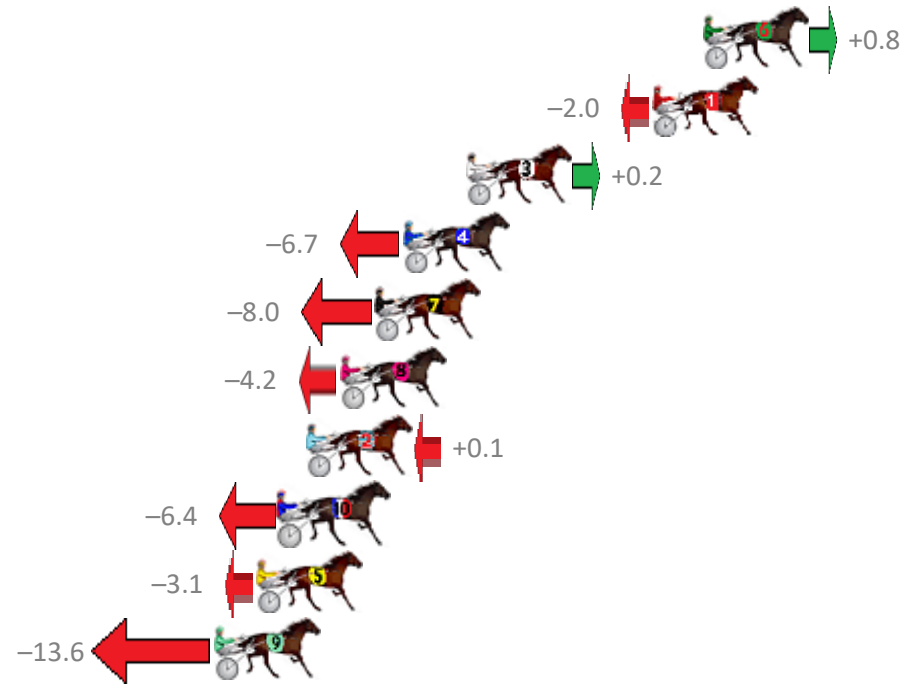

Redcliffe Race 5 Distance 1780m

Saturday, 13 October 2018

Gross Time: 2:12.90 MileRate: 2:00.20 LeadTime: 11.70s First Qtr: 31.90s Second Qtr: 31.20s Third Qtr: 28.60s Fourth Qtr: 29.50s

NoHorse	Plc	Margin	Time	800Time (W)	400 Time (W)
6 SOHO SHANGHAI	1	0.0m	2:12.90	58.04s (1)	29.46s (1)
1 JACKS AT THE BEACH	2	2.0m	2:13.05	58.25s (0)	29.65s (0)
3 TACT OLLIE	3	9.4m	2:13.59	58.09s (0)	29.25s (0)
4 LEVI JADE	4	11.9m	2:13.78	58.59s (1)	29.95s (1)
7 GOVINNI	5	13.0m	2:13.86	58.68s (0)	29.99s (0)
8 MACHEASY	6	14.4m	2:13.96	58.41s (1)	29.77s (1)
2 TOP FLIGHT CRUIZE	7	15.7m	2:14.06	58.09s (1)	29.43s (1)
10 HOT DOGMA	8	16.8m	2:14.14	58.56s (2)	29.82s (2)
5 TED WEST	9	17.7m	2:14.21	58.33s (2)	29.57s (2)
9 OFFICIANADO	10	19.4m	2:14.33	59.09s (2)	30.50s (2)

Finish Position and metres gained from 800m

Sectionals
Powered by

PJ Harness Analyser
Master harness racing with the power of sectionals
Owners, Trainers and Punters - Check out what's new at www.pjdata.com.au

The Racing Queensland Board (trading as Racing Queensland) and provider are not responsible for the completeness or accuracy of any of the information contained herein, and makes no representations about its suitability for any purpose.