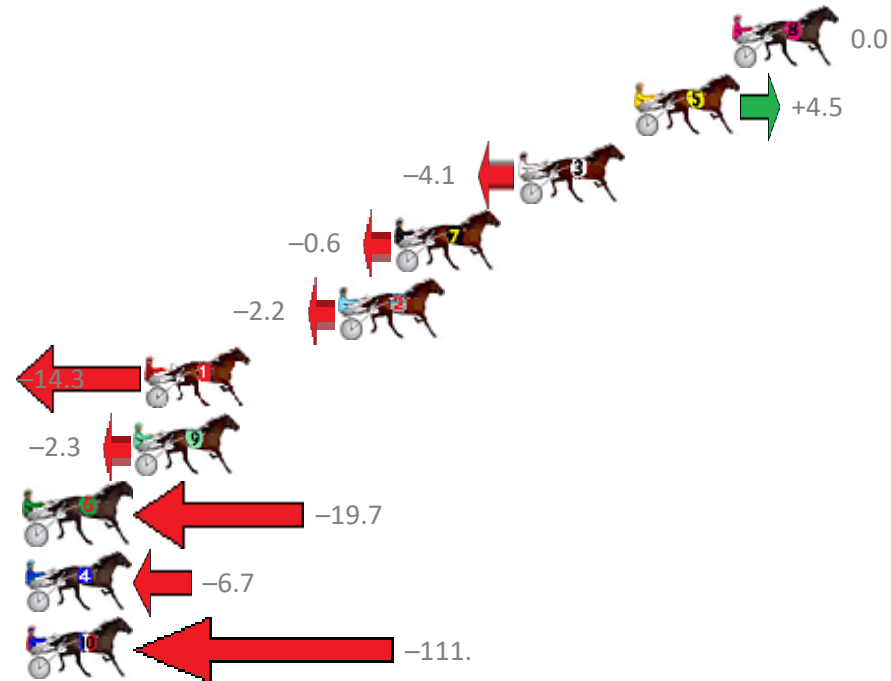

Redcliffe Race 9 Distance 2280m

Saturday, 13 October 2018

Gross Time: 2:59.40 MileRate: 2:06.00 LeadTime: 54.70s First Qtr: 32.30s Second Qtr: 31.90s Third Qtr: 30.30s Fourth Qtr: 30.20s

NoHorse	Plc	Margin	Time	800Time (W)	400 Time (W)
8 MISTER GUNSEN	1	0.0m	2:59.40	60.50s (0)	30.20s (0)
5 MIRACLE RISING	2	3.9m	2:59.69	60.16s (1)	29.95s (1)
3 IVANOV	3	8.5m	3:00.04	60.81s (0)	30.42s (0)
7 MELPARK ROYAL SON	4	13.4m	3:00.41	60.55s (1)	30.28s (1)
2 SENITAS SUCCESS	5	15.6m	3:00.58	60.67s (0)	30.14s (0)
1 JETER	6	23.3m	3:01.16	61.58s (0)	31.11s (0)
9 MAYBETOTHEMAX	7	23.7m	3:01.19	60.67s (2)	31.22s (2)
6 MR MAYFLY	8	37.3m	3:02.22	61.99s (1)	31.60s (1)
4 SHADY SADIE	9	38.1m	3:02.28	61.01s (1)	31.25s (1)
10 RELEVEN DREAM	10	137.9m	3:09.81	68.93s (2)	39.48s (2)

Finish Position and metres gained from 800m

Sectionals
Powered by

PJ Harness Analyser
Master harness racing with the power of sectionals
Owners, Trainers and Punters - Check out what's new at www.pjdata.com.au

The Racing Queensland Board (trading as Racing Queensland) and provider are not responsible for the completeness or accuracy of any of the information contained herein, and makes no representations about its suitability for any purpose.