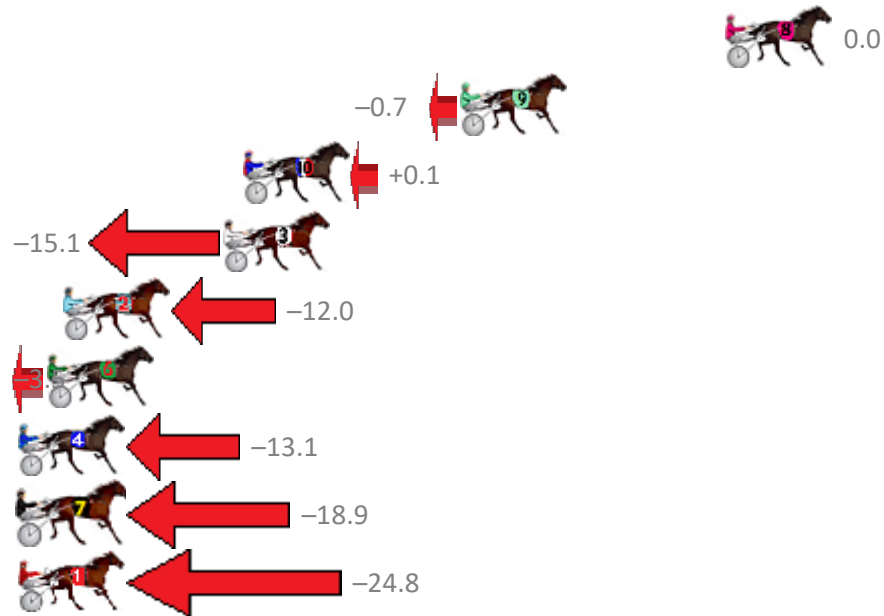

Redcliffe Race 3 Distance 1780m

Sunday, 23 September 2018

Gross Time: 2:13.10 MileRate: 2:00.40 LeadTime: 11.90s First Qtr: 31.00s Second Qtr: 31.10s Third Qtr: 29.60s Fourth Qtr: 29.50s

NoHorse	Plc	Margin	Time	800Time (W)	400 Time (W)
8 DOOLITTLE DOOFY	1	0.0m	2:13.10	59.10s (0)	29.50s (0)
9 WAVEDANCER	2	10.5m	2:13.87	59.15s (1)	29.92s (1)
10 CAESAR COURT	3	19.1m	2:14.51	59.09s (1)	29.92s (2)
3 OOZINVILLE	4	19.9m	2:14.57	60.22s (0)	30.54s (0)
2 PRIVATE JUJON	5	26.2m	2:15.03	59.99s (1)	30.72s (1)
6 LADY ELL AYE	6	26.9m	2:15.08	59.36s (2)	30.85s (2)
4 WILD ABOUT TOWN	7	31.9m	2:15.45	60.07s (0)	30.11s (0)
7 PONOVER	8	33.1m	2:15.54	60.50s (0)	30.85s (1)
1 OURKYMBEAU	9	34.6m	2:15.65	60.93s (0)	31.12s (0)

Finish Position and metres gained from 800m

Sectionals
Powered by

PJ Harness Analyser
Master harness racing with the power of sectionals
Owners, Trainers and Punters - Check out what's new at www.pjdata.com.au

The Racing Queensland Board (trading as Racing Queensland) and provider are not responsible for the completeness or accuracy of any of the information contained herein, and makes no representations about its suitability for any purpose.