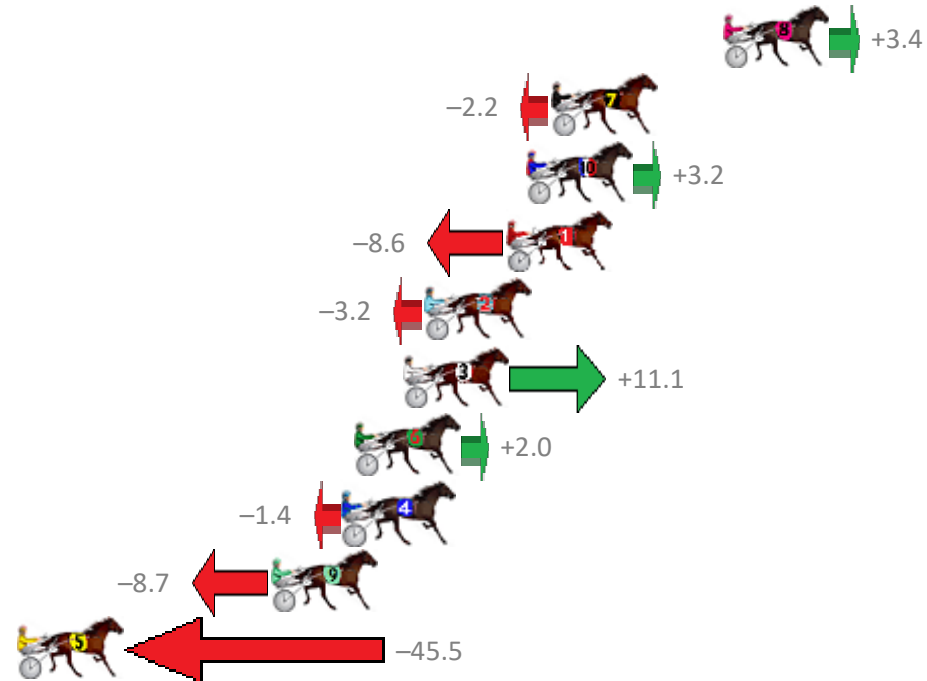

Finish Position and metres gained from 800m

Sectionals
Powered by

PJ Harness Analyser
Master harness racing with the power of sectionals
Owners, Trainers and Punters - Check out what's new at www.pjdata.com.au