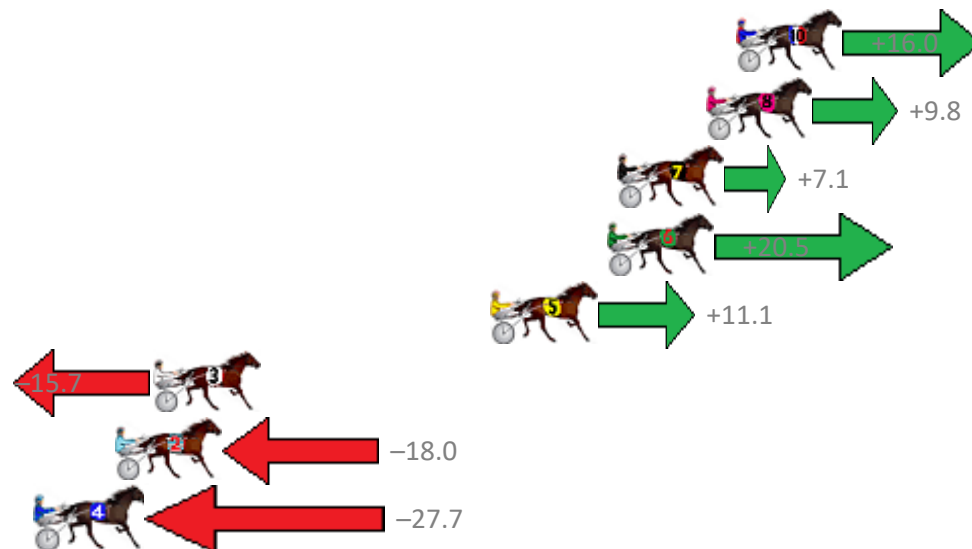

Redcliffe Race 4 Distance 1780m

Sunday, 23 September 2018

Gross Time: 2:13.50 MileRate: 2:00.70 LeadTime: 11.70s First Qtr: 31.00s Second Qtr: 30.70s Third Qtr: 29.70s Fourth Qtr: 30.40s

NoHorse	Plc	Margin	Time	800Time (W)	400 Time (W)
10 THE FORMULA ONE	1	0.0m	2:13.50	58.90s (1)	30.10s (2)
8 MODERN THOUGHT	2	1.2m	2:13.59	59.36s (2)	30.49s (1)
7 WEASEL	3	4.7m	2:13.86	59.57s (0)	30.00s (1)
6 JACKS GAMBIT	4	5.1m	2:13.89	58.56s (1)	29.57s (2)
5 SCOTT TOM	5	9.7m	2:14.24	59.27s (1)	30.30s (2)
3 ARCHIECANO	6	23.1m	2:15.26	61.28s (1)	31.73s (1)
2 NOTTELLINYA	7	24.6m	2:15.37	61.45s (0)	31.74s (0)
4 DRUNK ARTIST	8	27.7m	2:15.61	62.18s (0)	32.35s (0)

Finish Position and metres gained from 800m

Sectionals
Powered by

PJ Harness Analyser
Master harness racing with the power of sectionals
Owners, Trainers and Punters - Check out what's new at www.pjdata.com.au

The Racing Queensland Board (trading as Racing Queensland) and provider are not responsible for the completeness or accuracy of any of the information contained herein, and makes no representations about its suitability for any purpose.