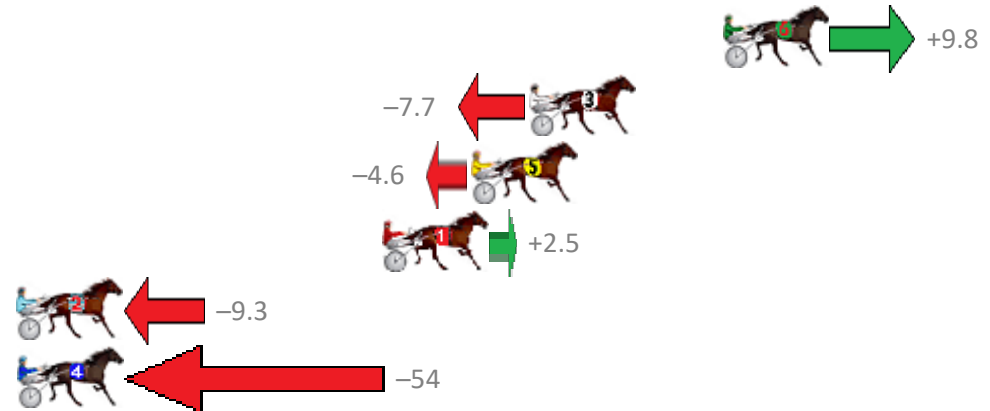

Redcliffe Race 7 Distance 2280m

Sunday, 23 September 2018

Gross Time: 2:54.50 MileRate: 2:00.50 LeadTime: 50.50s First Qtr: 31.10s Second Qtr: 31.60s Third Qtr: 30.20s Fourth Qtr: 31.10s

NoHorse	Plc	Margin	Time	800Time (W)	400 Time (W)
6 JETER	1	0.0m	2:54.50	60.55s (0)	30.48s (1)
3 GO AHEAD MAKEMYDA	2	7.7m	2:55.10	61.89s (0)	31.70s (0)
5 DAY TOURER	3	10.0m	2:55.28	61.65s (0)	31.46s (0)
1 SOMEDASH	4	13.5m	2:55.55	61.11s (0)	30.97s (1)
2 TURN UP TRUMPS	5	31.9m	2:56.98	62.01s (0)	31.81s (0)
4 REDRIVERDEBBA	6	105.6m	3:02.71	65.41s (0)	34.65s (0)

Finish Position and metres gained from 800m

Sectionals
Powered by

PJ Harness Analyser
Master harness racing with the power of sectionals
Owners, Trainers and Punters - Check out what's new at www.pjdata.com.au

The Racing Queensland Board (trading as Racing Queensland) and provider are not responsible for the completeness or accuracy of any of the information contained herein, and makes no representations about its suitability for any purpose.