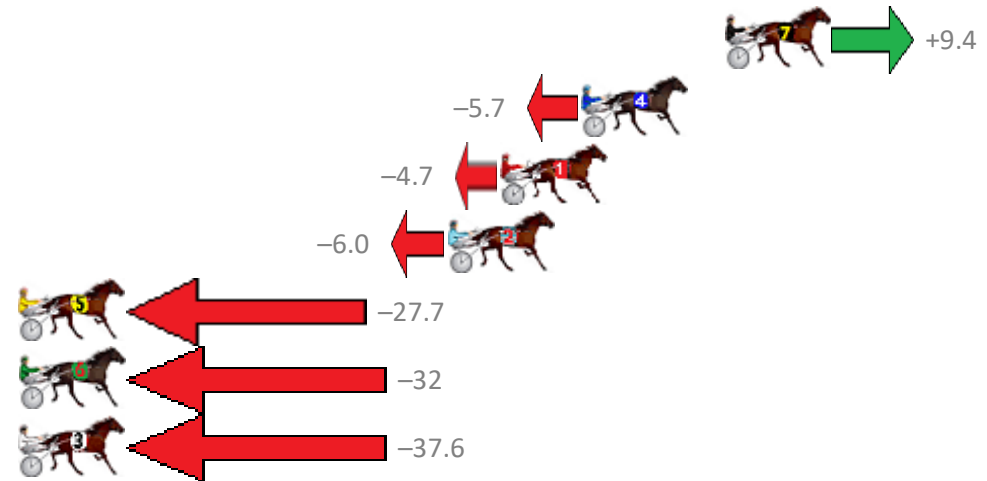

Redcliffe Race 6 Distance 1780m

Sunday, 23 September 2018

Gross Time: 2:11.20 MileRate: 1:58.60 LeadTime: 11.70s First Qtr: 29.50s Second Qtr: 31.60s Third Qtr: 29.50s Fourth Qtr: 28.90s

NoHorse	Plc	Margin	Time	800Time (W)	400 Time (W)
7 OLIVER WINKLE	1	0.0m	2:11.20	57.71s (1)	28.78s (2)
4 SUBTLE ADVICE	2	5.7m	2:11.61	58.82s (0)	29.31s (0)
1 ONYAJANS	3	8.9m	2:11.84	58.74s (0)	29.20s (0)
2 ASHLEYS ANGEL	4	11.0m	2:11.99	58.84s (1)	29.19s (1)
5 KEROBOKAN	5	28.3m	2:13.24	60.42s (1)	30.76s (1)
6 ERNIE BARRASSO	6	41.4m	2:14.19	60.72s (2)	30.59s (0)
3 CHANGE THE NATION	7	47.0m	2:14.60	61.14s (0)	31.33s (0)

Finish Position and metres gained from 800m

Sectionals
Powered by

PJ Harness Analyser
Master harness racing with the power of sectionals
Owners, Trainers and Punters - Check out what's new at www.pjdata.com.au

The Racing Queensland Board (trading as Racing Queensland) and provider are not responsible for the completeness or accuracy of any of the information contained herein, and makes no representations about its suitability for any purpose.