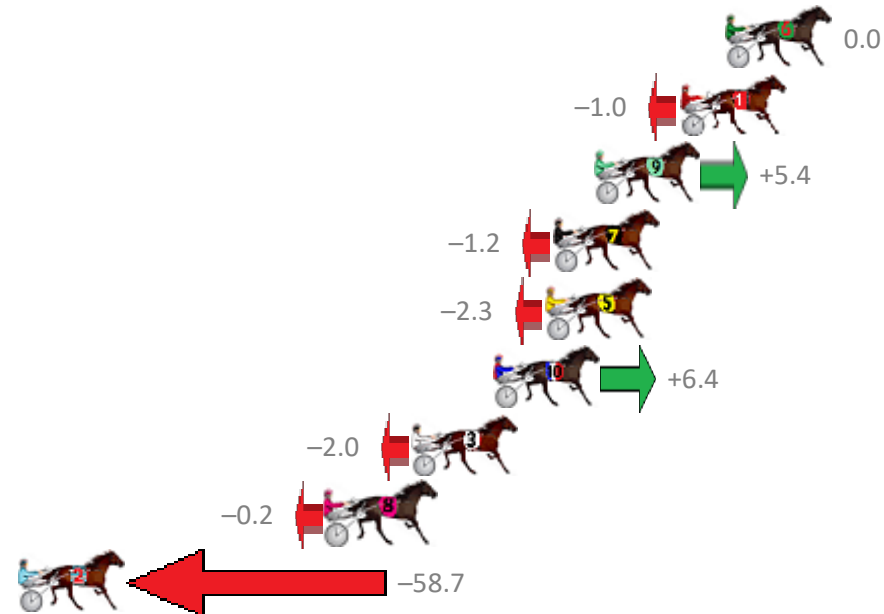

Redcliffe Race 5 Distance 2040m

Sunday, 23 September 2018

Gross Time: 2:36.00 MileRate: 2:03.00 LeadTime: 32.40s First Qtr: 32.20s Second Qtr: 33.00s Third Qtr: 28.80s Fourth Qtr: 29.60s

NoHorse	Plc	Margin	Time	800Time (W)	400 Time (W)
6 CHANG	1	0.0m	2:36.00	58.40s (1)	29.60s (1)
1 POPS CHANGE	2	1.8m	2:36.13	58.47s (0)	29.67s (0)
9 EVERY THINGS ROSEY	3	5.2m	2:36.38	58.01s (0)	29.23s (0)
7 DALLAS COWGIRL	4	6.8m	2:36.50	58.49s (0)	29.67s (0)
5 BARBOO	5	7.1m	2:36.53	58.57s (1)	29.74s (1)
10 NOT ALWAYS	6	9.2m	2:36.68	57.93s (0)	29.14s (1)
3 DONOMOOR	7	12.4m	2:36.92	58.55s (1)	29.75s (1)
8 TAFFY BOY	8	15.8m	2:37.17	58.41s (1)	29.93s (2)
2 AROONA	9	79.3m	2:41.87	62.69s (1)	33.26s (0)

Finish Position and metres gained from 800m

Sectionals
Powered by

PJ Harness Analyser
Master harness racing with the power of sectionals
Owners, Trainers and Punters - Check out what's new at www.pjdata.com.au

The Racing Queensland Board (trading as Racing Queensland) and provider are not responsible for the completeness or accuracy of any of the information contained herein, and makes no representations about its suitability for any purpose.