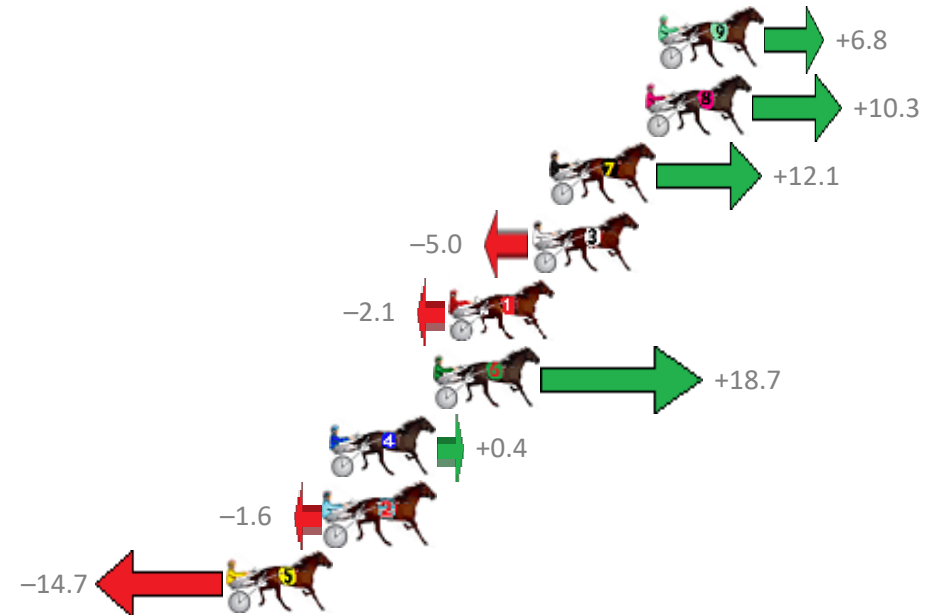

Redcliffe Race 2 Distance 1780m

Sunday, 23 September 2018

Gross Time: 2:11.50 MileRate: 1:58.90 LeadTime: 11.60s First Qtr: 30.20s Second Qtr: 29.40s Third Qtr: 29.70s Fourth Qtr: 30.60s

NoHorse	Plc	Margin	Time	800Time (W)	400 Time (W)
9 STEVIE DEE	1	0.0m	2:11.50	59.79s (1)	29.90s (2)
8 LIVING GRAND	2	0.5m	2:11.54	59.52s (2)	30.35s (2)
7 MALONE	3	4.3m	2:11.83	59.39s (2)	30.35s (3)
3 WRITEABOUTCHELSEA	4	5.0m	2:11.88	60.68s (0)	30.98s (0)
1 ONE TO TANGO	5	8.3m	2:12.13	60.46s (0)	30.84s (0)
6 PROJECTILE	6	8.9m	2:12.18	58.89s (0)	29.77s (3)
4 HUNTER RED	7	13.0m	2:12.49	60.27s (0)	30.55s (0)
2 SOPHIES PRIDE	8	13.2m	2:12.51	60.42s (1)	30.58s (3)
5 ITS ALL TORQUE	9	17.1m	2:12.81	61.41s (1)	31.51s (1)

Finish Position and metres gained from 800m

Sectionals
Powered by

PJ Harness Analyser
Master harness racing with the power of sectionals
Owners, Trainers and Punters - Check out what's new at www.pjdata.com.au

The Racing Queensland Board (trading as Racing Queensland) and provider are not responsible for the completeness or accuracy of any of the information contained herein, and makes no representations about its suitability for any purpose.