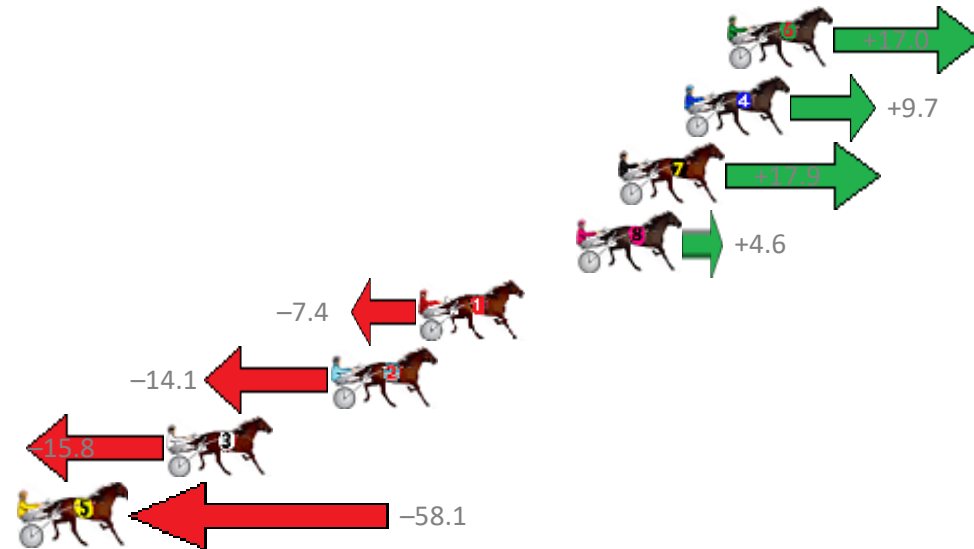

Albion Park Race 6 Distance 1660m

Saturday, 15 September 2018

Gross Time: 1:57.50 MileRate: 1:53.90 LeadTime: 3.40s First Qtr: 26.60s Second Qtr: 29.90s Third Qtr: 28.60s Fourth Qtr: 29.00s

NoHorse	Plc	Margin	Time	800Time (W)	400 Time (W)
6 WITHALOTOFLUCK	1	0.0m	1:57.50	56.38s (1)	28.00s (2)
4 OUR MILLWOOD MAIZI	2	1.7m	1:57.62	56.90s (1)	28.47s (3)
7 MAJESTIC MAJOR	3	4.3m	1:57.81	56.31s (1)	27.96s (3)
8 TOP TRIO	4	6.0m	1:57.93	57.27s (0)	28.42s (1)
1 MAJOR SCORE	5	12.2m	1:58.38	58.13s (0)	29.07s (0)
2 SPIKE BROMAC	6	15.7m	1:58.64	58.62s (1)	30.14s (0)
3 WITH AUTHORITY	7	22.2m	1:59.11	58.74s (1)	30.25s (2)
5 MAKO BANNER	8	58.1m	2:01.71	61.78s (0)	32.62s (1)

Finish Position and metres gained from 800m

Sectionals
Powered by

PJ Harness Analyser
Master harness racing with the power of sectionals
Owners, Trainers and Punters - Check out what's new at www.pjdata.com.au

The Racing Queensland Board (trading as Racing Queensland) and provider are not responsible for the completeness or accuracy of any of the information contained herein, and makes no representations about its suitability for any purpose.