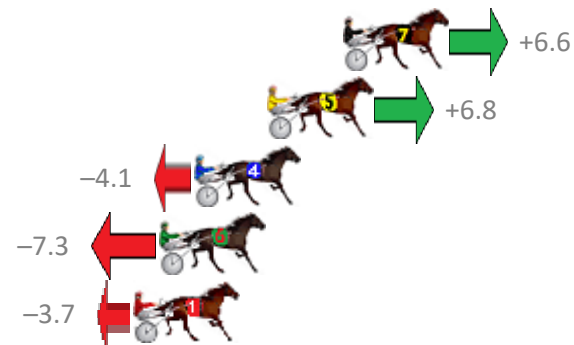

Albion Park Race 9 Distance 1660m

Saturday, 15 September 2018

Gross Time: 1:57.60 MileRate: 1:54.00 LeadTime: 3.50s First Qtr: 27.80s Second Qtr: 30.50s Third Qtr: 27.90s Fourth Qtr: 27.90s

NoHorse	Plc	Margin	Time	800Time (W)	400 Time (W)
7 ALLELUIA	1	0.0m	1:57.60	55.34s (1)	27.50s (1)
5 BODHI TREE	2	3.0m	1:57.81	55.33s (0)	27.45s (0)
4 OHOKA PUNTER	3	5.9m	1:58.01	56.09s (1)	28.23s (1)
6 GLENFERRIE HOOD	4	7.3m	1:58.11	56.31s (0)	28.41s (0)
1 MARKEY OH MARKEY	5	8.3m	1:58.18	56.06s (0)	28.14s (0)

Finish Position and metres gained from 800m

Sectionals
Powered by

PJ Harness Analyser
Master harness racing with the power of sectionals
Owners, Trainers and Punters - Check out what's new at www.pjdata.com.au

The Racing Queensland Board (trading as Racing Queensland) and provider are not responsible for the completeness or accuracy of any of the information contained herein, and makes no representations about its suitability for any purpose.