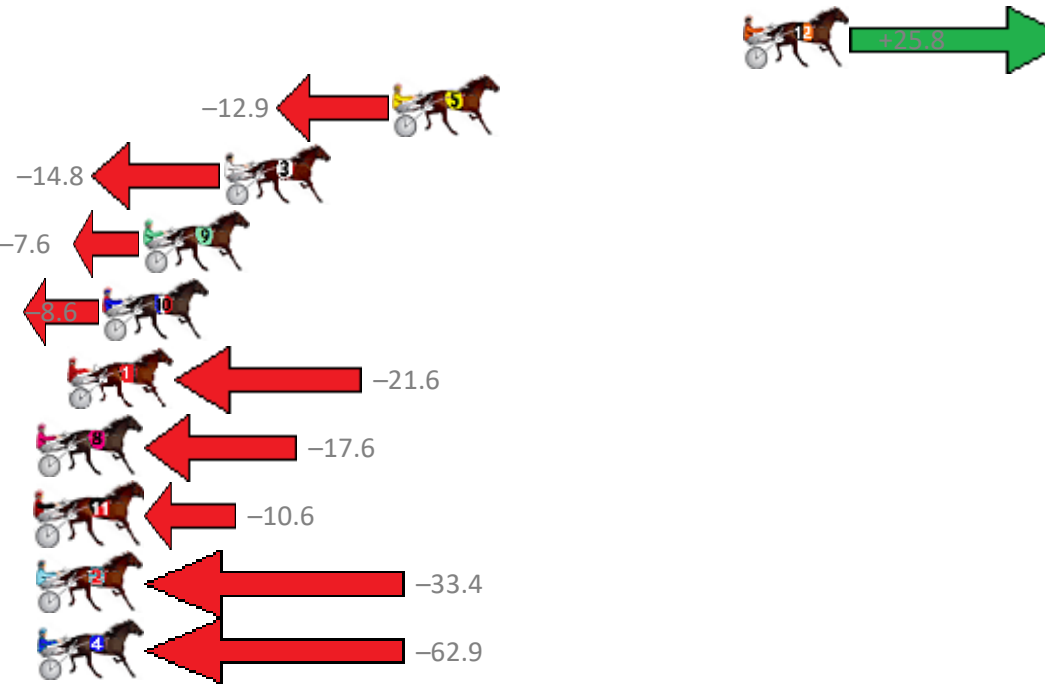

Albion Park Race 8 Distance 2138m

Saturday, 15 September 2018

Gross Time: 2:37.80 MileRate: 1:58.80 LeadTime: 36.80s First Qtr: 31.60s Second Qtr: 30.50s Third Qtr: 29.50s Fourth Qtr: 29.40s

NoHorse	Plc	Margin	Time	800Time (W)	400 Time (W)
12 ONE OFF	1	0.0m	2:37.80	57.00s (1)	28.05s (3)
5 MALONE	2	13.9m	2:38.82	59.85s (1)	30.42s (0)
3 SOLDIER OF FORTUNE	3	20.6m	2:39.31	59.99s (1)	30.72s (1)
9 CONCENTRATION	4	23.8m	2:39.55	59.46s (1)	30.02s (2)
10 UNDERTHEKILT	5	25.4m	2:39.67	59.53s (0)	29.90s (1)
1 MANOFLISA	6	26.8m	2:39.77	60.49s (0)	30.58s (0)
8 JACKS GAMBIT	7	29.0m	2:39.93	60.20s (0)	30.31s (0)
11 WECANONLYHOPE	8	31.4m	2:40.11	59.68s (1)	30.06s (2)
2 MICKEE CULLEN	9	33.4m	2:40.25	61.36s (0)	31.46s (0)
4 ITS YOU NOT ME	10	74.3m	2:43.26	63.53s (1)	33.83s (1)

Finish Position and metres gained from 800m

Sectionals
Powered by

PJ Harness Analyser
Master harness racing with the power of sectionals
Owners, Trainers and Punters - Check out what's new at www.pjdata.com.au

The Racing Queensland Board (trading as Racing Queensland) and provider are not responsible for the completeness or accuracy of any of the information contained herein, and makes no representations about its suitability for any purpose.