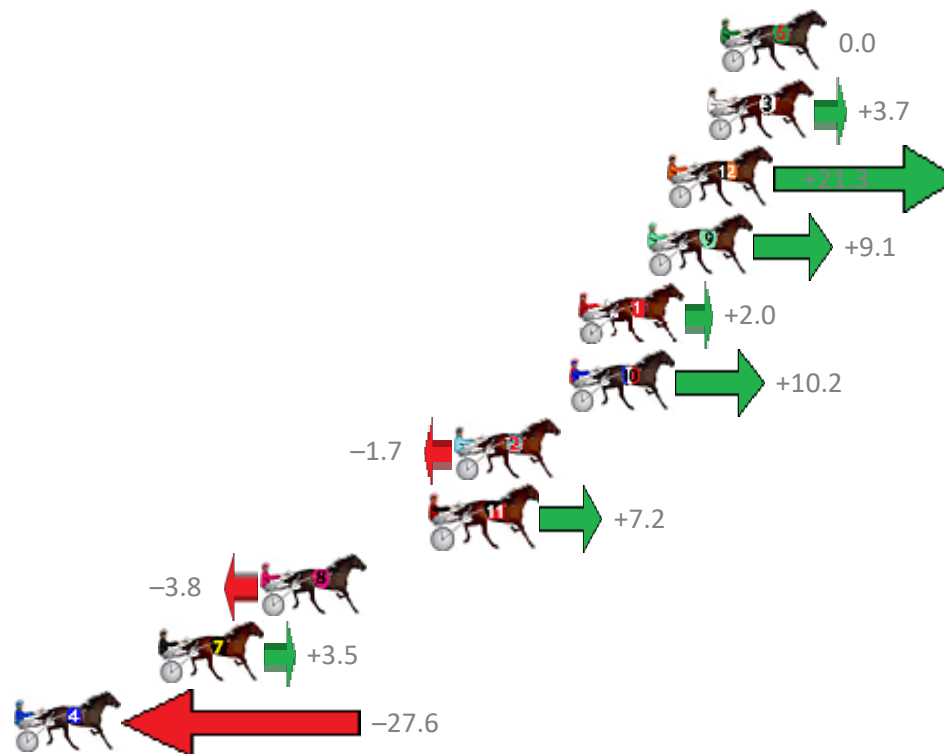

Albion Park Race 3 Distance 1660m

Saturday, 15 September 2018

Gross Time: 1:58.10 MileRate: 1:54.50 LeadTime: 3.40s First Qtr: 26.00s Second Qtr: 29.80s Third Qtr: 29.40s Fourth Qtr: 29.50s

NoHorse	Plc	Margin	Time	800Time (W)	400 Time (W)
6 CHAPTER ONE	1	0.0m	1:58.10	58.90s (0)	29.50s (0)
3 BET IM SPECIAL	2	0.5m	1:58.14	58.63s (0)	29.18s (0)
12 RORY MACH	3	2.1m	1:58.25	57.33s (2)	28.83s (2)
9 CLASSY GUY	4	2.9m	1:58.31	58.23s (1)	28.78s (1)
1 ANNIKA MAGIC	5	5.6m	1:58.51	58.75s (1)	29.60s (2)
10 KOTARE YORK	6	6.0m	1:58.54	58.15s (1)	28.72s (2)
2 BLACK BELT	7	10.5m	1:58.87	59.03s (0)	29.52s (0)
11 ROCKNROLL AMBER	8	11.4m	1:58.94	58.37s (2)	29.49s (3)
8 DRIVE THE DREAM	9	18.2m	1:59.44	59.18s (0)	29.66s (0)
7 CORPORAL LUNA	10	22.3m	1:59.74	58.64s (1)	29.65s (3)
4 THREO	11	29.6m	2:00.28	60.93s (1)	31.06s (1)

Finish Position and metres gained from 800m

Sectionals
Powered by

PJ Harness Analyser
Master harness racing with the power of sectionals
Owners, Trainers and Punters - Check out what's new at www.pjdata.com.au

The Racing Queensland Board (trading as Racing Queensland) and provider are not responsible for the completeness or accuracy of any of the information contained herein, and makes no representations about its suitability for any purpose.