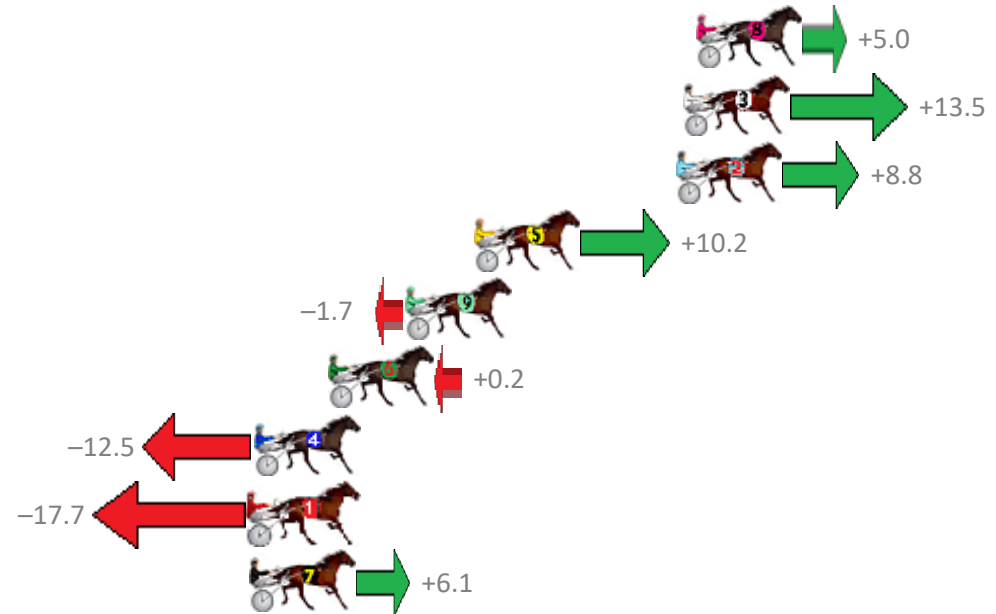

Albion Park Race 7 Distance 1660m

Saturday, 15 September 2018

Gross Time: 2:00.00 MileRate: 1:56.30 LeadTime: 3.60s First Qtr: 29.00s Second Qtr: 31.70s Third Qtr: 27.90s Fourth Qtr: 27.80s

NoHorse	Plc	Margin	Time	800Time (W)	400 Time (W)
8 ZARAS DELIGHT	1	0.0m	2:00.00	55.35s (0)	27.34s (0)
3 MANDY KRIDEN	2	0.5m	2:00.03	54.76s (1)	26.58s (1)
2 JANUARY	3	0.8m	2:00.06	55.09s (1)	26.91s (2)
5 IOWNATURBO	4	8.8m	2:00.61	54.99s (1)	26.74s (2)
9 BOBBIES GIRL	5	11.5m	2:00.80	55.82s (0)	27.83s (0)
6 GLENFERRIE BABY	6	14.6m	2:01.01	55.69s (0)	27.62s (0)
4 LUVUMUM	7	17.5m	2:01.22	56.57s (1)	28.27s (1)
1 SWEET AS CANDY	8	17.7m	2:01.23	56.93s (0)	29.03s (0)
7 SWEET AS	9	17.7m	2:01.23	55.28s (1)	27.71s (2)

Finish Position and metres gained from 800m

Sectionals
Powered by

PJ Harness Analyser
Master harness racing with the power of sectionals
Owners, Trainers and Punters - Check out what's new at www.pjdata.com.au

The Racing Queensland Board (trading as Racing Queensland) and provider are not responsible for the completeness or accuracy of any of the information contained herein, and makes no representations about its suitability for any purpose.