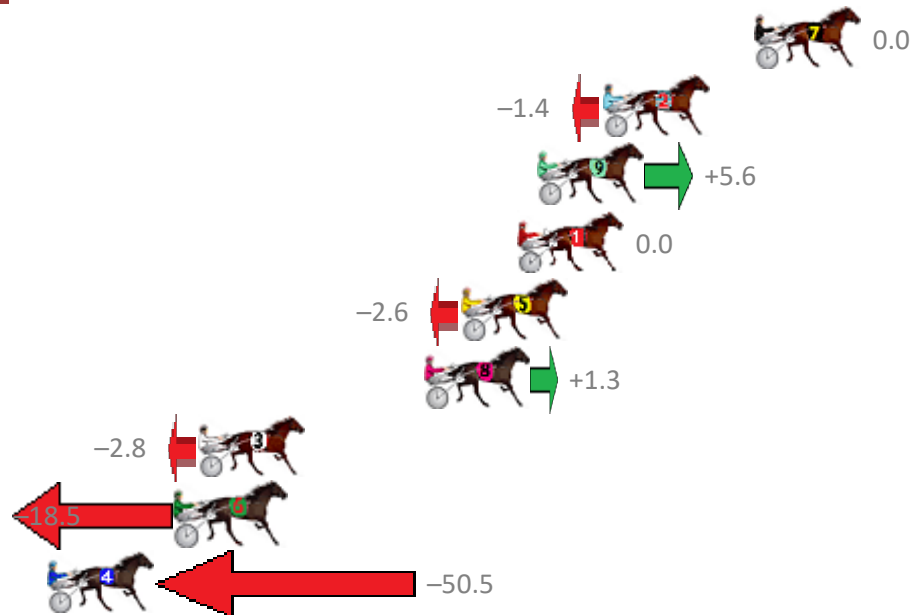

Albion Park Race 10 Distance 2647m

Saturday, 15 September 2018

Gross Time: 3:25.00 MileRate: 2:04.20 LeadTime: 83.30s First Qtr: 31.70s Second Qtr: 31.40s Third Qtr: 29.30s Fourth Qtr: 29.30s

NoHorse	Plc	Margin	Time	800Time (W)	400 Time (W)
7 RELEVEN DREAM	1	0.0m	3:25.00	58.60s (0)	29.30s (0)
2 IVANOV	2	6.0m	3:25.44	58.70s (0)	29.36s (0)
9 OUR OVERANOVA	3	8.6m	3:25.63	58.19s (1)	28.76s (1)
1 LANSBURY	4	9.4m	3:25.69	58.60s (0)	29.18s (0)
5 JETER	5	11.6m	3:25.85	58.79s (1)	29.40s (1)
8 GIACOMO	6	13.1m	3:25.96	58.50s (0)	29.10s (0)
3 SENITAS SUCCESS	7	22.0m	3:26.61	58.81s (0)	29.39s (0)
6 ROSTEVARREN	8	22.9m	3:26.68	59.96s (1)	30.58s (1)
4 HELLBOUND	9	69.5m	3:30.09	62.30s (1)	32.71s (1)

Finish Position and metres gained from 800m

Sectionals
Powered by

PJ Harness Analyser
Master harness racing with the power of sectionals
Owners, Trainers and Punters - Check out what's new at www.pjdata.com.au

The Racing Queensland Board (trading as Racing Queensland) and provider are not responsible for the completeness or accuracy of any of the information contained herein, and makes no representations about its suitability for any purpose.