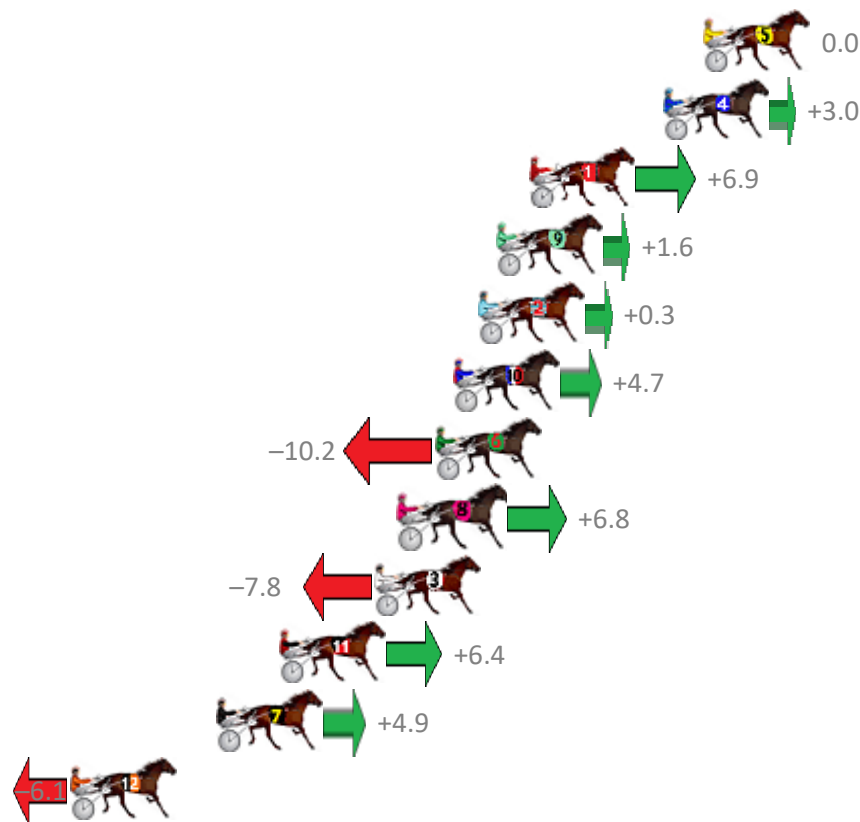

Albion Park Race 2 Distance 1660m

Saturday, 15 September 2018

Gross Time: 1:57.60 MileRate: 1:54.00 LeadTime: 3.40s First Qtr: 27.30s Second Qtr: 30.20s Third Qtr: 28.00s Fourth Qtr: 28.70s

NoHorse	Plc	Margin	Time	800Time (W)	400 Time (W)
5 THE IDES OF MARCH	1	0.0m	1:57.60	56.70s (0)	28.70s (0)
4 BIG BRUCE	2	1.6m	1:57.71	56.49s (0)	28.48s (0)
1 HOT ROD HEAVEN	3	6.9m	1:58.10	56.21s (0)	28.19s (0)
9 PSYCHEDELIC	4	8.2m	1:58.19	56.59s (1)	28.41s (1)
2 SOHO SHANGHAI	5	8.9m	1:58.24	56.68s (0)	28.68s (0)
10 MUCHO MACHO MAN	6	9.9m	1:58.31	56.37s (1)	28.18s (1)
6 OFFICIANADO	7	10.6m	1:58.36	57.42s (1)	29.23s (1)
8 OYSTER STRIDE	8	12.0m	1:58.46	56.22s (0)	28.21s (0)
3 ONE WISE MAN	9	13.0m	1:58.53	57.25s (1)	29.07s (1)
11 TOP FLIGHT CRUIZE	10	16.8m	1:58.81	56.25s (0)	28.37s (1)
7 UNTITLED	11	19.3m	1:58.98	56.35s (1)	28.62s (2)
12 BEAU CISHLOM	12	25.1m	1:59.40	57.13s (1)	29.34s (2)

Finish Position and metres gained from 800m

Sectionals
Powered by

PJ Harness Analyser
Master harness racing with the power of sectionals
Owners, Trainers and Punters - Check out what's new at www.pjdata.com.au

The Racing Queensland Board (trading as Racing Queensland) and provider are not responsible for the completeness or accuracy of any of the information contained herein, and makes no representations about its suitability for any purpose.