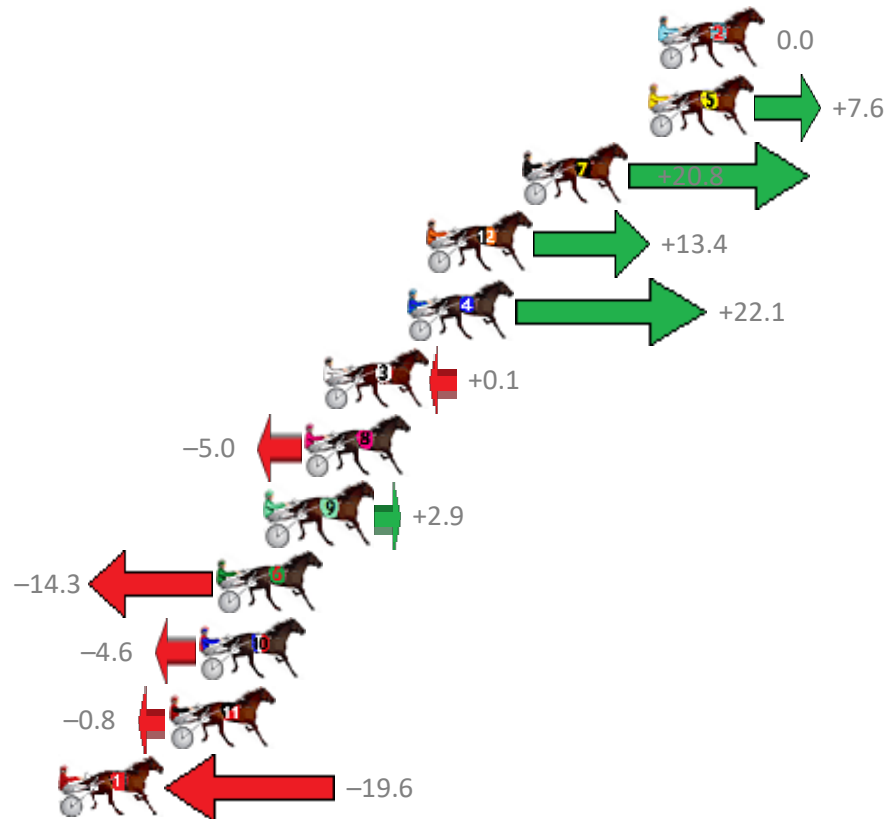

Albion Park Race 1 Distance 2138m

Saturday, 15 September 2018

Gross Time: 2:33.40 MileRate: 1:55.50 LeadTime: 35.90s First Qtr: 29.80s Second Qtr: 29.60s Third Qtr: 28.30s Fourth Qtr: 29.80s

NoHorse	Plc	Margin	Time	800Time (W)	400 Time (W)
2 BELLS BEACH HOUSE	1	0.0m	2:33.40	58.10s (0)	29.80s (0)
5 ITS JUST KENNY	2	0.4m	2:33.43	57.55s (1)	29.23s (1)
7 OUTLAW FELLA	3	5.4m	2:33.80	56.59s (2)	28.73s (2)
12 OHOKA SQUIRE	4	9.2m	2:34.09	57.13s (1)	29.16s (1)
4 ALWAYS MY MATE	5	9.9m	2:34.14	56.49s (1)	28.84s (1)
3 WATTLEBANK FLYER	6	13.3m	2:34.39	58.09s (1)	29.79s (1)
8 MISS KENNY	7	14.0m	2:34.44	58.46s (0)	29.83s (0)
9 GRINVIL	8	15.5m	2:34.55	57.89s (1)	29.84s (2)
6 SAMS A CHAMP	9	17.5m	2:34.70	59.14s (1)	30.82s (1)
10 POMPIDOU	10	18.2m	2:34.76	58.43s (0)	29.83s (0)
11 DUKE OF ALBANY	11	19.4m	2:34.85	58.16s (0)	29.58s (0)
1 ZAC MAC	12	23.8m	2:35.17	59.52s (0)	30.89s (0)

Finish Position and metres gained from 800m

Sectionals
Powered by

PJ Harness Analyser
Master harness racing with the power of sectionals
Owners, Trainers and Punters - Check out what's new at www.pjdata.com.au

The Racing Queensland Board (trading as Racing Queensland) and provider are not responsible for the completeness or accuracy of any of the information contained herein, and makes no representations about its suitability for any purpose.