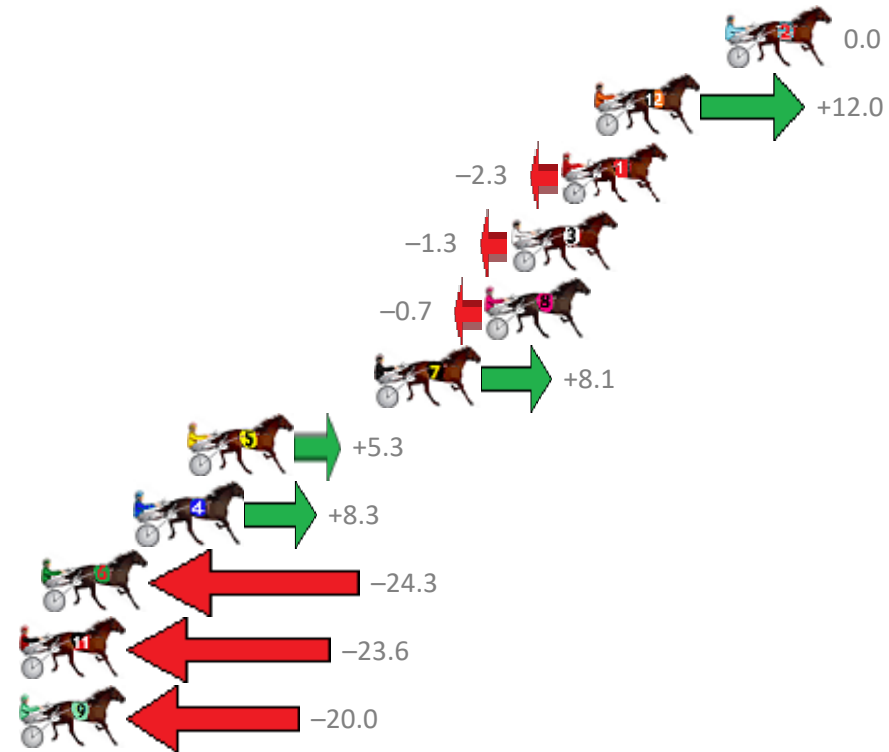

Albion Park Race 4 Distance 1660m

Saturday, 15 September 2018

Gross Time: 1:58.20 MileRate: 1:54.60 LeadTime: 3.50s First Qtr: 28.30s Second Qtr: 29.90s Third Qtr: 28.30s Fourth Qtr: 28.20s

NoHorse	Plc	Margin	Time	800Time (W)	400 Time (W)
2 TACT OLLIE	1	0.0m	1:58.20	56.50s (0)	28.20s (0)
12 SIR JULIAN	2	5.2m	1:58.57	55.65s (1)	27.50s (2)
1 RIVERLEIGH JEFF	3	6.5m	1:58.66	56.66s (0)	28.31s (0)
3 IMA TOP TYCOON	4	8.5m	1:58.80	56.59s (1)	28.14s (2)
8 MIDNIGHT BENDER	5	9.5m	1:58.87	56.55s (0)	28.21s (0)
7 HEZ RAZOR SHARP	6	13.9m	1:59.18	55.93s (1)	27.76s (1)
5 BACK PAGE NEWS	7	21.3m	1:59.70	56.13s (1)	28.11s (2)
4 RUFFALO	8	23.3m	1:59.84	55.91s (1)	27.95s (1)
6 CIRCLE LINE	9	27.1m	2:00.11	58.22s (1)	29.66s (1)
11 MO JARNEY	10	35.6m	2:00.71	58.17s (1)	29.67s (1)
9 LEWY RISK	11	48.8m	2:01.64	57.91s (0)	29.51s (0)

Finish Position and metres gained from 800m

Sectionals
Powered by

PJ Harness Analyser
Master harness racing with the power of sectionals
Owners, Trainers and Punters - Check out what's new at www.pjdata.com.au

The Racing Queensland Board (trading as Racing Queensland) and provider are not responsible for the completeness or accuracy of any of the information contained herein, and makes no representations about its suitability for any purpose.