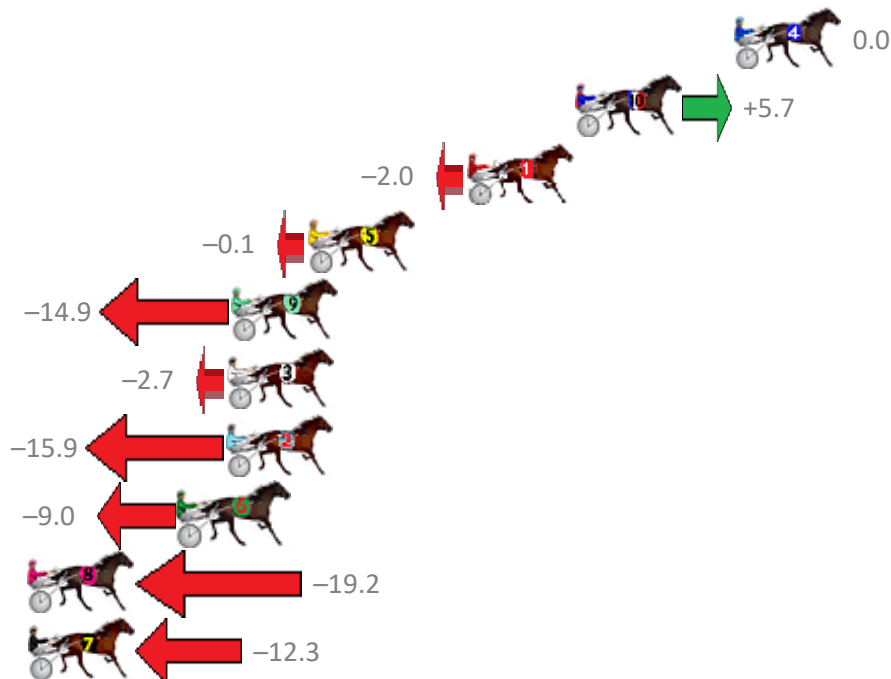

Albion Park Race 5 Distance 1660m

Saturday, 15 September 2018

Gross Time: 2:00.10 MileRate: 1:56.40 LeadTime: 4.10s First Qtr: 28.40s Second Qtr: 31.50s Third Qtr: 28.60s Fourth Qtr: 27.50s

No	Horse	Plc	Margin	Time	800Time (W)	400 Time (W)
4	MOTU REAL STYLE	1	0.0m	2:00.10	56.10s (0)	27.50s (0)
10	THE NEXT STAR	2	6.3m	2:00.53	55.70s (2)	27.81s (2)
1	ZED CODE	3	10.6m	2:00.83	56.24s (0)	27.40s (0)
5	HAVETOGETAWAYMOR	4	16.9m	2:01.26	56.11s (1)	27.45s (2)
9	ARTFUL MAID	5	19.9m	2:01.47	57.14s (1)	28.44s (1)
3	CALL ME YOURS	6	20.1m	2:01.48	56.29s (0)	27.71s (0)
2	ANNAS BEST	7	20.1m	2:01.48	57.21s (0)	28.37s (0)
6	HEAVENS HINT	8	22.0m	2:01.61	56.73s (0)	28.08s (1)
8	MONKSEATON	9	28.8m	2:02.08	57.45s (1)	28.61s (2)
7	BIG IN AMERICA	10	29.7m	2:02.14	56.96s (2)	28.57s (3)

Finish Position and metres gained from 800m

Sectionals
Powered by

PJ Harness Analyser
Master harness racing with the power of sectionals
Owners, Trainers and Punters - Check out what's new at www.pjdata.com.au

The Racing Queensland Board (trading as Racing Queensland) and provider are not responsible for the completeness or accuracy of any of the information contained herein, and makes no representations about its suitability for any purpose.