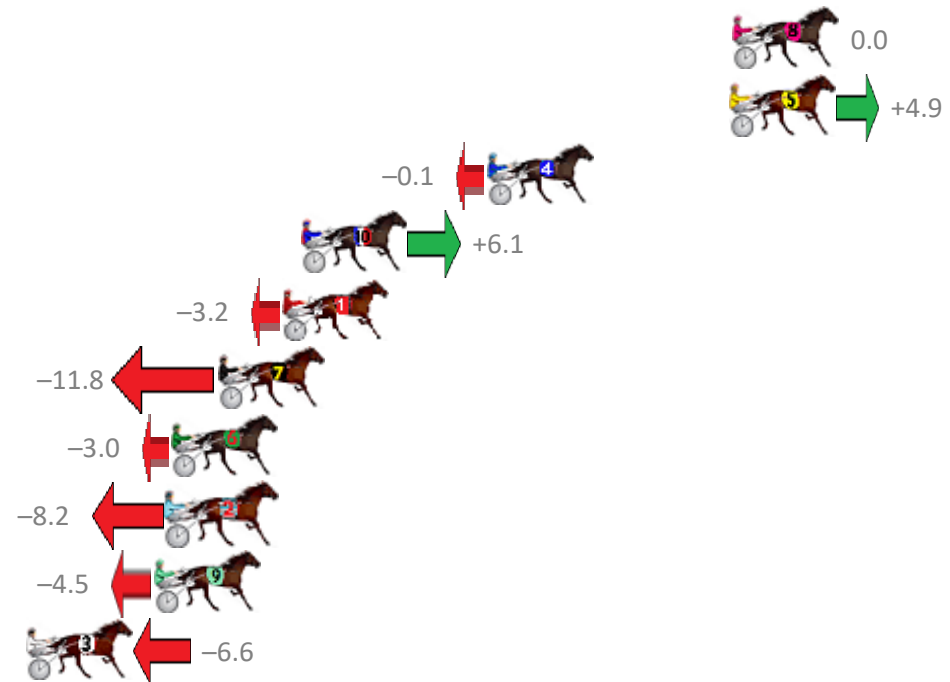

Redcliffe Race 5 Distance 1780m

Thursday, 13 September 2018

Gross Time: 2:12.00 MileRate: 1:59.40 LeadTime: 10.90s First Qtr: 31.60s Second Qtr: 30.80s Third Qtr: 29.90s Fourth Qtr: 28.80s

NoHorse	Plc	Margin	Time	800Time (W)	400 Time (W)
8 SAMMARI	1	0.0m	2:12.00	58.70s (0)	28.80s (0)
5 WILLSINTOWN	2	0.1m	2:12.01	58.34s (0)	28.45s (0)
4 MAYTHEHORSEBWITHU	3	9.7m	2:12.70	58.71s (0)	28.76s (0)
10 OPONONIS BLISS	4	17.1m	2:13.23	58.25s (1)	28.86s (2)
1 SISTER FEELGOOD	5	17.8m	2:13.28	58.93s (0)	28.86s (0)
7 NON PASSARE	6	20.4m	2:13.47	59.57s (1)	29.84s (1)
6 JENUFLECTION	7	22.2m	2:13.60	58.92s (0)	28.92s (1)
2 KAYJAYS TERROR	8	22.4m	2:13.61	59.30s (1)	29.48s (1)
9 ZED EXPRESS	9	22.9m	2:13.65	59.03s (1)	29.89s (2)
3 NOT ALWAYS	10	30.8m	2:14.22	59.18s (0)	29.29s (2)

Finish Position and metres gained from 800m

Sectionals
Powered by

Returning 15 September 2018

PJ Harness Analyser

Master harness racing with the power of sectionals

Owners, Trainers and Punters - Check out what's new at www.pjdata.com.au

The Racing Queensland Board (trading as Racing Queensland) and provider are not responsible for the completeness or accuracy of any of the information contained herein, and makes no representations about its suitability for any purpose.