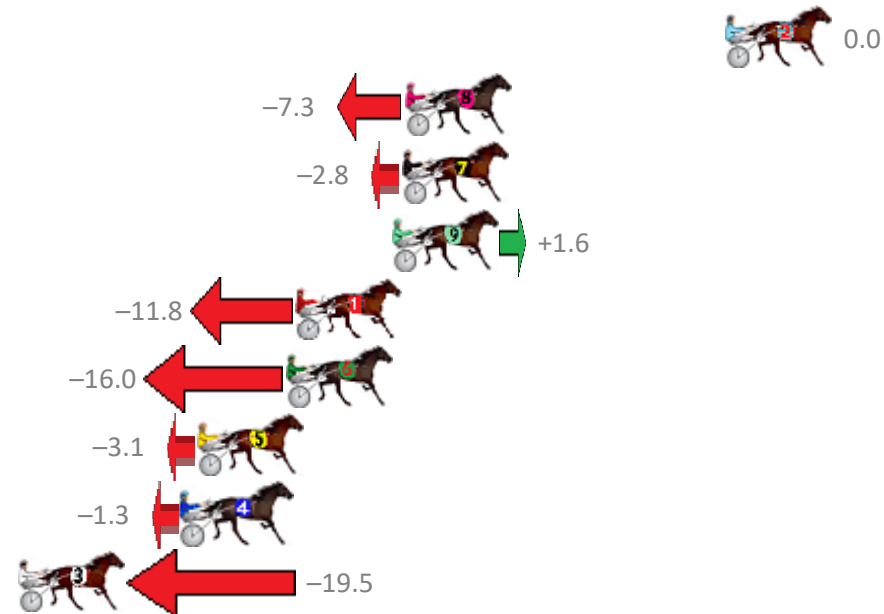

Redcliffe Race 1 Distance 1780m

Thursday, 13 September 2018

Gross Time: 2:14.50 MileRate: 2:01.60 LeadTime: 12.30s First Qtr: 31.80s Second Qtr: 30.40s Third Qtr: 30.20s Fourth Qtr: 29.80s

NoHorse	Plc	Margin	Time	800Time (W)	400 Time (W)
2 HUNTER RED	1	0.0m	2:14.50	60.00s (0)	29.80s (0)
8 IFYOUBELIEVE	2	12.7m	2:15.45	60.55s (1)	30.15s (1)
7 CURRUMBINKID	3	12.8m	2:15.45	60.21s (0)	29.99s (0)
9 TAFFY BOY	4	13.2m	2:15.48	59.88s (1)	29.41s (1)
1 TACTFILLY MAGIC	5	17.0m	2:15.77	60.88s (0)	30.66s (0)
6 POPS CHANGE	6	17.4m	2:15.80	61.20s (1)	30.83s (1)
5 VIC HUNTER	7	20.9m	2:16.06	60.23s (0)	29.93s (0)
4 OUR MAGIC MOLLY	8	21.5m	2:16.10	60.10s (1)	29.87s (2)
3 SAINT MARA	9	29.7m	2:16.71	61.46s (1)	31.06s (1)

Finish Position and metres gained from 800m

Sectionals
Powered by

Returning 15 September 2018

PJ Harness Analyser

Master harness racing with the power of sectionals

Owners, Trainers and Punters - Check out what's new at www.pjdata.com.au

The Racing Queensland Board (trading as Racing Queensland) and provider are not responsible for the completeness or accuracy of any of the information contained herein, and makes no representations about its suitability for any purpose.