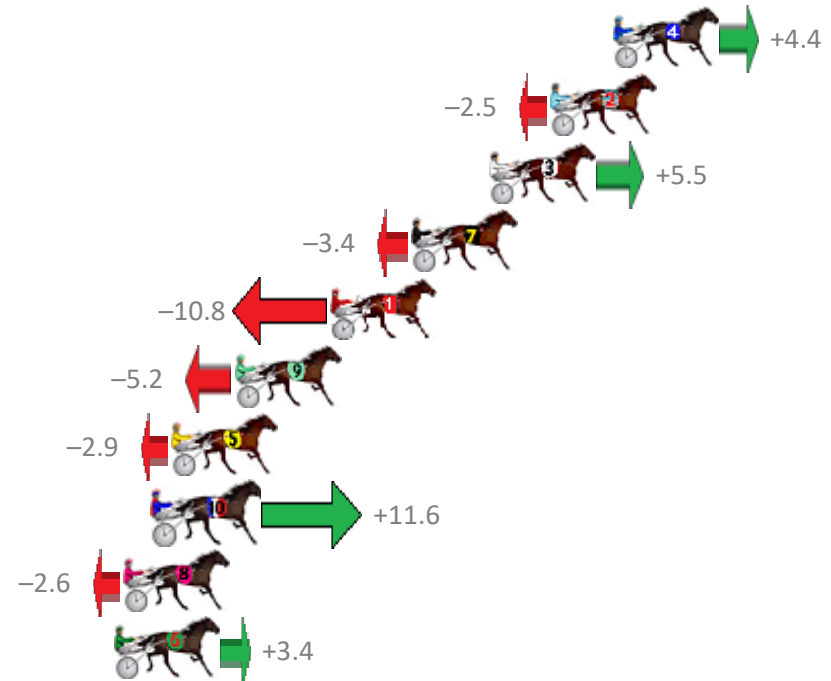

Redcliffe Race 4 Distance 1780m

Thursday, 13 September 2018

Gross Time: 2:12.10 MileRate: 1:59.40 LeadTime: 12.00s First Qtr: 28.70s Second Qtr: 31.60s Third Qtr: 29.70s Fourth Qtr: 30.10s

NoHorse	Plc	Margin	Time	800Time (W)	400 Time (W)
4 BIG BEAT	1	0.0m	2:12.10	59.47s (1)	29.74s (1)
2 RITCHIE BEE	2	2.5m	2:12.29	59.99s (1)	30.29s (1)
3 SOPHIES PRIDE	3	4.9m	2:12.47	59.39s (1)	29.94s (2)
7 WRITEABOUTCHELSEA	4	8.0m	2:12.70	60.05s (0)	30.24s (0)
1 MISS ROB ROY	5	11.2m	2:12.94	60.61s (0)	30.87s (0)
9 DON ALVARO	6	15.0m	2:13.23	60.19s (0)	30.46s (1)
5 LYNCHMAN	7	17.5m	2:13.42	60.02s (0)	30.51s (0)
10 WEASEL	8	18.2m	2:13.47	58.93s (1)	30.07s (2)
8 ARCHIECANO	9	19.4m	2:13.56	59.99s (1)	30.55s (2)
6 LADY ELL AYE	10	19.8m	2:13.59	59.55s (1)	29.38s (2)

Finish Position and metres gained from 800m

Sectionals
Powered by

Returning 15 September 2018

PJ Harness Analyser

Master harness racing with the power of sectionals

Owners, Trainers and Punters - Check out what's new at www.pjdata.com.au

The Racing Queensland Board (trading as Racing Queensland) and provider are not responsible for the completeness or accuracy of any of the information contained herein, and makes no representations about its suitability for any purpose.