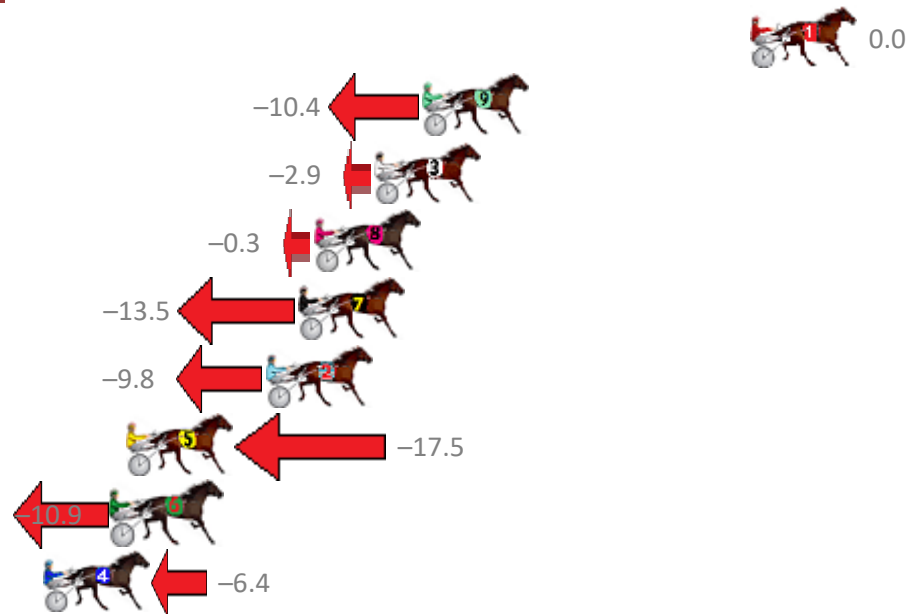

Redcliffe Race 7 Distance 2040m

Thursday, 13 September 2018

Gross Time: 2:31.30 MileRate: 1:59.40 LeadTime: 31.00s First Qtr: 31.50s Second Qtr: 31.40s Third Qtr: 28.40s Fourth Qtr: 29.00s

NoHorse	Plc	Margin	Time	800Time (W)	400 Time (W)
1 HOT DOGMA	1	0.0m	2:31.30	57.40s (0)	29.00s (0)
9 SHADOW PASS	2	13.0m	2:32.24	58.15s (1)	29.70s (1)
3 GLENFERRIE DUSTER	3	14.9m	2:32.38	57.61s (1)	29.43s (2)
8 PRECIOUS CULLEN	4	17.3m	2:32.55	57.42s (1)	29.09s (2)
7 SMILING ARMADA	5	17.9m	2:32.60	58.37s (0)	29.88s (0)
2 ELMAUR JOY	6	19.2m	2:32.69	58.10s (0)	29.62s (0)
5 SAMMYSLUCK	7	24.7m	2:33.09	58.66s (1)	30.07s (1)
6 MISTER HART	8	25.3m	2:33.13	58.18s (0)	29.76s (1)
4 BLAZING VC	9	28.4m	2:33.36	57.86s (1)	29.29s (0)

Finish Position and metres gained from 800m

Sectionals
Powered by

Returning 15 September 2018

PJ Harness Analyser

Master harness racing with the power of sectionals

Owners, Trainers and Punters - Check out what's new at www.pjdata.com.au

The Racing Queensland Board (trading as Racing Queensland) and provider are not responsible for the completeness or accuracy of any of the information contained herein, and makes no representations about its suitability for any purpose.