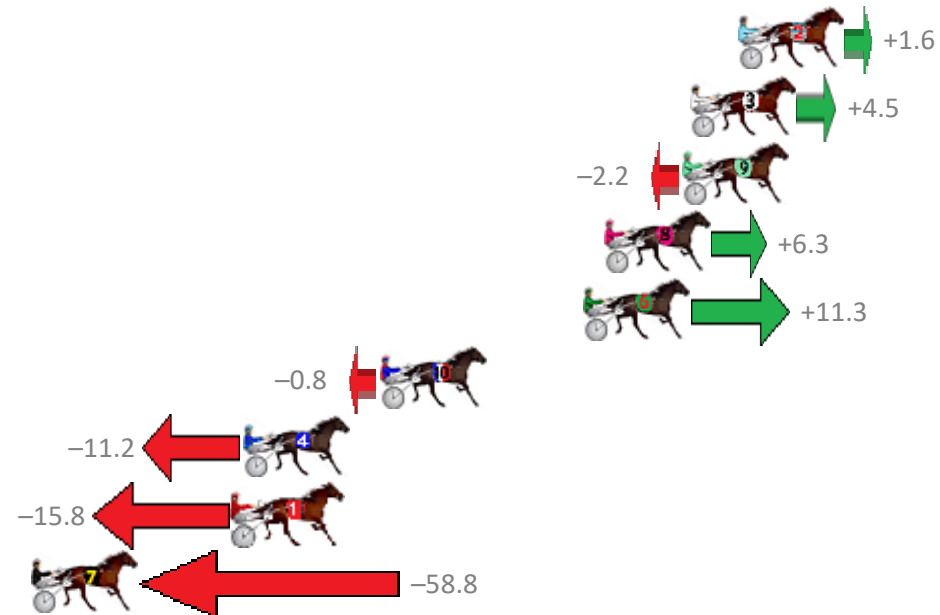

Redcliffe Race 6 Distance 1780m

Thursday, 13 September 2018

Gross Time: 2:10.60 MileRate: 1:58.10 LeadTime: 11.30s First Qtr: 29.80s Second Qtr: 30.20s Third Qtr: 29.90s Fourth Qtr: 29.40s

NoHorse	Plc	Margin	Time	800Time (W)	400 Time (W)
2 OLIVER WINKLE	1	0.0m	2:10.60	59.18s (1)	29.33s (1)
3 MY SECRET TORQUE	2	1.9m	2:10.74	58.97s (1)	29.11s (1)
9 UNASSUMING CHAMP	3	2.2m	2:10.76	59.46s (0)	29.56s (0)
8 ARBIT MAJOR	4	5.3m	2:10.99	58.83s (1)	29.00s (1)
6 INVITE ONLY	5	6.1m	2:11.05	58.46s (1)	28.58s (1)
10 FAMOUS SHOES	6	14.2m	2:11.64	59.36s (0)	29.09s (0)
4 FLASHING GOOD TIME	7	19.6m	2:12.04	60.13s (0)	29.83s (0)
1 ANNAS BEST	8	20.0m	2:12.07	60.47s (0)	30.43s (0)
7 JOHNNYCAKE	9	109.2m	2:18.63	63.66s (0)	33.60s (0)

Finish Position and metres gained from 800m

Sectionals
Powered by

Returning 15 September 2018

PJ Harness Analyser

Master harness racing with the power of sectionals

Owners, Trainers and Punters - Check out what's new at www.pjdata.com.au

The Racing Queensland Board (trading as Racing Queensland) and provider are not responsible for the completeness or accuracy of any of the information contained herein, and makes no representations about its suitability for any purpose.