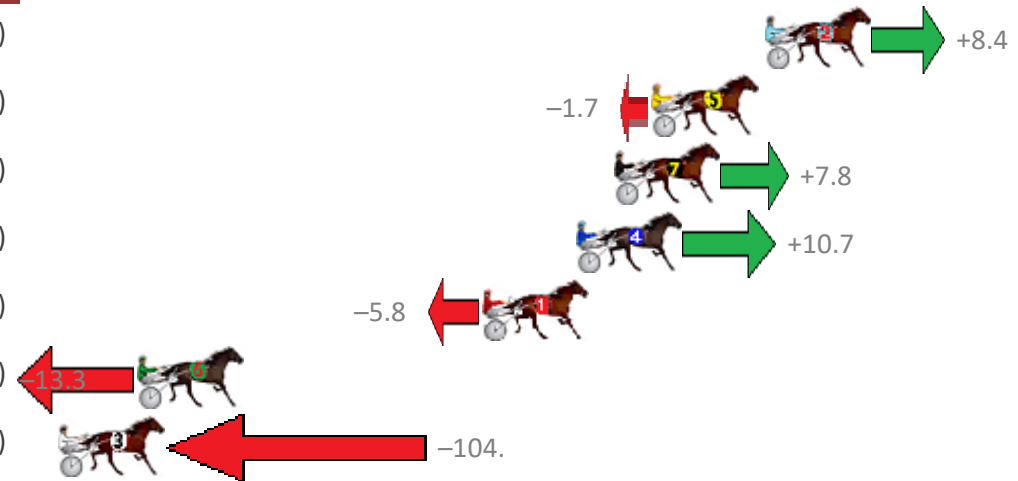

Redcliffe Race 3 Distance 2040m

Thursday, 13 September 2018

Gross Time: 2:32.70 MileRate: 2:00.50 LeadTime: 31.20s First Qtr: 31.00s Second Qtr: 30.60s Third Qtr: 29.50s Fourth Qtr: 30.40s

NoHorse	Plc	Margin	Time	800Time (W)	400 Time (W)
2 ARTS PEREGRINE	1	0.0m	2:32.70	59.27s (1)	30.07s (1)
5 INCITER	2	4.5m	2:33.04	60.03s (1)	30.74s (1)
7 BETTOR WATCH HIM	3	6.0m	2:33.16	59.32s (1)	30.20s (1)
4 WAVEDANCER	4	7.5m	2:33.27	59.10s (1)	29.98s (1)
1 CHEYENNE WARRIOR	5	11.2m	2:33.55	60.33s (0)	30.75s (0)
6 MODERN THOUGHT	6	24.9m	2:34.59	60.90s (0)	31.46s (0)
3 CLASSYTOFF	7	104.4m	2:40.63	67.72s (0)	38.20s (0)

Finish Position and metres gained from 800m

Sectionals
Powered by

Returning 15 September 2018

PJ Harness Analyser

Master harness racing with the power of sectionals

Owners, Trainers and Punters - Check out what's new at www.pjdata.com.au

The Racing Queensland Board (trading as Racing Queensland) and provider are not responsible for the completeness or accuracy of any of the information contained herein, and makes no representations about its suitability for any purpose.