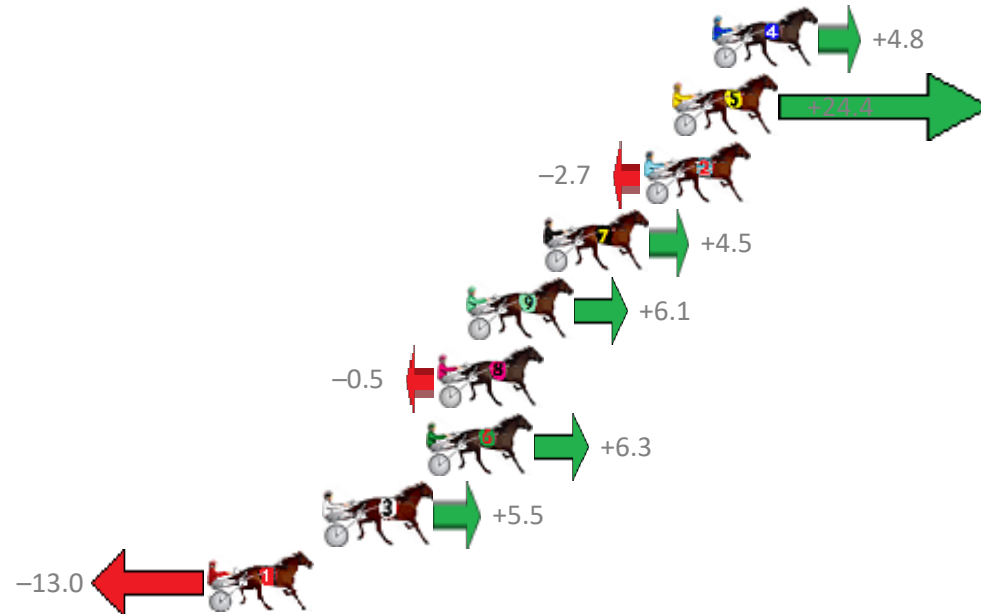

Redcliffe Race 8 Distance 1780m

Thursday, 13 September 2018

Gross Time: 2:12.30 MileRate: 1:59.60 LeadTime: 11.70s First Qtr: 31.20s Second Qtr: 31.30s Third Qtr: 28.50s Fourth Qtr: 29.60s

NoHorse	Plc	Margin	Time	800Time (W)	400 Time (W)
4 STEVIE DEE	1	0.0m	2:12.30	57.75s (1)	29.27s (0)
5 ONE MANS PASS	2	1.6m	2:12.42	56.33s (1)	29.26s (2)
2 TELL THE FUTURE	3	2.7m	2:12.50	58.30s (0)	29.80s (0)
7 GUTS	4	6.7m	2:12.80	57.77s (0)	29.09s (1)
9 ITS ALL GO	5	9.7m	2:13.02	57.66s (1)	29.34s (2)
8 ONE TO TANGO	6	10.9m	2:13.11	58.14s (1)	29.78s (1)
6 LUVU GRAZAELLA	7	11.3m	2:13.14	57.64s (0)	28.96s (0)
3 GRINYDONTCHA	8	15.3m	2:13.43	57.70s (1)	29.36s (1)
1 IM ROLLING STONED	9	20.0m	2:13.78	59.04s (0)	30.22s (0)

Finish Position and metres gained from 800m

Sectionals
Powered by

Returning 15 September 2018

PJ Harness Analyser

Master harness racing with the power of sectionals

Owners, Trainers and Punters - Check out what's new at www.pjdata.com.au

The Racing Queensland Board (trading as Racing Queensland) and provider are not responsible for the completeness or accuracy of any of the information contained herein, and makes no representations about its suitability for any purpose.