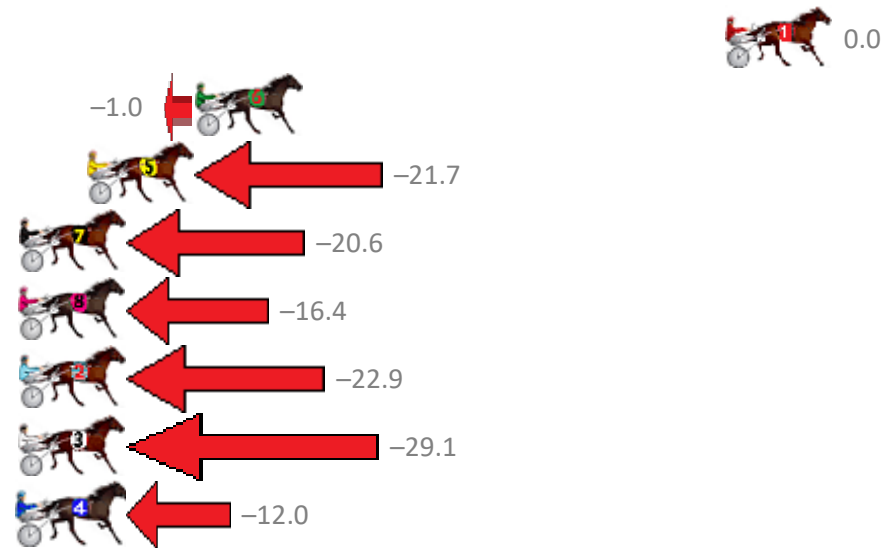

Redcliffe Race 2 Distance 2040m

Thursday, 13 September 2018

Gross Time: 2:33.10 MileRate: 2:00.80 LeadTime: 32.10s First Qtr: 30.40s Second Qtr: 31.90s Third Qtr: 29.20s Fourth Qtr: 29.50s

No	Horse	Plc	Margin	Time	800Time (W)	400 Time (W)
1	IM TOOT	1	0.0m	2:33.10	58.70s (0)	29.50s (0)
6	COAST WARNING	2	21.0m	2:34.65	58.77s (1)	30.55s (1)
5	TASCOTT LADY	3	25.3m	2:34.97	60.29s (1)	31.22s (1)
7	DIAMANTINA DEVIL	4	28.4m	2:35.19	60.21s (1)	31.36s (2)
8	EULO FLYER	5	32.2m	2:35.47	59.90s (1)	30.22s (0)
2	EVERY THINGS ROSEY	6	33.9m	2:35.60	60.38s (0)	30.89s (0)
3	PONOVER	7	34.3m	2:35.63	60.84s (0)	31.41s (0)
4	MONTENEGRO	8	37.2m	2:35.84	59.58s (1)	30.28s (1)

Finish Position and metres gained from 800m

Sectionals
Powered by

Returning 15 September 2018

PJ Harness Analyser

Master harness racing with the power of sectionals

Owners, Trainers and Punters - Check out what's new at www.pjdata.com.au

The Racing Queensland Board (trading as Racing Queensland) and provider are not responsible for the completeness or accuracy of any of the information contained herein, and makes no representations about its suitability for any purpose.