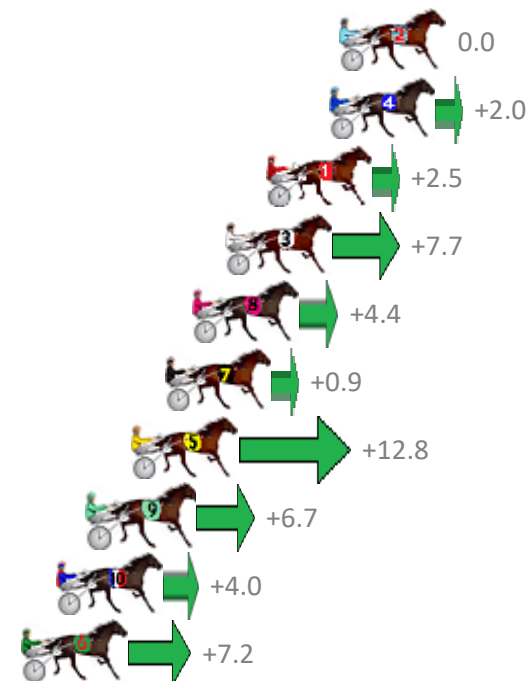

Albion Park Race 7 Distance 2138m

Saturday, 1 September 2018

Gross Time: 2:37.90 MileRate: 1:58.90 LeadTime: 38.10s First Qtr: 31.40s Second Qtr: 30.10s Third Qtr: 29.30s Fourth Qtr: 29.00s

NoHorse	Plc	Margin	Time	800Time (W)	400 Time (W)
2 LUVUMUM	1	0.0m	2:37.90	58.30s (0)	29.00s (0)
4 ARCACHON	2	0.4m	2:37.93	58.15s (1)	28.91s (1)
1 HAVETOGETAWAYMOR	3	2.9m	2:38.11	58.12s (0)	28.85s (0)
3 KEILOR MISTY	4	4.5m	2:38.23	57.74s (1)	28.54s (1)
8 MOTU REAL STYLE	5	5.8m	2:38.32	57.98s (0)	28.75s (0)
7 BURNING AMBITION	6	6.9m	2:38.40	58.23s (1)	29.05s (1)
5 CALL ME YOURS	7	8.2m	2:38.49	57.37s (1)	28.14s (1)
9 MIGHT AND MAIN	8	9.9m	2:38.62	57.81s (1)	28.60s (1)
10 LIFEINHEAVEN	9	11.2m	2:38.71	58.01s (0)	28.80s (0)
6 CAESARS ASTRUM	10	12.6m	2:38.81	57.78s (0)	28.55s (0)

Finish Position and metres gained from 800m

Sectionals
Powered by

Returning 15 September 2018

PJ Harness Analyser

Master harness racing with the power of sectionals

Owners, Trainers and Punters - Check out what's new at www.pjdata.com.au

The Racing Queensland Board (trading as Racing Queensland) and provider are not responsible for the completeness or accuracy of any of the information contained herein, and makes no representations about its suitability for any purpose.