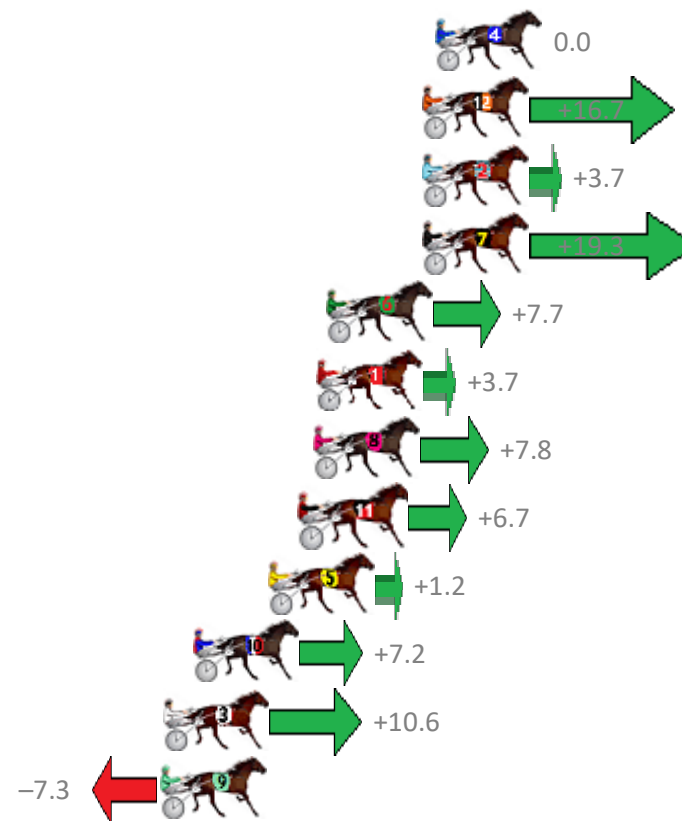

Albion Park Race 1 Distance 2138m

Saturday, 1 September 2018

Gross Time: 2:34.20 MileRate: 1:56.10 LeadTime: 36.70s First Qtr: 30.10s Second Qtr: 29.50s Third Qtr: 28.80s Fourth Qtr: 29.10s

NoHorse	Plc	Margin	Time	800Time (W)	400 Time (W)
4 ROCK WITH SAM	1	0.0m	2:34.20	57.90s (0)	29.10s (0)
12 OUTLAW FELLA	2	0.5m	2:34.24	56.69s (2)	28.34s (2)
2 EL MAJOR	3	0.5m	2:34.24	57.63s (0)	28.83s (0)
7 DEECAESAR	4	0.5m	2:34.24	56.50s (1)	28.03s (2)
6 LIKEALLOFUS	5	4.3m	2:34.51	57.34s (1)	28.54s (1)
1 SPIKE BROMAC	6	4.7m	2:34.54	57.63s (0)	28.82s (0)
8 LUCKY VOODOO	7	4.8m	2:34.55	57.34s (0)	28.50s (0)
11 THE MUSE	8	5.3m	2:34.59	57.42s (2)	29.02s (2)
5 MY MASTERCRAFTSMA	9	6.6m	2:34.68	57.81s (1)	29.04s (1)
10 CLASSY GUY	10	9.6m	2:34.90	57.38s (0)	28.55s (0)
3 ITS JUST KENNY	11	10.8m	2:34.99	57.13s (0)	28.23s (0)
9 OUR CHITTYBANGBANG	12	10.9m	2:34.99	58.43s (1)	29.66s (1)

Finish Position and metres gained from 800m

Sectionals
Powered by

Returning 15 September 2018

PJ Harness Analyser

Master harness racing with the power of sectionals

Owners, Trainers and Punters - Check out what's new at www.pjdata.com.au

The Racing Queensland Board (trading as Racing Queensland) and provider are not responsible for the completeness or accuracy of any of the information contained herein, and makes no representations about its suitability for any purpose.