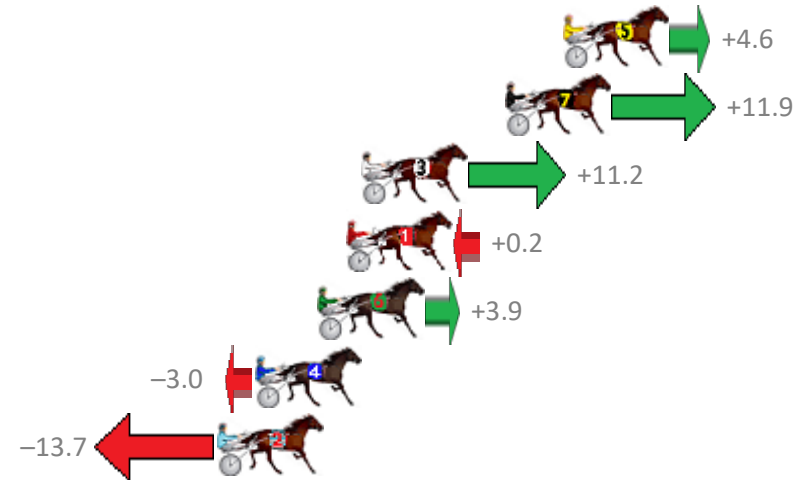

Albion Park Race 9 Distance 2647m

Saturday, 1 September 2018

Gross Time: 3:23.60 MileRate: 2:02.40 LeadTime: 81.70s First Qtr: 31.20s Second Qtr: 31.60s Third Qtr: 29.70s Fourth Qtr: 29.40s

NoHorse	Plc	Margin	Time	800Time (W)	400 Time (W)
5 GIACOMO	1	0.0m	3:23.60	58.76s (0)	29.16s (1)
7 OUR OVERANOVA	2	2.3m	3:23.77	58.22s (1)	28.85s (1)
3 SENITAS SUCCESS	3	8.0m	3:24.19	58.27s (1)	28.87s (1)
1 SOUTHERN ALPS	4	8.6m	3:24.23	59.09s (0)	29.43s (0)
6 RELEVEN DREAM	5	9.7m	3:24.31	58.81s (0)	29.11s (0)
4 SPUD	6	12.2m	3:24.50	59.32s (1)	29.93s (2)
2 JUSTABITNOISY	7	13.7m	3:24.61	60.11s (0)	30.41s (0)

Finish Position and metres gained from 800m

Sectionals
Powered by

Returning 15 September 2018

PJ Harness Analyser

Master harness racing with the power of sectionals

Owners, Trainers and Punters - Check out what's new at www.pjdata.com.au

The Racing Queensland Board (trading as Racing Queensland) and provider are not responsible for the completeness or accuracy of any of the information contained herein, and makes no representations about its suitability for any purpose.