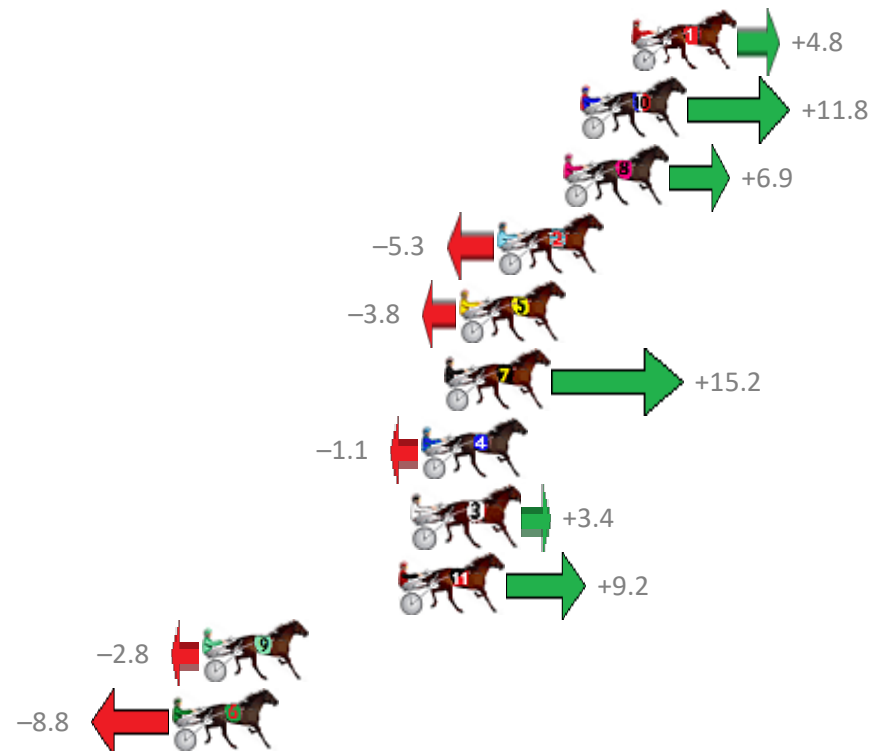

Albion Park Race 3 Distance 1660m

Saturday, 1 September 2018

Gross Time: 1:59.30 MileRate: 1:55.60 LeadTime: 3.60s First Qtr: 28.50s Second Qtr: 29.90s Third Qtr: 28.60s Fourth Qtr: 28.70s

No	Horse	Plc	Margin	Time	800Time (W)	400 Time (W)
1	OFFICIANADO	1	0.0m	1:59.30	56.96s (0)	28.31s (0)
10	TOP FLIGHT CRUIZE	2	2.0m	1:59.44	56.45s (0)	27.68s (0)
8	RIVERLEIGH JEFF	3	2.7m	1:59.49	56.81s (0)	28.06s (0)
2	NED PEPPER	4	5.3m	1:59.68	57.68s (0)	29.08s (0)
5	NIKALONG HENRY	5	6.8m	1:59.79	57.57s (1)	28.70s (1)
7	SOLDIER OF FORTUNE	6	7.4m	1:59.83	56.21s (2)	27.71s (1)
4	THE PURITAN	7	8.3m	1:59.90	57.38s (1)	28.48s (1)
3	KAANAPALI	8	8.6m	1:59.92	57.06s (1)	28.15s (1)
11	TACT OLLIE	9	9.2m	1:59.96	56.64s (2)	27.62s (2)
9	MONIVAE	10	17.0m	2:00.52	57.50s (2)	28.53s (3)
6	SIR JULIAN	11	18.2m	2:00.61	57.93s (2)	28.89s (2)

Finish Position and metres gained from 800m

Sectionals
Powered by

Returning 15 September 2018

PJ Harness Analyser

Master harness racing with the power of sectionals

Owners, Trainers and Punters - Check out what's new at www.pjdata.com.au

The Racing Queensland Board (trading as Racing Queensland) and provider are not responsible for the completeness or accuracy of any of the information contained herein, and makes no representations about its suitability for any purpose.