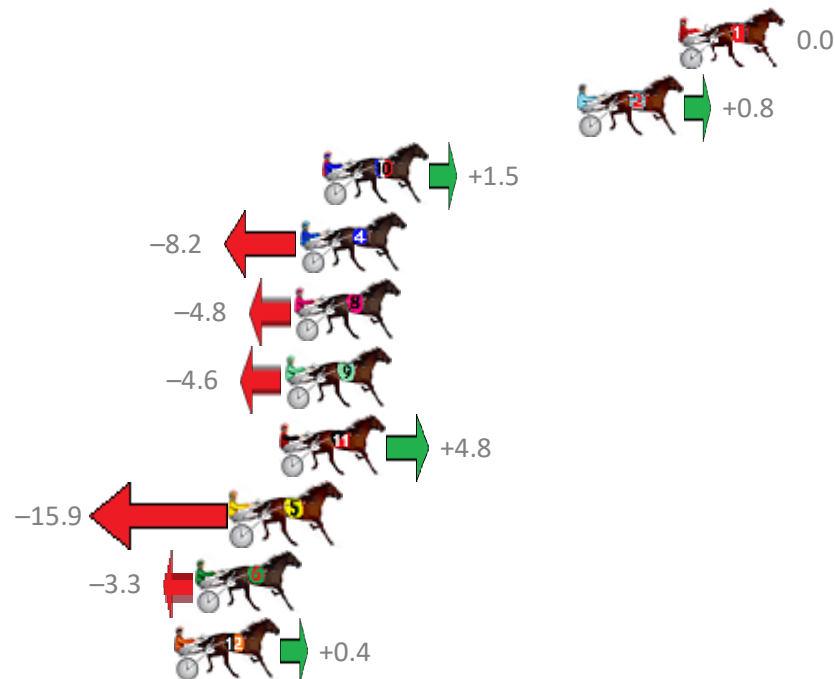

Albion Park Race 5 Distance 1660m

Saturday, 1 September 2018

Gross Time: 1:58.10 MileRate: 1:54.50 LeadTime: 3.50s First Qtr: 27.90s Second Qtr: 29.90s Third Qtr: 28.40s Fourth Qtr: 28.40s

NoHorse	Plc	Margin	Time	800Time (W)	400 Time (W)
1 BRING ON LEFTY	1	0.0m	1:58.10	56.80s (0)	28.40s (0)
2 WATTLEBANK FLYER	2	4.0m	1:58.38	56.74s (0)	28.39s (0)
10 ILLAWONG DREAMTIM	3	14.1m	1:59.10	56.69s (0)	27.94s (0)
4 FIFTH EDITION	4	15.0m	1:59.17	57.38s (1)	28.83s (1)
8 PROFICIENT	5	15.2m	1:59.18	57.14s (0)	28.40s (0)
9 KOTARE YORK	6	15.6m	1:59.21	57.13s (1)	28.56s (1)
11 VADER	7	15.8m	1:59.22	56.46s (0)	27.70s (0)
5 ALPHA STYX	8	17.7m	1:59.36	57.93s (1)	29.53s (1)
6 FIOKI	9	19.1m	1:59.46	57.03s (1)	28.48s (1)
12 RORY MACH	10	20.0m	1:59.52	56.77s (1)	28.23s (1)

Finish Position and metres gained from 800m

Sectionals
Powered by

Returning 15 September 2018

PJ Harness Analyser

Master harness racing with the power of sectionals

Owners, Trainers and Punters - Check out what's new at www.pjdata.com.au

The Racing Queensland Board (trading as Racing Queensland) and provider are not responsible for the completeness or accuracy of any of the information contained herein, and makes no representations about its suitability for any purpose.