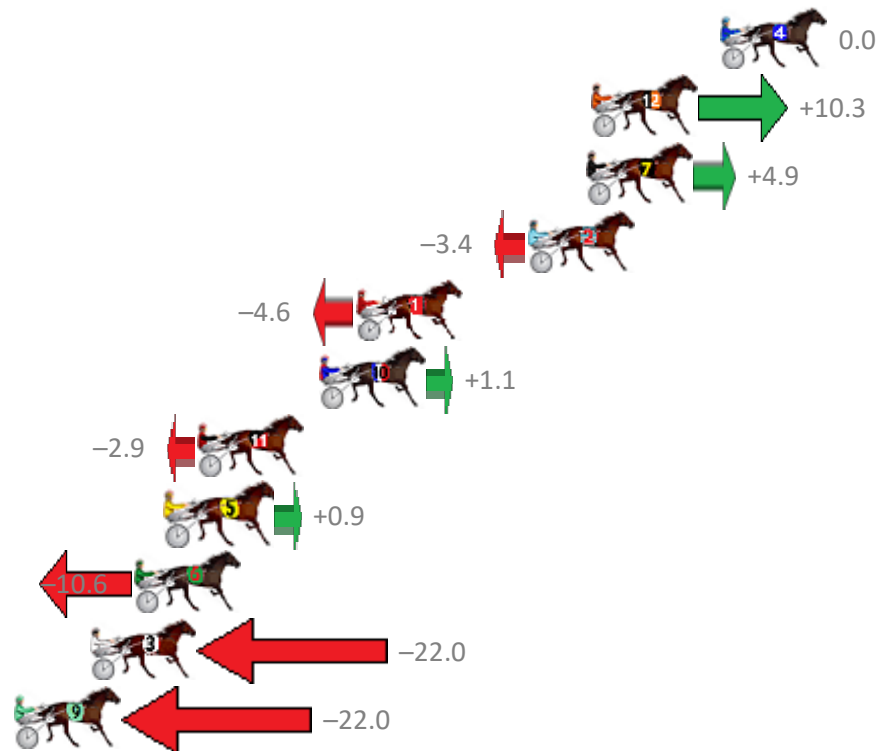

Albion Park Race 2 Distance 1660m

Saturday, 1 September 2018

Gross Time: 1:57.50 MileRate: 1:53.90 LeadTime: 3.50s First Qtr: 27.80s Second Qtr: 29.40s Third Qtr: 28.70s Fourth Qtr: 28.10s

NoHorse	Plc	Margin	Time	800Time (W)	400 Time (W)
4 SECRET JACK	1	0.0m	1:57.50	56.80s (0)	28.10s (0)
12 UNTITLED	2	5.1m	1:57.86	56.07s (3)	27.90s (2)
7 UNCLE PETER	3	5.3m	1:57.87	56.45s (3)	28.22s (2)
2 TED WEST	4	7.6m	1:58.03	57.04s (0)	28.31s (0)
1 PSYCHEDELIC	5	14.4m	1:58.51	57.13s (1)	28.45s (0)
10 MUSCLE MACH	6	15.9m	1:58.62	56.72s (0)	28.18s (0)
11 HOT ROD HEAVEN	7	20.7m	1:58.95	57.01s (2)	28.60s (2)
5 THUNDER MAC	8	21.9m	1:59.04	56.74s (0)	28.26s (1)
6 VETTEL	9	23.2m	1:59.13	57.55s (2)	28.68s (1)
3 ONE WISE MAN	10	25.0m	1:59.26	58.36s (1)	29.60s (1)
9 OCEANS PREDATOR	11	30.0m	1:59.61	58.36s (2)	29.48s (1)

Finish Position and metres gained from 800m

Sectionals
Powered by

Returning 15 September 2018

PJ Harness Analyser

Master harness racing with the power of sectionals

Owners, Trainers and Punters - Check out what's new at www.pjdata.com.au

The Racing Queensland Board (trading as Racing Queensland) and provider are not responsible for the completeness or accuracy of any of the information contained herein, and makes no representations about its suitability for any purpose.