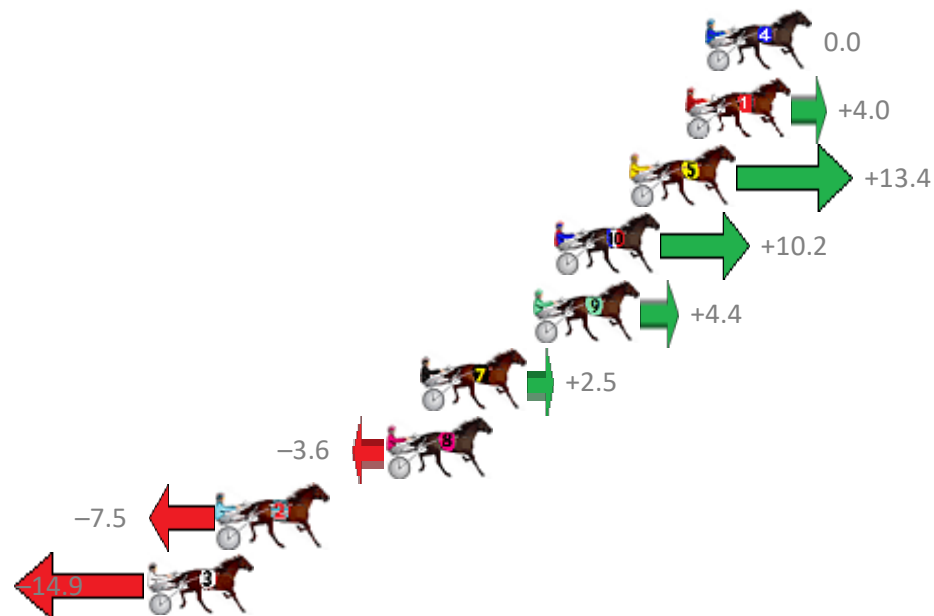

Albion Park Race 4 Distance 2138m

Saturday, 1 September 2018

Gross Time: 2:34.60 MileRate: 1:56.30 LeadTime: 35.80s First Qtr: 30.80s Second Qtr: 30.20s Third Qtr: 29.10s Fourth Qtr: 28.70s

NoHorse	Plc	Margin	Time	800Time (W)	400 Time (W)
4 LOCKTON LUCK	1	0.0m	2:34.60	57.80s (0)	28.70s (0)
1 MARKEY OH MARKEY	2	0.8m	2:34.66	57.51s (0)	28.44s (0)
5 IZZY WATT	3	3.0m	2:34.82	56.83s (1)	28.03s (2)
10 MAFUTA VAUTIN	4	6.0m	2:35.03	57.06s (2)	28.57s (2)
9 OUR WALL STREET WOL	5	6.8m	2:35.09	57.48s (2)	28.96s (2)
7 STORMFORTHEBOYS	6	11.3m	2:35.41	57.62s (0)	28.43s (0)
8 JERRYS JET	7	12.6m	2:35.50	58.06s (0)	28.89s (0)
2 TOP TRIO	8	19.3m	2:35.98	58.34s (1)	29.12s (1)
3 COLD IDEAL	9	22.1m	2:36.19	58.88s (1)	29.65s (1)

Finish Position and metres gained from 800m

Sectionals
Powered by

Returning 15 September 2018

PJ Harness Analyser

Master harness racing with the power of sectionals

Owners, Trainers and Punters - Check out what's new at www.pjdata.com.au

The Racing Queensland Board (trading as Racing Queensland) and provider are not responsible for the completeness or accuracy of any of the information contained herein, and makes no representations about its suitability for any purpose.