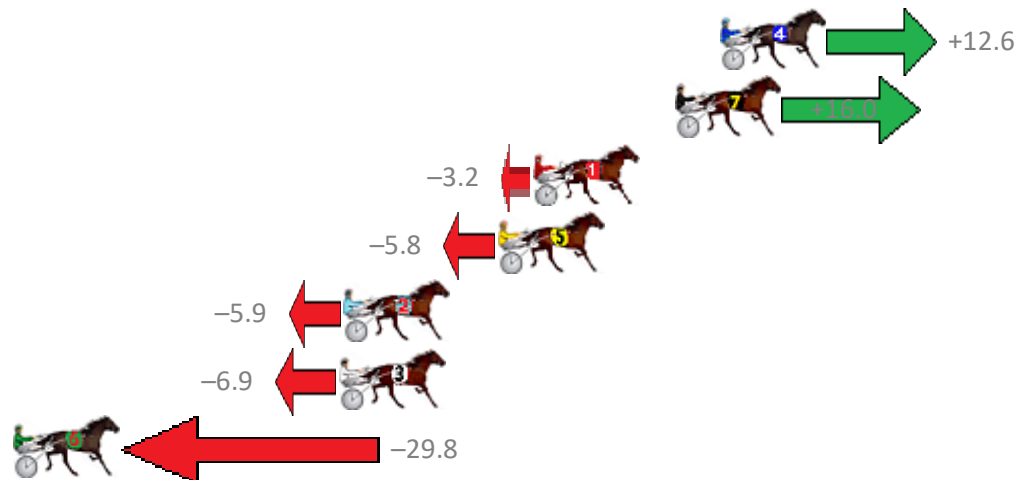

Albion Park Race 3 Distance 1660m

Tuesday, 21 August 2018

Gross Time: 2:05.70 MileRate: 2:01.90 LeadTime: 3.50s First Qtr: 28.30s Second Qtr: 32.50s Third Qtr: 31.00s Fourth Qtr: 30.40s

NoHorse	Plc	Margin	Time	800Time (W)	400 Time (W)
4 RUM AND SCHOTZ	1	0.0m	2:05.70	60.43s (1)	29.76s (2)
7 TAXI METER	2	1.8m	2:05.84	60.17s (1)	30.26s (2)
1 SHIMANSHYNE	3	7.4m	2:06.26	61.65s (0)	30.49s (0)
5 TIMSTAR	4	8.8m	2:06.37	61.85s (1)	31.07s (1)
2 TILDALYN	5	14.9m	2:06.83	61.85s (0)	30.70s (0)
3 FORTYFIVE ROCK	6	15.1m	2:06.85	61.93s (1)	31.17s (1)
6 RANCHO MAN	7	29.8m	2:07.96	63.69s (0)	32.51s (0)

Finish Position and metres gained from 800m

Trots Sectionals
Powered by
www.pjdata.com.au
Home of PJ Trots Analyser

The Racing Queensland Board (trading as Racing Queensland) and provider are not responsible for the completeness or accuracy of any of the information contained herein, and makes no representations about its suitability for any purpose.