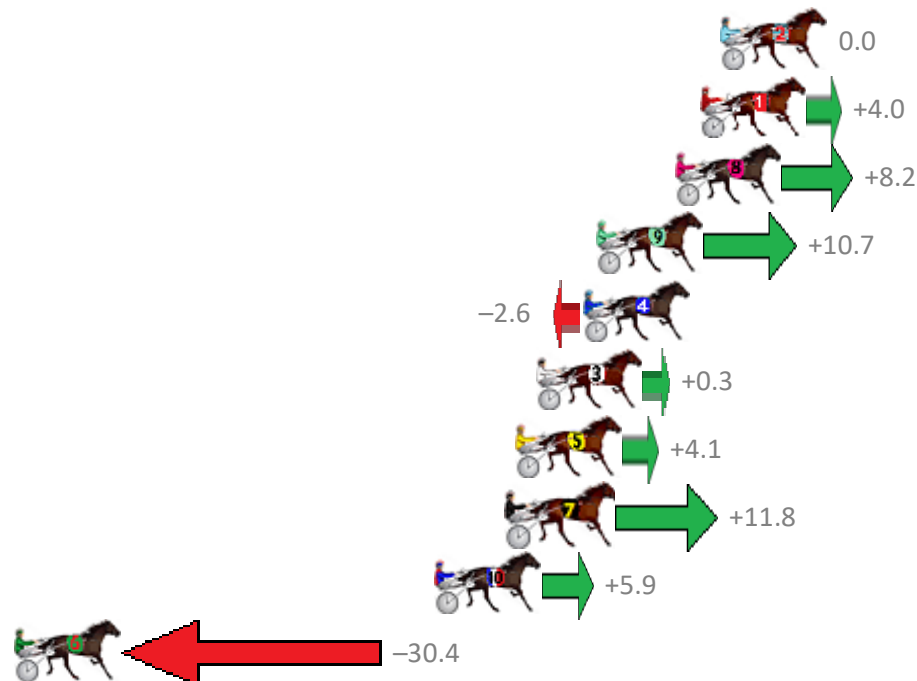

Albion Park Race 9 Distance 1660m

Tuesday, 21 August 2018

Gross Time: 2:02.10 MileRate: 1:58.40 LeadTime: 3.50s First Qtr: 29.20s Second Qtr: 30.90s Third Qtr: 29.20s Fourth Qtr: 29.30s

NoHorse	Plc	Margin	Time	800Time (W)	400 Time (W)
2 GLENFERRIE DUSTER	1	0.0m	2:02.10	58.50s (0)	29.30s (0)
1 BETTING BARON	2	0.8m	2:02.16	58.21s (0)	29.05s (0)
8 FAMOUS SHOES	3	1.8m	2:02.23	57.90s (0)	28.79s (0)
9 HAVETOGETAWAYMOR	4	4.9m	2:02.46	57.72s (0)	28.65s (0)
4 ROCKWITH THEDEVIL	5	5.4m	2:02.50	58.69s (1)	29.51s (1)
3 IM NORMA JEAN	6	7.3m	2:02.63	58.48s (1)	29.28s (1)
5 LOTS MORE GRINS	7	8.1m	2:02.69	58.20s (1)	29.04s (2)
7 ARES	8	8.4m	2:02.72	57.64s (0)	28.46s (0)
10 ALWAYS A JEWEL	9	11.3m	2:02.93	58.07s (1)	28.91s (1)
6 MACS CHOICE	10	80.4m	2:07.99	60.72s (0)	30.79s (0)

Finish Position and metres gained from 800m

Trots Sectionals
Powered by
www.pjdata.com.au
Home of PJ Trots Analyser

The Racing Queensland Board (trading as Racing Queensland) and provider are not responsible for the completeness or accuracy of any of the information contained herein, and makes no representations about its suitability for any purpose.