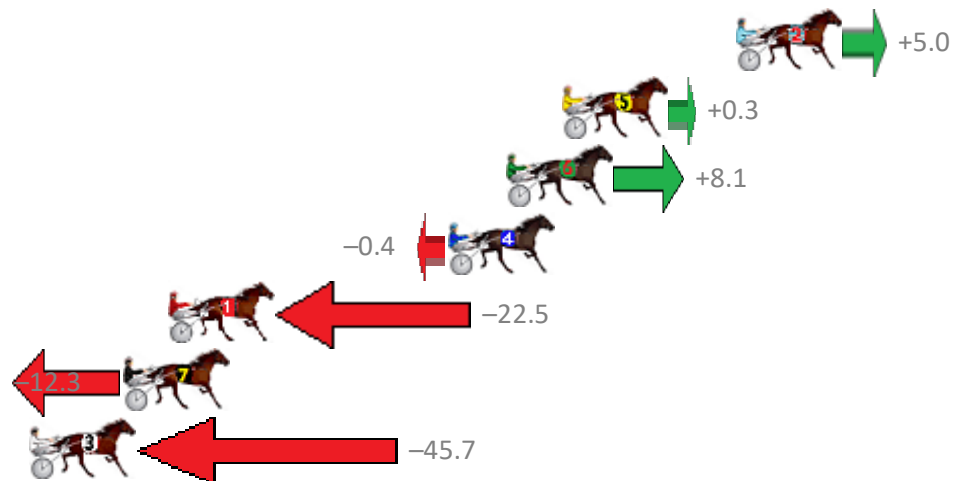

Albion Park Race 1 Distance 1660m

Tuesday, 21 August 2018

Gross Time: 2:03.00 MileRate: 1:59.20 LeadTime: 3.50s First Qtr: 28.70s Second Qtr: 29.90s Third Qtr: 30.50s Fourth Qtr: 30.40s

NoHorse	Plc	Margin	Time	800Time (W)	400 Time (W)
2 CANDYFLOSS	1	0.0m	2:03.00	60.52s (0)	30.07s (0)
5 BEEF CITY STARZZZ	2	6.9m	2:03.52	60.88s (1)	30.62s (2)
6 MAKINMEFEELGOOD	3	9.1m	2:03.69	60.28s (1)	30.41s (2)
4 BOULDER CITY	4	11.4m	2:03.87	60.93s (0)	30.61s (0)
1 WHERE'S TASCOTT	5	22.5m	2:04.71	62.61s (0)	32.11s (0)
7 VIC HUNTER	6	24.3m	2:04.85	61.84s (1)	31.43s (1)
3 SOMEHOWSOMEWAY	7	47.7m	2:06.63	64.38s (1)	33.54s (1)

Finish Position and metres gained from 800m

Trots Sectionals
Powered by
www.pjdata.com.au
Home of PJ Trots Analyser

The Racing Queensland Board (trading as Racing Queensland) and provider are not responsible for the completeness or accuracy of any of the information contained herein, and makes no representations about its suitability for any purpose.