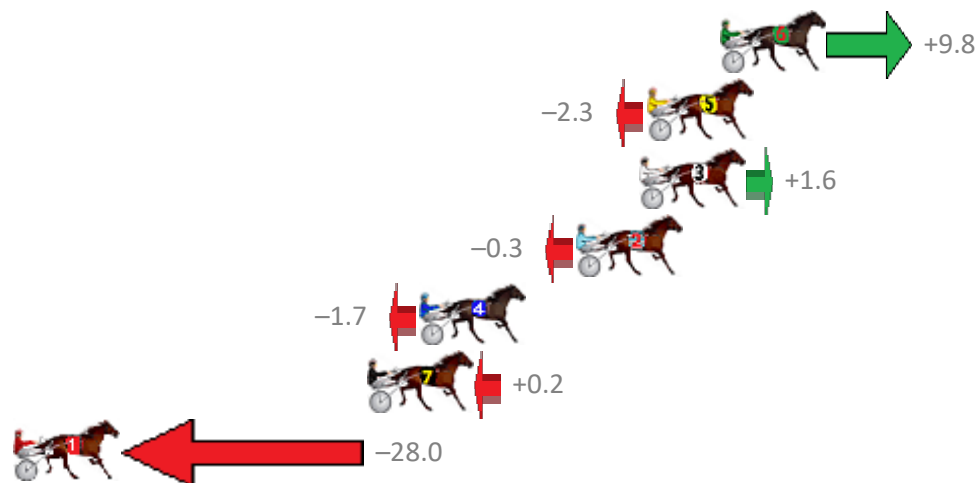

Albion Park Race 4 Distance 2138m

Tuesday, 21 August 2018

Gross Time: 2:35.40 MileRate: 1:56.90 LeadTime: 37.30s First Qtr: 29.50s Second Qtr: 29.30s Third Qtr: 30.10s Fourth Qtr: 29.20s

NoHorse	Plc	Margin	Time	800Time (W)	400 Time (W)
6 GERONIMO BEAU	1	0.0m	2:35.40	58.57s (1)	28.59s (1)
5 THE MUSE	2	2.9m	2:35.61	59.47s (1)	29.41s (1)
3 JUSTA DALE	3	3.2m	2:35.63	59.18s (1)	29.13s (1)
2 PROFICIENT	4	5.7m	2:35.82	59.32s (0)	28.92s (0)
4 KURAHAUPO GAMBLER	5	11.9m	2:36.27	59.43s (0)	29.06s (0)
7 MUCHO MACHO MAN	6	14.0m	2:36.42	59.29s (1)	29.27s (1)
1 RARING TO GO	7	28.0m	2:37.44	61.38s (0)	30.89s (0)

Finish Position and metres gained from 800m

Trots Sectionals
Powered by
www.pjdata.com.au
Home of PJ Trots Analyser

The Racing Queensland Board (trading as Racing Queensland) and provider are not responsible for the completeness or accuracy of any of the information contained herein, and makes no representations about its suitability for any purpose.