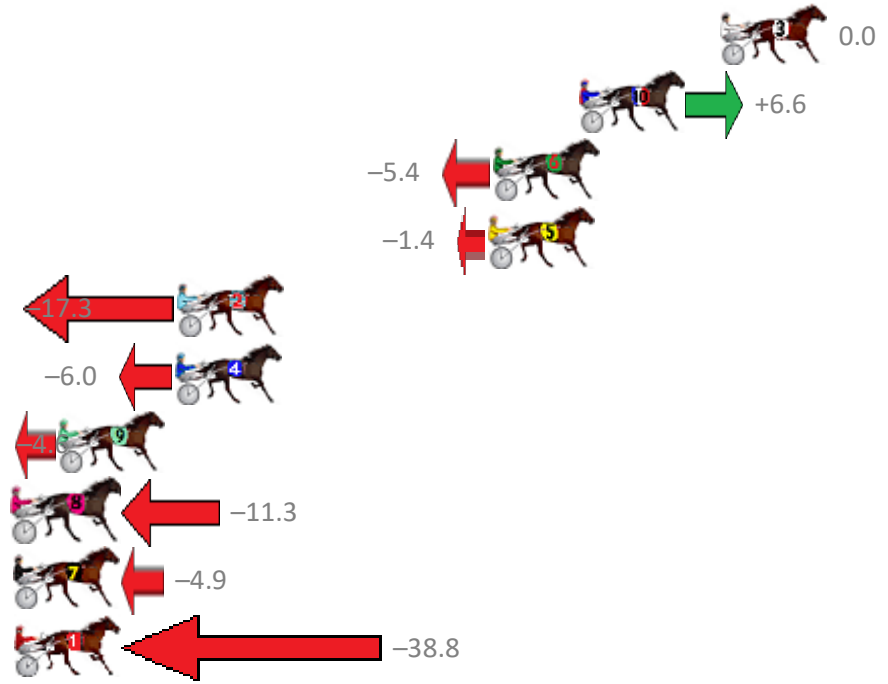

Albion Park Race 5 Distance 1660m

Tuesday, 21 August 2018

Gross Time: 2:00.20 MileRate: 1:56.50 LeadTime: 3.60s First Qtr: 28.50s Second Qtr: 30.70s Third Qtr: 29.70s Fourth Qtr: 27.70s

NoHorse	Plc	Margin	Time	800Time (W)	400 Time (W)
3 TUESDAYS FELLA	1	0.0m	2:00.20	57.40s (0)	27.70s (0)
10 MAYWYNS COURAGE	2	5.6m	2:00.59	56.93s (1)	27.85s (2)
6 HIGH ON MONTANA	3	9.0m	2:00.82	57.79s (1)	28.18s (1)
5 ZED CODE	4	9.2m	2:00.84	57.50s (1)	27.76s (1)
2 MAESTRO MAC	5	21.5m	2:01.69	58.64s (0)	28.83s (0)
4 TORI MAY	6	21.6m	2:01.70	57.83s (0)	28.03s (0)
9 MERRYMACH	7	26.2m	2:02.01	57.73s (1)	28.48s (1)
8 ILL BE A LADY	8	28.1m	2:02.15	58.21s (1)	28.81s (2)
7 LAUGHING EMOJI	9	30.7m	2:02.33	57.75s (1)	28.66s (2)
1 ANN MATTGREGOR	10	49.2m	2:03.61	60.18s (0)	30.29s (0)

Finish Position and metres gained from 800m

Trots Sectionals
Powered by
www.pjdata.com.au
Home of PJ Trots Analyser

The Racing Queensland Board (trading as Racing Queensland) and provider are not responsible for the completeness or accuracy of any of the information contained herein, and makes no representations about its suitability for any purpose.