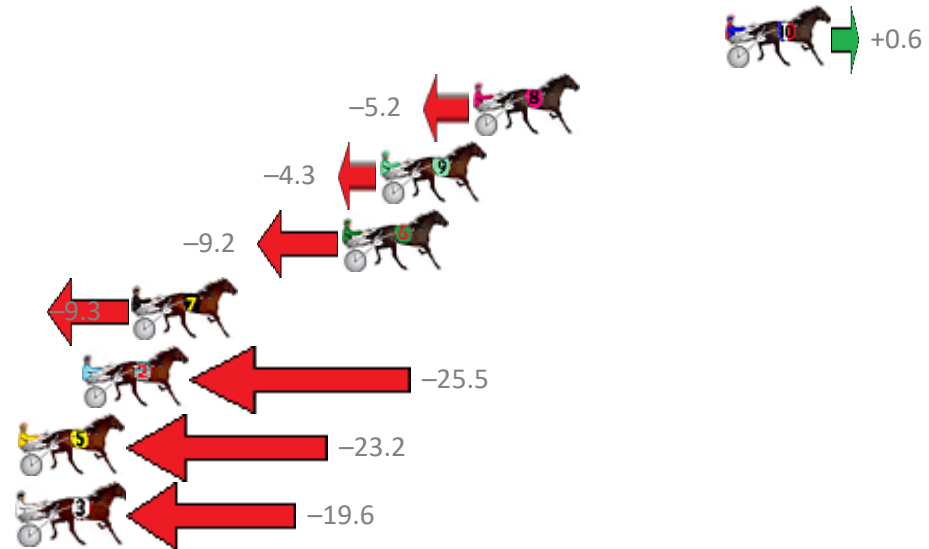

Albion Park Race 2 Distance 1660m

Tuesday, 21 August 2018

Gross Time: 2:01.70 MileRate: 1:58.00 LeadTime: 3.60s First Qtr: 28.50s Second Qtr: 30.00s Third Qtr: 30.00s Fourth Qtr: 29.60s

NoHorse	Plc	Margin	Time	800Time (W)	400 Time (W)
10 TOO GOOD FOR YOU	1	0.0m	2:01.70	59.56s (1)	29.59s (1)
8 HOLDINGNO CURRENCY	2	10.0m	2:02.44	59.99s (0)	30.01s (0)
9 IMPETUOSO	3	13.7m	2:02.71	59.92s (0)	29.86s (1)
6 MAYWYN A JUG ORTW	4	15.2m	2:02.82	60.29s (1)	30.31s (1)
7 BILLY CLUBFOOT	5	23.5m	2:03.44	60.29s (0)	30.38s (0)
2 SUBTLE SURPRISE	6	25.5m	2:03.59	61.50s (0)	31.49s (0)
5 BAMBOLE NERE	7	35.0m	2:04.29	61.33s (1)	31.41s (2)
3 DIAMONDS FOR COCO	8	36.2m	2:04.38	61.06s (1)	31.18s (2)

Finish Position and metres gained from 800m

Trots Sectionals
Powered by
www.pjdata.com.au
Home of PJ Trots Analyser

The Racing Queensland Board (trading as Racing Queensland) and provider are not responsible for the completeness or accuracy of any of the information contained herein, and makes no representations about its suitability for any purpose.