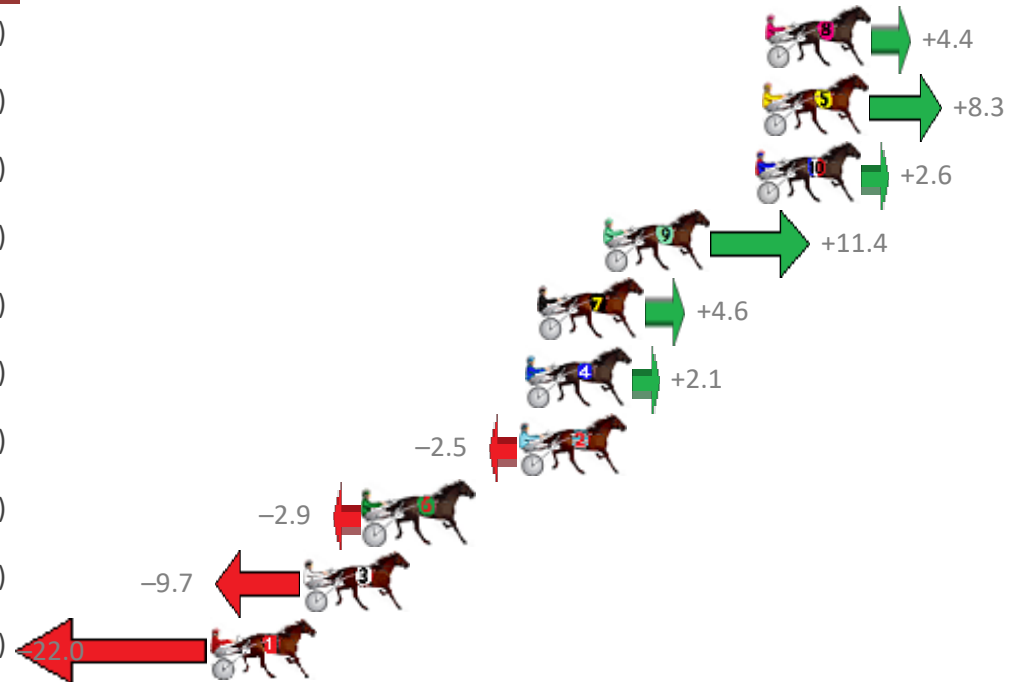

Albion Park Race 6 Distance 2138m

Tuesday, 21 August 2018

Gross Time: 2:38.00 MileRate: 1:58.90 LeadTime: 37.80s First Qtr: 30.50s Second Qtr: 32.40s Third Qtr: 29.60s Fourth Qtr: 27.70s

NoHorse	Plc	Margin	Time	800Time (W)	400 Time (W)
8 ARGYLE BEACH	1	0.0m	2:38.00	56.98s (0)	27.37s (0)
5 LENNY THE LEGEND	2	0.1m	2:38.01	56.71s (2)	27.65s (2)
10 LILAC FLASH	3	0.4m	2:38.03	57.11s (1)	27.67s (1)
9 BOBBIES GIRL	4	6.4m	2:38.44	56.48s (2)	27.31s (2)
7 SUBTLE DELIGHT	5	9.0m	2:38.62	56.97s (2)	27.82s (2)
4 HARD TO HEAR	6	9.5m	2:38.66	57.15s (1)	27.64s (1)
2 NIKALONG HENRY	7	9.7m	2:38.67	57.48s (1)	27.94s (1)
6 THE HARLEM HAMMER	8	15.9m	2:39.10	57.51s (0)	27.85s (0)
3 CONDAFEW	9	18.3m	2:39.27	57.99s (0)	28.34s (0)
1 WEE JIMMY	10	22.0m	2:39.52	58.88s (0)	29.22s (0)

Finish Position and metres gained from 800m

Trots Sectionals
Powered by
www.pjdata.com.au
Home of PJ Trots Analyser

The Racing Queensland Board (trading as Racing Queensland) and provider are not responsible for the completeness or accuracy of any of the information contained herein, and makes no representations about its suitability for any purpose.