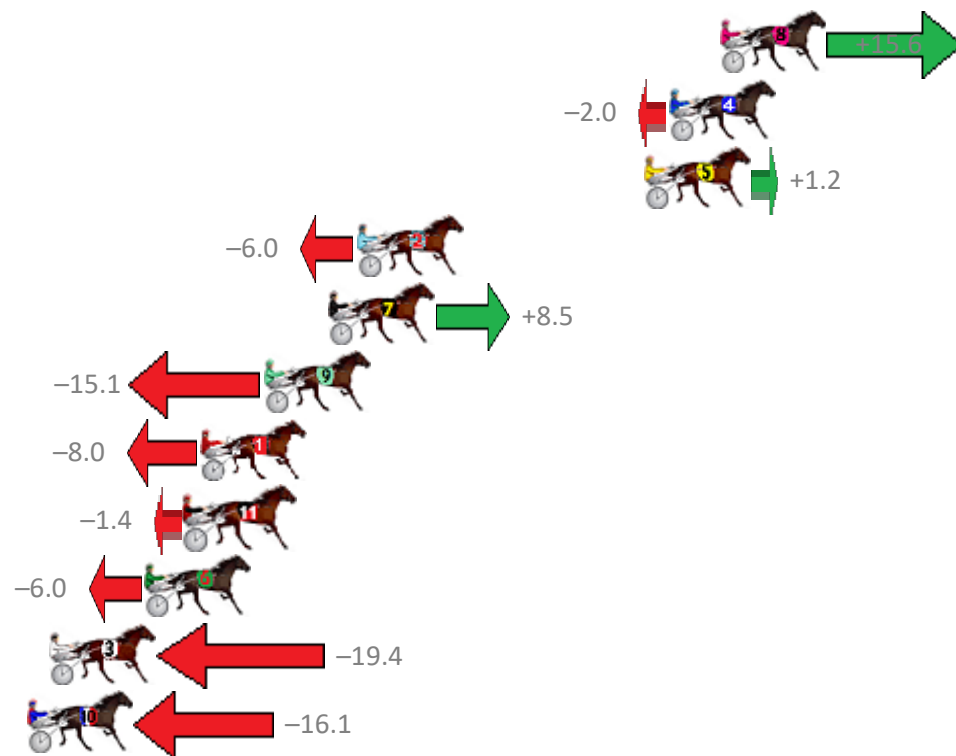

Albion Park Race 7 Distance 1660m

Tuesday, 21 August 2018

Gross Time: 1:59.20 MileRate: 1:55.50 LeadTime: 3.60s First Qtr: 28.40s Second Qtr: 29.80s Third Qtr: 29.60s Fourth Qtr: 27.80s

NoHorse	Plc	Margin	Time	800Time (W)	400 Time (W)
8 SPRING CAMPAIGN	1	0.0m	1:59.20	56.28s (1)	26.56s (1)
4 PINUP BOY	2	2.0m	1:59.34	57.54s (0)	27.94s (0)
5 MY SECRET TORQUE	3	3.0m	1:59.41	57.31s (0)	27.70s (0)
2 GOOD BOY OLIVER	4	14.4m	2:00.20	57.83s (0)	28.18s (0)
7 BLINGITTOTHEMAX	5	15.5m	2:00.28	56.79s (1)	26.96s (1)
9 COREY WILLIAM	6	18.1m	2:00.46	58.48s (1)	28.79s (1)
1 BRONZE ECSTASY	7	20.6m	2:00.63	57.97s (0)	28.27s (0)
11 TOOK YOUR TIME	8	21.2m	2:00.67	57.50s (1)	27.69s (1)
6 SUBTLE ADVICE	9	22.8m	2:00.78	57.83s (0)	27.51s (0)
3 REMEMBER MAC	10	26.6m	2:01.05	58.79s (1)	29.05s (1)
10 THERESACHANCE	11	27.5m	2:01.11	58.56s (1)	28.78s (1)

Finish Position and metres gained from 800m

Trots Sectionals
Powered by
www.pjdata.com.au
Home of PJ Trots Analyser

The Racing Queensland Board (trading as Racing Queensland) and provider are not responsible for the completeness or accuracy of any of the information contained herein, and makes no representations about its suitability for any purpose.