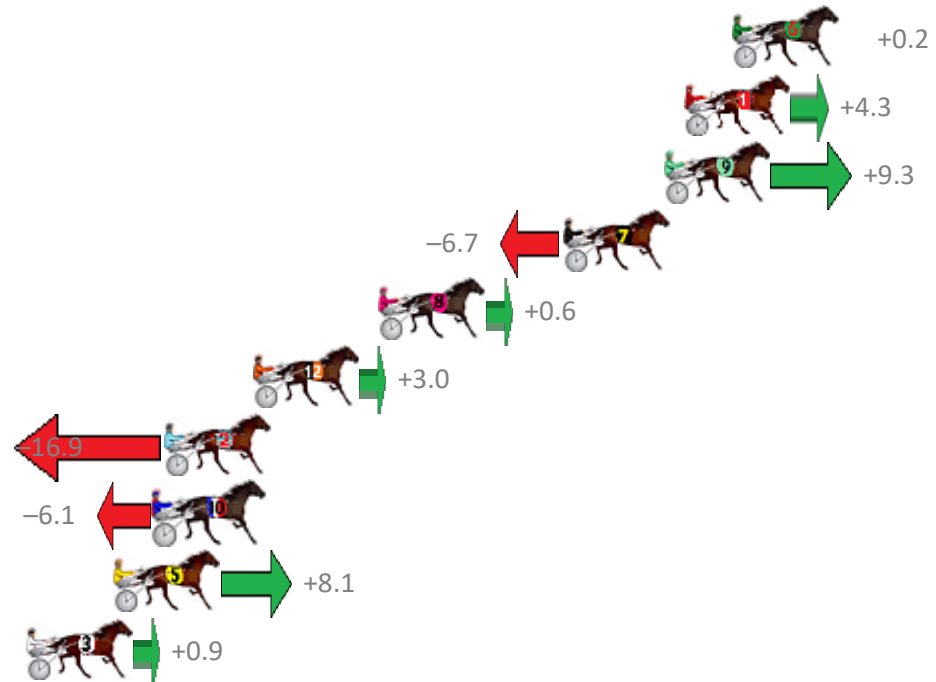

Albion Park Race 8 Distance 1660m

Tuesday, 21 August 2018

Gross Time: 1:58.00 MileRate: 1:54.40 LeadTime: 3.60s First Qtr: 27.00s Second Qtr: 28.80s Third Qtr: 28.70s Fourth Qtr: 29.90s

NoHorse	Plc	Margin	Time	800Time (W)	400 Time (W)
6 THREO	1	0.0m	1:58.00	58.59s (0)	29.75s (0)
1 OHOKA SQUIRE	2	1.9m	1:58.14	58.29s (0)	29.50s (0)
9 DIVAS DELIGHT	3	2.7m	1:58.20	57.92s (1)	29.58s (1)
7 BRING ON LEFTY	4	6.7m	1:58.50	59.09s (1)	30.40s (1)
8 BET IM SPECIAL	5	14.0m	1:59.05	58.56s (0)	29.89s (2)
12 LEXUS ON THE BEACH	6	19.0m	1:59.42	58.38s (1)	29.91s (4)
2 STAR BRUTUS	7	22.5m	1:59.68	59.84s (1)	30.65s (1)
10 SICILIAN SLUMBER	8	22.9m	1:59.71	59.05s (1)	30.33s (3)
5 GASMONKEY	9	24.5m	1:59.83	58.01s (1)	29.71s (1)
3 YANKEE STRUTTER	10	30.3m	2:00.26	58.53s (0)	30.10s (0)

Finish Position and metres gained from 800m

Trots Sectionals
Powered by
www.pjdata.com.au
Home of PJ Trots Analyser

The Racing Queensland Board (trading as Racing Queensland) and provider are not responsible for the completeness or accuracy of any of the information contained herein, and makes no representations about its suitability for any purpose.