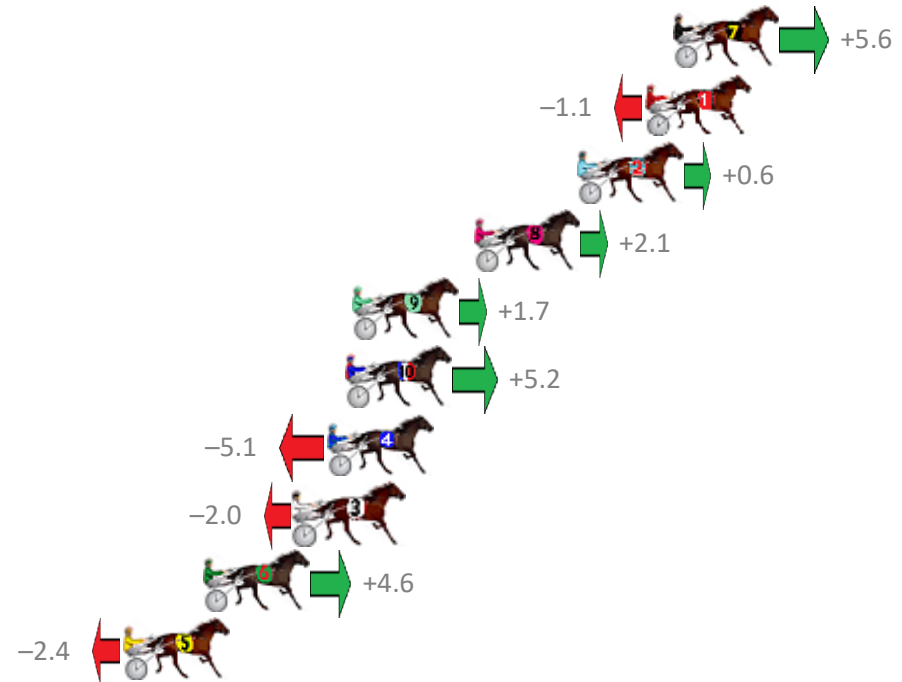

Redcliffe Race 5 Distance 2040m

Thursday, 9 August 2018

Gross Time: 2:32.60 MileRate: 2:00.40 LeadTime: 31.70s First Qtr: 31.30s Second Qtr: 31.70s Third Qtr: 28.90s Fourth Qtr: 29.00s

NoHorse	Plc	Margin	Time	800Time (W)	400 Time (W)
7 THUNDER MAC	1	0.0m	2:32.60	57.49s (0)	28.61s (0)
1 HEZ RAZOR SHARP	2	1.1m	2:32.68	57.98s (0)	29.08s (0)
2 BOB GAGE	3	3.8m	2:32.88	57.86s (1)	29.06s (1)
8 SMILING ARMADA	4	7.9m	2:33.17	57.75s (0)	28.79s (0)
9 READILY	5	12.7m	2:33.52	57.78s (0)	28.75s (0)
10 PALE BEAR BOO	6	13.0m	2:33.54	57.52s (1)	28.54s (1)
4 DOWNAN OUT	7	13.7m	2:33.59	58.27s (1)	29.46s (1)
3 MASTER DIP	8	15.0m	2:33.69	58.04s (1)	29.07s (1)
6 GAME WE PLAY	9	18.6m	2:33.95	57.57s (1)	28.72s (2)
5 FAT KENNYS DROP	10	21.8m	2:34.18	58.07s (0)	28.96s (0)

Finish Position and metres gained from 800m

Trots Sectionals
Powered by
www.pjdata.com.au
Home of PJ Trots Analyser

The Racing Queensland Board (trading as Racing Queensland) and provider are not responsible for the completeness or accuracy of any of the information contained herein, and makes no representations about its suitability for any purpose.