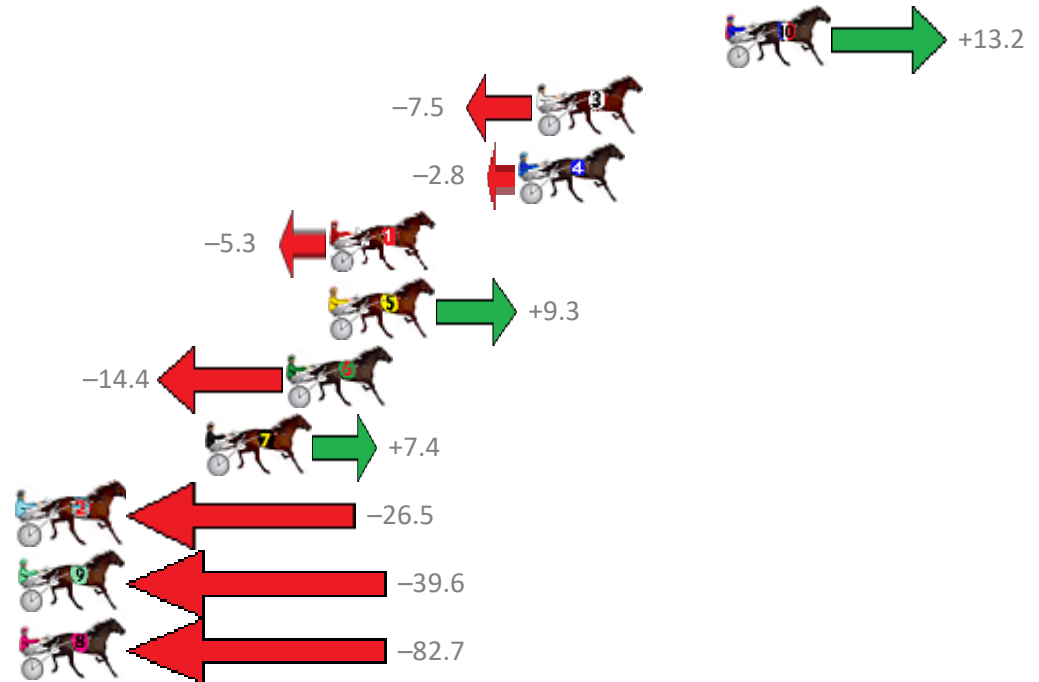

Redcliffe Race 1 Distance 1780m

Thursday, 9 August 2018

Gross Time: 2:11.10 MileRate: 1:58.50 LeadTime: 11.50s First Qtr: 29.90s Second Qtr: 30.00s Third Qtr: 29.50s Fourth Qtr: 30.20s

NoHorse	Plc	Margin	Time	800Time (W)	400 Time (W)
10 HIGH ON MONTANA	1	0.0m	2:11.10	58.71s (1)	29.72s (2)
3 REGAL ROCK	2	7.5m	2:11.67	60.26s (0)	30.77s (0)
4 WILLSINTOWN	3	8.2m	2:11.72	59.91s (0)	30.46s (0)
1 BILLY CLUBFOOT	4	15.7m	2:12.29	60.10s (0)	30.66s (0)
5 FORTES IN FIDE	5	15.7m	2:12.29	59.01s (1)	30.30s (0)
6 TOO GOOD FOR YOU	6	17.4m	2:12.41	60.77s (1)	31.27s (1)
7 SUBTLE SURPRISE	7	20.6m	2:12.66	59.15s (0)	30.18s (0)
2 THANKHEAVNFORGIRLS	8	34.9m	2:13.73	61.68s (1)	32.05s (1)
9 TORQUE TO THE MAX	9	59.4m	2:15.58	62.66s (1)	32.62s (0)
8 SERENOOCHI	10	104.3m	2:18.97	65.87s (0)	34.90s (0)

Finish Position and metres gained from 800m

Trots Sectionals
Powered by
www.pjdata.com.au
Home of PJ Trots Analyser