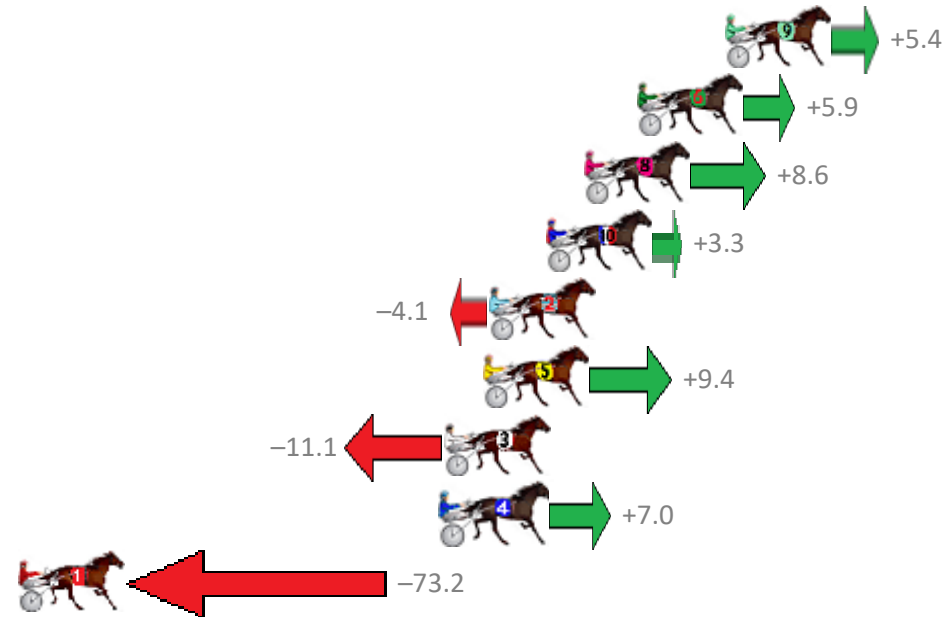

Redcliffe Race 4 Distance 1780m

Thursday, 9 August 2018

Gross Time: 2:12.20 MileRate: 1:59.50 LeadTime: 12.40s First Qtr: 30.70s Second Qtr: 30.80s Third Qtr: 29.00s Fourth Qtr: 29.30s

NoHorse	Plc	Margin	Time	800Time (W)	400 Time (W)
9 FALCON VISTA	1	0.0m	2:12.20	57.91s (0)	29.07s (0)
6 CONDAFEW	2	3.5m	2:12.46	57.87s (1)	28.94s (2)
8 REAL KNUCKY	3	5.6m	2:12.61	57.67s (1)	29.08s (3)
10 STEVIE DEE	4	7.1m	2:12.72	58.06s (0)	29.12s (0)
2 CHEVALS DIAMOND	5	9.3m	2:12.88	58.60s (1)	29.63s (1)
5 SIR SEMPER FIDELIS	6	9.6m	2:12.90	57.61s (1)	29.01s (3)
3 ROCKWITH THEDEVIL	7	11.1m	2:13.01	59.11s (1)	30.11s (1)
4 WEE JIMMY	8	11.2m	2:13.02	57.79s (0)	29.18s (1)
1 COURAGEOUS CRUZ	9	203.2m	2:27.08	63.63s (0)	33.20s (0)

Finish Position and metres gained from 800m

Trots Sectionals
Powered by
www.pjdata.com.au
Home of PJ Trots Analyser

The Racing Queensland Board (trading as Racing Queensland) and provider are not responsible for the completeness or accuracy of any of the information contained herein, and makes no representations about its suitability for any purpose.