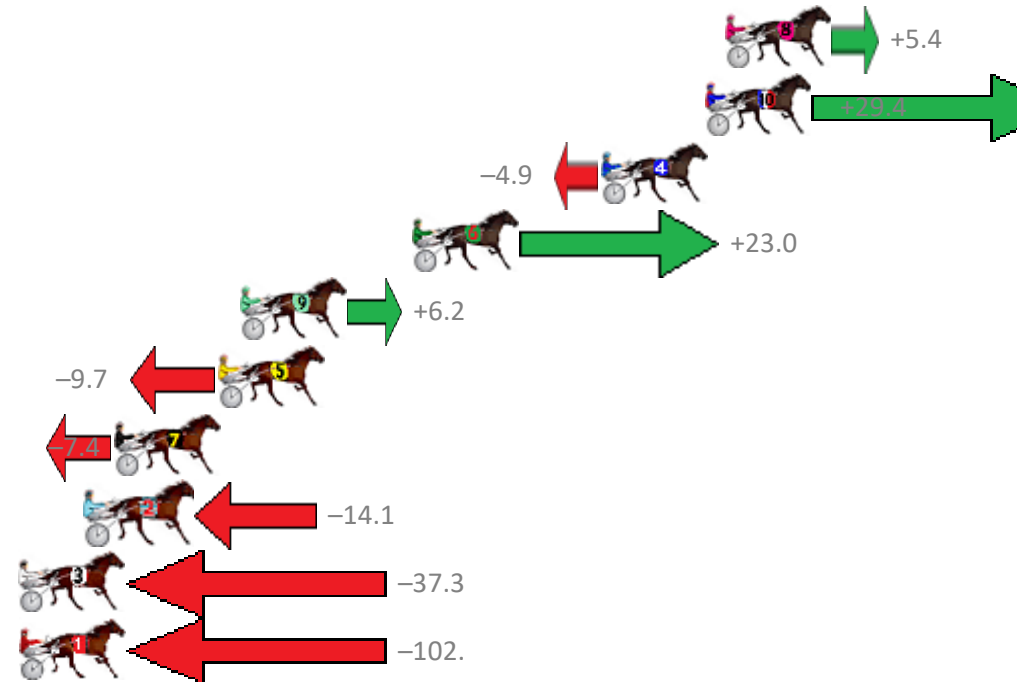

Redcliffe Race 6 Distance 1780m

Thursday, 9 August 2018

Gross Time: 2:12.40 MileRate: 1:59.70 LeadTime: 11.30s First Qtr: 31.20s Second Qtr: 29.40s Third Qtr: 29.30s Fourth Qtr: 31.20s

NoHorse	Plc	Margin	Time	800Time (W)	400 Time (W)
8 MAHALO	1	0.0m	2:12.40	60.09s (0)	30.87s (0)
10 TUESDAYS FELLA	2	0.8m	2:12.46	58.28s (1)	28.84s (3)
4 FAKEROCKNROLL	3	4.9m	2:12.78	60.87s (0)	31.58s (0)
6 STYLISH FEELING	4	12.4m	2:13.37	58.76s (1)	30.20s (0)
9 ONYA DOUG	5	19.2m	2:13.90	60.03s (1)	30.83s (1)
5 IFOUNDTHEBEACH	6	20.1m	2:13.97	61.23s (1)	31.71s (1)
7 BARBOO	7	24.2m	2:14.29	61.06s (1)	31.59s (1)
2 WILD ABOUT TOWN	8	25.3m	2:14.37	61.57s (0)	31.74s (0)
3 ANN MATTGREGOR	9	57.5m	2:16.88	63.32s (2)	33.50s (2)
1 FEELGOODTHENPANIC	10	167.4m	2:25.46	68.24s (0)	37.24s (0)

Finish Position and metres gained from 800m

Trots Sectionals
Powered by
www.pjdata.com.au
Home of PJ Trots Analyser

The Racing Queensland Board (trading as Racing Queensland) and provider are not responsible for the completeness or accuracy of any of the information contained herein, and makes no representations about its suitability for any purpose.