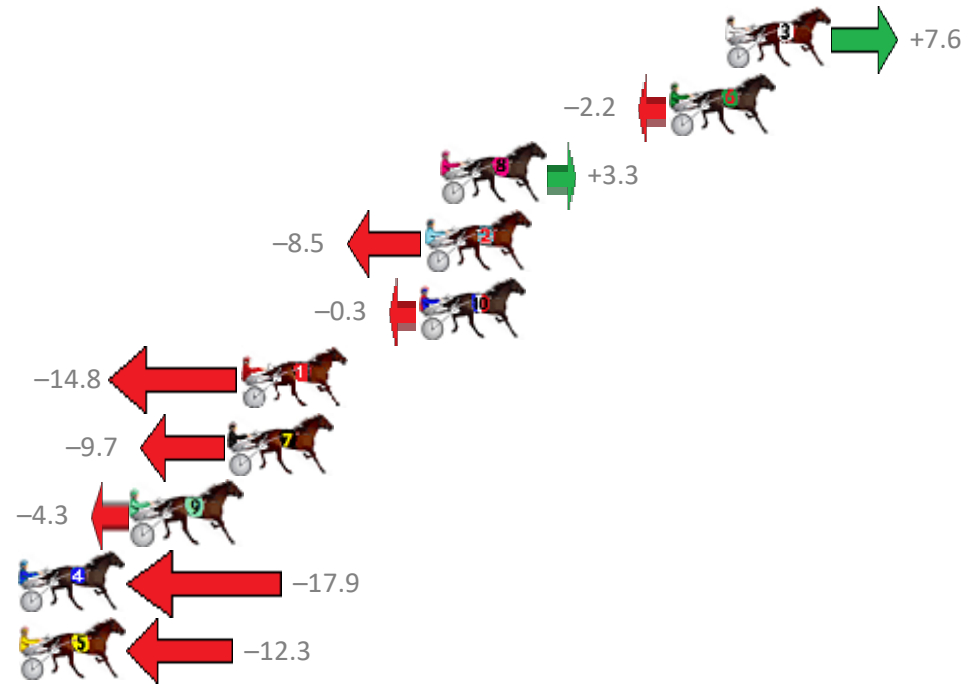

Redcliffe Race 2 Distance 1780m

Thursday, 9 August 2018

Gross Time: 2:12.20 MileRate: 1:59.50 LeadTime: 11.60s First Qtr: 29.20s Second Qtr: 31.00s Third Qtr: 30.10s Fourth Qtr: 30.30s

NoHorse	Plc	Margin	Time	800Time (W)	400 Time (W)
3 WAVEDANCER	1	0.0m	2:12.20	59.83s (1)	29.63s (1)
6 ARCH EMPRESS	2	2.2m	2:12.37	60.57s (0)	30.47s (0)
8 TAFFY BOY	3	11.3m	2:13.06	60.15s (0)	29.87s (0)
2 DONT BE JEALOUS	4	11.9m	2:13.10	61.04s (1)	30.87s (1)
10 ALL MADNESS	5	12.1m	2:13.12	60.42s (1)	30.22s (1)
1 WHATA STRIDE	6	19.2m	2:13.65	61.52s (0)	31.30s (0)
7 NON PASSARE	7	19.7m	2:13.69	61.13s (0)	30.84s (0)
9 HOT TORQUE INVEGAS	8	23.5m	2:13.98	60.72s (0)	30.41s (0)
4 SAINT MARA	9	34.5m	2:14.81	61.75s (1)	31.34s (1)
5 HAWAIIAN SUN RISE	10	37.5m	2:15.04	61.33s (0)	30.75s (0)

Finish Position and metres gained from 800m

Trots Sectionals
Powered by
www.pjdata.com.au
Home of PJ Trots Analyser

The Racing Queensland Board (trading as Racing Queensland) and provider are not responsible for the completeness or accuracy of any of the information contained herein, and makes no representations about its suitability for any purpose.