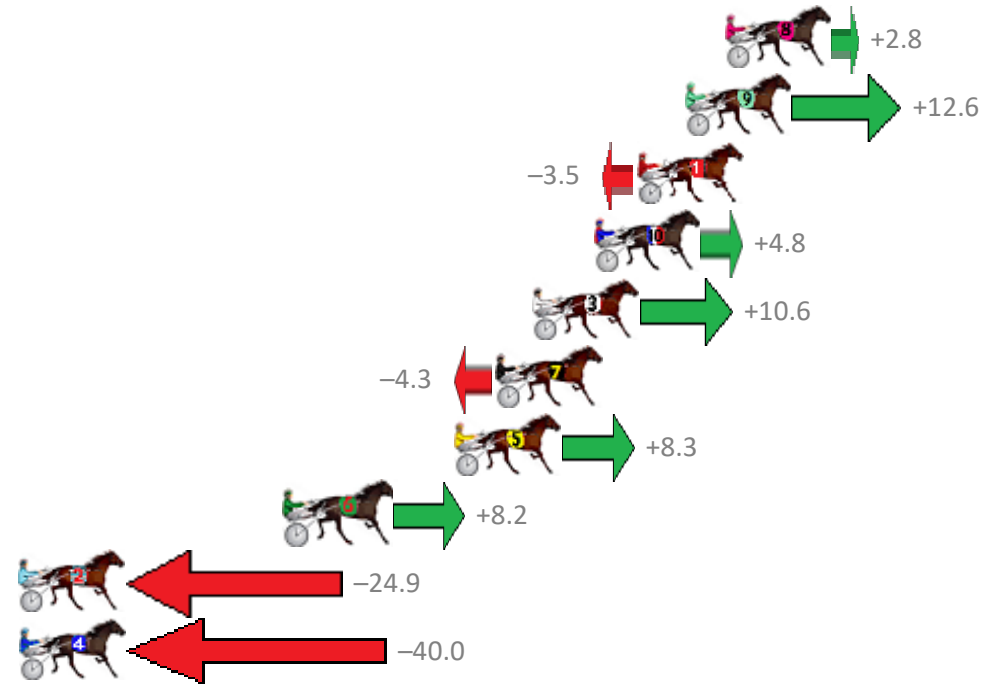

Redcliffe Race 7 Distance 1780m

Thursday, 9 August 2018

Gross Time: 2:11.40   MileRate: 1:58.80   LeadTime: 11.40s   First Qtr: 28.70s   Second Qtr: 30.20s   Third Qtr: 30.20s   Fourth Qtr: 30.90s

NoHorse	Plc	Margin	Time	800Time (W)	400 Time (W)
8 PRECIOUS CULLEN	1	0.0m	2:11.40	60.89s (1)	30.90s (1)
9 LETHAL PROMISE	2	1.6m	2:11.52	60.14s (1)	30.64s (2)
1 SHADOW HUNTER	3	3.5m	2:11.67	61.37s (0)	31.15s (0)
10 MACS CHOICE	4	5.2m	2:11.80	60.73s (0)	30.47s (0)
3 ARES	5	7.6m	2:11.99	60.29s (2)	30.61s (2)
7 WRITEABOUTCHELSEA	6	9.1m	2:12.10	61.43s (0)	31.20s (0)
5 MISS CATALINA	7	10.7m	2:12.23	60.47s (1)	30.40s (2)
6 WEASEL	8	17.4m	2:12.74	60.47s (1)	30.85s (3)
2 MODERN THOUGHT	9	34.9m	2:14.10	63.00s (1)	32.55s (1)
4 GOTTA GO RALPHIE	10	54.6m	2:15.62	64.15s (0)	33.67s (0)

Finish Position and metres gained from 800m

Trots Sectionals
Powered by
www.pjdata.com.au
Home of PJ Trots Analyser

The Racing Queensland Board (trading as Racing Queensland) and provider are not responsible for the completeness or accuracy of any of the information contained herein, and makes no representations about its suitability for any purpose.