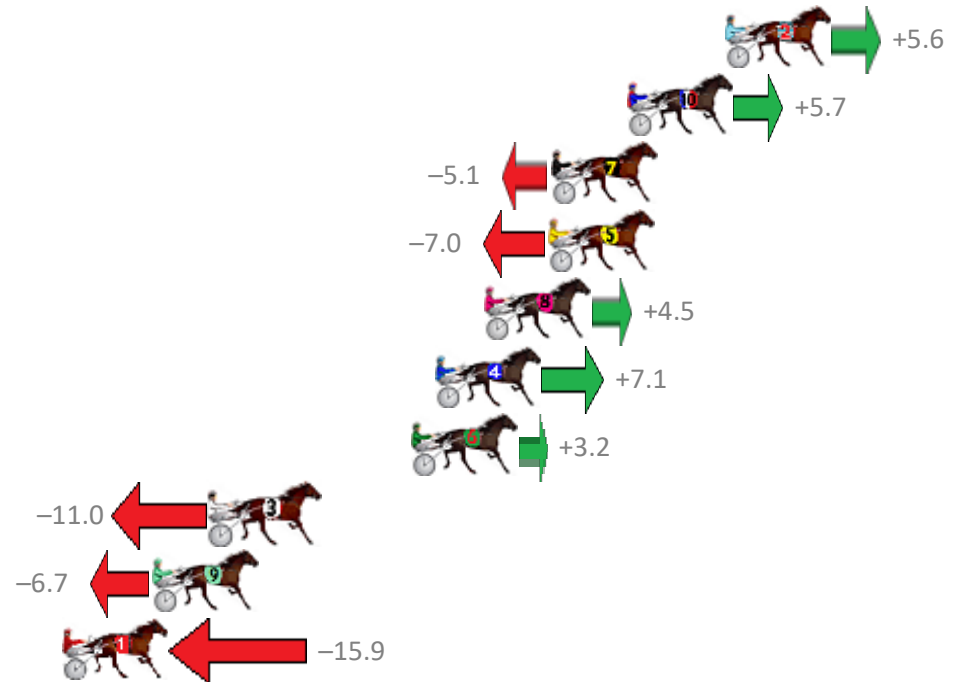

Redcliffe Race 3 Distance 2040m

Thursday, 9 August 2018

Gross Time: 2:35.30 MileRate: 2:02.50 LeadTime: 32.00s First Qtr: 32.20s Second Qtr: 31.50s Third Qtr: 28.90s Fourth Qtr: 30.70s

NoHorse	Plc	Margin	Time	800Time (W)	400 Time (W)
2 FRANKS FORTUNE	1	0.0m	2:35.30	59.18s (0)	30.33s (0)
10 CAESARS ASTRUM	2	3.9m	2:35.60	59.18s (2)	30.46s (1)
7 NEVAEH	3	6.9m	2:35.83	59.98s (1)	31.06s (1)
5 SWAFFHAM WATER	4	7.0m	2:35.84	60.12s (0)	31.24s (0)
8 CHEYENNE WARRIOR	5	9.5m	2:36.03	59.26s (1)	30.12s (3)
4 BERTILS DELIGHT	6	11.5m	2:36.18	59.07s (1)	29.97s (1)
6 FUI FUI	7	12.4m	2:36.25	59.36s (2)	30.67s (2)
3 MANY DELIGHTS	8	20.4m	2:36.87	60.42s (1)	31.22s (1)
9 DOOLITTLE DOOFY	9	22.7m	2:37.04	60.10s (0)	31.14s (0)
1 AVIATORS DREAM	10	26.3m	2:37.32	60.78s (0)	31.90s (0)

Finish Position and metres gained from 800m

Trots Sectionals
Powered by
www.pjdata.com.au
Home of PJ Trots Analyser

The Racing Queensland Board (trading as Racing Queensland) and provider are not responsible for the completeness or accuracy of any of the information contained herein, and makes no representations about its suitability for any purpose.