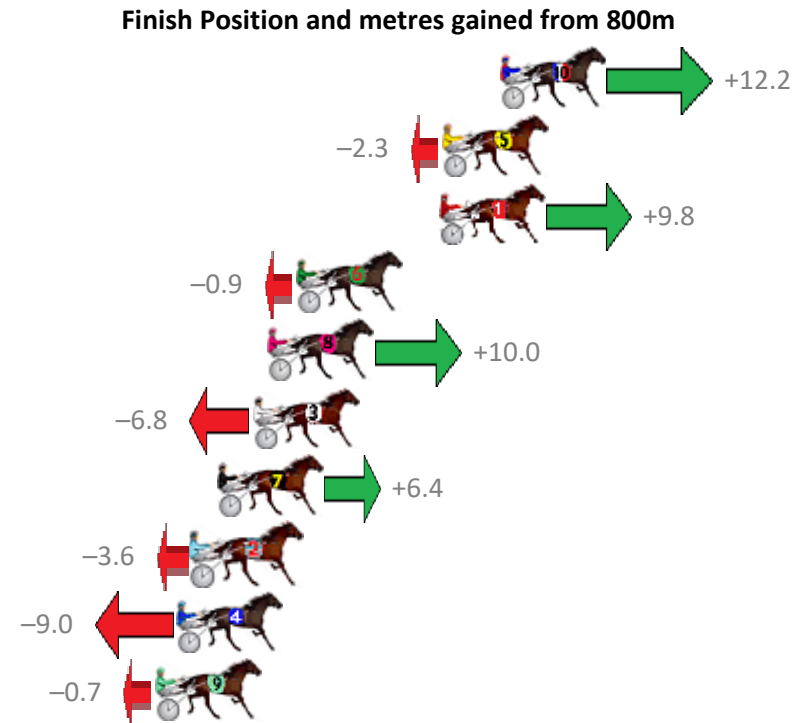

Redcliffe Race 9 Distance 1780m

Thursday, 9 August 2018

Gross Time: 2:13.20 MileRate: 2:00.40 LeadTime: 11.90s First Qtr: 30.00s Second Qtr: 30.60s Third Qtr: 29.90s Fourth Qtr: 30.80s

NoHorse	Plc	Margin	Time	800Time (W)	400 Time (W)
10 REGAL NIGHTSHADE	1	0.0m	2:13.20	59.77s (2)	30.68s (2)
5 DEADLY ROCKER	2	2.3m	2:13.38	60.87s (2)	30.95s (1)
1 SNAKES N LADDERS	3	2.4m	2:13.38	59.96s (0)	30.12s (1)
6 ANNAS BEST	4	8.1m	2:13.82	60.77s (0)	31.04s (0)
8 LUCKY NED PEPPER	5	9.2m	2:13.91	59.94s (1)	29.88s (1)
3 OH STANLEY	6	9.8m	2:13.95	61.22s (0)	31.55s (0)
7 ITZ PLEASURABLE	7	11.2m	2:14.06	60.21s (0)	30.43s (1)
2 OUR CHAMPION	8	12.2m	2:14.14	60.97s (1)	30.80s (2)
4 OUR EDUARDO DENARI	9	12.8m	2:14.19	61.38s (1)	31.28s (1)
9 EMARGEE	10	13.7m	2:14.25	60.75s (1)	30.79s (0)