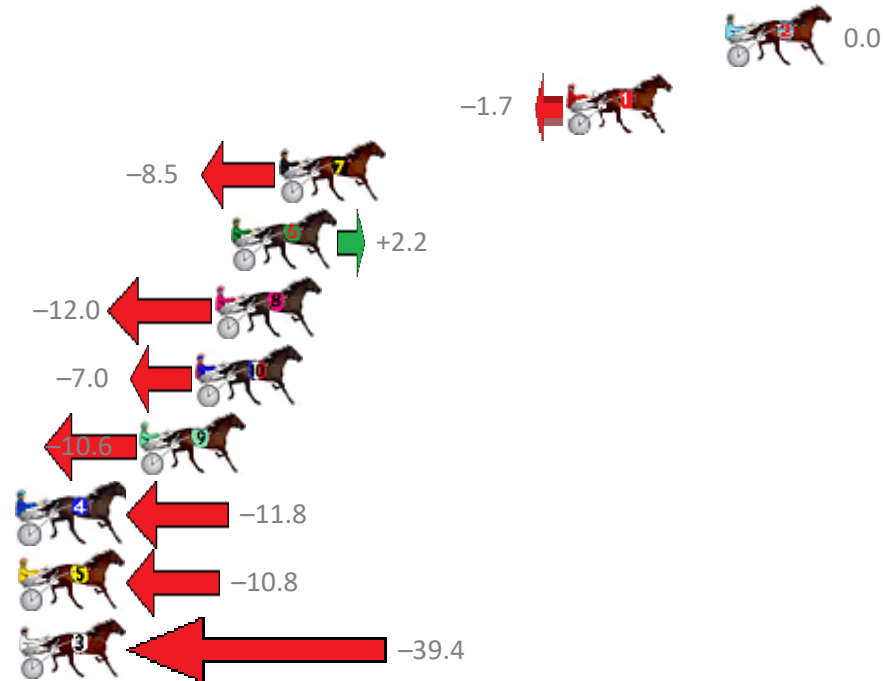

Redcliffe Race 8 Distance 1780m

Thursday, 9 August 2018

Gross Time: 2:11.40 MileRate: 1:58.80 LeadTime: 11.70s First Qtr: 31.40s Second Qtr: 30.90s Third Qtr: 28.50s Fourth Qtr: 28.90s

NoHorse	Plc	Margin	Time	800Time (W)	400 Time (W)
2 MIGHT AND MAIN	1	0.0m	2:11.40	57.40s (0)	28.90s (0)
1 ASHLEYS ANGEL	2	6.3m	2:11.86	57.52s (0)	29.01s (0)
7 EVELYN JAY	3	17.7m	2:12.68	58.01s (0)	29.46s (0)
6 LITTLE CHANGE	4	19.6m	2:12.82	57.24s (1)	28.73s (1)
8 ZALTA	5	20.2m	2:12.86	58.26s (1)	29.72s (1)
10 RISKY BUZINESS	6	21.0m	2:12.92	57.90s (0)	29.35s (0)
9 HEAVENS HINT	7	23.2m	2:13.08	58.16s (1)	29.65s (2)
4 BIG BEAT	8	29.2m	2:13.51	58.25s (1)	29.75s (2)
5 MAC SWEET	9	29.6m	2:13.54	58.17s (0)	29.39s (0)
3 MISTERRIODEJANEIRO	10	42.8m	2:14.49	60.23s (1)	31.66s (1)

Finish Position and metres gained from 800m

Trots Sectionals
Powered by
www.pjdata.com.au
Home of PJ Trots Analyser

The Racing Queensland Board (trading as Racing Queensland) and provider are not responsible for the completeness or accuracy of any of the information contained herein, and makes no representations about its suitability for any purpose.