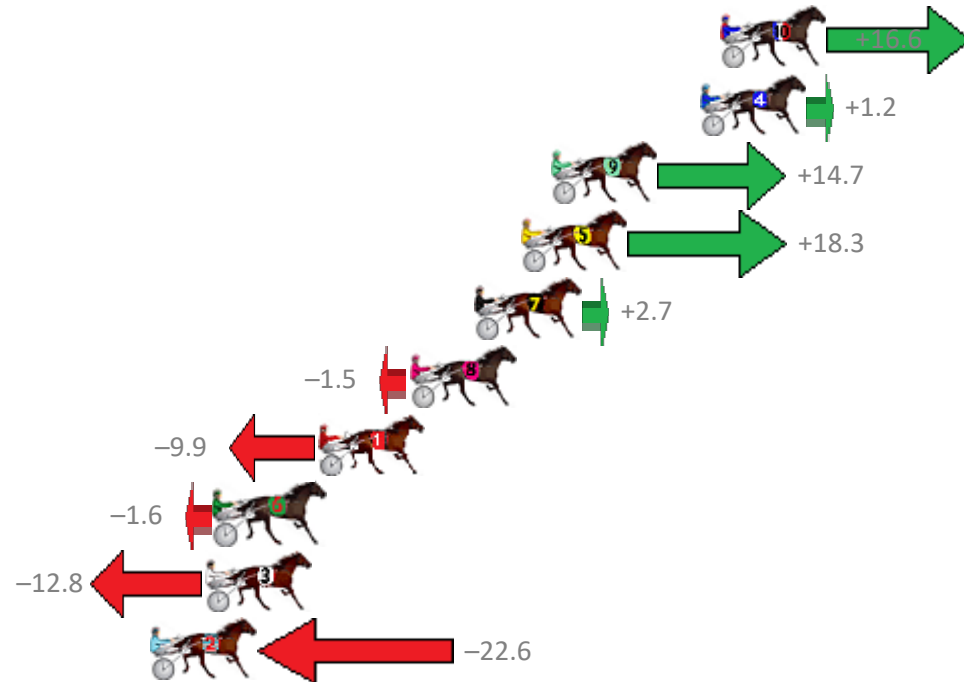

Redcliffe Race 7 Distance 1780m

Wednesday, 8 August 2018

Gross Time: 2:13.30 MileRate: 2:00.50 LeadTime: 12.10s First Qtr: 29.10s Second Qtr: 31.40s Third Qtr: 29.50s Fourth Qtr: 31.20s

NoHorse	Plc	Margin	Time	800Time (W)	400 Time (W)
10 FEEL THE REIGN	1	0.0m	2:13.30	59.44s (1)	30.12s (2)
4 MOONLIGHT JACK	2	0.8m	2:13.36	60.61s (1)	31.26s (1)
9 ARK TEAMO	3	6.7m	2:13.82	59.58s (1)	30.26s (2)
5 TELLELLA	4	7.9m	2:13.92	59.31s (1)	30.12s (1)
7 IFYOUBELIEVE	5	9.7m	2:14.06	60.50s (1)	31.24s (2)
8 NIGHT NINJA	6	12.3m	2:14.26	60.81s (0)	31.24s (0)
1 CONTRARY COURAGE	7	15.9m	2:14.54	61.45s (0)	31.88s (0)
6 SAMMARI	8	20.0m	2:14.86	60.82s (0)	31.47s (1)
3 DIAMONDS FOR COCO	9	20.4m	2:14.89	61.67s (1)	32.00s (1)
2 ANGELOFSPEED	10	22.6m	2:15.06	62.41s (0)	32.78s (0)

Finish Position and metres gained from 800m

Trots Sectionals
Powered by
www.pjdata.com.au
Home of PJ Trots Analyser

The Racing Queensland Board (trading as Racing Queensland) and provider are not responsible for the completeness or accuracy of any of the information contained herein, and makes no representations about its suitability for any purpose.