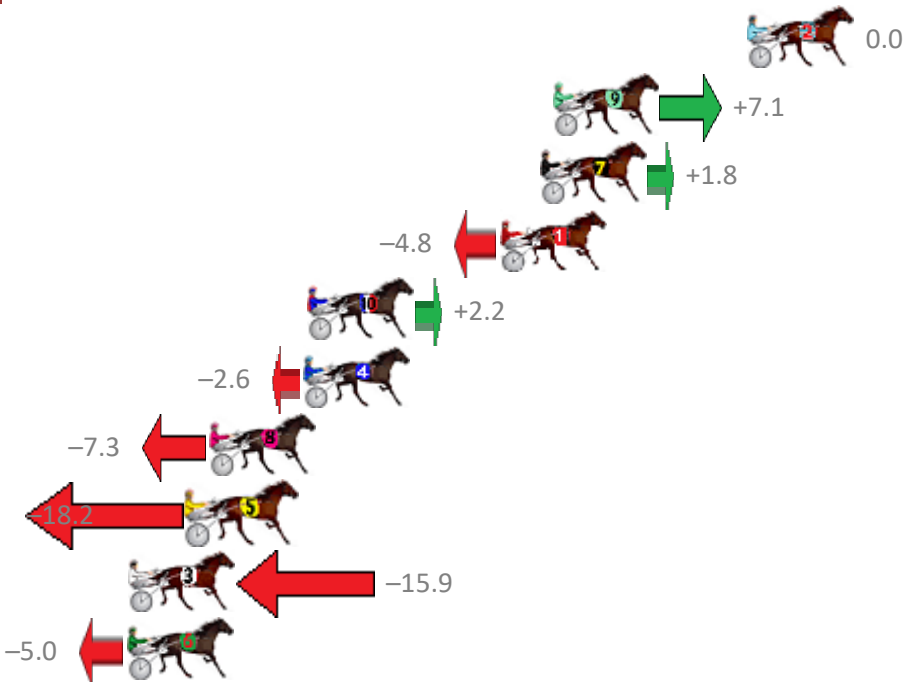

Redcliffe Race 1 Distance 2040m

Wednesday, 8 August 2018

Gross Time: 2:33.50 MileRate: 2:01.10 LeadTime: 32.40s First Qtr: 32.40s Second Qtr: 31.40s Third Qtr: 28.60s Fourth Qtr: 28.70s

NoHorse	Plc	Margin	Time	800Time (W)	400 Time (W)
2 HOT DOGMA	1	0.0m	2:33.50	57.30s (0)	28.70s (0)
9 THE NEXT STAR	2	7.7m	2:34.05	56.79s (2)	28.92s (2)
7 GLENFERRIE DUSTER	3	8.2m	2:34.09	57.17s (0)	28.51s (0)
1 ITS ALLABOUT ALICE	4	9.8m	2:34.20	57.64s (0)	28.96s (0)
10 OLIVER WINKLE	5	17.4m	2:34.75	57.14s (2)	29.27s (2)
4 ARCHIECANO	6	17.6m	2:34.76	57.49s (0)	28.80s (0)
8 ARBIT MAJOR	7	21.3m	2:35.03	57.82s (1)	29.18s (1)
5 SPLASH OF GOLD	8	22.2m	2:35.09	58.60s (1)	29.95s (1)
3 VANTO HANOVER	9	24.5m	2:35.26	58.44s (1)	29.78s (1)
6 RUFFALO	10	24.6m	2:35.27	57.66s (1)	29.46s (2)

Finish Position and metres gained from 800m

Trots Sectionals
Powered by
www.pjdata.com.au
Home of PJ Trots Analyser

The Racing Queensland Board (trading as Racing Queensland) and provider are not responsible for the completeness or accuracy of any of the information contained herein, and makes no representations about its suitability for any purpose.