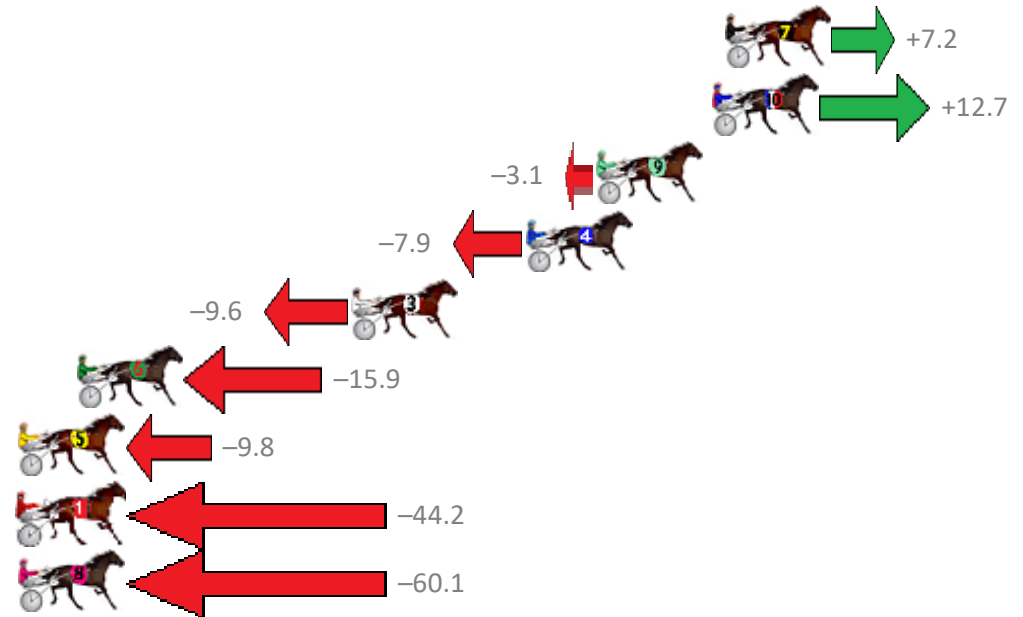

Redcliffe Race 9 Distance 2280m

Wednesday, 8 August 2018

Gross Time: 3:01.30 MileRate: 2:05.80 LeadTime: 56.10s First Qtr: 32.60s Second Qtr: 31.70s Third Qtr: 29.60s Fourth Qtr: 31.30s

NoHorse	Plc	Margin	Time	800Time (W)	400 Time (W)
7 OLE SUN	1	0.0m	3:01.30	60.35s (1)	30.85s (1)
10 HELLBOUND	2	0.5m	3:01.34	59.93s (1)	30.43s (1)
9 GHENT	3	5.1m	3:01.70	61.14s (1)	31.65s (1)
4 DAY TOURER	4	7.9m	3:01.92	61.50s (0)	31.92s (0)
3 GO AHEAD MAKEMYDA	5	14.8m	3:02.46	61.63s (0)	32.00s (0)
6 GALAXY HUNTER	6	25.7m	3:03.31	62.11s (0)	32.37s (0)
5 NO TRANSACTIONS	7	33.4m	3:03.91	61.65s (1)	31.88s (2)
1 MAPLE CROWN	8	61.8m	3:06.14	64.26s (0)	34.15s (0)
8 STEVES STAR	9	78.5m	3:07.44	65.48s (1)	35.42s (1)

Finish Position and metres gained from 800m

Trots Sectionals
Powered by
www.pjdata.com.au
Home of PJ Trots Analyser

The Racing Queensland Board (trading as Racing Queensland) and provider are not responsible for the completeness or accuracy of any of the information contained herein, and makes no representations about its suitability for any purpose.