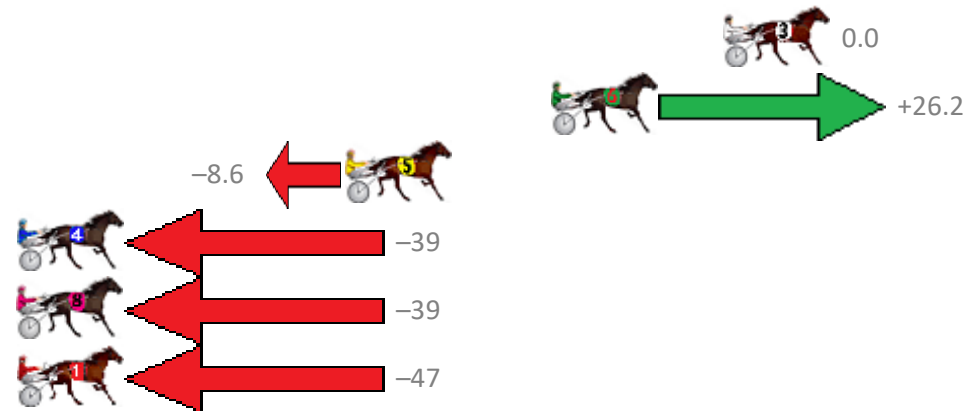

Redcliffe Race 8 Distance 1780m

Wednesday, 8 August 2018

Gross Time: 2:13.70 MileRate: 2:00.80 LeadTime: 12.20s First Qtr: 28.80s Second Qtr: 31.10s Third Qtr: 30.90s Fourth Qtr: 30.70s

NoHorse	Plc	Margin	Time	800Time (W)	400 Time (W)
3 DATTITUDE	1	0.0m	2:13.70	61.60s (0)	30.70s (0)
6 MOLLYS SECRET	2	6.8m	2:14.22	59.58s (0)	30.78s (3)
5 VALIANT GEM	3	15.0m	2:14.85	62.26s (1)	31.45s (2)
4 SURFER JOE	4	39.4m	2:16.72	64.60s (1)	33.65s (1)
8 TILDALYN	5	47.9m	2:17.38	64.53s (0)	33.59s (0)
1 BLACKJEWEL	6	51.0m	2:17.61	65.16s (0)	34.15s (0)

Finish Position and metres gained from 800m

Trots Sectionals
Powered by
www.pjdata.com.au
Home of PJ Trots Analyser

The Racing Queensland Board (trading as Racing Queensland) and provider are not responsible for the completeness or accuracy of any of the information contained herein, and makes no representations about its suitability for any purpose.