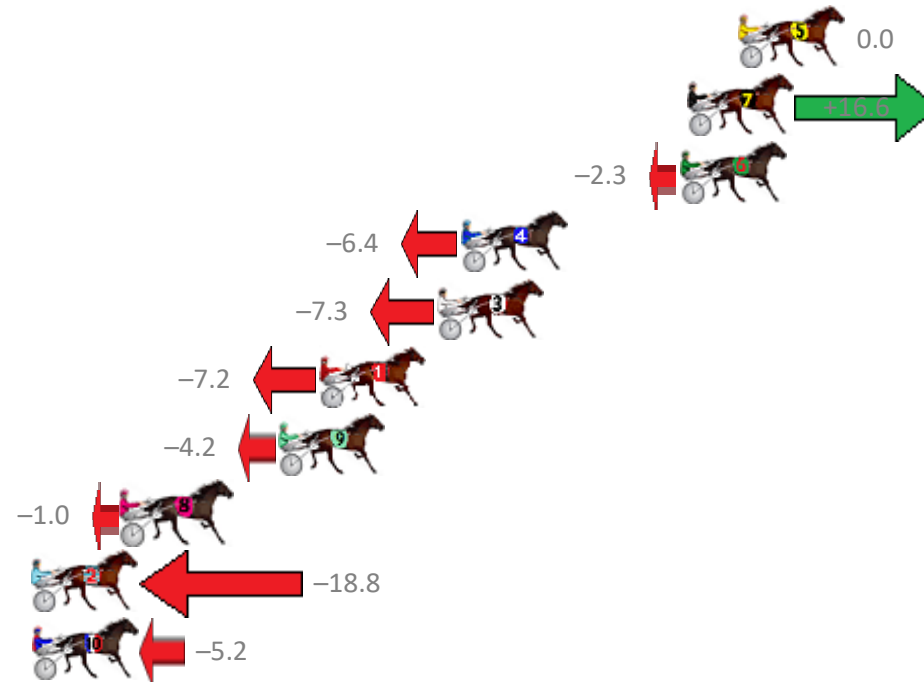

Redcliffe Race 5 Distance 1780m

Wednesday, 8 August 2018

Gross Time: 2:13.60 MileRate: 2:00.70 LeadTime: 11.70s First Qtr: 30.60s Second Qtr: 32.50s Third Qtr: 29.60s Fourth Qtr: 29.20s

NoHorse	Plc	Margin	Time	800Time (W)	400 Time (W)
5 MINI MIRACLE	1	0.0m	2:13.60	58.80s (0)	29.14s (0)
7 UNASSUMING CHAMP	2	2.0m	2:13.75	57.58s (1)	29.35s (2)
6 MY MAGIC MERLIN	3	2.3m	2:13.77	58.97s (1)	28.92s (1)
4 ZED EXPRESS	4	11.0m	2:14.40	59.27s (1)	29.16s (1)
3 CURRUMBINKID	5	11.9m	2:14.47	59.34s (0)	29.43s (0)
1 MISTER CHOMP	6	16.6m	2:14.81	59.33s (0)	29.35s (0)
9 CHANG	7	18.2m	2:14.93	59.11s (1)	29.40s (2)
8 PAY ME INTEREST	8	24.4m	2:15.38	58.87s (1)	29.42s (2)
2 MADAM EXCEPTIONAL	9	28.2m	2:15.66	60.18s (1)	29.97s (1)
10 DIAMANTINA DEVIL	10	30.4m	2:15.82	59.18s (0)	29.97s (0)

Finish Position and metres gained from 800m

Trots Sectionals
Powered by
www.pjdata.com.au
Home of PJ Trots Analyser

The Racing Queensland Board (trading as Racing Queensland) and provider are not responsible for the completeness or accuracy of any of the information contained herein, and makes no representations about its suitability for any purpose.