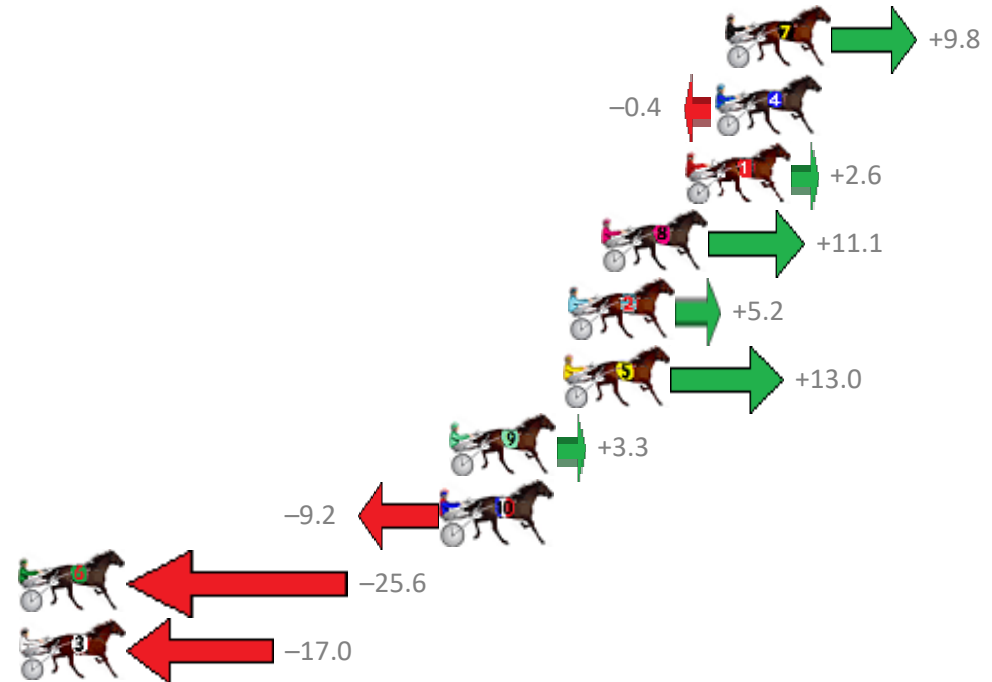

Redcliffe Race 4 Distance 1780m

Wednesday, 8 August 2018

Gross Time: 2:12.70 MileRate: 2:00.00 LeadTime: 11.30s First Qtr: 30.50s Second Qtr: 31.10s Third Qtr: 29.10s Fourth Qtr: 30.70s

No	Horse	Plc	Margin	Time	800Time (W)	400 Time (W)
7	SONNY ORLANDO	1	0.0m	2:12.70	59.07s (0)	30.01s (0)
4	CIRCLE LINE	2	0.4m	2:12.73	59.83s (0)	30.73s (0)
1	KEARNEY LANE	3	1.6m	2:12.82	59.61s (0)	30.50s (0)
8	ROCKNROLL MUSIC	4	4.9m	2:13.08	58.97s (1)	29.92s (3)
2	JOHNNYCAKE	5	6.2m	2:13.18	59.41s (1)	30.32s (2)
5	PROJECTILE	6	6.4m	2:13.19	58.83s (0)	29.49s (2)
9	RAFFERTY DELIGHTS	7	10.9m	2:13.54	59.55s (0)	30.43s (0)
10	MIRACLESDOAPPEN	8	11.2m	2:13.56	60.49s (1)	31.31s (1)
6	GRINYDONTCHA	9	32.4m	2:15.19	61.71s (1)	32.40s (1)
3	GALLEONS WARRIOR	10	39.4m	2:15.72	61.07s (1)	31.68s (0)

Finish Position and metres gained from 800m

Trots Sectionals
Powered by
www.pjdata.com.au
Home of PJ Trots Analyser

The Racing Queensland Board (trading as Racing Queensland) and provider are not responsible for the completeness or accuracy of any of the information contained herein, and makes no representations about its suitability for any purpose.