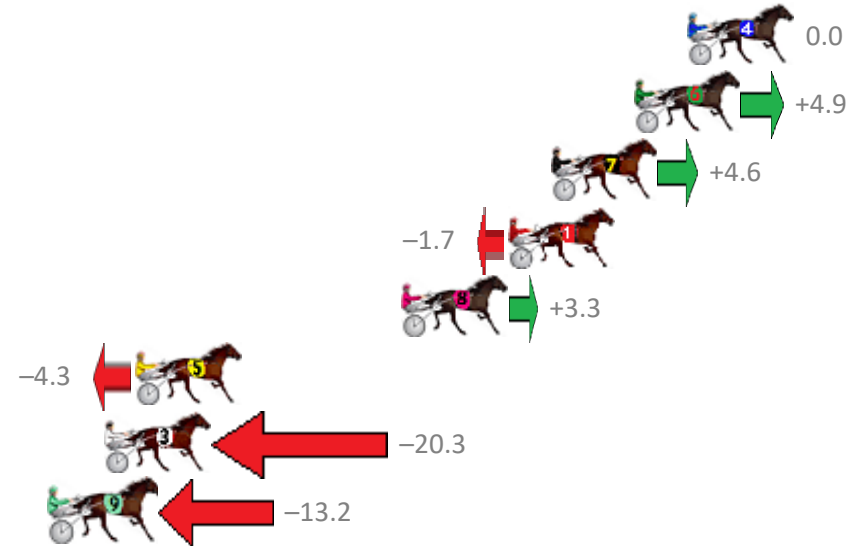

Redcliffe Race 2 Distance 2040m

Wednesday, 8 August 2018

Gross Time: 2:30.40   MileRate: 1:58.60   LeadTime: 32.00s   First Qtr: 30.30s   Second Qtr: 29.80s   Third Qtr: 28.60s   Fourth Qtr: 29.70s

NoHorse	Plc	Margin	Time	800Time (W)	400 Time (W)
4 POMPIDOU	1	0.0m	2:30.40	58.30s (0)	29.70s (0)
6 CALCAVADO	2	2.1m	2:30.56	57.94s (1)	29.63s (1)
7 RIVERLEIGH WILLIAM	3	5.4m	2:30.80	57.96s (0)	29.31s (0)
1 RUATO BAY	4	7.1m	2:30.93	58.42s (0)	29.81s (0)
8 VADER	5	11.3m	2:31.24	58.06s (0)	29.34s (0)
5 GUTS	6	21.9m	2:32.03	58.61s (1)	29.87s (1)
3 OHOKA SQUIRE	7	23.1m	2:32.12	59.78s (1)	30.51s (1)
9 MACH SAM	8	25.2m	2:32.27	59.26s (1)	30.62s (2)

Finish Position and metres gained from 800m

Trots Sectionals
Powered by
www.pjdata.com.au
Home of PJ Trots Analyser

The Racing Queensland Board (trading as Racing Queensland) and provider are not responsible for the completeness or accuracy of any of the information contained herein, and makes no representations about its suitability for any purpose.