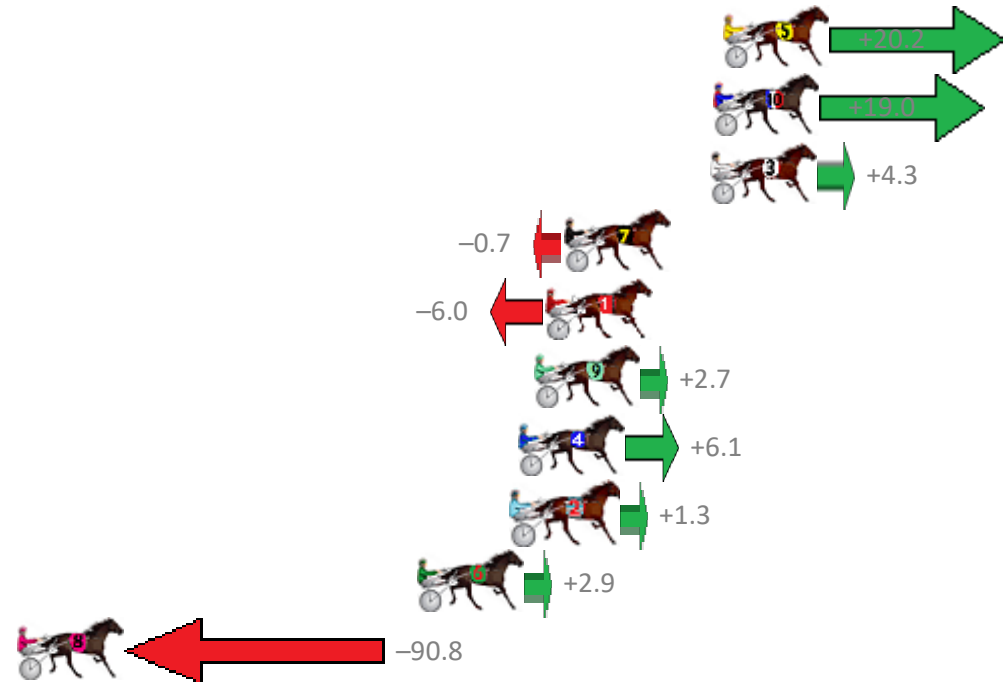

Redcliffe Race 6 Distance 1780m

Wednesday, 8 August 2018

Gross Time: 2:14.60 MileRate: 2:01.60 LeadTime: 12.10s First Qtr: 30.50s Second Qtr: 29.80s Third Qtr: 30.70s Fourth Qtr: 31.50s

NoHorse	Plc	Margin	Time	800Time (W)	400 Time (W)
5 LATIN BEATS	1	0.0m	2:14.60	60.63s (2)	30.46s (3)
10 THE DREAM MAKER	2	0.4m	2:14.63	60.72s (1)	30.27s (4)
3 SHAKEITUP	3	0.5m	2:14.64	61.87s (1)	31.11s (2)
7 COAST WARNING	4	6.3m	2:15.10	62.25s (0)	31.60s (0)
1 MAESTRO MAC	5	7.0m	2:15.15	62.67s (0)	32.05s (0)
9 TASCOTT LADY	6	7.5m	2:15.19	61.99s (0)	31.33s (0)
4 NOT ALWAYS	7	8.1m	2:15.24	61.73s (1)	30.77s (1)
2 FLASHING GOOD TIME	8	8.3m	2:15.25	62.10s (1)	31.18s (2)
6 BUKTHSYSTEM	9	12.1m	2:15.55	61.97s (0)	31.37s (0)
8 PONOVER	10	90.8m	2:21.75	69.26s (1)	37.94s (1)

Finish Position and metres gained from 800m

Trots Sectionals
Powered by
www.pjdata.com.au
Home of PJ Trots Analyser

The Racing Queensland Board (trading as Racing Queensland) and provider are not responsible for the completeness or accuracy of any of the information contained herein, and makes no representations about its suitability for any purpose.