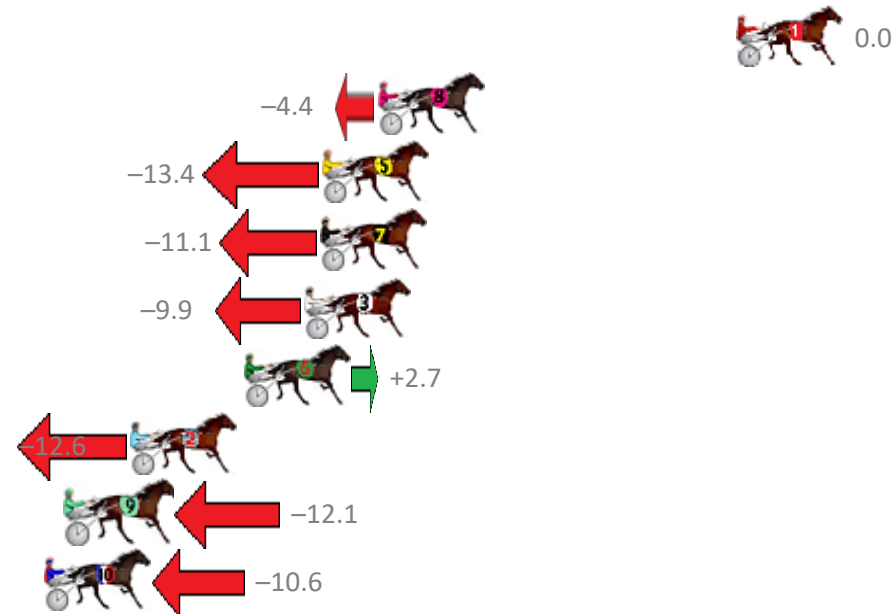

Redcliffe Race 3 Distance 1780m

Wednesday, 8 August 2018

Gross Time: 2:12.40 MileRate: 1:59.70 LeadTime: 11.50s First Qtr: 30.10s Second Qtr: 32.90s Third Qtr: 29.80s Fourth Qtr: 28.10s

NoHorse	Plc	Margin	Time	800Time (W)	400 Time (W)
1 THE IDES OF MARCH	1	0.0m	2:12.40	57.90s (0)	28.10s (0)
8 MIDNIGHT BENDER	2	14.2m	2:13.40	58.22s (0)	28.30s (0)
5 SHEZABONNYGEM	3	16.4m	2:13.55	58.87s (1)	28.90s (1)
7 ERNIE BARRASSO	4	16.5m	2:13.56	58.70s (0)	28.82s (0)
3 IM FREE FALLING	5	17.1m	2:13.60	58.62s (1)	28.61s (1)
6 SPONDOOLEY	6	19.5m	2:13.77	57.70s (1)	27.84s (1)
2 WASTE OF TIME	7	24.0m	2:14.09	58.81s (1)	28.79s (1)
9 ROWDYS ACE	8	26.5m	2:14.26	58.78s (0)	28.80s (0)
10 ONE MANS PASS	9	27.4m	2:14.32	58.67s (1)	28.72s (1)

Finish Position and metres gained from 800m

Trots Sectionals
Powered by
www.pjdata.com.au
Home of PJ Trots Analyser

The Racing Queensland Board (trading as Racing Queensland) and provider are not responsible for the completeness or accuracy of any of the information contained herein, and makes no representations about its suitability for any purpose.