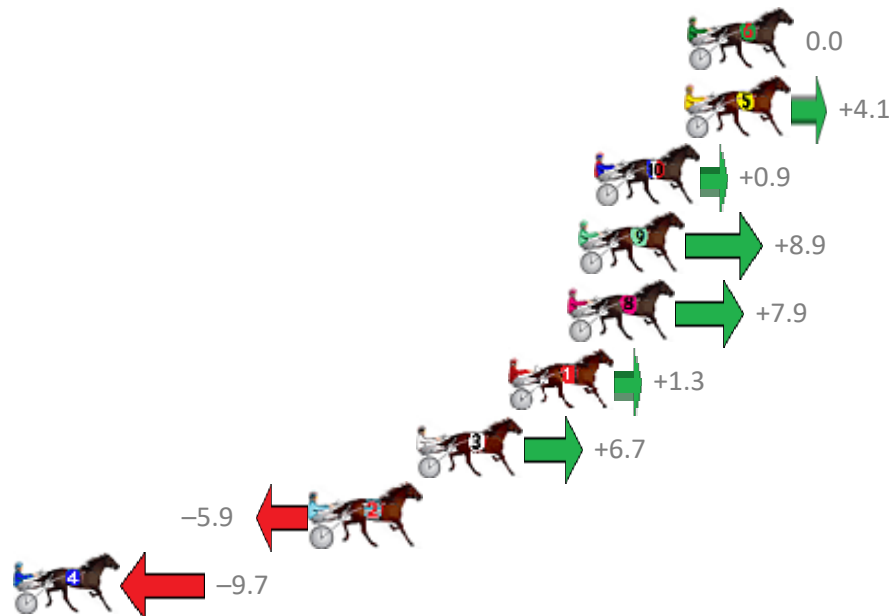

Albion Park Race 2 Distance 2138m

Saturday, 4 August 2018

Gross Time: 2:32.90 MileRate: 1:55.10 LeadTime: 36.80s First Qtr: 29.90s Second Qtr: 29.70s Third Qtr: 27.90s Fourth Qtr: 28.60s

No Horse	Plc	Margin	Time	800Time (W)	400 Time (W)
6 SOMEPARTYSOMEWHE	1	0.0m	2:32.90	56.50s (0)	28.60s (0)
5 HOLY CAMP CLIVE	2	0.1m	2:32.91	56.21s (0)	28.28s (0)
10 MAKO BANNER	3	3.7m	2:33.16	56.44s (1)	28.65s (1)
9 IMA MYSTERY GIRL	4	4.3m	2:33.21	55.87s (1)	28.02s (1)
8 OUR WALL STREET WOL	5	4.7m	2:33.24	55.94s (0)	27.85s (0)
1 CULLEY BACKY	6	7.1m	2:33.41	56.41s (0)	28.42s (0)
3 JERRYS JET	7	10.7m	2:33.67	56.03s (1)	28.26s (2)
2 MARKEY OH MARKEY	8	14.9m	2:33.97	56.92s (1)	29.08s (1)
4 WITHALOTOFLUCK	9	26.7m	2:34.81	57.19s (2)	29.75s (2)

Finish Position and metres gained from 800m

Trots Sectionals
Powered by
www.pjdata.com.au
Home of PJ Trots Analyser

The Racing Queensland Board (trading as Racing Queensland) and provider are not responsible for the completeness or accuracy of any of the information contained herein, and makes no representations about its suitability for any purpose.