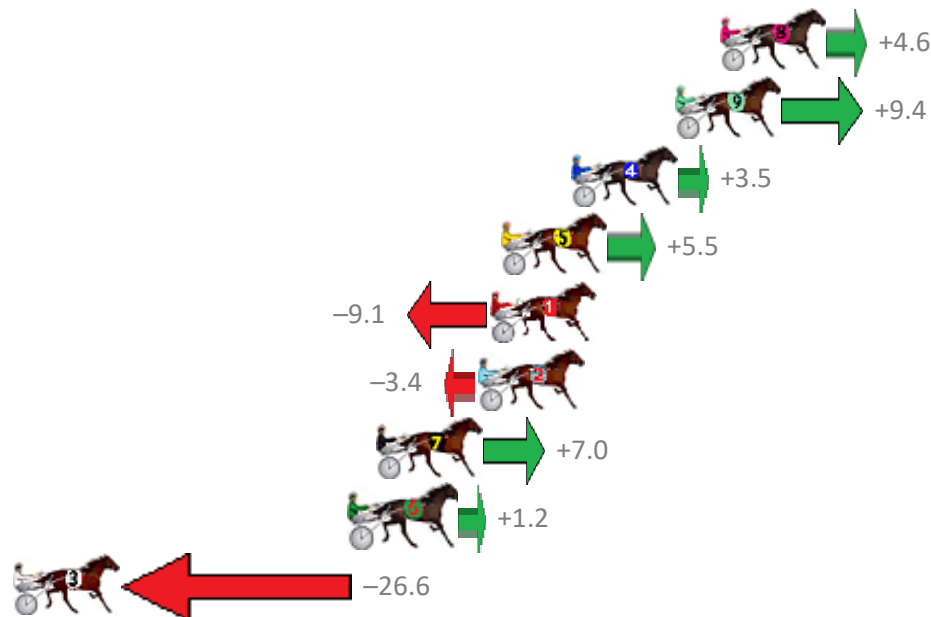

Albion Park Race 7 Distance 1660m

Saturday, 4 August 2018

Gross Time: 1:58.80 MileRate: 1:55.20 LeadTime: 3.70s First Qtr: 28.10s Second Qtr: 29.90s Third Qtr: 28.70s Fourth Qtr: 28.40s

NoHorse	Plc	Margin	Time	800Time (W)	400 Time (W)
8 SWEET AS	1	0.0m	1:58.80	56.77s (0)	28.09s (0)
9 IZZY WATT	2	1.8m	1:58.93	56.43s (1)	27.63s (2)
4 PHANTOM ROCKSTAR	3	5.9m	1:59.22	56.85s (0)	28.17s (0)
5 BET IM SPECIAL	4	8.7m	1:59.42	56.71s (0)	28.02s (0)
1 THREO	5	9.1m	1:59.45	57.75s (0)	29.05s (0)
2 KOTARE YORK	6	9.6m	1:59.48	57.34s (1)	28.51s (2)
7 SAMS A CHAMP	7	13.6m	1:59.77	56.60s (1)	27.73s (1)
6 CORPORAL LUNA	8	14.6m	1:59.84	57.01s (1)	28.16s (1)
3 FIOKI	9	28.6m	2:00.83	59.00s (1)	30.10s (1)

Finish Position and metres gained from 800m

Trots Sectionals
Powered by
www.pjdata.com.au
Home of PJ Trots Analyser

The Racing Queensland Board (trading as Racing Queensland) and provider are not responsible for the completeness or accuracy of any of the information contained herein, and makes no representations about its suitability for any purpose.