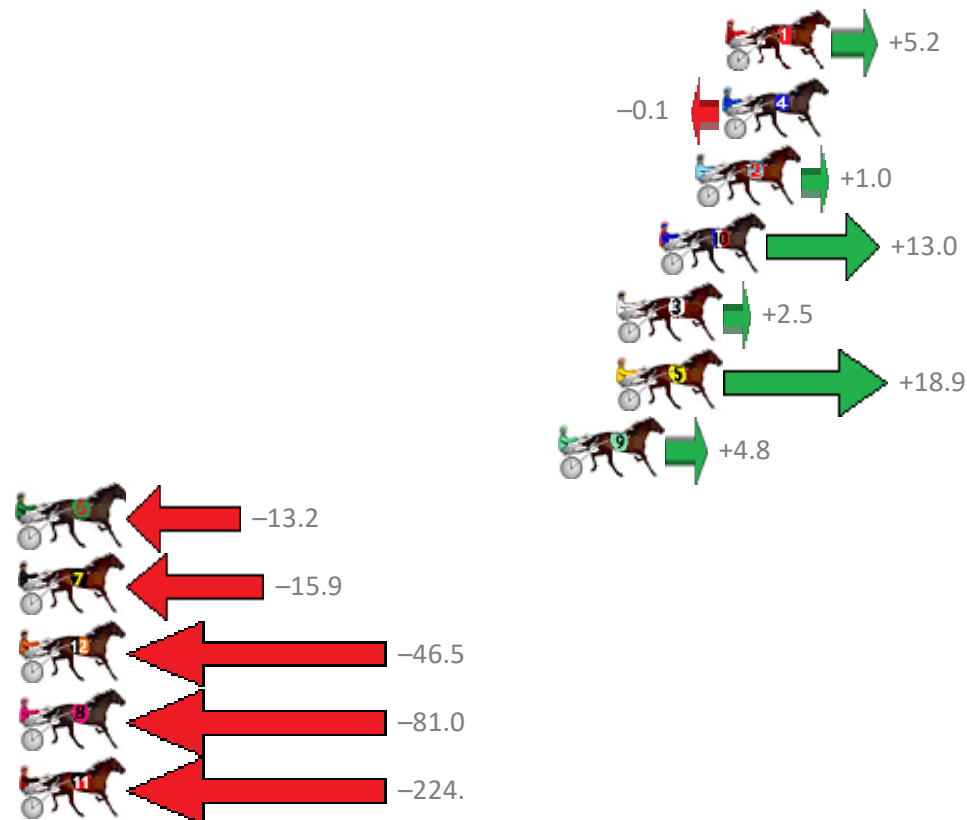

Albion Park Race 4 Distance 1660m

Saturday, 4 August 2018

Gross Time: 2:00.20 MileRate: 1:56.50 LeadTime: 3.70s First Qtr: 27.30s Second Qtr: 30.90s Third Qtr: 29.00s Fourth Qtr: 29.30s

NoHorse	Plc	Margin	Time	800Time (W)	400 Time (W)
1 ROCKNROLL AMBER	1	0.0m	2:00.20	57.92s (0)	28.85s (0)
4 DOLLY BRAVEHEART	2	0.1m	2:00.21	58.31s (0)	29.31s (0)
2 GLENFERRIE BABY	3	1.2m	2:00.29	58.23s (1)	29.14s (1)
10 BURNING AMBITION	4	2.6m	2:00.39	57.35s (1)	29.02s (2)
3 KEILOR MISTY	5	4.3m	2:00.51	58.12s (1)	29.04s (1)
5 HEAVENS HINT	6	4.3m	2:00.51	56.92s (0)	28.00s (1)
9 BIG IN AMERICA	7	6.6m	2:00.68	57.95s (1)	28.82s (2)
6 MISS AMI SLOY	8	33.4m	2:02.65	59.26s (1)	30.34s (2)
7 MONKSEATON	9	34.3m	2:02.71	59.46s (0)	30.23s (0)
12 MISS CATALINA	10	60.7m	2:04.65	61.69s (0)	32.52s (0)
8 STEVIE DEE	11	90.6m	2:06.84	64.20s (0)	35.03s (0)
11 ARCACHON	12	249.2m	2:18.45	74.67s (1)	46.31s (1)

Finish Position and metres gained from 800m

Trots Sectionals
Powered by
www.pjdata.com.au
Home of PJ Trots Analyser

The Racing Queensland Board (trading as Racing Queensland) and provider are not responsible for the completeness or accuracy of any of the information contained herein, and makes no representations about its suitability for any purpose.