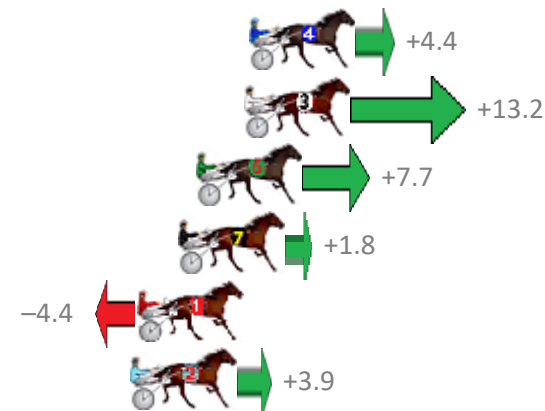

Albion Park Race 6 Distance 2138m

Saturday, 4 August 2018

Gross Time: 2:32.10 MileRate: 1:54.50 LeadTime: 36.10s First Qtr: 30.30s Second Qtr: 29.70s Third Qtr: 27.80s Fourth Qtr: 28.20s

NoHorse	Plc	Margin	Time	800Time (W)	400 Time (W)
4 GLENFERRIE HOOD	1	0.0m	2:32.10	55.69s (0)	27.90s (0)
3 WATCH PULP FICTION	2	0.2m	2:32.11	55.08s (0)	27.41s (1)
6 ALLELUIA	3	2.1m	2:32.25	55.46s (1)	27.85s (1)
7 OHOKA PUNTER	4	2.8m	2:32.30	55.87s (1)	28.26s (1)
1 OUR UNCLE SAM	5	4.4m	2:32.41	56.31s (0)	28.51s (0)
2 REMEMBER THEM	6	4.7m	2:32.43	55.73s (0)	27.88s (0)

Finish Position and metres gained from 800m

Trots Sectionals
Powered by
www.pjdata.com.au
Home of PJ Trots Analyser

The Racing Queensland Board (trading as Racing Queensland) and provider are not responsible for the completeness or accuracy of any of the information contained herein, and makes no representations about its suitability for any purpose.