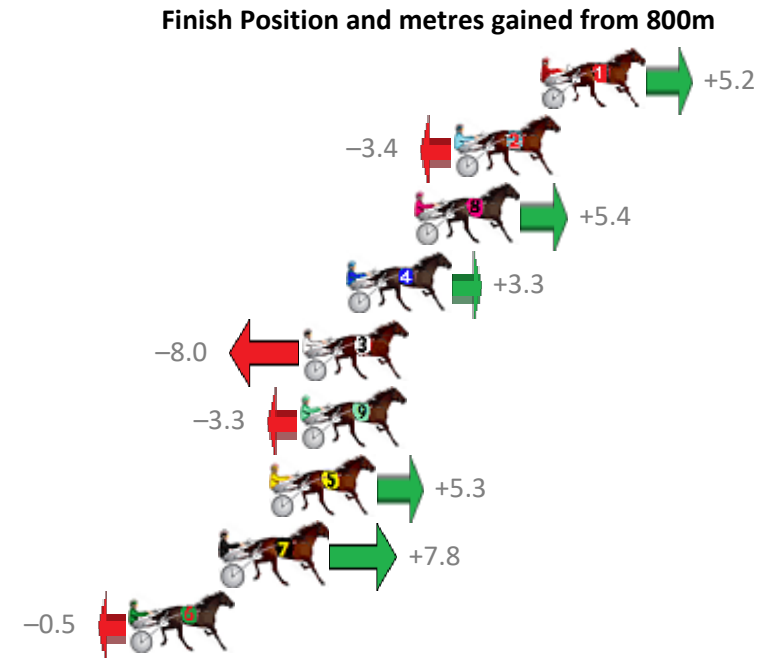

Albion Park Race 3 Distance 2138m

Saturday, 4 August 2018

Gross Time: 2:35.60 MileRate: 1:57.10 LeadTime: 38.30s First Qtr: 31.20s Second Qtr: 29.60s Third Qtr: 28.30s Fourth Qtr: 28.20s

NoHorse	Plc	Margin	Time	800Time (W)	400 Time (W)
1 OUR MILLWOOD MAIZI	1	0.0m	2:35.60	56.13s (0)	27.83s (0)
2 ALPHA STYX	2	3.4m	2:35.84	56.74s (0)	28.44s (0)
8 REPLACED EYE	3	5.0m	2:35.95	56.12s (0)	27.88s (0)
4 WATTLEBANK FLYER	4	7.7m	2:36.14	56.27s (1)	27.90s (2)
3 THE MUSE	5	9.4m	2:36.26	57.06s (1)	28.59s (1)
9 IAMBOOGIE	6	9.5m	2:36.27	56.73s (1)	28.33s (2)
5 JESTER OH JESTER	7	10.7m	2:36.35	56.13s (0)	27.90s (0)
7 FIFTH EDITION	8	12.6m	2:36.49	55.95s (1)	27.61s (2)
6 CHAPTER ONE	9	16.3m	2:36.75	56.54s (1)	28.18s (2)

Trots Sectionals
Powered by
www.pjdata.com.au
Home of PJ Trots Analyser

The Racing Queensland Board (trading as Racing Queensland) and provider are not responsible for the completeness or accuracy of any of the information contained herein, and makes no representations about its suitability for any purpose.