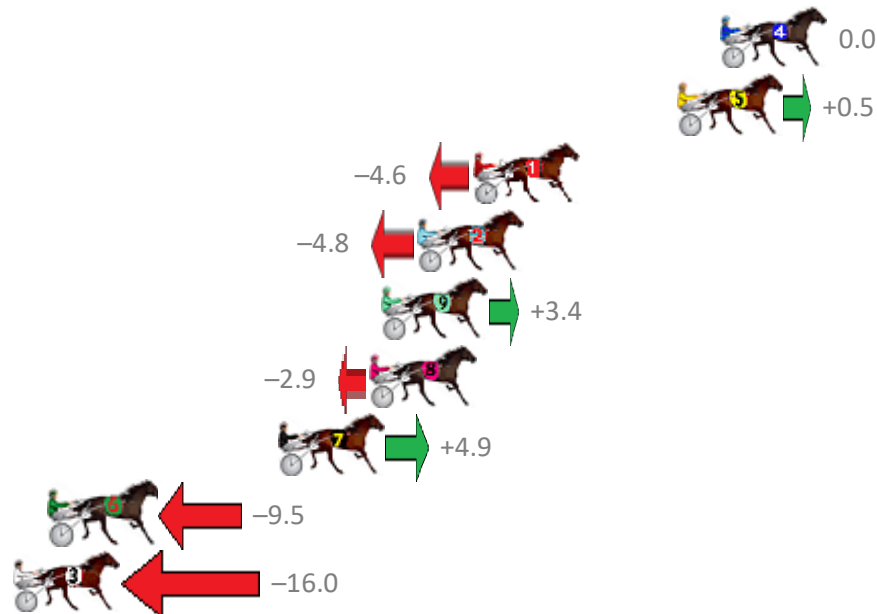

Albion Park Race 5 Distance 2138m

Saturday, 4 August 2018

Gross Time: 2:33.30 MileRate: 1:55.40 LeadTime: 38.10s First Qtr: 30.30s Second Qtr: 28.80s Third Qtr: 27.40s Fourth Qtr: 28.70s

NoHorse	Plc	Margin	Time	800Time (W)	400 Time (W)
4 CODE BAILEY	1	0.0m	2:33.30	56.10s (0)	28.70s (0)
5 MAJOR OCCASION	2	1.7m	2:33.42	56.06s (1)	28.66s (1)
1 LIVING AGAIN	3	9.8m	2:34.00	56.42s (0)	28.92s (0)
2 ANNIKA MAGIC	4	12.0m	2:34.16	56.44s (1)	28.96s (1)
9 ILLAWONG DREAMTIM	5	13.4m	2:34.26	55.86s (0)	28.63s (0)
8 LUCKY VOODOO	6	13.9m	2:34.30	56.30s (0)	28.69s (1)
7 JANUARY	7	17.5m	2:34.56	55.76s (1)	28.29s (1)
6 A GOOD CHANCE	8	26.5m	2:35.20	56.77s (1)	29.21s (2)
3 FOURS ENUF TAS	9	28.0m	2:35.31	57.22s (1)	29.32s (0)

Finish Position and metres gained from 800m

Trots Sectionals
Powered by
www.pjdata.com.au
Home of PJ Trots Analyser

The Racing Queensland Board (trading as Racing Queensland) and provider are not responsible for the completeness or accuracy of any of the information contained herein, and makes no representations about its suitability for any purpose.