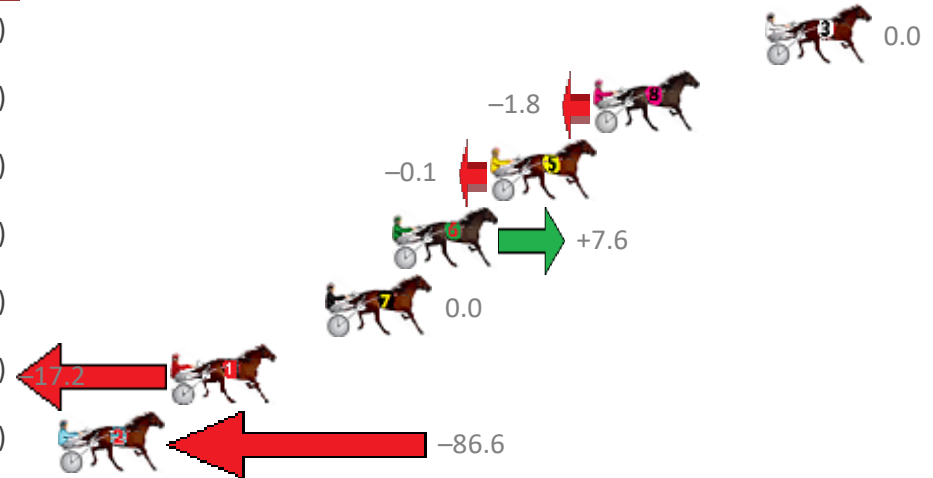

Redcliffe Race 8 Distance 2040m

Wednesday, 25 July 2018

Gross Time: 2:38.00 MileRate: 2:04.60 LeadTime: 33.60s First Qtr: 32.30s Second Qtr: 33.30s Third Qtr: 29.70s Fourth Qtr: 29.10s

NoHorse	Plc	Margin	Time	800Time (W)	400 Time (W)
3 NEWMERELLA LADYKAY	1	0.0m	2:38.00	58.80s (0)	29.10s (0)
8 TORQUE IS MY GIRL	2	6.8m	2:38.49	58.93s (1)	29.39s (1)
5 ALOT OF COST	3	10.9m	2:38.79	58.81s (1)	29.33s (1)
6 OVERTHEMOON	4	14.8m	2:39.08	58.24s (1)	28.97s (0)
7 BETTOR BECAUSE	5	17.4m	2:39.27	58.80s (1)	29.25s (1)
1 LOYOLA SIOUX	6	23.6m	2:39.72	60.06s (0)	30.26s (0)
2 ELLA ROSSI	7	98.6m	2:45.17	65.17s (0)	33.30s (0)

Finish Position and metres gained from 800m

Trots Sectionals
Powered by
www.pjdata.com.au
Home of PJ Trots Analyser

The Racing Queensland Board (trading as Racing Queensland) and provider are not responsible for the completeness or accuracy of any of the information contained herein, and makes no representations about its suitability for any purpose.