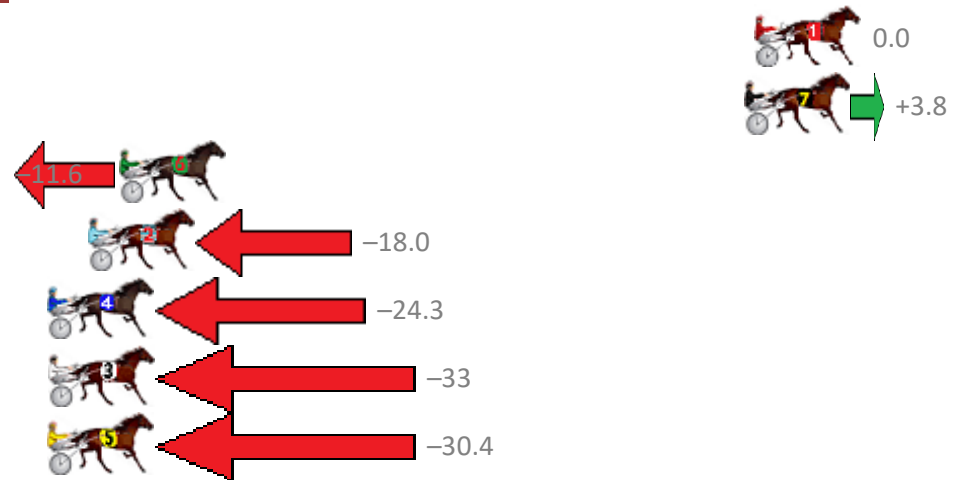

Redcliffe Race 9 Distance 2040m

Wednesday, 25 July 2018

Gross Time: 2:35.60 MileRate: 2:02.70 LeadTime: 32.80s First Qtr: 32.10s Second Qtr: 32.00s Third Qtr: 29.70s Fourth Qtr: 29.00s

No	Horse	Plc	Margin	Time	800Time (W)	400 Time (W)
1	UNASSUMING CHAMP	1	0.0m	2:35.60	58.70s (0)	29.00s (0)
7	ZED EXPRESS	2	0.4m	2:35.63	58.42s (0)	28.70s (0)
6	DALLAS COWGIRL	3	25.2m	2:37.43	59.55s (0)	29.74s (0)
2	PRETTYCOMPACT	4	26.4m	2:37.51	60.02s (0)	30.19s (0)
4	SUBTLE SURPRISE	5	31.9m	2:37.91	60.48s (1)	30.69s (1)
3	CONTRARY COURAGE	6	34.5m	2:38.10	61.11s (1)	31.21s (1)
5	DEADSET COURAGEOU	7	42.8m	2:38.70	60.93s (1)	30.94s (1)

Finish Position and metres gained from 800m

Trots Sectionals
Powered by
www.pjdata.com.au
Home of PJ Trots Analyser