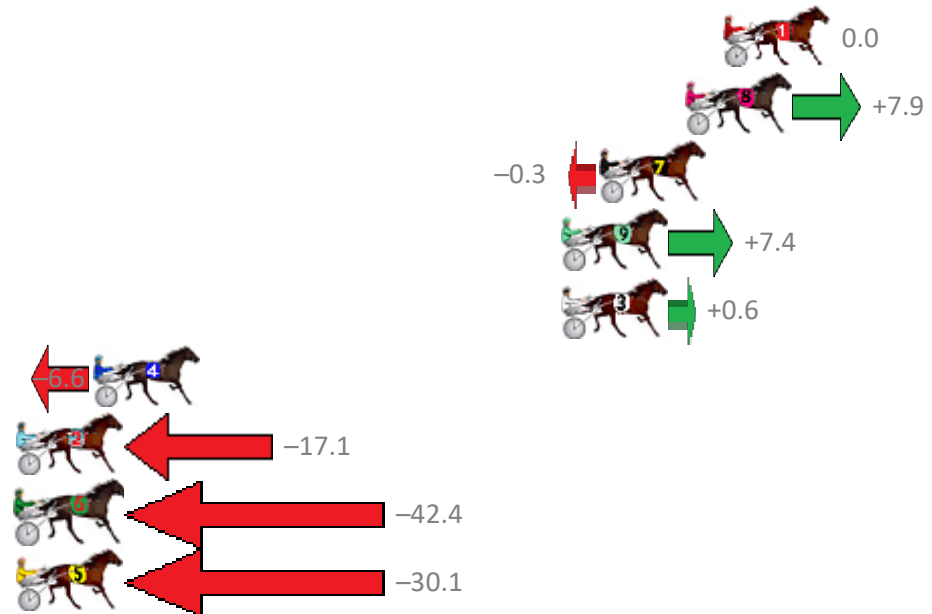

Redcliffe Race 3 Distance 2040m

Wednesday, 25 July 2018

Gross Time: 2:33.50 MileRate: 2:01.10 LeadTime: 30.10s First Qtr: 31.30s Second Qtr: 32.20s Third Qtr: 30.00s Fourth Qtr: 29.90s

NoHorse	Plc	Margin	Time	800Time (W)	400 Time (W)
1 HERES MY NUMBER	1	0.0m	2:33.50	59.90s (0)	29.90s (0)
8 DIABOLO STAR	2	1.5m	2:33.61	59.31s (0)	29.29s (0)
7 MODERN THOUGHT	3	4.9m	2:33.87	59.92s (0)	29.92s (0)
9 DIXIE TRIX	4	6.4m	2:33.98	59.35s (0)	29.35s (0)
3 THE FLOYD	5	6.4m	2:33.98	59.86s (1)	30.03s (2)
4 CAPTAIN CHARGE OVER	6	25.0m	2:35.37	60.39s (0)	30.62s (1)
2 ARCHIECANO	7	29.7m	2:35.72	61.18s (1)	31.33s (1)
6 ART SECRET	8	43.8m	2:36.77	63.07s (1)	32.93s (1)
5 OUR EDUARDO DENARI	9	47.7m	2:37.07	62.15s (1)	32.63s (2)

Finish Position and metres gained from 800m

Trots Sectionals
Powered by
www.pjdata.com.au
Home of PJ Trots Analyser

The Racing Queensland Board (trading as Racing Queensland) and provider are not responsible for the completeness or accuracy of any of the information contained herein, and makes no representations about its suitability for any purpose.