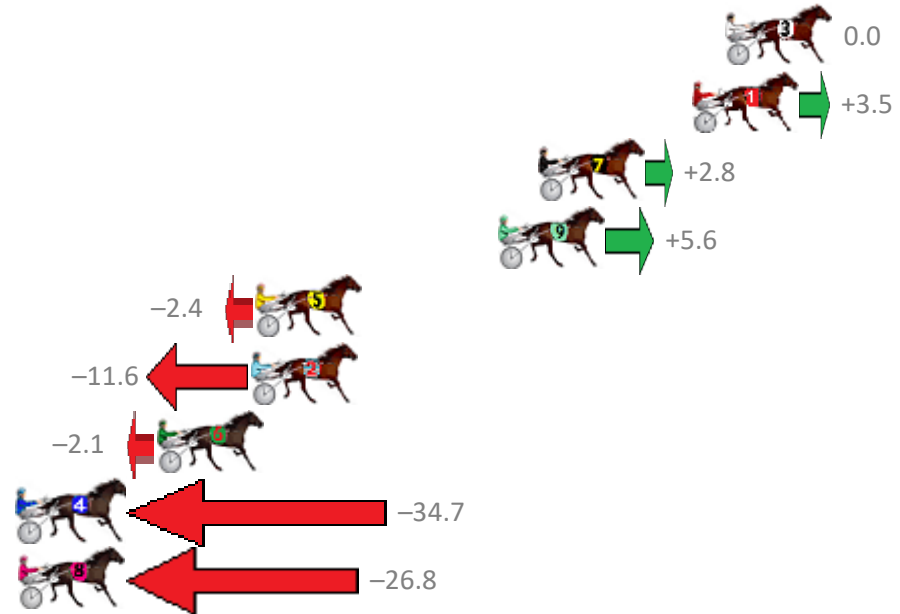

Redcliffe Race 1 Distance 2280m

Wednesday, 25 July 2018

Gross Time: 2:48.70 MileRate: 1:59.10 LeadTime: 50.60s First Qtr: 30.40s Second Qtr: 30.00s Third Qtr: 28.00s Fourth Qtr: 29.70s

No	Horse	Plc	Margin	Time	800Time (W)	400 Time (W)
3	TOP FLIGHT CRUIZE	1	0.0m	2:48.70	57.70s (0)	29.70s (0)
1	PITTSWORTH MAN	2	1.3m	2:48.80	57.45s (0)	29.38s (0)
7	SHEZABONNYGEM	3	7.4m	2:49.25	57.50s (0)	29.39s (0)
9	SPONDOOLEY	4	9.0m	2:49.37	57.30s (0)	29.12s (0)
5	BOB GAGE	5	18.6m	2:50.08	57.87s (1)	29.61s (1)
2	CONDAFEW	6	18.8m	2:50.10	58.54s (1)	29.98s (1)
6	MASTER DIP	7	22.5m	2:50.37	57.85s (1)	29.60s (2)
4	DOWNAN OUT	8	37.7m	2:51.50	60.20s (1)	31.79s (1)
8	MR MEDDLE	9	38.4m	2:51.55	59.63s (1)	31.39s (2)

Finish Position and metres gained from 800m

Trots Sectionals
Powered by
www.pjdata.com.au
Home of PJ Trots Analyser

The Racing Queensland Board (trading as Racing Queensland) and provider are not responsible for the completeness or accuracy of any of the information contained herein, and makes no representations about its suitability for any purpose.