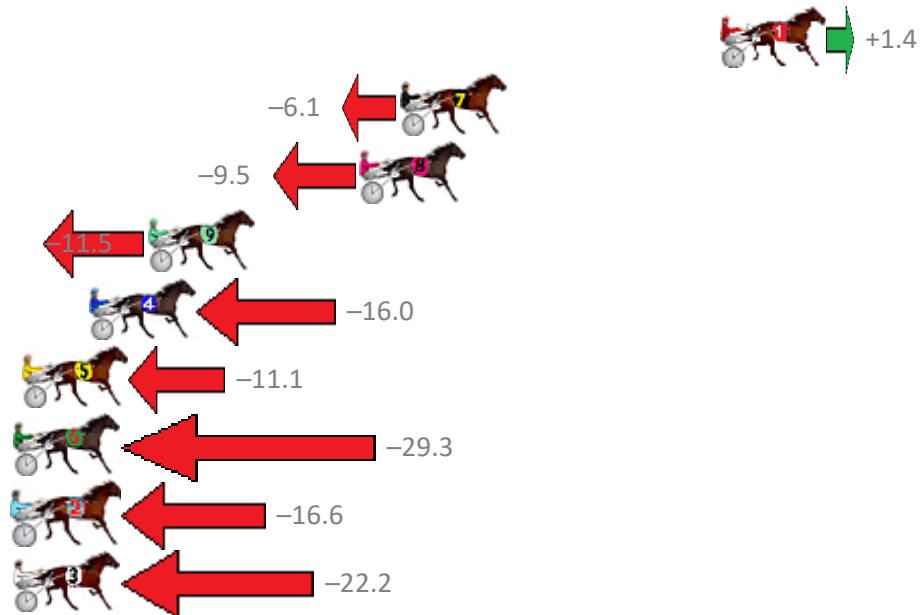

Redcliffe Race 4 Distance 2040m

Wednesday, 25 July 2018

Gross Time: 2:33.20 MileRate: 2:00.90 LeadTime: 31.80s First Qtr: 31.30s Second Qtr: 30.50s Third Qtr: 29.80s Fourth Qtr: 29.80s

NoHorse	Plc	Margin	Time	800Time (W)	400 Time (W)
1 SAMMARI	1	0.0m	2:33.20	59.50s (0)	29.80s (0)
7 BARBOO	2	12.7m	2:34.15	60.05s (0)	30.31s (0)
8 TELLELLA	3	14.3m	2:34.27	60.31s (1)	30.39s (1)
9 NIGHT NINJA	4	22.7m	2:34.89	60.46s (0)	30.70s (0)
4 MAJORESS JUJON	5	25.0m	2:35.06	60.79s (1)	30.87s (1)
5 FUTURE FUN	6	27.7m	2:35.26	60.43s (0)	30.69s (0)
6 FAKEROCKNROLL	7	29.3m	2:35.38	61.78s (1)	31.86s (1)
2 ANGELOFSPEED	8	30.4m	2:35.46	60.84s (1)	30.96s (1)
3 MOONLIGHT JACK	9	58.4m	2:37.55	61.25s (0)	31.77s (0)

Finish Position and metres gained from 800m

Trots Sectionals
Powered by
www.pjdata.com.au
Home of PJ Trots Analyser

The Racing Queensland Board (trading as Racing Queensland) and provider are not responsible for the completeness or accuracy of any of the information contained herein, and makes no representations about its suitability for any purpose.