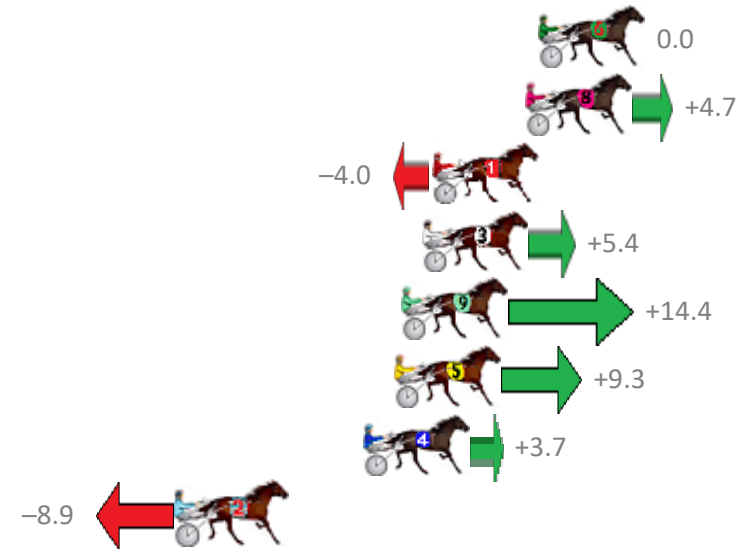

Redcliffe Race 2 Distance 2040m

Wednesday, 25 July 2018

Gross Time: 2:32.90   MileRate: 2:00.60   LeadTime: 32.40s   First Qtr: 31.90s   Second Qtr: 30.20s   Third Qtr: 28.30s   Fourth Qtr: 30.10s

No	Horse	Plc	Margin	Time	800Time (W)	400 Time (W)
6	FIFTH EDITION	1	0.0m	2:32.90	58.40s (1)	30.10s (1)
8	PHANTOM ROCKSTAR	2	0.5m	2:32.94	58.06s (0)	29.75s (0)
1	RAFFERTY DELIGHTS	3	4.2m	2:33.22	58.69s (0)	30.36s (0)
3	ELLIOTT BROMAC	4	4.6m	2:33.25	58.01s (1)	29.90s (2)
9	ARTIKULATE MISS	5	5.4m	2:33.31	57.35s (1)	29.54s (1)
5	LONG TERM FELLA	6	5.7m	2:33.33	57.72s (1)	29.52s (2)
4	IMA MORVEN LAD	7	6.9m	2:33.42	58.13s (0)	29.87s (0)
2	TRENTLEIGH	8	14.3m	2:33.98	59.05s (1)	30.69s (1)

Finish Position and metres gained from 800m

Trots Sectionals
Powered by
www.pjdata.com.au
Home of PJ Trots Analyser

The Racing Queensland Board (trading as Racing Queensland) and provider are not responsible for the completeness or accuracy of any of the information contained herein, and makes no representations about its suitability for any purpose.