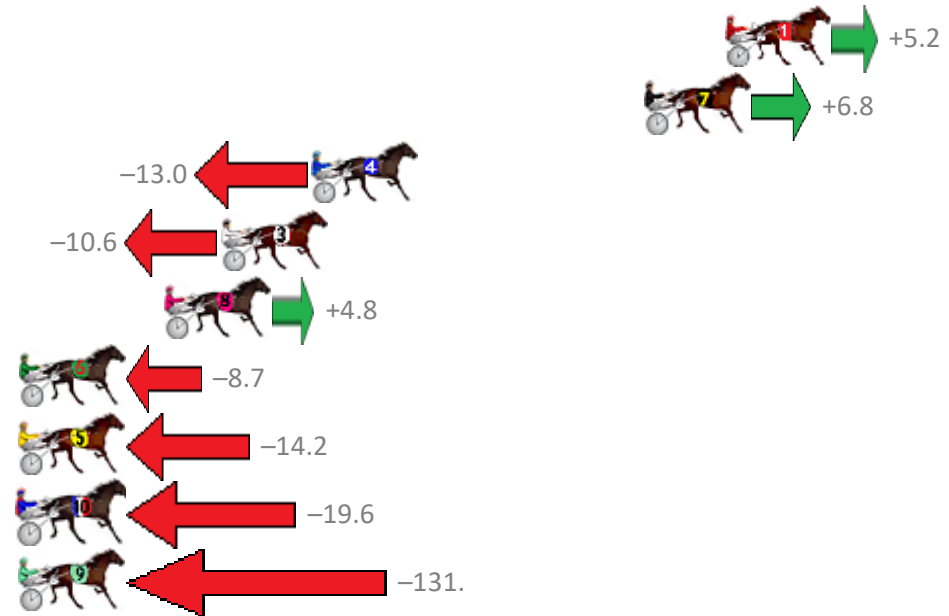

Redcliffe Race 6 Distance 2040m

Wednesday, 25 July 2018

Gross Time: 2:35.60 MileRate: 2:02.70 LeadTime: 32.30s First Qtr: 32.30s Second Qtr: 30.90s Third Qtr: 29.20s Fourth Qtr: 30.90s

NoHorse	Plc	Margin	Time	800Time (W)	400 Time (W)
1 DALACOS EMPRESS	1	0.0m	2:35.60	59.71s (0)	30.90s (0)
7 BUKTHSYSTEM	2	3.2m	2:35.85	59.59s (0)	30.76s (0)
4 CHEYENNE WARRIOR	3	16.4m	2:36.87	61.08s (1)	31.70s (1)
3 PONOVER	4	20.0m	2:37.15	60.90s (1)	31.60s (1)
8 BE ON THE SLY	5	22.2m	2:37.31	59.74s (0)	30.20s (0)
6 HEZ TO BLAME	6	29.5m	2:37.88	60.75s (0)	31.59s (0)
5 WILD ABOUT TOWN	7	33.2m	2:38.16	61.17s (1)	31.63s (2)
10 JAYCEE STYLE	8	34.6m	2:38.27	61.57s (0)	32.12s (1)
9 GOTOTHEMOON	9	146.0m	2:46.88	69.99s (1)	41.27s (2)

Finish Position and metres gained from 800m

Trots Sectionals
Powered by
www.pjdata.com.au
Home of PJ Trots Analyser

The Racing Queensland Board (trading as Racing Queensland) and provider are not responsible for the completeness or accuracy of any of the information contained herein, and makes no representations about its suitability for any purpose.