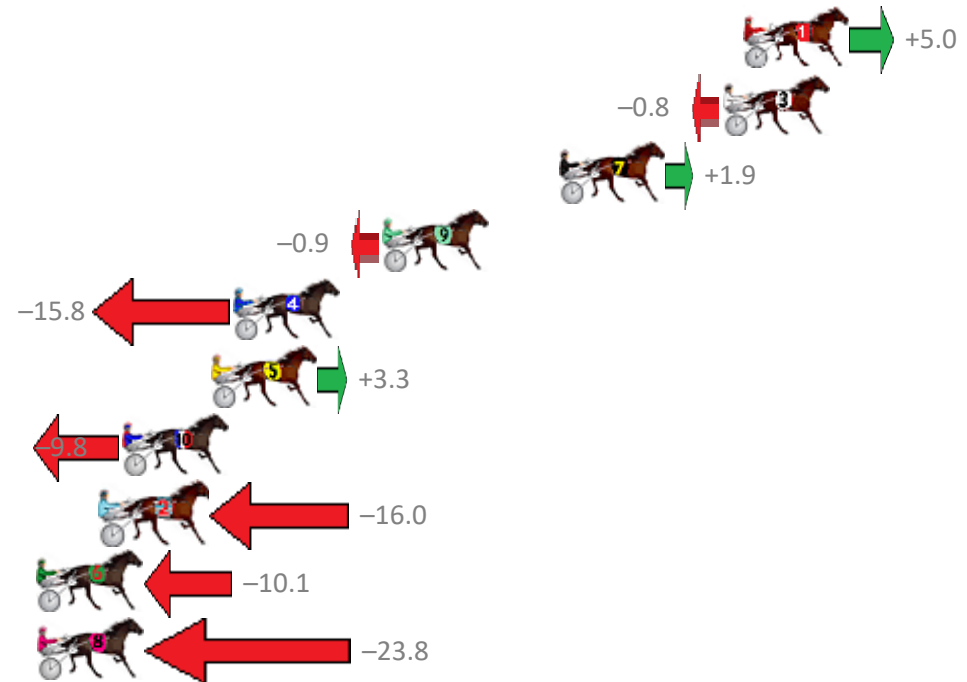

Redcliffe Race 5 Distance 2040m

Wednesday, 25 July 2018

Gross Time: 2:33.60 MileRate: 2:01.10 LeadTime: 32.50s First Qtr: 31.30s Second Qtr: 30.90s Third Qtr: 29.80s Fourth Qtr: 29.10s

NoHorse	Plc	Margin	Time	800Time (W)	400 Time (W)
1 RUFFALO	1	0.0m	2:33.60	58.53s (0)	28.75s (0)
3 SPLASH OF GOLD	2	0.8m	2:33.66	58.96s (0)	29.16s (0)
7 DEADLY ROCKER	3	7.3m	2:34.13	58.76s (0)	28.95s (0)
9 MISS CATALINA	4	14.3m	2:34.64	58.97s (0)	29.08s (0)
4 OUR DIAMOND EDITON	5	20.2m	2:35.07	60.06s (1)	30.18s (1)
5 GRINYDONTCHA	6	21.1m	2:35.14	58.66s (1)	29.19s (0)
10 CONCENTRATION	7	24.6m	2:35.39	59.62s (1)	29.77s (1)
2 OUR CHAMPION	8	25.4m	2:35.45	60.08s (1)	30.21s (1)
6 ALWAYS A JEWEL	9	29.7m	2:35.76	59.64s (1)	29.82s (1)
8 WEASEL	10	33.2m	2:36.02	60.65s (2)	30.48s (2)

Finish Position and metres gained from 800m

Trots Sectionals
Powered by
www.pjdata.com.au
Home of PJ Trots Analyser

The Racing Queensland Board (trading as Racing Queensland) and provider are not responsible for the completeness or accuracy of any of the information contained herein, and makes no representations about its suitability for any purpose.