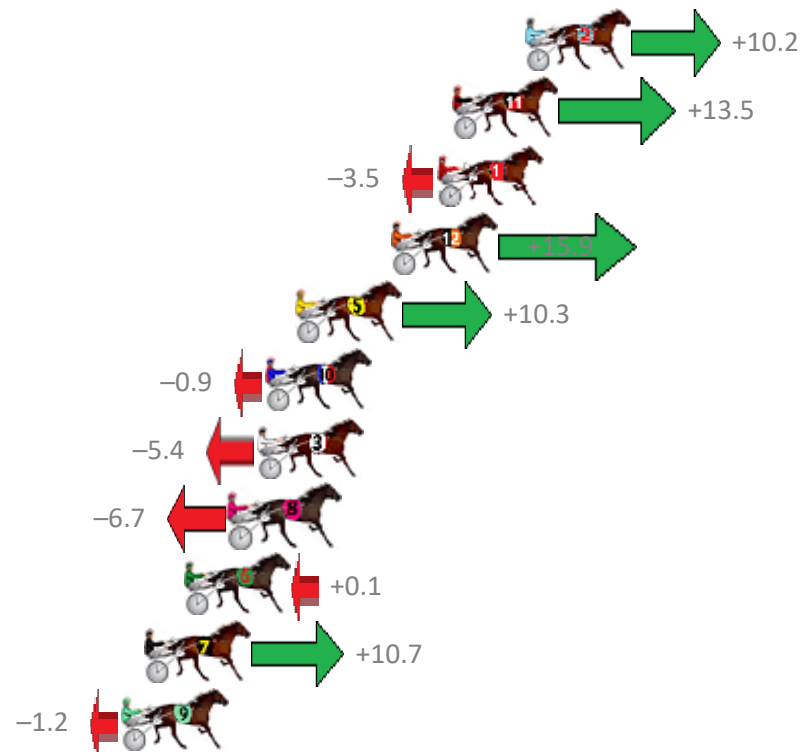

Albion Park Race 1 Distance 2138m

Friday, 13 July 2018

Gross Time: 2:37.30 MileRate: 1:58.40 LeadTime: 39.20s First Qtr: 31.10s Second Qtr: 30.60s Third Qtr: 28.50s Fourth Qtr: 27.90s

NoHorse	Plc	Margin	Time	800Time (W)	400 Time (W)
2 WHISKEY BLAZE	1	0.0m	2:37.30	55.68s (1)	27.45s (1)
11 MARK OF INTEGRITY	2	2.9m	2:37.50	55.45s (2)	28.00s (2)
1 NONE BETTOR	3	3.5m	2:37.54	56.65s (0)	28.14s (0)
12 THE MUSE	4	5.3m	2:37.67	55.28s (2)	27.81s (2)
5 MR MEDDLE	5	9.1m	2:37.93	55.67s (1)	27.39s (1)
10 MONIVAE	6	10.3m	2:38.02	56.46s (0)	27.80s (0)
3 BUMPER	7	10.6m	2:38.04	56.78s (1)	28.54s (1)
8 THE GUN ROCKSTAR	8	11.7m	2:38.12	56.87s (0)	28.24s (0)
6 BEAU CISHLOM	9	13.5m	2:38.24	56.39s (0)	27.71s (0)
7 OHOKA SQUIRE	10	15.1m	2:38.35	55.65s (2)	28.13s (2)
9 THE HARLEM HAMMER	11	16.0m	2:38.42	56.48s (1)	28.22s (1)
4 ROCKNROLL AMBER	12	29.6m	2:39.36	56.54s (1)	28.29s (1)

Finish Position and metres gained from 800m

Trots Sectionals
Powered by
www.pjdata.com.au
Home of PJ Trots Analyser

The Racing Queensland Board (trading as Racing Queensland) and provider are not responsible for the completeness or accuracy of any of the information contained herein, and makes no representations about its suitability for any purpose.