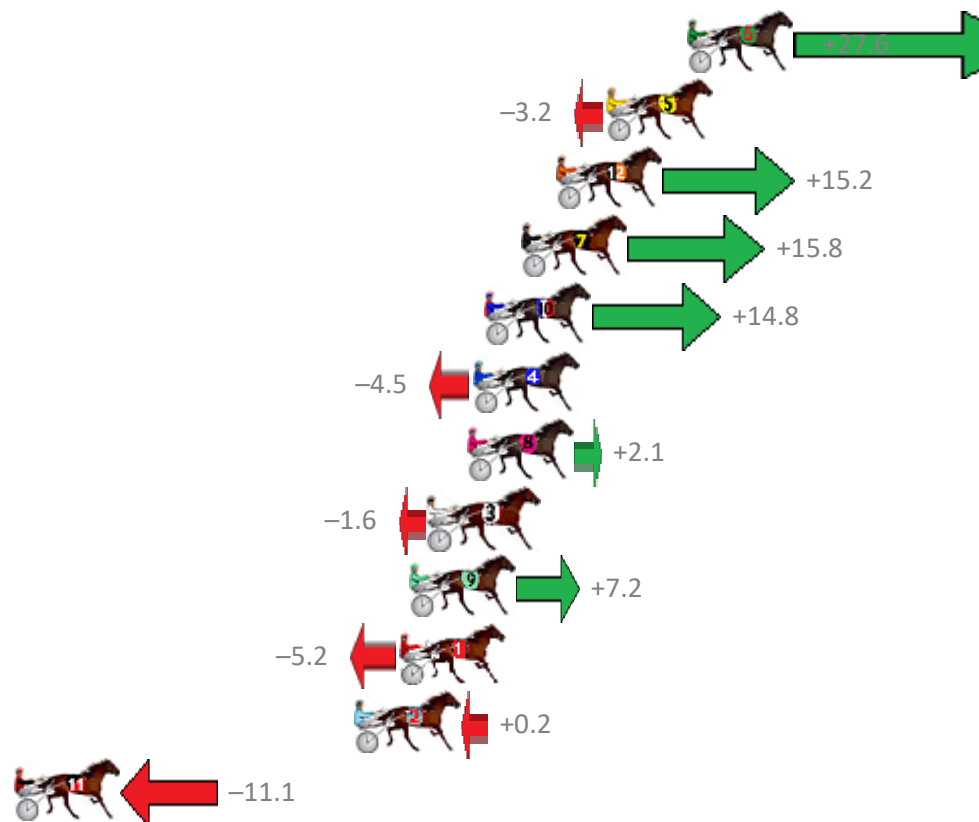

Albion Park Race 5 Distance 2138m

Friday, 13 July 2018

Gross Time: 2:39.80 MileRate: 2:00.30 LeadTime: 37.80s First Qtr: 31.30s Second Qtr: 31.20s Third Qtr: 29.70s Fourth Qtr: 29.80s

No Horse	Plc	Margin	Time	800Time (W)	400 Time (W)
6 ASHLEYS ANGEL	1	0.0m	2:39.80	57.45s (2)	28.79s (2)
5 JUST SAY GO	2	3.2m	2:40.04	59.74s (0)	30.04s (0)
12 VILLAGE CRUISER	3	5.2m	2:40.19	58.37s (0)	28.55s (1)
7 THE CARINGBAH KID	4	6.6m	2:40.29	58.32s (2)	29.62s (2)
10 CALL ME YOURS	5	8.0m	2:40.40	58.40s (1)	29.07s (2)
4 BROADWATER	6	8.5m	2:40.43	59.83s (1)	30.15s (1)
8 REAL KNUCKY	7	8.7m	2:40.45	59.34s (0)	29.49s (0)
3 WANDERING ALLNIGHT	8	10.2m	2:40.56	59.62s (1)	29.96s (1)
9 MONUMENTAL	9	11.0m	2:40.62	58.96s (1)	29.34s (1)
1 RAYONG PRINCESS	10	11.4m	2:40.65	59.89s (0)	30.05s (0)
2 GLASSCUTTERSPIRIT	11	13.2m	2:40.78	59.49s (1)	29.83s (1)
11 REGAL NIGHTSHADE	12	26.7m	2:41.79	60.33s (0)	30.51s (0)

Finish Position and metres gained from 800m

Trots Sectionals
Powered by
www.pjdata.com.au
Home of PJ Trots Analyser

The Racing Queensland Board (trading as Racing Queensland) and provider are not responsible for the completeness or accuracy of any of the information contained herein, and makes no representations about its suitability for any purpose.