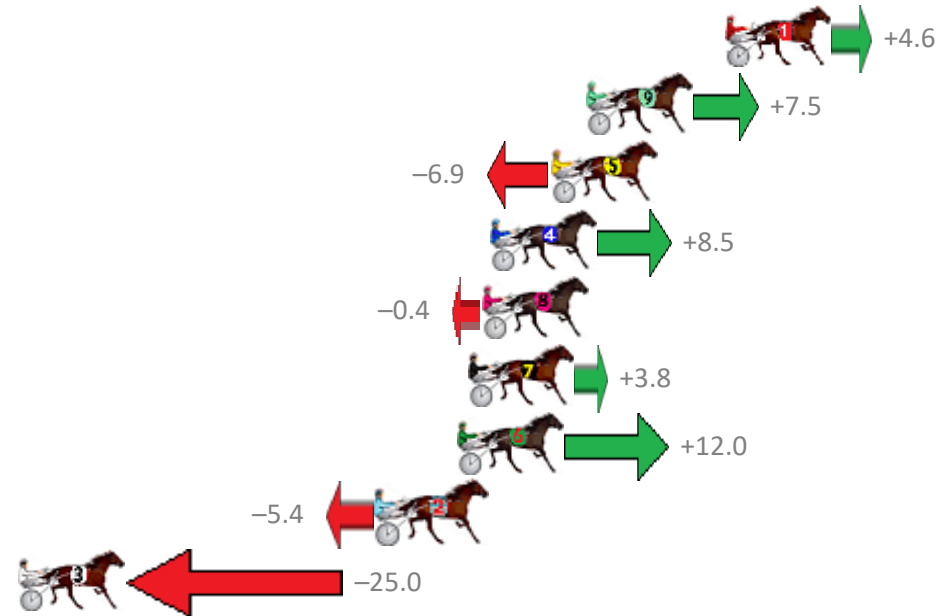

Albion Park Race 6 Distance 1660m

Friday, 13 July 2018

Gross Time: 2:00.90 MileRate: 1:57.20 LeadTime: 3.40s First Qtr: 28.20s Second Qtr: 30.60s Third Qtr: 29.40s Fourth Qtr: 29.30s

NoHorse	Plc	Margin	Time	800Time (W)	400 Time (W)
1 TOMEARA	1	0.0m	2:00.90	58.36s (0)	28.99s (0)
9 DUKE JUJON	2	5.5m	2:01.30	58.15s (1)	29.19s (2)
5 HELL BENT	3	6.9m	2:01.41	59.21s (0)	29.81s (0)
4 EVELYN JAY	4	9.3m	2:01.58	58.08s (1)	29.06s (2)
8 SMILING ARMADA	5	9.6m	2:01.60	58.73s (0)	29.37s (0)
7 LISAS LAWYER	6	10.2m	2:01.65	58.42s (0)	29.05s (0)
6 LIVING GRAND	7	10.6m	2:01.68	57.82s (1)	28.92s (1)
2 SOLDIER OF FORTUNE	8	13.8m	2:01.91	59.10s (1)	29.75s (1)
3 DAPPER	9	29.2m	2:03.04	60.53s (1)	31.19s (1)

Finish Position and metres gained from 800m

Trots Sectionals
Powered by
www.pjdata.com.au
Home of PJ Trots Analyser

The Racing Queensland Board (trading as Racing Queensland) and provider are not responsible for the completeness or accuracy of any of the information contained herein, and makes no representations about its suitability for any purpose.