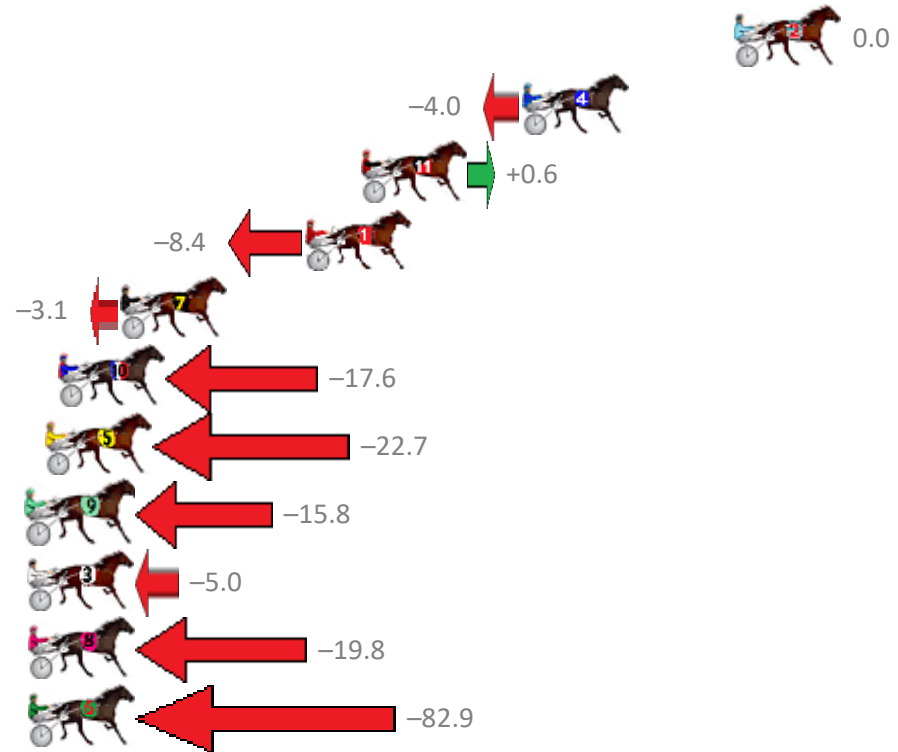

Albion Park Race 2 Distance 1660m

Friday, 13 July 2018

Gross Time: 1:56.70 MileRate: 1:53.10 LeadTime: 3.50s First Qtr: 27.70s Second Qtr: 29.00s Third Qtr: 28.40s Fourth Qtr: 28.10s

NoHorse	Plc	Margin	Time	800Time (W)	400 Time (W)
2 COUNTDOWN	1	0.0m	1:56.70	56.50s (0)	28.10s (0)
4 LONG ROAD TO FAME	2	8.4m	1:57.29	56.78s (0)	28.35s (0)
11 COMPLY OR DIE	3	14.8m	1:57.74	56.46s (1)	27.96s (0)
1 CLOCKON DOC LOMBO	4	17.0m	1:57.89	57.09s (0)	28.65s (0)
7 THE PACMAN	5	24.3m	1:58.41	56.72s (2)	28.65s (2)
10 INA GREAT PLACE	6	26.8m	1:58.58	57.74s (2)	29.49s (2)
5 MAJOR KIWI	7	27.3m	1:58.62	58.10s (1)	29.47s (1)
9 RORY MACH	8	29.2m	1:58.75	57.62s (2)	29.29s (2)
3 IMA MORVEN LAD	9	31.4m	1:58.91	56.85s (1)	28.76s (2)
8 RAESAWINNER	10	33.0m	1:59.02	57.90s (0)	29.46s (1)
6 OUR MELS DREAM	11	92.3m	2:03.18	62.35s (1)	32.91s (1)

Finish Position and metres gained from 800m

Trots Sectionals
Powered by
www.pjdata.com.au
Home of PJ Trots Analyser

The Racing Queensland Board (trading as Racing Queensland) and provider are not responsible for the completeness or accuracy of any of the information contained herein, and makes no representations about its suitability for any purpose.