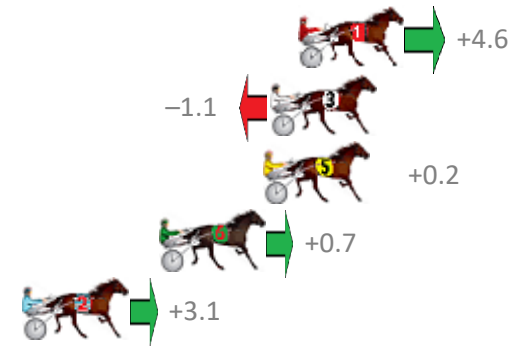

Albion Park Race 8 Distance 2138m

Friday, 13 July 2018

Gross Time: 2:36.70 MileRate: 1:57.90 LeadTime: 39.40s First Qtr: 29.60s Second Qtr: 30.30s Third Qtr: 28.70s Fourth Qtr: 28.70s

NoHorse	Plc	Margin	Time	800Time (W)	400 Time (W)
1 MY MASTERCRAFTSMA	1	0.0m	2:36.70	57.07s (0)	28.18s (0)
3 CHAPTER ONE	2	1.1m	2:36.78	57.48s (0)	28.58s (0)
5 OUR WALL STREET WOL	3	1.4m	2:36.80	57.39s (1)	28.80s (1)
6 ALWAYS MY MATE	4	5.5m	2:37.09	57.35s (1)	28.69s (1)
2 KURAHAUPO GAMBLER	5	10.9m	2:37.48	57.18s (0)	28.58s (1)

Finish Position and metres gained from 800m

Trots Sectionals
Powered by
www.pjdata.com.au
Home of PJ Trots Analyser

The Racing Queensland Board (trading as Racing Queensland) and provider are not responsible for the completeness or accuracy of any of the information contained herein, and makes no representations about its suitability for any purpose.