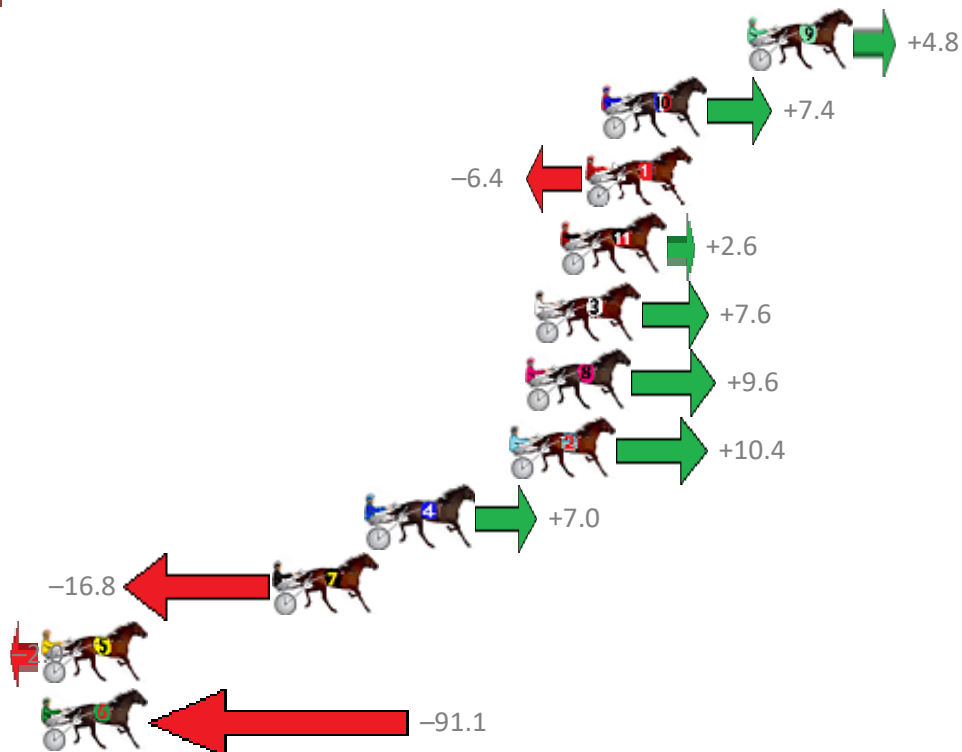

Albion Park Race 7 Distance 1660m

Friday, 13 July 2018

Gross Time: 2:01.10 MileRate: 1:57.40 LeadTime: 3.60s First Qtr: 28.50s Second Qtr: 30.60s Third Qtr: 29.30s Fourth Qtr: 29.10s

NoHorse	Plc	Margin	Time	800Time (W)	400 Time (W)
9 ADRIFT	1	0.0m	2:01.10	58.05s (0)	28.77s (0)
10 NAUGHTYINHEAVEN	2	5.8m	2:01.52	57.86s (0)	28.84s (0)
1 ARK TEAMO	3	6.4m	2:01.57	58.87s (0)	29.57s (0)
11 FASTESTGIRLINTOWN	4	7.4m	2:01.64	58.21s (2)	29.42s (2)
3 BLUES TERROR	5	8.4m	2:01.71	57.85s (2)	29.10s (2)
8 DIAMANTINA DEVIL	6	8.8m	2:01.74	57.70s (0)	28.75s (0)
2 MACH TORQUE	7	9.4m	2:01.78	57.64s (1)	28.62s (2)
4 MICKS MEMORY	8	15.0m	2:02.19	57.89s (2)	29.32s (1)
7 MEANT TO BE ME	9	18.8m	2:02.47	59.63s (1)	30.23s (1)
5 MAJOR TRALEE	10	31.6m	2:03.40	58.55s (1)	29.54s (2)
6 PATCHWORK JET	11	101.9m	2:08.51	65.05s (1)	34.45s (1)

Finish Position and metres gained from 800m

Trots Sectionals
Powered by
www.pjdata.com.au
Home of PJ Trots Analyser

The Racing Queensland Board (trading as Racing Queensland) and provider are not responsible for the completeness or accuracy of any of the information contained herein, and makes no representations about its suitability for any purpose.