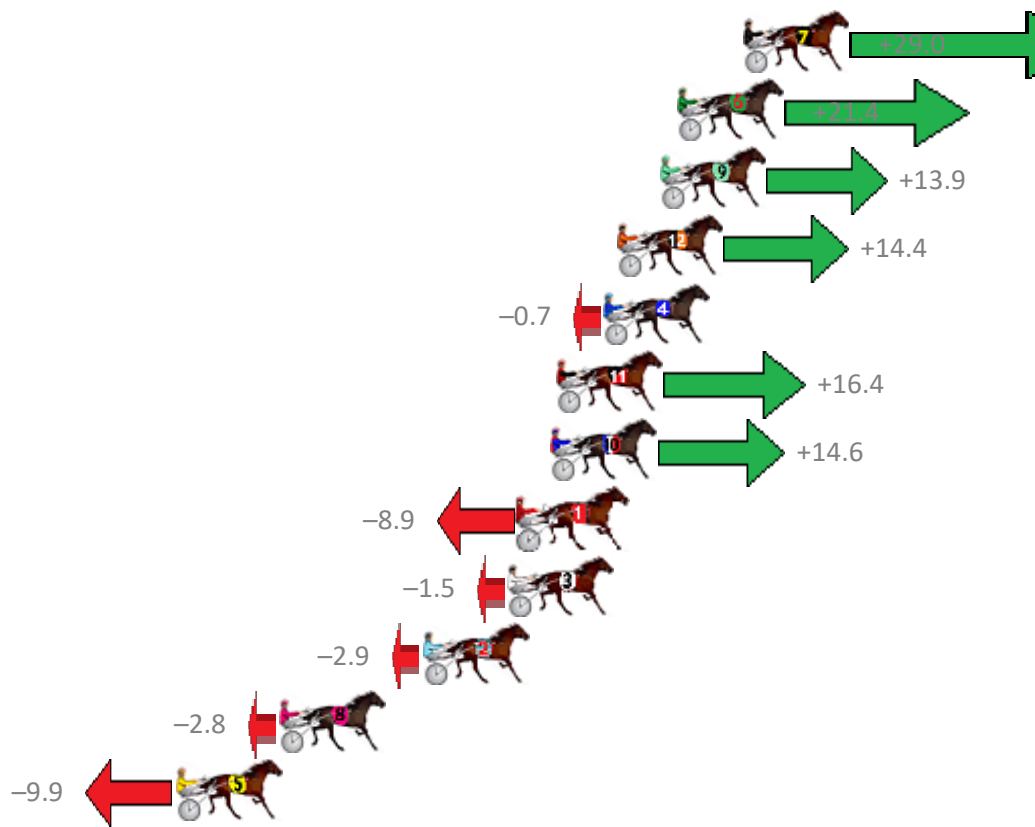

Albion Park Race 4 Distance 1660m

Friday, 13 July 2018

Gross Time: 2:00.70 MileRate: 1:57.00 LeadTime: 3.50s First Qtr: 27.60s Second Qtr: 31.10s Third Qtr: 29.60s Fourth Qtr: 28.90s

NoHorse	Plc	Margin	Time	800Time (W)	400 Time (W)
7 JUSTALITTLE TORQUE	1	0.0m	2:00.70	56.38s (2)	28.12s (2)
6 SMOOTH SAILOR	2	2.6m	2:00.89	56.94s (0)	27.56s (2)
9 MY SECRET TORQUE	3	3.3m	2:00.94	57.48s (1)	28.47s (1)
12 TRES VITE	4	5.0m	2:01.06	57.45s (2)	29.13s (2)
4 WRITEABOUTCHELSEA	5	5.5m	2:01.10	58.55s (0)	28.92s (0)
11 ARGO BART	6	7.4m	2:01.23	57.30s (2)	29.00s (2)
10 RUHTREBO	7	7.6m	2:01.25	57.43s (1)	28.41s (1)
1 SLIPPERY JADE	8	8.9m	2:01.34	59.15s (0)	29.51s (0)
3 MAMMALS MAGIC	9	9.3m	2:01.37	58.61s (1)	29.57s (1)
2 FRANKS FORTUNE	10	12.7m	2:01.62	58.71s (0)	29.05s (0)
8 DEADLY ROCKER	11	18.4m	2:02.03	58.70s (0)	28.86s (1)
5 ALWAYS AT NIGHT	12	22.5m	2:02.33	59.22s (1)	30.18s (1)

Finish Position and metres gained from 800m

Trots Sectionals
Powered by
www.pjdata.com.au
Home of PJ Trots Analyser

The Racing Queensland Board (trading as Racing Queensland) and provider are not responsible for the completeness or accuracy of any of the information contained herein, and makes no representations about its suitability for any purpose.