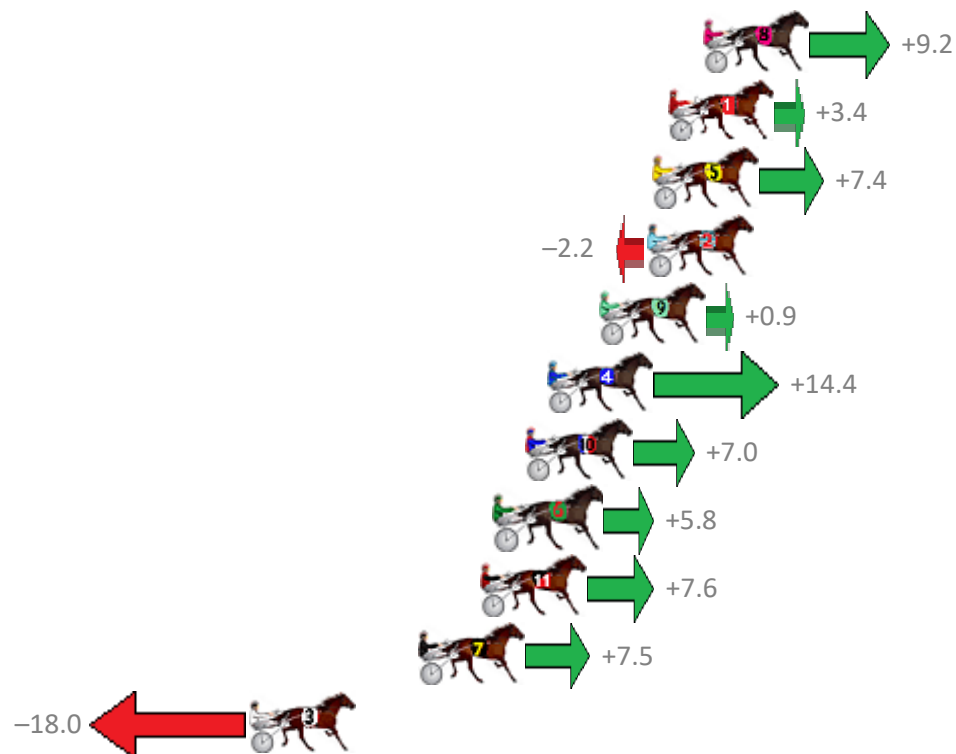

Albion Park Race 3 Distance 2138m

Friday, 13 July 2018

Gross Time: 2:36.00 MileRate: 1:57.40 LeadTime: 37.40s First Qtr: 31.10s Second Qtr: 29.30s Third Qtr: 29.10s Fourth Qtr: 29.10s

NoHorse	Plc	Margin	Time	800Time (W)	400 Time (W)
8 JANUARY	1	0.0m	2:36.00	57.53s (0)	28.42s (0)
1 PATERNITY SUIT	2	1.4m	2:36.10	57.95s (0)	28.85s (0)
5 OLIVER WINKLE	3	2.0m	2:36.15	57.66s (1)	29.16s (2)
2 TROUBLESOME DAVE	4	2.2m	2:36.16	58.36s (0)	29.26s (0)
9 HARD TO HEAR	5	4.1m	2:36.30	58.13s (1)	29.09s (1)
4 GOODTIME STRIDE	6	6.2m	2:36.45	57.15s (2)	28.77s (2)
10 HOT ROD HEAVEN	7	7.0m	2:36.51	57.69s (1)	28.91s (1)
6 STITCHED UP	8	8.2m	2:36.60	57.78s (0)	28.68s (0)
11 OUR CHITTYBANGBANG	9	8.8m	2:36.64	57.65s (2)	29.26s (2)
7 DOOLITTLE DANDY	10	11.3m	2:36.82	57.65s (0)	28.86s (1)
3 NOVAK	11	18.0m	2:37.31	59.51s (1)	30.41s (1)

Finish Position and metres gained from 800m

Trots Sectionals
Powered by
www.pjdata.com.au
Home of PJ Trots Analyser

The Racing Queensland Board (trading as Racing Queensland) and provider are not responsible for the completeness or accuracy of any of the information contained herein, and makes no representations about its suitability for any purpose.