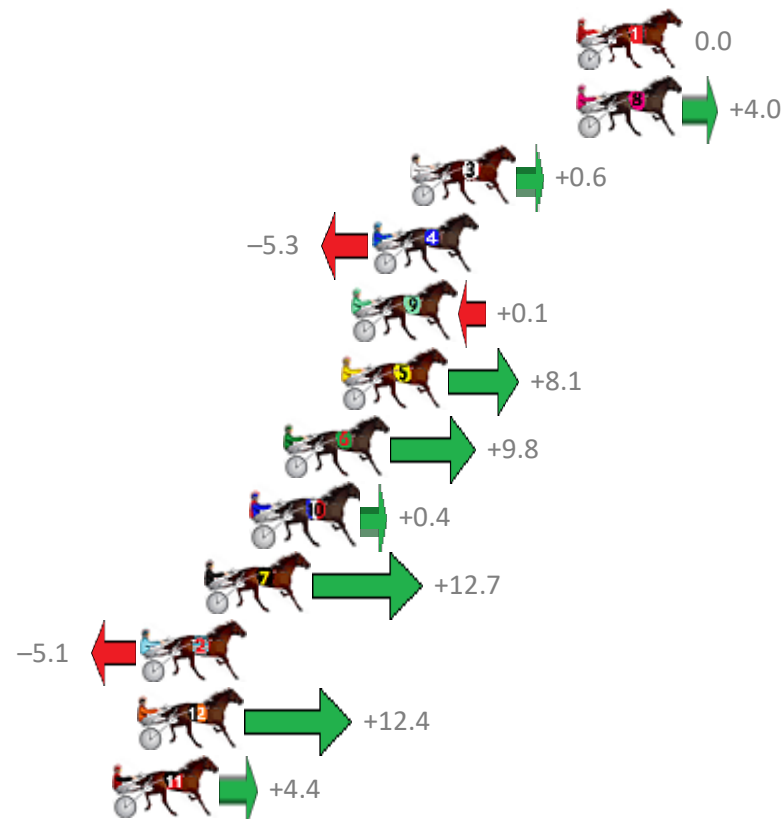

Albion Park Race 2 Distance 1660m

Friday, 29 June 2018

Gross Time: 1:57.60 MileRate: 1:54.00 LeadTime: 3.50s First Qtr: 28.10s Second Qtr: 30.10s Third Qtr: 28.20s Fourth Qtr: 27.70s

NoHorse	Plc	Margin	Time	800Time (W)	400 Time (W)
1 LUVUMUM	1	0.0m	1:57.60	55.90s (0)	27.70s (0)
8 MY MASTERCRAFTSMA	1	0.0m	1:57.60	55.62s (0)	27.38s (0)
3 BIG BRUCE	3	6.6m	1:58.06	55.86s (1)	27.67s (1)
4 BETTOR BE LUCKY	4	8.1m	1:58.16	56.27s (1)	28.14s (1)
9 ILLAWONG DREAMTIM	5	8.9m	1:58.22	55.89s (0)	27.61s (0)
5 PARISIAN ROCKSTAR	6	9.3m	1:58.24	55.33s (1)	27.43s (1)
6 BET IM SPECIAL	7	11.6m	1:58.40	55.22s (1)	27.30s (1)
10 CULLEY BACKY	8	12.8m	1:58.49	55.87s (0)	27.59s (0)
7 DIVAS DELIGHT	9	14.7m	1:58.62	55.01s (2)	27.33s (2)
2 KURAHAUPO GAMBLER	10	17.3m	1:58.80	56.26s (1)	28.16s (2)
12 FEEL THE FAITH	11	17.4m	1:58.80	55.03s (1)	27.15s (2)
11 ALWAYS MY MATE	12	18.4m	1:58.87	55.59s (2)	27.89s (2)

Finish Position and metres gained from 800m

Trots Sectionals
Powered by
www.pjdata.com.au
Home of PJ Trots Analyser

The Racing Queensland Board (trading as Racing Queensland) and provider are not responsible for the completeness or accuracy of any of the information contained herein, and makes no representations about its suitability for any purpose.