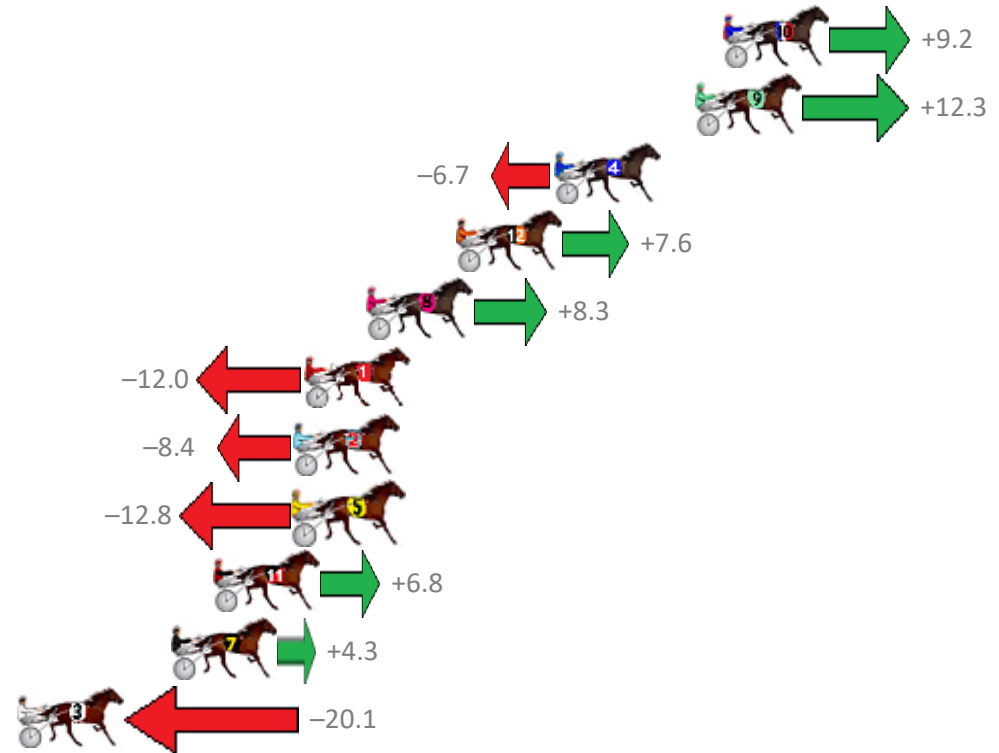

Albion Park Race 3 Distance 1660m

Friday, 29 June 2018

Gross Time: 1:58.40 MileRate: 1:54.80 LeadTime: 3.50s First Qtr: 27.50s Second Qtr: 30.50s Third Qtr: 27.70s Fourth Qtr: 29.20s

NoHorse	Plc	Margin	Time	800Time (W)	400 Time (W)
10 WHISKEY BLAZE	1	0.0m	1:58.40	56.25s (0)	28.44s (0)
9 JANUARY	2	1.1m	1:58.48	56.03s (1)	28.30s (2)
4 TACT OLLIE	3	6.7m	1:58.89	57.38s (0)	29.69s (0)
12 THUNDER MAC	4	10.6m	1:59.17	56.36s (1)	28.62s (2)
8 OUR CHITTYBANGBANG	5	14.1m	1:59.43	56.31s (1)	28.62s (1)
1 STUUNDER	6	16.6m	1:59.61	57.75s (0)	29.96s (0)
2 GLASSCUTTERSPIRIT	7	17.0m	1:59.64	57.50s (1)	29.70s (1)
5 VETTEL	8	17.0m	1:59.64	57.81s (1)	30.11s (1)
11 MIGHT AND MAIN	9	20.2m	1:59.87	56.42s (1)	28.69s (2)
7 HARD TO HEAR	10	21.9m	1:60.00	56.59s (0)	28.89s (1)
3 NOVENA ROSE	11	38.7m	2:01.23	58.33s (0)	30.13s (0)

Finish Position and metres gained from 800m

Trots Sectionals
Powered by
www.pjdata.com.au
Home of PJ Trots Analyser

The Racing Queensland Board (trading as Racing Queensland) and provider are not responsible for the completeness or accuracy of any of the information contained herein, and makes no representations about its suitability for any purpose.