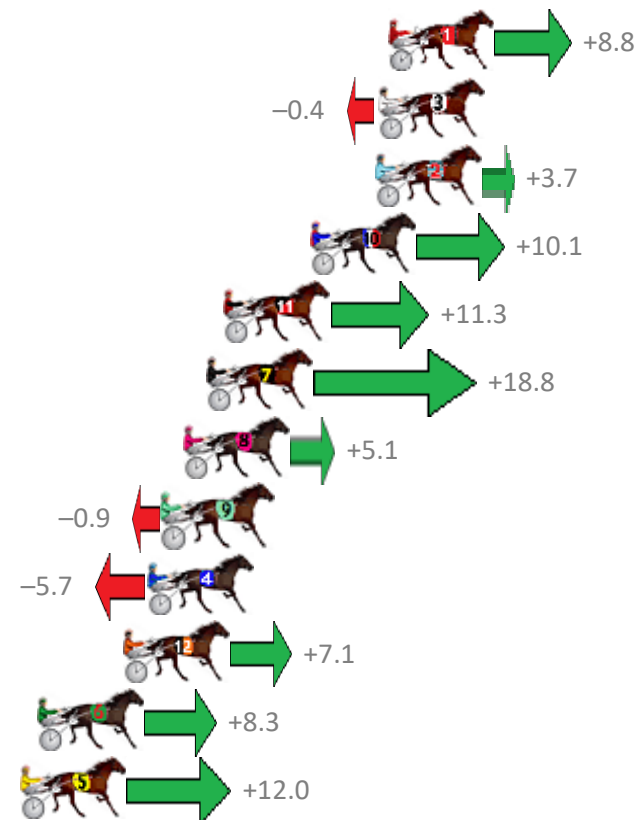

Albion Park Race 1 Distance 1660m

Friday, 29 June 2018

Gross Time: 2:00.00 MileRate: 1:56.30 LeadTime: 3.50s First Qtr: 28.20s Second Qtr: 31.60s Third Qtr: 28.90s Fourth Qtr: 27.80s

NoHorse	Plc	Margin	Time	800Time (W)	400 Time (W)
1 MANDY KRIDEN	1	0.0m	2:00.00	56.08s (0)	27.15s (0)
3 COURAGEOUS LEO	2	0.4m	2:00.03	56.73s (0)	27.83s (0)
2 CHIRPY CHUCKLES	3	0.5m	2:00.03	56.44s (0)	27.54s (0)
10 ROCKING	4	3.1m	2:00.22	55.98s (1)	27.60s (2)
11 OCEANS PREDATOR	5	6.5m	2:00.45	55.90s (1)	27.36s (1)
7 SKYFELLA CAM	6	7.2m	2:00.50	55.37s (2)	27.59s (2)
8 MISS KENNY	7	8.1m	2:00.56	56.34s (0)	27.42s (0)
9 MACH SAM	8	8.9m	2:00.62	56.76s (1)	27.85s (1)
4 DUKE JUJON	9	9.5m	2:00.66	57.10s (1)	28.18s (1)
12 BLACK BELT	10	10.5m	2:00.73	56.20s (0)	27.28s (0)
6 MACHIN OUT	11	13.9m	2:00.97	56.11s (1)	27.57s (1)
5 SPEEDIE MCARDLE	12	14.6m	2:01.01	55.85s (1)	27.74s (2)

Finish Position and metres gained from 800m

Trots Sectionals
Powered by
www.pjdata.com.au
Home of PJ Trots Analyser

The Racing Queensland Board (trading as Racing Queensland) and provider are not responsible for the completeness or accuracy of any of the information contained herein, and makes no representations about its suitability for any purpose.