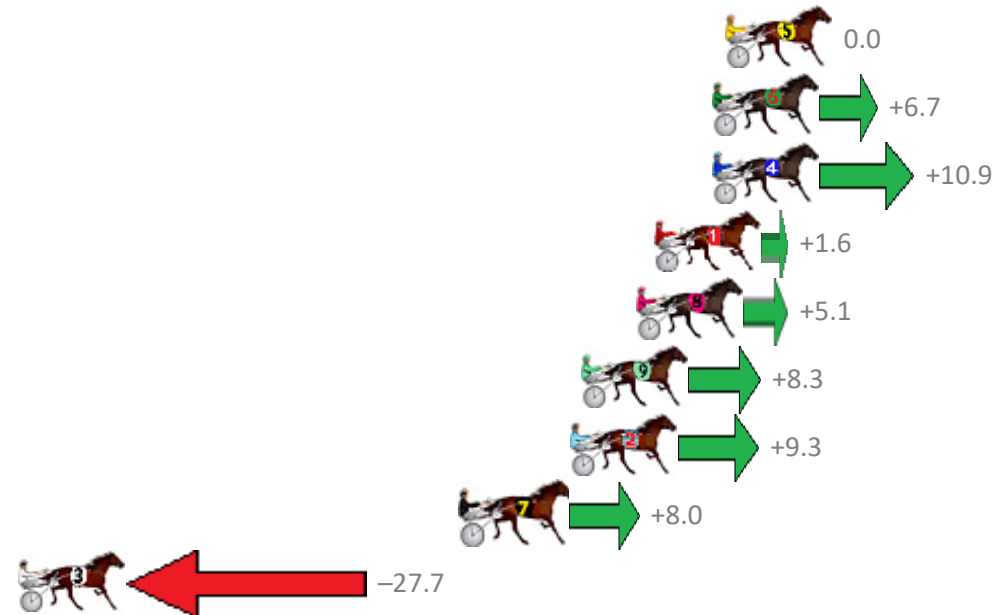

Albion Park Race 6 Distance 1660m

Friday, 29 June 2018

Gross Time: 1:59.20 MileRate: 1:55.60 LeadTime: 3.40s First Qtr: 27.60s Second Qtr: 30.30s Third Qtr: 28.80s Fourth Qtr: 29.10s

NoHorse	Plc	Margin	Time	800Time (W)	400 Time (W)
5 COMPLY OR DIE	1	0.0m	1:59.20	57.90s (0)	29.10s (0)
6 DEVIL DODGER	2	0.5m	1:59.24	57.42s (1)	28.90s (1)
4 RORY MACH	3	0.5m	1:59.24	57.11s (1)	28.57s (1)
1 OUR MELS DREAM	4	2.8m	1:59.40	57.78s (0)	29.00s (0)
8 WATTLEBANK FLYER	5	3.5m	1:59.45	57.53s (0)	28.73s (0)
9 INA GREAT PLACE	6	5.7m	1:59.61	57.30s (2)	29.24s (2)
2 THE PACMAN	7	6.1m	1:59.64	57.23s (1)	28.67s (1)
7 KARLOO MAC	8	10.4m	1:59.96	57.32s (2)	29.07s (2)
3 TED WEST	9	41.5m	2:02.22	59.90s (0)	30.59s (1)

Finish Position and metres gained from 800m

Trots Sectionals
Powered by
www.pjdata.com.au
Home of PJ Trots Analyser

The Racing Queensland Board (trading as Racing Queensland) and provider are not responsible for the completeness or accuracy of any of the information contained herein, and makes no representations about its suitability for any purpose.