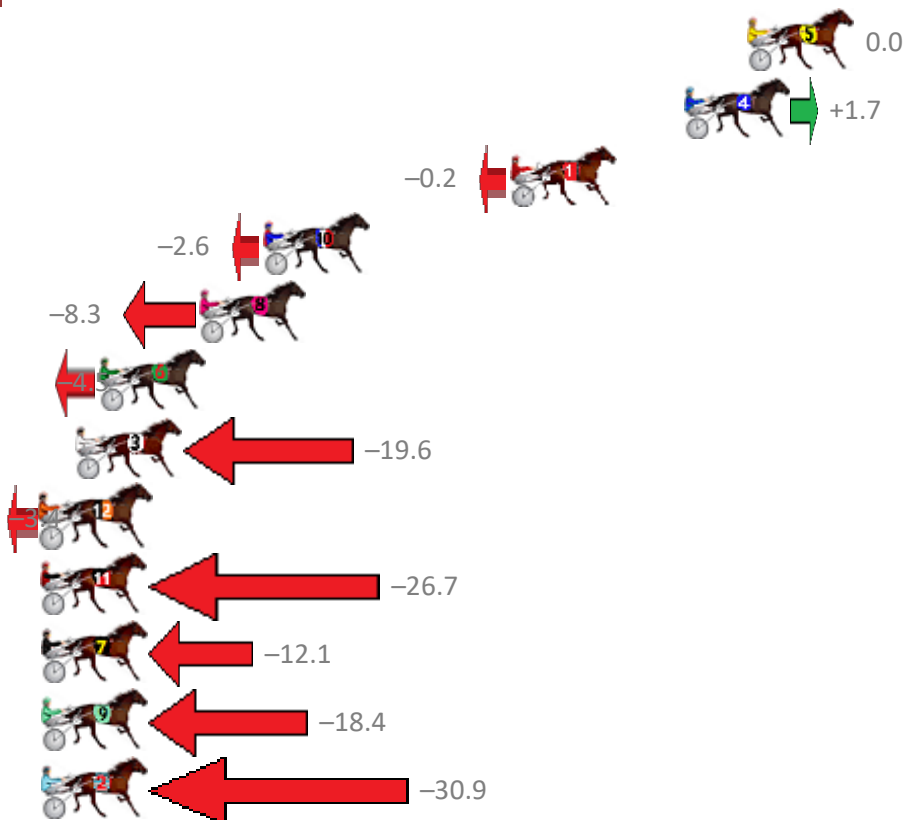

Albion Park Race 5 Distance 1660m

Friday, 29 June 2018

Gross Time: 1:58.90 MileRate: 1:55.30 LeadTime: 3.40s First Qtr: 27.10s Second Qtr: 30.60s Third Qtr: 29.50s Fourth Qtr: 28.30s

NoHorse	Plc	Margin	Time	800Time (W)	400 Time (W)
5 THE HARLEM HAMMER	1	0.0m	1:58.90	57.80s (0)	28.30s (0)
4 GREGS LEGACY	2	2.5m	1:59.08	57.68s (0)	28.18s (0)
1 EVELYN JAY	3	9.4m	1:59.57	57.81s (0)	28.33s (0)
10 CROWNING GLORY	4	19.2m	2:00.26	57.99s (1)	29.25s (2)
8 HELL BENT	5	21.7m	2:00.44	58.40s (0)	28.82s (0)
6 LIVING GRAND	6	25.7m	2:00.72	58.13s (1)	29.14s (2)
3 STEVEEJAY	7	26.6m	2:00.78	59.22s (1)	29.62s (1)
12 RARING TO GO	8	28.8m	2:00.94	58.05s (1)	29.08s (3)
11 FRENCH GLOBE	9	29.5m	2:00.99	59.73s (1)	30.12s (1)
7 GLOVEMAN GILLY	10	34.3m	2:01.33	58.67s (0)	29.34s (2)
9 STEVIE DEE	11	36.4m	2:01.48	59.13s (0)	29.45s (0)
2 MISTER FANTANGLES	12	42.7m	2:01.92	60.03s (1)	30.22s (1)

Finish Position and metres gained from 800m

Trots Sectionals
Powered by
www.pjdata.com.au
Home of PJ Trots Analyser

The Racing Queensland Board (trading as Racing Queensland) and provider are not responsible for the completeness or accuracy of any of the information contained herein, and makes no representations about its suitability for any purpose.