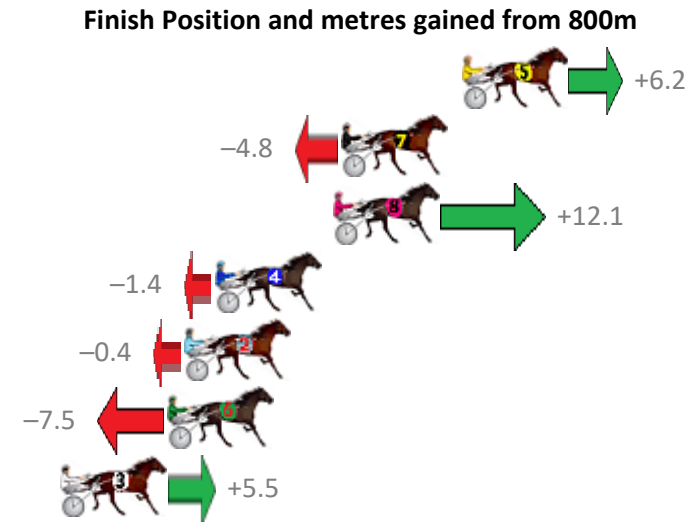

Albion Park Race 8 Distance 1660m

Friday, 29 June 2018

Gross Time: 1:59.40 MileRate: 1:55.70 LeadTime: 3.60s First Qtr: 26.60s Second Qtr: 30.60s Third Qtr: 30.20s Fourth Qtr: 28.40s

NoHorse	Plc	Margin	Time	800Time (W)	400 Time (W)
5 CHANTREY	1	0.0m	1:59.40	58.15s (1)	28.13s (1)
7 MAX RICHTER	2	4.8m	1:59.74	58.95s (0)	28.74s (0)
8 EXCEPTIONAL MACH	3	5.1m	1:59.76	57.71s (1)	27.88s (1)
4 PROBY ONE	4	9.8m	2:00.10	58.70s (0)	28.50s (0)
2 WYNBERG TERROR	5	11.0m	2:00.18	58.63s (1)	28.60s (1)
6 MONTANA FALCON	6	11.7m	2:00.23	59.15s (0)	28.93s (0)
3 DUKE OF ALBANY	7	15.9m	2:00.53	58.20s (1)	28.38s (1)

Trots Sectionals
Powered by
www.pjdata.com.au
Home of PJ Trots Analyser

The Racing Queensland Board (trading as Racing Queensland) and provider are not responsible for the completeness or accuracy of any of the information contained herein, and makes no representations about its suitability for any purpose.