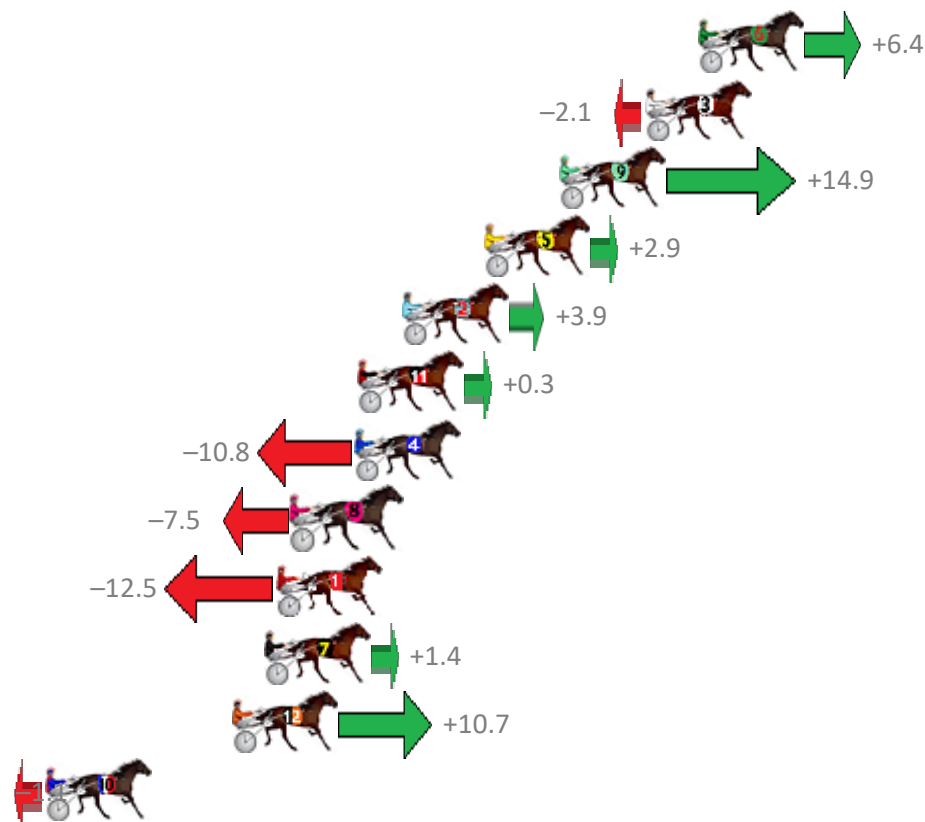

Albion Park Race 7 Distance 1660m

Friday, 29 June 2018

Gross Time: 1:59.90 MileRate: 1:56.20 LeadTime: 3.60s First Qtr: 27.90s Second Qtr: 31.80s Third Qtr: 27.70s Fourth Qtr: 28.90s

NoHorse	Plc	Margin	Time	800Time (W)	400 Time (W)
6 TELL THE LINESMEN	1	0.0m	1:59.90	56.15s (2)	28.90s (1)
3 VICTREE MIKAYLA	2	2.1m	2:00.05	56.75s (0)	29.05s (0)
9 GOT THE GOODS	3	5.5m	2:00.30	55.55s (1)	27.90s (2)
5 MICKEE CULLEN	4	8.5m	2:00.51	56.39s (1)	28.53s (2)
2 ARCH EMPRESS	5	11.7m	2:00.75	56.32s (1)	28.46s (1)
11 HIGH ON MONTANA	6	13.5m	2:00.88	56.58s (0)	28.31s (0)
4 BETTING BARON	7	13.6m	2:00.88	57.36s (1)	29.23s (1)
8 REGAL ROCK	8	16.1m	2:01.06	57.13s (0)	29.12s (0)
1 SNAKES N LADDERS	9	16.7m	2:01.11	57.48s (0)	29.70s (0)
7 BUDDY BABCOCK	10	17.2m	2:01.14	56.50s (0)	28.31s (1)
12 BRONSKI MACKENZIE	11	18.5m	2:01.24	55.84s (1)	28.08s (1)
10 DATSGOOD	12	25.9m	2:01.77	56.68s (1)	28.89s (2)

Finish Position and metres gained from 800m

Trots Sectionals
Powered by
www.pjdata.com.au
Home of PJ Trots Analyser

The Racing Queensland Board (trading as Racing Queensland) and provider are not responsible for the completeness or accuracy of any of the information contained herein, and makes no representations about its suitability for any purpose.