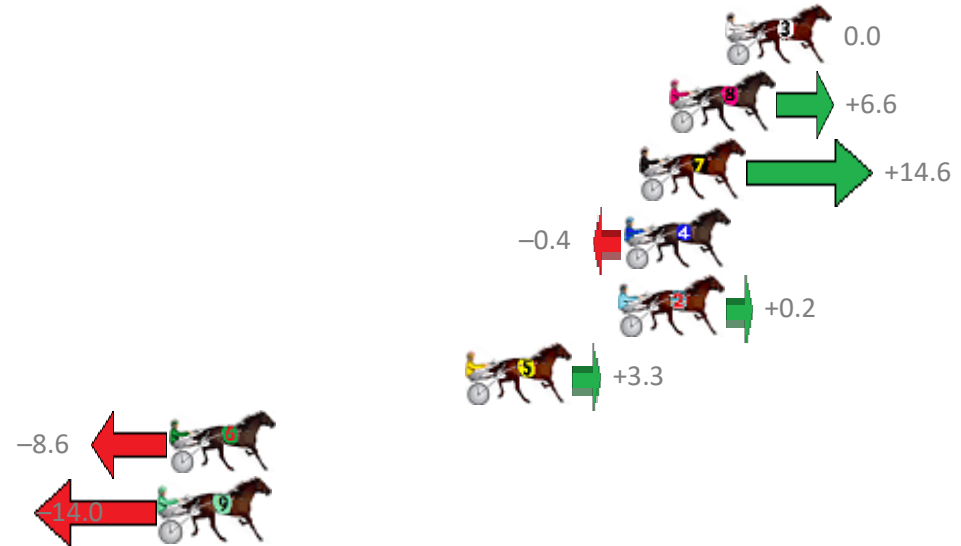

Albion Park Race 9 Distance 1660m

Friday, 29 June 2018

Gross Time: 2:02.30 MileRate: 1:58.50 LeadTime: 3.70s First Qtr: 29.40s Second Qtr: 32.00s Third Qtr: 28.80s Fourth Qtr: 28.40s

NoHorse	Plc	Margin	Time	800Time (W)	400 Time (W)
3 GINGER MICKY	1	0.0m	2:02.30	57.20s (0)	28.40s (0)
8 ROCKNROLL CLASSIC	2	2.2m	2:02.46	56.73s (0)	27.90s (0)
7 GINATIANO	3	3.4m	2:02.54	56.16s (1)	27.36s (1)
4 LEFT A TERROR	4	4.0m	2:02.58	57.23s (1)	28.44s (1)
2 GIVE ME A GO	5	4.2m	2:02.60	57.19s (0)	28.36s (0)
5 ELLE JAY	6	10.3m	2:03.03	56.96s (0)	27.97s (0)
6 SEA HAWKE	7	22.0m	2:03.86	57.81s (1)	29.02s (1)
9 MY ULTIMATE MAJOR	8	22.4m	2:03.89	58.20s (1)	29.39s (1)

Finish Position and metres gained from 800m

Trots Sectionals
Powered by
www.pjdata.com.au
Home of PJ Trots Analyser

The Racing Queensland Board (trading as Racing Queensland) and provider are not responsible for the completeness or accuracy of any of the information contained herein, and makes no representations about its suitability for any purpose.