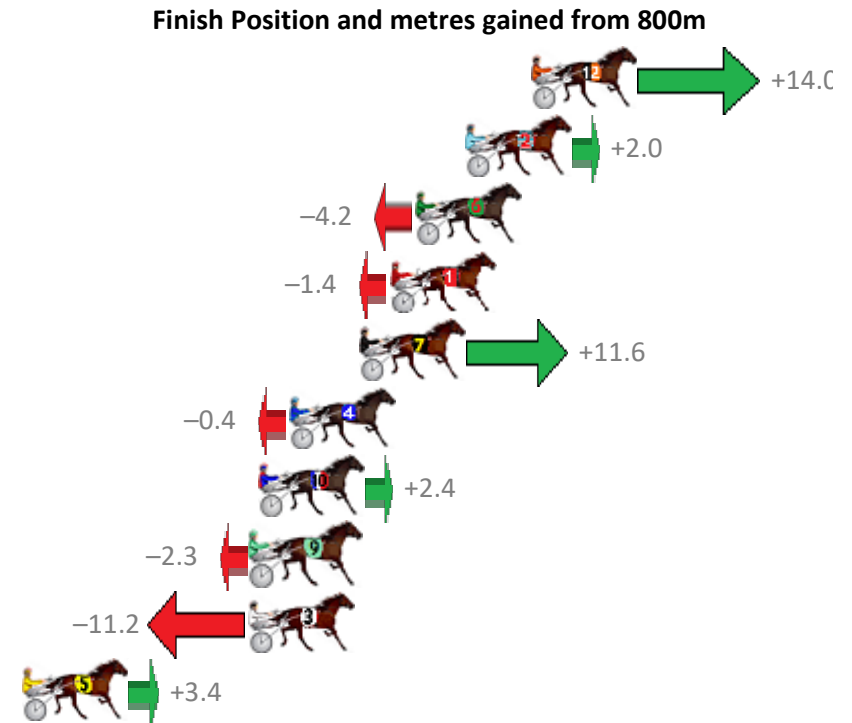

Albion Park Race 4 Distance 2138m

Friday, 29 June 2018

Gross Time: 2:34.70 MileRate: 1:56.40 LeadTime: 37.40s First Qtr: 30.00s Second Qtr: 28.80s Third Qtr: 28.80s Fourth Qtr: 29.70s

NoHorse	Plc	Margin	Time	800Time (W)	400 Time (W)
12 JUSTALITTLE TORQUE	1	0.0m	2:34.70	57.48s (1)	29.05s (2)
2 WHERE'S THE SPIRIT	2	2.6m	2:34.89	58.35s (1)	29.55s (1)
6 MISS HOOLLIGAN	3	4.6m	2:35.04	58.81s (1)	30.01s (1)
1 PINUP BOY	4	5.6m	2:35.12	58.60s (0)	29.73s (0)
7 ARK PATROL	5	6.8m	2:35.20	57.65s (1)	29.18s (1)
4 SHADOW HUNTER	6	9.6m	2:35.41	58.53s (1)	29.73s (1)
10 NEVAEH	7	10.8m	2:35.50	58.32s (0)	29.37s (0)
9 SLIPPERY JADE	8	11.1m	2:35.52	58.67s (0)	29.77s (0)
3 RUHTREBO	9	11.2m	2:35.53	59.32s (0)	30.53s (0)
5 ROCKNROLL DUDE	10	20.2m	2:36.20	58.25s (1)	30.26s (3)

Trots Sectionals
Powered by
www.pjdata.com.au
Home of PJ Trots Analyser

The Racing Queensland Board (trading as Racing Queensland) and provider are not responsible for the completeness or accuracy of any of the information contained herein, and makes no representations about its suitability for any purpose.