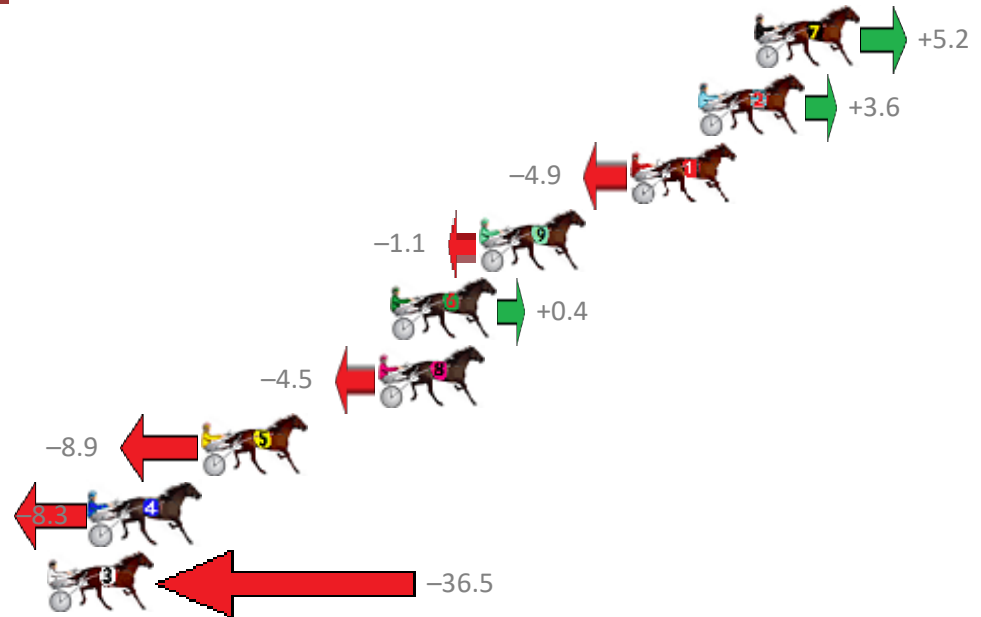

Redcliffe Race 3 Distance 2040m

Wednesday, 20 June 2018

Gross Time: 2:35.60 MileRate: 2:02.70 LeadTime: 32.00s First Qtr: 32.80s Second Qtr: 32.60s Third Qtr: 28.90s Fourth Qtr: 29.30s

NoHorse	Plc	Margin	Time	800Time (W)	400 Time (W)
7 ONYAJANS	1	0.0m	2:35.60	57.82s (0)	28.99s (0)
2 VANTO HANOVER	2	2.2m	2:35.76	57.94s (1)	29.30s (1)
1 LYNCHMAN	3	4.9m	2:35.96	58.56s (0)	29.66s (0)
9 HOOFNIT	4	10.9m	2:36.40	58.28s (0)	29.32s (0)
6 THE DREAM MAKER	5	14.4m	2:36.65	58.17s (0)	29.09s (0)
8 LIVE IT LOUD	6	14.9m	2:36.69	58.53s (1)	29.42s (1)
5 ALLNIGHT MLADY	7	21.9m	2:37.20	58.85s (2)	29.94s (2)
4 SWAFFHAM WATER	8	26.3m	2:37.53	58.80s (1)	30.00s (3)
3 MODERN THOUGHT	9	37.3m	2:38.33	60.86s (1)	31.42s (1)

Finish Position and metres gained from 800m

Trots Sectionals
Powered by
www.pjdata.com.au
Home of PJ Trots Analyser

The Racing Queensland Board (trading as Racing Queensland) and provider are not responsible for the completeness or accuracy of any of the information contained herein, and makes no representations about its suitability for any purpose.