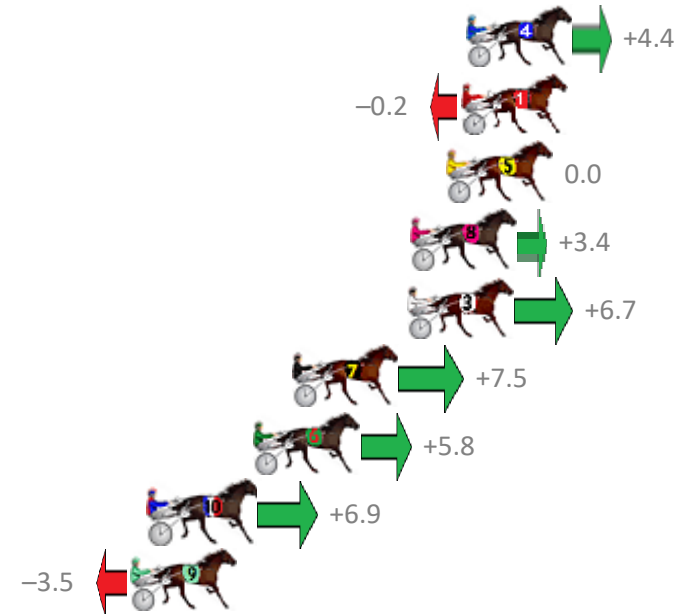

Redcliffe Race 2 Distance 1780m

Wednesday, 20 June 2018

Gross Time: 2:14.30 MileRate: 2:01.40 LeadTime: 12.00s First Qtr: 30.60s Second Qtr: 32.10s Third Qtr: 30.10s Fourth Qtr: 29.50s

NoHorse	Plc	Margin	Time	800Time (W)	400 Time (W)
4 MAHALO	1	0.0m	2:14.30	59.27s (0)	29.15s (0)
1 SHEZA GALVINATOR	2	0.2m	2:14.31	59.61s (0)	29.51s (0)
5 ANN MATTGREGOR	3	0.8m	2:14.36	59.60s (1)	29.31s (1)
8 ITS ALLABOUT ALICE	4	2.2m	2:14.46	59.35s (1)	29.04s (1)
3 OUR CHAMPION	5	2.3m	2:14.47	59.10s (0)	28.93s (0)
7 MATRON JUJON	6	6.9m	2:14.81	59.04s (0)	28.71s (0)
6 MINI MIRACLE	7	8.4m	2:14.92	59.17s (1)	28.72s (1)
10 STYLISH FEELING	8	12.5m	2:15.22	59.09s (1)	28.61s (1)
9 PRIVATE JUJON	9	13.3m	2:15.28	59.86s (1)	29.54s (1)

Finish Position and metres gained from 800m

Trots Sectionals
Powered by
www.pjdata.com.au
Home of PJ Trots Analyser

The Racing Queensland Board (trading as Racing Queensland) and provider are not responsible for the completeness or accuracy of any of the information contained herein, and makes no representations about its suitability for any purpose.