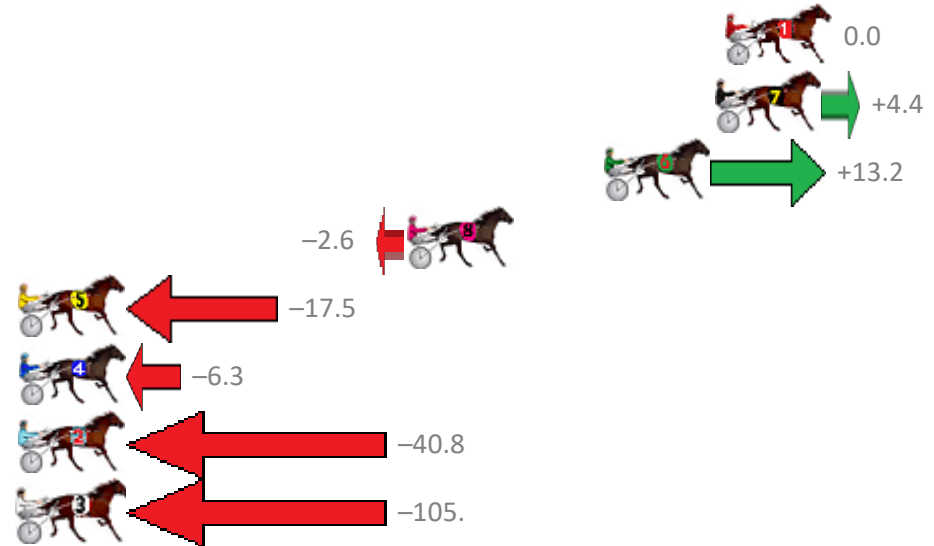

Redcliffe Race 7 Distance 1780m

Wednesday, 20 June 2018

Gross Time: 2:14.80 MileRate: 2:01.90 LeadTime: 12.10s First Qtr: 30.80s Second Qtr: 30.90s Third Qtr: 30.50s Fourth Qtr: 30.50s

NoHorse	Plc	Margin	Time	800Time (W)	400 Time (W)
1 ELLE JAY	1	0.0m	2:14.80	61.00s (0)	30.50s (0)
7 LETS DIG IT	2	0.4m	2:14.83	60.66s (0)	30.12s (0)
6 POINT OH FIVE	3	4.8m	2:15.17	59.99s (1)	30.04s (0)
8 FEELINGFORARAINBOW	4	12.6m	2:15.76	61.20s (0)	30.70s (1)
5 FEELING THE POWER	5	28.9m	2:17.00	62.33s (1)	31.10s (1)
4 ON THE TOP	6	29.9m	2:17.08	61.48s (1)	31.36s (0)
2 GRANDLARCENY	7	46.8m	2:18.37	64.11s (1)	32.74s (2)
3 MOLLYS SECRET	8	149.5m	2:26.20	69.06s (0)	33.51s (0)

Finish Position and metres gained from 800m

Trots Sectionals
Powered by
www.pjdata.com.au
Home of PJ Trots Analyser

The Racing Queensland Board (trading as Racing Queensland) and provider are not responsible for the completeness or accuracy of any of the information contained herein, and makes no representations about its suitability for any purpose.