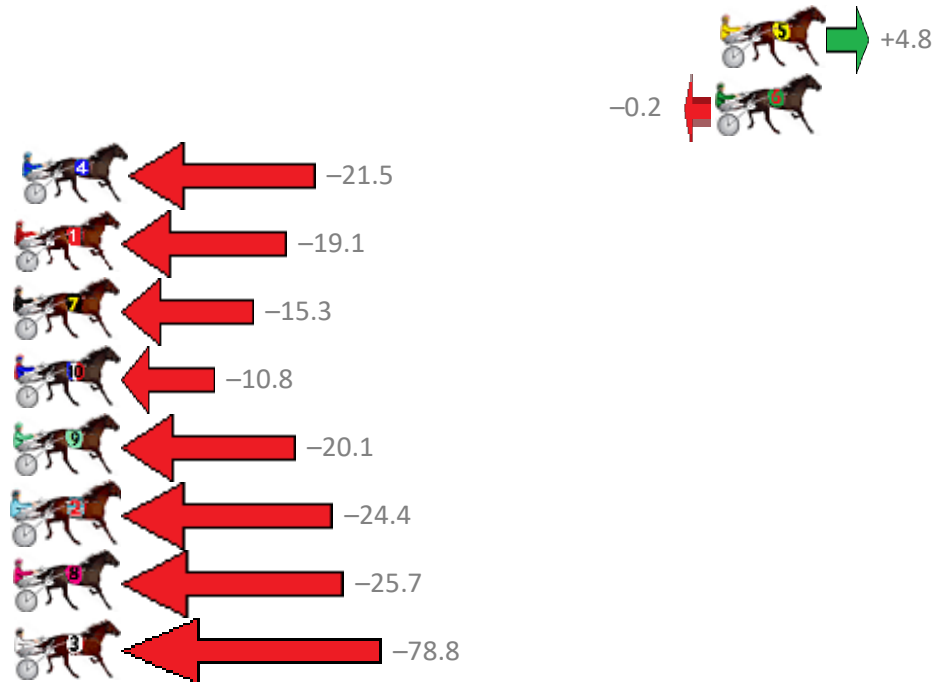

Redcliffe Race 6 Distance 1780m

Wednesday, 20 June 2018

Gross Time: 2:12.60 MileRate: 1:59.90 LeadTime: 11.90s First Qtr: 29.10s Second Qtr: 31.70s Third Qtr: 30.70s Fourth Qtr: 29.20s

NoHorse	Plc	Margin	Time	800Time (W)	400 Time (W)
5 BEEF CITY BLAZE	1	0.0m	2:12.60	59.54s (0)	28.86s (0)
6 MACHITELLI	2	0.2m	2:12.61	59.91s (0)	29.21s (0)
4 CHANG	3	27.7m	2:14.62	61.51s (1)	30.64s (1)
1 LOMBARTO	4	28.5m	2:14.68	61.33s (0)	30.57s (0)
7 TAFFY BOY	5	29.5m	2:14.75	61.05s (0)	30.29s (0)
10 FUTURE FUN	6	35.0m	2:15.15	60.71s (0)	29.94s (0)
9 WAVEDANCER	7	38.5m	2:15.41	61.40s (0)	30.61s (0)
2 NIGHT NINJA	8	41.2m	2:15.61	61.73s (1)	30.60s (2)
8 BARBIE MATTGREGOR	9	47.3m	2:16.05	61.82s (1)	31.40s (2)
3 MOLLIGUANNA	10	91.2m	2:19.26	65.80s (1)	34.56s (1)

Finish Position and metres gained from 800m

Trots Sectionals
Powered by
www.pjdata.com.au
Home of PJ Trots Analyser

The Racing Queensland Board (trading as Racing Queensland) and provider are not responsible for the completeness or accuracy of any of the information contained herein, and makes no representations about its suitability for any purpose.