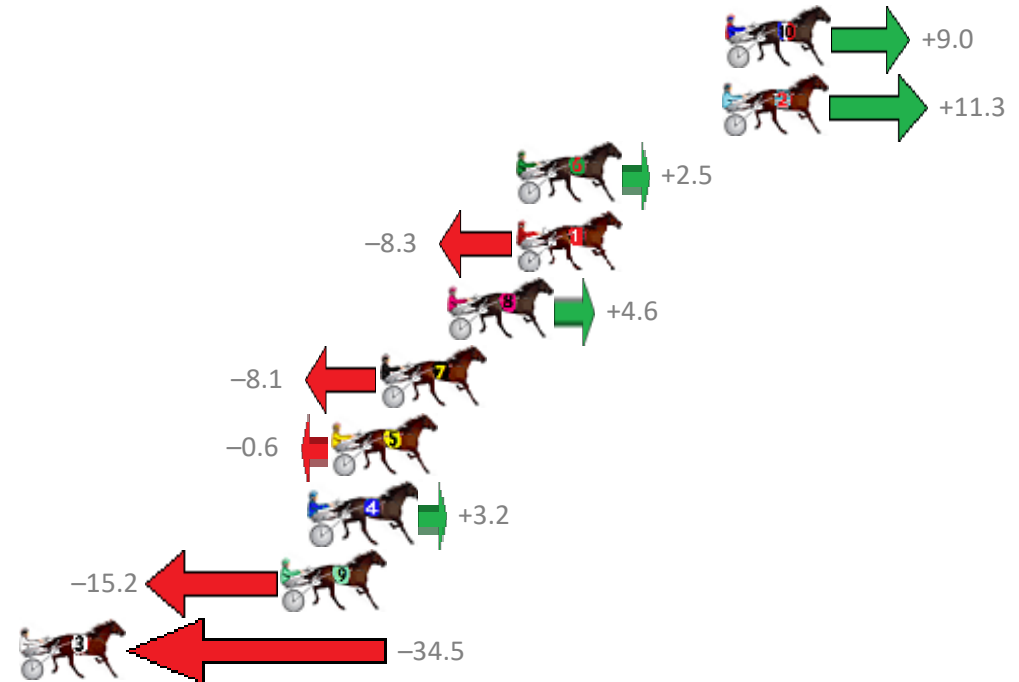

Redcliffe Race 5 Distance 2040m

Wednesday, 20 June 2018

Gross Time: 2:34.20 MileRate: 2:01.70 LeadTime: 31.60s First Qtr: 29.80s Second Qtr: 31.40s Third Qtr: 30.10s Fourth Qtr: 31.30s

NoHorse	Plc	Margin	Time	800Time (W)	400 Time (W)
10 CONCENTRATION	1	0.0m	2:34.20	60.71s (2)	31.25s (2)
2 DIABOLO STAR	2	0.1m	2:34.21	60.53s (1)	30.85s (2)
6 TAP IT IN	3	8.3m	2:34.85	61.21s (0)	30.89s (0)
1 FLASHING GOOD TIME	4	8.3m	2:34.85	62.04s (0)	31.95s (0)
8 TASCOTT LADY	5	11.0m	2:35.06	61.05s (1)	31.11s (2)
7 OUR EDUARDO DENARI	6	13.7m	2:35.27	62.02s (0)	31.97s (0)
5 BE ON THE SLY	7	15.6m	2:35.42	61.45s (0)	30.85s (0)
4 CHEYENNE WARRIOR	8	16.4m	2:35.48	61.15s (0)	31.22s (1)
9 GOTOTHEMOON	9	17.6m	2:35.58	62.57s (1)	32.57s (1)
3 LATIN BEATS	10	41.7m	2:37.46	64.05s (1)	33.59s (1)

Finish Position and metres gained from 800m

Trots Sectionals
Powered by
www.pjdata.com.au
Home of PJ Trots Analyser

The Racing Queensland Board (trading as Racing Queensland) and provider are not responsible for the completeness or accuracy of any of the information contained herein, and makes no representations about its suitability for any purpose.