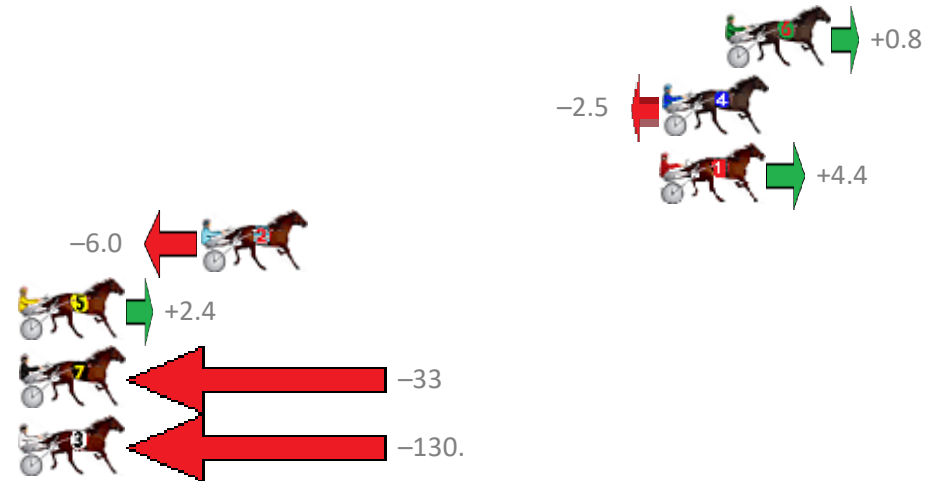

Redcliffe Race 9 Distance 1780m

Wednesday, 20 June 2018

Gross Time: 2:14.20 MileRate: 2:01.30 LeadTime: 12.10s First Qtr: 29.20s Second Qtr: 31.80s Third Qtr: 30.80s Fourth Qtr: 30.30s

NoHorse	Plc	Margin	Time	800Time (W)	400 Time (W)
6 SAINT KILDA BEACH	1	0.0m	2:14.20	61.04s (0)	30.30s (0)
4 PRESLEYBEGOOD	2	2.5m	2:14.39	61.29s (1)	30.28s (1)
1 MUCHO GUAPA	3	2.6m	2:14.40	60.76s (0)	30.01s (0)
2 LITTLE BOLT	4	20.8m	2:15.78	61.56s (0)	31.22s (1)
5 WHITE HEART BUNTER	5	36.2m	2:16.94	60.92s (1)	31.13s (1)
7 DOOLITTLE DAISY	6	73.3m	2:19.75	63.61s (0)	33.76s (0)
3 COCOBLISS	7	195.8m	2:29.03	71.09s (0)	36.80s (0)

Finish Position and metres gained from 800m

Trots Sectionals
Powered by
www.pjdata.com.au
Home of PJ Trots Analyser