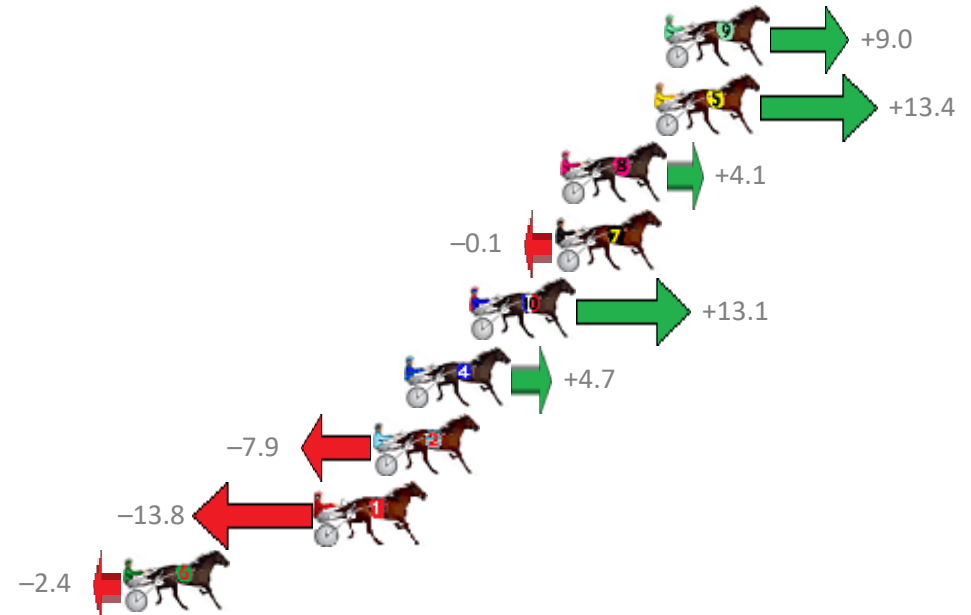

Redcliffe Race 1 Distance 1780m

Wednesday, 20 June 2018

Gross Time: 2:12.00 MileRate: 1:59.40 LeadTime: 11.40s First Qtr: 29.60s Second Qtr: 30.10s Third Qtr: 29.10s Fourth Qtr: 31.80s

NoHorse	Plc	Margin	Time	800Time (W)	400 Time (W)
9 RAFFERTY DELIGHTS	1	0.0m	2:12.00	60.21s (0)	30.89s (0)
5 RUFFALO	2	0.4m	2:12.03	59.88s (1)	30.73s (1)
8 LETHAL PROMISE	3	4.1m	2:12.33	60.59s (1)	31.44s (1)
7 ANNAS BEST	4	4.3m	2:12.34	60.91s (0)	31.62s (0)
10 HAPPY SCHNAPPS	5	7.7m	2:12.61	59.90s (0)	30.76s (1)
4 LITTLE CHANGE	6	10.3m	2:12.82	60.54s (0)	31.35s (0)
2 DAPPER	7	11.5m	2:12.91	61.50s (1)	32.44s (1)
1 KAAPALI	8	13.8m	2:13.10	61.95s (0)	32.90s (0)
6 BLAZING VC	9	21.4m	2:13.70	61.08s (1)	31.77s (2)

Finish Position and metres gained from 800m

Trots Sectionals
Powered by
www.pjdata.com.au
Home of PJ Trots Analyser

The Racing Queensland Board (trading as Racing Queensland) and provider are not responsible for the completeness or accuracy of any of the information contained herein, and makes no representations about its suitability for any purpose.