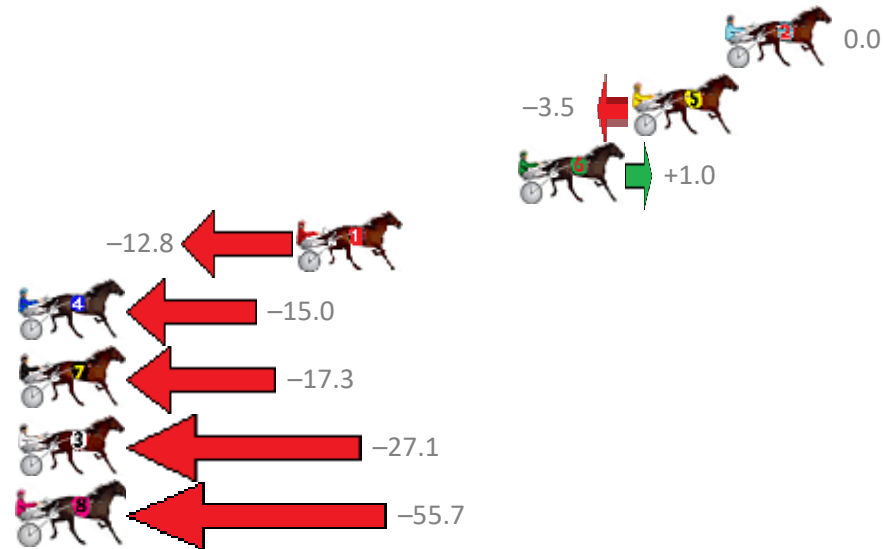

Redcliffe Race 4 Distance 2040m

Wednesday, 20 June 2018

Gross Time: 2:30.20 MileRate: 1:58.50 LeadTime: 32.20s First Qtr: 30.50s Second Qtr: 30.10s Third Qtr: 28.30s Fourth Qtr: 29.10s

NoHorse	Plc	Margin	Time	800Time (W)	400 Time (W)
2 CALCAVADO	1	0.0m	2:30.20	57.40s (0)	29.10s (0)
5 POMPIDOU	2	3.7m	2:30.47	57.65s (1)	29.30s (1)
6 COTTON COLD CANDY	3	8.2m	2:30.80	57.33s (0)	28.78s (0)
1 CAPTURE ME	4	17.0m	2:31.44	58.32s (0)	29.78s (0)
4 TRENTLEIGH	5	28.6m	2:32.28	58.48s (0)	29.83s (0)
7 THE FRAME	6	30.5m	2:32.42	58.64s (1)	30.24s (2)
3 STEVEEJAY	7	31.5m	2:32.49	59.34s (1)	30.49s (1)
8 JUDAH BEN HUR	8	64.5m	2:34.89	61.40s (1)	32.31s (1)

Finish Position and metres gained from 800m

Trots Sectionals
Powered by
www.pjdata.com.au
Home of PJ Trots Analyser

The Racing Queensland Board (trading as Racing Queensland) and provider are not responsible for the completeness or accuracy of any of the information contained herein, and makes no representations about its suitability for any purpose.