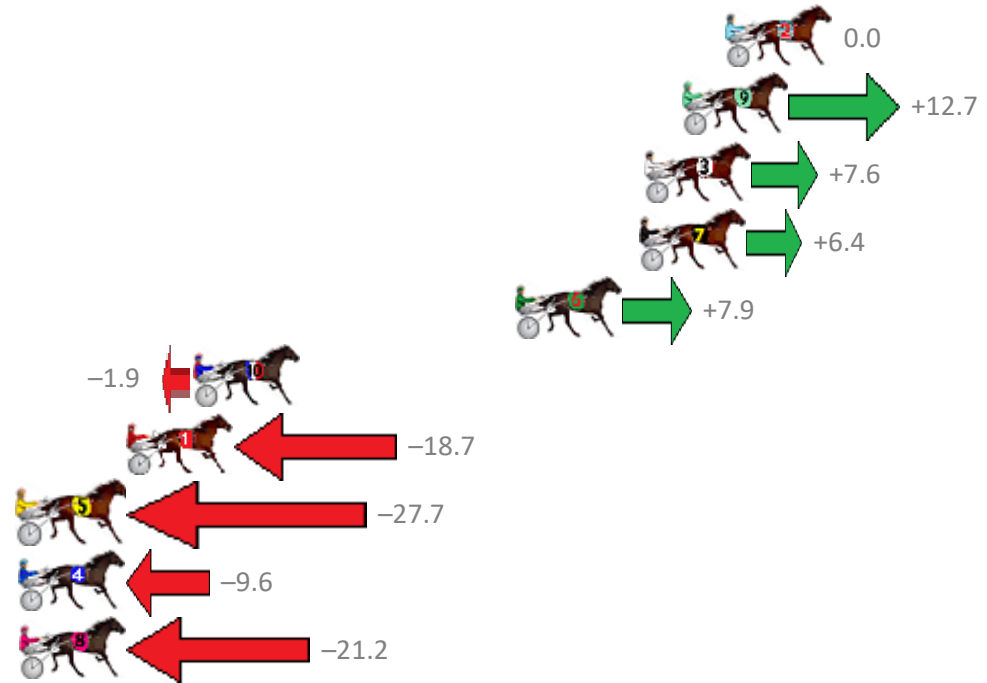

Redcliffe Race 8 Distance 1780m

Wednesday, 20 June 2018

Gross Time: 2:19.00 MileRate: 2:05.00 LeadTime: 15.70s First Qtr: 29.70s Second Qtr: 31.50s Third Qtr: 30.20s Fourth Qtr: 31.90s

NoHorse	Plc	Margin	Time	800Time (W)	400 Time (W)
2 NO TRANSACTIONS	1	0.0m	2:19.00	62.10s (0)	31.90s (0)
9 GHENT	2	1.7m	2:19.14	61.11s (0)	30.54s (1)
3 DOWN UNDER RORS	3	3.2m	2:19.26	61.51s (1)	31.45s (1)
7 DAY TOURER	4	3.4m	2:19.27	61.60s (0)	31.04s (0)
6 OLE SUN	5	8.3m	2:19.66	61.49s (1)	31.48s (1)
10 GALAXY HUNTER	6	21.1m	2:20.68	62.25s (0)	31.70s (0)
1 MAPLE CROWN	7	23.7m	2:20.89	63.55s (0)	33.01s (0)
5 MISS INVASION	8	29.9m	2:21.38	64.25s (1)	34.00s (1)
4 GO AHEAD MAKEMYDA	9	63.2m	2:24.04	62.85s (0)	33.06s (1)
8 NORAH'S FLING	10	70.2m	2:24.60	63.75s (0)	33.83s (0)

Finish Position and metres gained from 800m

Trots Sectionals
Powered by
www.pjdata.com.au
Home of PJ Trots Analyser

The Racing Queensland Board (trading as Racing Queensland) and provider are not responsible for the completeness or accuracy of any of the information contained herein, and makes no representations about its suitability for any purpose.