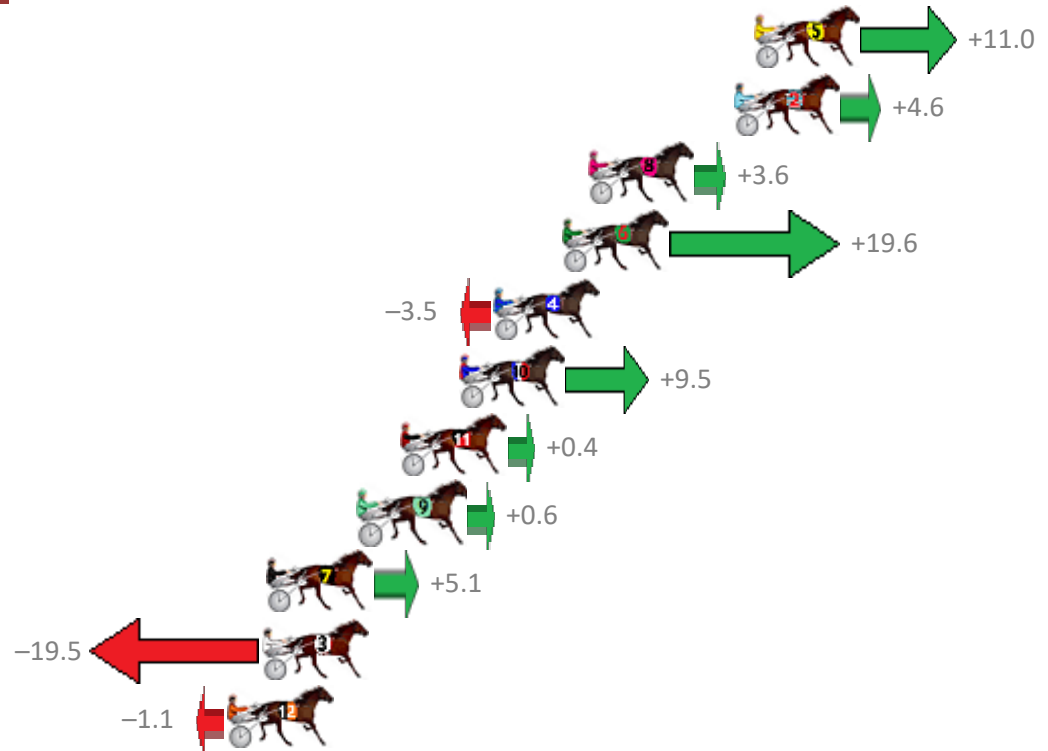

Albion Park Race 3 Distance 1660m

Saturday, 16 June 2018

Gross Time: 1:58.90 MileRate: 1:55.30 LeadTime: 3.60s First Qtr: 27.70s Second Qtr: 31.10s Third Qtr: 28.10s Fourth Qtr: 28.40s

NoHorse	Plc	Margin	Time	800Time (W)	400 Time (W)
5 OUR WALL STREET WOL	1	0.0m	1:58.90	55.72s (1)	27.45s (2)
2 OYSTER STRIDE	2	0.8m	1:58.96	56.18s (0)	27.97s (0)
8 BIG BRUCE	3	6.6m	1:59.37	56.25s (0)	28.05s (0)
6 WHISKEY BLAZE	4	7.6m	1:59.44	55.12s (1)	27.12s (2)
4 LOCKTON LUCK	5	10.3m	1:59.63	56.75s (1)	28.38s (1)
10 MR MEDDLE	6	11.7m	1:59.73	55.83s (1)	27.82s (2)
11 THE GUN ROCKSTAR	7	14.0m	1:59.89	56.47s (0)	28.26s (0)
9 GUTS	8	15.6m	2:00.01	56.46s (1)	28.22s (1)
7 WOODLEA BEAU	9	19.3m	2:00.27	56.14s (0)	27.95s (0)
3 PALE BEAR BOO	10	19.5m	2:00.28	57.88s (0)	29.78s (0)
12 GOVINNI	11	20.9m	2:00.38	56.58s (0)	28.38s (0)

Finish Position and metres gained from 800m

Trots Sectionals
Powered by
www.pjdata.com.au
Home of PJ Trots Analyser

The Racing Queensland Board (trading as Racing Queensland) and provider are not responsible for the completeness or accuracy of any of the information contained herein, and makes no representations about its suitability for any purpose.