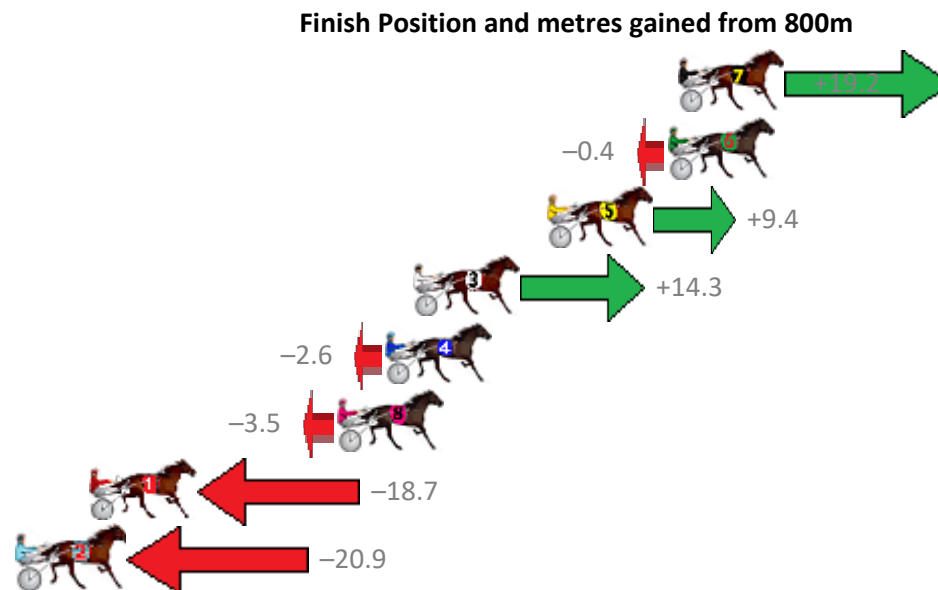

Albion Park Race 5 Distance 1660m

Saturday, 16 June 2018

Gross Time: 1:57.10 MileRate: 1:53.60 LeadTime: 3.50s First Qtr: 26.10s Second Qtr: 29.80s Third Qtr: 28.70s Fourth Qtr: 29.00s

NoHorse	Plc	Margin	Time	800Time (W)	400 Time (W)
7 BODHI TREE	1	0.0m	1:57.10	56.32s (1)	27.33s (2)
6 SOMEPARTYSOMEWHE	2	0.4m	1:57.13	57.73s (0)	29.03s (0)
5 WITHALOTOFLUCK	3	5.2m	1:57.48	57.02s (1)	28.03s (2)
3 FEEL THE FAITH	4	10.5m	1:57.86	56.67s (1)	28.12s (1)
4 CASINO TOMMY	5	11.6m	1:57.94	57.89s (0)	28.80s (0)
8 HASHTAG	6	13.5m	1:58.08	57.95s (1)	28.95s (2)
1 JESTER OH JESTER	7	23.3m	1:58.79	59.05s (0)	29.99s (0)
2 JOYS A BABE	8	26.1m	1:58.99	59.21s (1)	30.07s (1)

Trots Sectionals
Powered by
www.pjdata.com.au
Home of PJ Trots Analyser

The Racing Queensland Board (trading as Racing Queensland) and provider are not responsible for the completeness or accuracy of any of the information contained herein, and makes no representations about its suitability for any purpose.