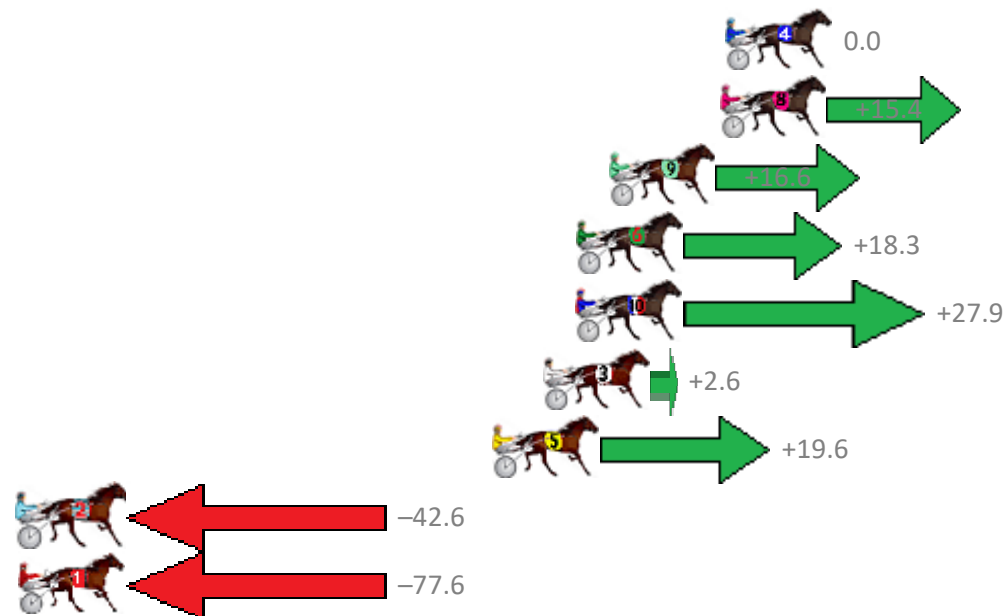

Albion Park Race 6 Distance 1660m

Saturday, 16 June 2018

Gross Time: 1:57.90 MileRate: 1:54.30 LeadTime: 3.50s First Qtr: 28.00s Second Qtr: 29.30s Third Qtr: 27.90s Fourth Qtr: 29.20s

NoHorse	Plc	Margin	Time	800Time (W)	400 Time (W)
4 MISS KENNY	1	0.0m	1:57.90	57.10s (0)	29.20s (0)
8 ROCKING	2	0.2m	1:57.91	56.00s (0)	28.06s (0)
9 INVITE ONLY	3	4.6m	1:58.24	55.92s (0)	28.05s (0)
6 ZARAS DELIGHT	4	5.9m	1:58.33	55.79s (1)	28.00s (1)
10 IOWNATURBO	5	5.9m	1:58.33	55.11s (1)	27.25s (1)
3 FIRE ONE	6	7.2m	1:58.43	56.91s (0)	28.95s (0)
5 REDS JET STAR	7	9.2m	1:58.57	55.70s (1)	27.86s (1)
2 SWEET AS CANDY	8	107.6m	2:05.75	60.14s (0)	30.85s (0)
1 CHERISH THE MOMENT	9	150.6m	2:08.89	62.64s (0)	31.07s (0)

Finish Position and metres gained from 800m

Trots Sectionals
Powered by
www.pjdata.com.au
Home of PJ Trots Analyser

The Racing Queensland Board (trading as Racing Queensland) and provider are not responsible for the completeness or accuracy of any of the information contained herein, and makes no representations about its suitability for any purpose.