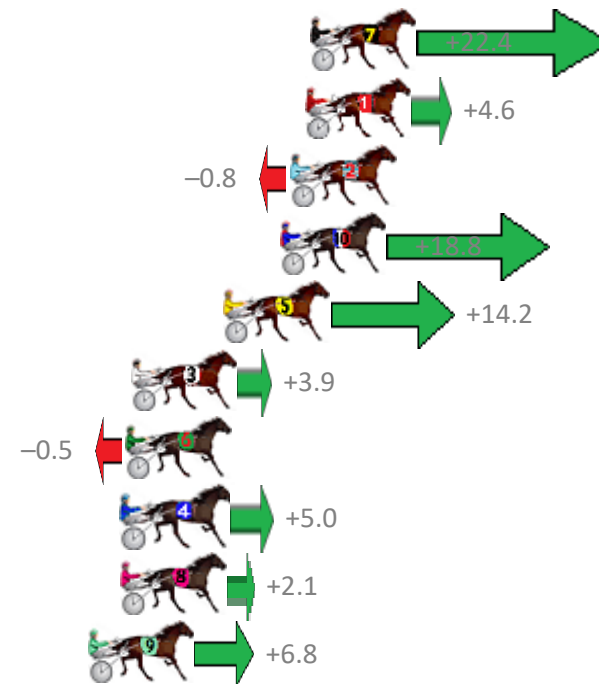

Albion Park Race 8 Distance 2138m

Saturday, 16 June 2018

Gross Time: 2:38.30 MileRate: 1:59.10 LeadTime: 37.90s First Qtr: 31.30s Second Qtr: 30.90s Third Qtr: 29.10s Fourth Qtr: 29.10s

NoHorse	Plc	Margin	Time	800Time (W)	400 Time (W)
7 ARTIKULATE MISS	1	0.0m	2:38.30	56.57s (2)	27.98s (2)
1 HAVETOGETAWAYMOR	2	0.2m	2:38.31	57.87s (0)	28.77s (0)
2 SLIPPERY JADE	3	0.8m	2:38.36	58.26s (0)	29.16s (0)
10 GRINVIL	4	1.2m	2:38.39	56.83s (1)	27.83s (1)
5 LIMOUSINE LIVIA	5	3.4m	2:38.55	57.17s (2)	28.56s (2)
3 HEAVENS HINT	6	7.1m	2:38.82	57.92s (1)	28.98s (1)
6 BURNING AMBITION	7	7.3m	2:38.83	58.24s (1)	29.33s (1)
4 CALL ME YOURS	8	7.4m	2:38.84	57.84s (2)	29.20s (2)
8 CAESARS ASTRUM	9	7.5m	2:38.85	58.05s (0)	28.93s (0)
9 BELLA RIPPIN	10	8.8m	2:38.94	57.71s (1)	28.75s (1)

Finish Position and metres gained from 800m

Trots Sectionals
Powered by
www.pjdata.com.au
Home of PJ Trots Analyser

The Racing Queensland Board (trading as Racing Queensland) and provider are not responsible for the completeness or accuracy of any of the information contained herein, and makes no representations about its suitability for any purpose.