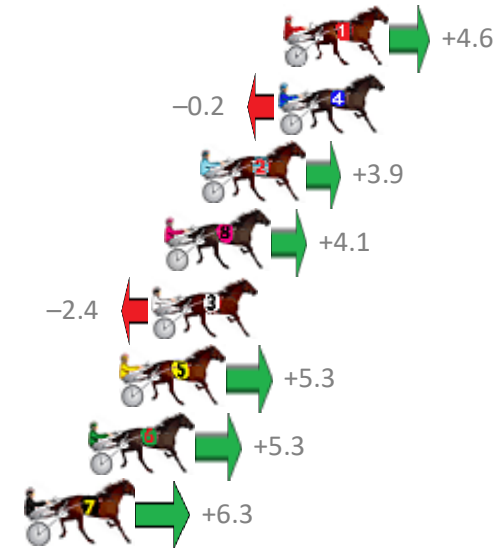

Albion Park Race 7 Distance 1660m

Saturday, 16 June 2018

Gross Time: 1:58.80 MileRate: 1:55.20 LeadTime: 3.50s First Qtr: 27.60s Second Qtr: 29.40s Third Qtr: 29.40s Fourth Qtr: 28.90s

NoHorse	Plc	Margin	Time	800Time (W)	400 Time (W)
1 DEVIL DODGER	1	0.0m	1:58.80	57.96s (0)	28.51s (0)
4 WRITTEN IN RED	2	0.2m	1:58.81	58.31s (0)	28.91s (0)
2 MAJOR SCORE	3	3.3m	1:59.04	58.02s (1)	28.57s (1)
8 POLISHED ROCKS	4	4.7m	1:59.14	58.00s (0)	28.55s (0)
3 MAX RICHTER	5	5.2m	1:59.18	58.47s (1)	29.03s (1)
5 WITH AUTHORITY	6	6.5m	1:59.27	57.91s (1)	28.44s (1)
6 IMA GRUMPY POSSUM	7	7.7m	1:59.36	57.91s (0)	28.43s (0)
7 STORMFORTHEBOYS	8	10.1m	1:59.53	57.84s (1)	28.34s (1)

Finish Position and metres gained from 800m

Trots Sectionals
Powered by
www.pjdata.com.au
Home of PJ Trots Analyser

The Racing Queensland Board (trading as Racing Queensland) and provider are not responsible for the completeness or accuracy of any of the information contained herein, and makes no representations about its suitability for any purpose.