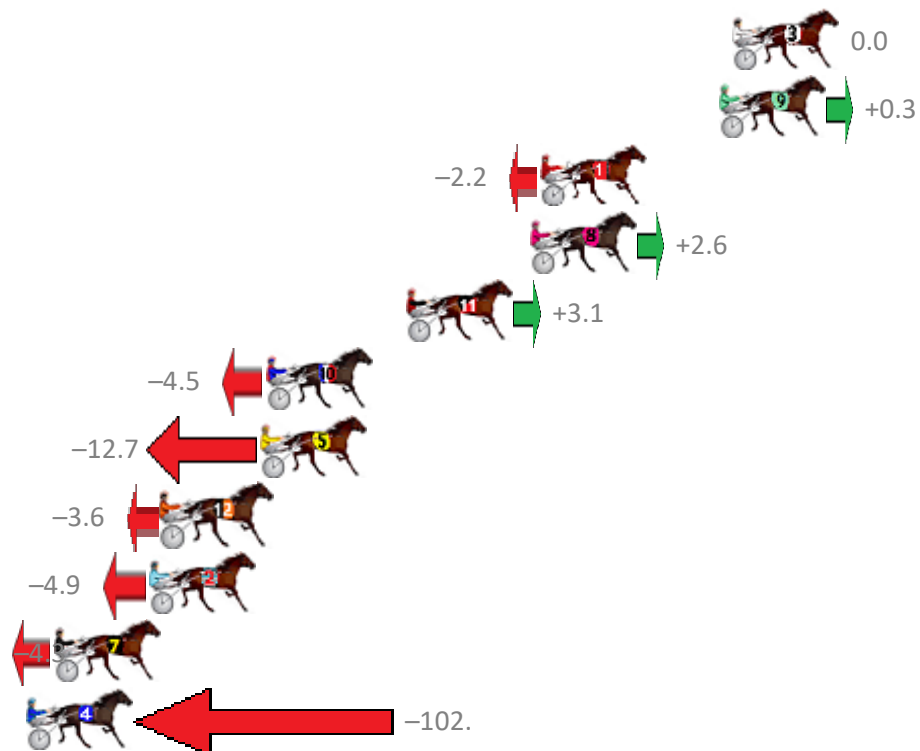

Albion Park Race 2 Distance 2138m

Saturday, 16 June 2018

Gross Time: 2:31.90 MileRate: 1:54.30 LeadTime: 35.70s First Qtr: 30.30s Second Qtr: 29.20s Third Qtr: 28.50s Fourth Qtr: 28.20s

NoHorse	Plc	Margin	Time	800Time (W)	400 Time (W)
3 INVINCIBLE LOXTON	1	0.0m	2:31.90	56.70s (0)	28.20s (0)
9 HOLY CAMP CLIVE	2	0.5m	2:31.94	56.68s (1)	28.24s (1)
1 IAMBOOGIE	3	7.6m	2:32.44	56.86s (0)	28.36s (0)
8 FIRE AND ICE	4	8.0m	2:32.46	56.52s (0)	28.02s (0)
11 ZAC MAC	5	12.9m	2:32.81	56.48s (0)	28.00s (0)
10 OUTLAW FELLA	6	18.5m	2:33.20	57.02s (2)	28.63s (1)
5 LUCKY VOODOO	7	18.7m	2:33.22	57.60s (1)	29.00s (1)
12 LIVING AGAIN	8	22.6m	2:33.49	56.96s (2)	28.59s (2)
2 OUR MILLWOOD MAIZI	9	23.1m	2:33.53	57.05s (1)	28.35s (1)
7 DUKE OF ALBANY	10	26.9m	2:33.80	57.00s (1)	28.53s (2)
4 TOP TRIO	11	115.9m	2:40.07	63.94s (1)	33.61s (0)

Finish Position and metres gained from 800m

Trots Sectionals
Powered by
www.pjdata.com.au
Home of PJ Trots Analyser

The Racing Queensland Board (trading as Racing Queensland) and provider are not responsible for the completeness or accuracy of any of the information contained herein, and makes no representations about its suitability for any purpose.