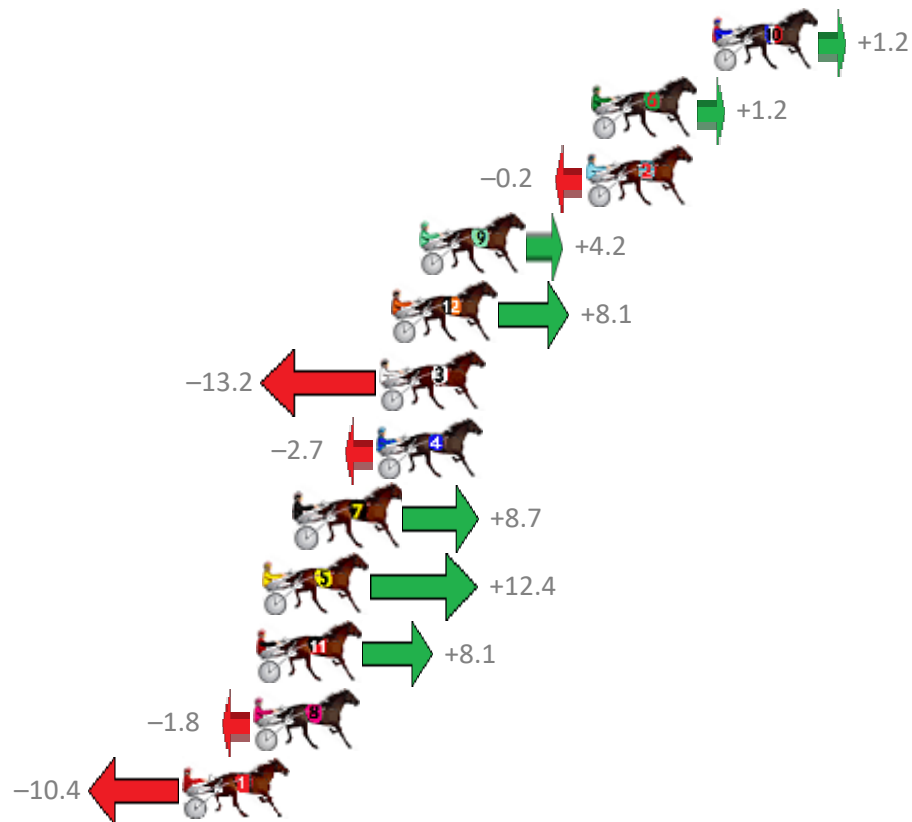

Albion Park Race 1 Distance 1660m

Saturday, 16 June 2018

Gross Time: 1:58.20 MileRate: 1:54.60 LeadTime: 3.50s First Qtr: 28.40s Second Qtr: 29.60s Third Qtr: 28.50s Fourth Qtr: 28.20s

NoHorse	Plc	Margin	Time	800Time (W)	400 Time (W)
10 A GOOD CHANCE	1	0.0m	1:58.20	56.61s (1)	28.13s (1)
6 SWEET AS	2	4.8m	1:58.54	56.61s (1)	28.14s (1)
2 DIVAS DELIGHT	3	5.0m	1:58.55	56.71s (0)	28.24s (0)
9 LANCELOT BROMAC	4	11.6m	1:59.02	56.40s (1)	28.33s (2)
12 GET IN THE GROOVE	5	12.7m	1:59.10	56.13s (2)	28.08s (2)
3 KOTARE YORK	6	13.2m	1:59.13	57.64s (0)	29.13s (0)
4 MISTER ELEGANT	7	13.3m	1:59.14	56.89s (1)	28.35s (1)
7 JESSICA AMBER	8	16.5m	1:59.36	56.08s (1)	28.22s (1)
5 VADER	9	17.8m	1:59.45	55.82s (1)	28.00s (1)
11 GASMONKEY	10	18.1m	1:59.48	56.13s (2)	28.04s (2)
8 YANKEE STRUTTER	11	18.2m	1:59.48	56.83s (0)	28.47s (0)
1 OHOKA COOPER	12	21.0m	1:59.68	57.44s (0)	29.02s (0)

Finish Position and metres gained from 800m

Trots Sectionals
Powered by
www.pjdata.com.au
Home of PJ Trots Analyser

The Racing Queensland Board (trading as Racing Queensland) and provider are not responsible for the completeness or accuracy of any of the information contained herein, and makes no representations about its suitability for any purpose.