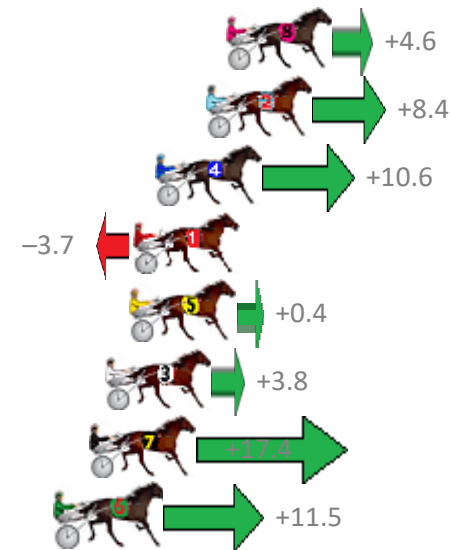

Albion Park Race 4 Distance 1660m

Saturday, 16 June 2018

Gross Time: 1:57.20 MileRate: 1:53.60 LeadTime: 3.40s First Qtr: 27.00s Second Qtr: 30.50s Third Qtr: 28.40s Fourth Qtr: 27.90s

NoHorse	Plc	Margin	Time	800Time (W)	400 Time (W)
8 ALLELUIA	1	0.0m	1:57.20	55.98s (0)	27.58s (0)
2 ANYCHANCE	2	0.8m	1:57.26	55.71s (0)	27.31s (0)
4 BETTABE PERFECT	3	2.8m	1:57.40	55.55s (1)	27.30s (1)
1 REMEMBER THEM	4	3.7m	1:57.46	56.56s (0)	28.16s (0)
5 GLENFERRIE HOOD	5	3.8m	1:57.47	56.27s (1)	28.01s (1)
3 MAKO BANNER	6	4.8m	1:57.53	56.03s (1)	27.79s (1)
7 FRANKIE ROCKS	7	5.4m	1:57.58	55.08s (1)	27.68s (2)
6 CONSTANTLYSIDEWAYS	8	6.7m	1:57.67	55.49s (1)	27.35s (2)

Finish Position and metres gained from 800m

Trots Sectionals
Powered by
www.pjdata.com.au
Home of PJ Trots Analyser

The Racing Queensland Board (trading as Racing Queensland) and provider are not responsible for the completeness or accuracy of any of the information contained herein, and makes no representations about its suitability for any purpose.