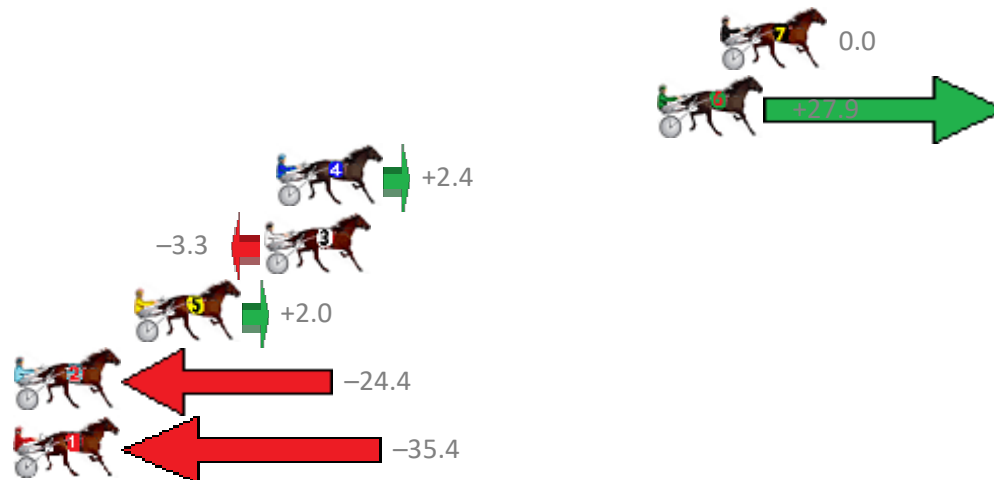

Albion Park Race 9 Distance 2138m

Saturday, 16 June 2018

Gross Time: 2:38.20 MileRate: 1:59.10 LeadTime: 38.50s First Qtr: 31.00s Second Qtr: 29.60s Third Qtr: 29.40s Fourth Qtr: 29.70s

NoHorse	Plc	Margin	Time	800Time (W)	400 Time (W)
7 MISTER GUNSEN	1	0.0m	2:38.20	59.10s (0)	29.70s (0)
6 OUR OVERANOVA	2	2.5m	2:38.39	57.04s (1)	28.33s (2)
4 SENITAS SUCCESS	3	17.6m	2:39.51	58.92s (1)	29.33s (1)
3 GIACOMO	4	18.1m	2:39.54	59.34s (1)	29.74s (1)
5 RELEVEN DREAM	5	23.2m	2:39.92	58.95s (1)	30.34s (2)
2 MASTER HUGH	6	33.0m	2:40.65	60.90s (1)	31.20s (1)
1 KIP KEINO	7	42.0m	2:41.32	61.72s (0)	31.66s (0)

Finish Position and metres gained from 800m

Trots Sectionals
Powered by
www.pjdata.com.au
Home of PJ Trots Analyser

The Racing Queensland Board (trading as Racing Queensland) and provider are not responsible for the completeness or accuracy of any of the information contained herein, and makes no representations about its suitability for any purpose.