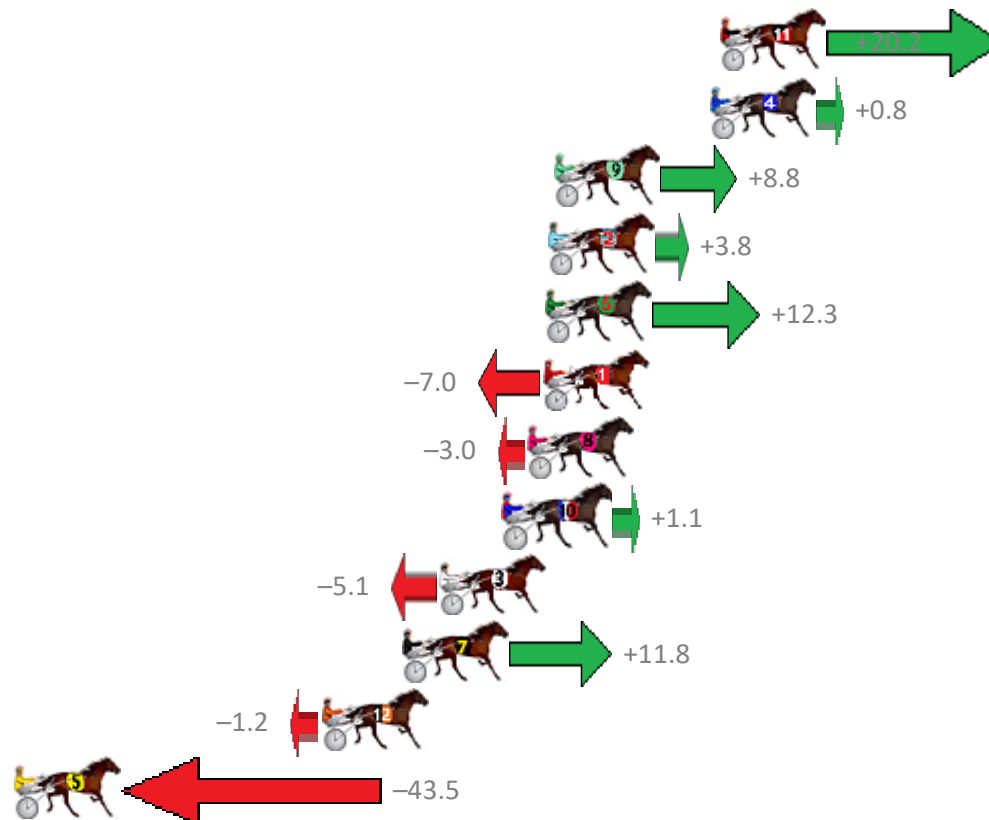

Albion Park Race 9 Distance 1660m

Friday, 15 June 2018

Gross Time: 2:00.00 MileRate: 1:56.30 LeadTime: 3.60s First Qtr: 28.40s Second Qtr: 31.00s Third Qtr: 29.20s Fourth Qtr: 27.80s

NoHorse	Plc	Margin	Time	800Time (W)	400 Time (W)
11 NONE BETTOR	1	0.0m	2:00.00	55.56s (2)	27.31s (2)
4 TROUBLESOME DAVE	2	0.4m	2:00.03	56.94s (1)	27.81s (1)
9 IM FREE FALLING	3	6.6m	2:00.46	56.37s (2)	28.08s (2)
2 ARCACHON	4	6.8m	2:00.47	56.73s (1)	27.52s (1)
6 THE HARLEM HAMMER	5	6.9m	2:00.48	56.12s (1)	27.49s (2)
1 GLENFERRIE DUSTER	6	7.0m	2:00.49	57.50s (0)	28.29s (0)
8 EVELYN JAY	7	7.6m	2:00.53	57.21s (0)	27.99s (0)
10 HARD TO HEAR	8	8.5m	2:00.59	56.92s (0)	27.70s (0)
3 NOVENA ROSE	9	11.1m	2:00.77	57.36s (1)	28.18s (1)
7 SUBTLE ADVICE	10	12.6m	2:00.88	56.16s (1)	27.49s (1)
12 GOODTIME STRIDE	11	15.8m	2:01.10	57.09s (0)	27.81s (0)
5 TACT OLLIE	12	67.9m	2:04.72	60.10s (2)	31.10s (0)

Finish Position and metres gained from 800m

Trots Sectionals
Powered by
www.pjdata.com.au
Home of PJ Trots Analyser

The Racing Queensland Board (trading as Racing Queensland) and provider are not responsible for the completeness or accuracy of any of the information contained herein, and makes no representations about its suitability for any purpose.