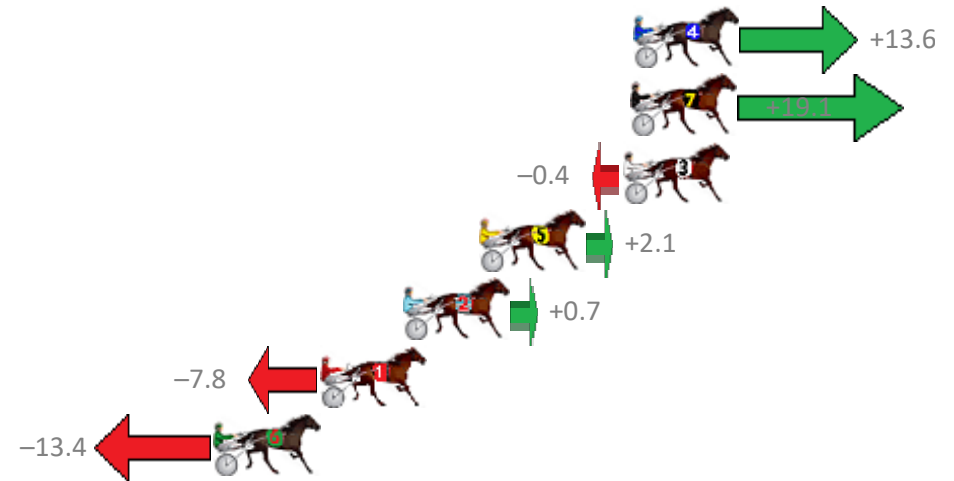

Albion Park Race 2 Distance 1660m

Friday, 15 June 2018

Gross Time: 2:00.90 MileRate: 1:57.30 LeadTime: 3.50s First Qtr: 29.60s Second Qtr: 28.50s Third Qtr: 29.80s Fourth Qtr: 29.50s

NoHorse	Plc	Margin	Time	800Time (W)	400 Time (W)
4 SPECIAL RESERVE	1	0.0m	2:00.90	58.29s (1)	28.95s (2)
7 ARK ME	2	0.1m	2:00.91	57.88s (1)	28.61s (2)
3 ROCKNROLL CLASSIC	3	0.4m	2:00.93	59.33s (0)	29.53s (0)
5 HIPSTAR	4	6.1m	2:01.35	59.14s (1)	29.18s (1)
2 LOTS OF LUCK	5	9.1m	2:01.57	59.25s (0)	29.51s (0)
1 ROLL ONA RAINBOW	6	12.4m	2:01.81	59.88s (0)	30.08s (0)
6 GODDESS JUJON	7	16.6m	2:02.12	60.29s (1)	30.33s (1)

Finish Position and metres gained from 800m

Trots Sectionals
Powered by
www.pjdata.com.au
Home of PJ Trots Analyser

The Racing Queensland Board (trading as Racing Queensland) and provider are not responsible for the completeness or accuracy of any of the information contained herein, and makes no representations about its suitability for any purpose.