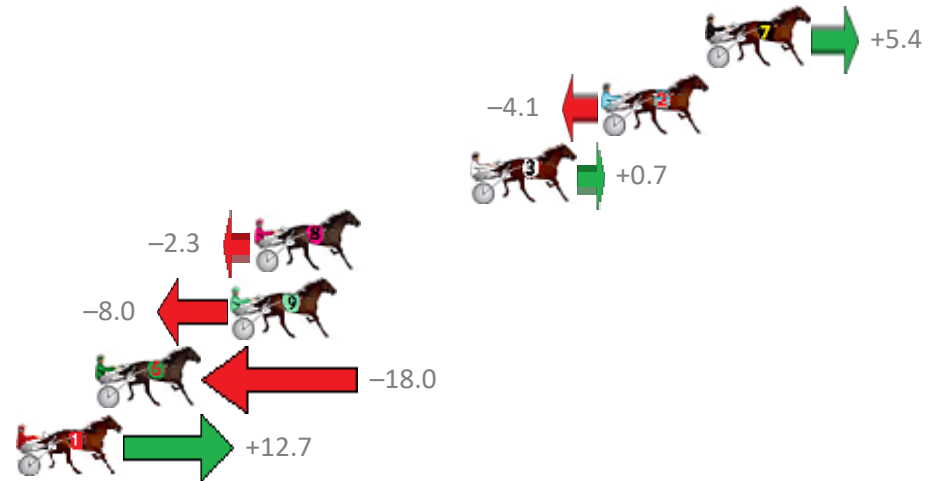

Albion Park Race 5 Distance 1660m

Friday, 15 June 2018

Gross Time: 2:00.60 MileRate: 1:56.90 LeadTime: 3.50s First Qtr: 27.60s Second Qtr: 31.10s Third Qtr: 30.20s Fourth Qtr: 28.20s

NoHorse	Plc	Margin	Time	800Time (W)	400 Time (W)
7 DARKERSHADEOFPALE	1	0.0m	2:00.60	58.01s (0)	27.90s (0)
2 RUHTREBO	2	4.1m	2:00.89	58.70s (0)	28.49s (0)
3 BRONSKI MACKENZIE	3	9.3m	2:01.26	58.35s (0)	28.25s (0)
8 ARCH EMPRESS	4	17.9m	2:01.86	58.57s (1)	28.45s (1)
9 MAESTRO MAC	5	18.8m	2:01.93	58.98s (1)	28.83s (1)
6 JUST ROKIN	6	24.2m	2:02.31	59.71s (1)	29.55s (1)
1 VINNIE THE POET	7	27.3m	2:02.52	57.47s (0)	28.15s (0)

Finish Position and metres gained from 800m

Trots Sectionals
Powered by
www.pjdata.com.au
Home of PJ Trots Analyser

The Racing Queensland Board (trading as Racing Queensland) and provider are not responsible for the completeness or accuracy of any of the information contained herein, and makes no representations about its suitability for any purpose.