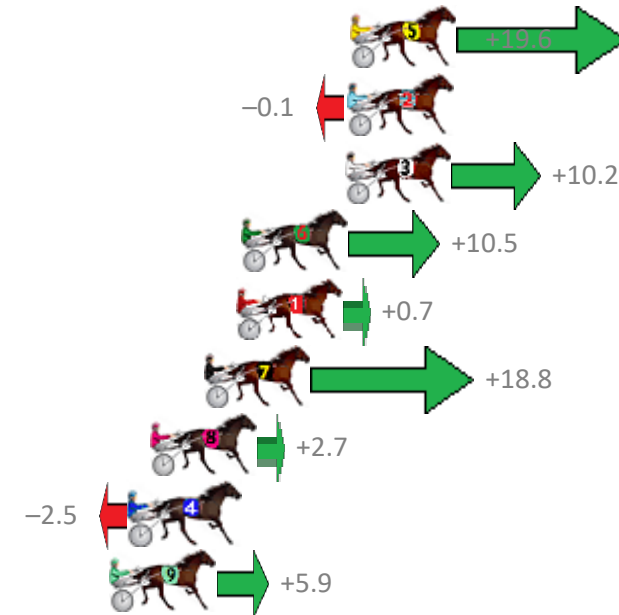

Albion Park Race 6 Distance 1660m

Friday, 15 June 2018

Gross Time: 1:57.20 MileRate: 1:53.60 LeadTime: 3.50s First Qtr: 27.30s Second Qtr: 29.00s Third Qtr: 28.90s Fourth Qtr: 28.50s

NoHorse	Plc	Margin	Time	800Time (W)	400 Time (W)
5 FRANCO TARIQ	1	0.0m	1:57.20	55.99s (1)	27.45s (2)
2 WATTLEBANK FLYER	2	0.1m	1:57.21	57.41s (0)	28.51s (0)
3 PSYCHEDELIC	3	0.2m	1:57.21	56.67s (1)	27.89s (1)
6 GLENFERRIE BOSS	4	4.3m	1:57.51	56.65s (1)	28.07s (2)
1 ILLAWONG DREAMTIM	5	4.5m	1:57.52	57.35s (0)	28.39s (0)
7 NUI TOC TIEN	6	5.8m	1:57.61	56.05s (1)	27.50s (2)
8 KARLOO MAC	7	7.9m	1:57.76	57.21s (0)	28.22s (0)
4 CHAPTER ONE	8	8.7m	1:57.82	57.58s (1)	28.83s (1)
9 THREO	9	9.5m	1:57.88	56.98s (0)	28.12s (1)

Finish Position and metres gained from 800m

Trots Sectionals
Powered by
www.pjdata.com.au
Home of PJ Trots Analyser

The Racing Queensland Board (trading as Racing Queensland) and provider are not responsible for the completeness or accuracy of any of the information contained herein, and makes no representations about its suitability for any purpose.