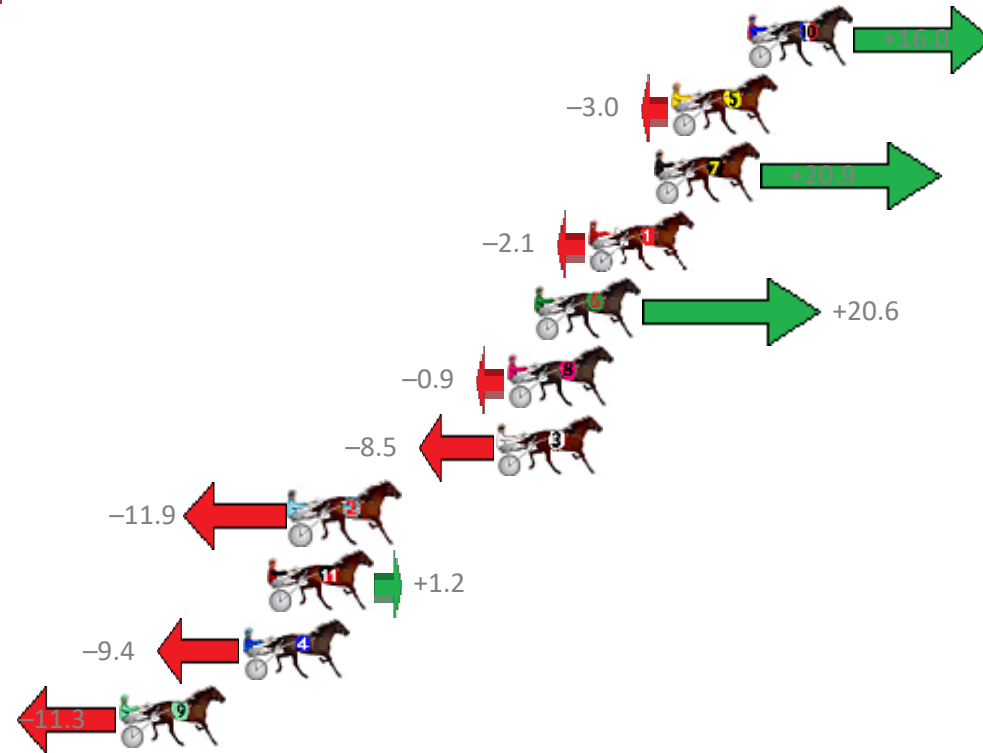

Albion Park Race 3 Distance 1660m

Friday, 15 June 2018

Gross Time: 2:00.20 MileRate: 1:56.50 LeadTime: 3.60s First Qtr: 28.90s Second Qtr: 30.10s Third Qtr: 29.50s Fourth Qtr: 28.10s

No	Horse	Plc	Margin	Time	800Time (W)	400 Time (W)
10	THUNDER MAC	1	0.0m	2:00.20	56.45s (1)	27.07s (2)
5	MAMMALS MAGIC	2	3.0m	2:00.41	57.82s (0)	28.30s (0)
7	DEECAESAR	3	3.7m	2:00.46	56.10s (1)	26.65s (2)
1	MOTU REAL STYLE	4	6.3m	2:00.64	57.75s (0)	28.21s (0)
6	IMA TOP TYCOON	5	8.4m	2:00.79	56.12s (1)	26.64s (2)
8	GLASSCUTTERSPIRIT	6	9.5m	2:00.87	57.66s (0)	28.06s (0)
3	MISTA NATURAL	7	9.9m	2:00.90	58.21s (1)	28.80s (1)
2	RAYONG PRINCESS	8	18.1m	2:01.47	58.46s (1)	28.75s (1)
11	MAJOR STRIKE	9	19.0m	2:01.53	57.51s (1)	28.09s (2)
4	BRONZE ECSTASY	10	20.0m	2:01.60	58.28s (1)	28.56s (1)
9	LEO THE LION	11	24.9m	2:01.95	58.41s (0)	28.81s (0)

Finish Position and metres gained from 800m

Trots Sectionals
Powered by
www.pjdata.com.au
Home of PJ Trots Analyser

The Racing Queensland Board (trading as Racing Queensland) and provider are not responsible for the completeness or accuracy of any of the information contained herein, and makes no representations about its suitability for any purpose.