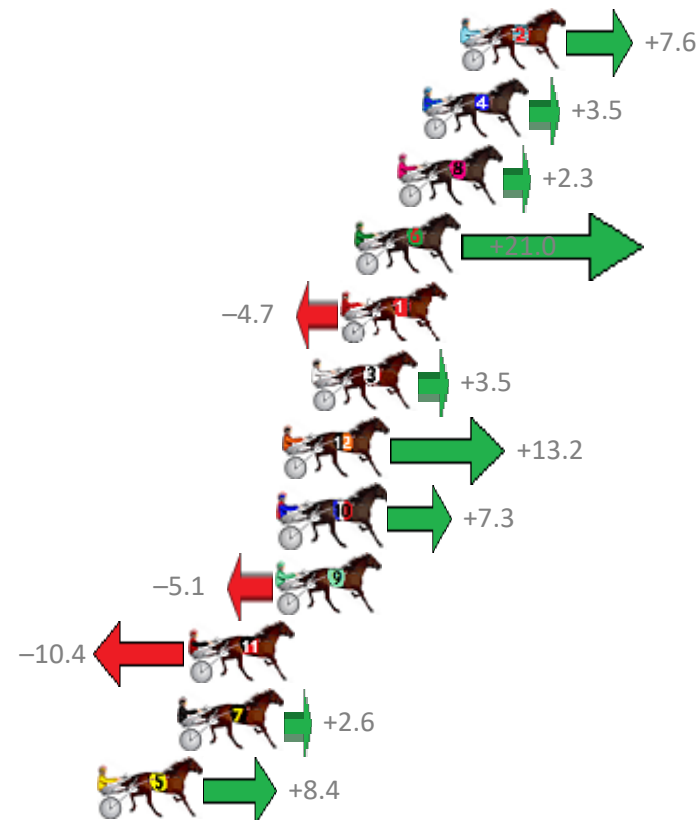

Albion Park Race 8 Distance 1660m

Friday, 15 June 2018

Gross Time: 1:59.20 MileRate: 1:55.50 LeadTime: 3.60s First Qtr: 29.10s Second Qtr: 28.20s Third Qtr: 28.90s Fourth Qtr: 29.40s

NoHorse	Plc	Margin	Time	800Time (W)	400 Time (W)
2 MAJOR KIWI	1	0.0m	1:59.20	57.75s (2)	28.89s (2)
4 STIRLING WILLIAM	2	1.5m	1:59.31	58.04s (1)	29.10s (1)
8 COMPLY OR DIE	3	2.5m	1:59.38	58.13s (0)	29.20s (0)
6 BUY CHEVRON DIRECT	4	4.2m	1:59.51	56.77s (2)	28.56s (2)
1 SICILIAN SLUMBER	5	4.7m	1:59.55	58.64s (0)	29.75s (0)
3 RORY MACH	6	5.9m	1:59.63	58.04s (0)	29.10s (0)
12 IMA MORVEN LAD	7	7.0m	1:59.71	57.34s (1)	28.62s (1)
10 WYNBERG TERROR	8	7.1m	1:59.72	57.77s (1)	29.08s (2)
9 INA GREAT PLACE	9	7.3m	1:59.74	58.67s (2)	29.77s (2)
11 MONARKMAC	10	10.8m	1:59.99	59.06s (1)	30.09s (1)
7 RAESAWINNER	11	11.2m	2:00.02	58.11s (0)	29.15s (0)
5 OUR MELS DREAM	12	14.4m	2:00.26	57.69s (0)	29.08s (0)

Finish Position and metres gained from 800m

Trots Sectionals
Powered by
www.pjdata.com.au
Home of PJ Trots Analyser

The Racing Queensland Board (trading as Racing Queensland) and provider are not responsible for the completeness or accuracy of any of the information contained herein, and makes no representations about its suitability for any purpose.