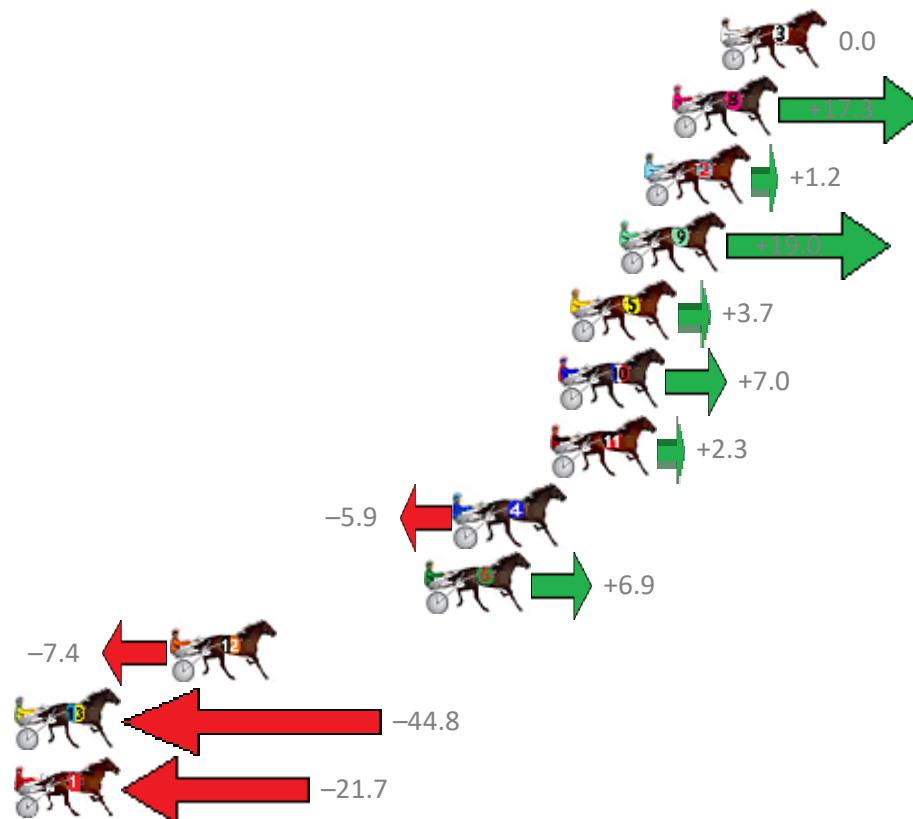

Albion Park Race 4 Distance 2138m

Friday, 15 June 2018

Gross Time: 2:45.10 MileRate: 2:03.70 LeadTime: 41.90s First Qtr: 32.10s Second Qtr: 31.30s Third Qtr: 30.30s Fourth Qtr: 29.50s

NoHorse	Plc	Margin	Time	800Time (W)	400 Time (W)
3 OLE SUN	1	0.0m	2:45.10	59.80s (0)	29.50s (0)
8 JUSTABITCOCO	2	1.9m	2:45.24	58.51s (0)	28.62s (2)
2 JUSTABITLIKEMUM	3	3.0m	2:45.32	59.71s (1)	29.49s (1)
9 CHEVALS RACER	4	4.0m	2:45.40	58.38s (1)	29.13s (2)
5 GALAXY HUNTER	5	5.9m	2:45.54	59.52s (0)	29.14s (0)
10 LAVROS SEGIL	6	6.4m	2:45.57	59.28s (1)	29.06s (1)
11 SOUTHERN ALPS	7	6.7m	2:45.59	59.63s (1)	29.43s (1)
4 MOSQUITO SPUR	8	10.5m	2:45.87	60.24s (0)	29.86s (0)
6 ZAIRE DIVA	9	11.7m	2:45.96	59.28s (1)	30.01s (2)
12 STEVES STAR	10	21.8m	2:46.71	60.35s (0)	29.94s (0)
13 BLUE DON	11	71.0m	2:50.34	63.15s (0)	32.55s (0)
1 MYRTLE BEACH	12	121.7m	2:54.08	61.42s (0)	30.36s (0)

Finish Position and metres gained from 800m

Trots Sectionals
Powered by
www.pjdata.com.au
Home of PJ Trots Analyser

The Racing Queensland Board (trading as Racing Queensland) and provider are not responsible for the completeness or accuracy of any of the information contained herein, and makes no representations about its suitability for any purpose.