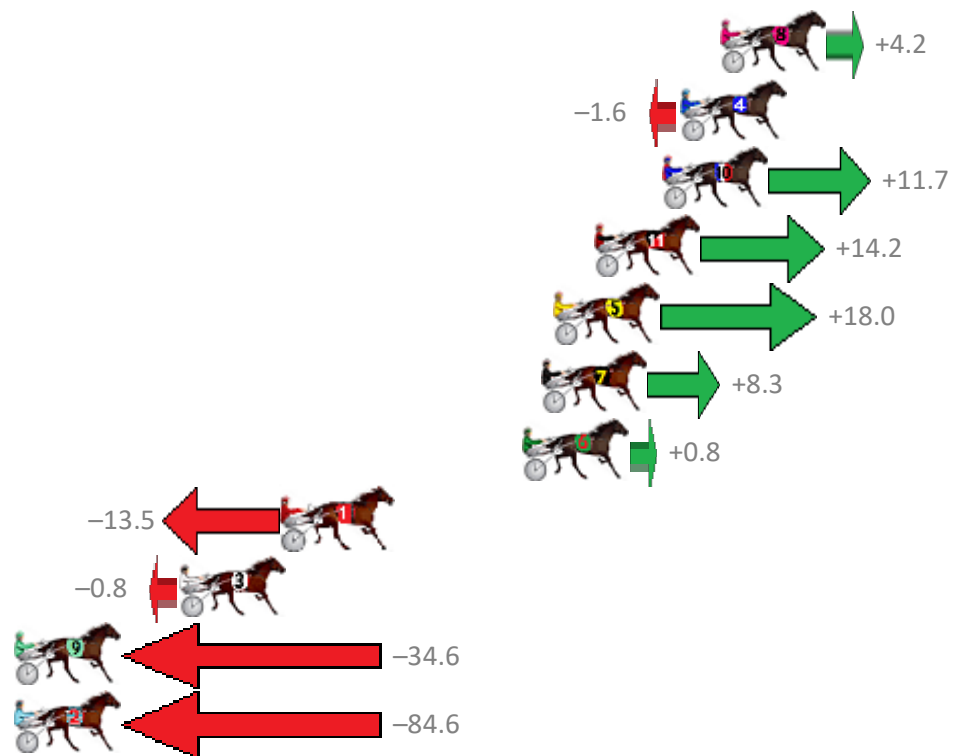

Albion Park Race 7 Distance 1660m

Friday, 15 June 2018

Gross Time: 1:58.00 MileRate: 1:54.40 LeadTime: 3.30s First Qtr: 26.70s Second Qtr: 30.50s Third Qtr: 28.90s Fourth Qtr: 28.60s

NoHorse	Plc	Margin	Time	800Time (W)	400 Time (W)
8 SUBTLE DELIGHT	1	0.0m	1:58.00	57.20s (0)	28.29s (0)
4 ROCK WITH SAM	2	1.6m	1:58.11	57.61s (0)	28.71s (0)
10 ITS JUST KENNY	3	2.3m	1:58.16	56.66s (1)	27.82s (2)
11 SOHO SHANGHAI	4	5.0m	1:58.36	56.48s (1)	28.34s (2)
5 PROFICIENT	5	6.6m	1:58.47	56.21s (1)	28.34s (3)
7 POMPIDOU	6	7.1m	1:58.51	56.90s (0)	28.16s (0)
6 MACHIN OUT	7	7.8m	1:58.56	57.44s (0)	28.53s (0)
1 MACH SAM	8	17.3m	1:59.24	58.47s (1)	29.55s (1)
3 FRENCH GLOBE	9	21.4m	1:59.53	57.56s (0)	28.89s (1)
9 THE CHARGING MOA	10	43.0m	2:01.07	59.99s (1)	31.06s (1)
2 ALPHA STYX	11	154.6m	2:09.05	63.58s (0)	31.07s (0)

Finish Position and metres gained from 800m

Trots Sectionals
Powered by
www.pjdata.com.au
Home of PJ Trots Analyser

The Racing Queensland Board (trading as Racing Queensland) and provider are not responsible for the completeness or accuracy of any of the information contained herein, and makes no representations about its suitability for any purpose.