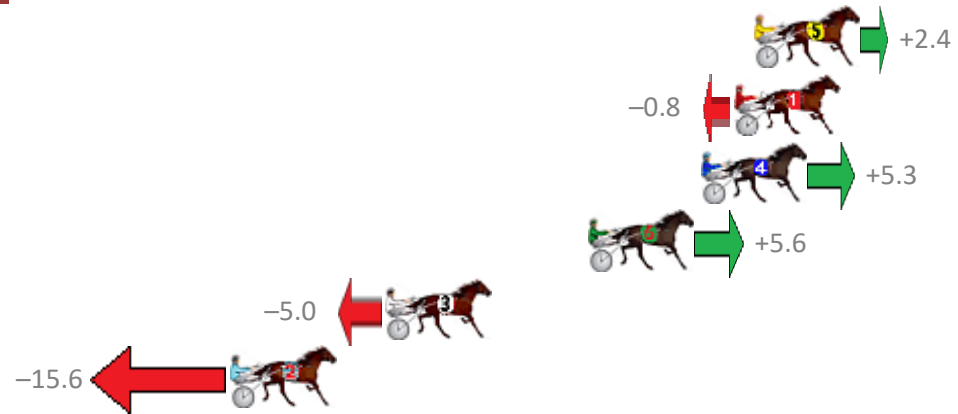

Albion Park Race 1 Distance 1660m

Friday, 15 June 2018

Gross Time: 2:00.90 MileRate: 1:57.20 LeadTime: 3.70s First Qtr: 29.40s Second Qtr: 29.90s Third Qtr: 29.60s Fourth Qtr: 28.30s

NoHorse	Plc	Margin	Time	800Time (W)	400 Time (W)
5 ACT OF VALOR	1	0.0m	2:00.90	57.73s (1)	28.06s (1)
1 DATSGOOD	2	0.8m	2:00.96	57.96s (0)	28.36s (0)
4 GRIZZLY MONTANA	3	2.1m	2:01.05	57.52s (1)	27.88s (1)
6 FORTES IN FIDE	4	6.6m	2:01.37	57.49s (1)	27.86s (1)
3 BETTERTHAN TORQUE	5	14.6m	2:01.93	58.26s (0)	28.64s (0)
2 TORI MAY	6	20.8m	2:02.37	59.03s (0)	29.45s (0)

Finish Position and metres gained from 800m

Trots Sectionals
Powered by
www.pjdata.com.au
Home of PJ Trots Analyser

The Racing Queensland Board (trading as Racing Queensland) and provider are not responsible for the completeness or accuracy of any of the information contained herein, and makes no representations about its suitability for any purpose.