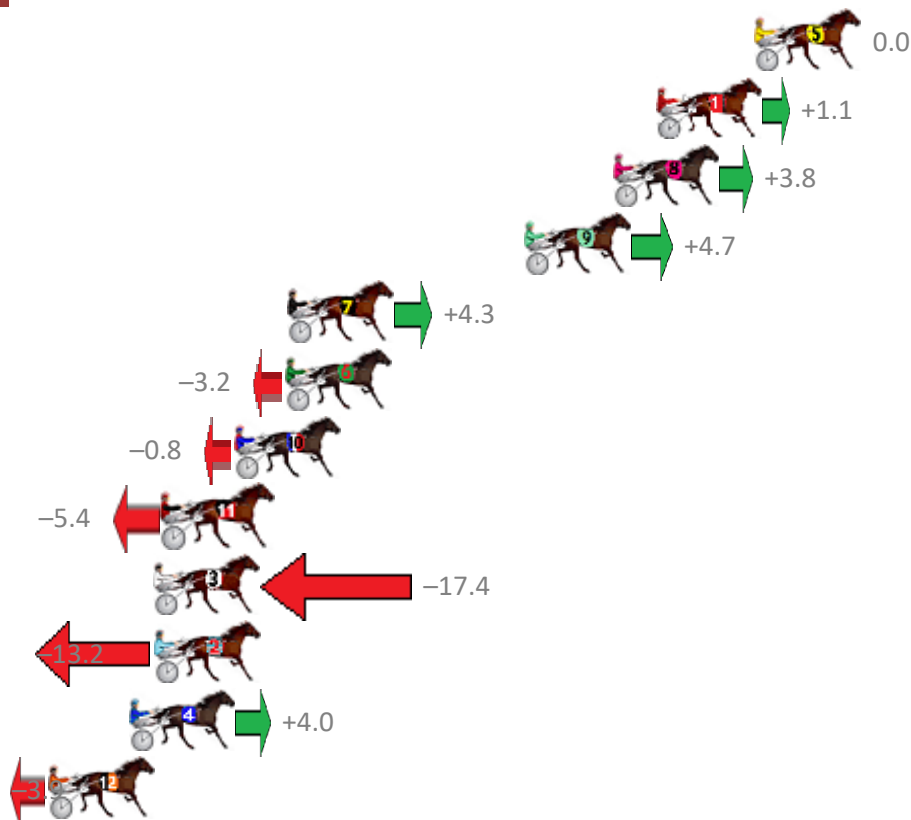

Albion Park Race 8 Distance 1660m

Saturday, 2 June 2018

Gross Time: 1:58.90 MileRate: 1:55.30 LeadTime: 3.40s First Qtr: 28.10s Second Qtr: 30.30s Third Qtr: 29.10s Fourth Qtr: 28.00s

NoHorse	Plc	Margin	Time	800Time (W)	400 Time (W)
5 INVINCIBLE LOXTON	1	0.0m	1:58.90	57.10s (0)	28.00s (0)
1 WHISKEY BLAZE	2	3.9m	1:59.17	57.02s (0)	27.95s (0)
8 HEZ RAZOR SHARP	3	5.6m	1:59.29	56.83s (0)	27.76s (0)
9 BEAU CISHLOM	4	9.1m	1:59.54	56.76s (0)	27.68s (0)
7 RIVERLEIGH JEFF	5	18.5m	2:00.19	56.79s (0)	27.94s (0)
6 MONIVAE	6	18.6m	2:00.20	57.33s (1)	28.98s (2)
10 CELTIC CRUZA	7	20.6m	2:00.34	57.16s (1)	28.80s (2)
11 VANDE VELDE	8	23.4m	2:00.54	57.49s (0)	28.66s (1)
3 ROCKNROLL MUSIC	9	23.8m	2:00.57	58.34s (1)	29.39s (1)
2 TOP FLIGHT CRUIZE	10	23.8m	2:00.57	58.04s (1)	29.06s (1)
4 FRENCH GLOBE	11	24.8m	2:00.64	56.81s (1)	28.52s (2)
12 GLOVEMAN GILLY	12	28.5m	2:00.90	57.38s (1)	28.64s (1)

Finish Position and metres gained from 800m

Trots Sectionals
Powered by
www.pjdata.com.au
Home of PJ Trots Analyser

The Racing Queensland Board (trading as Racing Queensland) and provider are not responsible for the completeness or accuracy of any of the information contained herein, and makes no representations about its suitability for any purpose.