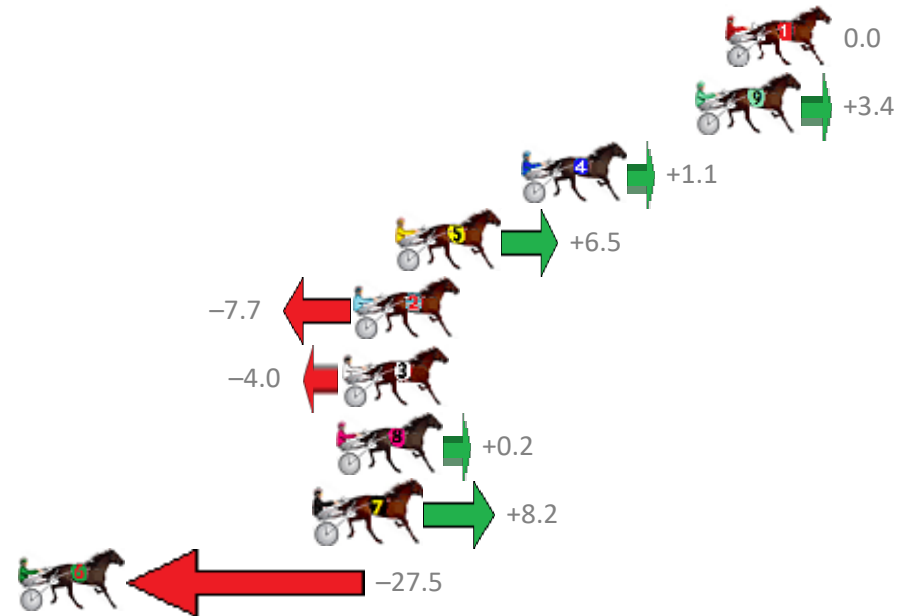

Albion Park Race 4 Distance 2138m

Saturday, 2 June 2018

Gross Time: 2:34.50 MileRate: 1:56.30 LeadTime: 37.90s First Qtr: 30.60s Second Qtr: 29.20s Third Qtr: 28.60s Fourth Qtr: 28.20s

NoHorse	Plc	Margin	Time	800Time (W)	400 Time (W)
1 CASINO TOMMY	1	0.0m	2:34.50	56.80s (0)	28.20s (0)
9 WITH AUTHORITY	2	1.2m	2:34.58	56.56s (0)	27.95s (0)
4 JESTER OH JESTER	3	8.1m	2:35.07	56.72s (0)	28.07s (0)
5 FEEL THE FAITH	4	13.1m	2:35.42	56.34s (2)	28.33s (3)
2 STORMFORTHEBOYS	5	14.7m	2:35.54	57.35s (1)	29.07s (1)
3 IMA GRUMPY POSSUM	6	15.2m	2:35.57	57.08s (1)	28.82s (2)
8 POLISHED ROCKS	7	15.4m	2:35.59	56.79s (1)	28.43s (2)
7 WRITTEN IN RED	8	16.2m	2:35.64	56.22s (2)	28.20s (3)
6 GANGSTER BOY	9	29.5m	2:36.58	58.75s (1)	29.53s (1)

Finish Position and metres gained from 800m

Trots Sectionals
Powered by
www.pjdata.com.au
Home of PJ Trots Analyser

The Racing Queensland Board (trading as Racing Queensland) and provider are not responsible for the completeness or accuracy of any of the information contained herein, and makes no representations about its suitability for any purpose.