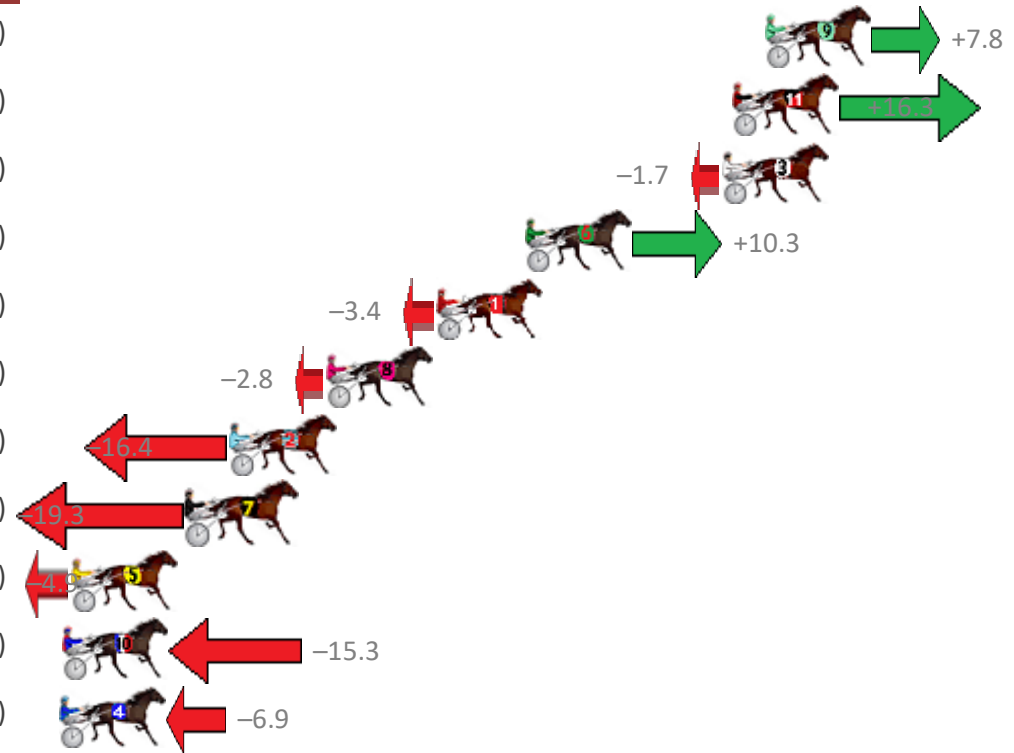

Albion Park Race 2 Distance 2138m

Saturday, 2 June 2018

Gross Time: 2:31.70 MileRate: 1:54.20 LeadTime: 36.40s First Qtr: 30.00s Second Qtr: 29.60s Third Qtr: 27.60s Fourth Qtr: 28.10s

NoHorse	Plc	Margin	Time	800Time (W)	400 Time (W)
9 BODHI TREE	1	0.0m	2:31.70	55.16s (1)	27.96s (2)
11 BATTLE BORN	2	1.3m	2:31.79	54.57s (1)	27.39s (2)
3 ELENIARK	3	1.7m	2:31.82	55.82s (0)	28.22s (0)
6 TOP TRIO	4	9.5m	2:32.37	54.98s (0)	27.63s (2)
1 BUNDABURRA	5	13.0m	2:32.61	55.94s (0)	28.20s (0)
8 WESTERN BLAZE	6	17.4m	2:32.92	55.89s (0)	28.18s (0)
2 LIKEALLOFUS	7	21.2m	2:33.19	56.84s (0)	29.07s (0)
7 IAMBOOGIE	8	22.9m	2:33.31	57.04s (1)	29.33s (1)
5 KARLOO MAC	9	27.5m	2:33.63	56.04s (1)	28.39s (2)
10 FIRE ONE	10	27.9m	2:33.66	56.77s (1)	29.25s (1)
4 SWEET AS CANDY	11	34.5m	2:34.12	56.18s (1)	28.65s (3)

Finish Position and metres gained from 800m

Trots Sectionals
Powered by
www.pjdata.com.au
Home of PJ Trots Analyser

The Racing Queensland Board (trading as Racing Queensland) and provider are not responsible for the completeness or accuracy of any of the information contained herein, and makes no representations about its suitability for any purpose.