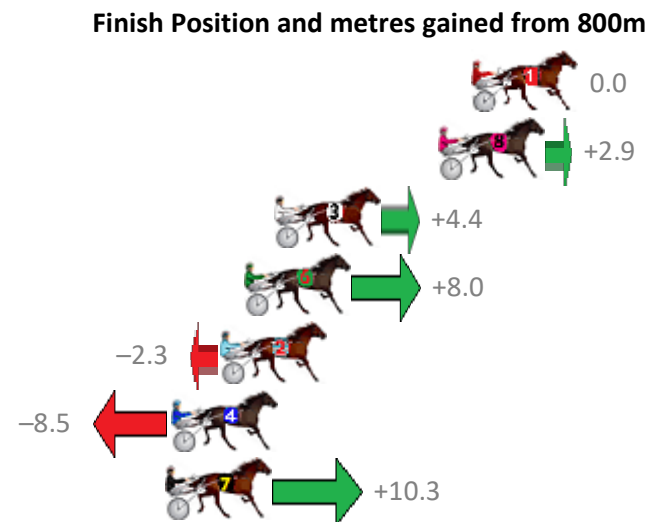

# Albion Park Race 7 Distance 2138m

Saturday, 2 June 2018

Gross Time: 2:36.20 MileRate: 1:57.60 LeadTime: 38.80s First Qtr: 31.60s Second Qtr: 29.40s Third Qtr: 28.70s Fourth Qtr: 27.70s

NoHorse	Plc	Margin	Time	800Time (W)	400 Time (W)
1 BETTABE PERFECT	1	0.0m	2:36.20	56.40s (0)	27.70s (0)
8 REMEMBER THEM	2	1.3m	2:36.29	56.20s (0)	27.44s (0)
3 FLAMING HERO	3	7.8m	2:36.74	56.09s (1)	27.98s (2)
6 CONSTANTLYSIDEWAYS	4	9.0m	2:36.82	55.84s (1)	27.64s (2)
2 WITHALOTOFLUCK	5	9.9m	2:36.89	56.56s (1)	27.94s (1)
4 ANYCHANCE	6	11.9m	2:37.02	57.00s (1)	28.45s (1)
7 BETTORTHANSPECIAL	7	12.1m	2:37.04	55.67s (1)	27.82s (3)