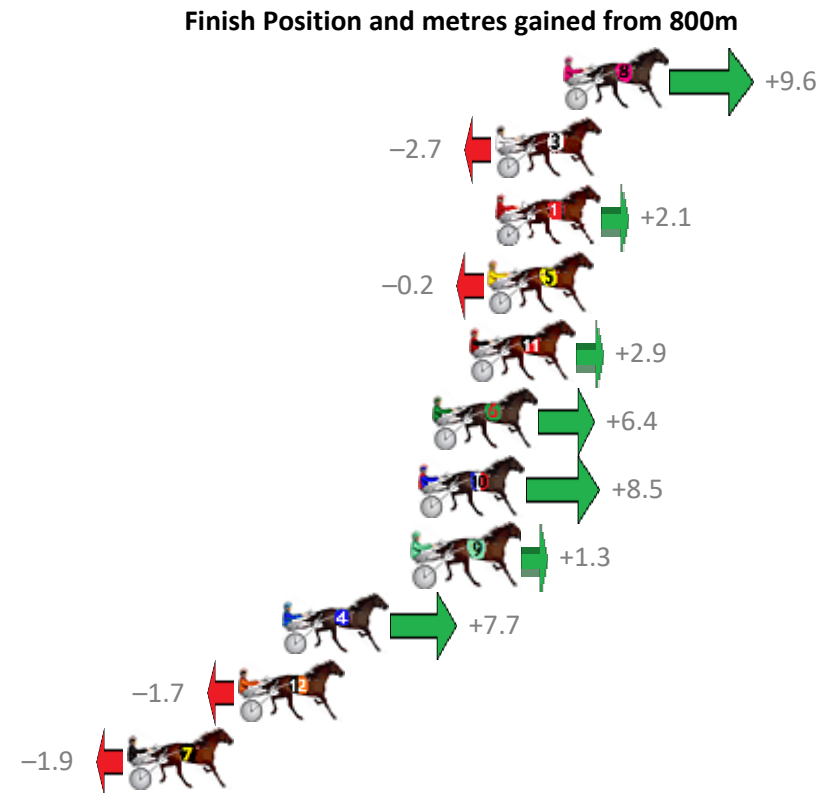

# Albion Park Race 1 Distance 2138m

Saturday, 2 June 2018

Gross Time: 2:35.40 MileRate: 1:57.00 LeadTime: 38.50s First Qtr: 31.60s Second Qtr: 28.80s Third Qtr: 28.50s Fourth Qtr: 28.00s

NoHorse	Plc	Margin	Time	800Time (W)	400 Time (W)
8 SOMEPARTYSOMEWHE	1	0.0m	2:35.40	55.82s (0)	27.34s (0)
3 LEXUS ON THE BEACH	2	2.7m	2:35.59	56.69s (0)	28.19s (0)
1 FIRE AND ICE	3	2.7m	2:35.59	56.35s (0)	27.85s (0)
5 GET IN THE GROOVE	4	3.0m	2:35.61	56.51s (1)	28.07s (1)
11 ANNIKA MAGIC	5	3.7m	2:35.66	56.30s (2)	27.98s (2)
6 MY MASTERCRAFTSMA	6	5.2m	2:35.76	56.05s (1)	27.57s (1)
10 POMPIDOU	7	5.7m	2:35.80	55.90s (0)	27.41s (0)
9 WATTLEBANK FLYER	8	5.9m	2:35.81	56.41s (1)	27.95s (1)
4 MACHIN OUT	9	11.1m	2:36.18	55.96s (1)	27.57s (1)
12 DUKE OF ALBANY	10	12.9m	2:36.30	56.62s (2)	28.17s (2)
7 IMA SEA STORM	11	17.3m	2:36.61	56.63s (2)	28.12s (2)