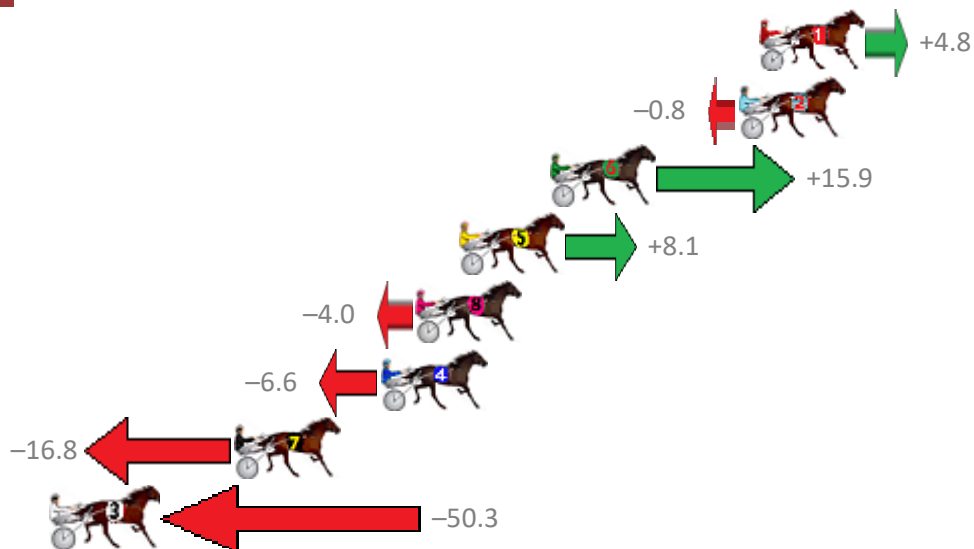

Albion Park Race 10 Distance 1660m

Saturday, 2 June 2018

Gross Time: 1:59.20 MileRate: 1:55.60 LeadTime: 3.50s First Qtr: 27.90s Second Qtr: 29.50s Third Qtr: 28.70s Fourth Qtr: 29.60s

NoHorse	Plc	Margin	Time	800Time (W)	400 Time (W)
1 EVELYN JAY	1	0.0m	1:59.20	57.95s (0)	29.24s (0)
2 BURNING AMBITION	2	0.8m	1:59.26	58.36s (0)	29.66s (0)
6 NOVENA ROSE	3	8.3m	1:59.81	57.14s (1)	28.48s (1)
5 CALL ME YOURS	4	11.9m	2:00.08	57.71s (1)	29.36s (1)
8 ANNAS BEST	5	13.6m	2:00.21	58.59s (0)	29.87s (0)
4 SKYLARHAIN	6	15.0m	2:00.31	58.78s (1)	29.93s (1)
7 ARTIKULATE MISS	7	20.8m	2:00.74	59.52s (1)	30.68s (1)
3 HEAVENS HINT	8	66.5m	2:04.12	61.97s (2)	30.97s (1)

Finish Position and metres gained from 800m

Trots Sectionals
Powered by
www.pjdata.com.au
Home of PJ Trots Analyser

The Racing Queensland Board (trading as Racing Queensland) and provider are not responsible for the completeness or accuracy of any of the information contained herein, and makes no representations about its suitability for any purpose.