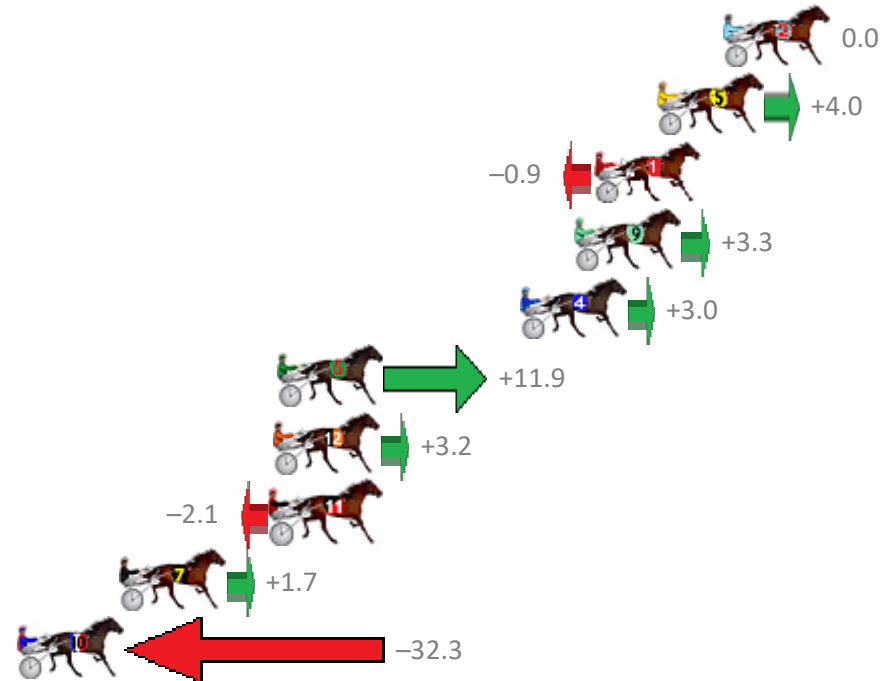

Albion Park Race 5 Distance 1660m

Saturday, 2 June 2018

Gross Time: 1:59.50 MileRate: 1:55.80 LeadTime: 3.60s First Qtr: 27.90s Second Qtr: 30.10s Third Qtr: 30.30s Fourth Qtr: 27.60s

NoHorse	Plc	Margin	Time	800Time (W)	400 Time (W)
2 ITS JUST KENNY	1	0.0m	1:59.50	57.90s (0)	27.60s (0)
5 BIG BRUCE	2	2.6m	1:59.68	57.61s (1)	27.23s (2)
1 RUATO BAY	3	5.1m	1:59.85	57.97s (0)	27.66s (0)
9 FRANCO TARIQ	4	5.9m	1:59.91	57.66s (0)	27.39s (0)
4 ELLIOTT BROMAC	5	8.0m	2:00.05	57.68s (1)	27.94s (2)
6 LIVING GRAND	6	17.7m	2:00.72	57.04s (0)	27.73s (0)
12 SUBTLE DELIGHT	7	17.8m	2:00.73	57.67s (1)	28.21s (3)
11 MACHEASY	8	17.9m	2:00.74	58.05s (1)	27.98s (2)
7 JACKS AT THE BEACH	9	23.9m	2:01.15	57.78s (1)	28.31s (3)
10 OYSTER STRIDE	10	34.1m	2:01.85	60.24s (1)	29.66s (1)

Finish Position and metres gained from 800m

Trots Sectionals
Powered by
www.pjdata.com.au
Home of PJ Trots Analyser

The Racing Queensland Board (trading as Racing Queensland) and provider are not responsible for the completeness or accuracy of any of the information contained herein, and makes no representations about its suitability for any purpose.