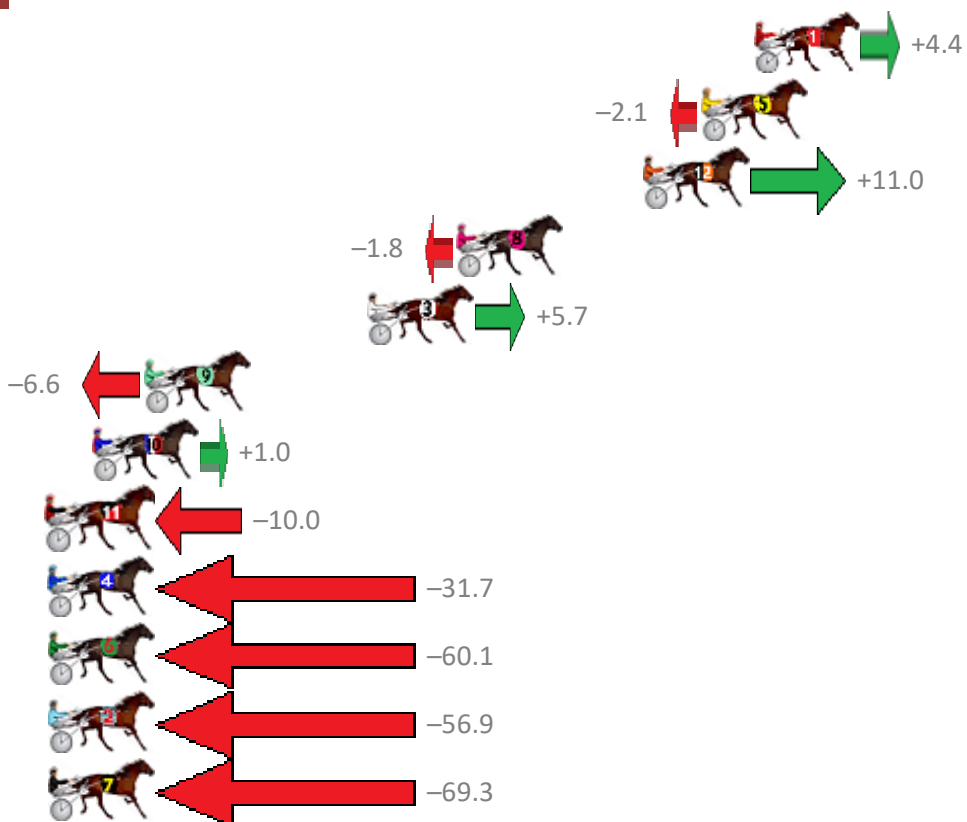

Albion Park Race 3 Distance 1660m

Saturday, 2 June 2018

Gross Time: 1:57.60 MileRate: 1:54.00 LeadTime: 3.60s First Qtr: 27.50s Second Qtr: 30.00s Third Qtr: 28.50s Fourth Qtr: 28.00s

NoHorse	Plc	Margin	Time	800Time (W)	400 Time (W)
1 NUI TOC TIEN	1	0.0m	1:57.60	56.19s (0)	27.69s (0)
5 LUCKY VOODOO	2	2.1m	1:57.75	56.65s (0)	28.15s (0)
12 REDS JET STAR	3	4.4m	1:57.91	55.72s (0)	27.24s (0)
8 SICILIAN SLUMBER	4	11.8m	1:58.43	56.63s (0)	28.21s (0)
3 RORY MACH	5	15.3m	1:58.67	56.10s (0)	27.63s (0)
9 COMPLY OR DIE	6	24.2m	1:59.29	56.97s (1)	27.94s (1)
10 LANCELOT BROMAC	7	26.2m	1:59.43	56.43s (1)	27.66s (1)
11 CHERISH THE MOMENT	8	38.0m	2:00.26	57.21s (2)	28.59s (2)
4 GASMONKEY	9	54.7m	2:01.43	58.74s (2)	30.07s (2)
6 CHEAP TINT	10	68.7m	2:02.41	60.74s (1)	31.38s (2)
2 SWEET AS	11	69.9m	2:02.49	60.52s (1)	31.47s (1)
7 PROBY ONE	12	72.5m	2:02.67	61.39s (1)	31.94s (1)

Finish Position and metres gained from 800m

Trots Sectionals
Powered by
www.pjdata.com.au
Home of PJ Trots Analyser

The Racing Queensland Board (trading as Racing Queensland) and provider are not responsible for the completeness or accuracy of any of the information contained herein, and makes no representations about its suitability for any purpose.