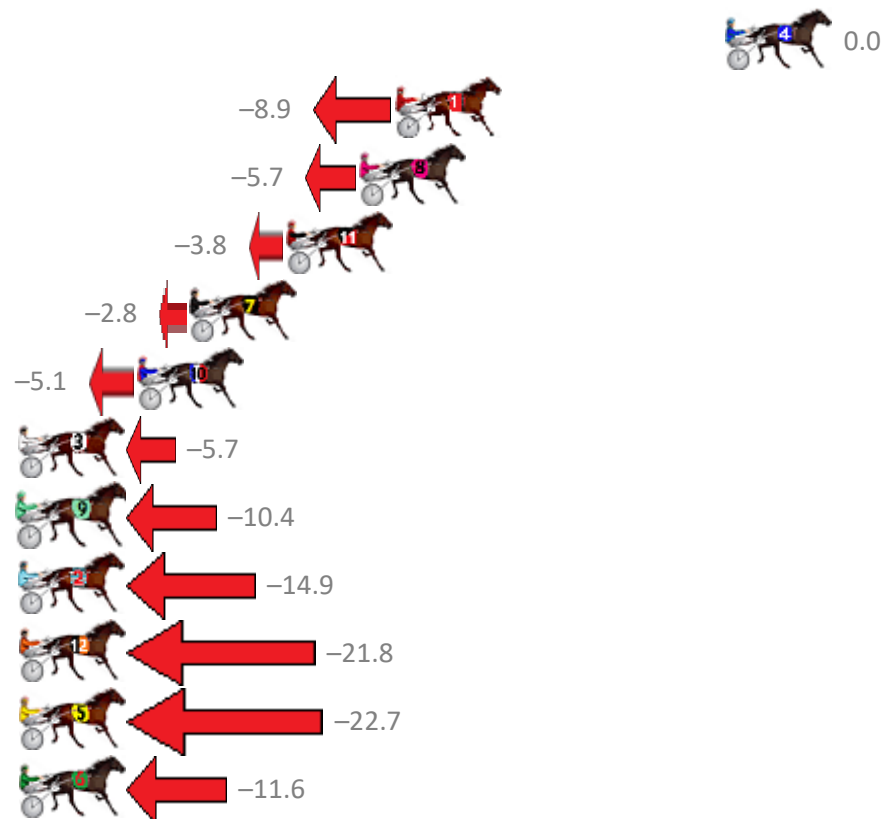

Albion Park Race 6 Distance 1660m

Saturday, 2 June 2018

Gross Time: 2:00.50 MileRate: 1:56.80 LeadTime: 3.60s First Qtr: 28.30s Second Qtr: 30.50s Third Qtr: 29.70s Fourth Qtr: 28.40s

NoHorse	Plc	Margin	Time	800Time (W)	400 Time (W)
4 SOHO SHANGHAI	1	0.0m	2:00.50	58.10s (0)	28.40s (0)
1 RED LUCK	2	13.1m	2:01.43	58.75s (0)	29.02s (0)
8 SLIPASLYGRIN	3	14.5m	2:01.53	58.51s (0)	28.79s (0)
11 DOOLITTLE DANDY	4	17.4m	2:01.74	58.38s (0)	28.61s (0)
7 MAJOR STRIKE	5	21.2m	2:02.01	58.30s (0)	28.54s (0)
10 PROJECTILE	6	23.3m	2:02.15	58.47s (2)	29.53s (2)
3 LEO THE LION	7	28.7m	2:02.54	58.51s (0)	28.85s (1)
9 SIR SEMPER FIDELIS	8	29.0m	2:02.56	58.86s (1)	29.28s (2)
2 CERTAINLYWILLBE	9	29.3m	2:02.58	59.18s (1)	29.54s (1)
12 WEEDONS EXPRESS	10	32.2m	2:02.79	59.68s (2)	30.37s (1)
5 LEVI JADE	11	32.9m	2:02.84	59.75s (1)	30.11s (1)
6 STUUNDER	12	34.6m	2:02.96	58.94s (2)	30.02s (2)

Finish Position and metres gained from 800m

Trots Sectionals
Powered by
www.pjdata.com.au
Home of PJ Trots Analyser

The Racing Queensland Board (trading as Racing Queensland) and provider are not responsible for the completeness or accuracy of any of the information contained herein, and makes no representations about its suitability for any purpose.