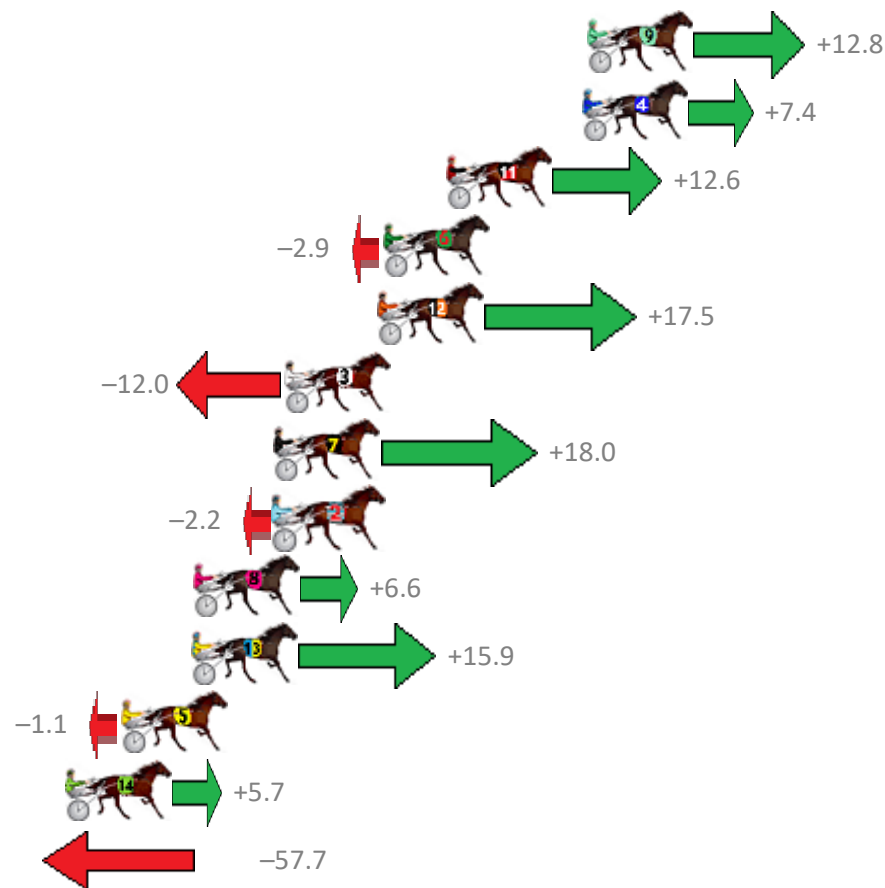

Albion Park Race 9 Distance 2138m

Saturday, 2 June 2018

Gross Time: 2:45.00 MileRate: 2:02.50 LeadTime: 42.60s First Qtr: 31.20s Second Qtr: 30.70s Third Qtr: 30.60s Fourth Qtr: 29.90s

NoHorse	Plc	Margin	Time	800Time (W)	400 Time (W)
9 SOUTHERN ALPS	1	0.0m	2:45.00	59.53s (1)	29.54s (1)
4 JUSTABILIKEMUM	2	0.2m	2:45.01	59.94s (1)	29.91s (1)
11 NORTHERN MUSCLE	3	5.6m	2:45.42	59.55s (1)	29.54s (1)
6 GO AHEAD MAKEMYDA	4	8.1m	2:45.61	60.72s (0)	30.04s (0)
12 JUSTABITCOCO	5	8.3m	2:45.62	59.18s (1)	29.28s (1)
3 HIGH CLOUD LASS	6	12.0m	2:45.90	61.41s (0)	30.72s (0)
7 ZAIRE DIVA	7	12.4m	2:45.93	59.14s (1)	29.23s (2)
2 NORAHS FLING	8	12.4m	2:45.93	60.67s (0)	29.99s (0)
8 LOCHABER	9	15.6m	2:46.17	60.00s (0)	29.41s (0)
13 SPIRIT WALKER	10	15.7m	2:46.17	59.30s (0)	29.09s (2)
5 GALAXY HUNTER	11	18.5m	2:46.38	60.58s (0)	30.04s (0)
14 CHEVALS RACER	12	20.7m	2:46.55	60.07s (0)	29.29s (1)
1 DOWN UNDER RORS	13	60.5m	2:49.52	64.86s (1)	31.66s (2)

Finish Position and metres gained from 800m

Trots Sectionals
Powered by
www.pjdata.com.au
Home of PJ Trots Analyser

The Racing Queensland Board (trading as Racing Queensland) and provider are not responsible for the completeness or accuracy of any of the information contained herein, and makes no representations about its suitability for any purpose.