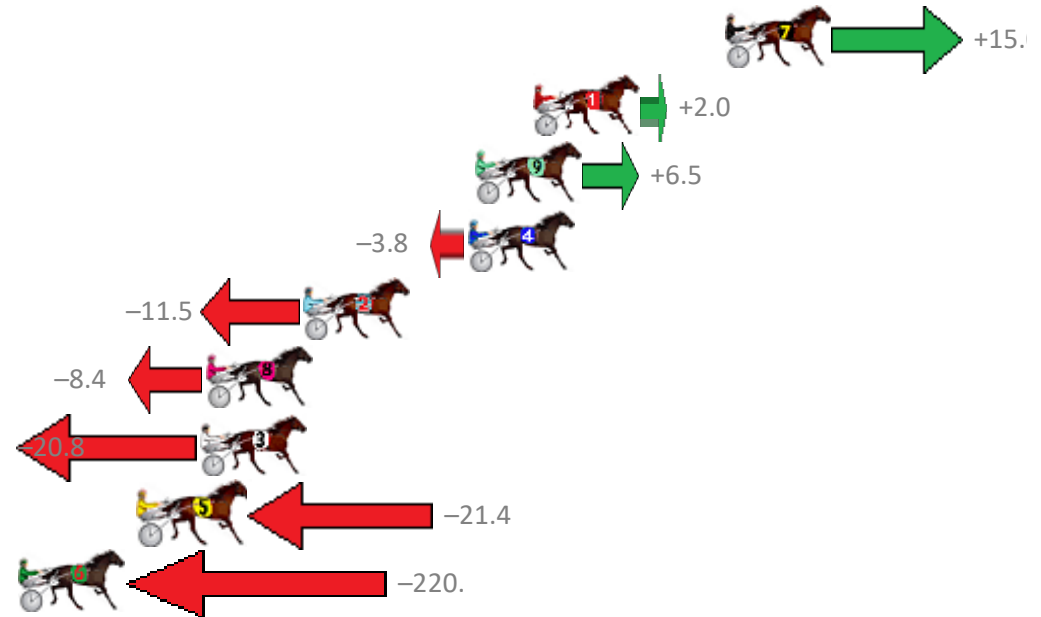

Redcliffe Race 8 Distance 2040m

Thursday, 24 May 2018

Gross Time: 2:33.30 MileRate: 2:00.90 LeadTime: 31.00s First Qtr: 31.40s Second Qtr: 30.80s Third Qtr: 29.70s Fourth Qtr: 30.40s

NoHorse	Plc	Margin	Time	800Time (W)	400 Time (W)
7 MR MEDDLE	1	0.0m	2:33.30	58.97s (0)	29.47s (1)
1 HE GETS IT	2	7.6m	2:33.88	59.95s (0)	30.28s (0)
9 CALCAVADO	3	9.9m	2:34.05	59.61s (1)	29.92s (2)
4 LIFEINHEAVEN	4	10.2m	2:34.08	60.39s (1)	30.67s (2)
2 ITS ALL GO	5	16.7m	2:34.57	60.96s (0)	31.30s (0)
8 RIVERLEIGH WILLIAM	6	20.6m	2:34.87	60.73s (1)	31.07s (2)
3 ELMAUR JOY	7	20.8m	2:34.88	61.66s (0)	31.98s (0)
5 BOB GAGE	8	23.2m	2:35.06	61.71s (1)	31.86s (1)
6 FIRE UP FRANCO	9	266.4m	2:53.55	76.66s (0)	41.53s (0)

Finish Position and metres gained from 800m

Trots Sectionals
Powered by
www.pjdata.com.au
Home of PJ Trots Analyser

The Racing Queensland Board (trading as Racing Queensland) and provider are not responsible for the completeness or accuracy of any of the information contained herein, and makes no representations about its suitability for any purpose.