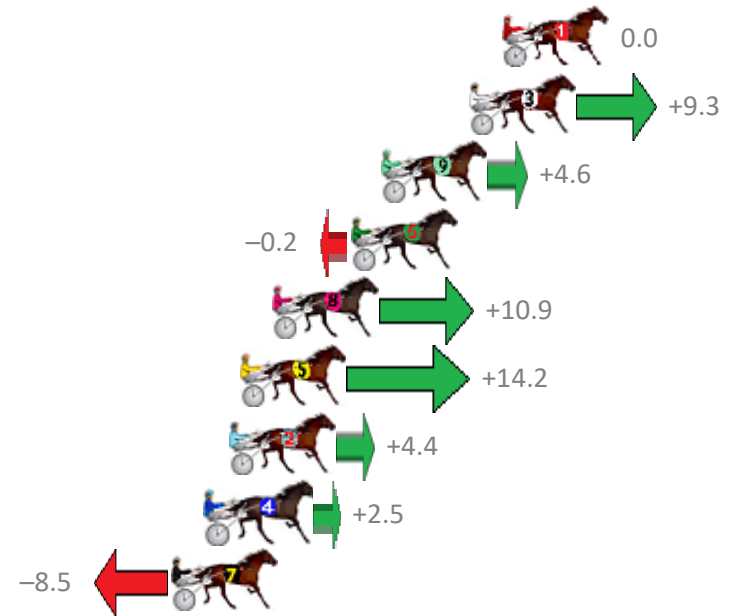

Redcliffe Race 7 Distance 1780m

Thursday, 24 May 2018

Gross Time: 2:13.80 MileRate: 2:01.00 LeadTime: 11.60s First Qtr: 30.30s Second Qtr: 32.70s Third Qtr: 29.60s Fourth Qtr: 29.60s

NoHorse	Plc	Margin	Time	800Time (W)	400 Time (W)
1 KAAPALI	1	0.0m	2:13.80	59.20s (0)	29.60s (0)
3 KATNISS	2	1.3m	2:13.90	58.51s (1)	29.03s (1)
9 PITTSWORTH MAN	3	4.8m	2:14.16	58.86s (0)	29.23s (0)
6 DOWNAN OUT	4	6.0m	2:14.24	59.21s (1)	29.75s (1)
8 FAMOUS SHOES	5	9.1m	2:14.47	58.39s (1)	29.28s (2)
5 THERESACHANCE	6	10.4m	2:14.57	58.15s (1)	29.01s (2)
2 FLASHING GOOD TIME	7	10.8m	2:14.60	58.87s (1)	29.33s (1)
4 WECANONLYHOPE	8	11.7m	2:14.67	59.01s (0)	29.36s (0)
7 MO JARNEY	9	13.1m	2:14.77	59.83s (0)	30.18s (0)

Finish Position and metres gained from 800m

Trots Sectionals
Powered by
www.pjdata.com.au
Home of PJ Trots Analyser

The Racing Queensland Board (trading as Racing Queensland) and provider are not responsible for the completeness or accuracy of any of the information contained herein, and makes no representations about its suitability for any purpose.