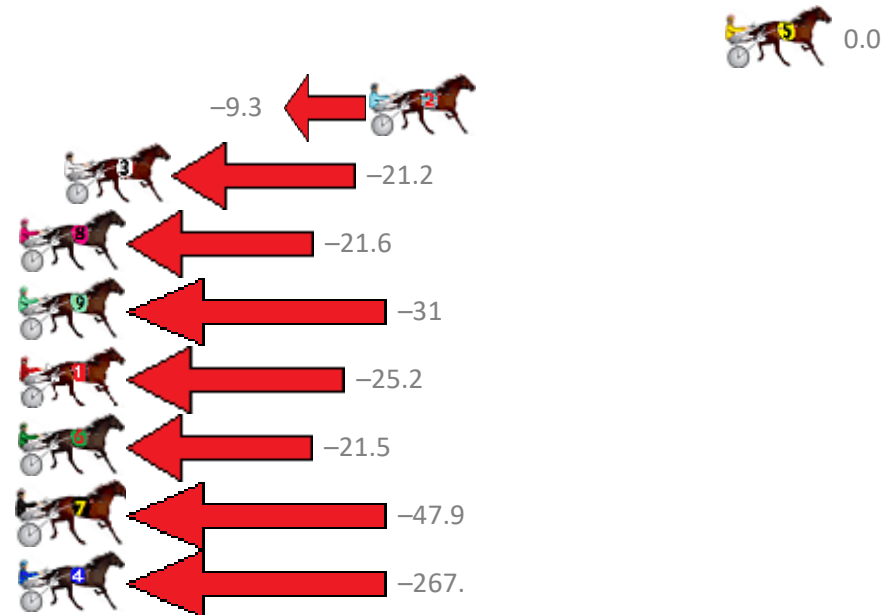

Redcliffe Race 2 Distance 1780m

Thursday, 24 May 2018

Gross Time: 2:14.00 MileRate: 2:01.20 LeadTime: 11.60s First Qtr: 31.20s Second Qtr: 32.40s Third Qtr: 29.60s Fourth Qtr: 29.20s

NoHorse	Plc	Margin	Time	800Time (W)	400 Time (W)
5 OH STANLEY	1	0.0m	2:14.00	58.80s (0)	29.20s (0)
2 KATHLEEN GRACE	2	14.1m	2:15.03	59.48s (0)	29.75s (0)
3 SISTER FEELGOOD	3	26.2m	2:15.91	60.36s (1)	30.51s (1)
8 BARBOO	4	31.2m	2:16.28	60.39s (1)	30.38s (1)
9 NON PASSARE	5	31.4m	2:16.29	61.08s (1)	31.23s (1)
1 MYBELLA ROSE	6	34.4m	2:16.51	60.65s (0)	30.85s (0)
6 FUTURE FUN	7	36.3m	2:16.65	60.38s (0)	30.21s (0)
7 BRIAN WHO	8	53.5m	2:17.91	62.32s (2)	32.07s (2)
4 PUA ALOALO	9	278.4m	2:34.32	78.48s (2)	48.46s (3)

Finish Position and metres gained from 800m

Trots Sectionals
Powered by
www.pjdata.com.au
Home of PJ Trots Analyser

The Racing Queensland Board (trading as Racing Queensland) and provider are not responsible for the completeness or accuracy of any of the information contained herein, and makes no representations about its suitability for any purpose.