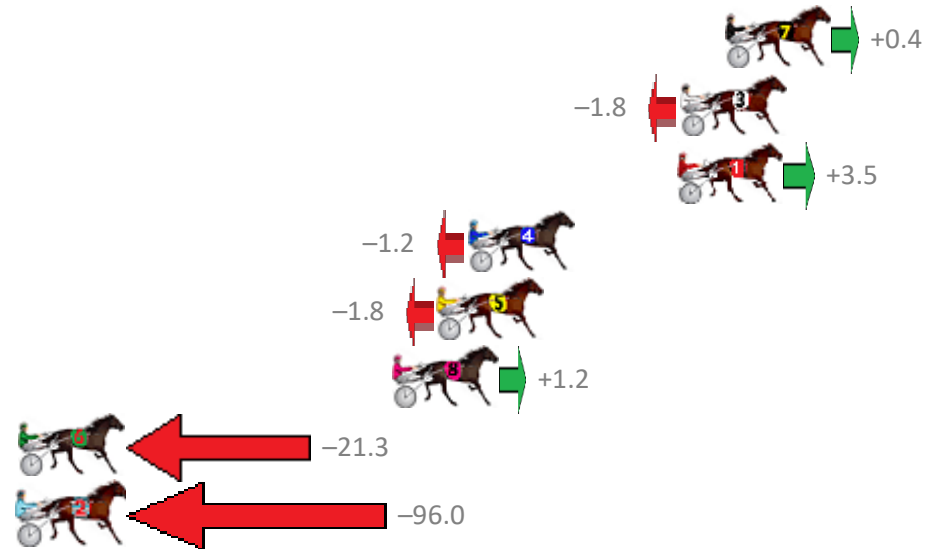

Redcliffe Race 1 Distance 2613m

Thursday, 24 May 2018

Gross Time: 3:36.70 MileRate: 2:12.40 LeadTime: 91.10s First Qtr: 32.00s Second Qtr: 33.20s Third Qtr: 30.90s Fourth Qtr: 29.50s

NoHorse	Plc	Margin	Time	800Time (W)	400 Time (W)
7 JUSTABITCOCO	1	0.0m	3:36.70	60.37s (1)	29.43s (1)
3 JUSTABITLIKEMUM	2	1.8m	3:36.83	60.54s (0)	29.63s (0)
1 DOWN UNDER RORS	3	1.9m	3:36.84	60.14s (1)	29.21s (1)
4 MOSQUITO SPUR	4	10.2m	3:37.45	60.49s (0)	29.56s (0)
5 DAY TOURER	5	11.4m	3:37.54	60.54s (1)	29.54s (1)
8 BLUE DON	6	13.2m	3:37.67	60.31s (1)	29.31s (1)
6 GHENT	7	36.9m	3:39.42	62.01s (0)	30.88s (0)
2 SODESKA	8	100.4m	3:44.10	67.65s (0)	36.57s (0)

Finish Position and metres gained from 800m

Trots Sectionals
Powered by
www.pjdata.com.au
Home of PJ Trots Analyser

The Racing Queensland Board (trading as Racing Queensland) and provider are not responsible for the completeness or accuracy of any of the information contained herein, and makes no representations about its suitability for any purpose.