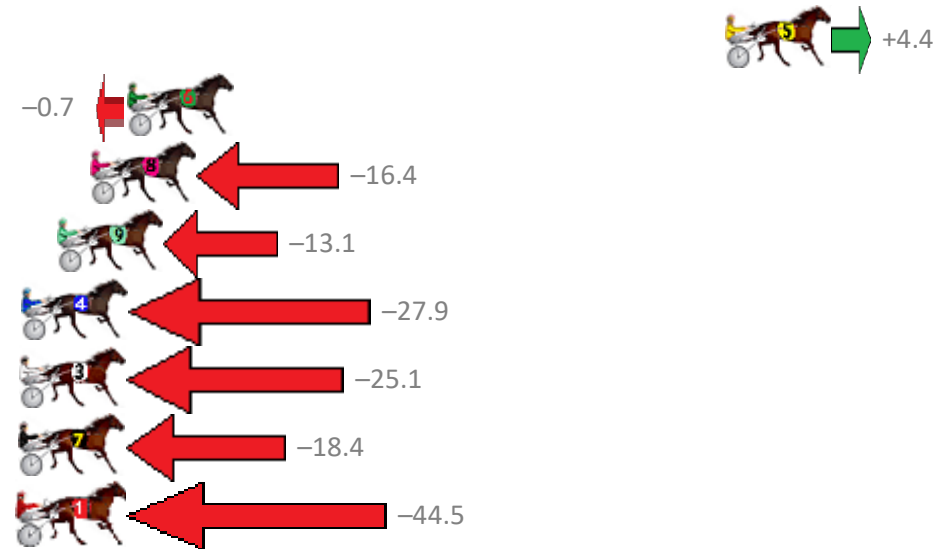

Redcliffe Race 5 Distance 1780m

Thursday, 24 May 2018

Gross Time: 2:12.80 MileRate: 2:00.10 LeadTime: 11.80s First Qtr: 30.80s Second Qtr: 32.00s Third Qtr: 30.00s Fourth Qtr: 28.20s

NoHorse	Plc	Margin	Time	800Time (W)	400 Time (W)

5 SLICE OF HEAVEN	1	0.0m	2:12.80	57.88s (1)	28.20s (1)
6 THE FORMULA ONE	2	23.7m	2:14.47	58.25s (1)	28.14s (1)
8 ARCHIECANO	3	25.2m	2:14.58	59.39s (1)	29.37s (1)
9 LEVI JADE	4	26.5m	2:14.67	59.15s (1)	29.11s (1)
4 SANTASTIC PRINCESS	5	27.9m	2:14.77	60.23s (0)	29.91s (0)
3 PRIVATE JUJON	6	30.1m	2:14.92	60.03s (0)	29.77s (0)
7 MANOFLISA	7	36.6m	2:15.38	59.54s (1)	29.51s (1)
1 CAUSE A BIG SCENE	8	54.3m	2:16.63	61.44s (0)	30.56s (0)

Finish Position and metres gained from 800m

Trots Sectionals
Powered by
www.pjdata.com.au
Home of PJ Trots Analyser

The Racing Queensland Board (trading as Racing Queensland) and provider are not responsible for the completeness or accuracy of any of the information contained herein, and makes no representations about its suitability for any purpose.