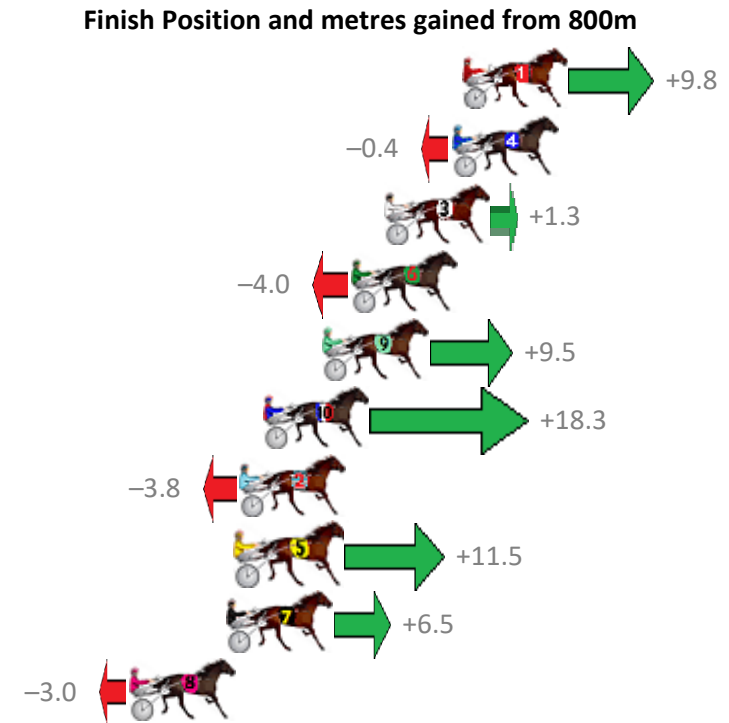

Redcliffe Race 4 Distance 1780m

Thursday, 24 May 2018

Gross Time: 2:13.20 MileRate: 2:00.50 LeadTime: 11.30s First Qtr: 29.50s Second Qtr: 30.90s Third Qtr: 29.90s Fourth Qtr: 31.60s

NoHorse	Plc	Margin	Time	800Time (W)	400 Time (W)
1 SOPHIES PRIDE	1	0.0m	2:13.20	60.75s (0)	30.76s (0)
4 DOOLITTLE DOOFY	2	0.4m	2:13.23	61.53s (0)	31.63s (0)
3 CAMIVISTA	3	3.1m	2:13.44	61.40s (0)	31.36s (0)
6 TASCOTT LADY	4	4.4m	2:13.55	61.81s (1)	31.82s (1)
9 CHIKA MATTGREGOR	5	5.5m	2:13.63	60.77s (1)	31.77s (2)
10 DREAMTIME SARA	6	7.9m	2:13.82	60.09s (0)	31.01s (2)
2 COAST WARNING	7	8.8m	2:13.90	61.79s (1)	31.74s (1)
5 JUST CALL ME GOOSE	8	8.9m	2:13.90	60.62s (1)	31.58s (2)
7 OOZINVILLE	9	9.3m	2:13.93	61.00s (0)	31.04s (0)
8 CAGNEY	10	13.2m	2:14.24	61.73s (1)	31.65s (1)

Trots Sectionals
Powered by
www.pjdata.com.au
Home of PJ Trots Analyser

The Racing Queensland Board (trading as Racing Queensland) and provider are not responsible for the completeness or accuracy of any of the information contained herein, and makes no representations about its suitability for any purpose.