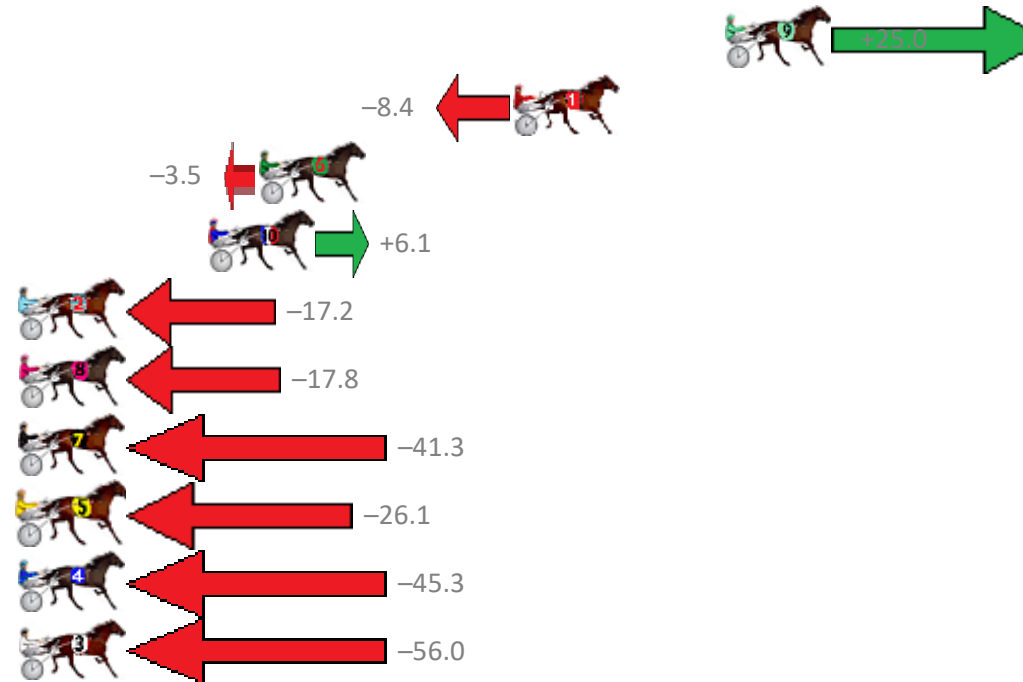

Redcliffe Race 3 Distance 1780m

Thursday, 24 May 2018

Gross Time: 2:14.80 MileRate: 2:01.90 LeadTime: 11.40s First Qtr: 30.00s Second Qtr: 30.70s Third Qtr: 31.50s Fourth Qtr: 31.20s

No	Horse	Plc	Margin	Time	800Time (W)	400 Time (W)
9	FRENCH DIVA	1	0.0m	2:14.80	60.74s (1)	29.87s (2)
1	CURRUMBINKID	2	8.4m	2:15.46	63.36s (0)	31.86s (0)
6	TAFFY BOY	3	18.5m	2:16.24	62.97s (1)	31.68s (2)
10	BARBIE MATTGREGOR	4	20.5m	2:16.40	62.22s (2)	30.68s (1)
2	ZARA ZARA REIGN	5	28.6m	2:17.03	64.05s (0)	32.53s (0)
8	GONE BUST	6	38.0m	2:17.76	64.10s (1)	32.57s (0)
7	DOWNTOWN LUCCA	7	45.9m	2:18.38	65.94s (0)	34.27s (0)
5	HOT TORQUE INVEGAS	8	45.9m	2:18.38	64.75s (0)	33.55s (0)
4	SYLVIASTRIKESGOLD	9	49.9m	2:18.69	66.25s (1)	34.08s (1)
3	SIR HASZEM	10	66.0m	2:19.95	67.09s (1)	34.90s (1)

Finish Position and metres gained from 800m

Trots Sectionals
Powered by
www.pjdata.com.au
Home of PJ Trots Analyser