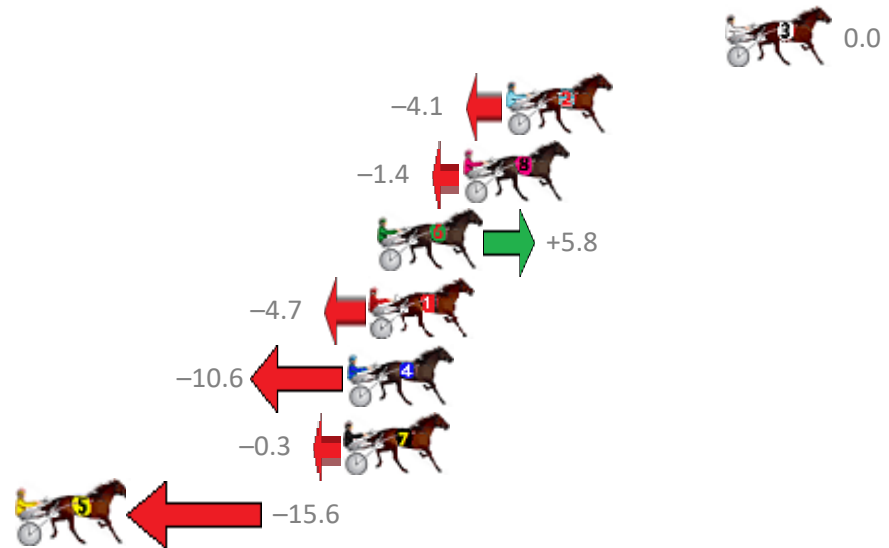

Redcliffe Race 6 Distance 2040m

Friday, 18 May 2018

Gross Time: 2:31.90 MileRate: 1:59.80 LeadTime: 31.50s First Qtr: 30.90s Second Qtr: 30.40s Third Qtr: 28.90s Fourth Qtr: 30.20s

NoHorse	Plc	Margin	Time	800Time (W)	400 Time (W)
3 BRONSKI MACKENZIE	1	0.0m	2:31.90	59.10s (0)	30.20s (0)
2 WANDERIN MAN	2	8.7m	2:32.56	59.40s (0)	30.43s (0)
8 LONG LEGS LOU	3	10.4m	2:32.69	59.20s (1)	30.37s (1)
6 TELLELLA	4	13.8m	2:32.94	58.67s (1)	29.94s (1)
1 GROOVY MISS ANNIE	5	14.1m	2:32.96	59.45s (0)	30.28s (0)
4 FEELINGFORAMIRACLE	6	15.0m	2:33.03	59.88s (1)	31.06s (1)
7 SEVEN RIPPIN ACES	7	15.1m	2:33.04	59.12s (0)	30.39s (1)
5 LAZY BLAZE	8	30.4m	2:34.20	60.25s (1)	31.00s (2)

Finish Position and metres gained from 800m

Trots Sectionals
Powered by
www.pjdata.com.au
Home of PJ Trots Analyser

The Racing Queensland Board (trading as Racing Queensland) and provider are not responsible for the completeness or accuracy of any of the information contained herein, and makes no representations about its suitability for any purpose.