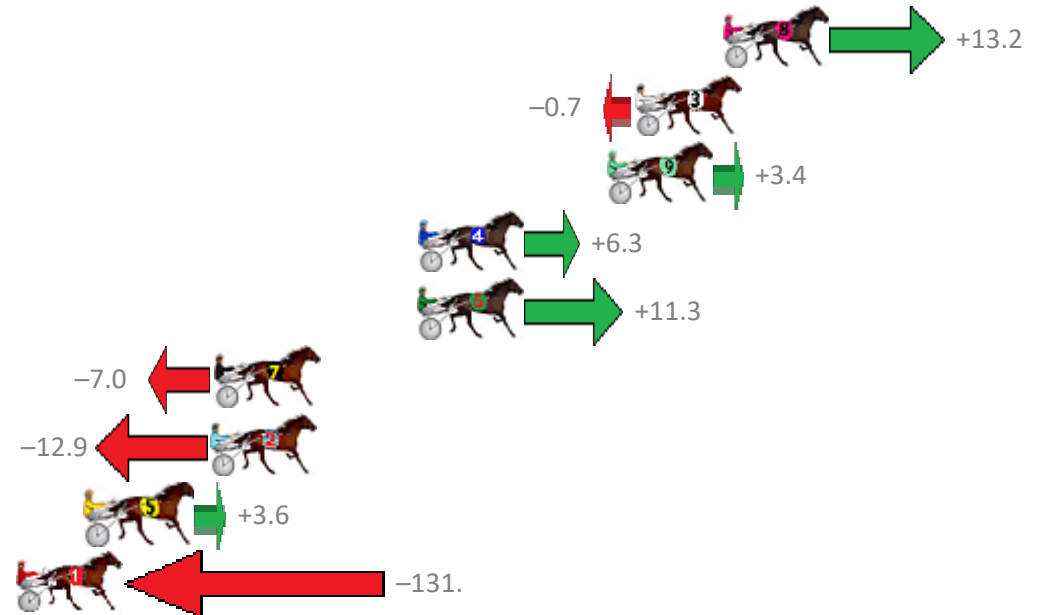

Redcliffe Race 7 Distance 1780m

Friday, 18 May 2018

Gross Time: 2:17.00 MileRate: 2:03.80 LeadTime: 13.10s First Qtr: 30.90s Second Qtr: 32.40s Third Qtr: 30.90s Fourth Qtr: 29.70s

NoHorse	Plc	Margin	Time	800Time (W)	400 Time (W)
8 GINATIANO	1	0.0m	2:17.00	59.60s (1)	28.60s (2)
3 BETTOR BECAUSE	2	3.5m	2:17.26	60.65s (1)	29.96s (0)
9 GIZZMO	3	4.6m	2:17.34	60.34s (1)	29.92s (1)
4 OUR DOUG	4	12.1m	2:17.90	60.12s (1)	28.99s (1)
6 POSER	5	12.1m	2:17.90	59.74s (1)	29.35s (1)
7 DE VOYAGE	6	20.2m	2:18.50	61.13s (0)	30.32s (1)
2 LONESTAR WAY	7	20.3m	2:18.51	61.58s (0)	30.60s (0)
5 SURFER JOE	8	25.2m	2:18.87	60.33s (1)	30.15s (0)
1 VALIANT GEM	9	131.3m	2:26.75	70.55s (0)	35.37s (2)

Finish Position and metres gained from 800m

Trots Sectionals
Powered by
www.pjdata.com.au
Home of PJ Trots Analyser

The Racing Queensland Board (trading as Racing Queensland) and provider are not responsible for the completeness or accuracy of any of the information contained herein, and makes no representations about its suitability for any purpose.