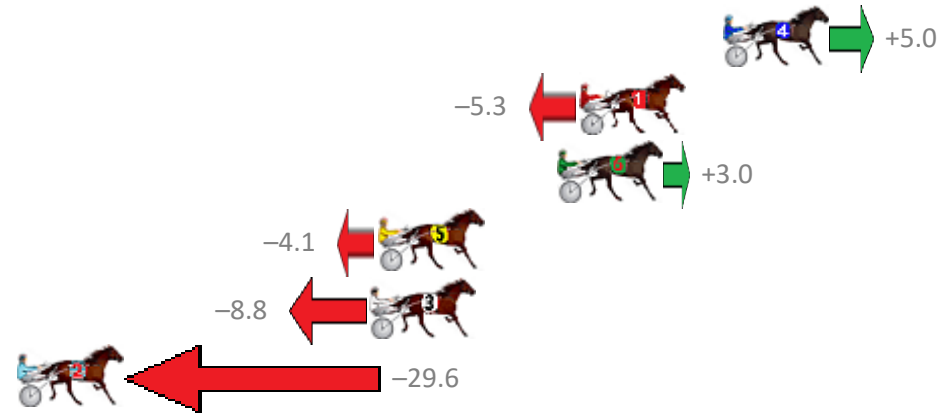

Redcliffe Race 8 Distance 1780m

Friday, 18 May 2018

Gross Time: 2:11.10 MileRate: 1:58.60 LeadTime: 11.40s First Qtr: 29.60s Second Qtr: 30.80s Third Qtr: 29.50s Fourth Qtr: 29.80s

NoHorse	Plc	Margin	Time	800Time (W)	400 Time (W)
4 KURAHAUPO GAMBLER	1	0.0m	2:11.10	58.93s (0)	29.38s (0)
1 STEVEEJAY	2	5.7m	2:11.52	59.69s (0)	30.22s (0)
6 CONDAFEW	3	6.6m	2:11.59	59.08s (0)	29.55s (0)
5 BUCKHORN EXCHANGE	4	13.7m	2:12.12	59.60s (1)	29.90s (2)
3 PROJECTILE	5	14.0m	2:12.14	59.95s (1)	30.38s (2)
2 FON IDEAL	6	29.6m	2:13.31	61.49s (1)	31.77s (1)

Finish Position and metres gained from 800m

Trots Sectionals
Powered by
www.pjdata.com.au
Home of PJ Trots Analyser