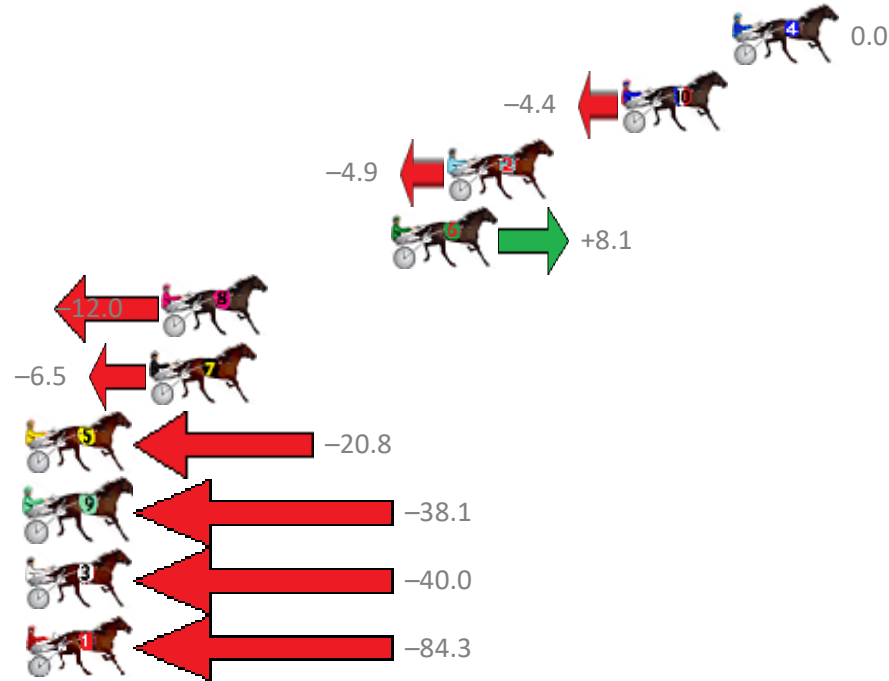

Redcliffe Race 4 Distance 1780m

Friday, 18 May 2018

Gross Time: 2:10.50 MileRate: 1:58.00 LeadTime: 11.60s First Qtr: 29.90s Second Qtr: 30.00s Third Qtr: 29.20s Fourth Qtr: 29.80s

NoHorse	Plc	Margin	Time	800Time (W)	400 Time (W)
4 ARK PATROL	1	0.0m	2:10.50	59.00s (0)	29.80s (0)
10 COREY WILLIAM	2	4.4m	2:10.83	59.32s (1)	30.07s (1)
2 ELZBOY	3	11.3m	2:11.34	59.36s (0)	30.18s (0)
6 INVITE ONLY	4	13.5m	2:11.51	58.40s (1)	29.82s (1)
8 IM NORMA JEAN	5	22.6m	2:12.18	59.88s (2)	30.55s (2)
7 SLICE OF HEAVEN	6	23.1m	2:12.22	59.48s (2)	30.22s (2)
5 IFOUNDTHEBEACH	7	28.2m	2:12.60	60.53s (1)	31.28s (1)
9 MISTA NATURAL	8	41.5m	2:13.59	61.81s (2)	32.36s (2)
3 DALACOS EMPRESS	9	54.0m	2:14.52	61.95s (1)	32.68s (0)
1 TOTAL DELIRIUM	10	103.9m	2:18.24	65.22s (0)	35.17s (0)

Finish Position and metres gained from 800m

Trots Sectionals
Powered by
www.pjdata.com.au
Home of PJ Trots Analyser

The Racing Queensland Board (trading as Racing Queensland) and provider are not responsible for the completeness or accuracy of any of the information contained herein, and makes no representations about its suitability for any purpose.