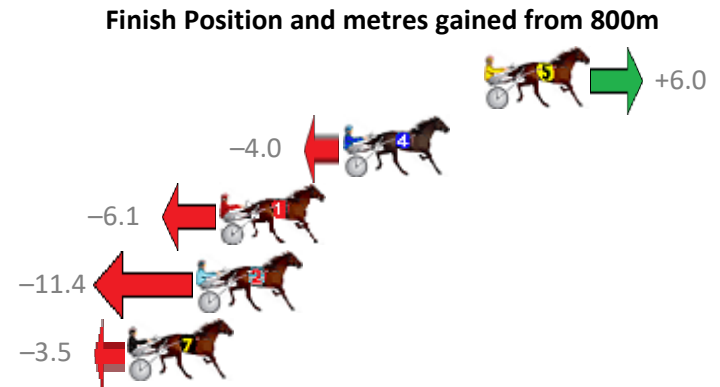

Redcliffe Race 9 Distance 2613m

Friday, 18 May 2018

Gross Time: 3:31.80 MileRate: 2:09.50 LeadTime: 86.30s First Qtr: 34.10s Second Qtr: 30.90s Third Qtr: 29.70s Fourth Qtr: 30.80s

NoHorse	Plc	Margin	Time	800Time (W)	400 Time (W)
5 MONORAIL	1	0.0m	3:31.80	60.05s (1)	30.66s (2)
4 LANSBURY	2	5.6m	3:32.23	60.80s (1)	31.23s (1)
1 SODESKA	3	10.5m	3:32.61	60.96s (0)	31.10s (1)
2 DAY TOURER	4	11.4m	3:32.68	61.36s (0)	31.51s (0)
7 BLUE DON	5	14.1m	3:32.89	60.76s (1)	31.15s (2)

Trots Sectionals
Powered by
www.pjdata.com.au
Home of PJ Trots Analyser

The Racing Queensland Board (trading as Racing Queensland) and provider are not responsible for the completeness or accuracy of any of the information contained herein, and makes no representations about its suitability for any purpose.