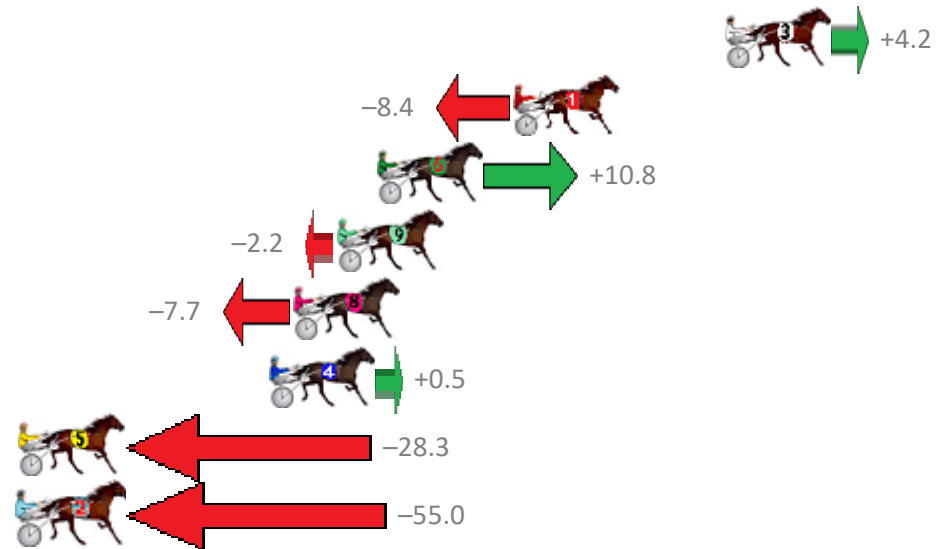

Redcliffe Race 1 Distance 2040m

Friday, 18 May 2018

Gross Time: 2:26.00   MileRate: 1:55.20   LeadTime: 29.60s   First Qtr: 28.60s   Second Qtr: 28.90s   Third Qtr: 28.80s   Fourth Qtr: 30.10s

NoHorse	Plc	Margin	Time	800Time (W)	400 Time (W)
3 BODHI TREE	1	0.0m	2:26.00	58.59s (0)	29.69s (0)
1 SOMEPARTYSOMEWHE	2	8.4m	2:26.63	59.52s (0)	30.73s (0)
6 ANNIKA MAGIC	3	13.8m	2:27.04	58.10s (1)	29.78s (2)
9 ZAC MAC	4	15.4m	2:27.16	59.06s (1)	30.10s (0)
8 LONG TERM FELLA	5	17.1m	2:27.29	59.47s (0)	30.57s (0)
4 REDS JET STAR	6	18.1m	2:27.36	58.86s (1)	29.97s (0)
5 A GOOD CHANCE	7	35.3m	2:28.66	60.98s (1)	31.31s (1)
2 PLAYNSERIOUS	8	75.2m	2:31.66	62.95s (0)	33.20s (0)

Finish Position and metres gained from 800m

Trots Sectionals
Powered by
www.pjdata.com.au
Home of PJ Trots Analyser

The Racing Queensland Board (trading as Racing Queensland) and provider are not responsible for the completeness or accuracy of any of the information contained herein, and makes no representations about its suitability for any purpose.