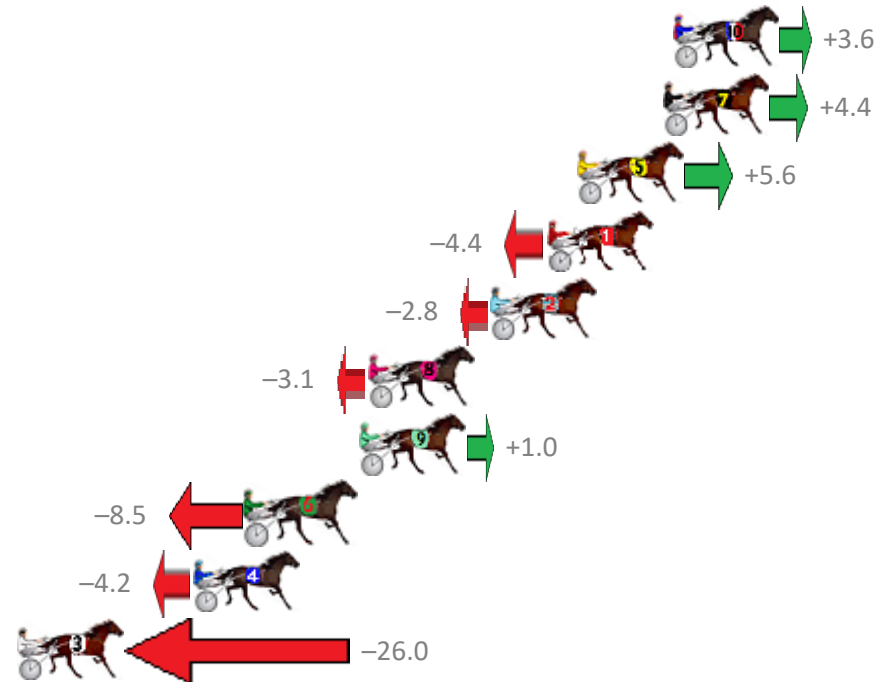

Redcliffe Race 3 Distance 1780m

Friday, 18 May 2018

Gross Time: 2:13.80 MileRate: 2:01.00 LeadTime: 12.00s First Qtr: 31.00s Second Qtr: 32.10s Third Qtr: 28.90s Fourth Qtr: 29.80s

NoHorse	Plc	Margin	Time	800Time (W)	400 Time (W)
10 HOW WE ROLL	1	0.0m	2:13.80	58.44s (2)	29.67s (2)
7 HEEZ PERFECT	2	0.4m	2:13.83	58.38s (0)	29.52s (0)
5 ARCHIECANO	3	3.8m	2:14.08	58.29s (1)	29.25s (1)
1 TRAVELNFAST	4	5.0m	2:14.17	59.02s (0)	30.17s (0)
2 BERTILS DELIGHT	5	7.2m	2:14.34	58.91s (1)	29.84s (1)
8 BALLATOR THOR	6	12.1m	2:14.70	58.93s (0)	30.03s (0)
9 CAPTAIN CHARGE OVER	7	12.4m	2:14.72	58.63s (0)	29.65s (0)
6 DOOLITTLE DOOFY	8	16.9m	2:15.06	59.32s (2)	30.33s (2)
4 CAGNEY	9	19.0m	2:15.22	59.01s (1)	30.17s (2)
3 PONOVER	10	26.0m	2:15.74	60.61s (1)	31.60s (1)

Finish Position and metres gained from 800m

Trots Sectionals
Powered by
www.pjdata.com.au
Home of PJ Trots Analyser

The Racing Queensland Board (trading as Racing Queensland) and provider are not responsible for the completeness or accuracy of any of the information contained herein, and makes no representations about its suitability for any purpose.