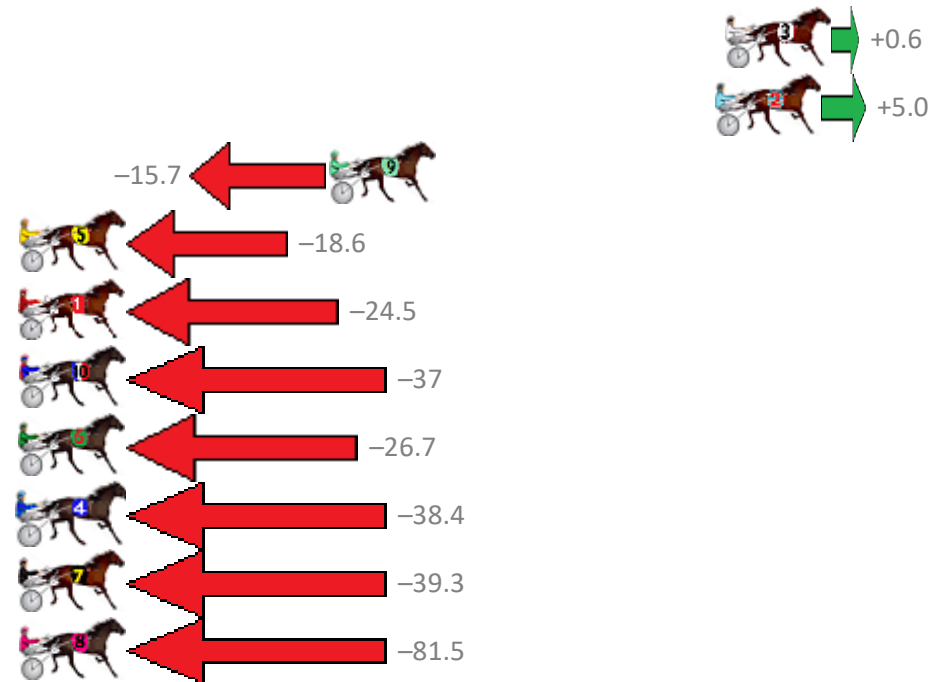

Redcliffe Race 5 Distance 1780m

Friday, 18 May 2018

Gross Time: 2:13.00 MileRate: 2:00.20 LeadTime: 12.50s First Qtr: 30.40s Second Qtr: 31.20s Third Qtr: 29.00s Fourth Qtr: 29.90s

NoHorse	Plc	Margin	Time	800Time (W)	400 Time (W)
3 WERELIVINGTHEDREA	1	0.0m	2:13.00	58.86s (0)	29.90s (0)
2 CHANG	2	0.4m	2:13.03	58.53s (0)	29.50s (0)
9 MY ULTIMATE JOE	3	15.7m	2:14.17	60.06s (1)	30.91s (1)
5 COBLA MADONNA	4	35.2m	2:15.63	60.27s (0)	30.54s (0)
1 OURKYMBEAU	5	35.7m	2:15.67	60.70s (0)	31.00s (0)
10 MONTANA EXPRESS	6	39.6m	2:15.96	61.59s (2)	30.32s (2)
6 TAFFY BOY	7	48.1m	2:16.60	60.87s (1)	30.92s (0)
4 LARA BAY	8	48.6m	2:16.63	61.73s (1)	31.87s (2)
7 SIR HASZEM	9	55.3m	2:17.13	61.79s (1)	31.96s (2)
8 CERTAINLYSOMETHING	10	86.7m	2:19.48	64.90s (1)	34.47s (1)

Finish Position and metres gained from 800m

Trots Sectionals
Powered by
www.pjdata.com.au
Home of PJ Trots Analyser

The Racing Queensland Board (trading as Racing Queensland) and provider are not responsible for the completeness or accuracy of any of the information contained herein, and makes no representations about its suitability for any purpose.