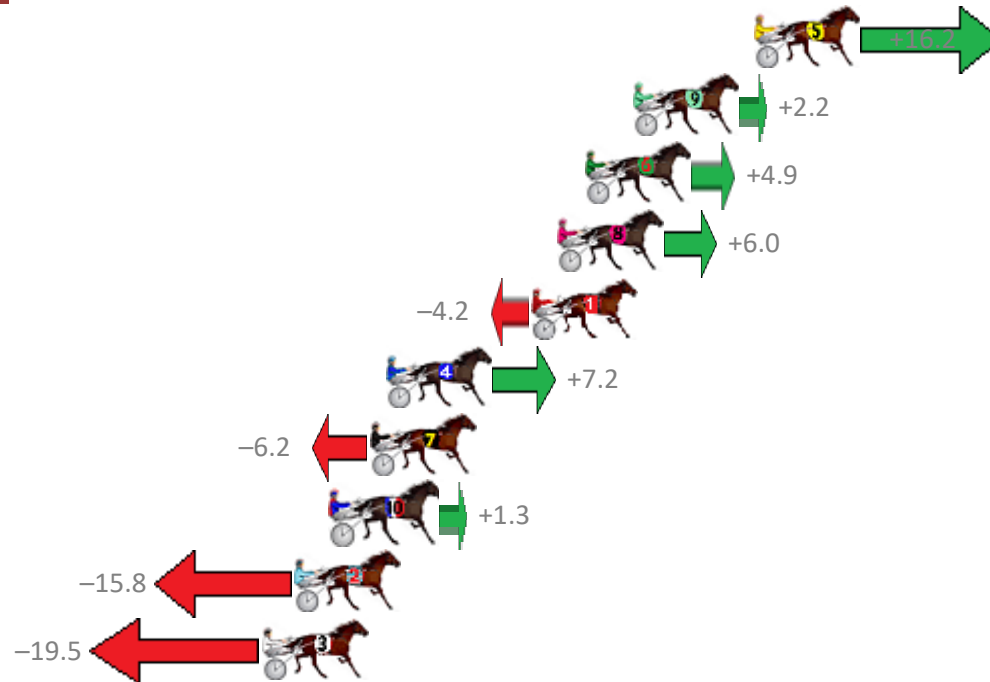

Redcliffe Race 2 Distance 2040m

Friday, 18 May 2018

Gross Time: 2:31.40 MileRate: 1:59.40 LeadTime: 31.20s First Qtr: 28.90s Second Qtr: 30.70s Third Qtr: 29.80s Fourth Qtr: 30.80s

NoHorse	Plc	Margin	Time	800Time (W)	400 Time (W)
5 HARD TO HEAR	1	0.0m	2:31.40	59.37s (1)	29.57s (1)
9 BELLA RIPPIN	2	4.8m	2:31.77	60.43s (1)	30.60s (1)
6 CERTAINLYWILLBE	3	6.7m	2:31.92	60.23s (1)	30.42s (1)
8 DOOLITTLE DANDY	4	7.8m	2:32.00	60.15s (0)	30.31s (0)
1 GLENFERRIE BABY	5	8.8m	2:32.08	60.92s (0)	31.11s (0)
4 THUNDER MAC	6	14.6m	2:32.52	60.05s (1)	30.34s (1)
7 THE CARINGBAH KID	7	15.2m	2:32.57	61.07s (0)	31.23s (0)
10 CHEVALS DIAMOND	8	16.7m	2:32.69	60.50s (0)	30.65s (0)
2 BROADWATER	9	18.2m	2:32.80	61.80s (1)	32.00s (1)
3 COURAGEOUS LEO	10	19.5m	2:32.90	62.08s (0)	32.30s (0)

Finish Position and metres gained from 800m

Trots Sectionals
Powered by
www.pjdata.com.au
Home of PJ Trots Analyser

The Racing Queensland Board (trading as Racing Queensland) and provider are not responsible for the completeness or accuracy of any of the information contained herein, and makes no representations about its suitability for any purpose.