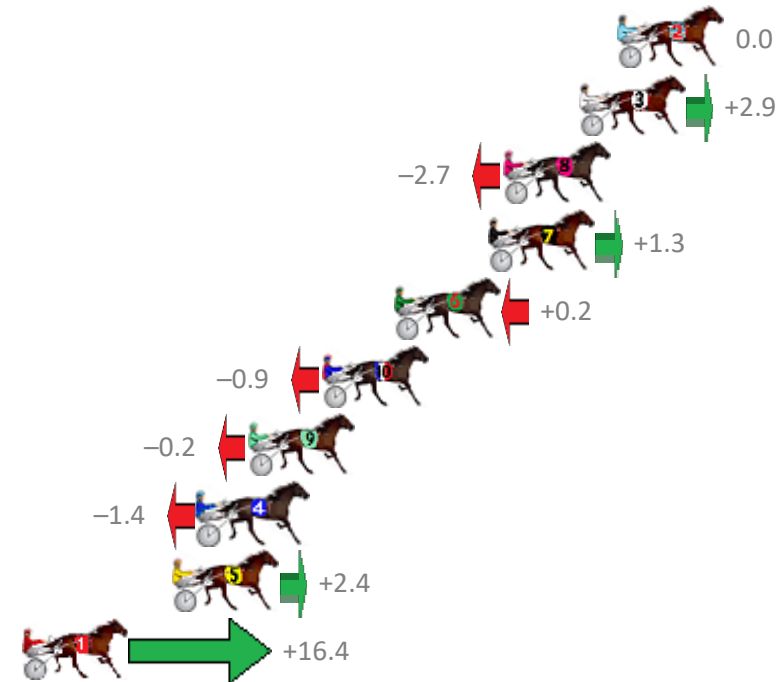

Redcliffe Race 3 Distance 1780m

Wednesday, 9 May 2018

Gross Time: 2:13.20 MileRate: 2:00.50 LeadTime: 11.20s First Qtr: 30.80s Second Qtr: 31.70s Third Qtr: 29.70s Fourth Qtr: 29.80s

NoHorse	Plc	Margin	Time	800Time (W)	400 Time (W)
2 JOHNNYCAKE	1	0.0m	2:13.20	59.50s (0)	29.80s (0)
3 WRITEABOUTCHELSEA	2	1.5m	2:13.31	59.28s (0)	29.57s (0)
8 DIAMONDSFROMHEAV	3	4.5m	2:13.54	59.70s (1)	30.14s (1)
7 KAAPALI	4	5.1m	2:13.58	59.40s (1)	29.87s (1)
6 CAMIVISTA	5	8.8m	2:13.86	59.49s (0)	29.29s (0)
10 ARCHIECANO	6	11.7m	2:14.07	59.57s (1)	30.45s (2)
9 SCOTT TOM	7	14.6m	2:14.29	59.51s (0)	29.96s (1)
4 CHIKA MATTGREGOR	8	16.6m	2:14.44	59.60s (1)	30.46s (2)
5 BERTILS DELIGHT	9	17.6m	2:14.51	59.32s (1)	30.20s (2)
1 BETTING BARON	10	23.6m	2:14.96	58.28s (0)	29.53s (0)

Finish Position and metres gained from 800m

Trots Sectionals
Powered by
www.pjdata.com.au
Home of PJ Trots Analyser

The Racing Queensland Board (trading as Racing Queensland) and provider are not responsible for the completeness or accuracy of any of the information contained herein, and makes no representations about its suitability for any purpose.