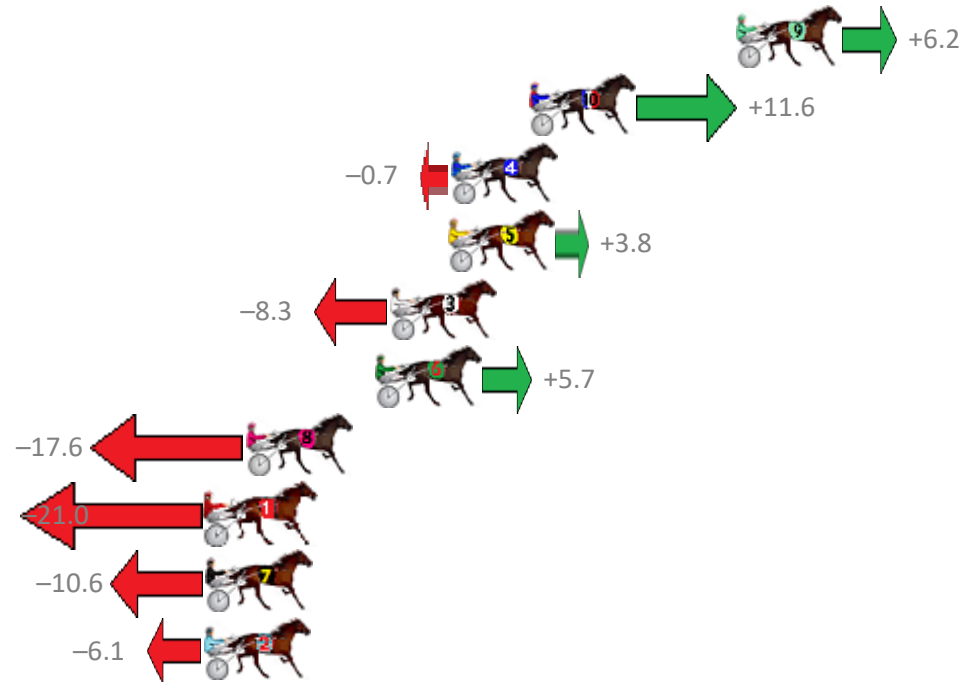

Redcliffe Race 1 Distance 2040m

Wednesday, 9 May 2018

Gross Time: 2:30.90 MileRate: 1:59.00 LeadTime: 30.90s First Qtr: 31.30s Second Qtr: 30.10s Third Qtr: 28.30s Fourth Qtr: 30.30s

No Horse	Plc	Margin	Time	800Time (W)	400 Time (W)
9 MR MEDDLE	1	0.0m	2:30.90	58.15s (1)	29.92s (1)
10 DAPPER	2	8.2m	2:31.52	57.75s (0)	28.89s (0)
4 MISS CATALINA	3	11.3m	2:31.76	58.65s (1)	30.03s (1)
5 TRENTLEIGH	4	11.4m	2:31.76	58.32s (1)	29.69s (1)
3 ITS ALL GO	5	13.7m	2:31.94	59.21s (0)	30.41s (0)
6 WASTE OF TIME	6	14.3m	2:31.98	58.18s (1)	29.50s (1)
8 OSCARS GLORY	7	19.4m	2:32.37	59.89s (1)	31.22s (0)
1 MIDNIGHT BENDER	8	21.0m	2:32.49	60.14s (0)	31.89s (0)
7 REAL KNUCKY	9	21.0m	2:32.49	59.38s (0)	30.56s (0)
2 ONE TO TANGO	10	21.1m	2:32.50	59.05s (0)	30.20s (0)

Finish Position and metres gained from 800m

Trots Sectionals
Powered by
www.pjdata.com.au
Home of PJ Trots Analyser

The Racing Queensland Board (trading as Racing Queensland) and provider are not responsible for the completeness or accuracy of any of the information contained herein, and makes no representations about its suitability for any purpose.