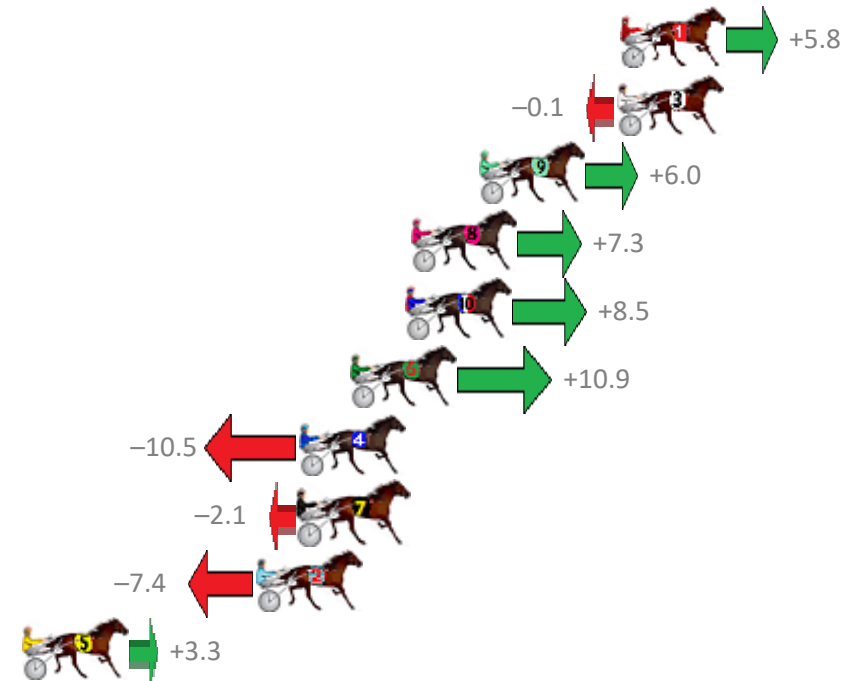

Redcliffe Race 2 Distance 1780m

Wednesday, 9 May 2018

Gross Time: 2:11.60 MileRate: 1:59.00 LeadTime: 11.50s First Qtr: 30.20s Second Qtr: 31.50s Third Qtr: 29.00s Fourth Qtr: 29.40s

NoHorse	Plc	Margin	Time	800Time (W)	400 Time (W)
1 SONNY ORLANDO	1	0.0m	2:11.60	57.98s (0)	28.99s (0)
3 NICKY MATTGREGOR	2	0.1m	2:11.61	58.41s (0)	29.41s (0)
9 MO JARNEY	3	5.6m	2:12.01	57.96s (1)	29.00s (2)
8 DALACOS EMPRESS	4	8.3m	2:12.21	57.87s (0)	28.89s (0)
10 SWAFFHAM WATER	5	8.5m	2:12.22	57.78s (1)	28.91s (2)
6 THE FORMULA ONE	6	10.7m	2:12.39	57.60s (1)	28.75s (2)
4 WEASEL	7	12.7m	2:12.53	59.17s (1)	30.07s (1)
7 BEAUTY BOUND	8	12.7m	2:12.53	58.55s (0)	29.57s (0)
2 ROYAL TAZ	9	14.4m	2:12.66	58.94s (1)	29.86s (1)
5 ARMBROS LAD	10	23.7m	2:13.34	58.16s (1)	29.57s (0)

Finish Position and metres gained from 800m

Trots Sectionals
Powered by
www.pjdata.com.au
Home of PJ Trots Analyser

The Racing Queensland Board (trading as Racing Queensland) and provider are not responsible for the completeness or accuracy of any of the information contained herein, and makes no representations about its suitability for any purpose.