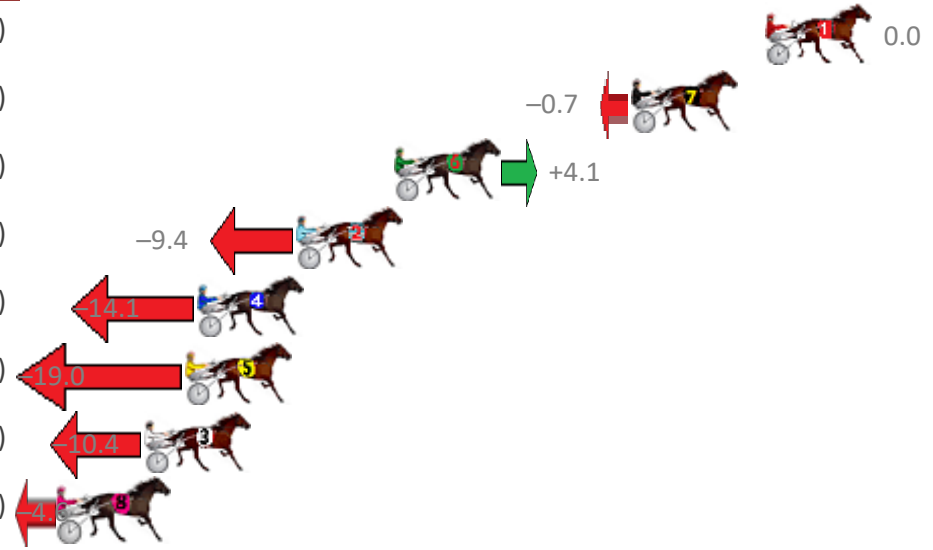

Redcliffe Race 4 Distance 1780m

Wednesday, 9 May 2018

Gross Time: 2:11.70 MileRate: 1:59.10 LeadTime: 11.40s First Qtr: 29.90s Second Qtr: 31.90s Third Qtr: 29.20s Fourth Qtr: 29.30s

NoHorse	Plc	Margin	Time	800Time (W)	400 Time (W)
1 MACH SAM	1	0.0m	2:11.70	58.50s (0)	29.30s (0)
7 FUI FUI	2	5.3m	2:12.09	58.55s (0)	29.23s (0)
6 FALCON VISTA	3	14.7m	2:12.78	58.20s (1)	29.56s (2)
2 CONNIE MATTGREGOR	4	18.6m	2:13.06	59.19s (0)	29.84s (0)
4 LEVI JADE	5	22.5m	2:13.35	59.53s (1)	30.51s (2)
5 LYNCHMAN	6	23.0m	2:13.38	59.89s (1)	30.63s (1)
3 MAC SWEET	7	24.6m	2:13.50	59.26s (1)	30.24s (1)
8 MANOFLISA	8	28.2m	2:13.77	58.84s (1)	30.16s (2)

Finish Position and metres gained from 800m

Trots Sectionals
Powered by
www.pjdata.com.au
Home of PJ Trots Analyser

The Racing Queensland Board (trading as Racing Queensland) and provider are not responsible for the completeness or accuracy of any of the information contained herein, and makes no representations about its suitability for any purpose.