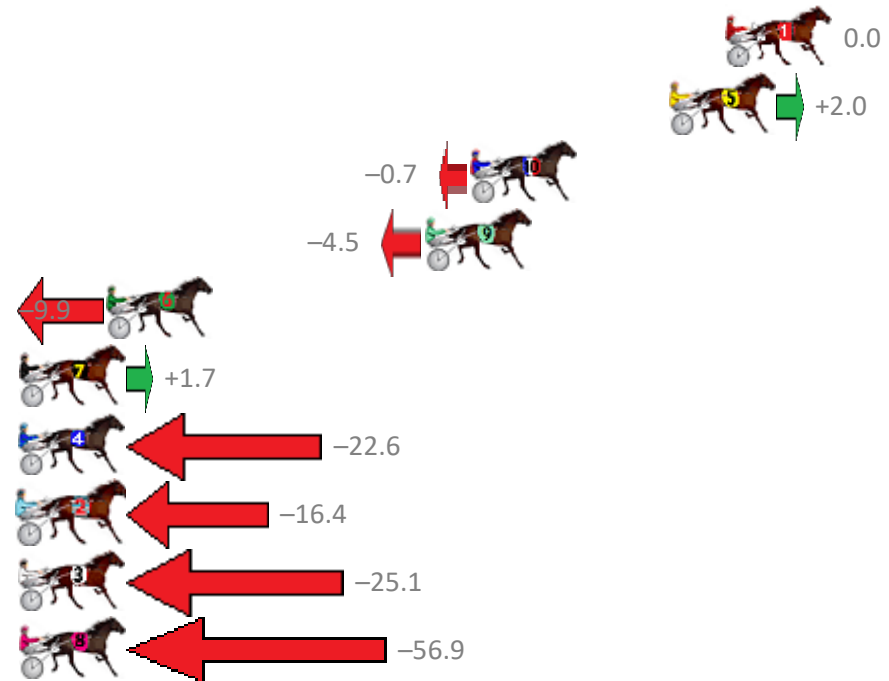

Redcliffe Race 7 Distance 1780m

Wednesday, 9 May 2018

Gross Time: 2:16.00 MileRate: 2:02.90 LeadTime: 12.10s First Qtr: 31.50s Second Qtr: 32.20s Third Qtr: 29.70s Fourth Qtr: 30.50s

NoHorse	Plc	Margin	Time	800Time (W)	400 Time (W)
1 IMPRESSIVE DIAMOND	1	0.0m	2:16.00	60.20s (0)	30.50s (0)
5 LOTS OF LUCK	2	2.2m	2:16.17	60.05s (0)	30.27s (0)
10 CALM ME CRYSTAL	3	10.1m	2:16.77	60.25s (0)	30.37s (0)
9 FEELINGFORARAINBOW	4	11.9m	2:16.91	60.54s (1)	31.16s (1)
6 LITTLE BOLT	5	24.5m	2:17.87	60.94s (1)	31.10s (1)
7 SURFER JOE	6	31.7m	2:18.42	60.07s (0)	30.84s (0)
4 LONESTAR WAY	7	41.2m	2:19.14	61.90s (0)	32.06s (0)
2 GINATIANO	8	72.0m	2:21.49	61.43s (0)	31.89s (1)
3 RIVERBOAT MYRTLE	9	86.9m	2:22.63	62.09s (0)	33.60s (0)
8 VALIANT GEM	10	146.9m	2:27.20	64.48s (0)	35.14s (1)

Finish Position and metres gained from 800m

Trots Sectionals
Powered by
www.pjdata.com.au
Home of PJ Trots Analyser

The Racing Queensland Board (trading as Racing Queensland) and provider are not responsible for the completeness or accuracy of any of the information contained herein, and makes no representations about its suitability for any purpose.