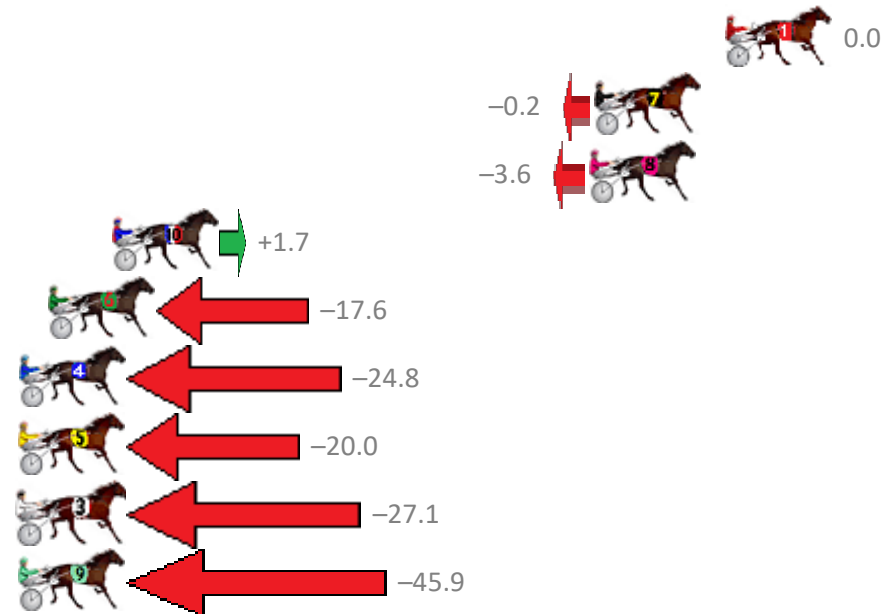

Redcliffe Race 5 Distance 1780m

Wednesday, 9 May 2018

Gross Time: 2:13.00 MileRate: 2:00.30 LeadTime: 11.50s First Qtr: 30.40s Second Qtr: 31.10s Third Qtr: 29.50s Fourth Qtr: 30.50s

NoHorse	Plc	Margin	Time	800Time (W)	400 Time (W)
1 ART SECRET	1	0.0m	2:13.00	60.00s (0)	30.50s (0)
7 CURRUMBINKID	2	5.2m	2:13.40	60.01s (0)	30.47s (0)
8 MY ULTIMATE JOE	3	5.4m	2:13.41	60.27s (1)	30.76s (1)
10 BARBIE MATTGREGOR	4	24.3m	2:14.85	59.87s (1)	30.28s (3)
6 SMOOTH THE COST	5	26.8m	2:15.04	61.32s (0)	31.74s (0)
4 COBLA MADONNA	6	33.2m	2:15.53	61.86s (1)	31.98s (1)
5 ZARA ZARA REIGN	7	34.8m	2:15.65	61.50s (1)	31.57s (1)
3 OURKYMBEAU	8	41.3m	2:16.15	62.03s (0)	31.96s (0)
9 RIVERLEIGH RAVEN	9	65.7m	2:18.01	63.44s (1)	33.74s (2)

Finish Position and metres gained from 800m

Trots Sectionals
Powered by
www.pjdata.com.au
Home of PJ Trots Analyser

The Racing Queensland Board (trading as Racing Queensland) and provider are not responsible for the completeness or accuracy of any of the information contained herein, and makes no representations about its suitability for any purpose.