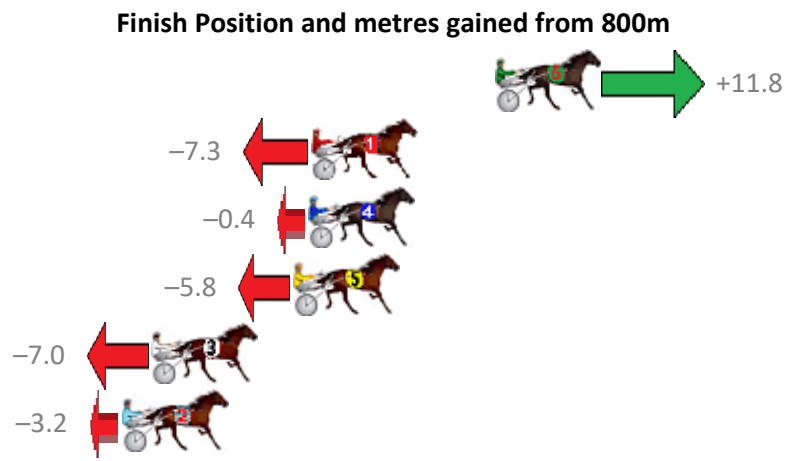

Redcliffe Race 6 Distance 2040m

Wednesday, 9 May 2018

Gross Time: 2:35.20 MileRate: 2:02.40 LeadTime: 32.40s First Qtr: 32.60s Second Qtr: 31.30s Third Qtr: 29.40s Fourth Qtr: 29.50s

NoHorse	Plc	Margin	Time	800Time (W)	400 Time (W)
6 BIG BEAT	1	0.0m	2:35.20	58.03s (1)	28.87s (2)
1 ITS ALLABOUT ALICE	2	7.3m	2:35.74	59.44s (0)	30.04s (0)
4 GROOVY MISS ANNIE	3	7.4m	2:35.75	58.93s (1)	29.69s (1)
5 IFOUNDTHEBEACH	4	8.0m	2:35.79	59.33s (1)	30.08s (1)
3 ARCH EMPRESS	5	13.6m	2:36.20	59.42s (0)	30.13s (0)
2 JACK DOUBLEYOU	6	14.8m	2:36.29	59.14s (0)	29.85s (0)

Trots Sectionals
Powered by
www.pjdata.com.au
Home of PJ Trots Analyser

The Racing Queensland Board (trading as Racing Queensland) and provider are not responsible for the completeness or accuracy of any of the information contained herein, and makes no representations about its suitability for any purpose.