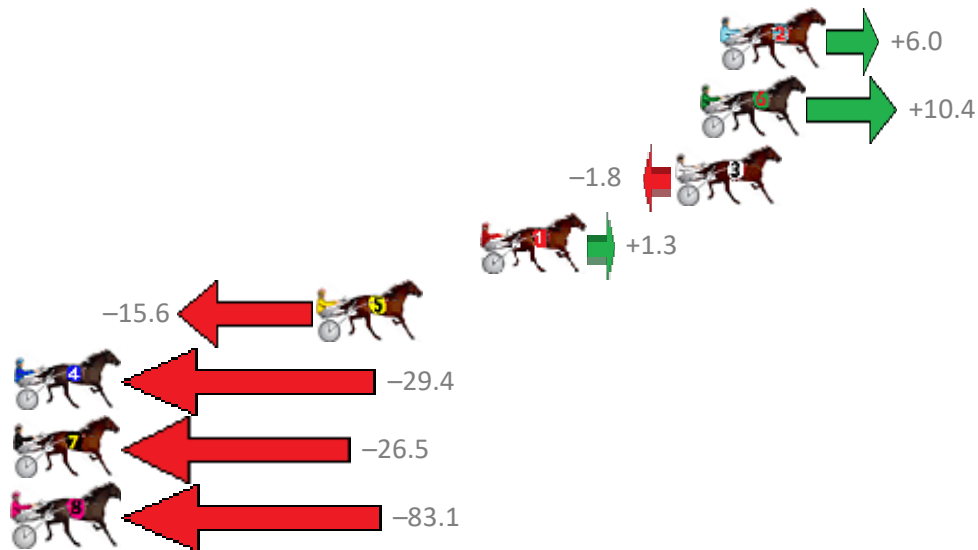

Albion Park Race 1 Distance 2138m

Tuesday, 24 April 2018

Gross Time: 2:42.00 MileRate: 2:01.40 LeadTime: 42.40s First Qtr: 31.50s Second Qtr: 30.20s Third Qtr: 28.70s Fourth Qtr: 29.20s

NoHorse	Plc	Margin	Time	800Time (W)	400 Time (W)
2 LAVROS TEXAS	1	0.0m	2:42.00	57.47s (0)	28.79s (0)
6 NEEDLE	2	0.8m	2:42.06	57.15s (1)	28.38s (2)
3 SPIRIT WALKER	3	1.8m	2:42.13	58.03s (0)	29.33s (0)
1 ZAIRE DIVA	4	9.5m	2:42.69	57.81s (0)	29.22s (1)
5 SPUD	5	16.0m	2:43.17	59.03s (1)	30.22s (1)
4 NORTHERN MUSCLE	6	35.8m	2:44.61	60.03s (1)	31.17s (3)
7 TWICE AS MUCH	7	44.3m	2:45.23	59.82s (0)	30.81s (0)
8 ROSTEVARREN	8	106.7m	2:49.79	63.91s (1)	34.83s (0)

Finish Position and metres gained from 800m

Trots Sectionals
Powered by
www.pjdata.com.au
Home of PJ Trots Analyser