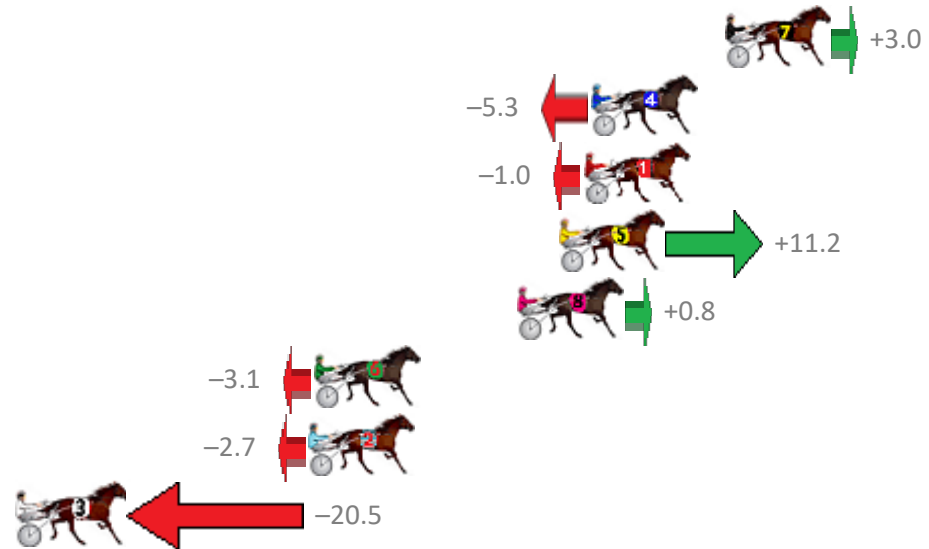

Albion Park Race 4 Distance 1660m

Tuesday, 24 April 2018

Gross Time: 1:59.10 MileRate: 1:55.40 LeadTime: 3.50s First Qtr: 30.80s Second Qtr: 29.30s Third Qtr: 27.60s Fourth Qtr: 27.90s

NoHorse	Plc	Margin	Time	800Time (W)	400 Time (W)
7 INVINCIBLE LOXTON	1	0.0m	1:59.10	55.29s (1)	27.80s (1)
4 KEY LARGO	2	5.3m	1:59.47	55.87s (0)	28.27s (0)
1 THUNDER MAC	3	5.6m	1:59.49	55.57s (0)	27.91s (0)
5 ARTIKULATE MISS	4	6.6m	1:59.56	54.72s (1)	27.45s (1)
8 OUR MAJOR DAY	5	8.2m	1:59.67	55.44s (0)	27.89s (1)
6 JACKS AT THE BEACH	6	16.3m	2:00.24	55.72s (1)	27.78s (1)
2 GLASSCUTTERSPIRIT	7	16.5m	2:00.25	55.69s (0)	28.24s (0)
3 MY ULTIMATE HELL	8	28.9m	2:01.12	56.92s (1)	28.95s (2)

Finish Position and metres gained from 800m

Trots Sectionals
Powered by
www.pjdata.com.au
Home of PJ Trots Analyser

The Racing Queensland Board (trading as Racing Queensland) and provider are not responsible for the completeness or accuracy of any of the information contained herein, and makes no representations about its suitability for any purpose.