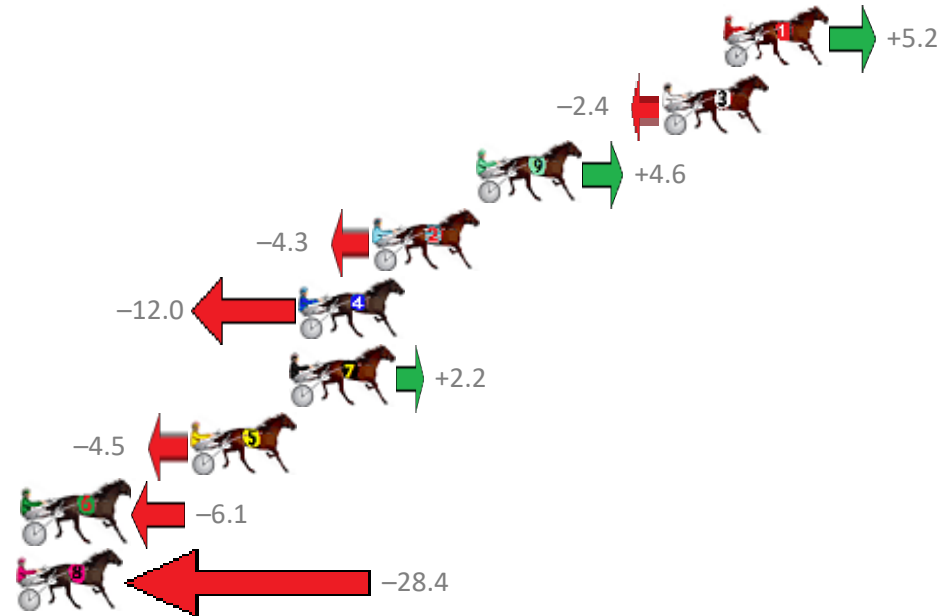

Albion Park Race 3 Distance 1660m

Tuesday, 24 April 2018

Gross Time: 1:58.00 MileRate: 1:54.40 LeadTime: 3.50s First Qtr: 28.10s Second Qtr: 30.00s Third Qtr: 27.80s Fourth Qtr: 28.60s

NoHorse	Plc	Margin	Time	800Time (W)	400 Time (W)
1 HAVETOGETAWAYMOR	1	0.0m	1:58.00	56.03s (0)	28.23s (0)
3 MISTA NATURAL	2	2.4m	1:58.17	56.57s (0)	28.77s (0)
9 THE CARINGBAH KID	3	9.8m	1:58.70	56.08s (1)	28.37s (0)
2 MADEYAMONEY	4	13.9m	1:58.99	56.70s (1)	28.81s (1)
4 REGAL NIGHTSHADE	5	16.8m	1:59.20	57.25s (1)	29.43s (1)
7 PARTY STARTER	6	17.2m	1:59.23	56.24s (1)	28.43s (1)
5 DALACOS EMPRESS	7	21.1m	1:59.51	56.72s (0)	28.32s (0)
6 JEDI SUPERSTAR	8	27.7m	1:59.98	56.83s (0)	28.55s (1)
8 CAGNEY	9	39.8m	2:00.85	58.40s (0)	30.04s (0)

Finish Position and metres gained from 800m

Trots Sectionals
Powered by
www.pjdata.com.au
Home of PJ Trots Analyser

The Racing Queensland Board (trading as Racing Queensland) and provider are not responsible for the completeness or accuracy of any of the information contained herein, and makes no representations about its suitability for any purpose.