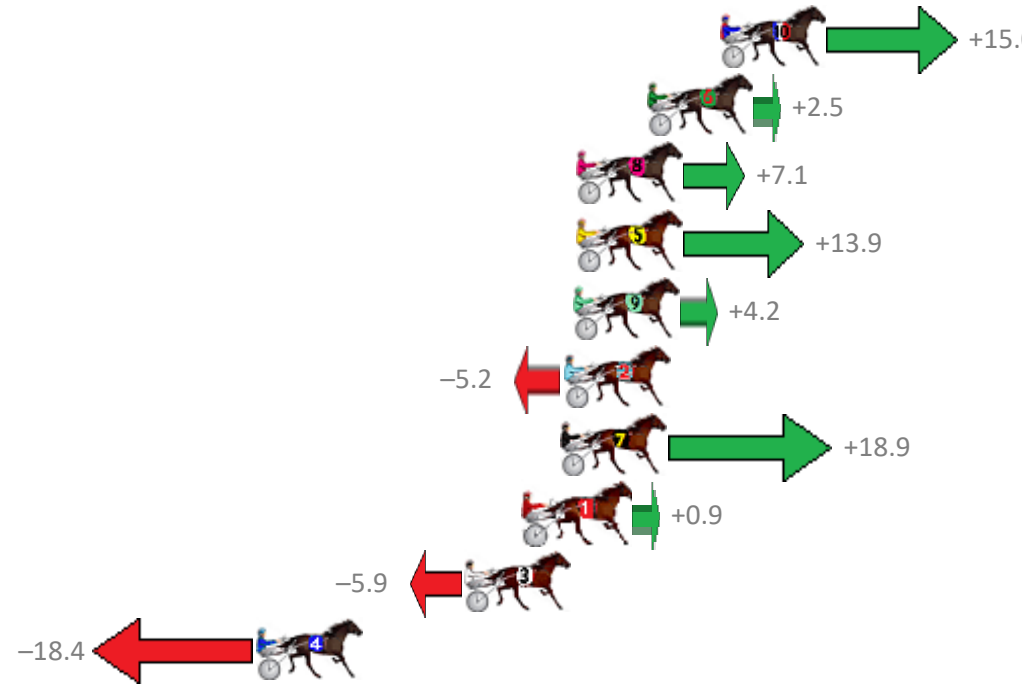

Albion Park Race 9 Distance 1660m

Tuesday, 24 April 2018

Gross Time: 1:59.20 MileRate: 1:55.50 LeadTime: 3.60s First Qtr: 27.40s Second Qtr: 29.70s Third Qtr: 28.70s Fourth Qtr: 29.80s

No Horse	Plc	Margin	Time	800Time (W)	400 Time (W)
10 MONTANA FALCON	1	0.0m	1:59.20	57.40s (1)	29.25s (2)
6 YANKEE STRUTTER	2	2.9m	1:59.42	58.32s (1)	29.67s (1)
8 OUR MELS DREAM	3	5.7m	1:59.62	57.98s (0)	29.18s (1)
5 NUREYEV	4	5.7m	1:59.62	57.48s (1)	29.32s (2)
9 THE PACMAN	5	5.8m	1:59.63	58.19s (1)	29.56s (1)
2 GOTTA GLOW	6	6.2m	1:59.66	58.88s (1)	30.26s (1)
7 MAX RICHTER	7	6.3m	1:59.67	57.12s (1)	28.96s (2)
1 RORY MACH	8	7.7m	1:59.77	58.43s (0)	29.70s (0)
3 SUPALINER	9	10.1m	1:59.95	58.93s (0)	30.21s (0)
4 WATTLEBANK FLYER	10	18.4m	2:00.57	59.85s (0)	31.17s (0)

Finish Position and metres gained from 800m

Trots Sectionals
Powered by
www.pjdata.com.au
Home of PJ Trots Analyser

The Racing Queensland Board (trading as Racing Queensland) and provider are not responsible for the completeness or accuracy of any of the information contained herein, and makes no representations about its suitability for any purpose.