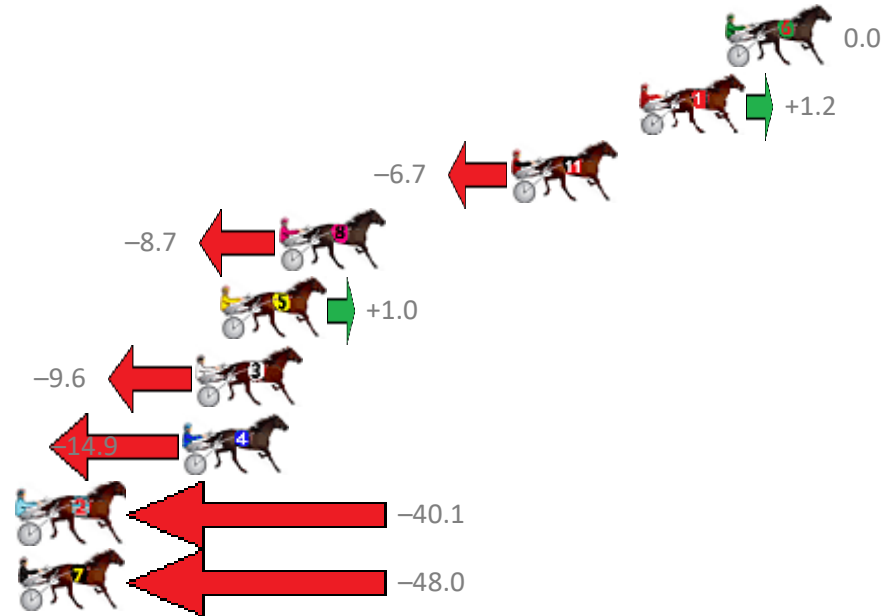

Albion Park Race 7 Distance 2138m

Tuesday, 24 April 2018

Gross Time: 2:37.10 MileRate: 1:58.30 LeadTime: 38.10s First Qtr: 30.30s Second Qtr: 30.80s Third Qtr: 29.10s Fourth Qtr: 28.80s

NoHorse	Plc	Margin	Time	800Time (W)	400 Time (W)
6 PINUP BOY	1	0.0m	2:37.10	57.90s (0)	28.80s (0)
1 COME OUT AND PLAY	2	3.4m	2:37.34	57.81s (0)	28.64s (0)
11 WHERE'S THE SPIRIT	3	8.5m	2:37.71	58.38s (1)	29.33s (1)
8 VELOCE BELLA	4	17.7m	2:38.37	58.53s (0)	29.27s (0)
5 BETTING BARON	5	20.0m	2:38.54	57.83s (1)	28.64s (2)
3 MILLY BROMAC	6	21.0m	2:38.61	58.59s (1)	29.38s (1)
4 VINTAGE DREAM	7	21.5m	2:38.65	58.98s (1)	29.84s (1)
2 MODERNDAY FALCON	8	55.9m	2:41.12	60.80s (1)	31.50s (1)
7 HEAVENS HURRICANE	9	61.2m	2:41.51	61.37s (0)	32.01s (0)

Finish Position and metres gained from 800m

Trots Sectionals
Powered by
www.pjdata.com.au
Home of PJ Trots Analyser

The Racing Queensland Board (trading as Racing Queensland) and provider are not responsible for the completeness or accuracy of any of the information contained herein, and makes no representations about its suitability for any purpose.