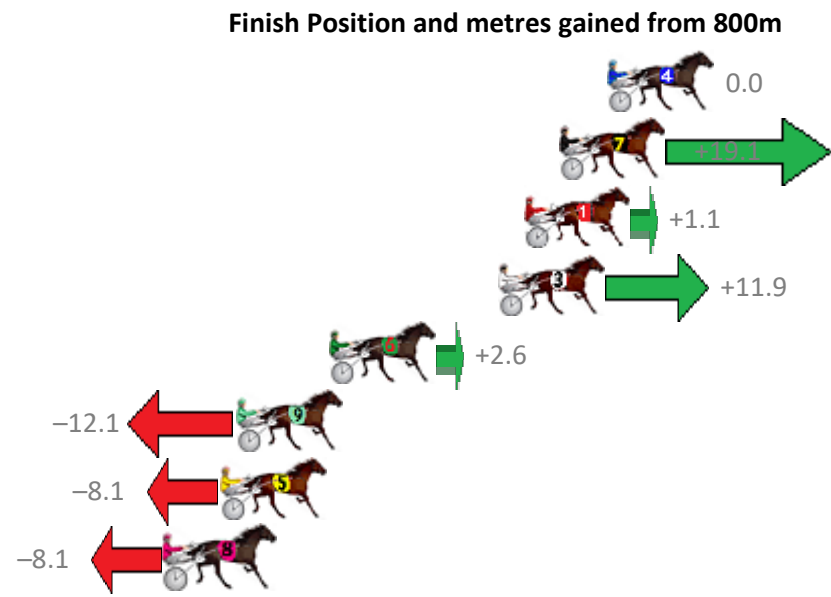

# Albion Park Race 6 Distance 1660m

Tuesday, 24 April 2018

Gross Time: 1:59.30 MileRate: 1:55.70 LeadTime: 3.50s First Qtr: 28.50s Second Qtr: 30.40s Third Qtr: 28.70s Fourth Qtr: 28.20s

NoHorse	Plc	Margin	Time	800Time (W)	400 Time (W)
4 PARISIAN ROCKSTAR	1	0.0m	1:59.30	56.90s (0)	28.20s (0)
7 PSYCHEDELIC	2	1.9m	1:59.43	55.54s (1)	28.02s (2)
1 ASHLEYS ANGEL	3	3.3m	1:59.53	56.82s (0)	28.07s (0)
3 MACHIN OUT	4	4.3m	1:59.60	56.05s (1)	27.76s (2)
6 KURAHAUPO GAMBLER	5	11.0m	2:00.08	56.72s (0)	28.02s (0)
9 POMPIDOU	6	14.7m	2:00.34	57.76s (1)	29.07s (1)
5 COTTON COLD CANDY	7	15.3m	2:00.38	57.48s (1)	28.81s (1)
8 OCEANS PREDATOR	8	17.5m	2:00.53	57.48s (0)	28.25s (1)