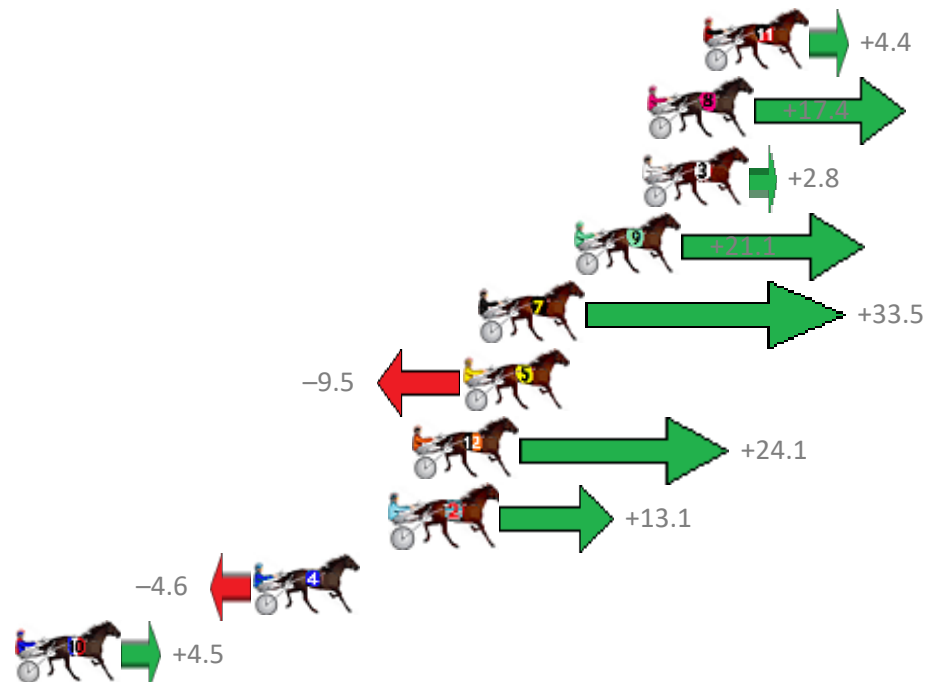

Albion Park Race 8 Distance 1660m

Tuesday, 24 April 2018

Gross Time: 1:59.60 MileRate: 1:56.00 LeadTime: 3.50s First Qtr: 27.50s Second Qtr: 30.10s Third Qtr: 29.00s Fourth Qtr: 29.50s

NoHorse	Plc	Margin	Time	800Time (W)	400 Time (W)
11 PHOTOZEN	1	0.0m	1:59.60	58.18s (2)	29.40s (1)
8 TUESDAYS FELLA	2	2.2m	1:59.76	57.23s (1)	28.85s (1)
3 IFOUNDTHEBEACH	3	2.4m	1:59.78	58.30s (1)	29.32s (0)
9 JUSTALITTLE TORQUE	4	5.1m	1:59.98	56.96s (0)	28.87s (0)
7 YKIKAFIL	5	8.9m	2:00.26	56.05s (1)	28.65s (2)
5 RUHTREBO	6	9.5m	2:00.30	59.19s (0)	30.20s (0)
12 ULTIMATE AD	7	11.5m	2:00.45	56.74s (0)	28.71s (0)
2 WANDERIN MAN	8	12.3m	2:00.51	57.54s (1)	29.06s (1)
4 NOTMUCHUPTOP	9	17.8m	2:00.91	58.84s (1)	30.33s (1)
10 ARCH EMPRESS	10	27.3m	2:01.61	58.17s (1)	29.65s (1)

Finish Position and metres gained from 800m

Trots Sectionals
Powered by
www.pjdata.com.au
Home of PJ Trots Analyser

The Racing Queensland Board (trading as Racing Queensland) and provider are not responsible for the completeness or accuracy of any of the information contained herein, and makes no representations about its suitability for any purpose.