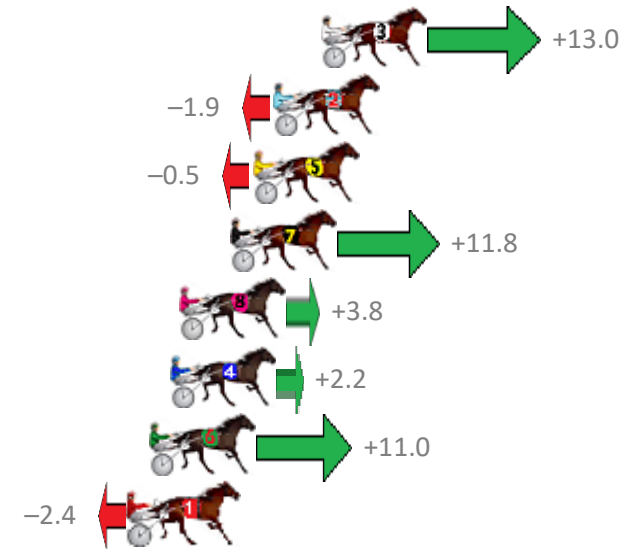

Albion Park Race 5 Distance 1660m

Tuesday, 24 April 2018

Gross Time: 1:59.80 MileRate: 1:56.10 LeadTime: 3.40s First Qtr: 27.80s Second Qtr: 31.10s Third Qtr: 28.20s Fourth Qtr: 29.30s

NoHorse	Plc	Margin	Time	800Time (W)	400 Time (W)
3 IOWNATURBO	1	0.0m	1:59.80	56.57s (1)	28.55s (2)
2 JUST SAY GO	2	1.9m	1:59.94	57.64s (0)	29.44s (0)
5 PROFICIENT	3	2.7m	1:60.00	57.54s (1)	29.29s (1)
7 ONLY IN ROME	4	3.6m	2:00.06	56.65s (0)	28.60s (1)
8 THATS HOW WEROLL	5	5.6m	2:00.21	57.23s (0)	29.05s (0)
4 WHISKEY BLAZE	6	6.0m	2:00.24	57.34s (1)	29.15s (1)
6 BUCKHORN EXCHANGE	7	6.8m	2:00.30	56.71s (1)	28.54s (2)
1 CHANGEOVERME	8	7.6m	2:00.36	57.67s (0)	29.51s (0)

Finish Position and metres gained from 800m

Trots Sectionals
Powered by
www.pjdata.com.au
Home of PJ Trots Analyser

The Racing Queensland Board (trading as Racing Queensland) and provider are not responsible for the completeness or accuracy of any of the information contained herein, and makes no representations about its suitability for any purpose.