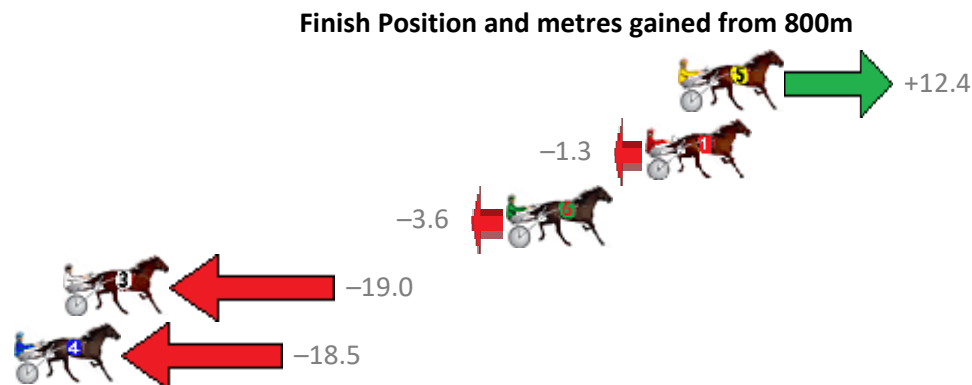

Albion Park Race 2 Distance 1660m

Tuesday, 24 April 2018

Gross Time: 2:02.10 MileRate: 1:58.40 LeadTime: 3.60s First Qtr: 30.00s Second Qtr: 31.80s Third Qtr: 29.20s Fourth Qtr: 27.50s

NoHorse	Plc	Margin	Time	800Time (W)	400 Time (W)
5 SMART AS CAMM BE	1	0.0m	2:02.10	55.82s (1)	27.07s (2)
1 CAPITALIZE	2	1.3m	2:02.19	56.79s (0)	27.59s (0)
6 CHERRYS THE BEST	3	6.8m	2:02.57	56.96s (1)	27.83s (1)
3 SURFER JOE	4	24.4m	2:03.78	58.05s (0)	28.76s (0)
4 POSER	5	26.3m	2:03.91	58.01s (1)	28.83s (1)

Trots Sectionals
Powered by
www.pjdata.com.au
Home of PJ Trots Analyser