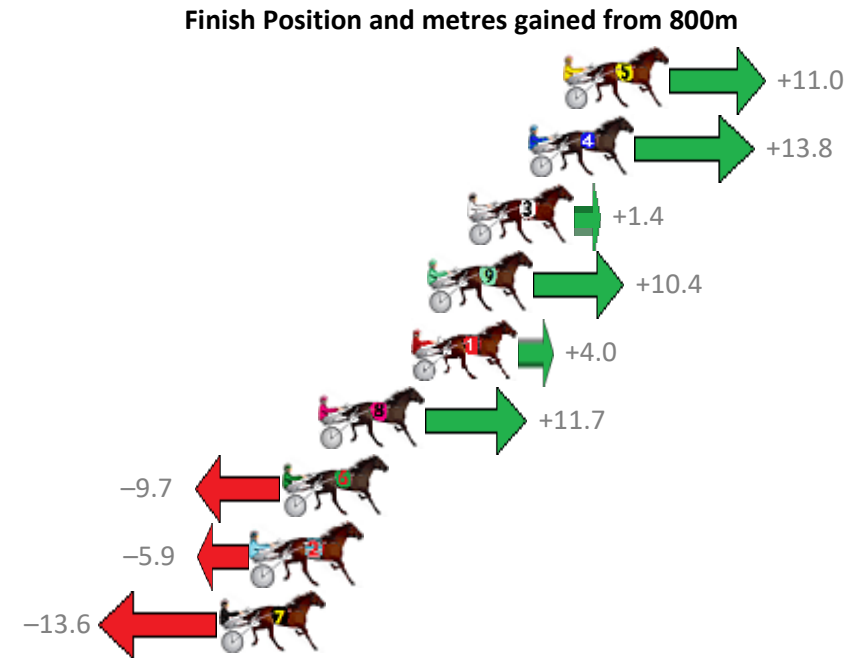

Albion Park Race 4 Distance 1660m

Friday, 6 April 2018

Gross Time: 1:56.70 MileRate: 1:53.10 LeadTime: 3.30s First Qtr: 26.50s Second Qtr: 29.80s Third Qtr: 27.70s Fourth Qtr: 29.40s

NoHorse	Plc	Margin	Time	800Time (W)	400 Time (W)
5 MAYWYNS BEST	1	0.0m	1:56.70	56.31s (1)	28.93s (2)
4 NUREYEV	2	1.4m	1:56.80	56.12s (0)	28.64s (1)
3 STATEMENT MADE	3	3.8m	1:56.98	57.00s (0)	29.33s (0)
9 ZAC MAC	4	5.4m	1:57.10	56.36s (1)	28.71s (2)
1 BET IM SPECIAL	5	6.0m	1:57.14	56.81s (0)	29.18s (0)
8 OUTLAW FELLA	6	9.7m	1:57.41	56.26s (1)	28.67s (0)
6 A GOOD CHANCE	7	11.1m	1:57.52	57.79s (1)	30.19s (1)
2 ILLAWONG DREAMTIM	8	12.3m	1:57.60	57.52s (1)	29.80s (1)
7 TREVS NO ANGEL	9	13.6m	1:57.70	58.07s (0)	30.40s (0)

Trots Sectionals
Powered by
www.pjdata.com.au
Home of PJ Trots Analyser

The Racing Queensland Board (trading as Racing Queensland) and provider are not responsible for the completeness or accuracy of any of the information contained herein, and makes no representations about its suitability for any purpose.