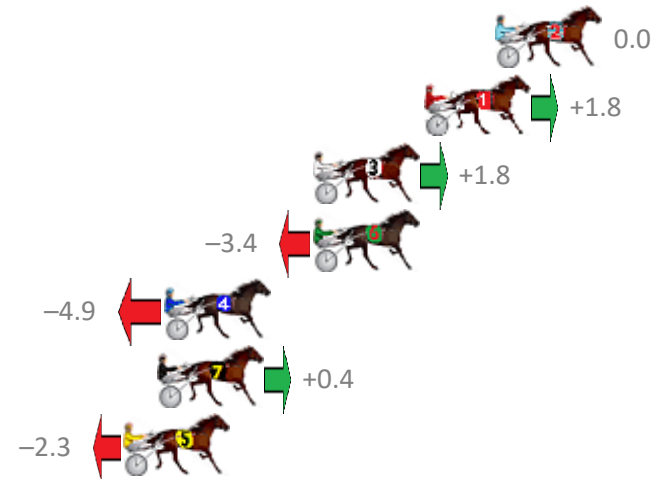

Albion Park Race 3 Distance 1660m

Friday, 6 April 2018

Gross Time: 1:59.30 MileRate: 1:55.70 LeadTime: 3.40s First Qtr: 29.70s Second Qtr: 30.50s Third Qtr: 28.30s Fourth Qtr: 27.40s

NoHorse	Plc	Margin	Time	800Time (W)	400 Time (W)
2 SOMEPARTYSOMEWHE	1	0.0m	1:59.30	55.70s (0)	27.40s (0)
1 ZARAS DELIGHT	2	2.8m	1:59.49	55.57s (0)	27.26s (0)
3 CHEERS KATHY	3	7.2m	1:59.79	55.57s (0)	27.28s (0)
6 FRANCO TOTEM	4	7.2m	1:59.79	55.94s (1)	27.66s (1)
4 BLACK BELT	5	13.1m	2:00.20	56.04s (1)	27.71s (1)
7 THE CHARGING MOA	6	13.4m	2:00.22	55.67s (0)	27.39s (1)
5 CIRCLE LINE	7	14.7m	2:00.31	55.86s (1)	27.75s (2)

Finish Position and metres gained from 800m

Trots Sectionals
Powered by
www.pjdata.com.au
Home of PJ Trots Analyser

The Racing Queensland Board (trading as Racing Queensland) and provider are not responsible for the completeness or accuracy of any of the information contained herein, and makes no representations about its suitability for any purpose.