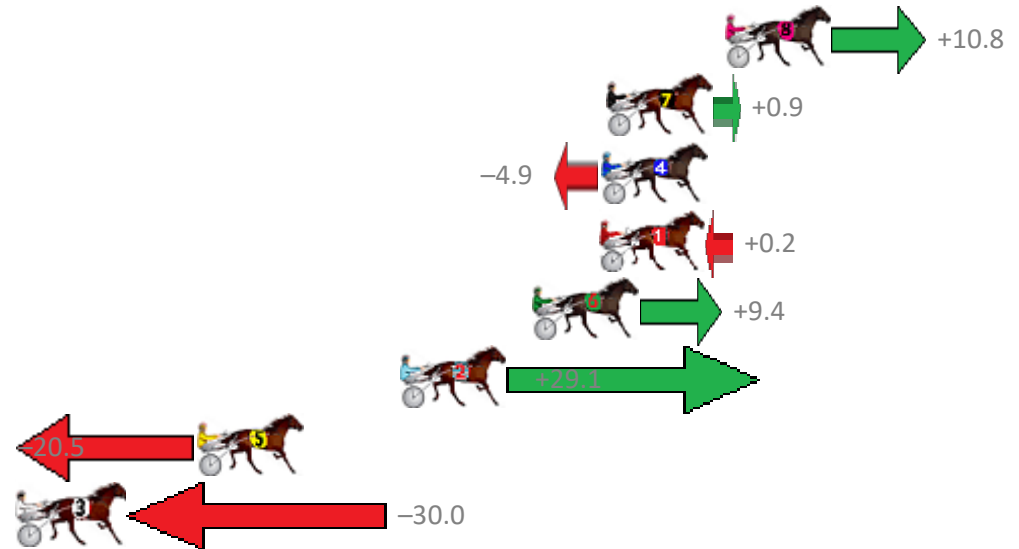

Albion Park Race 1 Distance 2138m

Friday, 6 April 2018

Gross Time: 2:46.90 MileRate: 2:04.50 LeadTime: 43.50s First Qtr: 31.10s Second Qtr: 31.90s Third Qtr: 29.30s Fourth Qtr: 31.10s

NoHorse	Plc	Margin	Time	800Time (W)	400 Time (W)
8 ZAIRE DIVA	1	0.0m	2:46.90	59.58s (1)	30.59s (2)
7 HIGH CLOUD LASS	2	4.7m	2:47.27	60.33s (1)	31.31s (2)
4 SOMEONES SINGING	3	4.9m	2:47.28	60.77s (0)	31.47s (0)
1 JUSTABILIKEMUM	4	5.0m	2:47.29	60.38s (0)	31.08s (0)
6 WIRRA STORM	5	7.6m	2:47.49	59.69s (0)	30.91s (0)
2 MCKENZIE MOJO	6	12.9m	2:47.90	58.20s (0)	29.66s (0)
5 NORAHS FLING	7	20.9m	2:48.52	61.95s (1)	32.72s (1)
3 HAVANA MAGIC	8	42.2m	2:50.18	62.67s (0)	32.34s (0)

Finish Position and metres gained from 800m

Trots Sectionals
Powered by
www.pjdata.com.au
Home of PJ Trots Analyser

The Racing Queensland Board (trading as Racing Queensland) and provider are not responsible for the completeness or accuracy of any of the information contained herein, and makes no representations about its suitability for any purpose.