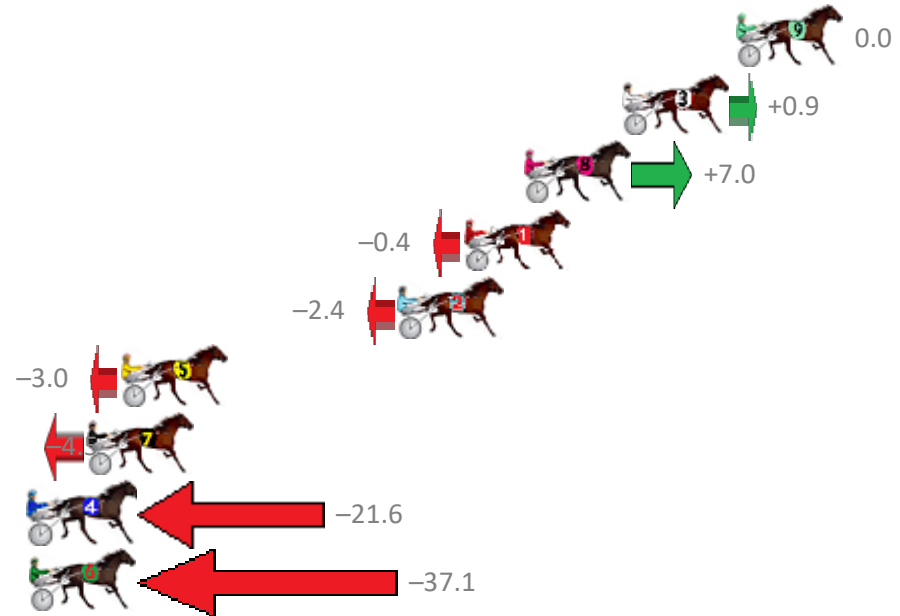

Albion Park Race 6 Distance 1660m

Friday, 6 April 2018

Gross Time: 1:58.70 MileRate: 1:55.10 LeadTime: 3.40s First Qtr: 28.40s Second Qtr: 29.50s Third Qtr: 28.80s Fourth Qtr: 28.60s

NoHorse	Plc	Margin	Time	800Time (W)	400 Time (W)
9 SURFACE TO AIR	1	0.0m	1:58.70	57.40s (0)	28.60s (0)
3 NEVAEH	2	4.5m	1:59.02	57.34s (0)	28.61s (0)
8 PARTY STARTER	3	8.4m	1:59.30	56.90s (0)	28.30s (0)
1 GRINYDONTCHA	4	10.8m	1:59.47	57.43s (0)	28.73s (1)
2 SKYFELLA CAM	5	13.4m	1:59.66	57.57s (1)	29.29s (1)
5 GLASSCUTTERSPIRIT	6	24.4m	2:00.44	57.62s (0)	28.99s (0)
7 YES BROTHER YES	7	25.7m	2:00.54	57.72s (1)	29.06s (1)
4 EMARGEE	8	37.4m	2:01.37	58.95s (1)	30.26s (1)
6 CONCENTRATION	9	79.1m	2:04.36	60.06s (0)	31.61s (0)

Finish Position and metres gained from 800m

Trots Sectionals
Powered by
www.pjdata.com.au
Home of PJ Trots Analyser

The Racing Queensland Board (trading as Racing Queensland) and provider are not responsible for the completeness or accuracy of any of the information contained herein, and makes no representations about its suitability for any purpose.