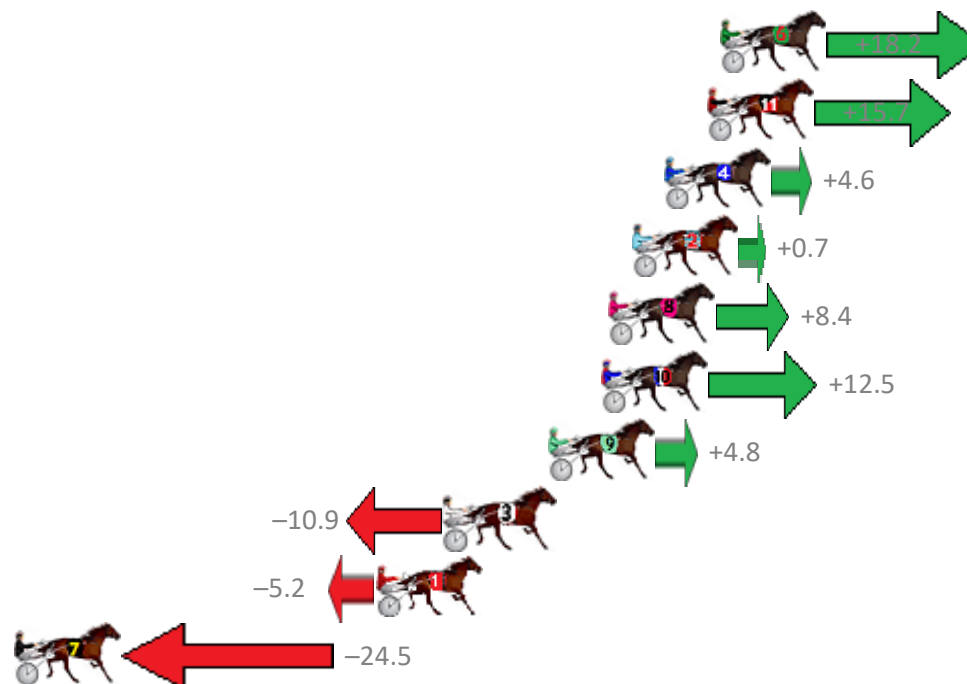

Albion Park Race 8 Distance 2138m

Friday, 6 April 2018

Gross Time: 2:38.70 MileRate: 1:59.50 LeadTime: 38.80s First Qtr: 29.60s Second Qtr: 30.80s Third Qtr: 29.00s Fourth Qtr: 30.50s

NoHorse	Plc	Margin	Time	800Time (W)	400 Time (W)
6 SLIPPERY JADE	1	0.0m	2:38.70	58.15s (2)	30.23s (2)
11 LUCKY NED PEPPER	2	0.5m	2:38.74	58.33s (1)	29.88s (2)
4 ALL AFTER ME	3	2.2m	2:38.87	59.16s (1)	30.56s (1)
2 BEAUTY BOUND	4	3.5m	2:38.97	59.45s (0)	30.43s (0)
8 WECANONLYHOPE	5	4.4m	2:39.04	58.88s (0)	30.03s (1)
10 ALWAYS BAD	6	4.7m	2:39.06	58.57s (0)	29.76s (2)
9 DIABOLO STAR	7	6.8m	2:39.22	59.14s (1)	30.56s (1)
3 LYKA VERSION	8	10.9m	2:39.53	60.31s (0)	31.33s (0)
1 BLUE EYED CREATION	9	13.6m	2:39.74	59.89s (0)	30.88s (0)
7 MISS ROB ROY	10	46.1m	2:42.22	61.32s (0)	32.06s (0)

Finish Position and metres gained from 800m

Trots Sectionals
Powered by
www.pjdata.com.au
Home of PJ Trots Analyser

The Racing Queensland Board (trading as Racing Queensland) and provider are not responsible for the completeness or accuracy of any of the information contained herein, and makes no representations about its suitability for any purpose.