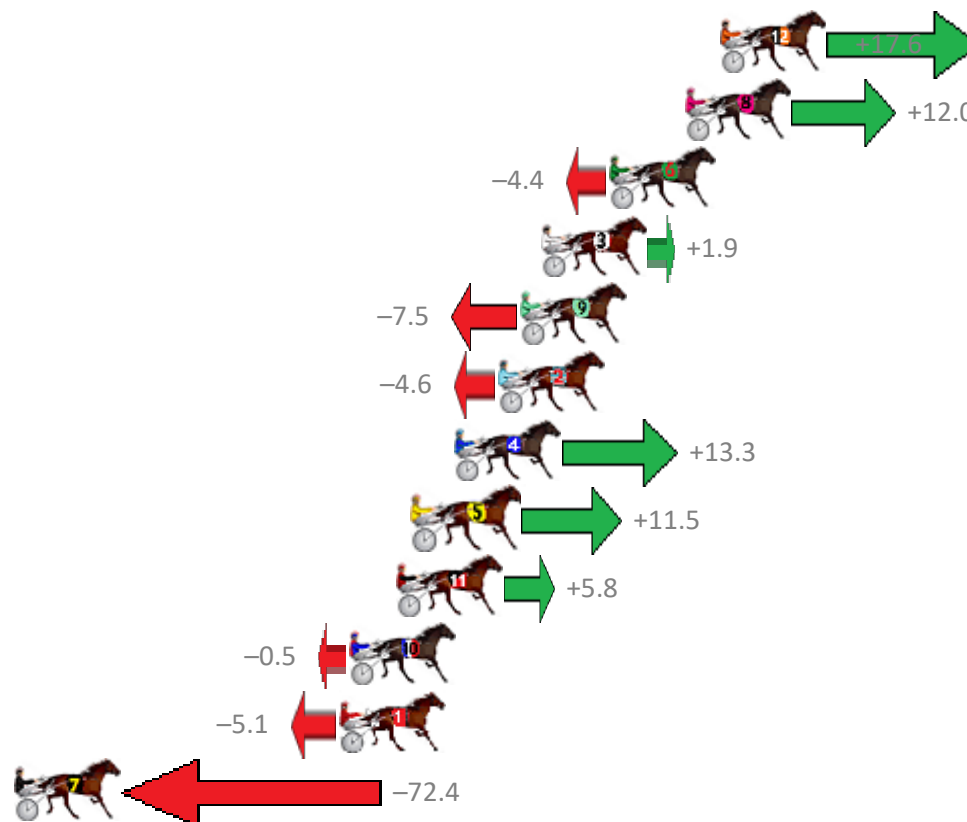

Albion Park Race 9 Distance 1660m

Friday, 6 April 2018

Gross Time: 1:57.80 MileRate: 1:54.20 LeadTime: 3.30s First Qtr: 26.60s Second Qtr: 30.10s Third Qtr: 28.50s Fourth Qtr: 29.30s

NoHorse	Plc	Margin	Time	800Time (W)	400 Time (W)
12 SUPALINER	1	0.0m	1:57.80	56.53s (0)	28.11s (0)
8 STIRLING WILLIAM	2	1.4m	1:57.90	56.93s (0)	28.51s (1)
6 CHEAP TINT	3	4.4m	1:58.12	58.12s (0)	29.62s (0)
3 FLOYD MAYWEATHER	4	7.1m	1:58.32	57.66s (0)	29.10s (0)
9 COMPLY OR DIE	5	7.9m	1:58.38	58.34s (1)	29.41s (1)
2 MOHEGAN SUN	6	8.8m	1:58.44	58.13s (0)	29.56s (0)
4 EPIRUS BOY	7	10.5m	1:58.57	56.84s (0)	28.38s (0)
5 LONG ROAD TO FAME	8	12.1m	1:58.69	56.97s (1)	28.30s (2)
11 MONARKMAC	9	12.8m	1:58.74	57.38s (1)	28.68s (2)
10 BUY CHEVRON DIRECT	10	14.7m	1:58.88	57.84s (1)	29.18s (3)
1 PLATINUM ART	11	15.1m	1:58.91	58.17s (1)	29.44s (2)
7 CHATTANOOGACHOOC	12	77.8m	2:03.50	63.03s (1)	33.37s (1)

Finish Position and metres gained from 800m

Trots Sectionals
Powered by
www.pjdata.com.au
Home of PJ Trots Analyser

The Racing Queensland Board (trading as Racing Queensland) and provider are not responsible for the completeness or accuracy of any of the information contained herein, and makes no representations about its suitability for any purpose.