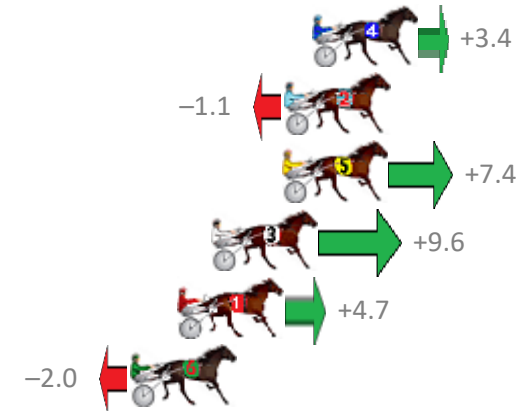

Albion Park Race 2 Distance 1660m

Friday, 6 April 2018

Gross Time: 1:59.50 MileRate: 1:55.80 LeadTime: 3.50s First Qtr: 27.70s Second Qtr: 32.40s Third Qtr: 28.50s Fourth Qtr: 27.40s

NoHorse	Plc	Margin	Time	800Time (W)	400 Time (W)
4 PSYCHEDELIC	1	0.0m	1:59.50	55.66s (1)	27.28s (1)
2 FIRE AND ICE	2	1.1m	1:59.58	55.98s (0)	27.48s (0)
5 LENNY THE LEGEND	3	1.2m	1:59.58	55.38s (1)	26.93s (1)
3 MACHIN OUT	4	4.0m	1:59.77	55.23s (1)	26.81s (1)
1 MANDY KRIDEN	5	5.3m	1:59.86	55.57s (0)	27.05s (0)
6 JANGO FETT	6	7.2m	1:59.99	56.04s (0)	27.52s (0)

Finish Position and metres gained from 800m

Trots Sectionals
Powered by
www.pjdata.com.au
Home of PJ Trots Analyser

The Racing Queensland Board (trading as Racing Queensland) and provider are not responsible for the completeness or accuracy of any of the information contained herein, and makes no representations about its suitability for any purpose.