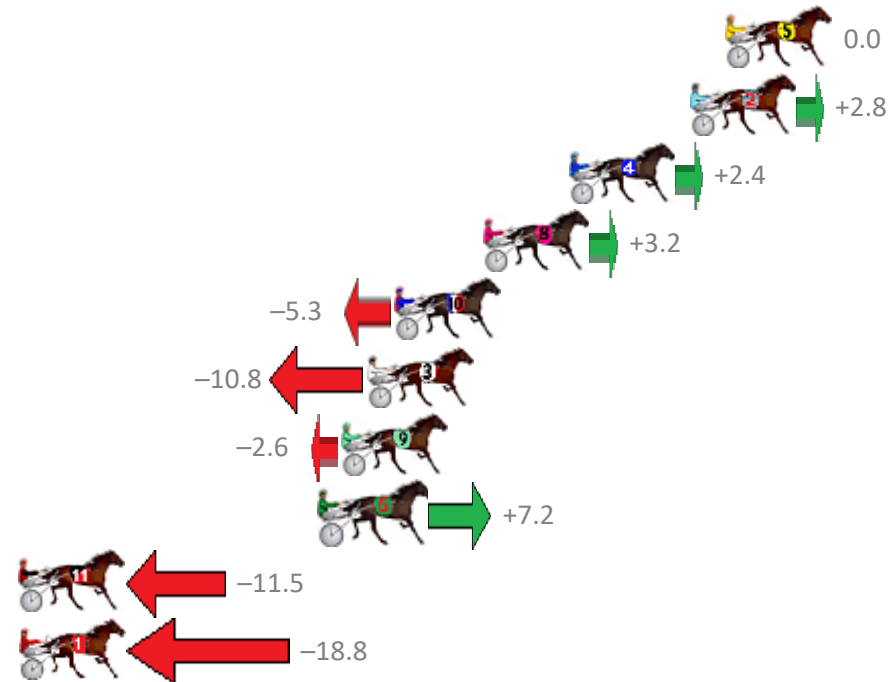

Albion Park Race 7 Distance 1660m

Friday, 6 April 2018

Gross Time: 2:02.10 MileRate: 1:58.40 LeadTime: 3.50s First Qtr: 29.10s Second Qtr: 31.80s Third Qtr: 29.70s Fourth Qtr: 28.00s

NoHorse	Plc	Margin	Time	800Time (W)	400 Time (W)
5 NONE BETTOR	1	0.0m	2:02.10	57.70s (0)	28.00s (0)
2 MINI MIRACLE	2	1.4m	2:02.20	57.50s (0)	27.75s (0)
4 DAPPER BESSIE	3	6.2m	2:02.53	57.53s (0)	27.76s (0)
8 MIDLOIN BLUES	4	9.6m	2:02.77	57.47s (0)	27.71s (0)
10 NOTMUCHUPTOP	5	13.1m	2:03.02	58.08s (1)	28.76s (2)
3 BALTIC BLUE EYES	6	14.2m	2:03.09	58.48s (1)	28.71s (1)
9 LIZ AU BETTY	7	15.2m	2:03.16	57.89s (1)	28.39s (1)
6 JANIES GOT A GUN	8	16.0m	2:03.22	57.18s (1)	27.96s (1)
11 THANKHEAVNFORGIRLS	9	29.9m	2:04.19	58.53s (1)	29.18s (2)
1 WHERES THE SPIRIT	10	106.8m	2:09.58	59.06s (0)	30.44s (0)

Finish Position and metres gained from 800m

Trots Sectionals
Powered by
www.pjdata.com.au
Home of PJ Trots Analyser

The Racing Queensland Board (trading as Racing Queensland) and provider are not responsible for the completeness or accuracy of any of the information contained herein, and makes no representations about its suitability for any purpose.