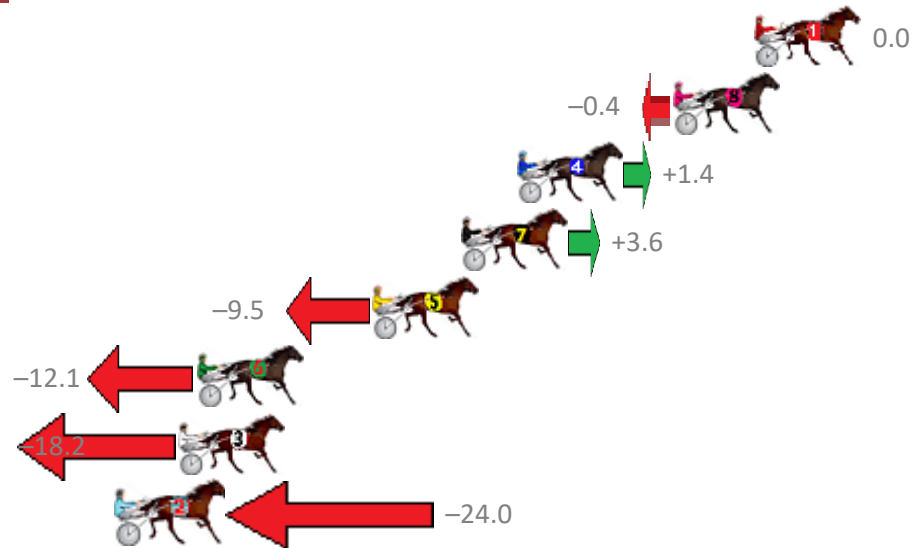

Albion Park Race 5 Distance 1660m

Friday, 6 April 2018

Gross Time: 1:58.20 MileRate: 1:54.60 LeadTime: 3.50s First Qtr: 27.60s Second Qtr: 29.90s Third Qtr: 28.20s Fourth Qtr: 29.00s

NoHorse	Plc	Margin	Time	800Time (W)	400 Time (W)
1 SUBTLE ADVICE	1	0.0m	1:58.20	57.20s (0)	29.00s (0)
8 IOWNATURBO	2	3.2m	1:58.43	57.23s (2)	29.03s (2)
4 RAFFERTY DELIGHTS	3	9.4m	1:58.88	57.10s (2)	28.88s (2)
7 THE AMERICAN DREAM	4	11.6m	1:59.04	56.94s (1)	28.91s (1)
5 REGAL NIGHTSHADE	5	15.1m	1:59.29	57.88s (1)	29.51s (1)
6 ETERNAL GLORY	6	22.1m	1:59.80	58.07s (0)	29.73s (0)
3 RED ROCKER	7	22.8m	1:59.85	58.50s (0)	30.12s (0)
2 JOEY TEE	8	25.2m	2:00.03	58.92s (1)	30.55s (1)

Finish Position and metres gained from 800m

Trots Sectionals
Powered by
www.pjdata.com.au
Home of PJ Trots Analyser

The Racing Queensland Board (trading as Racing Queensland) and provider are not responsible for the completeness or accuracy of any of the information contained herein, and makes no representations about its suitability for any purpose.