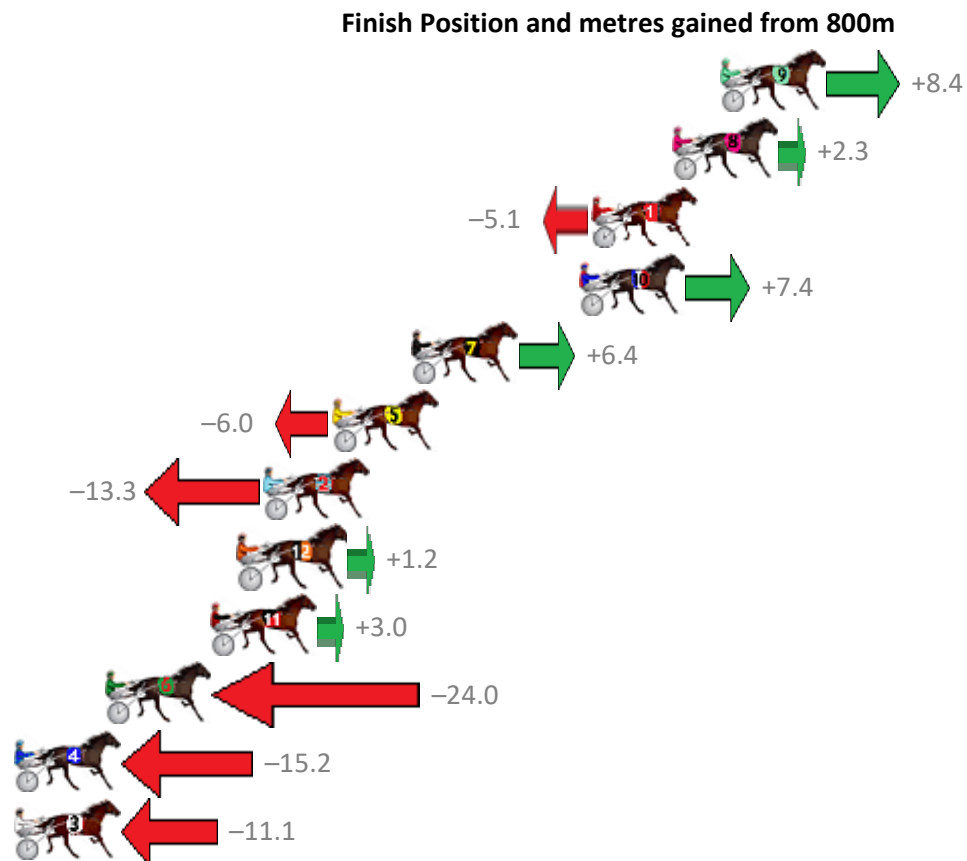

Albion Park Race 5 Distance 1660m

Saturday, 31 March 2018

Gross Time: 1:58.40 MileRate: 1:54.80 LeadTime: 3.50s First Qtr: 26.80s Second Qtr: 29.70s Third Qtr: 28.80s Fourth Qtr: 29.60s

NoHorse	Plc	Margin	Time	800Time (W)	400 Time (W)
9 OCEANS PREDATOR	1	0.0m	1:58.40	57.79s (0)	28.93s (0)
8 CROWNING GLORY	2	1.9m	1:58.54	58.23s (0)	29.43s (0)
1 CELTIC CRUZA	3	5.1m	1:58.78	58.77s (0)	29.98s (0)
10 MONIVAE	4	5.6m	1:58.81	57.86s (0)	28.95s (0)
7 CALL ME YOURS	5	12.2m	1:59.30	57.93s (0)	28.96s (2)
5 MR MEDDLE	6	15.4m	1:59.54	58.84s (1)	30.70s (1)
2 SURFACE TO AIR	7	18.1m	1:59.74	59.37s (1)	30.21s (1)
12 STUUNDER	8	19.0m	1:59.81	58.31s (2)	30.67s (2)
11 OSCARS GLORY	9	20.2m	1:59.89	58.18s (1)	29.91s (2)
6 WEEDONS EXPRESS	10	24.4m	2:00.21	60.15s (1)	31.01s (1)
4 CONFEDERATE GIRL	11	29.2m	2:00.56	59.51s (1)	30.75s (3)
3 FIERY BLUE CHIP	12	29.5m	2:00.58	59.21s (1)	30.60s (1)

Trots Sectionals
Powered by
www.pjdata.com.au
Home of PJ Trots Analyser

The Racing Queensland Board (trading as Racing Queensland) and provider are not responsible for the completeness or accuracy of any of the information contained herein, and makes no representations about its suitability for any purpose.