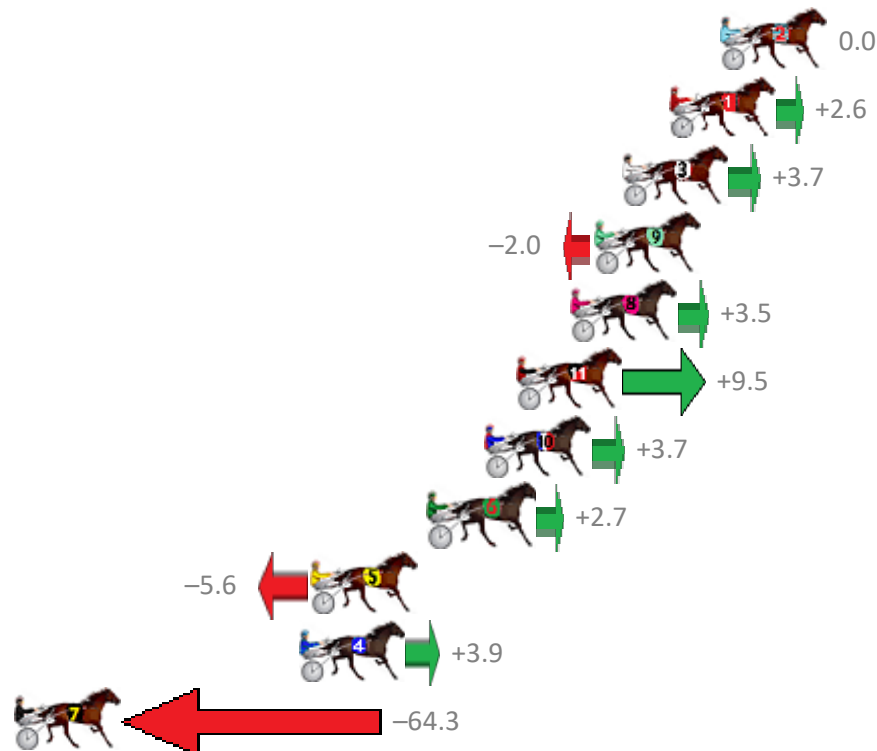

Albion Park Race 3 Distance 1660m

Saturday, 31 March 2018

Gross Time: 1:57.20 MileRate: 1:53.60 LeadTime: 3.40s First Qtr: 28.50s Second Qtr: 30.40s Third Qtr: 27.10s Fourth Qtr: 27.80s

NoHorse	Plc	Margin	Time	800Time (W)	400 Time (W)
2 MACH ALERT	1	0.0m	1:57.20	54.90s (0)	27.80s (0)
1 POLISHED ROCKS	2	2.0m	1:57.34	54.72s (0)	27.62s (0)
3 BETTABE PERFECT	3	3.9m	1:57.47	54.65s (1)	27.53s (1)
9 MAKO BANNER	4	5.0m	1:57.55	55.04s (1)	27.93s (1)
8 FEEL THE COURAGE	5	5.9m	1:57.61	54.66s (0)	27.52s (0)
11 FRANKIE ROCKS	6	8.1m	1:57.76	54.25s (1)	27.00s (2)
10 EXPRESSIONIST	7	9.3m	1:57.85	54.65s (1)	27.52s (1)
6 BEAVER	8	11.5m	1:58.00	54.71s (0)	27.53s (0)
5 CELESTIAL ARDEN	9	16.2m	1:58.33	55.28s (2)	28.49s (2)
4 VILLAGE WITCH	10	16.7m	1:58.36	54.63s (2)	27.92s (2)
7 OUR HI JINX	11	79.5m	2:02.73	59.31s (2)	32.57s (2)

Finish Position and metres gained from 800m

Trots Sectionals
Powered by
www.pjdata.com.au
Home of PJ Trots Analyser

The Racing Queensland Board (trading as Racing Queensland) and provider are not responsible for the completeness or accuracy of any of the information contained herein, and makes no representations about its suitability for any purpose.