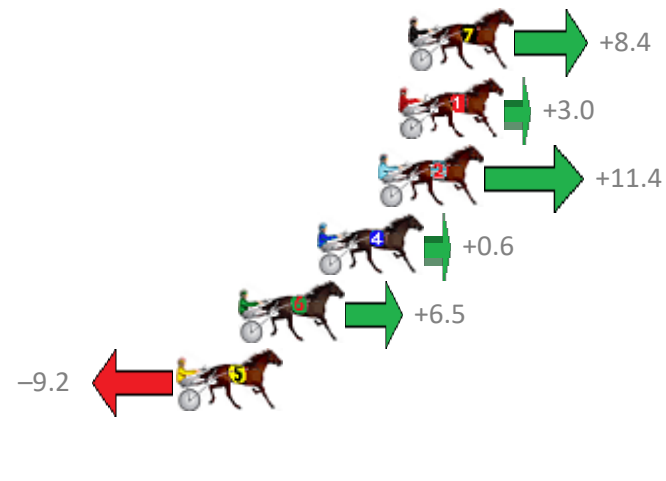

Albion Park Race 11 Distance 2680m

Saturday, 31 March 2018

Gross Time: 3:26.10 MileRate: 2:03.80 LeadTime: 83.10s First Qtr: 32.50s Second Qtr: 32.40s Third Qtr: 29.20s Fourth Qtr: 28.90s

NoHorse	Plc	Margin	Time	800Time (W)	400 Time (W)
7 OUR OVERANOVA	1	0.0m	3:26.10	57.49s (1)	28.48s (1)
1 SPRINGBANK EDEN	2	0.4m	3:26.13	57.88s (1)	28.84s (1)
2 MAYBETOTHEMAX	3	1.2m	3:26.19	57.27s (1)	28.25s (1)
4 FOURSHARESMOREBEE	4	3.6m	3:26.36	58.06s (0)	28.84s (0)
6 OUR DAINTY LADY	5	6.7m	3:26.58	57.63s (0)	28.34s (0)
5 GIACOMO	6	9.2m	3:26.76	58.77s (0)	29.56s (0)
3 BLUE DON	7	22.1m	3:27.70	59.08s (0)	29.82s (0)

Finish Position and metres gained from 800m

Trots Sectionals
Powered by
www.pjdata.com.au
Home of PJ Trots Analyser

The Racing Queensland Board (trading as Racing Queensland) and provider are not responsible for the completeness or accuracy of any of the information contained herein, and makes no representations about its suitability for any purpose.