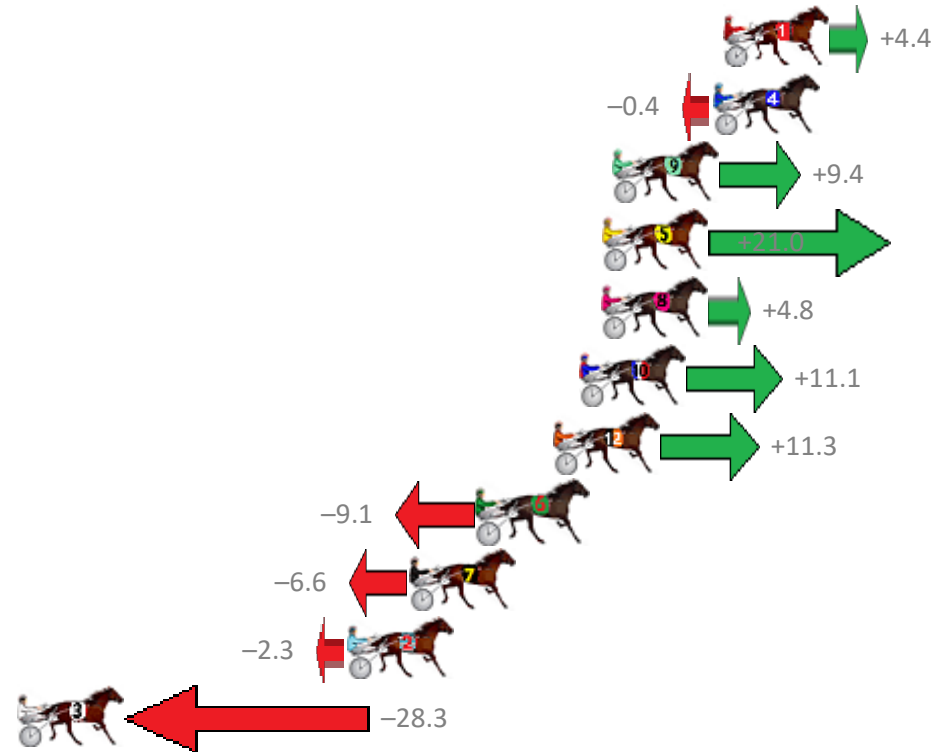

Albion Park Race 1 Distance 1660m

Saturday, 31 March 2018

Gross Time: 1:57.10 MileRate: 1:53.60 LeadTime: 3.40s First Qtr: 27.60s Second Qtr: 28.30s Third Qtr: 27.70s Fourth Qtr: 30.10s

NoHorse	Plc	Margin	Time	800Time (W)	400 Time (W)
1 IMA GRUMPY POSSUM	1	0.0m	1:57.10	57.48s (0)	29.69s (0)
4 LUCIFERS LEGEND	2	0.4m	1:57.13	57.83s (0)	30.13s (0)
9 BAZZAS ART	3	4.4m	1:57.43	57.12s (0)	29.14s (0)
5 ANYCHANCE	4	4.8m	1:57.46	56.28s (2)	28.78s (3)
8 THE PACMAN	5	4.8m	1:57.46	57.45s (0)	29.51s (0)
10 A GOOD CHANCE	6	5.7m	1:57.53	57.00s (2)	29.22s (3)
12 TREVS NO ANGEL	7	6.7m	1:57.60	56.98s (1)	28.71s (0)
6 CHANGE OF MIND	8	9.7m	1:57.83	58.46s (1)	30.63s (1)
7 YANKEE STRUTTER	9	12.4m	1:58.03	58.28s (1)	29.89s (1)
2 KARLOO MAC	10	14.9m	1:58.22	57.97s (1)	29.48s (1)
3 SWEET AS	11	35.7m	1:59.79	59.84s (2)	31.18s (2)

Finish Position and metres gained from 800m

Trots Sectionals
Powered by
www.pjdata.com.au
Home of PJ Trots Analyser

The Racing Queensland Board (trading as Racing Queensland) and provider are not responsible for the completeness or accuracy of any of the information contained herein, and makes no representations about its suitability for any purpose.