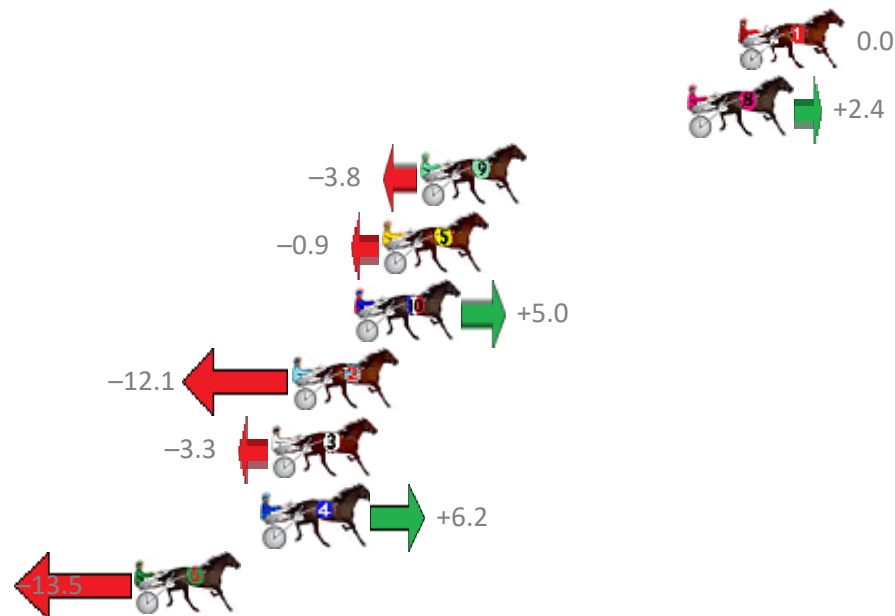

Albion Park Race 10 Distance 1660m

Saturday, 31 March 2018

Gross Time: 2:00.00 MileRate: 1:56.30 LeadTime: 3.60s First Qtr: 29.00s Second Qtr: 31.20s Third Qtr: 28.30s Fourth Qtr: 27.90s

NoHorse	Plc	Margin	Time	800Time (W)	400 Time (W)
1 IOWNATURBO	1	0.0m	2:00.00	56.20s (0)	27.90s (0)
8 ROCKONBYE	2	2.0m	2:00.14	56.03s (0)	27.68s (0)
9 ANNAS BEST	3	12.6m	2:00.88	56.47s (0)	28.07s (0)
5 EVELYN JAY	4	14.1m	2:00.98	56.26s (0)	27.77s (0)
10 GET IN THE GROOVE	5	15.2m	2:01.06	55.85s (1)	27.83s (2)
2 IM NORMA JEAN	6	17.7m	2:01.23	57.05s (1)	28.63s (1)
3 STELLAGREY	7	18.5m	2:01.29	56.43s (1)	28.06s (1)
4 HAVETOGETAWAYMOR	8	18.8m	2:01.31	55.76s (1)	27.76s (2)
6 HEAVENS HINT	9	23.9m	2:01.67	57.15s (1)	28.73s (1)

Finish Position and metres gained from 800m

Trots Sectionals
Powered by
www.pjdata.com.au
Home of PJ Trots Analyser

The Racing Queensland Board (trading as Racing Queensland) and provider are not responsible for the completeness or accuracy of any of the information contained herein, and makes no representations about its suitability for any purpose.