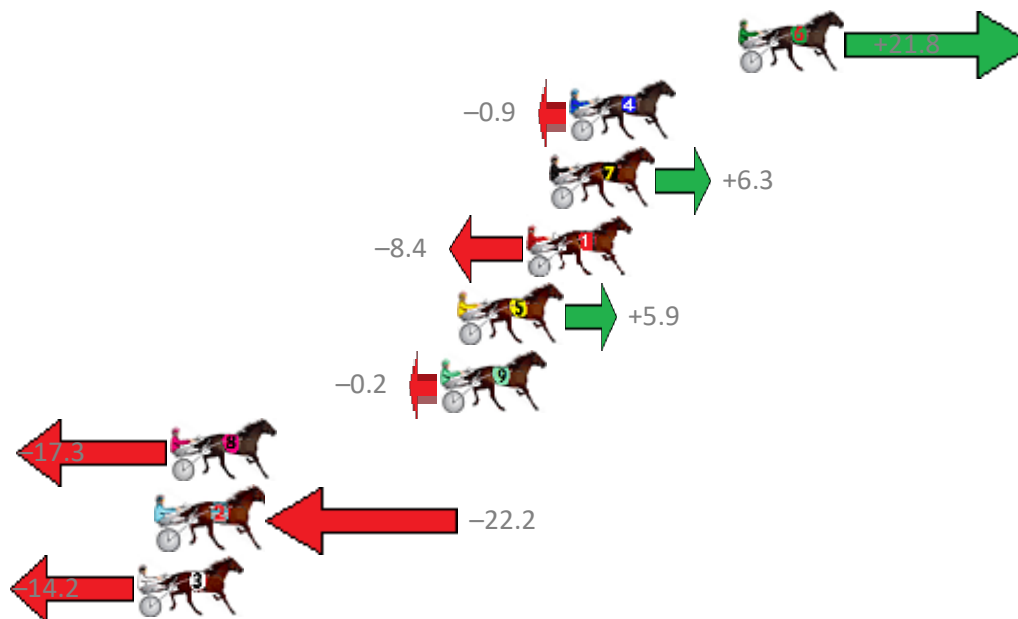

Albion Park Race 7 Distance 2138m

Saturday, 31 March 2018

Gross Time: 2:34.50 MileRate: 1:56.30 LeadTime: 37.50s First Qtr: 29.80s Second Qtr: 28.70s Third Qtr: 28.50s Fourth Qtr: 30.00s

NoHorse	Plc	Margin	Time	800Time (W)	400 Time (W)
6 STATEMENT MADE	1	0.0m	2:34.50	56.91s (1)	28.53s (1)
4 SOMEPARTYSOMEWHE	2	6.7m	2:35.00	58.57s (1)	29.95s (2)
7 RIVERLEIGH ROCKET	3	7.5m	2:35.06	58.04s (0)	29.75s (0)
1 CIRCLE LINE	4	8.4m	2:35.13	59.11s (0)	30.63s (0)
5 MUCHO MACHO MAN	5	11.1m	2:35.33	58.07s (1)	29.69s (2)
9 GOVINNI	6	11.8m	2:35.38	58.51s (1)	29.95s (1)
8 LEVI JADE	7	22.5m	2:36.19	59.77s (0)	31.25s (0)
2 KURAHAUPO GAMBLER	8	23.0m	2:36.23	60.12s (1)	31.47s (1)
3 OUR QUINN	9	23.8m	2:36.29	59.54s (0)	29.10s (0)

Finish Position and metres gained from 800m

Trots Sectionals
Powered by
www.pjdata.com.au
Home of PJ Trots Analyser

The Racing Queensland Board (trading as Racing Queensland) and provider are not responsible for the completeness or accuracy of any of the information contained herein, and makes no representations about its suitability for any purpose.