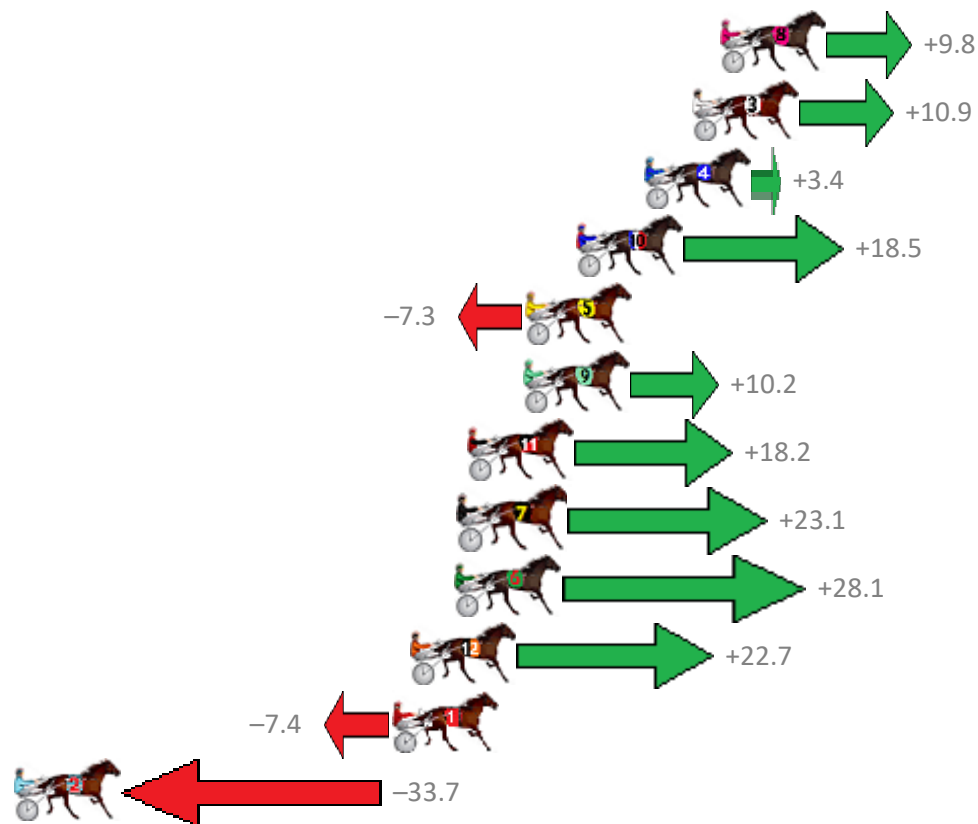

Albion Park Race 2 Distance 1660m

Saturday, 31 March 2018

Gross Time: 1:57.10 MileRate: 1:53.60 LeadTime: 3.40s First Qtr: 26.40s Second Qtr: 28.70s Third Qtr: 28.40s Fourth Qtr: 30.20s

NoHorse	Plc	Margin	Time	800Time (W)	400 Time (W)
8 COME CULLECT	1	0.0m	1:57.10	57.88s (0)	29.28s (1)
3 FIRE AND ICE	2	1.1m	1:57.18	57.80s (1)	29.72s (1)
4 SPARKLING CULLECT	3	3.0m	1:57.33	58.35s (1)	30.26s (1)
10 OUR MILLWOOD MAIZI	4	5.7m	1:57.53	57.24s (1)	29.30s (3)
5 DON BOSTON	5	7.7m	1:57.68	59.13s (1)	30.78s (0)
9 REDS JET STAR	6	7.8m	1:57.69	57.85s (1)	29.78s (2)
11 CHEAP TINT	7	10.0m	1:57.85	57.27s (0)	29.63s (1)
7 SHAREAPASSION	8	10.3m	1:57.88	56.91s (0)	29.36s (2)
6 GERONIMO BEAU	9	10.5m	1:57.89	56.54s (0)	29.38s (0)
12 MY ELUSIVE DREAM	10	12.3m	1:58.03	56.94s (1)	29.78s (4)
1 SPEEDIE MCARDLE	11	13.0m	1:58.08	59.14s (0)	30.17s (0)
2 SAMMYS A KRIDEN	12	33.7m	1:59.64	61.07s (0)	32.05s (0)

Finish Position and metres gained from 800m

Trots Sectionals
Powered by
www.pjdata.com.au
Home of PJ Trots Analyser

The Racing Queensland Board (trading as Racing Queensland) and provider are not responsible for the completeness or accuracy of any of the information contained herein, and makes no representations about its suitability for any purpose.