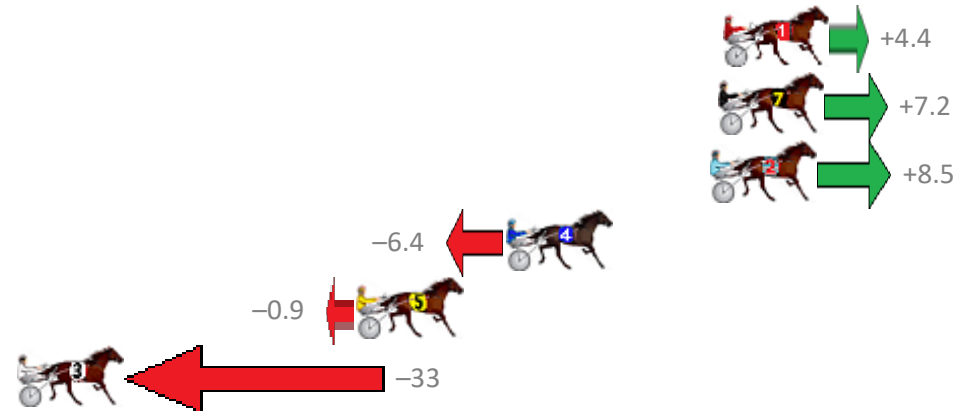

Albion Park Race 6 Distance 2138m

Saturday, 31 March 2018

Gross Time: 2:35.10 MileRate: 1:56.80 LeadTime: 38.90s First Qtr: 28.50s Second Qtr: 29.80s Third Qtr: 28.70s Fourth Qtr: 29.20s

NoHorse	Plc	Margin	Time	800Time (W)	400 Time (W)
1 BET IM SPECIAL	1	0.0m	2:35.10	57.58s (0)	28.54s (1)
7 TOMEARA	2	0.2m	2:35.11	57.38s (1)	28.92s (1)
2 HEZ RAZOR SHARP	3	0.5m	2:35.14	57.28s (0)	28.48s (2)
4 WITH AUTHORITY	4	8.6m	2:35.73	58.36s (1)	29.83s (0)
5 PARISIAN ROCKSTAR	5	14.5m	2:36.16	57.97s (0)	29.15s (1)
3 I AM SERENGETI	6	32.1m	2:37.44	60.22s (0)	31.09s (0)

Finish Position and metres gained from 800m

Trots Sectionals
Powered by
www.pjdata.com.au
Home of PJ Trots Analyser

The Racing Queensland Board (trading as Racing Queensland) and provider are not responsible for the completeness or accuracy of any of the information contained herein, and makes no representations about its suitability for any purpose.