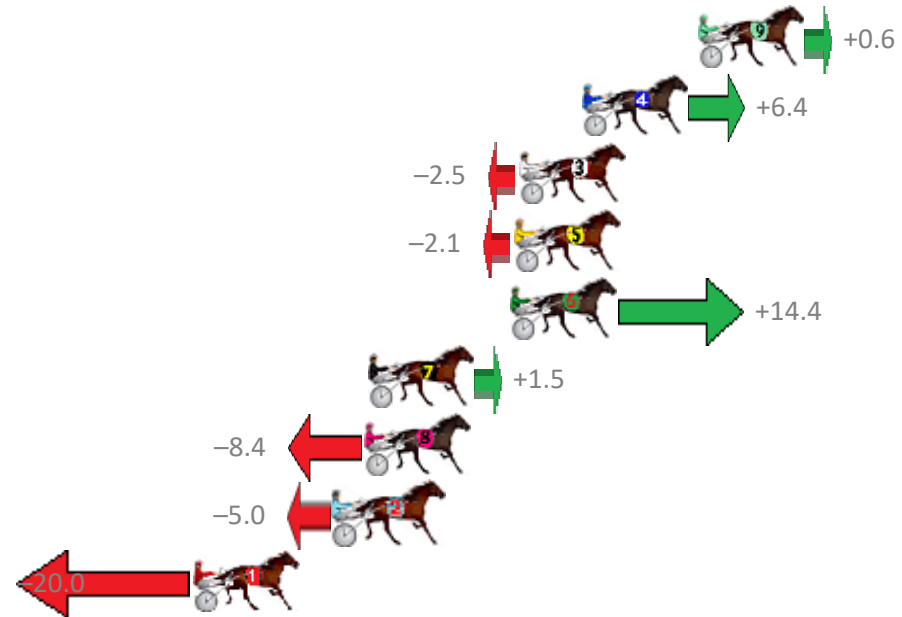

Albion Park Race 8 Distance 1660m

Saturday, 31 March 2018

Gross Time: 1:57.80 MileRate: 1:54.20 LeadTime: 3.40s First Qtr: 27.10s Second Qtr: 28.70s Third Qtr: 28.50s Fourth Qtr: 30.10s

NoHorse	Plc	Margin	Time	800Time (W)	400 Time (W)
9 MAFUTA VAUTIN	1	0.0m	1:57.80	58.56s (1)	30.10s (1)
4 MAGIC OATS	2	4.6m	1:58.15	58.13s (1)	29.68s (3)
3 BELLS BEACH HOUSE	3	7.1m	1:58.33	58.78s (0)	30.17s (0)
5 MONTANA FALCON	4	7.3m	1:58.35	58.75s (1)	30.26s (1)
6 CROFT BAY	5	7.4m	1:58.36	57.55s (1)	29.38s (2)
7 DEVIL DODGER	6	13.1m	1:58.79	58.49s (0)	30.03s (0)
8 INA GREAT PLACE	7	13.2m	1:58.79	59.22s (2)	30.61s (2)
2 REMEMBER THEM	8	14.4m	1:58.88	58.97s (0)	30.40s (1)
1 OVERLAP	9	20.0m	1:59.31	60.06s (0)	31.45s (0)

Finish Position and metres gained from 800m

Trots Sectionals
Powered by
www.pjdata.com.au
Home of PJ Trots Analyser

The Racing Queensland Board (trading as Racing Queensland) and provider are not responsible for the completeness or accuracy of any of the information contained herein, and makes no representations about its suitability for any purpose.