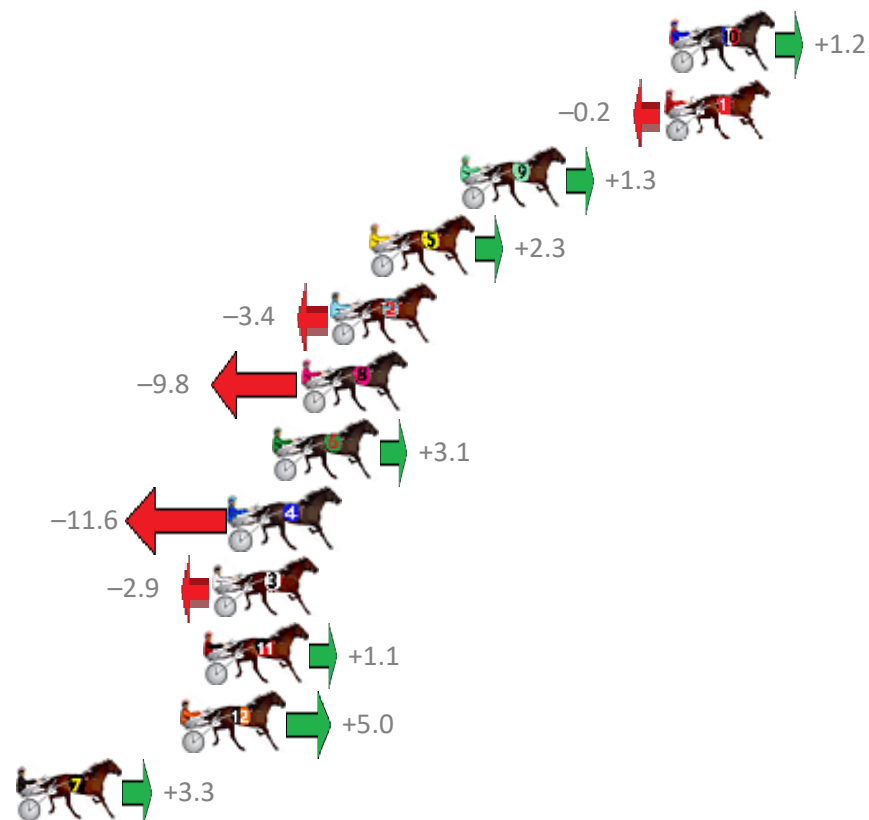

Albion Park Race 9 Distance 2138m

Saturday, 31 March 2018

Gross Time: 2:37.40 MileRate: 1:58.40 LeadTime: 39.20s First Qtr: 31.80s Second Qtr: 30.20s Third Qtr: 27.80s Fourth Qtr: 28.40s

NoHorse	Plc	Margin	Time	800Time (W)	400 Time (W)
10 DARK ENERGY	1	0.0m	2:37.40	56.12s (1)	28.34s (1)
1 DRIVE THE DREAM	2	0.2m	2:37.41	56.21s (0)	28.41s (0)
9 RORY MACH	3	8.3m	2:37.99	56.11s (0)	28.19s (0)
5 FIFTH EDITION	4	11.9m	2:38.24	56.04s (0)	28.12s (0)
2 SHEZABONNYGEM	5	13.4m	2:38.35	56.44s (1)	28.39s (1)
8 RATE HIGHLY	6	14.6m	2:38.44	56.89s (0)	28.94s (0)
6 MASTER MONTANA	7	15.7m	2:38.51	55.98s (0)	28.04s (0)
4 JESSICA AMBER	8	17.4m	2:38.64	57.01s (1)	28.97s (1)
3 MONARKMAC	9	18.1m	2:38.69	56.40s (1)	28.41s (1)
11 ANOTHER BROADWAY	10	18.5m	2:38.71	56.12s (2)	28.68s (2)
12 CHANTREY	11	19.4m	2:38.78	55.85s (2)	28.37s (2)
7 GOTTA GLOW	12	25.9m	2:39.24	55.97s (1)	28.66s (1)

Finish Position and metres gained from 800m

Trots Sectionals
Powered by
www.pjdata.com.au
Home of PJ Trots Analyser

The Racing Queensland Board (trading as Racing Queensland) and provider are not responsible for the completeness or accuracy of any of the information contained herein, and makes no representations about its suitability for any purpose.