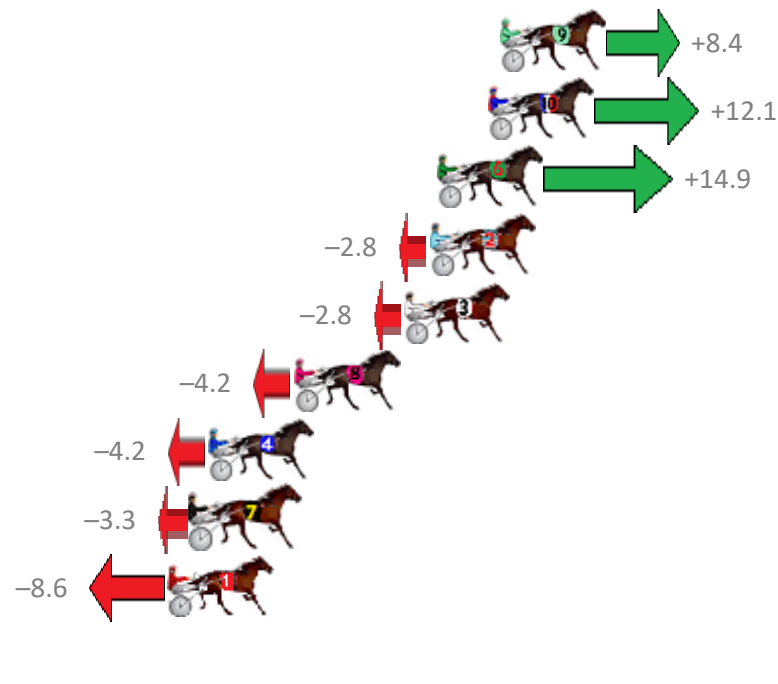

Redcliffe Race 3 Distance 2040m

Wednesday, 28 March 2018

Gross Time: 2:35.90 MileRate: 2:03.00 LeadTime: 30.40s First Qtr: 32.80s Second Qtr: 32.40s Third Qtr: 29.80s Fourth Qtr: 30.50s

No	Horse	Plc	Margin	Time	800Time (W)	400 Time (W)
9	MACH SAM	1	0.0m	2:35.90	59.67s (2)	29.92s (2)
10	SPLASH OF GOLD	2	0.5m	2:35.94	59.39s (2)	29.58s (2)
6	SONNY ORLANDO	3	2.5m	2:36.09	59.18s (2)	29.52s (1)
2	JOHNNYCAKE	4	2.8m	2:36.11	60.51s (0)	30.65s (0)
3	SWAFFHAM WATER	5	3.8m	2:36.19	60.51s (1)	30.79s (1)
8	PITTSWORTH MAN	6	8.2m	2:36.53	60.62s (2)	30.94s (2)
4	COLADA RAINBOW	7	11.6m	2:36.78	60.62s (1)	30.97s (1)
7	TASCOTT LADY	8	12.3m	2:36.84	60.55s (0)	30.49s (0)
1	ILLAWONG LIVELY	9	13.2m	2:36.91	60.95s (0)	30.90s (0)
5	COLADA ROSE	10	25.1m	2:37.81	61.17s (1)	31.58s (1)

Finish Position and metres gained from 800m

Trots Sectionals
Powered by
www.pjdata.com.au
Home of PJ Trots Analyser

The Racing Queensland Board (trading as Racing Queensland) and provider are not responsible for the completeness or accuracy of any of the information contained herein, and makes no representations about its suitability for any purpose.