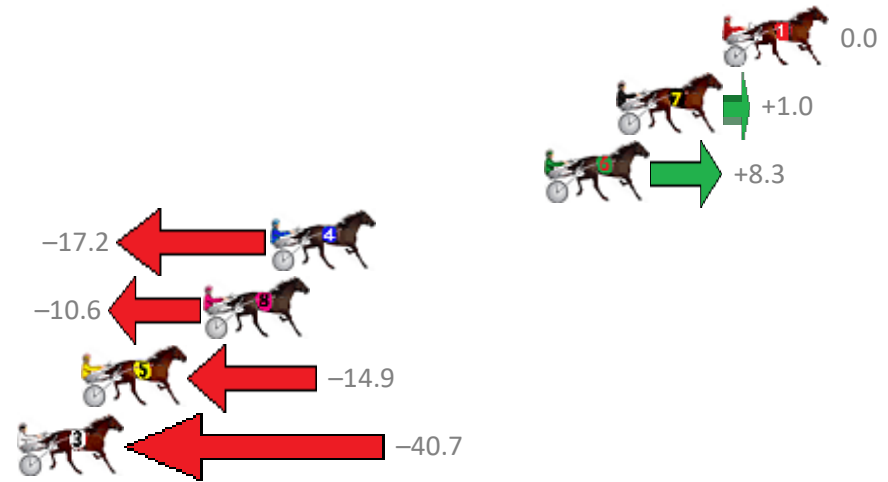

Redcliffe Race 6 Distance 1780m

Wednesday, 28 March 2018

Gross Time: 2:15.10 MileRate: 2:02.10 LeadTime: 11.80s First Qtr: 30.80s Second Qtr: 31.70s Third Qtr: 31.10s Fourth Qtr: 29.70s

No	Horse	Plc	Margin	Time	800Time (W)	400 Time (W)
1	TELLELLA	1	0.0m	2:15.10	60.80s (0)	29.70s (0)
7	LONG LEGS LOU	2	4.2m	2:15.41	60.72s (0)	29.63s (0)
6	MAJOR GENERALJUJON	3	7.1m	2:15.63	60.17s (1)	29.44s (2)
4	NEVERHAVEIEVER	4	18.0m	2:16.44	62.11s (1)	30.93s (1)
8	MILLY BROMAC	5	20.6m	2:16.63	61.61s (0)	30.49s (0)
5	NAUGHTYINHEAVEN	6	25.5m	2:16.99	61.93s (1)	30.49s (1)
3	MIGHTY MONTANA	7	46.1m	2:18.52	63.89s (1)	32.65s (1)

Finish Position and metres gained from 800m

Trots Sectionals
Powered by
www.pjdata.com.au
Home of PJ Trots Analyser

The Racing Queensland Board (trading as Racing Queensland) and provider are not responsible for the completeness or accuracy of any of the information contained herein, and makes no representations about its suitability for any purpose.