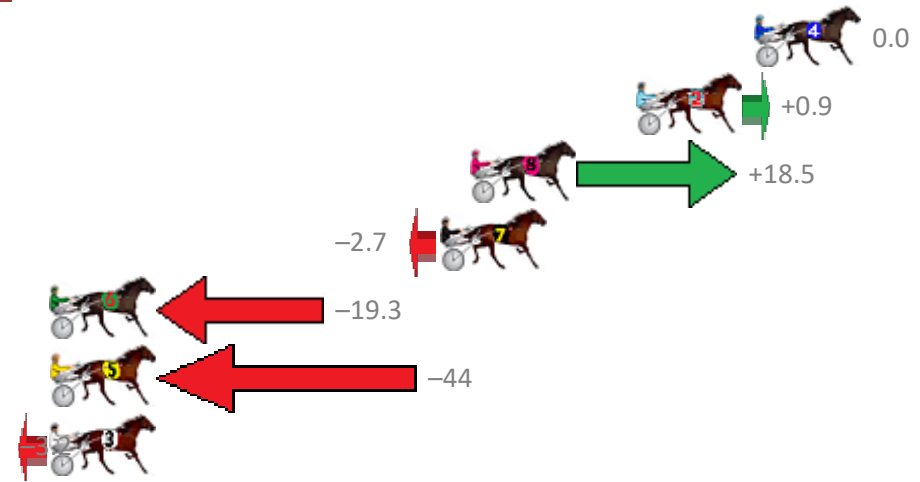

Redcliffe Race 8 Distance 1780m

Wednesday, 28 March 2018

Gross Time: 2:19.20 MileRate: 2:05.10 LeadTime: 15.70s First Qtr: 29.90s Second Qtr: 31.70s Third Qtr: 30.60s Fourth Qtr: 31.30s

No	Horse	Plc	Margin	Time	800Time (W)	400 Time (W)
4	SOMEONES SINGING	1	0.0m	2:19.20	61.90s (0)	31.30s (0)
2	HIGH CLOUD LASS	2	4.7m	2:19.57	61.83s (0)	31.40s (1)
8	LAVROS SEGIL	3	11.3m	2:20.08	60.47s (0)	31.12s (2)
7	ASTRAL RULER	4	12.5m	2:20.18	62.11s (1)	31.59s (1)
6	UWOULDNTBELIEVEIT	5	32.9m	2:21.77	63.39s (0)	33.08s (0)
5	DAY TOURER	6	47.1m	2:22.89	65.25s (1)	33.84s (1)
3	WIRRA STORM	7	49.2m	2:23.05	62.15s (0)	32.96s (0)

Finish Position and metres gained from 800m

Trots Sectionals
Powered by
www.pjdata.com.au
Home of PJ Trots Analyser

The Racing Queensland Board (trading as Racing Queensland) and provider are not responsible for the completeness or accuracy of any of the information contained herein, and makes no representations about its suitability for any purpose.