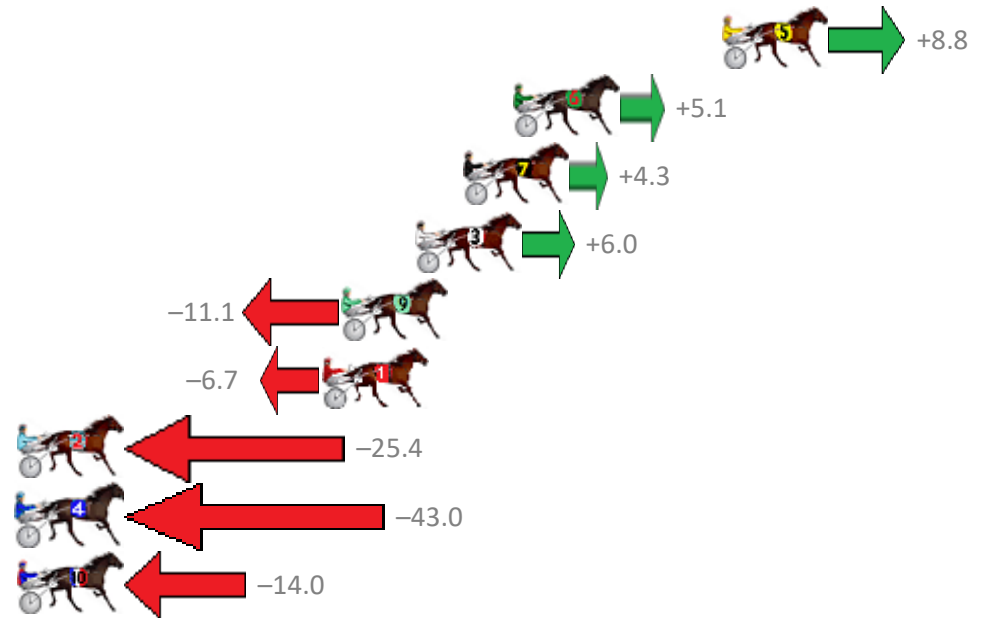

Redcliffe Race 5 Distance 1780m

Wednesday, 28 March 2018

Gross Time: 2:15.20 MileRate: 2:02.20 LeadTime: 11.80s First Qtr: 31.00s Second Qtr: 31.80s Third Qtr: 30.20s Fourth Qtr: 30.40s

No	Horse	Plc	Margin	Time	800Time (W)	400 Time (W)
5	ARCHIECANO	1	0.0m	2:15.20	59.93s (1)	30.13s (2)
6	ARMBROS LAD	2	8.3m	2:15.83	60.21s (1)	30.30s (1)
7	BUDDY BABCOCK	3	10.3m	2:15.98	60.27s (0)	30.19s (0)
3	JUST CALL ME GOOSE	4	12.2m	2:16.13	60.15s (1)	30.23s (1)
9	LIGHTHORSE	5	15.1m	2:16.35	61.44s (1)	31.44s (1)
1	LOCKTON ART	6	15.9m	2:16.41	61.11s (0)	30.95s (0)
2	PURE MADNESS	7	30.0m	2:17.48	62.52s (0)	32.36s (0)
4	OUR BODACIOUS	8	43.0m	2:18.47	63.86s (0)	33.67s (0)
10	CAUSE A BIG SCENE	9	54.0m	2:19.30	61.66s (0)	32.41s (0)

Finish Position and metres gained from 800m

Trots Sectionals
Powered by
www.pjdata.com.au
Home of PJ Trots Analyser

The Racing Queensland Board (trading as Racing Queensland) and provider are not responsible for the completeness or accuracy of any of the information contained herein, and makes no representations about its suitability for any purpose.