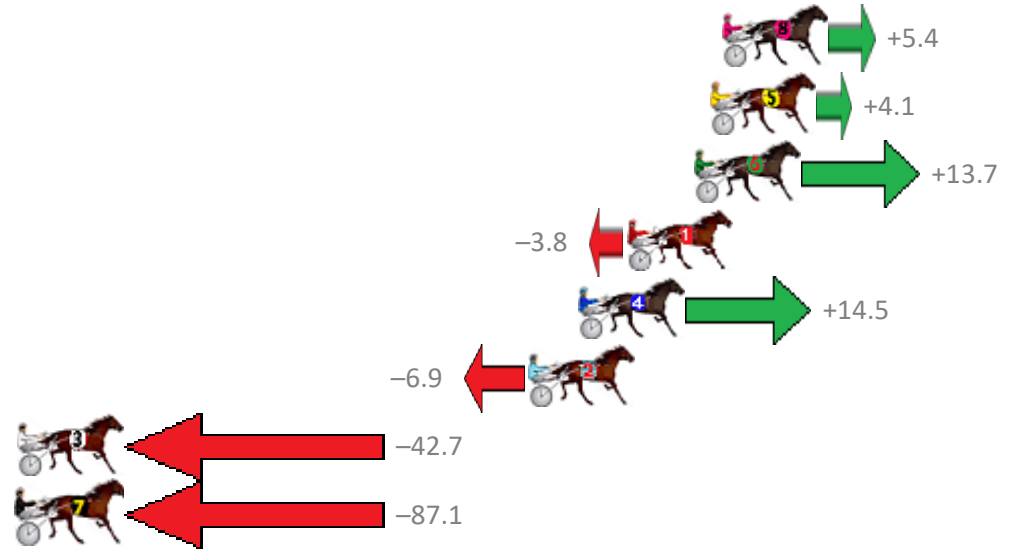

Redcliffe Race 1 Distance 1780m

Wednesday, 28 March 2018

Gross Time: 2:11.90 MileRate: 1:59.30 LeadTime: 11.30s First Qtr: 30.00s Second Qtr: 31.40s Third Qtr: 30.10s Fourth Qtr: 29.10s

No	Horse	Plc	Margin	Time	800Time (W)	400 Time (W)
8	SAMS A CHAMP	1	0.0m	2:11.90	58.80s (1)	28.65s (1)
5	BAZZAS ART	2	0.5m	2:11.94	58.90s (0)	28.80s (0)
6	STIRLING WILLIAM	3	1.1m	2:11.98	58.19s (1)	28.37s (0)
1	CHATTANOOGACHOOC	4	3.8m	2:12.18	59.48s (0)	29.38s (0)
4	ZARAS DELIGHT	5	5.7m	2:12.31	58.13s (1)	28.35s (1)
2	RARING TO GO	6	7.7m	2:12.46	59.71s (1)	29.56s (1)
3	RED LUCK	7	52.7m	2:15.73	62.36s (1)	30.39s (0)
7	JACCKA LONNY	8	96.7m	2:18.93	65.65s (0)	34.75s (0)

Finish Position and metres gained from 800m

Trots Sectionals
Powered by
www.pjdata.com.au
Home of PJ Trots Analyser

The Racing Queensland Board (trading as Racing Queensland) and provider are not responsible for the completeness or accuracy of any of the information contained herein, and makes no representations about its suitability for any purpose.