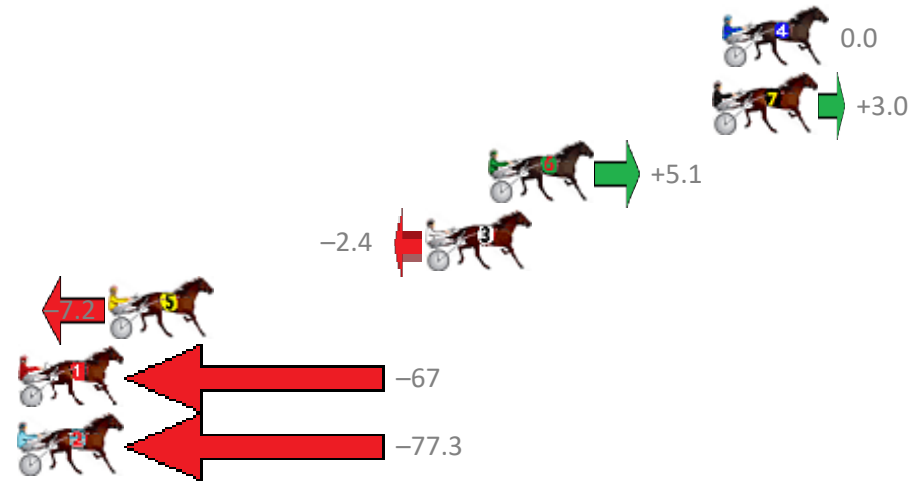

Redcliffe Race 7 Distance 2040m

Wednesday, 28 March 2018

Gross Time: 2:30.40   MileRate: 1:58.70   LeadTime: 31.10s   First Qtr: 29.30s   Second Qtr: 29.50s   Third Qtr: 29.90s   Fourth Qtr: 30.60s

No	Horse	Plc	Margin	Time	800Time (W)	400 Time (W)
4	JAZZY ARTIST	1	0.0m	2:30.40	60.50s (0)	30.60s (0)
7	NONE BETTOR	2	0.4m	2:30.43	60.27s (1)	30.46s (1)
6	GUTS	3	9.3m	2:31.11	60.11s (1)	30.29s (1)
3	BONNIE JUJON	4	11.8m	2:31.30	60.68s (1)	30.91s (0)
5	ROYAL TAZ	5	24.4m	2:32.27	61.04s (0)	30.94s (1)
1	ONE TO TANGO	6	79.1m	2:36.45	65.53s (0)	34.89s (0)
2	RUFFALO	7	83.3m	2:36.77	66.35s (0)	35.67s (0)

Finish Position and metres gained from 800m

Trots Sectionals
Powered by
www.pjdata.com.au
Home of PJ Trots Analyser

The Racing Queensland Board (trading as Racing Queensland) and provider are not responsible for the completeness or accuracy of any of the information contained herein, and makes no representations about its suitability for any purpose.