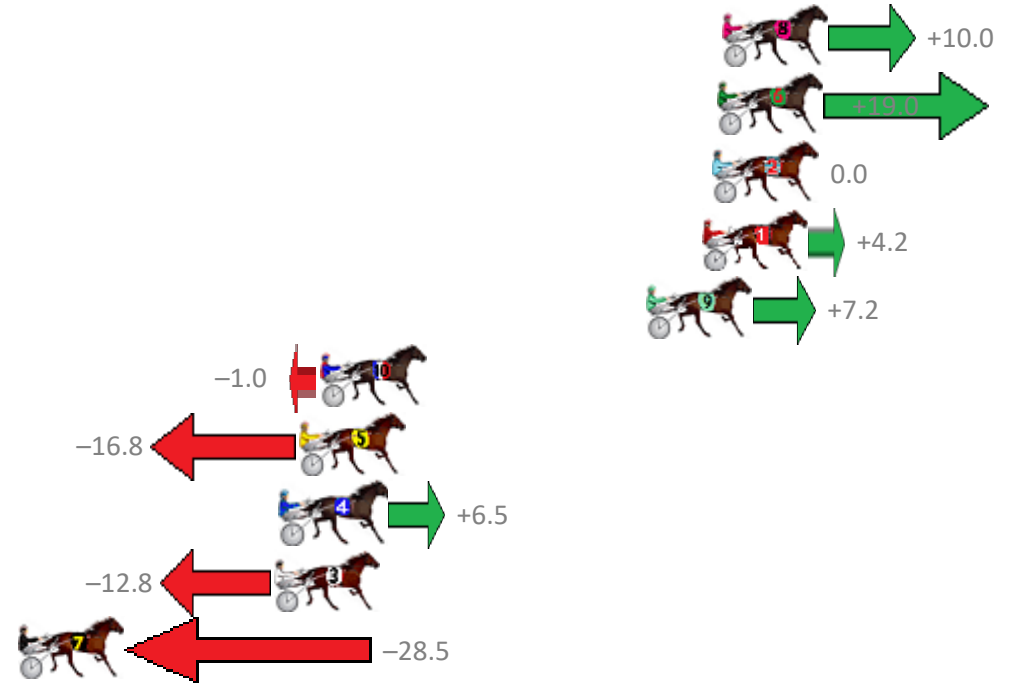

Redcliffe Race 4 Distance 2040m

Wednesday, 28 March 2018

Gross Time: 2:35.40 MileRate: 2:02.60 LeadTime: 32.60s First Qtr: 31.70s Second Qtr: 30.70s Third Qtr: 30.70s Fourth Qtr: 29.70s

No	Horse	Plc	Margin	Time	800Time (W)	400 Time (W)
8	NICKY MATTGREGOR	1	0.0m	2:35.40	59.65s (0)	28.97s (0)
6	BIG BEAT	2	0.2m	2:35.41	58.97s (2)	29.57s (2)
2	ROCKNROLL PROMISE	3	0.4m	2:35.43	60.40s (0)	29.73s (0)
1	ALWAYS A JEWEL	4	0.8m	2:35.46	60.08s (0)	29.40s (0)
9	TORQUE FEELS GOOD	5	3.0m	2:35.62	59.86s (1)	28.94s (1)
10	COAST WARNING	6	16.0m	2:36.59	60.48s (1)	29.77s (2)
5	IPANEMA BEACH	7	16.8m	2:36.65	61.67s (1)	30.65s (1)
4	PRIVATE JUJON	8	17.5m	2:36.70	59.91s (2)	30.23s (2)
3	MY SECRET TORQUE	9	17.8m	2:36.72	61.37s (1)	30.38s (1)
7	LIZ AU BETTY	10	44.3m	2:38.69	62.55s (0)	31.80s (0)

Finish Position and metres gained from 800m

Trots Sectionals
Powered by
www.pjdata.com.au
Home of PJ Trots Analyser

The Racing Queensland Board (trading as Racing Queensland) and provider are not responsible for the completeness or accuracy of any of the information contained herein, and makes no representations about its suitability for any purpose.