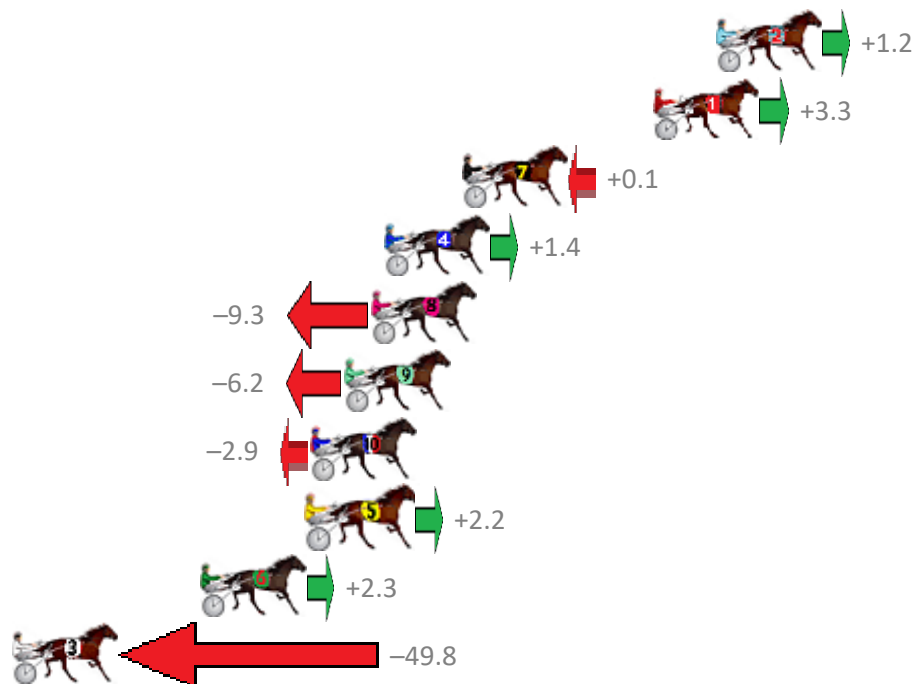

Redcliffe Race 2 Distance 1780m

Wednesday, 28 March 2018

Gross Time: 2:11.90 MileRate: 1:59.20 LeadTime: 11.40s First Qtr: 31.90s Second Qtr: 30.70s Third Qtr: 29.30s Fourth Qtr: 28.60s

No Horse	Plc	Margin	Time	800Time (W)	400 Time (W)
2 COULDNTBETOLD	1	0.0m	2:11.90	57.81s (0)	28.60s (0)
1 SHERIFF JUJON	2	2.5m	2:12.08	57.66s (0)	28.39s (0)
7 DAPPER	3	10.1m	2:12.62	57.89s (0)	28.56s (0)
4 BOB GAGE	4	13.2m	2:12.84	57.80s (0)	28.46s (0)
8 HANDSOME MAJOR	5	13.7m	2:12.88	58.57s (1)	29.15s (1)
9 KANAPALI	6	14.8m	2:12.96	58.35s (1)	28.91s (1)
10 HOT ROD HEAVEN	7	16.1m	2:13.05	58.11s (1)	28.65s (1)
5 ARBIT MAJOR	8	16.2m	2:13.06	57.74s (1)	28.21s (1)
6 MONUMENTAL	9	20.5m	2:13.37	57.73s (1)	28.16s (1)
3 WESTERN JEWELS	10	49.8m	2:15.46	61.50s (1)	32.10s (1)

Finish Position and metres gained from 800m

Trots Sectionals
Powered by
www.pjdata.com.au
Home of PJ Trots Analyser

The Racing Queensland Board (trading as Racing Queensland) and provider are not responsible for the completeness or accuracy of any of the information contained herein, and makes no representations about its suitability for any purpose.