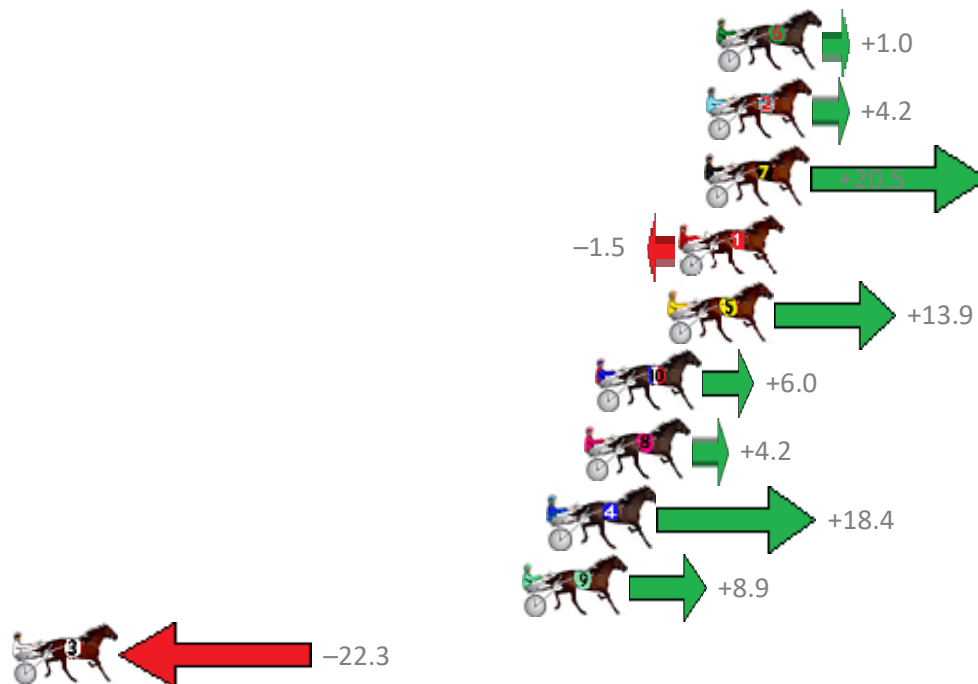

Albion Park Race 5 Distance 1660m

Saturday, 24 March 2018

Gross Time: 1:58.00 MileRate: 1:54.40 LeadTime: 3.30s First Qtr: 26.60s Second Qtr: 29.90s Third Qtr: 28.10s Fourth Qtr: 30.10s

NoHorse	Plc	Margin	Time	800Time (W)	400 Time (W)
6 COME CULLECT	1	0.0m	1:58.00	58.13s (1)	29.89s (1)
2 CHEERS KATHY	2	0.4m	1:58.03	57.89s (0)	29.74s (0)
7 REDS JET STAR	3	0.5m	1:58.04	56.71s (2)	28.96s (2)
1 JESSICA AMBER	4	1.5m	1:58.11	58.31s (0)	30.21s (0)
5 DRIVE THE DREAM	5	1.9m	1:58.14	57.19s (1)	28.90s (1)
10 CHARMS ON A ROLL	6	4.8m	1:58.36	57.76s (1)	29.45s (1)
8 GOTTA GLOW	7	5.2m	1:58.39	57.89s (0)	29.65s (0)
4 GOODTIME STRIDE	8	6.6m	1:58.50	56.86s (1)	29.27s (0)
9 MANDY KRIDEN	9	7.7m	1:58.58	57.55s (2)	29.84s (2)
3 SWEET AS CANDY	10	28.5m	2:00.14	59.82s (1)	31.55s (1)

Finish Position and metres gained from 800m

Trots Sectionals
Powered by
www.pjdata.com.au
Home of PJ Trots Analyser

The Racing Queensland Board (trading as Racing Queensland) and provider are not responsible for the completeness or accuracy of any of the information contained herein, and makes no representations about its suitability for any purpose.