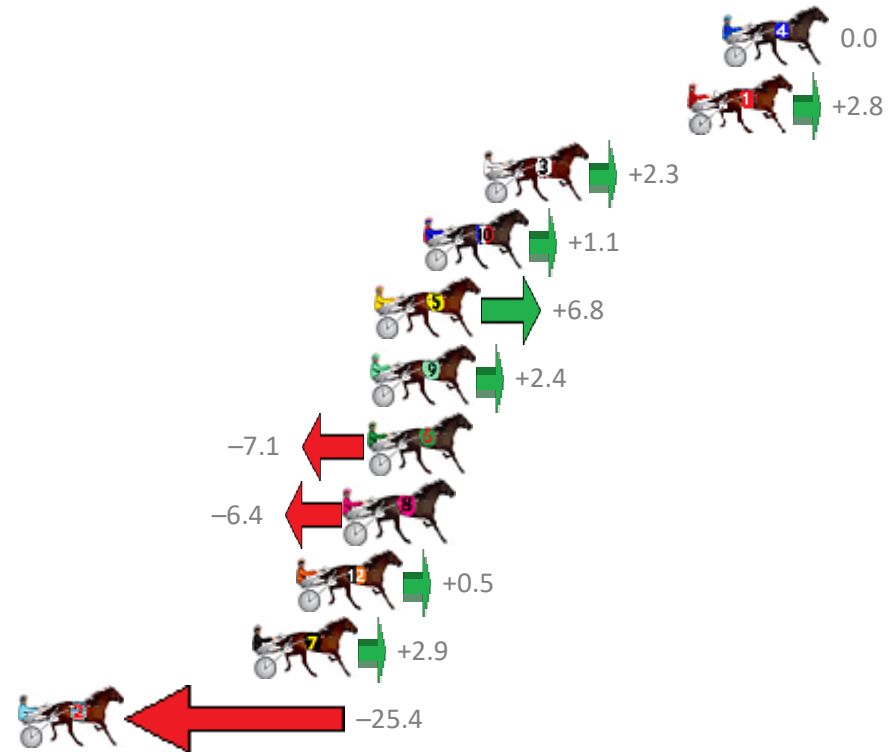

Albion Park Race 1 Distance 2138m

Saturday, 24 March 2018

Gross Time: 2:36.20 MileRate: 1:57.60 LeadTime: 38.40s First Qtr: 31.70s Second Qtr: 30.60s Third Qtr: 27.70s Fourth Qtr: 27.80s

No	Horse	Plc	Margin	Time	800Time (W)	400 Time (W)
4	MY ELUSIVE DREAM	1	0.0m	2:36.20	55.50s (0)	27.80s (0)
1	SPARKLING COLLECT	2	1.4m	2:36.30	55.31s (0)	27.61s (0)
3	DARK ENERGY	3	9.5m	2:36.86	55.34s (1)	28.22s (2)
10	ARROKEEFE	4	11.9m	2:37.03	55.42s (0)	27.54s (0)
5	FIRE AND ICE	5	13.8m	2:37.16	55.03s (1)	27.67s (2)
9	IMA GRUMPY POSSUM	6	14.0m	2:37.17	55.33s (1)	27.81s (1)
6	GERONIMO BEAU	7	14.1m	2:37.18	55.99s (1)	28.14s (1)
8	KARLOO MAC	8	15.0m	2:37.24	55.94s (0)	28.08s (0)
12	LEXUS ON THE BEACH	9	16.9m	2:37.37	55.47s (0)	27.64s (1)
7	CORPORAL LUNA	10	18.7m	2:37.50	55.30s (2)	28.32s (2)
2	RATE HIGHLY	11	28.2m	2:38.16	57.26s (1)	29.50s (1)

Finish Position and metres gained from 800m

Trots Sectionals
Powered by
www.pjdata.com.au
Home of PJ Trots Analyser

The Racing Queensland Board (trading as Racing Queensland) and provider are not responsible for the completeness or accuracy of any of the information contained herein, and makes no representations about its suitability for any purpose.