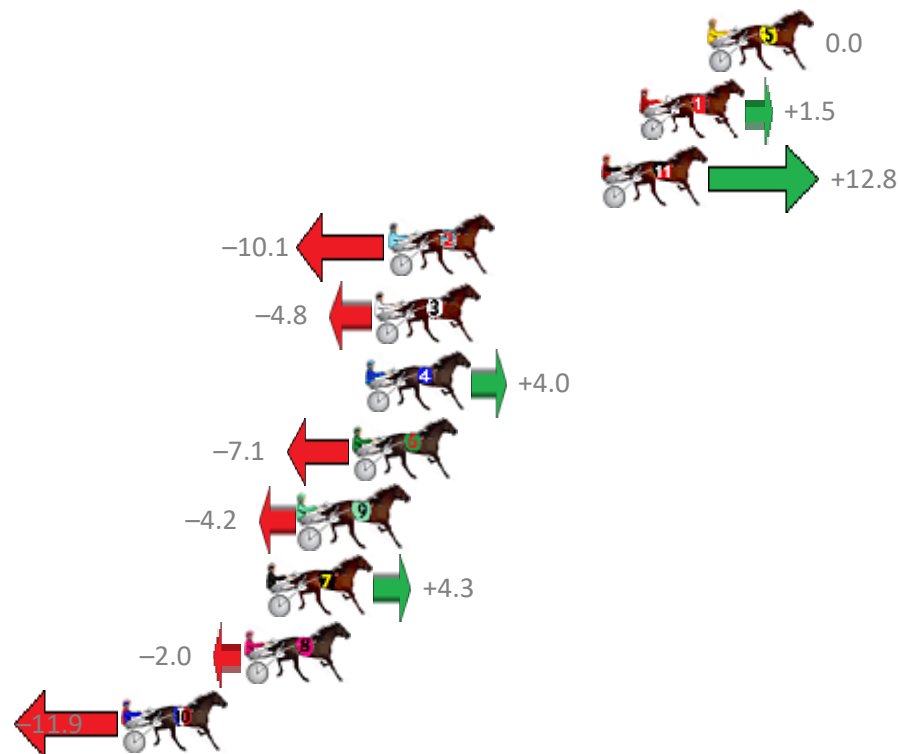

Albion Park Race 2 Distance 1660m

Saturday, 24 March 2018

Gross Time: 1:57.80 MileRate: 1:54.20 LeadTime: 3.40s First Qtr: 27.60s Second Qtr: 30.50s Third Qtr: 27.70s Fourth Qtr: 28.60s

No	Horse	Plc	Margin	Time	800Time (W)	400 Time (W)
5	BAZZAS ART	1	0.0m	1:57.80	56.30s (0)	28.60s (0)
1	ROCKNROLL MUSIC	2	2.7m	1:57.99	56.19s (0)	28.42s (0)
11	I AM SERENGETI	3	4.2m	1:58.10	55.40s (2)	28.00s (2)
2	CIRCLE LINE	4	12.7m	1:58.71	57.01s (1)	29.14s (1)
3	FIERY BLUE CHIP	5	13.2m	1:58.74	56.64s (0)	28.66s (0)
4	ELLIOTT BROMAC	6	13.6m	1:58.77	56.02s (0)	28.34s (0)
6	WEEDONS EXPRESS	7	14.1m	1:58.81	56.80s (1)	28.88s (1)
9	GET IN THE GROOVE	8	16.2m	1:58.96	56.60s (1)	28.63s (1)
7	STUUNDER	9	17.5m	1:59.05	56.00s (2)	28.61s (2)
8	MUCHO MACHO MAN	10	18.4m	1:59.12	56.44s (1)	28.41s (1)
10	WITH AUTHORITY	11	23.3m	1:59.47	57.14s (2)	29.68s (2)

Finish Position and metres gained from 800m

Trots Sectionals
Powered by
www.pjdata.com.au
Home of PJ Trots Analyser

The Racing Queensland Board (trading as Racing Queensland) and provider are not responsible for the completeness or accuracy of any of the information contained herein, and makes no representations about its suitability for any purpose.