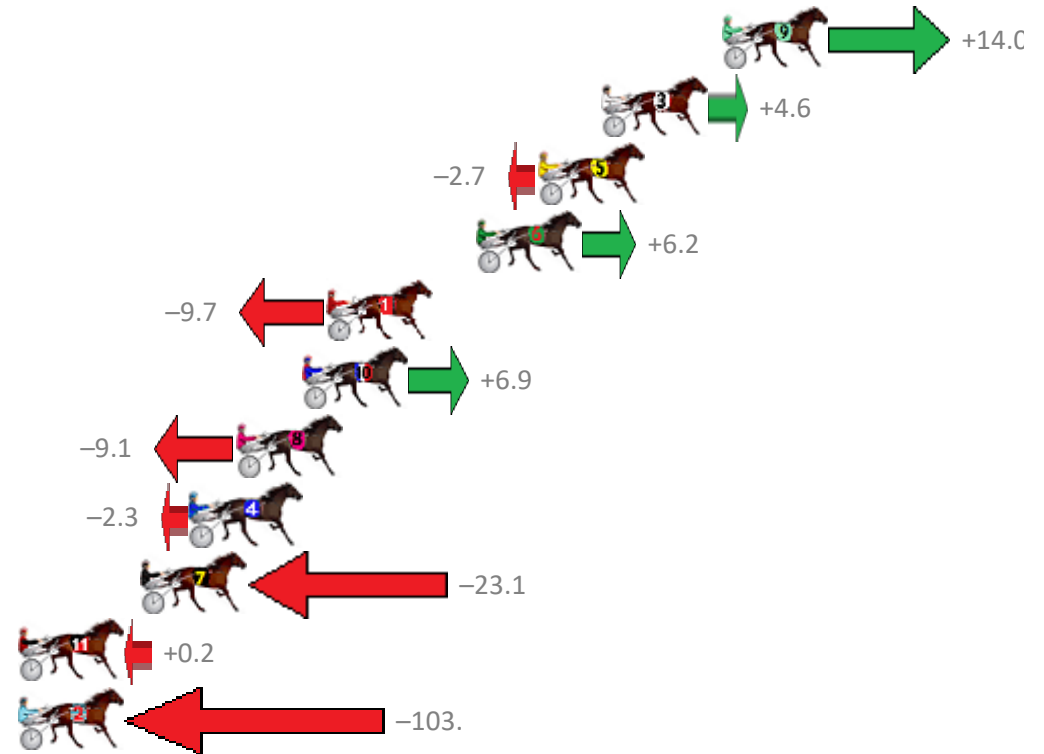

Albion Park Race 7 Distance 1660m

Saturday, 24 March 2018

Gross Time: 1:58.80 MileRate: 1:55.20 LeadTime: 3.40s First Qtr: 26.90s Second Qtr: 29.20s Third Qtr: 29.50s Fourth Qtr: 29.80s

No	Horse	Plc	Margin	Time	800Time (W)	400 Time (W)
9	BOBBIES GIRL	1	0.0m	1:58.80	58.26s (1)	29.16s (2)
3	CALVERT HOT SHOT	2	4.8m	1:59.16	58.96s (1)	29.87s (2)
5	LOTS MORE GRINS	3	7.3m	1:59.34	59.50s (1)	30.34s (1)
6	RAFFERTY DELIGHTS	4	9.8m	1:59.53	58.84s (0)	29.25s (1)
1	BLISSFULINFIDELITY	5	15.7m	1:59.97	60.02s (0)	30.06s (0)
10	BRONZE ECSTASY	6	16.7m	2:00.04	58.79s (1)	29.54s (2)
8	JUSTATIC	7	19.3m	2:00.24	59.97s (0)	29.35s (1)
4	WEASEL	8	21.1m	2:00.37	59.47s (1)	30.21s (2)
7	JACKS AT THE BEACH	9	23.1m	2:00.52	61.01s (1)	31.19s (0)
11	MY AJAYE	10	28.2m	2:00.90	59.29s (1)	30.01s (2)
2	GRINYDONTCHA	11	105.4m	2:06.65	66.98s (0)	35.92s (0)

Finish Position and metres gained from 800m

Trots Sectionals
Powered by
www.pjdata.com.au
Home of PJ Trots Analyser

The Racing Queensland Board (trading as Racing Queensland) and provider are not responsible for the completeness or accuracy of any of the information contained herein, and makes no representations about its suitability for any purpose.