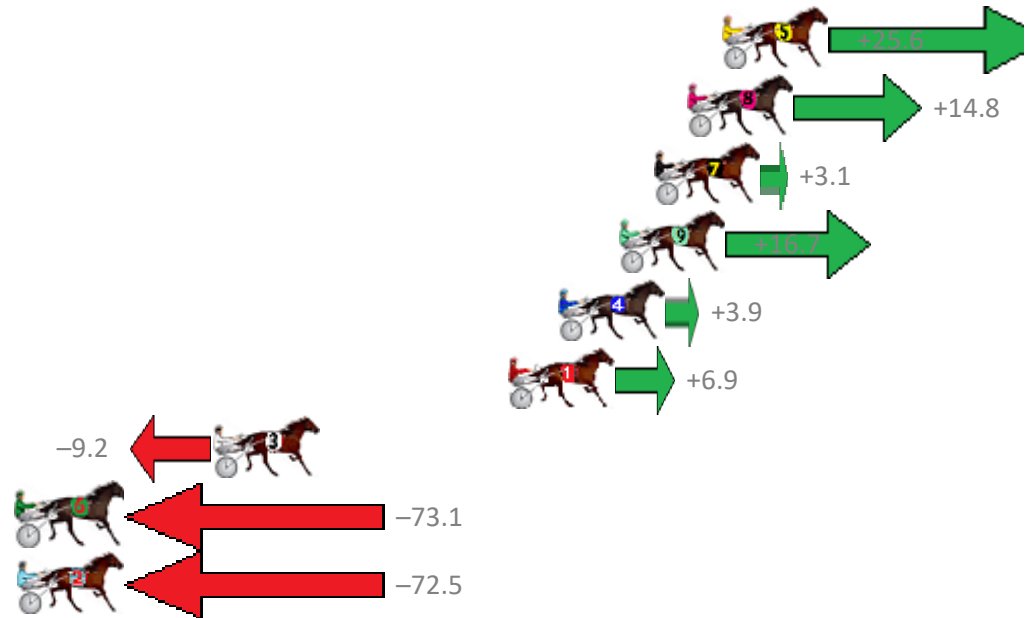

Albion Park Race 8 Distance 2138m

Saturday, 24 March 2018

Gross Time: 2:32.90 MileRate: 1:55.10 LeadTime: 35.20s First Qtr: 28.30s Second Qtr: 29.90s Third Qtr: 29.30s Fourth Qtr: 30.20s

No	Horse	Plc	Margin	Time	800Time (W)	400 Time (W)
5	BROADWAY PLAYBOY	1	0.0m	2:32.90	57.60s (1)	29.97s (1)
8	OVERLAP	2	1.4m	2:33.01	58.40s (0)	29.02s (3)
7	MIND THE WIRE	3	2.7m	2:33.10	59.27s (1)	30.03s (0)
9	EXCEPTIONAL MACH	4	4.1m	2:33.21	58.26s (1)	30.51s (0)
4	MONTANA FALCON	5	6.5m	2:33.39	59.21s (0)	29.91s (1)
1	THE PACMAN	6	8.5m	2:33.54	58.99s (1)	30.04s (3)
3	MAX RICHTER	7	20.2m	2:34.43	60.18s (1)	30.73s (2)
6	BULL MARKET	8	73.1m	2:38.42	64.94s (0)	34.93s (0)
2	SUPALINER	9	98.9m	2:40.37	64.89s (0)	34.57s (0)

Finish Position and metres gained from 800m

Trots Sectionals
Powered by
www.pjdata.com.au
Home of PJ Trots Analyser

The Racing Queensland Board (trading as Racing Queensland) and provider are not responsible for the completeness or accuracy of any of the information contained herein, and makes no representations about its suitability for any purpose.