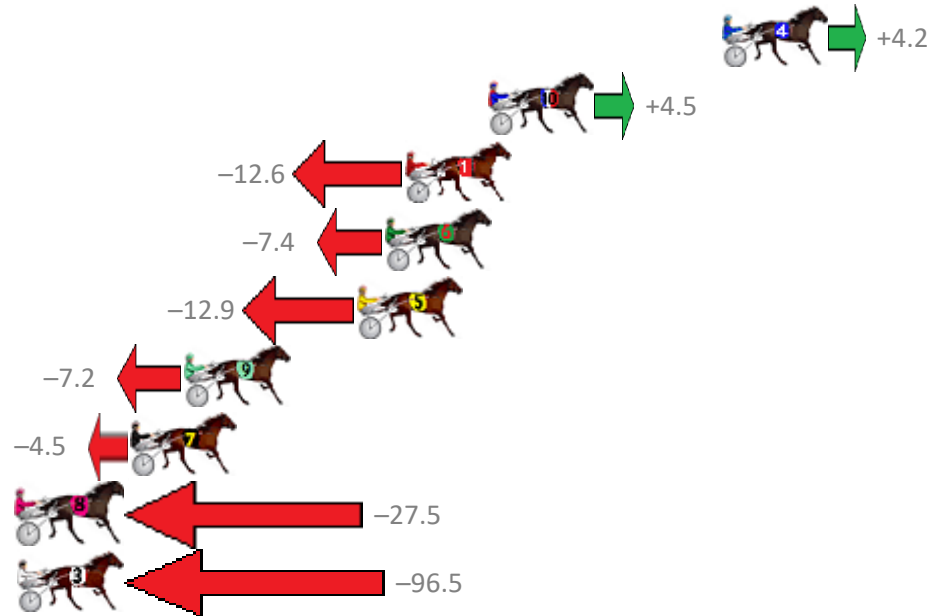

Albion Park Race 9 Distance 1660m

Saturday, 24 March 2018

Gross Time: 1:57.60 MileRate: 1:54.00 LeadTime: 3.60s First Qtr: 27.40s Second Qtr: 28.50s Third Qtr: 29.10s Fourth Qtr: 29.00s

No	Horse	Plc	Margin	Time	800Time (W)	400 Time (W)
4	YANKEE STRUTTER	1	0.0m	1:57.60	57.79s (0)	28.68s (0)
10	LEVI JADE	2	9.3m	1:58.27	57.77s (0)	28.82s (1)
1	RIVERLEIGH ROCKET	3	12.6m	1:58.51	59.02s (0)	29.91s (0)
6	OUR QUINN	4	13.4m	1:58.57	58.64s (2)	29.68s (2)
5	SURFACE TO AIR	5	14.5m	1:58.65	59.04s (1)	29.54s (1)
9	KURAHAUPO GAMBLER	6	21.4m	1:59.15	58.62s (1)	29.88s (2)
7	WASTE OF TIME	7	23.5m	1:59.30	58.43s (1)	29.67s (2)
8	JACCKA LONNY	8	36.7m	2:00.26	60.10s (0)	30.67s (0)
3	NOTTELLINYA	9	105.9m	2:05.28	65.11s (1)	34.95s (0)

Finish Position and metres gained from 800m

Trots Sectionals
Powered by
www.pjdata.com.au
Home of PJ Trots Analyser

The Racing Queensland Board (trading as Racing Queensland) and provider are not responsible for the completeness or accuracy of any of the information contained herein, and makes no representations about its suitability for any purpose.