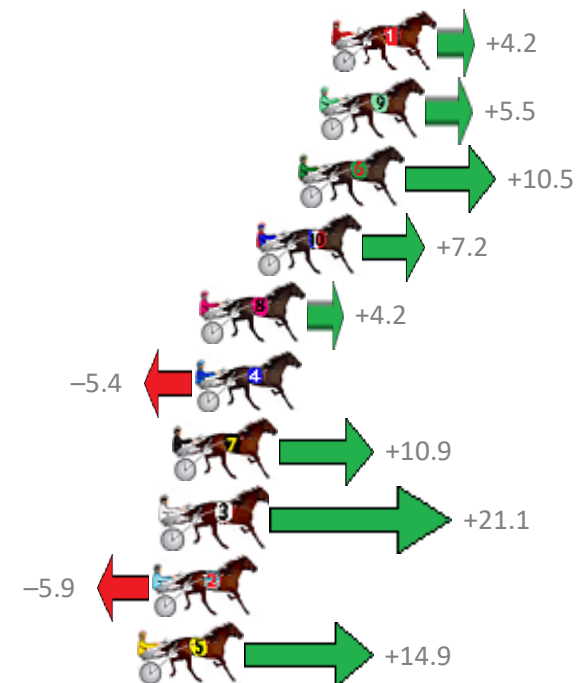

Albion Park Race 3 Distance 1660m

Saturday, 24 March 2018

Gross Time: 1:57.80 MileRate: 1:54.20 LeadTime: 3.40s First Qtr: 27.30s Second Qtr: 31.00s Third Qtr: 27.70s Fourth Qtr: 28.40s

No	Horse	Plc	Margin	Time	800Time (W)	400 Time (W)
1	AMAJORJO	1	0.0m	1:57.80	55.81s (0)	28.07s (0)
9	CELESTIAL ARDEN	2	0.5m	1:57.84	55.71s (1)	28.00s (1)
6	OUR HI JINX	3	1.3m	1:57.89	55.36s (2)	28.38s (2)
10	JOYS A BABE	4	3.0m	1:58.01	55.60s (1)	27.87s (1)
8	EXPRESSIONIST	5	5.2m	1:58.17	55.81s (0)	28.07s (0)
4	MAJESTIC MAJOR	6	5.4m	1:58.18	56.48s (0)	28.78s (0)
7	THE SPACE INVADER	7	6.3m	1:58.25	55.34s (2)	28.35s (2)
3	VILLAGE WITCH	8	6.7m	1:58.28	54.62s (1)	27.77s (1)
2	IDEAL SCOTT	9	7.1m	1:58.30	56.51s (1)	28.83s (1)
5	MAKO BANNER	10	7.7m	1:58.35	55.06s (2)	28.07s (2)

Finish Position and metres gained from 800m

Trots Sectionals
Powered by
www.pjdata.com.au
Home of PJ Trots Analyser

The Racing Queensland Board (trading as Racing Queensland) and provider are not responsible for the completeness or accuracy of any of the information contained herein, and makes no representations about its suitability for any purpose.