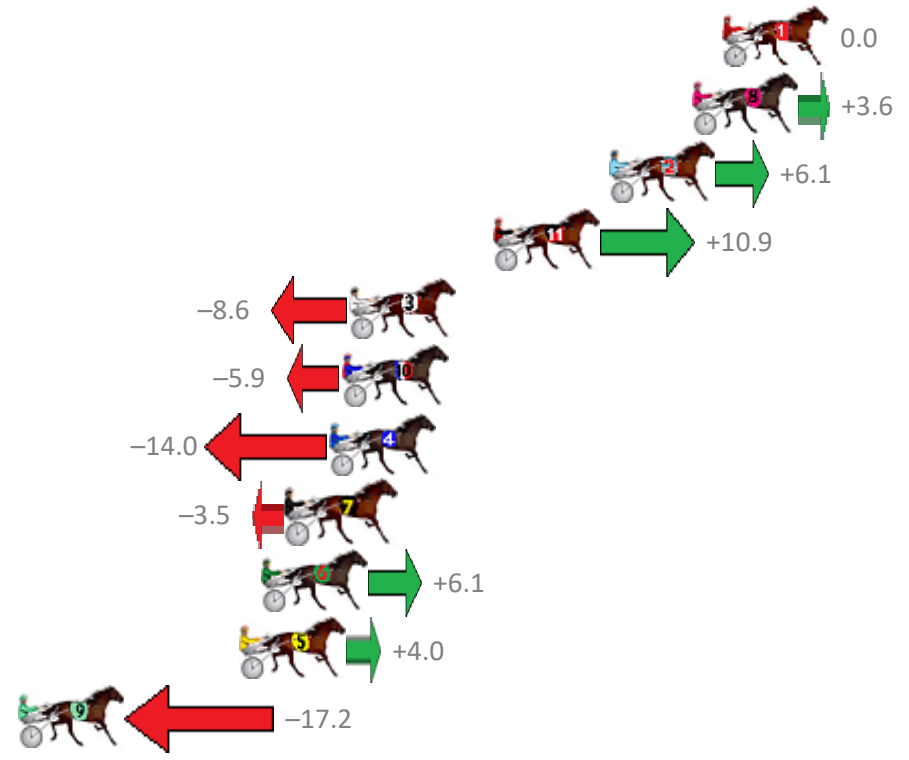

Albion Park Race 6 Distance 2138m

Saturday, 24 March 2018

Gross Time: 2:33.90 MileRate: 1:55.90 LeadTime: 36.80s First Qtr: 31.30s Second Qtr: 29.50s Third Qtr: 27.80s Fourth Qtr: 28.50s

No	Horse	Plc	Margin	Time	800Time (W)	400 Time (W)
1	CHAL FIRE	1	0.0m	2:33.90	56.30s (0)	28.50s (0)
8	SPEEDIE MCARDLE	2	1.2m	2:33.99	56.05s (0)	28.26s (0)
2	ANYCHANCE	3	4.5m	2:34.22	55.87s (1)	28.19s (2)
11	TOP TRIO	4	9.1m	2:34.55	55.53s (1)	28.58s (1)
3	SWEET AS	5	14.8m	2:34.95	56.91s (1)	29.24s (2)
10	WEE JIMMY	6	15.1m	2:34.98	56.72s (0)	28.92s (0)
4	DON BOSTON	7	15.6m	2:35.01	57.29s (1)	29.43s (1)
7	LOMBO RANMILES	8	17.3m	2:35.13	56.55s (0)	28.71s (0)
6	CHANGE OF MIND	9	18.3m	2:35.20	55.87s (1)	28.58s (1)
5	COLD IDEAL	10	19.2m	2:35.27	56.02s (2)	28.51s (2)
9	SAMMYS A KRIDEN	11	32.8m	2:36.24	57.51s (1)	29.83s (2)

Finish Position and metres gained from 800m

Trots Sectionals
Powered by
www.pjdata.com.au
Home of PJ Trots Analyser

The Racing Queensland Board (trading as Racing Queensland) and provider are not responsible for the completeness or accuracy of any of the information contained herein, and makes no representations about its suitability for any purpose.