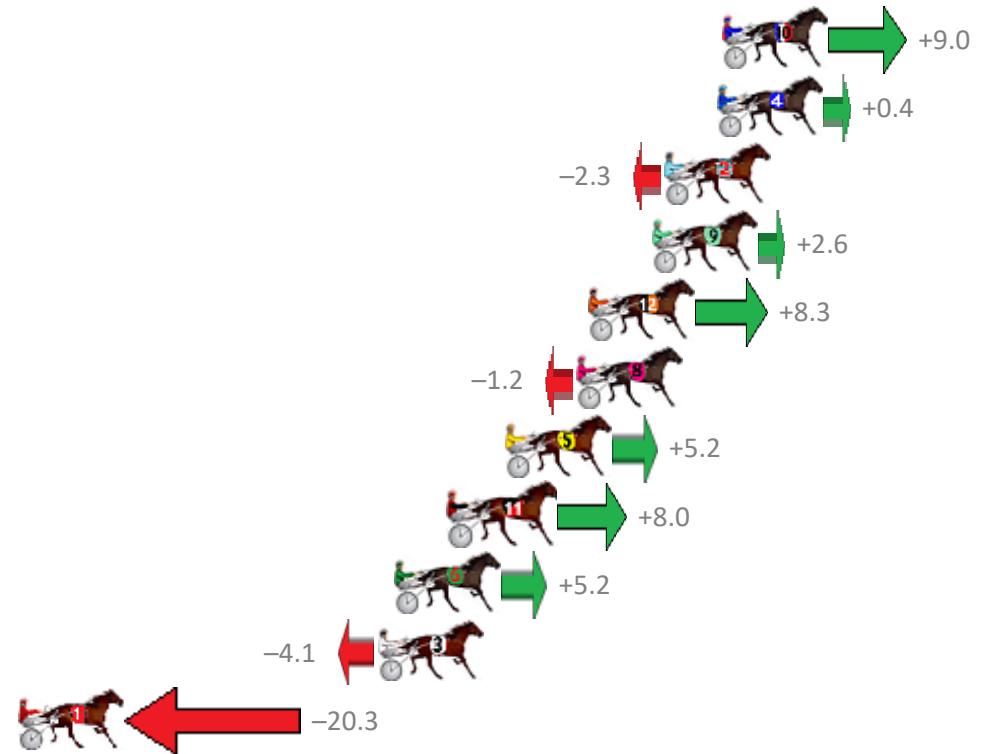

Albion Park Race 4 Distance 2138m

Saturday, 24 March 2018

Gross Time: 2:31.50 MileRate: 1:54.10 LeadTime: 35.90s First Qtr: 28.50s Second Qtr: 28.90s Third Qtr: 28.80s Fourth Qtr: 29.40s

No	Horse	Plc	Margin	Time	800Time (W)	400 Time (W)
10	POLISHED ROCKS	1	0.0m	2:31.50	57.55s (0)	28.93s (0)
4	GANGSTER BOY	2	0.2m	2:31.51	58.17s (1)	29.41s (1)
2	STORMONT CZAR	3	2.3m	2:31.67	58.37s (0)	29.48s (0)
9	BETTABE PERFECT	4	2.8m	2:31.71	58.01s (1)	29.34s (2)
12	OUTLAW FELLA	5	5.3m	2:31.89	57.60s (0)	28.98s (0)
8	FEEL THE COURAGE	6	5.8m	2:31.93	58.29s (0)	29.50s (1)
5	MAGIC OATS	7	8.6m	2:32.13	57.82s (1)	29.41s (2)
11	MAFUTA VAUTIN	8	10.8m	2:32.29	57.62s (0)	29.19s (1)
6	MAYWYNS BEST	9	13.0m	2:32.46	57.82s (1)	29.39s (2)
3	WESTERN BLAZE	10	13.7m	2:32.51	58.50s (1)	29.72s (1)
1	FRANKIE ROCKS	11	65.3m	2:36.30	59.68s (0)	31.26s (0)

Finish Position and metres gained from 800m

Trots Sectionals
Powered by
www.pjdata.com.au
Home of PJ Trots Analyser

The Racing Queensland Board (trading as Racing Queensland) and provider are not responsible for the completeness or accuracy of any of the information contained herein, and makes no representations about its suitability for any purpose.