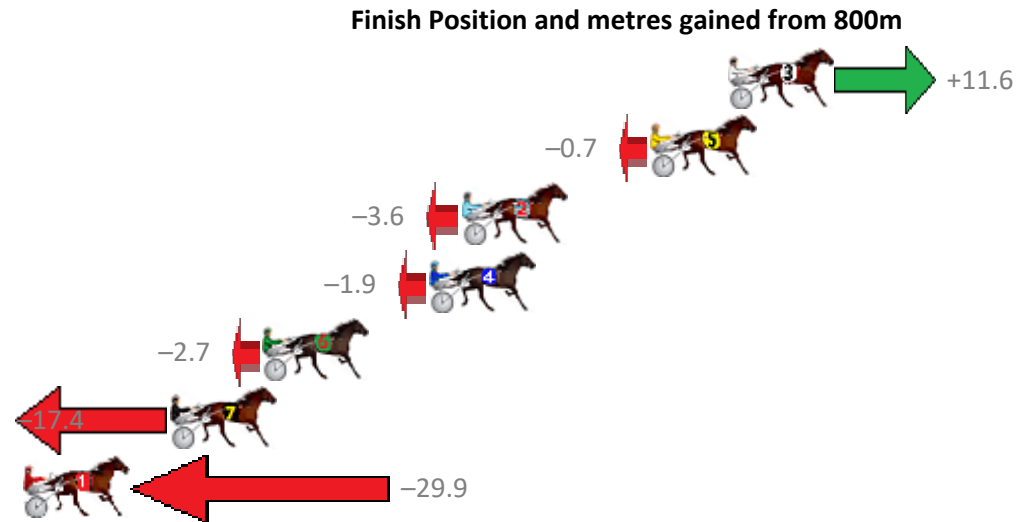

Redcliffe Race 6 Distance 1780m

Wednesday, 21 March 2018

Gross Time: 2:16.40 MileRate: 2:03.30 LeadTime: 12.40s First Qtr: 30.50s Second Qtr: 31.90s Third Qtr: 30.90s Fourth Qtr: 30.70s

No	Horse	Plc	Margin	Time	800Time (W)	400 Time (W)
3	SONNY ORLANDO	1	0.0m	2:16.40	60.71s (1)	29.92s (2)
5	MANY DELIGHTS	2	3.1m	2:16.64	61.65s (1)	30.83s (2)
2	JUST CALL ME GOOSE	3	10.6m	2:17.21	61.88s (1)	31.07s (2)
4	SCOTT TOM	4	11.9m	2:17.31	61.75s (0)	31.20s (0)
6	LADY ELL AYE	5	18.5m	2:17.82	61.81s (1)	30.97s (1)
7	ZORRO BROMAC	6	22.2m	2:18.10	62.94s (0)	32.40s (0)
1	PONOVER	7	29.9m	2:18.69	63.90s (0)	32.87s (1)