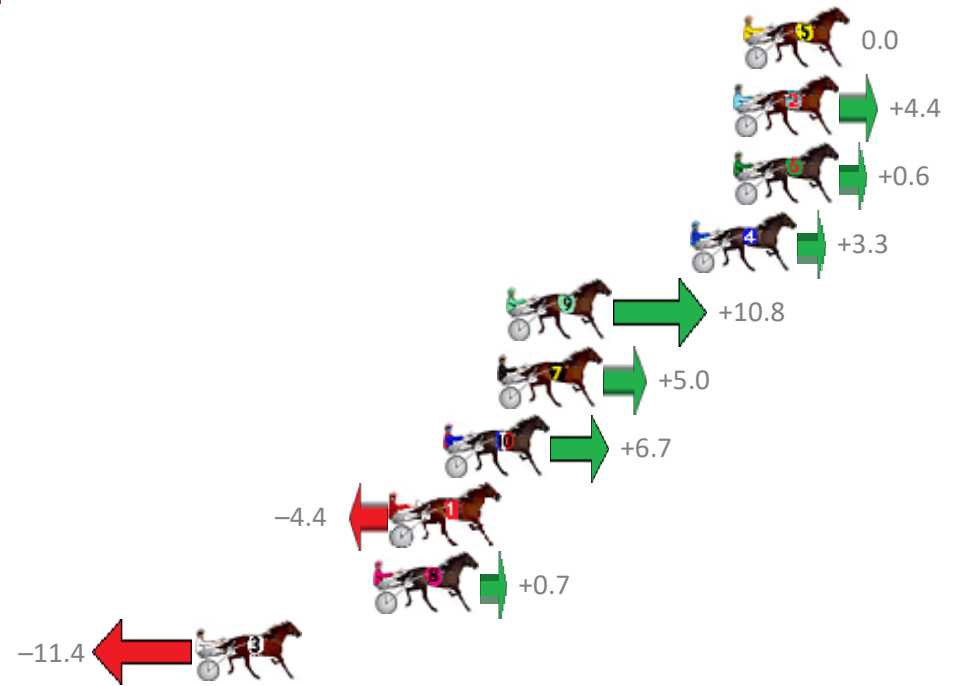

Redcliffe Race 2 Distance 1780m

Wednesday, 21 March 2018

Gross Time: 2:16.90 MileRate: 2:03.80 LeadTime: 11.40s First Qtr: 31.20s Second Qtr: 33.80s Third Qtr: 29.60s Fourth Qtr: 30.90s

No	Horse	Plc	Margin	Time	800Time (W)	400 Time (W)
5	LYNCHMAN	1	0.0m	2:16.90	60.50s (0)	30.90s (0)
2	PITTSWORTH MAN	2	0.4m	2:16.93	60.17s (0)	30.58s (0)
6	WEASEL	3	0.4m	2:16.93	60.45s (1)	30.67s (1)
4	FLASHING GOOD TIME	4	2.1m	2:17.06	60.25s (1)	30.54s (2)
9	ARCHIECANO	5	9.4m	2:17.63	59.68s (1)	29.86s (1)
7	WRITEABOUTCHELSEA	6	9.8m	2:17.66	60.12s (0)	30.27s (0)
10	CAGNEY	7	11.9m	2:17.82	59.99s (2)	30.41s (2)
1	BOLTENIN	8	14.0m	2:17.98	60.83s (0)	30.95s (0)
8	SANTASTIC PRINCESS	9	14.7m	2:18.04	60.45s (1)	30.61s (1)
3	LIGHTHORSE	10	21.8m	2:18.58	61.36s (1)	31.50s (1)

Finish Position and metres gained from 800m

Trots Sectionals
Powered by
www.pjdata.com.au
Home of PJ Trots Analyser

The Racing Queensland Board (trading as Racing Queensland) and provider are not responsible for the completeness or accuracy of any of the information contained herein, and makes no representations about its suitability for any purpose.