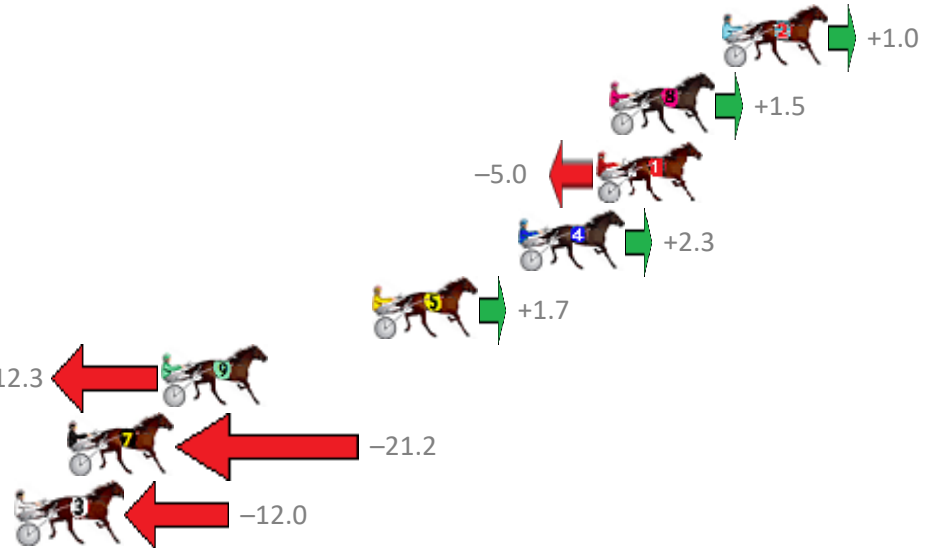

Redcliffe Race 4 Distance 1780m

Wednesday, 21 March 2018

Gross Time: 2:15.50 MileRate: 2:02.50 LeadTime: 11.70s First Qtr: 32.40s Second Qtr: 32.50s Third Qtr: 29.80s Fourth Qtr: 29.10s

No	Horse	Plc	Margin	Time	800Time (W)	400 Time (W)
2	THE FRAME	1	0.0m	2:15.50	58.83s (1)	29.06s (1)
8	BUDDY BABCOCK	2	4.5m	2:15.83	58.79s (1)	29.05s (1)
1	BIG BEAT	3	5.0m	2:15.86	59.27s (0)	29.46s (0)
4	ALWAYS A JEWEL	4	8.1m	2:16.09	58.73s (1)	28.98s (1)
5	ROCKNROLL PROMISE	5	13.9m	2:16.51	58.77s (1)	29.01s (1)
9	MILLY BROMAC	6	22.3m	2:17.12	59.81s (0)	29.73s (0)
7	HOT DOGMA	7	26.0m	2:17.39	60.46s (0)	30.48s (0)
3	JULES AND DENISE	8	34.6m	2:18.02	59.78s (0)	30.25s (0)

Finish Position and metres gained from 800m

Trots Sectionals
Powered by
www.pjdata.com.au
Home of PJ Trots Analyser

The Racing Queensland Board (trading as Racing Queensland) and provider are not responsible for the completeness or accuracy of any of the information contained herein, and makes no representations about its suitability for any purpose.