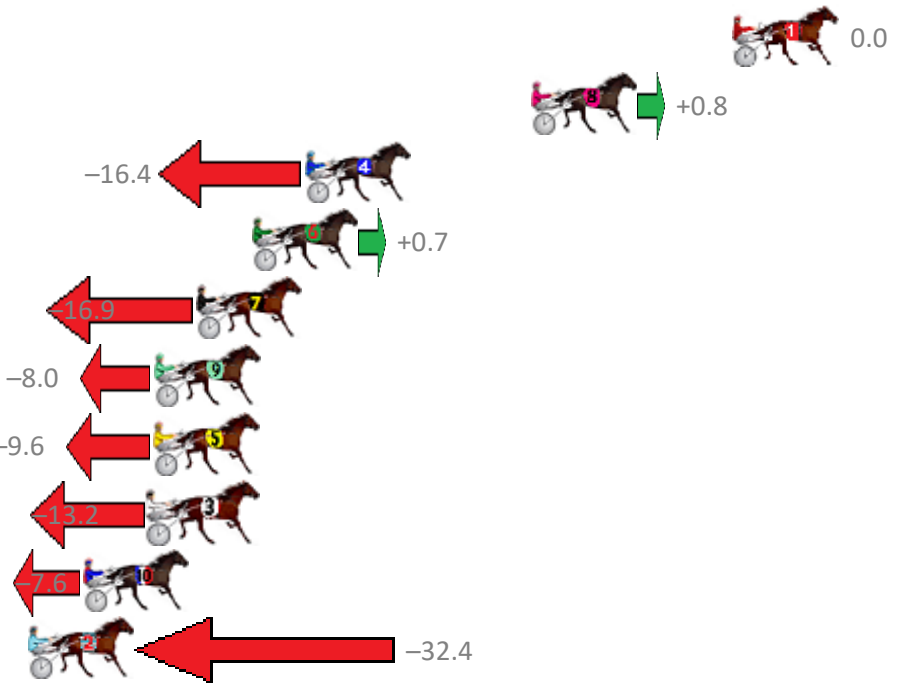

Redcliffe Race 3 Distance 1780m

Wednesday, 21 March 2018

Gross Time: 2:11.10 MileRate: 1:58.50 LeadTime: 11.90s First Qtr: 28.60s Second Qtr: 30.60s Third Qtr: 30.40s Fourth Qtr: 29.60s

No	Horse	Plc	Margin	Time	800Time (W)	400 Time (W)
1	RARING TO GO	1	0.0m	2:11.10	60.00s (0)	29.60s (0)
8	MONUMENTAL	2	8.0m	2:11.69	59.94s (0)	29.53s (0)
4	JAZZY ARTIST	3	17.0m	2:12.36	61.23s (1)	30.74s (1)
6	SPONDOOLEY	4	19.1m	2:12.51	59.95s (1)	29.33s (1)
7	ROYAL TAZ	5	21.3m	2:12.68	61.27s (0)	30.85s (0)
9	HOT ROD HEAVEN	6	23.0m	2:12.80	60.60s (1)	29.96s (1)
5	TARIN KOWT	7	23.0m	2:12.80	60.72s (0)	30.24s (0)
3	STEEVEJAY	8	23.2m	2:12.82	60.99s (1)	30.33s (2)
10	GUTS	9	25.8m	2:13.01	60.57s (0)	30.07s (0)
2	SUMMER MONEY	10	37.8m	2:13.90	62.43s (1)	31.63s (1)

Finish Position and metres gained from 800m

Trots Sectionals
Powered by
www.pjdata.com.au
Home of PJ Trots Analyser

The Racing Queensland Board (trading as Racing Queensland) and provider are not responsible for the completeness or accuracy of any of the information contained herein, and makes no representations about its suitability for any purpose.