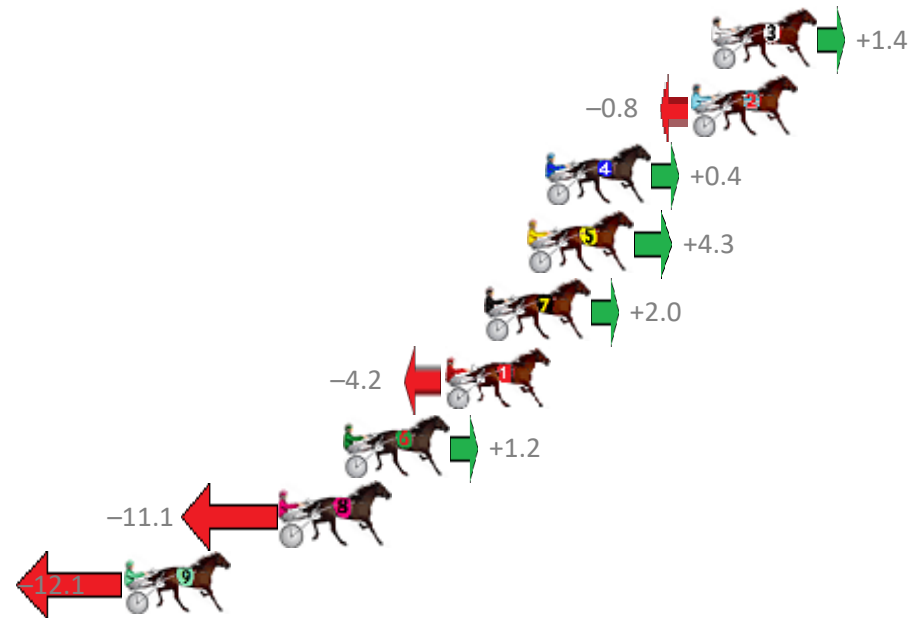

Redcliffe Race 1 Distance 2040m

Wednesday, 21 March 2018

Gross Time: 2:35.50 MileRate: 2:02.70 LeadTime: 32.50s First Qtr: 32.30s Second Qtr: 31.30s Third Qtr: 29.20s Fourth Qtr: 30.20s

No	Horse	Plc	Margin	Time	800Time (W)	400 Time (W)
3	WESTERN JEWELS	1	0.0m	2:35.50	59.30s (1)	29.78s (1)
2	MIDNIGHT BENDER	2	0.8m	2:35.56	59.46s (0)	30.26s (0)
4	MACH SAM	3	6.6m	2:36.00	59.37s (2)	30.05s (2)
5	BOB GAGE	4	7.3m	2:36.05	59.08s (2)	29.75s (2)
7	SPLASH OF GOLD	5	9.0m	2:36.18	59.25s (0)	29.90s (0)
1	ILLAWONG LIVELY	6	10.6m	2:36.30	59.71s (0)	30.34s (0)
6	ONYAJANS	7	14.6m	2:36.60	59.31s (0)	29.96s (0)
8	COLADA RAINBOW	8	17.1m	2:36.79	60.22s (1)	30.72s (1)
9	TIME TRAVELLER	9	23.3m	2:37.26	60.30s (1)	30.71s (1)

Finish Position and metres gained from 800m

Trots Sectionals
Powered by
www.pjdata.com.au
Home of PJ Trots Analyser