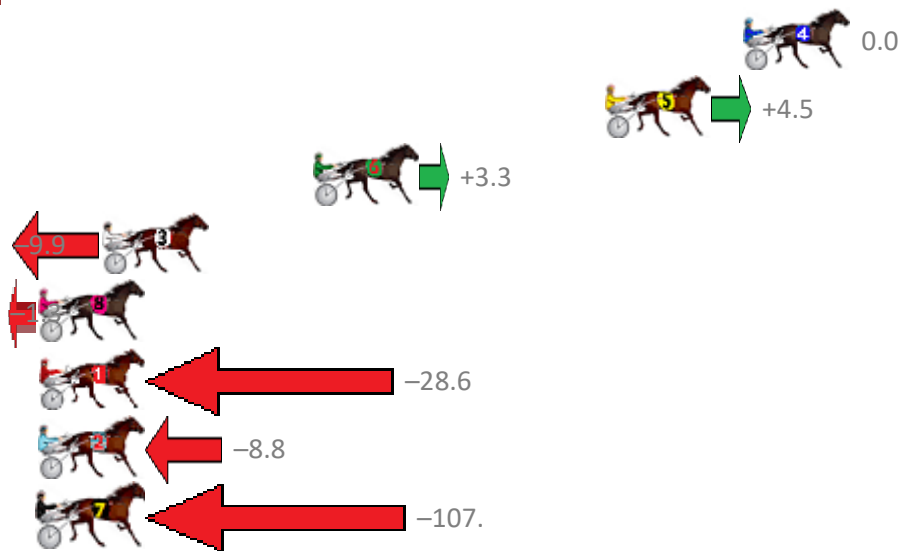

Albion Park Race 1 Distance 2138m

Friday, 16 March 2018

Gross Time: 2:42.30 MileRate: 2:01.60 LeadTime: 41.50s First Qtr: 30.10s Second Qtr: 30.30s Third Qtr: 29.70s Fourth Qtr: 30.70s

No	Horse	Plc	Margin	Time	800Time (W)	400 Time (W)
4	STONED AGAIN	1	0.0m	2:42.30	60.40s (0)	30.70s (0)
5	LANSBURY	2	5.5m	2:42.72	60.06s (0)	30.49s (1)
6	ASTRAL RULER	3	17.1m	2:43.61	60.15s (0)	30.78s (0)
3	PRINCESS JESSICA	4	25.5m	2:44.26	61.15s (0)	31.48s (1)
8	NORTHERN MUSCLE	5	28.7m	2:44.50	60.50s (0)	30.45s (3)
1	NORAHS FLING	6	33.8m	2:44.89	62.56s (0)	32.70s (0)
2	EL SWAVO	7	52.2m	2:46.31	61.06s (1)	31.33s (0)
7	FLASH ANGUS	8	151.2m	2:53.90	68.52s (0)	37.24s (0)

Finish Position and metres gained from 800m

Trots Sectionals
Powered by
www.pjdata.com.au
Home of PJ Trots Analyser

The Racing Queensland Board (trading as Racing Queensland) and provider are not responsible for the completeness or accuracy of any of the information contained herein, and makes no representations about its suitability for any purpose.