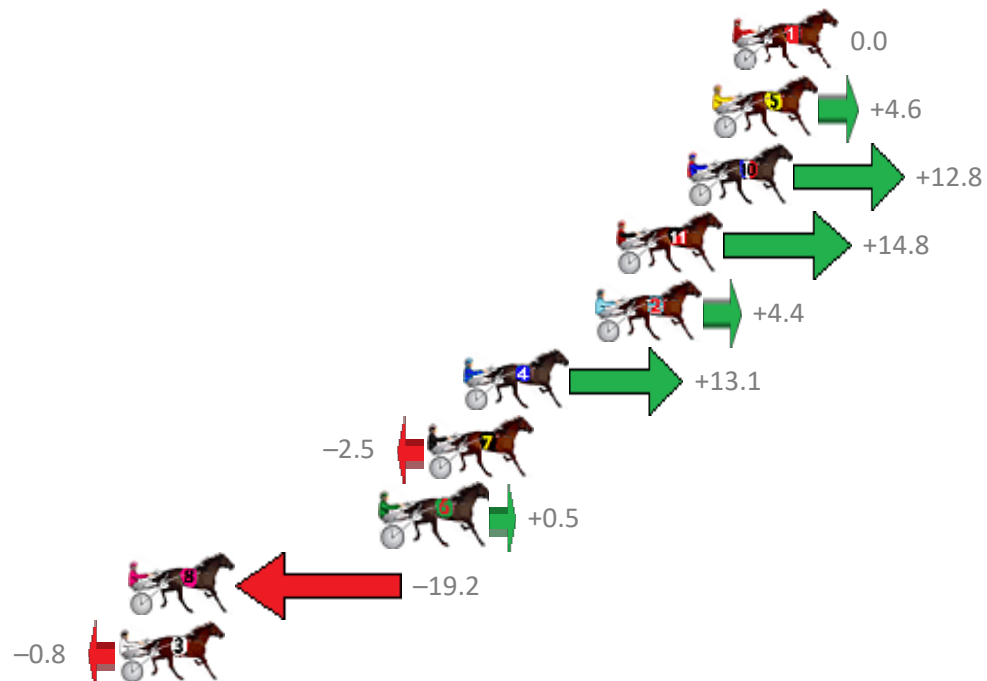

Albion Park Race 5 Distance 1660m

Friday, 16 March 2018

Gross Time: 1:58.70 MileRate: 1:55.10 LeadTime: 3.40s First Qtr: 28.10s Second Qtr: 31.90s Third Qtr: 27.30s Fourth Qtr: 28.00s

No Horse	Plc	Margin	Time	800Time (W)	400 Time (W)
1 CIRCLE LINE	1	0.0m	1:58.70	55.30s (0)	28.00s (0)
5 THREE OF THE BEST	2	0.8m	1:58.76	54.98s (1)	27.83s (1)
10 ELENIARK	3	1.8m	1:58.83	54.42s (1)	27.62s (2)
11 LUCIFERS LEGEND	4	4.6m	1:59.02	54.28s (1)	27.44s (2)
2 BET IM SPECIAL	5	5.4m	1:59.08	55.00s (1)	27.85s (1)
4 MANDY KRIDEN	6	10.7m	1:59.45	54.39s (2)	27.36s (2)
7 CORPORAL LUNA	7	12.1m	1:59.55	55.47s (0)	27.73s (1)
6 CHEERS KATHY	8	13.9m	1:59.67	55.27s (0)	27.68s (0)
8 JUDAH BEN HUR	9	24.0m	2:00.38	56.63s (0)	29.02s (0)
3 RIVERLEIGH WILLIAM	10	24.4m	2:00.41	55.36s (1)	28.13s (1)

Finish Position and metres gained from 800m

Trots Sectionals
Powered by
www.pjdata.com.au
Home of PJ Trots Analyser

The Racing Queensland Board (trading as Racing Queensland) and provider are not responsible for the completeness or accuracy of any of the information contained herein, and makes no representations about its suitability for any purpose.