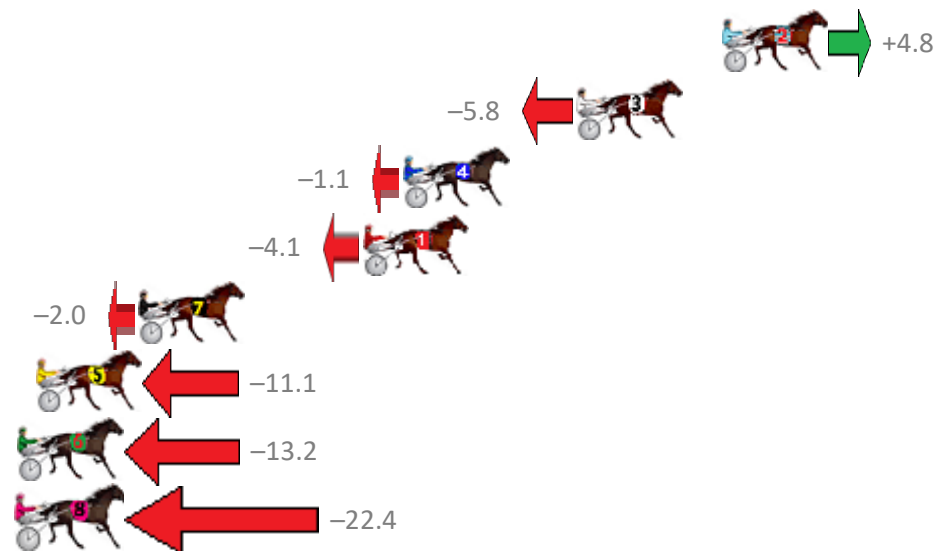

Albion Park Race 2 Distance 1660m

Friday, 16 March 2018

Gross Time: 1:59.40 MileRate: 1:55.80 LeadTime: 3.50s First Qtr: 28.50s Second Qtr: 30.90s Third Qtr: 28.00s Fourth Qtr: 28.50s

No	Horse	Plc	Margin	Time	800Time (W)	400 Time (W)
2	DARBY BRIGHTS	1	0.0m	1:59.40	56.16s (0)	28.16s (0)
3	GOT THE GOODS	2	5.8m	1:59.81	56.91s (0)	28.91s (0)
4	MAJOR GENERALJUJON	3	12.7m	2:00.30	56.58s (1)	29.02s (1)
1	NAUGHTYINHEAVEN	4	14.3m	2:00.42	56.79s (0)	28.72s (0)
7	NOTMUCHUPTOP	5	23.2m	2:01.05	56.64s (1)	28.87s (1)
5	MIGHTY MONTANA	6	27.3m	2:01.35	57.28s (1)	29.52s (1)
6	HIGH ON MONTANA	7	29.0m	2:01.47	57.43s (0)	29.40s (0)
8	OUR DASHER	8	45.8m	2:02.66	58.08s (0)	29.84s (0)

Finish Position and metres gained from 800m

Trots Sectionals
Powered by
www.pjdata.com.au
Home of PJ Trots Analyser

The Racing Queensland Board (trading as Racing Queensland) and provider are not responsible for the completeness or accuracy of any of the information contained herein, and makes no representations about its suitability for any purpose.