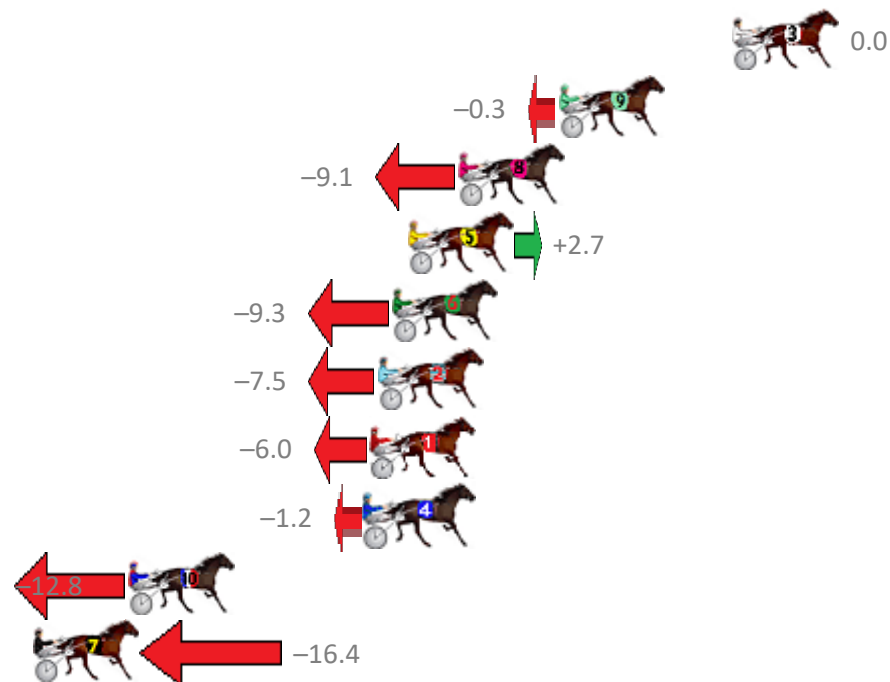

Albion Park Race 6 Distance 2138m

Friday, 16 March 2018

Gross Time: 2:37.60 MileRate: 1:58.70 LeadTime: 36.80s First Qtr: 31.40s Second Qtr: 31.90s Third Qtr: 27.80s Fourth Qtr: 29.70s

No	Horse	Plc	Margin	Time	800Time (W)	400 Time (W)
3	MY AJAYE	1	0.0m	2:37.60	57.50s (0)	29.60s (0)
9	HARD TO HEAR	2	6.9m	2:38.11	57.52s (2)	30.21s (2)
8	DIABOLO STAR	3	10.9m	2:38.41	58.15s (1)	30.30s (1)
5	ASHLEYS ANGEL	4	12.9m	2:38.56	57.31s (2)	29.59s (2)
6	MY LADY LINDA	5	13.5m	2:38.60	58.17s (0)	30.24s (0)
2	ONE TO TANGO	6	14.1m	2:38.65	58.04s (1)	30.08s (1)
1	IM ROLLING STONED	7	14.4m	2:38.67	57.93s (0)	29.91s (0)
4	HAVETOGETAWAYMOR	8	14.6m	2:38.68	57.59s (0)	29.54s (0)
10	JULIA MAC	9	24.0m	2:39.38	58.42s (2)	30.78s (2)
7	RUFFALO	10	27.8m	2:39.66	58.68s (1)	30.74s (1)

Finish Position and metres gained from 800m

Trots Sectionals
Powered by
www.pjdata.com.au
Home of PJ Trots Analyser

The Racing Queensland Board (trading as Racing Queensland) and provider are not responsible for the completeness or accuracy of any of the information contained herein, and makes no representations about its suitability for any purpose.