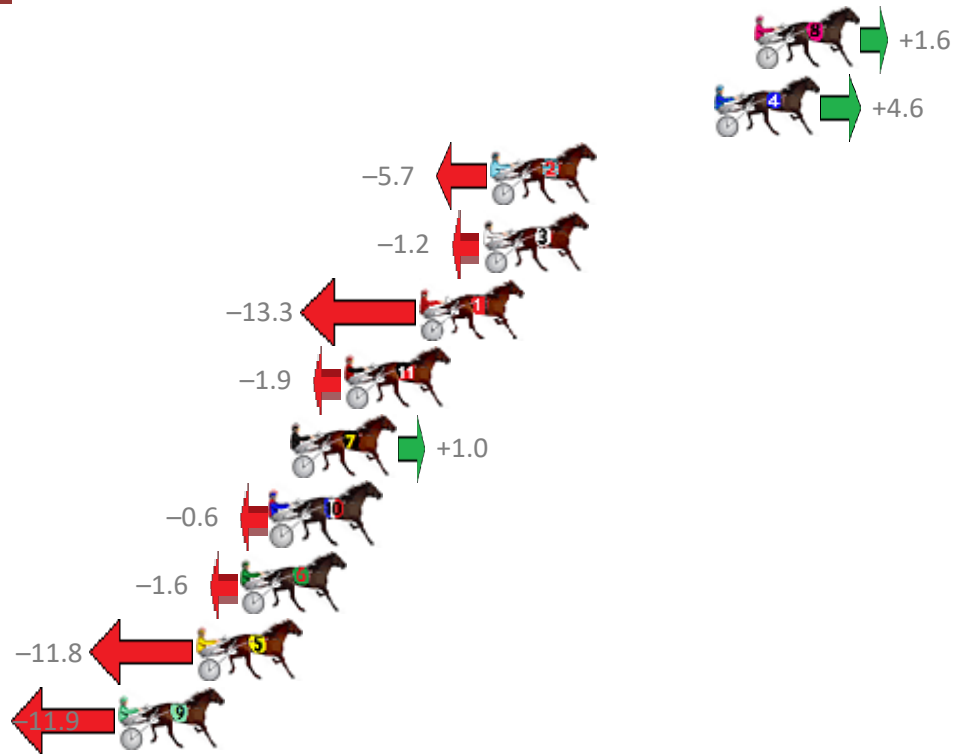

Albion Park Race 3 Distance 2138m

Friday, 16 March 2018

Gross Time: 2:38.10 MileRate: 1:59.00 LeadTime: 38.90s First Qtr: 29.00s Second Qtr: 32.20s Third Qtr: 29.00s Fourth Qtr: 29.00s

No	Horse	Plc	Margin	Time	800Time (W)	400 Time (W)
8	HE GETS IT	1	0.0m	2:38.10	57.88s (1)	28.91s (1)
4	BEAUTY BOUND	2	1.6m	2:38.22	57.67s (1)	28.71s (1)
2	LEO THE LION	3	10.5m	2:38.86	58.41s (0)	29.38s (0)
3	ITS ALL TORQUE	4	10.8m	2:38.88	58.09s (0)	29.04s (0)
1	LOCKTON ART	5	13.3m	2:39.06	58.96s (0)	29.96s (0)
11	RAYONG PRINCESS	6	16.3m	2:39.28	58.14s (0)	29.04s (0)
7	CHEYENNE WARRIOR	7	18.4m	2:39.43	57.93s (1)	29.22s (1)
10	THE GUN ROCKSTAR	8	19.2m	2:39.49	58.04s (2)	29.46s (2)
6	ARMBROS LAD	9	20.4m	2:39.58	58.12s (0)	29.01s (1)
5	MO JARNEY	10	22.2m	2:39.71	58.86s (1)	29.84s (1)
9	OYSTER STRIDE	11	25.3m	2:39.93	58.86s (2)	30.23s (2)

Finish Position and metres gained from 800m

Trots Sectionals
Powered by
www.pjdata.com.au
Home of PJ Trots Analyser

The Racing Queensland Board (trading as Racing Queensland) and provider are not responsible for the completeness or accuracy of any of the information contained herein, and makes no representations about its suitability for any purpose.