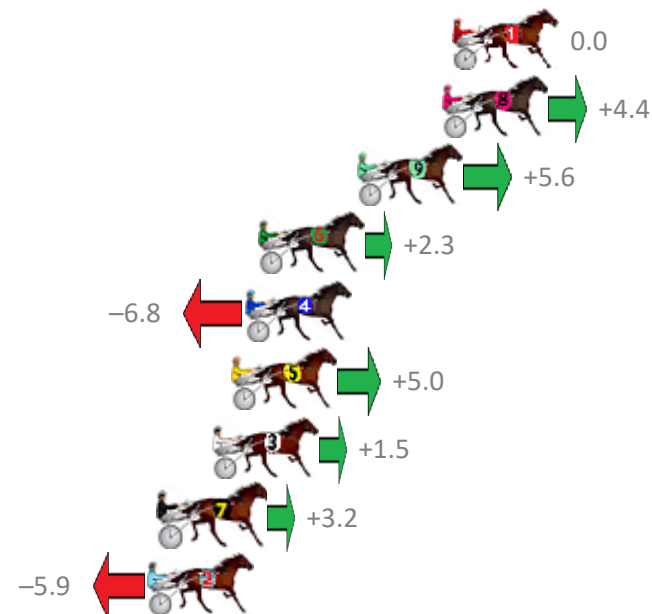

Albion Park Race 5 Distance 2138m

Saturday, 10 March 2018

Gross Time: 2:35.40 MileRate: 1:57.00 LeadTime: 38.30s First Qtr: 31.20s Second Qtr: 29.60s Third Qtr: 27.90s Fourth Qtr: 28.40s

No	Horse	Plc	Margin	Time	800Time (W)	400 Time (W)
1	CASINO TOMMY	1	0.0m	2:35.40	56.30s (0)	28.40s (0)
8	FIREBBY	2	0.4m	2:35.43	55.99s (0)	28.13s (0)
9	SPARKLING CULLECT	3	3.8m	2:35.67	55.91s (0)	28.06s (0)
6	ANYCHANCE	4	7.7m	2:35.95	56.14s (2)	28.68s (2)
4	REDS JET STAR	5	8.2m	2:35.98	56.78s (1)	28.80s (1)
5	VADER	6	8.8m	2:36.02	55.95s (0)	28.09s (0)
3	CORPORAL LUNA	7	9.5m	2:36.07	56.19s (1)	28.24s (1)
7	IMA GRUMPY POSSUM	8	11.6m	2:36.22	56.07s (2)	28.49s (2)
2	MONARKMAC	9	12.1m	2:36.26	56.72s (1)	28.75s (1)

Finish Position and metres gained from 800m

Trots Sectionals
Powered by
www.pjdata.com.au
Home of PJ Trots Analyser

The Racing Queensland Board (trading as Racing Queensland) and provider are not responsible for the completeness or accuracy of any of the information contained herein, and makes no representations about its suitability for any purpose.