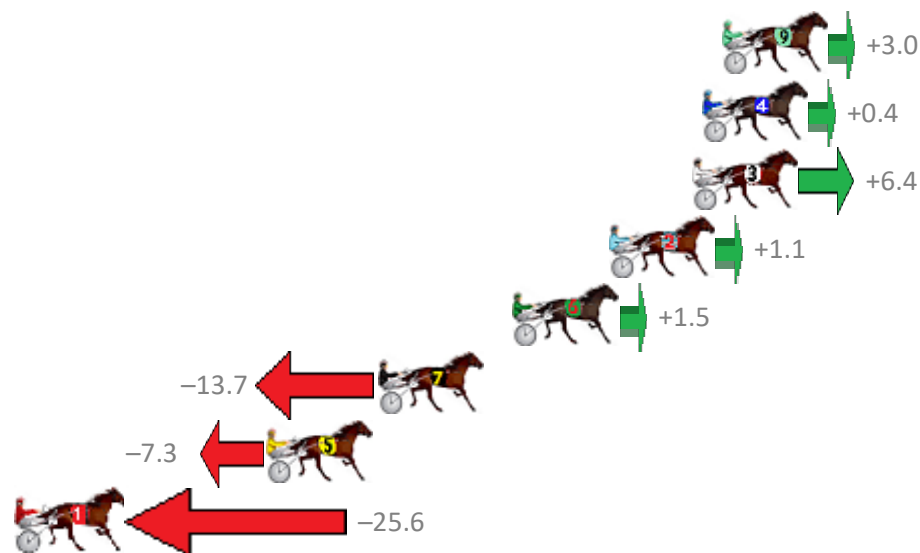

Albion Park Race 4 Distance 2138m

Saturday, 10 March 2018

Gross Time: 2:35.40 MileRate: 1:57.00 LeadTime: 36.60s First Qtr: 29.50s Second Qtr: 30.90s Third Qtr: 28.90s Fourth Qtr: 29.50s

No Horse	Plc	Margin	Time	800Time (W)	400 Time (W)
9 OUTLAW FELLA	1	0.0m	2:35.40	58.18s (2)	29.35s (2)
4 GEORGIA GRACE	2	0.8m	2:35.46	58.37s (1)	29.56s (1)
3 COLD IDEAL	3	1.2m	2:35.49	57.93s (2)	29.07s (2)
2 THE PACMAN	4	4.5m	2:35.73	58.32s (1)	29.43s (1)
6 SPEEDIE MCARDLE	5	8.3m	2:36.01	58.29s (0)	29.12s (0)
7 TREVS NO ANGEL	6	13.7m	2:36.41	59.40s (0)	30.48s (0)
5 LUCIFERS LEGEND	7	18.1m	2:36.73	58.93s (1)	30.04s (1)
1 MAJOR MOMENT	8	30.2m	2:37.63	60.27s (0)	31.09s (0)

Finish Position and metres gained from 800m

Trots Sectionals
Powered by
www.pjdata.com.au
Home of PJ Trots Analyser

The Racing Queensland Board (trading as Racing Queensland) and provider are not responsible for the completeness or accuracy of any of the information contained herein, and makes no representations about its suitability for any purpose.