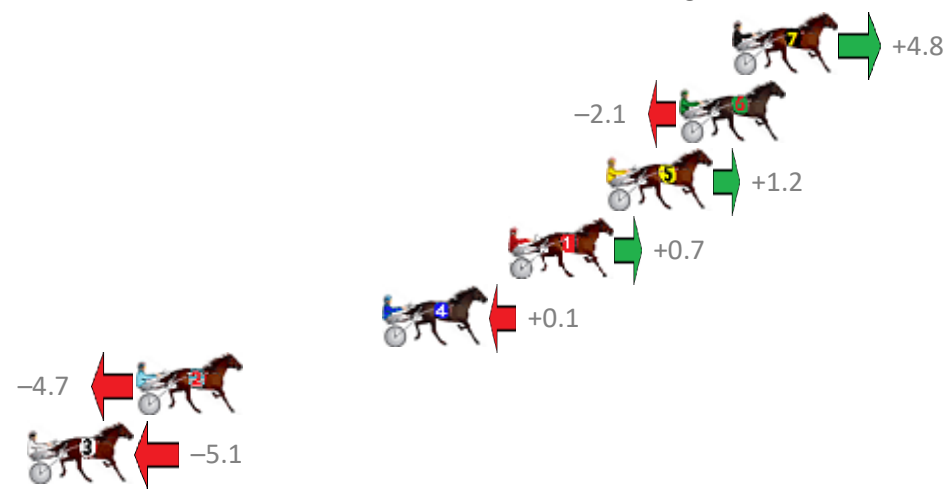

Albion Park Race 10 Distance 2138m

Saturday, 10 March 2018

Gross Time: 2:43.50   MileRate: 2:01.90   LeadTime: 44.00s   First Qtr: 29.70s   Second Qtr: 30.80s   Third Qtr: 29.70s   Fourth Qtr: 29.30s

No Horse	Plc	Margin	Time	800Time (W)	400 Time (W)
7 GIACOMO	1	0.0m	2:43.50	58.65s (0)	28.95s (0)
6 FOURSHARESMOREBEE	2	2.1m	2:43.65	59.15s (0)	29.45s (0)
5 MAYBETOTHEMAX	3	5.0m	2:43.87	58.91s (1)	29.31s (1)
1 BLUE DON	4	8.9m	2:44.15	58.95s (0)	29.26s (0)
4 KIP KEINO	5	13.9m	2:44.52	58.99s (0)	29.61s (1)
2 LYSENKO	6	23.7m	2:45.24	59.35s (0)	29.72s (0)
3 SENITAS SUCCESS	7	90.1m	2:50.10	59.38s (0)	32.60s (0)

Finish Position and metres gained from 800m

Trots Sectionals
Powered by
www.pjdata.com.au
Home of PJ Trots Analyser

The Racing Queensland Board (trading as Racing Queensland) and provider are not responsible for the completeness or accuracy of any of the information contained herein, and makes no representations about its suitability for any purpose.