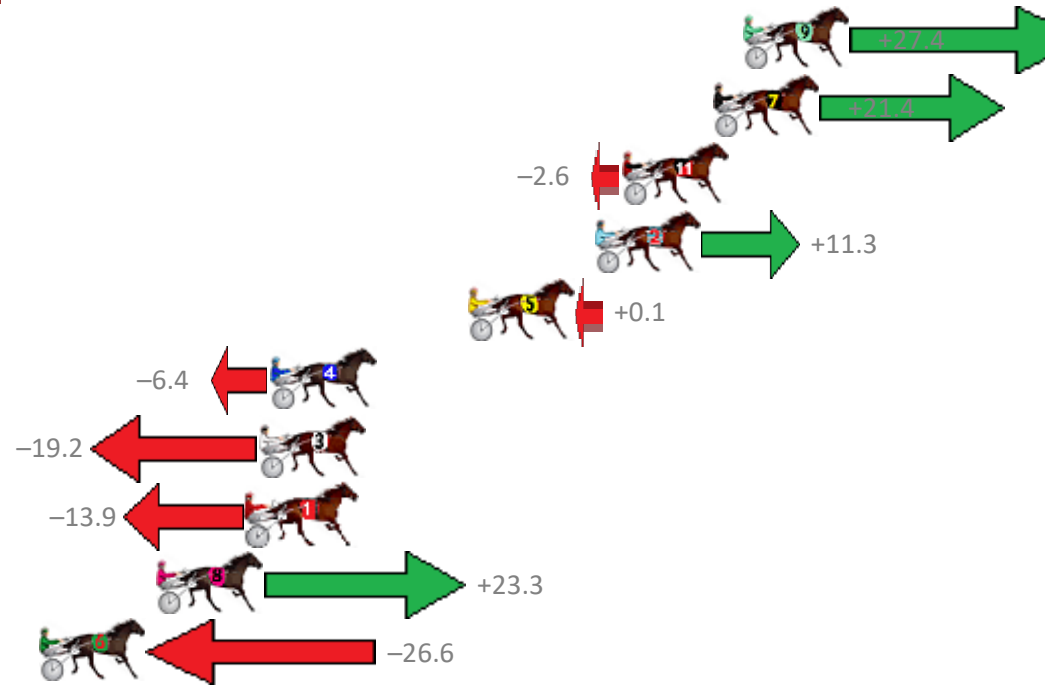

Albion Park Race 6 Distance 1660m

Saturday, 10 March 2018

Gross Time: 1:59.40 MileRate: 1:55.80 LeadTime: 3.50s First Qtr: 27.40s Second Qtr: 29.90s Third Qtr: 28.80s Fourth Qtr: 29.80s

No	Horse	Plc	Margin	Time	800Time (W)	400 Time (W)
9	IOWNATURBO	1	0.0m	1:59.40	56.59s (1)	28.68s (2)
7	GET IN THE GROOVE	2	1.2m	1:59.49	57.03s (1)	29.11s (2)
11	ROCKNROLL AMBER	3	4.8m	1:59.76	58.79s (1)	30.07s (1)
2	HEAVENS HINT	4	5.9m	1:59.84	57.77s (1)	29.36s (1)
5	HAVETOGETAWAYMOR	5	10.9m	2:00.21	58.59s (0)	29.78s (0)
4	GLENFERRIE BABY	6	18.8m	2:00.80	59.07s (1)	30.75s (2)
3	HEY PORSHA	7	19.2m	2:00.83	60.01s (0)	31.23s (0)
1	CONFEDERATE GIRL	8	19.7m	2:00.87	59.62s (0)	30.79s (0)
8	ARGYLE BEACH	9	23.3m	2:01.14	56.89s (0)	29.52s (0)
6	BELLA RIPPIN	10	34.2m	2:01.95	60.55s (1)	31.78s (1)

Finish Position and metres gained from 800m

Trots Sectionals
Powered by
www.pjdata.com.au
Home of PJ Trots Analyser

The Racing Queensland Board (trading as Racing Queensland) and provider are not responsible for the completeness or accuracy of any of the information contained herein, and makes no representations about its suitability for any purpose.