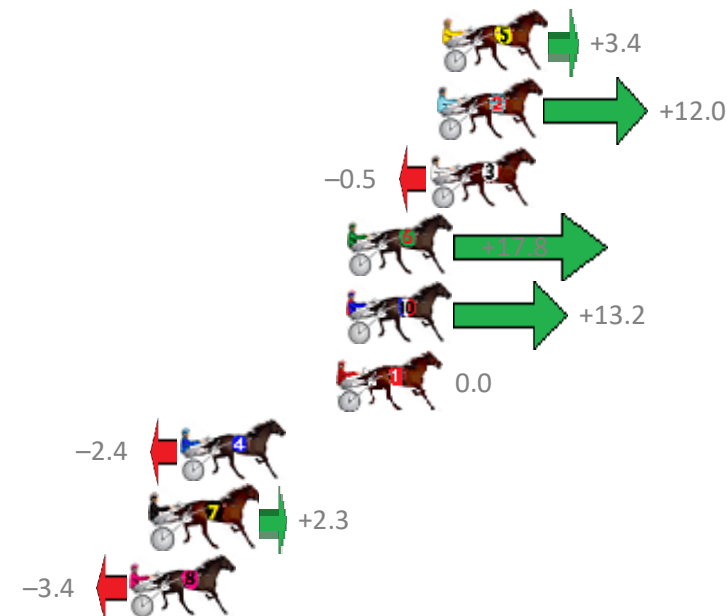

Albion Park Race 3 Distance 1660m

Saturday, 10 March 2018

Gross Time: 1:58.10 MileRate: 1:54.50 LeadTime: 3.50s First Qtr: 27.80s Second Qtr: 29.80s Third Qtr: 28.90s Fourth Qtr: 28.10s

No	Horse	Plc	Margin	Time	800Time (W)	400 Time (W)
5	MAKO BANNER	1	0.0m	1:58.10	56.76s (1)	27.96s (1)
2	LANCELOT BROMAC	2	0.2m	1:58.11	56.14s (1)	27.83s (2)
3	POLISHED ROCKS	3	0.5m	1:58.14	57.04s (0)	28.14s (0)
6	WRITTEN IN RED	4	3.8m	1:58.37	55.73s (1)	27.40s (2)
10	FEEL THE COURAGE	5	3.8m	1:58.37	56.06s (1)	27.73s (2)
1	ALWAYS MY MATE	6	4.2m	1:58.40	57.00s (0)	28.09s (0)
4	REMEMBER THEM	7	10.4m	1:58.83	57.17s (1)	28.34s (1)
7	MONTANA FALCON	8	11.5m	1:58.91	56.84s (0)	28.08s (1)
8	BROADWAY PLAYBOY	9	12.4m	1:58.97	57.24s (0)	28.30s (0)

Finish Position and metres gained from 800m

Trots Sectionals
Powered by
www.pjdata.com.au
Home of PJ Trots Analyser