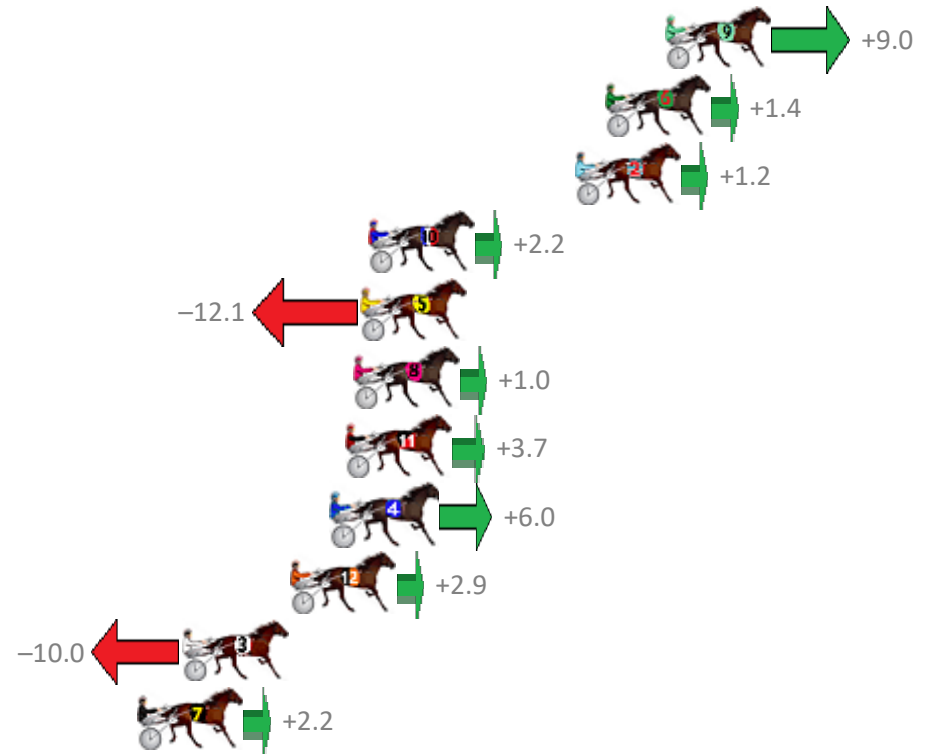

Albion Park Race 2 Distance 1660m

Saturday, 10 March 2018

Gross Time: 2:00.60 MileRate: 1:56.90 LeadTime: 3.50s First Qtr: 28.30s Second Qtr: 32.10s Third Qtr: 27.90s Fourth Qtr: 28.80s

No	Horse	Plc	Margin	Time	800Time (W)	400 Time (W)
9	ONLY ONE PROMISE	1	0.0m	2:00.60	56.06s (1)	28.38s (2)
6	BANGKOK BRAVADO	2	2.4m	2:00.77	56.60s (1)	28.97s (1)
2	BLISSFULINFIDELITY	3	3.6m	2:00.86	56.61s (0)	28.73s (0)
10	SKYLARHAIN	4	11.8m	2:01.45	56.54s (2)	28.83s (2)
5	MACH SAM	5	12.1m	2:01.47	57.56s (0)	29.66s (0)
8	STEEVEJAY	6	12.4m	2:01.49	56.63s (0)	28.81s (0)
11	IM NORMA JEAN	7	12.7m	2:01.51	56.44s (1)	28.71s (1)
4	HE GETS IT	8	13.2m	2:01.55	56.27s (2)	28.51s (2)
12	BRONZE ECSTASY	9	14.9m	2:01.67	56.49s (0)	28.63s (0)
3	BEAUTY BOUND	10	19.2m	2:01.98	57.41s (0)	29.52s (1)
7	PURE MADNESS	11	21.0m	2:02.11	56.54s (0)	28.50s (0)

Finish Position and metres gained from 800m

Trots Sectionals
Powered by
www.pjdata.com.au
Home of PJ Trots Analyser

The Racing Queensland Board (trading as Racing Queensland) and provider are not responsible for the completeness or accuracy of any of the information contained herein, and makes no representations about its suitability for any purpose.