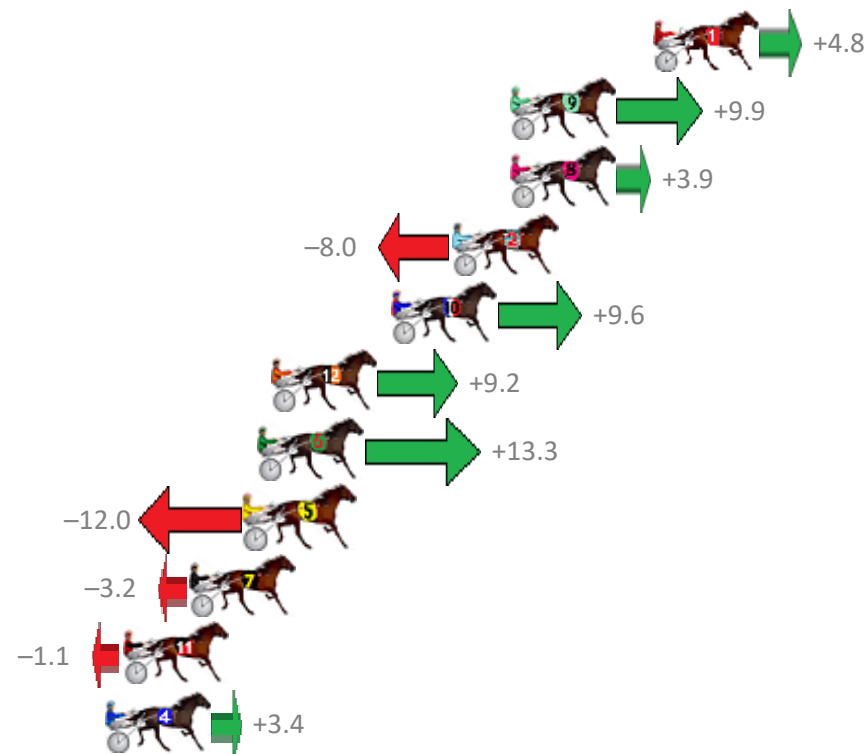

Albion Park Race 1 Distance 1660m

Saturday, 10 March 2018

Gross Time: 1:58.10 MileRate: 1:54.50 LeadTime: 3.60s First Qtr: 27.80s Second Qtr: 29.20s Third Qtr: 28.30s Fourth Qtr: 29.20s

No	Horse	Plc	Margin	Time	800Time (W)	400 Time (W)
1	FIRE AND ICE	1	0.0m	1:58.10	57.15s (0)	28.86s (0)
9	PARISIAN ROCKSTAR	2	5.7m	1:58.52	56.79s (0)	28.61s (0)
8	RIVERLEIGH ROCKET	3	5.7m	1:58.52	57.22s (0)	28.96s (0)
2	KARLOO MAC	4	8.0m	1:58.68	58.07s (0)	29.78s (0)
10	MODERN ERA	5	10.4m	1:58.86	56.81s (1)	28.94s (3)
12	RUATO BAY	6	15.2m	1:59.21	56.84s (1)	28.94s (2)
6	GLOVEMAN GILLY	7	15.7m	1:59.25	56.54s (1)	28.68s (1)
5	SURFACE TO AIR	8	16.2m	1:59.28	58.36s (1)	29.90s (1)
7	BUCKHORN EXCHANGE	9	18.4m	1:59.44	57.73s (1)	29.81s (2)
11	MONKSEATON	10	21.1m	1:59.64	57.58s (0)	29.38s (0)
4	KYMS BOY	11	21.8m	1:59.69	57.26s (0)	29.07s (0)

Finish Position and metres gained from 800m

Trots Sectionals
Powered by
www.pjdata.com.au
Home of PJ Trots Analyser