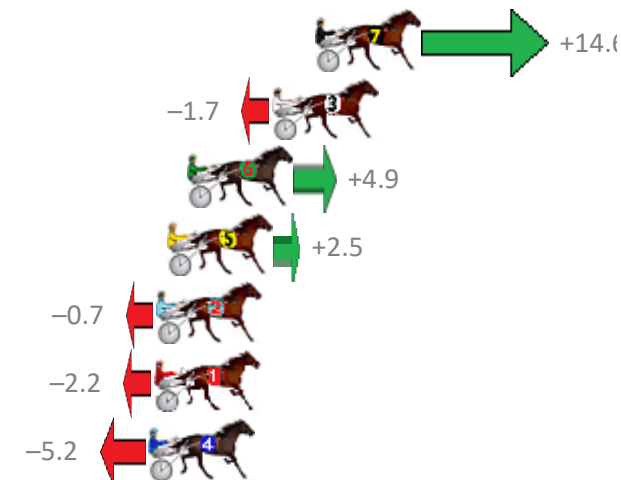

Albion Park Race 9 Distance 2138m

Saturday, 10 March 2018

Gross Time: 2:34.80 MileRate: 1:56.50 LeadTime: 37.10s First Qtr: 31.20s Second Qtr: 29.80s Third Qtr: 28.10s Fourth Qtr: 28.60s

No	Horse	Plc	Margin	Time	800Time (W)	400 Time (W)
7	SMOOTH SHOWGIRL	1	0.0m	2:34.80	55.67s (1)	28.19s (2)
3	MAJESTIC MAJOR	2	1.7m	2:34.92	56.82s (0)	28.72s (0)
6	BEAVER	3	5.1m	2:35.16	56.35s (1)	28.86s (2)
5	JOYS A BABE	4	5.9m	2:35.22	56.52s (0)	28.38s (0)
2	THE SPACE INVADER	5	6.3m	2:35.25	56.75s (1)	28.66s (1)
1	WITHALOTOFLUCK	6	6.4m	2:35.26	56.86s (0)	28.71s (0)
4	VILLAGE WITCH	7	6.6m	2:35.27	57.07s (1)	28.99s (1)

Finish Position and metres gained from 800m

Trots Sectionals
Powered by
www.pjdata.com.au
Home of PJ Trots Analyser

The Racing Queensland Board (trading as Racing Queensland) and provider are not responsible for the completeness or accuracy of any of the information contained herein, and makes no representations about its suitability for any purpose.