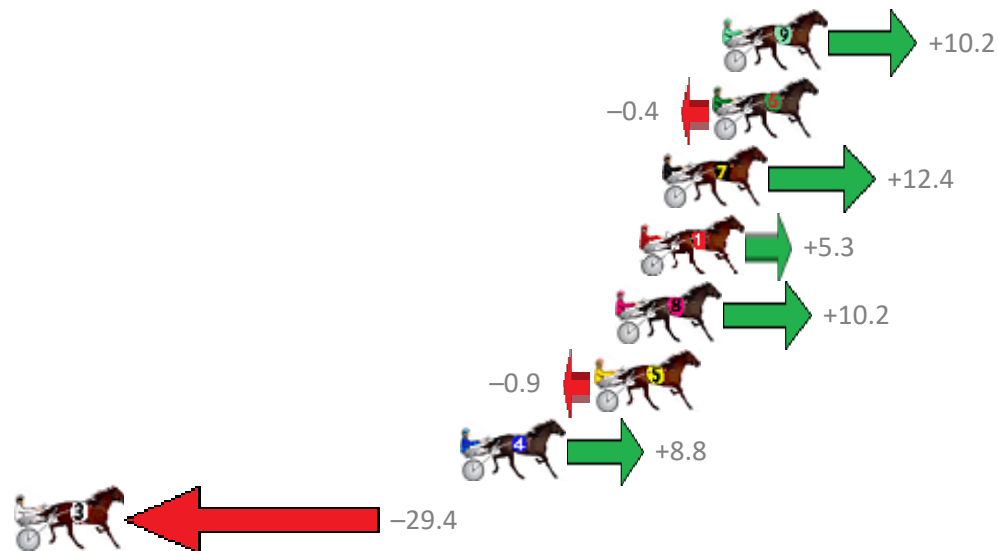

Albion Park Race 8 Distance 1660m

Saturday, 10 March 2018

Gross Time: 1:56.70 MileRate: 1:53.10 LeadTime: 3.40s First Qtr: 27.00s Second Qtr: 29.50s Third Qtr: 28.60s Fourth Qtr: 28.20s

No	Horse	Plc	Margin	Time	800Time (W)	400 Time (W)
9	CONSTANTLYSIDEWAYS	1	0.0m	1:56.70	56.08s (1)	28.00s (1)
6	GANGSTER BOY	2	0.4m	1:56.73	56.83s (0)	28.23s (0)
7	ROYAL COUNSEL	3	2.4m	1:56.87	55.92s (1)	27.83s (2)
1	BETTABE PERFECT	4	3.3m	1:56.93	56.42s (0)	27.84s (0)
8	FRANKIE ROCKS	5	4.2m	1:57.00	56.08s (0)	27.59s (2)
5	MAFUTA VAUTIN	6	5.1m	1:57.06	56.86s (0)	28.26s (0)
4	WESTERN BLAZE	7	10.4m	1:57.43	56.18s (0)	27.92s (0)
3	BELLS BEACH HOUSE	8	34.8m	1:59.15	58.89s (1)	29.92s (1)

Finish Position and metres gained from 800m

Trots Sectionals
Powered by
www.pjdata.com.au
Home of PJ Trots Analyser

The Racing Queensland Board (trading as Racing Queensland) and provider are not responsible for the completeness or accuracy of any of the information contained herein, and makes no representations about its suitability for any purpose.