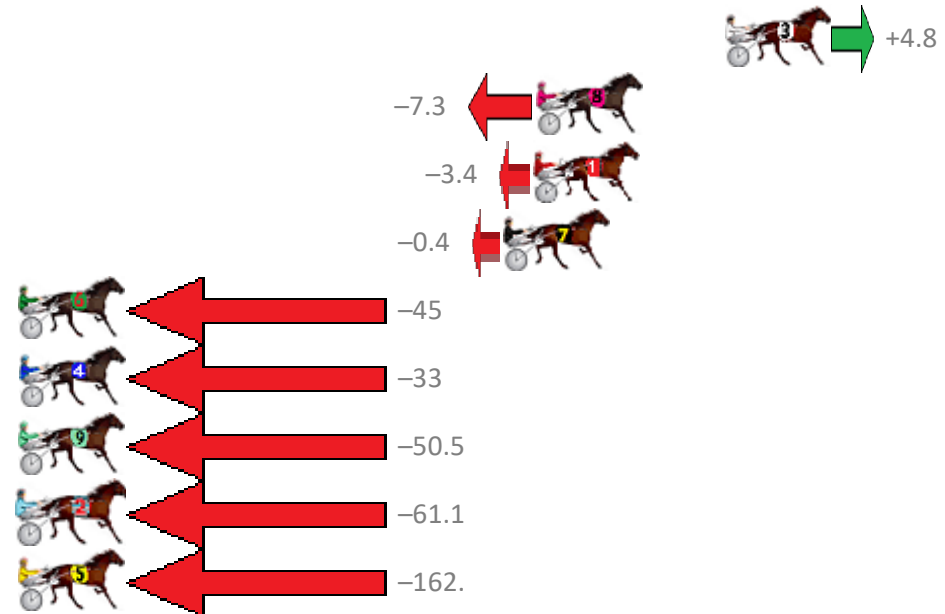

Redcliffe Race 7 Distance 2040m

Thursday, 1 March 2018

Gross Time: 2:36.50   MileRate: 2:03.50   LeadTime: 32.90s   First Qtr: 31.50s   Second Qtr: 31.50s   Third Qtr: 30.00s   Fourth Qtr: 30.60s

NoHorse	Plc	Margin	Time	800Time (W)	400 Time (W)
3 STELLAGREY	1	0.0m	2:36.50	60.24s (1)	30.02s (1)
8 TASCOTT LADY	2	7.5m	2:37.07	61.15s (1)	30.91s (1)
1 DREAMTIME SARA	3	7.6m	2:37.08	60.86s (0)	30.83s (0)
7 HOT DOGMA	4	8.8m	2:37.17	60.63s (0)	30.54s (0)
6 HOW WE ROLL	5	44.1m	2:39.87	63.94s (0)	33.97s (0)
4 BOLTENIN	6	46.0m	2:40.02	63.10s (0)	32.82s (0)
9 INVINCIBLE TALLON	7	64.9m	2:41.46	64.43s (1)	34.80s (2)
2 CONCENTRATION	8	70.5m	2:41.89	65.23s (1)	34.97s (1)
5 LEO THE LION	9	181.6m	2:50.39	72.92s (1)	43.33s (2)

Finish Position and metres gained from 800m

Trots Sectionals
Powered by
www.pjdata.com.au
Home of PJ Trots Analyser

The Racing Queensland Board (trading as Racing Queensland) and provider are not responsible for the completeness or accuracy of any of the information contained herein, and makes no representations about its suitability for any purpose.