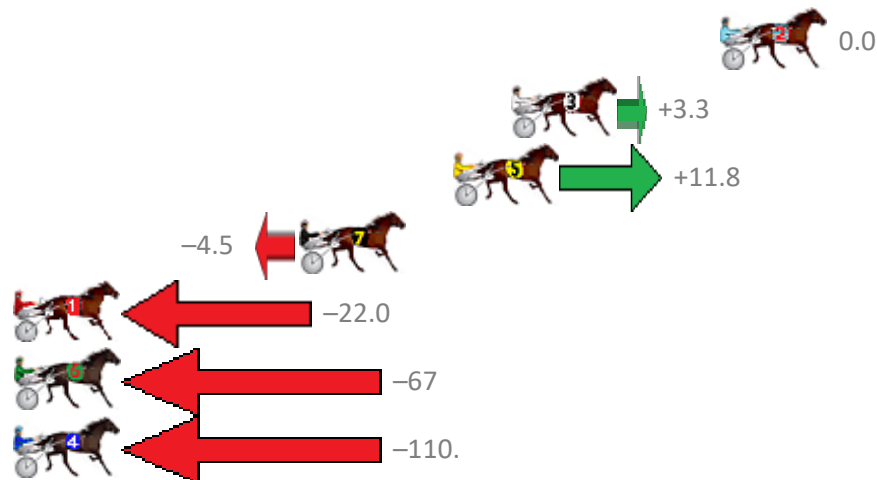

Redcliffe Race 4 Distance 1780m

Thursday, 1 March 2018

Gross Time: 2:11.80 MileRate: 1:59.20 LeadTime: 11.50s First Qtr: 29.80s Second Qtr: 30.20s Third Qtr: 29.40s Fourth Qtr: 30.90s

NoHorse	Plc	Margin	Time	800Time (W)	400 Time (W)
2 KEARNEY LANE	1	0.0m	2:11.80	60.30s (0)	30.90s (0)
3 BOB GAGE	2	8.3m	2:12.44	60.05s (1)	30.38s (2)
5 OYSTER STRIDE	3	10.6m	2:12.62	59.41s (1)	30.05s (2)
7 CAMIVISTA	4	16.7m	2:13.09	60.64s (0)	30.72s (0)
1 GALLEONS WARRIOR	5	29.8m	2:14.10	61.96s (0)	32.07s (0)
6 KAA NAPALI	6	73.9m	2:17.51	65.33s (1)	35.16s (1)
4 PANDORAS DIAMOND	7	128.0m	2:21.69	68.61s (1)	38.33s (0)

Finish Position and metres gained from 800m

Trots Sectionals
Powered by
www.pjdata.com.au
Home of PJ Trots Analyser

The Racing Queensland Board (trading as Racing Queensland) and provider are not responsible for the completeness or accuracy of any of the information contained herein, and makes no representations about its suitability for any purpose.