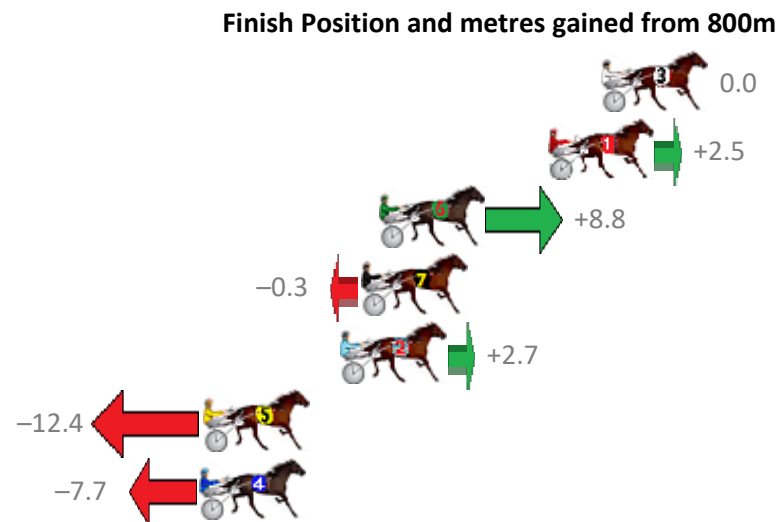

Redcliffe Race 6 Distance 1780m

Thursday, 1 March 2018

Gross Time: 2:13.30 MileRate: 2:00.50 LeadTime: 11.30s First Qtr: 30.70s Second Qtr: 31.20s Third Qtr: 29.60s Fourth Qtr: 30.50s

NoHorse	Plc	Margin	Time	800Time (W)	400 Time (W)
3 ANNAS BEST	1	0.0m	2:13.30	60.10s (0)	30.50s (0)
1 FLASHING GOOD TIME	2	2.1m	2:13.46	59.91s (0)	30.32s (0)
6 CORPORAL JUJON	3	8.8m	2:13.97	59.44s (1)	29.80s (1)
7 NOTTELLINYA	4	9.5m	2:14.02	60.12s (0)	30.52s (0)
2 FRANKS FORTUNE	5	10.3m	2:14.09	59.90s (1)	30.26s (1)
5 HEART OF CHANGE	6	15.8m	2:14.50	61.03s (1)	31.38s (1)
4 MO JARNEY	7	15.9m	2:14.51	60.68s (1)	31.01s (1)

Trots Sectionals
Powered by
www.pjdata.com.au
Home of PJ Trots Analyser

The Racing Queensland Board (trading as Racing Queensland) and provider are not responsible for the completeness or accuracy of any of the information contained herein, and makes no representations about its suitability for any purpose.