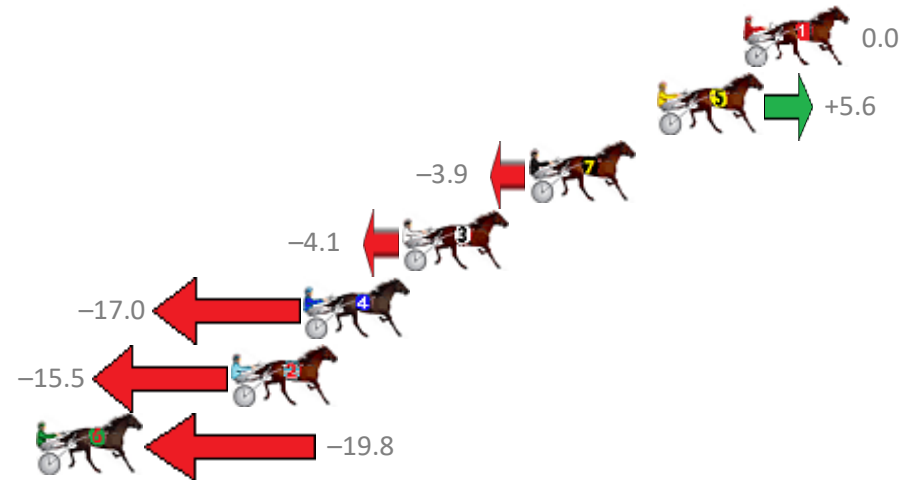

Redcliffe Race 3 Distance 1780m

Thursday, 1 March 2018

Gross Time: 2:13.10 MileRate: 2:00.30 LeadTime: 11.60s First Qtr: 30.80s Second Qtr: 31.00s Third Qtr: 29.80s Fourth Qtr: 29.90s

NoHorse	Plc	Margin	Time	800Time (W)	400 Time (W)
1 MISS ROB ROY	1	0.0m	2:13.10	59.70s (0)	29.90s (0)
5 MOONLIGHT BUTCHER	2	3.4m	2:13.35	59.28s (0)	29.50s (0)
7 LEORYAN	3	8.5m	2:13.74	59.99s (0)	30.21s (0)
3 KYLIE BROMAC	4	13.5m	2:14.11	60.01s (1)	30.07s (1)
4 BALTIC BLUE EYES	5	17.4m	2:14.40	60.97s (1)	30.93s (1)
2 TIMETOGETHAPPY	6	20.3m	2:14.62	60.86s (1)	30.91s (2)
6 LIVING FREE	7	34.0m	2:15.64	61.18s (1)	31.45s (2)

Finish Position and metres gained from 800m

Trots Sectionals
Powered by
www.pjdata.com.au
Home of PJ Trots Analyser

The Racing Queensland Board (trading as Racing Queensland) and provider are not responsible for the completeness or accuracy of any of the information contained herein, and makes no representations about its suitability for any purpose.