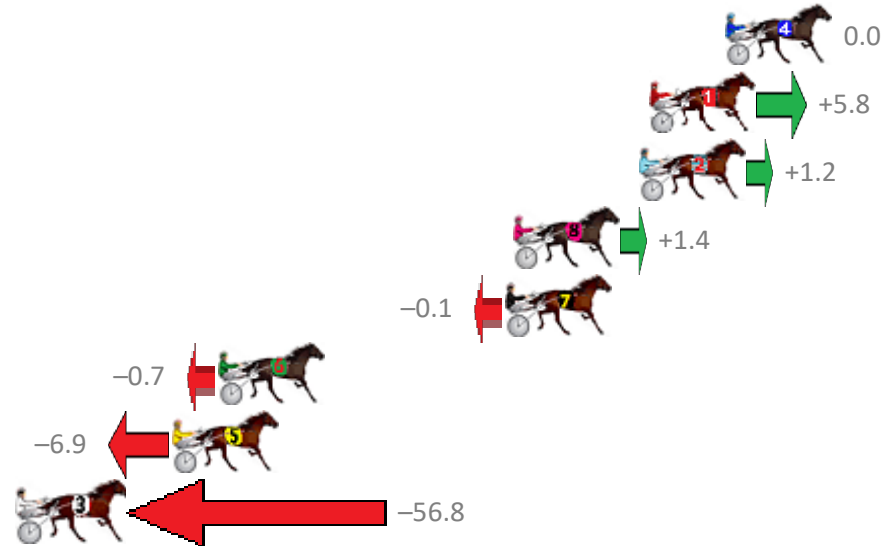

Redcliffe Race 8 Distance 2040m

Thursday, 1 March 2018

Gross Time: 2:31.10 MileRate: 1:59.20 LeadTime: 29.80s First Qtr: 31.30s Second Qtr: 30.90s Third Qtr: 28.90s Fourth Qtr: 30.20s

NoHorse	Plc	Margin	Time	800Time (W)	400 Time (W)
4 ELMAUR JOY	1	0.0m	2:31.10	59.10s (0)	30.20s (0)
1 ROYAL TAZ	2	3.0m	2:31.33	58.67s (0)	29.73s (0)
2 OSCARS GLORY	3	3.4m	2:31.36	59.01s (0)	30.09s (0)
8 JAZZY ARTIST	4	8.4m	2:31.73	59.00s (2)	30.52s (1)
7 SUMMER MONEY	5	8.7m	2:31.76	59.11s (1)	29.75s (0)
6 CALCAVADO	6	20.1m	2:32.62	59.15s (2)	30.55s (1)
5 TOORAM LAD	7	21.9m	2:32.75	59.61s (2)	31.01s (1)
3 XTRAORDINARY LOMB	8	60.8m	2:35.69	63.30s (1)	33.24s (1)

Finish Position and metres gained from 800m

Trots Sectionals
Powered by
www.pjdata.com.au
Home of PJ Trots Analyser

The Racing Queensland Board (trading as Racing Queensland) and provider are not responsible for the completeness or accuracy of any of the information contained herein, and makes no representations about its suitability for any purpose.