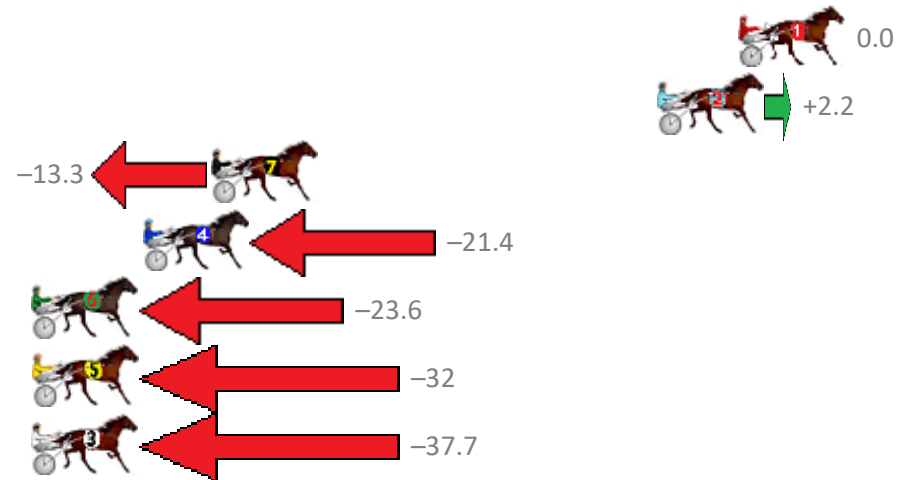

Redcliffe Race 2 Distance 1780m

Thursday, 1 March 2018

Gross Time: 2:14.70 MileRate: 2:01.80 LeadTime: 11.30s First Qtr: 32.00s Second Qtr: 31.80s Third Qtr: 30.70s Fourth Qtr: 28.90s

NoHorse	Plc	Margin	Time	800Time (W)	400 Time (W)
1 HEADWIN	1	0.0m	2:14.70	59.60s (0)	28.90s (0)
2 NOT ALWAYS	2	3.2m	2:14.93	59.44s (0)	28.76s (0)
7 REDGARTERGAL	3	20.9m	2:16.21	60.59s (1)	29.64s (0)
4 WEDDING NIGHT	4	23.6m	2:16.41	61.19s (1)	30.14s (1)
6 VARONIKA	5	36.2m	2:17.32	61.36s (1)	30.34s (1)
5 NIKOLO	6	46.7m	2:18.07	61.92s (0)	30.73s (1)
3 SURREAL DEAL	7	48.5m	2:18.20	62.41s (0)	30.87s (0)

Finish Position and metres gained from 800m

Trots Sectionals
Powered by
www.pjdata.com.au
Home of PJ Trots Analyser

The Racing Queensland Board (trading as Racing Queensland) and provider are not responsible for the completeness or accuracy of any of the information contained herein, and makes no representations about its suitability for any purpose.