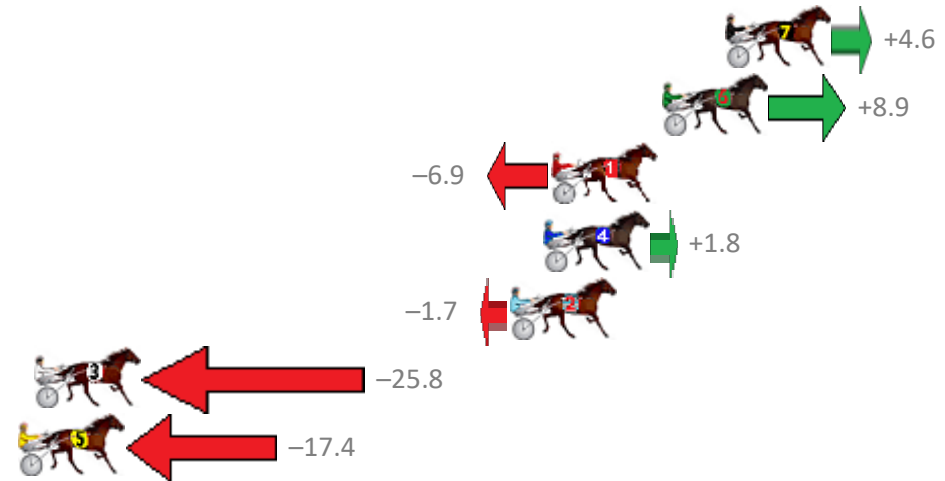

Redcliffe Race 5 Distance 1780m

Thursday, 1 March 2018

Gross Time: 2:12.40 MileRate: 1:59.70 LeadTime: 11.70s First Qtr: 30.90s Second Qtr: 31.40s Third Qtr: 29.60s Fourth Qtr: 28.80s

NoHorse	Plc	Margin	Time	800Time (W)	400 Time (W)
7 CHANGEVERME	1	0.0m	2:12.40	58.06s (0)	28.50s (0)
6 CALVERT HOT SHOT	2	2.5m	2:12.58	57.75s (1)	28.81s (3)
1 SANTASTIC PRINCESS	3	6.9m	2:12.90	58.90s (0)	29.30s (0)
4 IPANEMA BEACH	4	7.2m	2:12.92	58.27s (0)	28.67s (0)
2 SLIPPERY JADE	5	8.5m	2:13.01	58.52s (1)	28.95s (2)
3 FLIPPA PENNY	6	27.4m	2:14.37	60.28s (1)	30.41s (1)
5 JACK DOUBLEYOU	7	30.8m	2:14.62	59.67s (0)	29.85s (0)

Finish Position and metres gained from 800m

Trots Sectionals
Powered by
www.pjdata.com.au
Home of PJ Trots Analyser

The Racing Queensland Board (trading as Racing Queensland) and provider are not responsible for the completeness or accuracy of any of the information contained herein, and makes no representations about its suitability for any purpose.