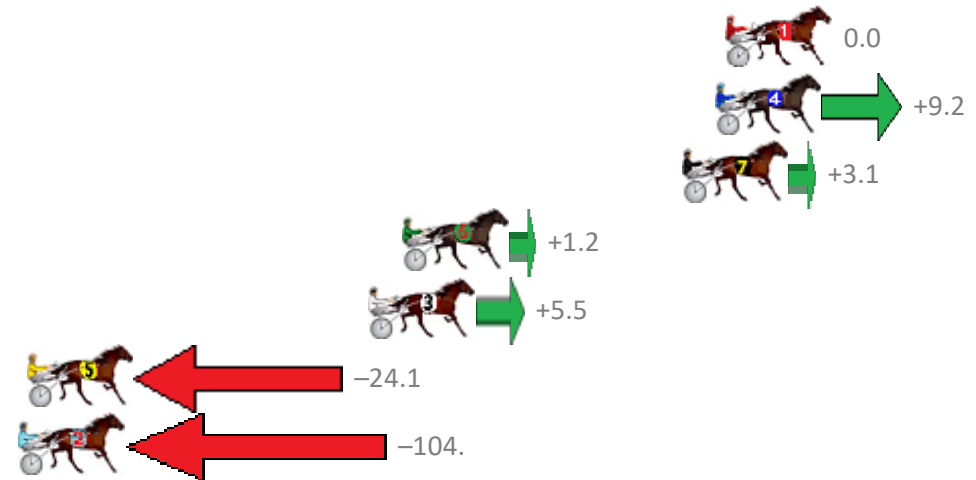

Redcliffe Race 1 Distance 1780m

Thursday, 1 March 2018

Gross Time: 2:13.70 MileRate: 2:00.90 LeadTime: 11.20s First Qtr: 30.50s Second Qtr: 31.70s Third Qtr: 29.60s Fourth Qtr: 30.70s

NoHorse	Plc	Margin	Time	800Time (W)	400 Time (W)
1 LIZ AU BETTY	1	0.0m	2:13.70	60.30s (0)	30.70s (0)
4 ROCKNROLL DIOR	2	0.4m	2:13.73	59.61s (0)	30.02s (0)
7 PRIVATE JUJON	3	1.7m	2:13.83	60.07s (0)	30.49s (0)
6 ONYA DOUG	4	12.8m	2:14.68	60.21s (1)	30.90s (2)
3 SISTER FEELGOOD	5	14.1m	2:14.78	59.89s (1)	30.57s (2)
5 ZED EXPRESS	6	27.7m	2:15.83	62.12s (1)	32.29s (1)
2 SOHO MOODY BLUE	7	113.7m	2:22.43	68.16s (1)	38.24s (1)

Finish Position and metres gained from 800m

Trots Sectionals
Powered by
www.pjdata.com.au
Home of PJ Trots Analyser