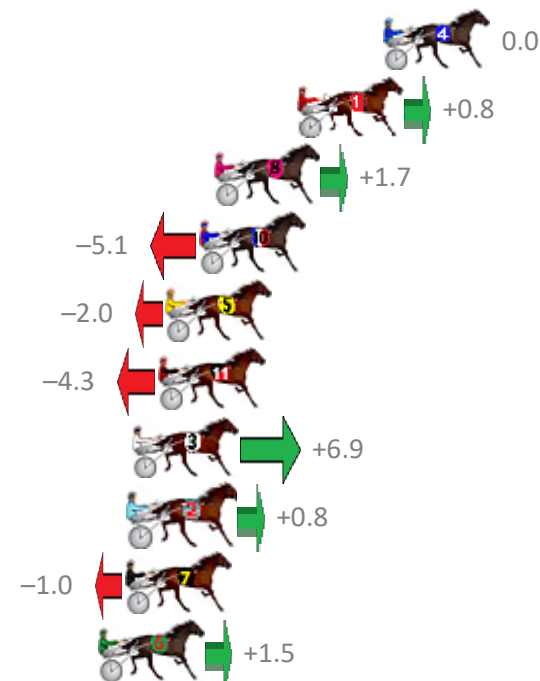

Albion Park Race 1 Distance 1660m

Saturday, 24 February 2018

Gross Time: 1:57.30 MileRate: 1:53.70 LeadTime: 3.40s First Qtr: 28.60s Second Qtr: 29.30s Third Qtr: 27.60s Fourth Qtr: 28.40s

NoHorse	Plc	Margin	Time	800Time (W)	400 Time (W)
4 OUR MELS DREAM	1	0.0m	1:57.30	56.00s (0)	28.40s (0)
1 SHAREAPASSION	2	3.4m	1:57.54	55.94s (0)	28.29s (0)
8 GOTTA GLOW	3	6.7m	1:57.78	55.88s (0)	28.22s (0)
10 WYNBERG TERROR	4	7.3m	1:57.82	56.36s (1)	28.63s (1)
5 DEVIL DODGER	5	8.6m	1:57.91	56.14s (1)	28.37s (1)
11 THREO	6	8.9m	1:57.93	56.30s (2)	28.66s (2)
3 SUPALINER	7	9.9m	1:58.00	55.52s (0)	27.87s (1)
2 FLOYD MAYWEATHER	8	10.0m	1:58.01	55.94s (1)	28.19s (1)
7 NUREYEV	9	10.2m	1:58.02	56.07s (2)	28.41s (2)
6 THE PACMAN	10	11.3m	1:58.10	55.90s (0)	28.24s (0)

Finish Position and metres gained from 800m

Trots Sectionals
Powered by
www.pjdata.com.au
Home of PJ Trots Analyser

The Racing Queensland Board (trading as Racing Queensland) and provider are not responsible for the completeness or accuracy of any of the information contained herein, and makes no representations about its suitability for any purpose.