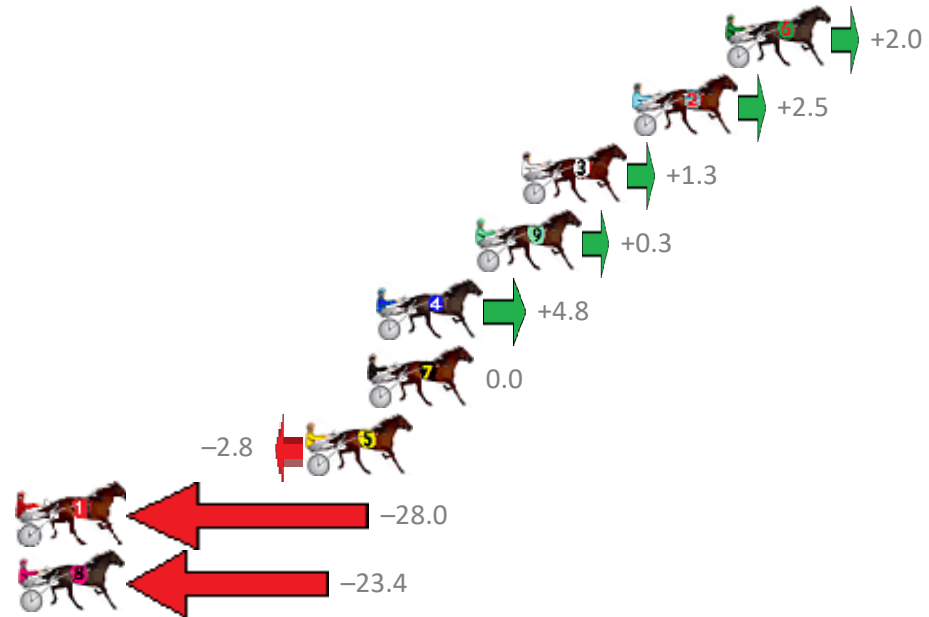

Albion Park Race 6 Distance 2138m

Saturday, 24 February 2018

Gross Time: 2:33.00 MileRate: 1:55.20 LeadTime: 37.00s First Qtr: 30.50s Second Qtr: 29.90s Third Qtr: 27.20s Fourth Qtr: 28.40s

NoHorse	Plc	Margin	Time	800Time (W)	400 Time (W)
6 GANGSTER BOY	1	0.0m	2:33.00	55.46s (1)	28.40s (0)
2 BETTABE PERFECT	2	3.7m	2:33.26	55.43s (1)	28.25s (1)
3 ALLELUIA	3	8.1m	2:33.58	55.51s (0)	27.97s (1)
9 BROADWAY PLAYBOY	4	9.9m	2:33.70	55.58s (1)	28.38s (1)
4 WRITTEN IN RED	5	13.8m	2:33.98	55.27s (1)	28.09s (2)
7 FEEL THE COURAGE	6	14.2m	2:34.01	55.60s (1)	28.47s (2)
5 WESTERN BLAZE	7	16.6m	2:34.18	55.79s (0)	28.26s (1)
1 POLISHED ROCKS	8	28.0m	2:34.99	57.55s (0)	30.03s (0)
8 MONTANA FALCON	9	28.0m	2:34.99	57.23s (0)	29.68s (0)

Finish Position and metres gained from 800m

Trots Sectionals
Powered by
www.pjdata.com.au
Home of PJ Trots Analyser

The Racing Queensland Board (trading as Racing Queensland) and provider are not responsible for the completeness or accuracy of any of the information contained herein, and makes no representations about its suitability for any purpose.