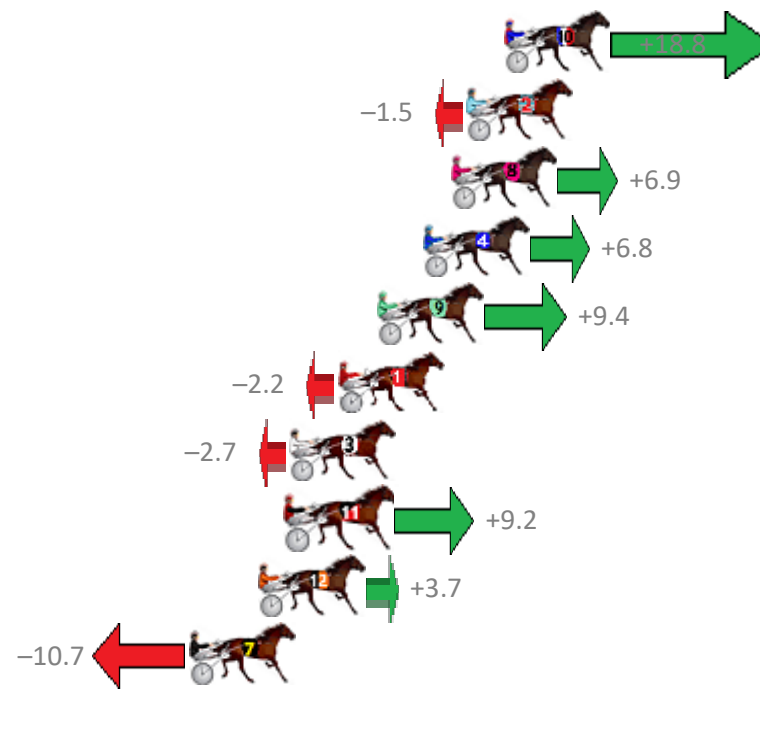

Albion Park Race 5 Distance 1660m

Saturday, 24 February 2018

Gross Time: 2:00.00 MileRate: 1:56.30 LeadTime: 3.60s First Qtr: 26.90s Second Qtr: 30.10s Third Qtr: 29.00s Fourth Qtr: 30.40s

NoHorse	Plc	Margin	Time	800Time (W)	400 Time (W)
10 RIVERLEIGH JEFF	1	0.0m	2:00.00	58.00s (1)	29.75s (2)
2 ROCKNROLL MUSIC	2	1.5m	2:00.11	59.51s (0)	30.51s (0)
8 CROWNING GLORY	3	2.1m	2:00.16	58.89s (0)	29.89s (0)
4 HOT ROD HEAVEN	4	3.2m	2:00.24	58.90s (1)	29.84s (1)
9 ONLY IN ROME	5	5.0m	2:00.38	58.70s (1)	30.46s (2)
1 WASTE OF TIME	6	6.6m	2:00.50	59.56s (0)	30.55s (0)
3 THE CARINGBAH KID	7	8.5m	2:00.65	59.60s (1)	30.56s (1)
11 LEVI JADE	8	8.6m	2:00.65	58.72s (0)	29.93s (0)
12 LORNE BEACH	9	9.7m	2:00.74	59.13s (0)	29.98s (1)
7 THE ENDEAVOUR	10	12.5m	2:00.95	60.19s (1)	31.17s (1)
6 HEROIC OUTLAW	11	26.6m	2:02.02	59.65s (1)	31.42s (2)

Finish Position and metres gained from 800m

Trots Sectionals
Powered by
www.pjdata.com.au
Home of PJ Trots Analyser

The Racing Queensland Board (trading as Racing Queensland) and provider are not responsible for the completeness or accuracy of any of the information contained herein, and makes no representations about its suitability for any purpose.