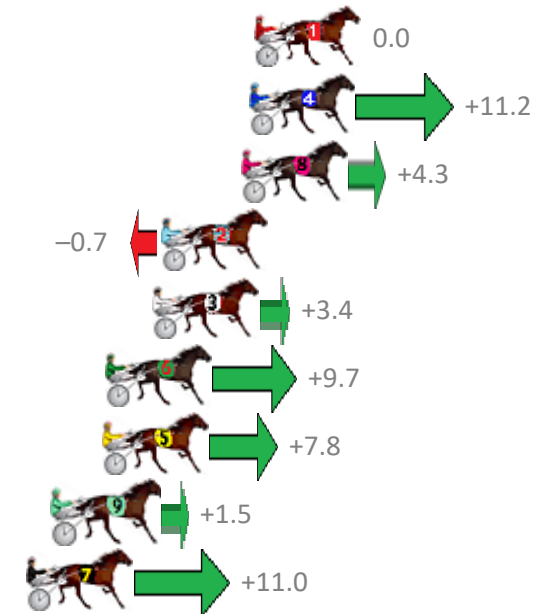

Albion Park Race 4 Distance 2138m

Saturday, 24 February 2018

Gross Time: 2:38.70 MileRate: 1:59.50 LeadTime: 40.70s First Qtr: 31.50s Second Qtr: 30.40s Third Qtr: 28.10s Fourth Qtr: 28.00s

NoHorse	Plc	Margin	Time	800Time (W)	400 Time (W)
1 COVERT BEAUTY	1	0.0m	2:38.70	56.10s (0)	28.00s (0)
4 IMA GRUMPY POSSUM	2	0.2m	2:38.71	55.31s (1)	27.27s (1)
8 TOP TRIO	3	0.5m	2:38.74	55.80s (0)	27.71s (0)
2 CASINO TOMMY	4	3.7m	2:38.96	56.15s (1)	28.08s (1)
3 CHEERS KATHY	5	4.0m	2:38.98	55.86s (1)	27.82s (1)
6 COLD IDEAL	6	5.9m	2:39.11	55.42s (1)	27.38s (1)
5 TALLYHO BROMAC	7	6.0m	2:39.12	55.55s (0)	27.47s (0)
9 DEANO ROBYN	8	7.9m	2:39.25	55.99s (0)	27.92s (0)
7 RATE HIGHLY	9	9.0m	2:39.33	55.33s (1)	27.26s (1)

Finish Position and metres gained from 800m

Trots Sectionals
Powered by
www.pjdata.com.au
Home of PJ Trots Analyser

The Racing Queensland Board (trading as Racing Queensland) and provider are not responsible for the completeness or accuracy of any of the information contained herein, and makes no representations about its suitability for any purpose.