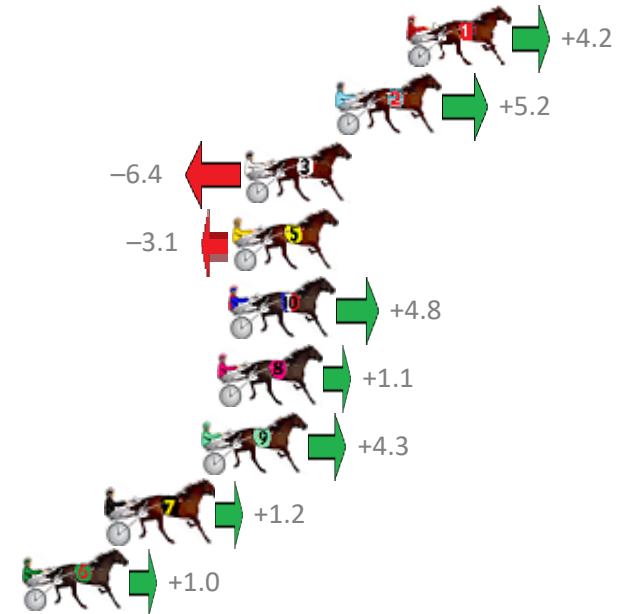

Albion Park Race 2 Distance 1660m

Saturday, 24 February 2018

Gross Time: 1:58.60 MileRate: 1:55.00 LeadTime: 3.40s First Qtr: 27.50s Second Qtr: 30.70s Third Qtr: 28.30s Fourth Qtr: 28.70s

NoHorse	Plc	Margin	Time	800Time (W)	400 Time (W)
1 GERONIMO BEAU	1	0.0m	1:58.60	56.70s (0)	28.40s (0)
2 OUR BUSCEMI	2	2.8m	1:58.80	56.63s (1)	28.56s (1)
3 KARLOO MAC	3	6.4m	1:59.06	57.46s (0)	29.16s (0)
5 ONE WISE MAN	4	6.9m	1:59.10	57.22s (1)	29.18s (1)
10 WITH AUTHORITY	5	7.0m	1:59.10	56.66s (2)	29.17s (2)
8 LIVING GRAND	6	7.5m	1:59.14	56.92s (0)	28.59s (0)
9 KYMS BOY	7	8.1m	1:59.18	56.69s (1)	28.58s (1)
7 YANKEE STRUTTER	8	11.8m	1:59.45	56.91s (0)	28.57s (0)
6 BACK PAGE NEWS	9	15.2m	1:59.69	56.93s (2)	29.35s (2)

Finish Position and metres gained from 800m

Trots Sectionals
Powered by
www.pjdata.com.au
Home of PJ Trots Analyser

The Racing Queensland Board (trading as Racing Queensland) and provider are not responsible for the completeness or accuracy of any of the information contained herein, and makes no representations about its suitability for any purpose.