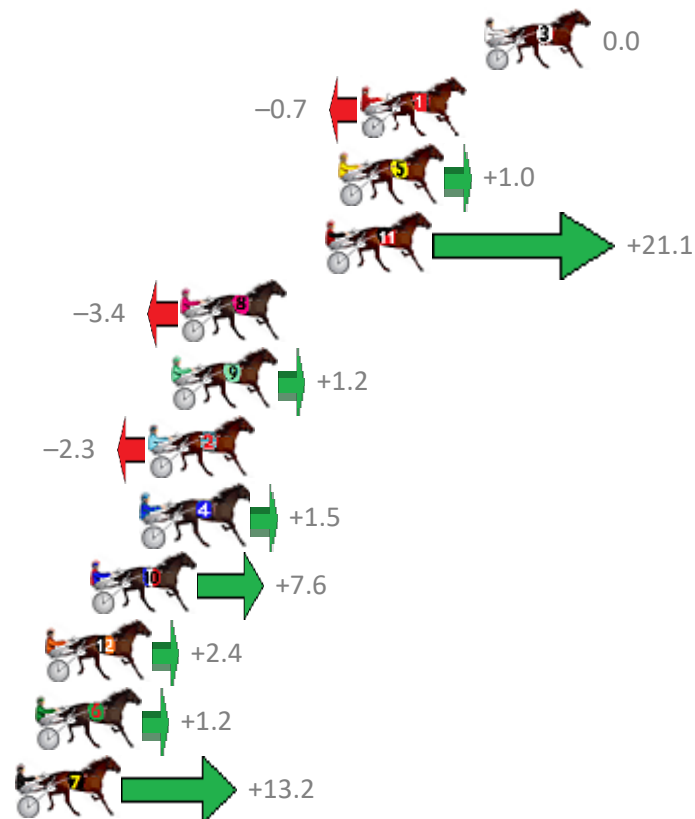

Albion Park Race 8 Distance 1660m

Saturday, 24 February 2018

Gross Time: 2:01.80 MileRate: 1:58.00 LeadTime: 3.80s First Qtr: 27.30s Second Qtr: 31.90s Third Qtr: 30.00s Fourth Qtr: 28.80s

NoHorse	Plc	Margin	Time	800Time (W)	400 Time (W)
3 JACKS AT THE BEACH	1	0.0m	2:01.80	58.80s (0)	28.80s (0)
1 SAND SAFARI	2	4.9m	2:02.15	58.85s (0)	28.85s (0)
5 DIABOLO STAR	3	5.8m	2:02.22	58.73s (1)	28.92s (1)
11 NEWMERELLA SHARKIE	4	6.3m	2:02.25	57.25s (1)	27.32s (2)
8 LOTS MORE GRINS	5	12.0m	2:02.66	59.05s (0)	29.04s (0)
9 NOTTELLINYA	6	12.4m	2:02.69	58.71s (0)	28.73s (0)
2 SEVEN RIPPIN ACES	7	13.3m	2:02.76	58.97s (1)	29.14s (1)
4 IM ROLLING STONED	8	13.5m	2:02.77	58.69s (1)	28.81s (1)
10 CHEYENNE WARRIOR	9	15.6m	2:02.92	58.24s (1)	28.14s (1)
12 WECANONLYHOPE	10	17.4m	2:03.05	58.62s (0)	28.66s (0)
6 GALLEONS WARRIOR	11	17.8m	2:03.08	58.71s (1)	28.73s (1)
7 BLISSFULINFIDELITY	12	18.6m	2:03.14	57.83s (1)	27.84s (2)

Finish Position and metres gained from 800m

Trots Sectionals
Powered by
www.pjdata.com.au
Home of PJ Trots Analyser

The Racing Queensland Board (trading as Racing Queensland) and provider are not responsible for the completeness or accuracy of any of the information contained herein, and makes no representations about its suitability for any purpose.