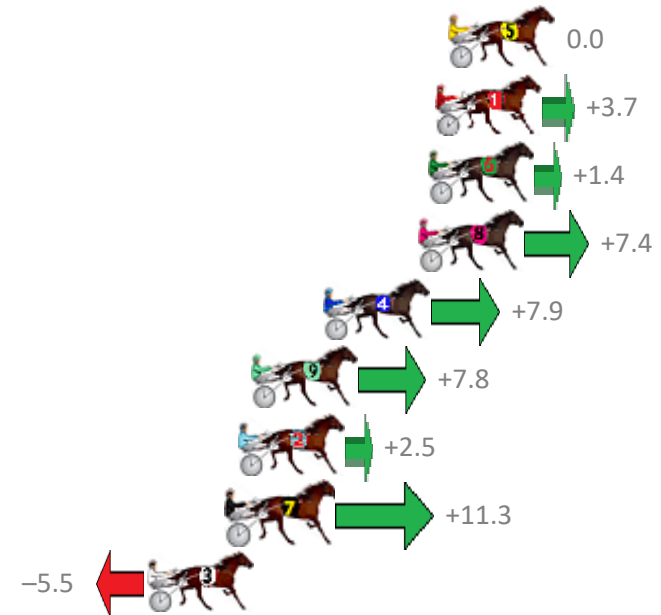

Albion Park Race 3 Distance 2138m

Saturday, 24 February 2018

Gross Time: 2:35.50 MileRate: 1:57.00 LeadTime: 37.20s First Qtr: 30.50s Second Qtr: 30.80s Third Qtr: 28.00s Fourth Qtr: 29.00s

NoHorse	Plc	Margin	Time	800Time (W)	400 Time (W)
5 EXCEPTIONAL MACH	1	0.0m	2:35.50	57.00s (0)	29.00s (0)
1 SPEEDIE MCARDLE	2	0.5m	2:35.54	56.74s (0)	28.73s (0)
6 THE MUSE	3	0.8m	2:35.56	56.90s (1)	28.75s (1)
8 CONSTANTLYSIDEWAYS	4	1.2m	2:35.59	56.47s (0)	28.46s (0)
4 MASTER MONTANA	5	4.9m	2:35.86	56.44s (0)	28.41s (0)
9 GUYS BETTOR BET	6	7.8m	2:36.07	56.44s (1)	28.29s (1)
2 FOURS ENUF TAS	7	8.3m	2:36.10	56.82s (1)	28.66s (2)
7 VADER	8	8.7m	2:36.13	56.19s (1)	28.38s (0)
3 CHANTREY	9	11.9m	2:36.36	57.39s (1)	29.24s (2)

Finish Position and metres gained from 800m

Trots Sectionals
Powered by
www.pjdata.com.au
Home of PJ Trots Analyser

The Racing Queensland Board (trading as Racing Queensland) and provider are not responsible for the completeness or accuracy of any of the information contained herein, and makes no representations about its suitability for any purpose.