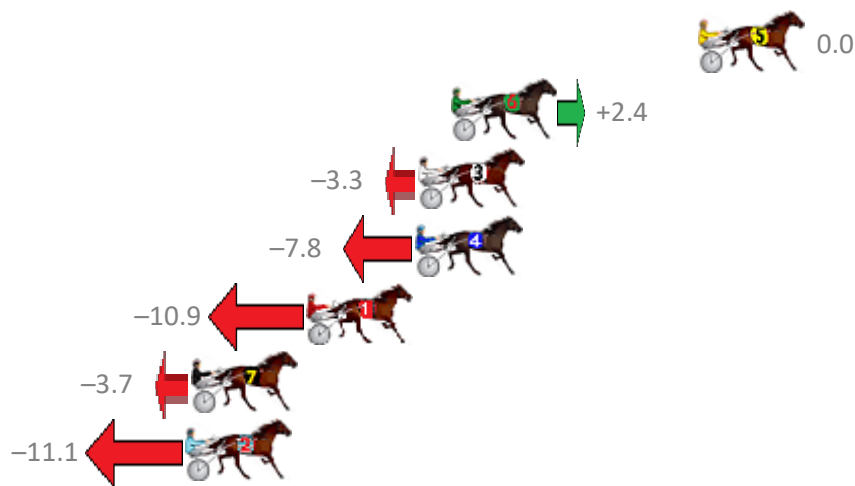

Albion Park Race 7 Distance 1660m

Saturday, 24 February 2018

Gross Time: 1:55.90 MileRate: 1:52.40 LeadTime: 3.80s First Qtr: 27.50s Second Qtr: 29.80s Third Qtr: 26.90s Fourth Qtr: 27.90s

NoHorse	Plc	Margin	Time	800Time (W)	400 Time (W)
5 GLENFERRIE HOOD	1	0.0m	1:55.90	54.80s (0)	27.90s (0)
6 THE SPACE INVADER	2	9.8m	1:56.58	54.64s (1)	27.66s (1)
3 WITHALOTOFLUCK	3	11.1m	1:56.67	55.03s (1)	28.06s (1)
4 SMOOTH SHOWGIRL	4	11.2m	1:56.68	55.33s (1)	28.46s (1)
1 REMEMBER THEM	5	15.5m	1:56.98	55.55s (0)	28.46s (0)
7 JOYS A BABE	6	20.1m	1:57.30	55.05s (0)	28.06s (0)
2 OUR HI JINX	7	20.3m	1:57.32	55.56s (0)	28.42s (0)

Finish Position and metres gained from 800m

Trots Sectionals
Powered by
www.pjdata.com.au
Home of PJ Trots Analyser

The Racing Queensland Board (trading as Racing Queensland) and provider are not responsible for the completeness or accuracy of any of the information contained herein, and makes no representations about its suitability for any purpose.