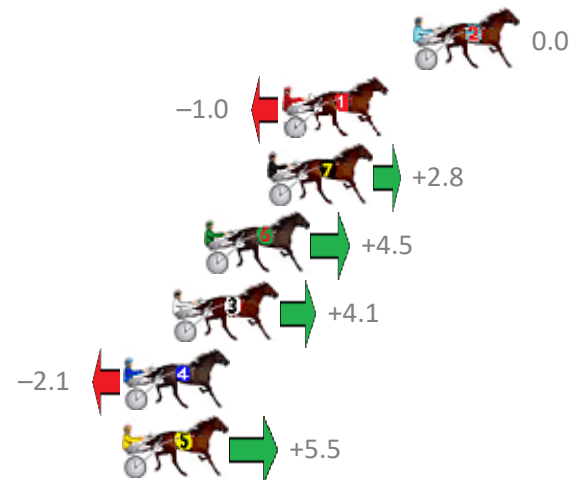

Albion Park Race 10 Distance 2647m

Saturday, 24 February 2018

Gross Time: 3:31.40 MileRate: 2:08.00 LeadTime: 87.50s First Qtr: 33.30s Second Qtr: 32.00s Third Qtr: 30.50s Fourth Qtr: 28.10s

NoHorse	Plc	Margin	Time	800Time (W)	400 Time (W)
2 FOURSHARESMOREBEE	1	0.0m	3:31.40	58.60s (0)	28.10s (0)
1 KIP KEINO	2	5.2m	3:31.77	58.67s (0)	28.17s (0)
7 OUR OVERANOVA	3	5.8m	3:31.81	58.39s (1)	27.97s (1)
6 RELEVEN DREAM	4	8.3m	3:31.98	58.27s (1)	27.83s (2)
3 SENITAS SUCCESS	5	9.5m	3:32.07	58.30s (0)	27.78s (0)
4 LYSENKO	6	11.5m	3:32.21	58.75s (0)	28.23s (0)
5 GIACOMO	7	11.5m	3:32.21	58.20s (1)	27.74s (1)

Finish Position and metres gained from 800m

Trots Sectionals
Powered by
www.pjdata.com.au
Home of PJ Trots Analyser

The Racing Queensland Board (trading as Racing Queensland) and provider are not responsible for the completeness or accuracy of any of the information contained herein, and makes no representations about its suitability for any purpose.