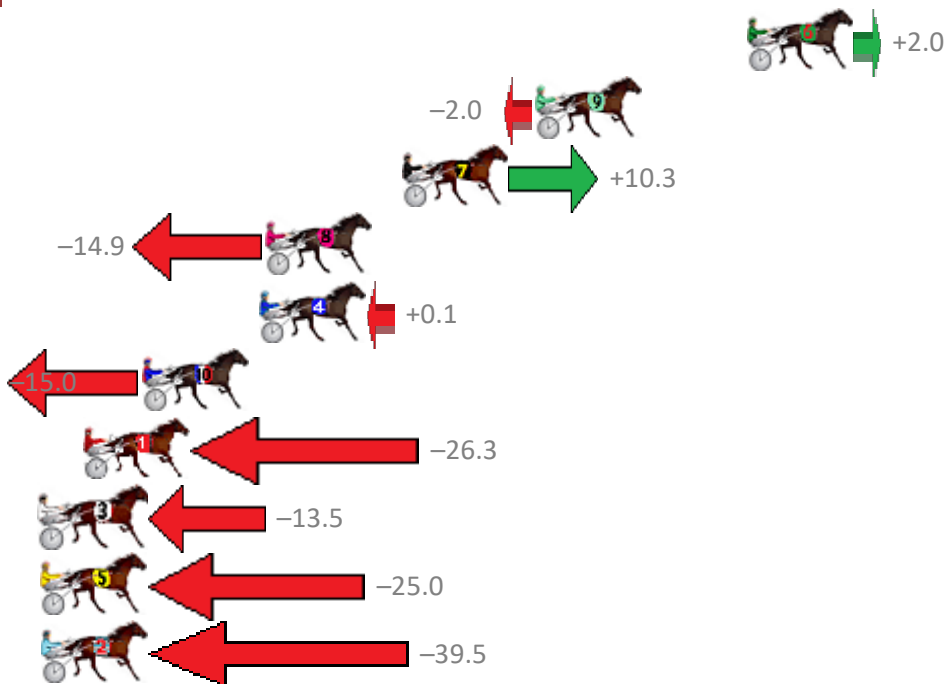

Albion Park Race 9 Distance 1660m

Saturday, 24 February 2018

Gross Time: 1:58.60 MileRate: 1:55.00 LeadTime: 3.70s First Qtr: 27.90s Second Qtr: 29.90s Third Qtr: 28.70s Fourth Qtr: 28.40s

NoHorse	Plc	Margin	Time	800Time (W)	400 Time (W)
6 BUNDABURRA	1	0.0m	1:58.60	56.96s (2)	28.40s (2)
9 RIVERLEIGH ROCKET	2	8.4m	1:59.20	57.24s (2)	28.70s (2)
7 ANYCHANCE	3	13.7m	1:59.57	56.36s (2)	28.73s (2)
8 CIRCLE LINE	4	19.1m	1:59.96	58.16s (0)	29.42s (0)
4 IMA TOP TYCOON	5	19.3m	1:59.97	57.09s (1)	28.79s (2)
10 HARD TO HEAR	6	24.0m	2:00.30	58.17s (1)	29.45s (1)
1 WEEDONS EXPRESS	7	26.3m	2:00.47	58.98s (0)	30.22s (0)
3 GLOVEMAN GILLY	8	28.3m	2:00.61	58.06s (1)	29.63s (0)
5 BELLA RIPPIN	9	29.2m	2:00.67	58.88s (1)	30.15s (1)
2 GAME WE PLAY	10	39.5m	2:01.40	59.92s (1)	31.18s (1)

Finish Position and metres gained from 800m

Trots Sectionals
Powered by
www.pjdata.com.au
Home of PJ Trots Analyser

The Racing Queensland Board (trading as Racing Queensland) and provider are not responsible for the completeness or accuracy of any of the information contained herein, and makes no representations about its suitability for any purpose.