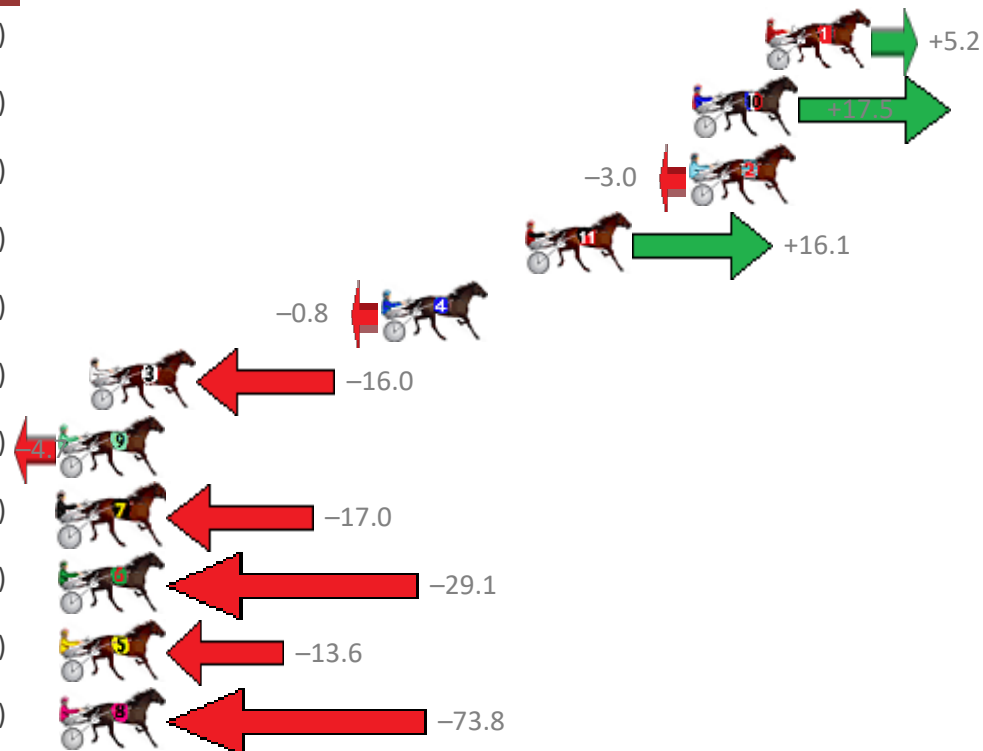

Albion Park Race 6 Distance 1660m

Tuesday, 13 February 2018

Gross Time: 1:59.70 MileRate: 1:56.10 LeadTime: 3.40s First Qtr: 27.50s Second Qtr: 31.00s Third Qtr: 28.40s Fourth Qtr: 29.40s

NoHorse	Plc	Margin	Time	800Time (W)	400 Time (W)
1 COMIGAL	1	0.0m	1:59.70	57.42s (0)	28.89s (0)
10 THE HARLEM HAMMER	2	2.9m	1:59.91	56.54s (2)	28.95s (2)
2 GOVINNI	3	3.0m	1:59.92	58.02s (0)	29.62s (0)
11 BANGKOK BRAVADO	4	9.5m	2:00.40	56.64s (2)	29.04s (2)
4 SACHE GIRL	5	15.2m	2:00.82	57.86s (2)	30.15s (1)
3 LONG DIRT ROAD	6	26.8m	2:01.67	58.96s (1)	30.08s (1)
9 ALL AFTER ME	7	29.3m	2:01.85	58.14s (1)	29.82s (1)
7 REGAL NIGHTSHADE	8	32.2m	2:02.07	59.03s (0)	30.47s (0)
6 LIGHTHORSE	9	35.3m	2:02.29	59.90s (1)	31.05s (1)
5 MIRACLES DOAPPEN	10	44.2m	2:02.95	58.78s (2)	30.68s (2)
8 SKYFELLA CAM	11	84.2m	2:05.89	63.13s (0)	34.66s (0)

Finish Position and metres gained from 800m

Trots Sectionals
Powered by
www.pjdata.com.au
Home of PJ Trots Analyser

The Racing Queensland Board (trading as Racing Queensland) and provider are not responsible for the completeness or accuracy of any of the information contained herein, and makes no representations about its suitability for any purpose.