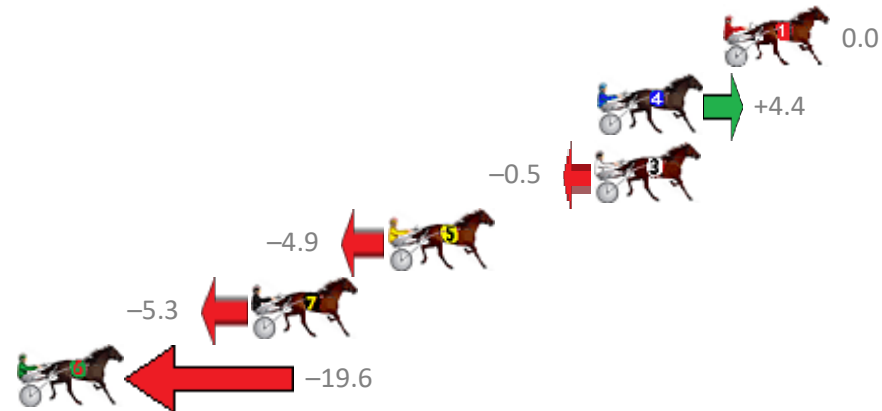

Albion Park Race 3 Distance 2138m

Tuesday, 13 February 2018

Gross Time: 2:34.80 MileRate: 1:56.60 LeadTime: 38.70s First Qtr: 30.20s Second Qtr: 30.60s Third Qtr: 27.80s Fourth Qtr: 27.50s

NoHorse	Plc	Margin	Time	800Time (W)	400 Time (W)
1 MARETTI	1	0.0m	2:34.80	55.30s (0)	27.50s (0)
4 JOSSIE JAMES	2	5.0m	2:35.14	55.00s (0)	27.24s (0)
3 FIRE AND ICE	3	5.1m	2:35.15	55.33s (0)	27.55s (0)
5 ONLY IN ROME	4	13.3m	2:35.71	55.64s (1)	28.04s (1)
7 THATS HOW WEROLL	5	18.7m	2:36.09	55.67s (1)	28.08s (2)
6 THE CARINGBAH KID	6	34.6m	2:37.18	56.65s (0)	28.85s (0)

Finish Position and metres gained from 800m

Trots Sectionals
Powered by
www.pjdata.com.au
Home of PJ Trots Analyser

The Racing Queensland Board (trading as Racing Queensland) and provider are not responsible for the completeness or accuracy of any of the information contained herein, and makes no representations about its suitability for any purpose.