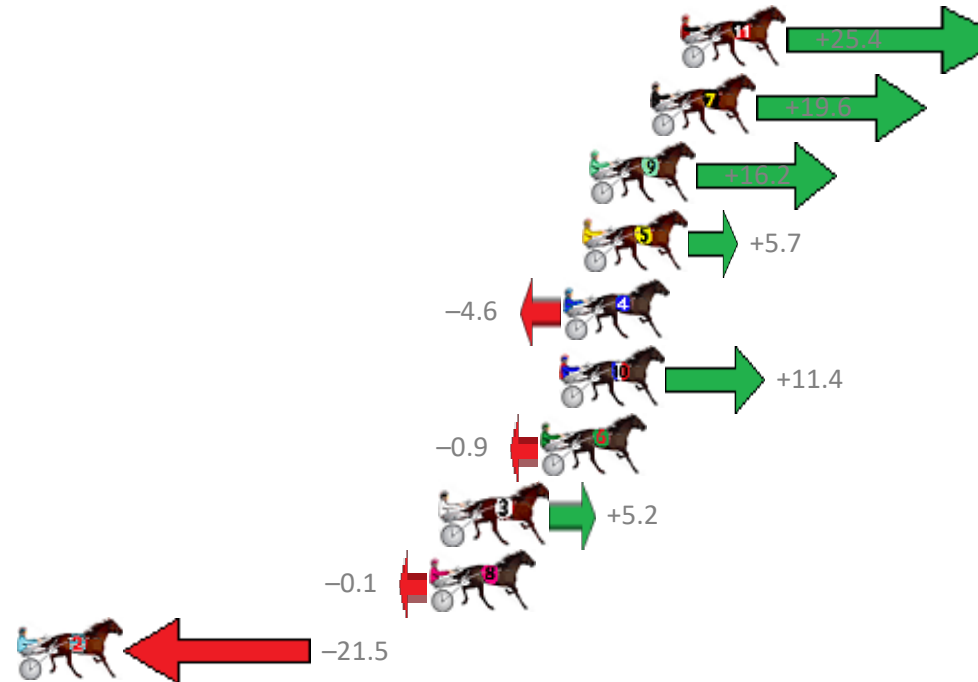

Albion Park Race 7 Distance 1660m

Tuesday, 13 February 2018

Gross Time: 1:58.20 MileRate: 1:54.60 LeadTime: 3.40s First Qtr: 26.90s Second Qtr: 30.60s Third Qtr: 28.10s Fourth Qtr: 29.20s

NoHorse	Plc	Margin	Time	800Time (W)	400 Time (W)
11 KOTARE YORK	1	0.0m	1:58.20	55.48s (2)	27.97s (2)
7 THE SHADY ONE	2	1.2m	1:58.29	55.90s (2)	28.38s (2)
9 MAYWYNS BEST	3	3.6m	1:58.46	56.14s (1)	28.43s (1)
5 A GOOD CHANCE	4	3.9m	1:58.48	56.89s (1)	29.09s (1)
4 MISTER MUNDAKA	5	4.6m	1:58.54	57.63s (0)	29.54s (0)
10 PSYCHEDELIC	6	4.8m	1:58.55	56.48s (2)	28.98s (2)
6 MAFUTA VAUTIN	7	5.5m	1:58.60	57.36s (1)	29.57s (1)
3 OUR MILLWOOD MAIZI	8	9.4m	1:58.89	56.93s (1)	29.17s (1)
8 SPARKLING CULLECT	9	9.9m	1:58.92	57.31s (0)	29.02s (0)
2 PHANTOM ROCKSTAR	10	26.3m	2:00.12	58.84s (0)	30.52s (0)

Finish Position and metres gained from 800m

Trots Sectionals
Powered by
www.pjdata.com.au
Home of PJ Trots Analyser

The Racing Queensland Board (trading as Racing Queensland) and provider are not responsible for the completeness or accuracy of any of the information contained herein, and makes no representations about its suitability for any purpose.