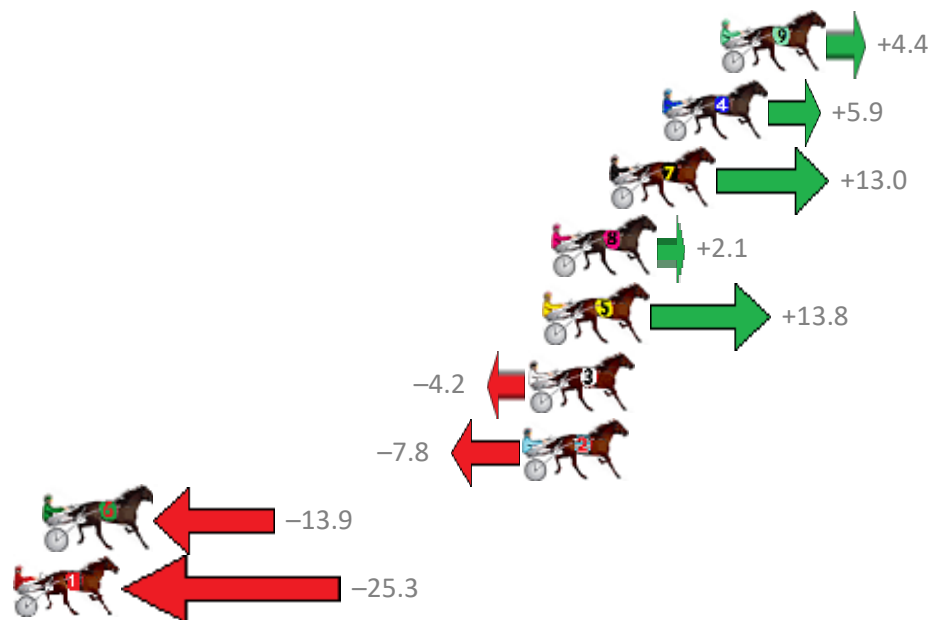

Albion Park Race 4 Distance 2138m

Tuesday, 13 February 2018

Gross Time: 2:36.80 MileRate: 1:58.00 LeadTime: 38.50s First Qtr: 30.40s Second Qtr: 30.20s Third Qtr: 28.50s Fourth Qtr: 29.20s

NoHorse	Plc	Margin	Time	800Time (W)	400 Time (W)
9 KYMS BOY	1	0.0m	2:36.80	57.38s (0)	28.88s (0)
4 HE GETS IT	2	2.3m	2:36.97	57.27s (1)	29.19s (2)
7 PROFICIENT	3	4.4m	2:37.12	56.76s (2)	28.95s (3)
8 MISTA NATURAL	4	6.7m	2:37.29	57.55s (0)	29.05s (0)
5 CHEYENNE WARRIOR	5	7.0m	2:37.31	56.70s (1)	28.82s (1)
3 MY AJAYE	6	7.6m	2:37.35	58.00s (1)	29.38s (1)
2 ROCKWITH THEDEVIL	7	7.8m	2:37.37	58.26s (0)	29.77s (0)
6 MO JARNEY	8	26.7m	2:38.75	58.70s (1)	30.48s (2)
1 WEBBY VANDERQUACK	9	39.5m	2:39.68	59.52s (0)	30.96s (0)

Finish Position and metres gained from 800m

Trots Sectionals
Powered by
www.pjdata.com.au
Home of PJ Trots Analyser

The Racing Queensland Board (trading as Racing Queensland) and provider are not responsible for the completeness or accuracy of any of the information contained herein, and makes no representations about its suitability for any purpose.