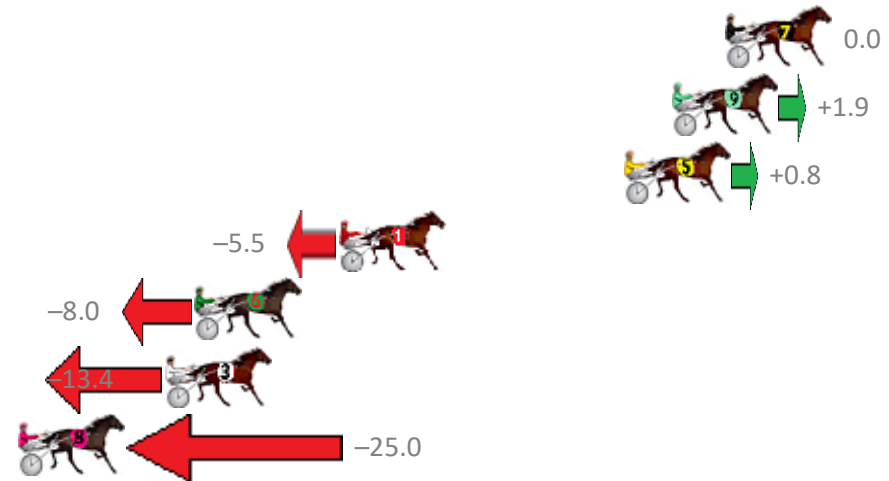

Albion Park Race 5 Distance 1660m

Tuesday, 13 February 2018

Gross Time: 1:57.80 MileRate: 1:54.20 LeadTime: 3.30s First Qtr: 28.20s Second Qtr: 30.40s Third Qtr: 28.00s Fourth Qtr: 27.90s

NoHorse	Plc	Margin	Time	800Time (W)	400 Time (W)
7 COMPLY OR DIE	1	0.0m	1:57.80	55.90s (0)	27.90s (0)
9 GOTTA GLOW	2	2.1m	1:57.95	55.77s (1)	27.91s (1)
5 SUPALINER	3	4.0m	1:58.08	55.84s (0)	27.77s (0)
1 BIO MARINUS	4	15.3m	1:58.87	56.28s (0)	28.12s (0)
6 MOHEGAN SUN	5	21.0m	1:59.26	56.46s (1)	28.29s (2)
3 ROCKY CARRINGTON	6	22.2m	1:59.35	56.84s (1)	28.60s (1)
8 MACH CULLEN	7	39.6m	2:00.56	57.65s (0)	29.41s (0)

Finish Position and metres gained from 800m

Trots Sectionals
Powered by
www.pjdata.com.au
Home of PJ Trots Analyser

The Racing Queensland Board (trading as Racing Queensland) and provider are not responsible for the completeness or accuracy of any of the information contained herein, and makes no representations about its suitability for any purpose.