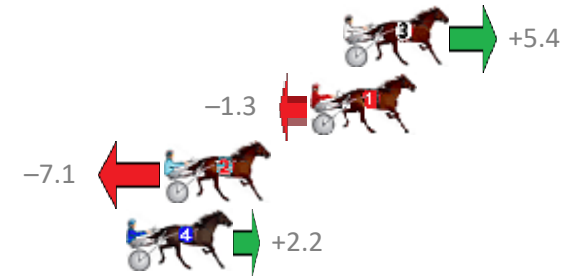

Albion Park Race 1 Distance 1660m

Tuesday, 13 February 2018

Gross Time: 2:03.20   MileRate: 1:59.40   LeadTime: 3.70s   First Qtr: 29.10s   Second Qtr: 31.20s   Third Qtr: 29.80s   Fourth Qtr: 29.40s

NoHorse	Plc	Margin	Time	800Time (W)	400 Time (W)
3 SPRINGFIELD DESIRE	1	0.0m	2:03.20	58.80s (0)	29.08s (0)
1 MAYWYN TOUGH	2	1.3m	2:03.30	59.30s (0)	29.50s (0)
2 LEFT A TERROR	3	7.1m	2:03.72	59.73s (1)	29.92s (1)
4 THE MONEY BALL	4	8.6m	2:03.83	59.04s (1)	29.66s (1)

Finish Position and metres gained from 800m

Trots Sectionals
Powered by
www.pjdata.com.au
Home of PJ Trots Analyser

The Racing Queensland Board (trading as Racing Queensland) and provider are not responsible for the completeness or accuracy of any of the information contained herein, and makes no representations about its suitability for any purpose.