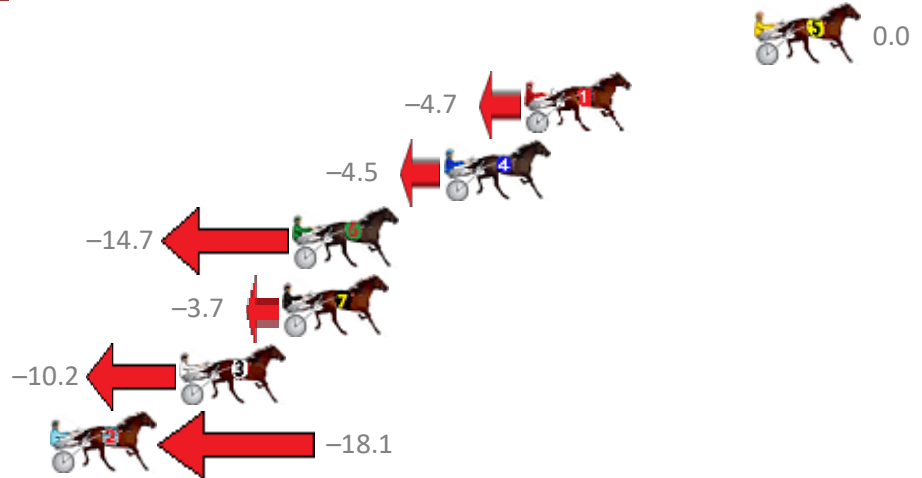

Albion Park Race 2 Distance 1660m

Tuesday, 13 February 2018

Gross Time: 1:59.70 MileRate: 1:56.10 LeadTime: 3.30s First Qtr: 28.60s Second Qtr: 31.90s Third Qtr: 28.10s Fourth Qtr: 27.80s

NoHorse	Plc	Margin	Time	800Time (W)	400 Time (W)
5 RIVERLEIGH ROCKET	1	0.0m	1:59.70	55.90s (0)	27.80s (0)
1 GLOVEMAN GILLY	2	9.1m	2:00.33	56.23s (0)	28.14s (0)
4 RUATO BAY	3	12.3m	2:00.55	56.21s (1)	28.04s (1)
6 CONFEDERATE GIRL	4	18.3m	2:00.97	56.93s (1)	28.78s (1)
7 SWAROVSKI	5	18.7m	2:01.00	56.16s (0)	27.97s (0)
3 MILES ABOVE	6	22.8m	2:01.28	56.61s (1)	28.44s (1)
2 BRASS LANTERN	7	27.9m	2:01.64	57.16s (0)	28.93s (0)

Finish Position and metres gained from 800m

Trots Sectionals
Powered by
www.pjdata.com.au
Home of PJ Trots Analyser

The Racing Queensland Board (trading as Racing Queensland) and provider are not responsible for the completeness or accuracy of any of the information contained herein, and makes no representations about its suitability for any purpose.