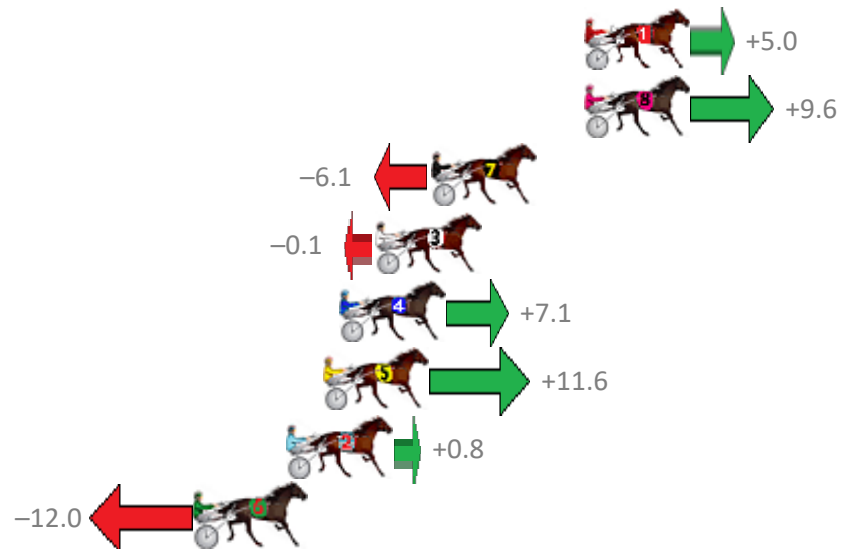

Albion Park Race 9 Distance 1660m

Saturday, 3 February 2018

Gross Time: 1:59.30 MileRate: 1:55.70 LeadTime: 3.50s First Qtr: 27.60s Second Qtr: 30.90s Third Qtr: 29.30s Fourth Qtr: 28.00s

No	Horse	Plc	Margin	Time	800Time (W)	400 Time (W)
1	WYNBERG TERROR	1	0.0m	1:59.30	56.94s (0)	27.66s (0)
8	BROADWAY PLAYBOY	1	0.0m	1:59.30	56.61s (0)	27.37s (0)
7	OVERLAP	3	6.1m	1:59.73	57.74s (0)	28.43s (0)
3	MAX RICHTER	4	8.3m	1:59.88	57.31s (1)	27.99s (2)
4	THE PACMAN	5	9.7m	1:59.98	56.79s (1)	27.45s (1)
5	WAR DAN APOLLO	6	10.4m	2:00.03	56.47s (1)	27.78s (0)
2	KETUT	7	11.8m	2:00.13	57.24s (1)	27.89s (1)
6	STORMFORTHEBOYS	8	15.4m	2:00.38	58.16s (1)	28.73s (1)

Finish Position and metres gained from 800m

Trots Sectionals
Powered by
www.pjdata.com.au
Home of PJ Trots Analyser

The Racing Queensland Board (trading as Racing Queensland) and provider are not responsible for the completeness or accuracy of any of the information contained herein, and makes no representations about its suitability for any purpose.