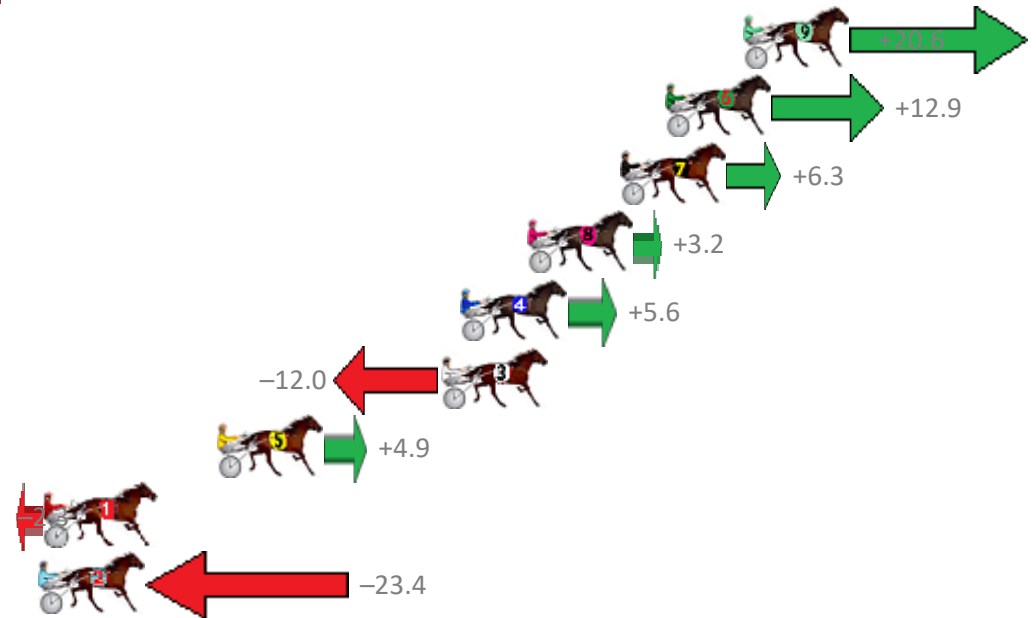

Albion Park Race 10 Distance 2138m

Saturday, 3 February 2018

Gross Time: 2:39.80 MileRate: 2:00.30 LeadTime: 38.40s First Qtr: 29.90s Second Qtr: 30.90s Third Qtr: 30.30s Fourth Qtr: 30.30s

NoHorse	Plc	Margin	Time	800Time (W)	400 Time (W)
9 RELEVEN DREAM	1	0.0m	2:39.80	59.04s (1)	29.33s (1)
6 OUR DAINTY LADY	2	3.1m	2:40.03	59.62s (1)	29.91s (1)
7 OUR OVERANOVA	3	4.9m	2:40.17	60.12s (1)	30.37s (1)
8 SENITAS SUCCESS	4	8.6m	2:40.45	60.36s (0)	30.00s (0)
4 BLUE DON	5	11.2m	2:40.65	60.18s (0)	29.86s (0)
3 FOURSHARESMOREBEE	6	12.0m	2:40.71	61.51s (0)	31.21s (0)
5 LYSENKO	7	20.9m	2:41.38	60.23s (1)	30.50s (1)
1 LAVROS SEGIL	8	27.7m	2:41.90	60.77s (0)	30.66s (1)
2 KIP KEINO	9	29.8m	2:42.06	62.37s (0)	31.97s (0)

Finish Position and metres gained from 800m

Trots Sectionals
Powered by
www.pjdata.com.au
Home of PJ Trots Analyser

The Racing Queensland Board (trading as Racing Queensland) and provider are not responsible for the completeness or accuracy of any of the information contained herein, and makes no representations about its suitability for any purpose.