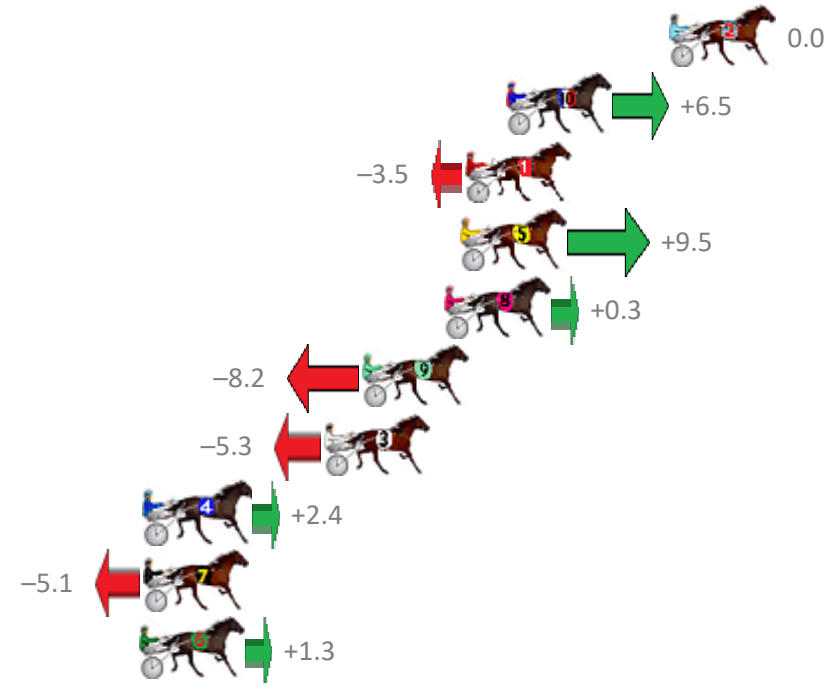

Albion Park Race 8 Distance 1660m

Saturday, 3 February 2018

Gross Time: 2:00.60 MileRate: 1:57.00 LeadTime: 3.50s First Qtr: 28.70s Second Qtr: 31.40s Third Qtr: 28.30s Fourth Qtr: 28.70s

No	Horse	Plc	Margin	Time	800Time (W)	400 Time (W)
2	KARLOO MAC	1	0.0m	2:00.60	57.00s (0)	28.70s (0)
10	CALL ME YOURS	2	6.5m	2:01.07	56.54s (1)	28.26s (1)
1	LORNE BEACH	3	8.1m	2:01.18	57.25s (0)	28.89s (0)
5	BUNDABURRA	4	8.3m	2:01.20	56.32s (1)	28.53s (2)
8	LEVI JADE	5	8.9m	2:01.24	56.98s (0)	28.61s (0)
9	SWAROVSKI	6	12.2m	2:01.48	57.58s (1)	29.35s (1)
3	THE ENDEAVOUR	7	13.7m	2:01.58	57.38s (1)	29.12s (1)
4	ZENMACH	8	20.8m	2:02.09	56.83s (1)	28.87s (2)
7	JACCKA LONNY	9	20.9m	2:02.10	57.36s (0)	29.01s (0)
6	GLENFERRIE BABY	10	21.1m	2:02.11	56.91s (0)	28.89s (1)

Finish Position and metres gained from 800m

Trots Sectionals
Powered by
www.pjdata.com.au
Home of PJ Trots Analyser

The Racing Queensland Board (trading as Racing Queensland) and provider are not responsible for the completeness or accuracy of any of the information contained herein, and makes no representations about its suitability for any purpose.