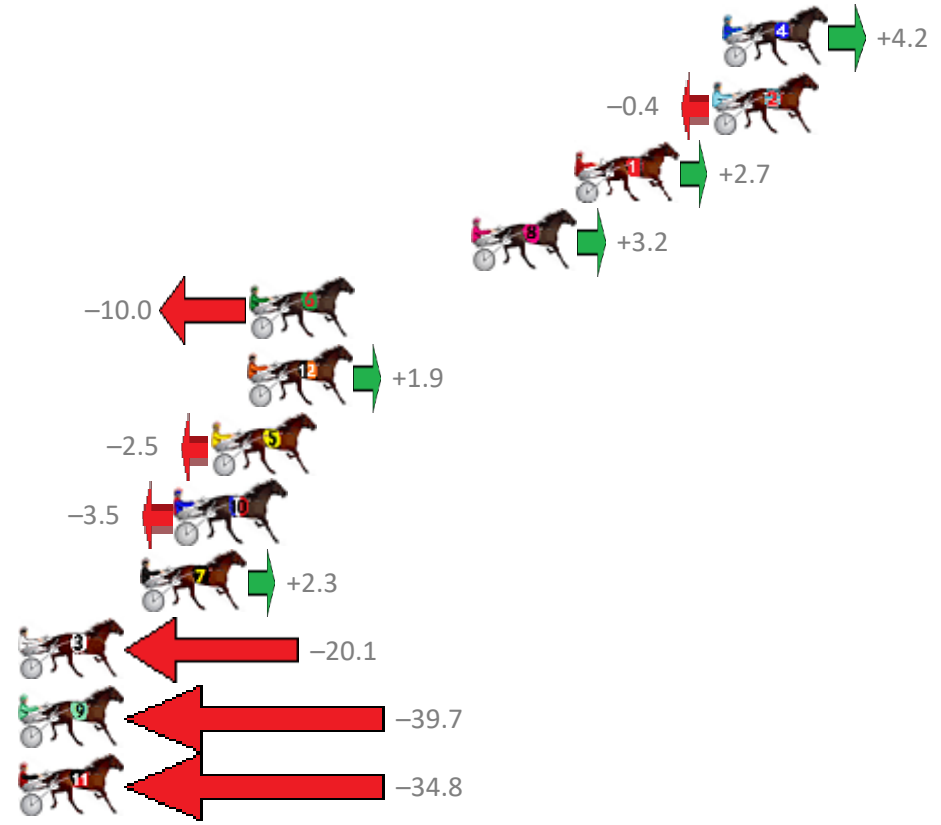

Albion Park Race 3 Distance 2138m

Saturday, 3 February 2018

Gross Time: 2:35.70 MileRate: 1:57.20 LeadTime: 37.80s First Qtr: 30.00s Second Qtr: 30.10s Third Qtr: 29.00s Fourth Qtr: 28.80s

No	Horse	Plc	Margin	Time	800Time (W)	400 Time (W)
4	TOP TRIO	1	0.0m	2:35.70	57.50s (0)	28.48s (0)
2	CASINO TOMMY	2	0.4m	2:35.73	57.83s (0)	28.83s (0)
1	RUATO BAY	3	5.9m	2:36.12	57.60s (0)	28.61s (0)
8	SPEEDIE MCARDLE	4	10.0m	2:36.42	57.57s (0)	28.54s (0)
6	WEEDONS EXPRESS	5	18.8m	2:37.05	58.52s (1)	29.48s (2)
12	THE MUSE	6	18.9m	2:37.06	57.66s (2)	28.98s (3)
5	YANKEE STRUTTER	7	20.3m	2:37.16	57.98s (0)	28.94s (0)
10	RIVERLEIGH ROCKET	8	21.7m	2:37.26	58.05s (1)	28.99s (1)
7	FIRE AND ICE	9	23.1m	2:37.36	57.63s (2)	28.99s (2)
3	ELLIOTT BROMAC	10	34.1m	2:38.16	59.25s (1)	30.20s (1)
9	ONLY IN ROME	11	43.9m	2:38.86	60.67s (1)	31.37s (1)
11	BLACKLIST	12	50.6m	2:39.34	60.31s (2)	31.59s (3)

Finish Position and metres gained from 800m

Trots Sectionals
Powered by
www.pjdata.com.au
Home of PJ Trots Analyser

The Racing Queensland Board (trading as Racing Queensland) and provider are not responsible for the completeness or accuracy of any of the information contained herein, and makes no representations about its suitability for any purpose.