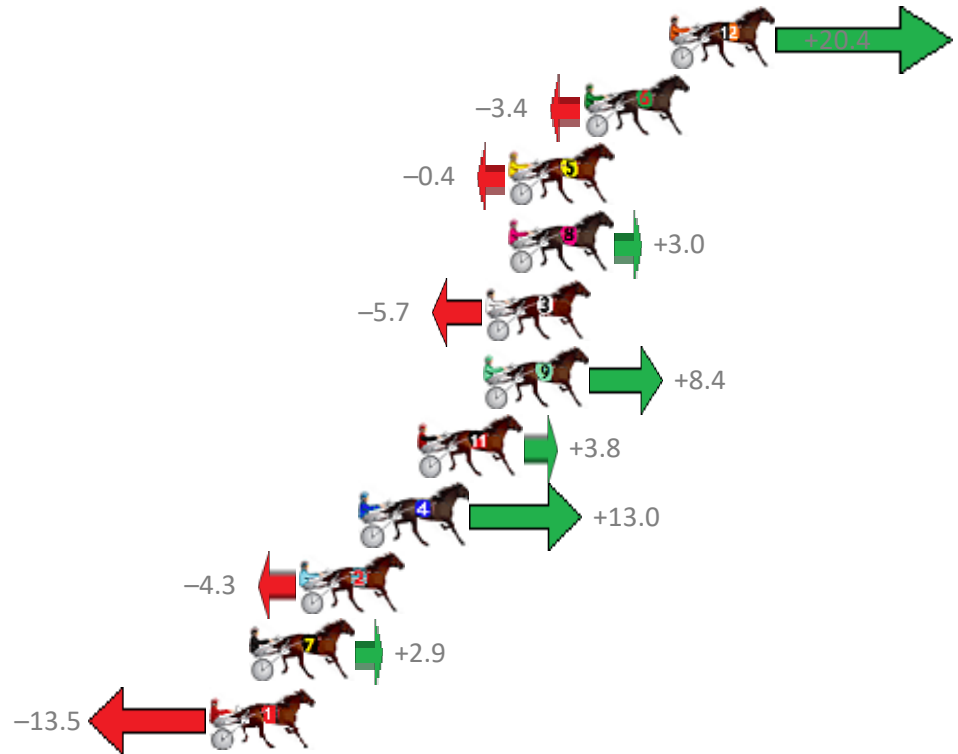

Albion Park Race 2 Distance 1660m

Saturday, 3 February 2018

Gross Time: 1:58.50 MileRate: 1:54.80 LeadTime: 3.60s First Qtr: 28.00s Second Qtr: 28.60s Third Qtr: 29.00s Fourth Qtr: 29.30s

No	Horse	Plc	Margin	Time	800Time (W)	400 Time (W)
12	OUR MELS DREAM	1	0.0m	1:58.50	56.81s (1)	28.63s (2)
6	GOTTA GLOW	2	3.4m	1:58.75	58.55s (0)	29.55s (0)
5	FLOYD MAYWEATHER	3	6.4m	1:58.97	58.33s (1)	29.36s (1)
8	MOHEGAN SUN	4	6.4m	1:58.97	58.08s (0)	28.95s (0)
3	INA GREAT PLACE	5	7.3m	1:59.03	58.72s (1)	29.73s (1)
9	MAJOR KIWI	6	7.4m	1:59.04	57.69s (1)	29.48s (2)
11	RUBYS BAD BOY	7	10.0m	1:59.23	58.02s (0)	28.89s (1)
4	DOLLARBILL	8	12.2m	1:59.39	57.35s (1)	29.08s (2)
2	LEIGHMONT	9	14.7m	1:59.58	58.61s (1)	29.63s (1)
7	RORY MACH	10	16.7m	1:59.72	58.09s (0)	29.06s (2)
1	HORACE FOXLEY	11	18.3m	1:59.84	59.28s (0)	30.14s (0)

Finish Position and metres gained from 800m

Trots Sectionals
Powered by
www.pjdata.com.au
Home of PJ Trots Analyser

The Racing Queensland Board (trading as Racing Queensland) and provider are not responsible for the completeness or accuracy of any of the information contained herein, and makes no representations about its suitability for any purpose.