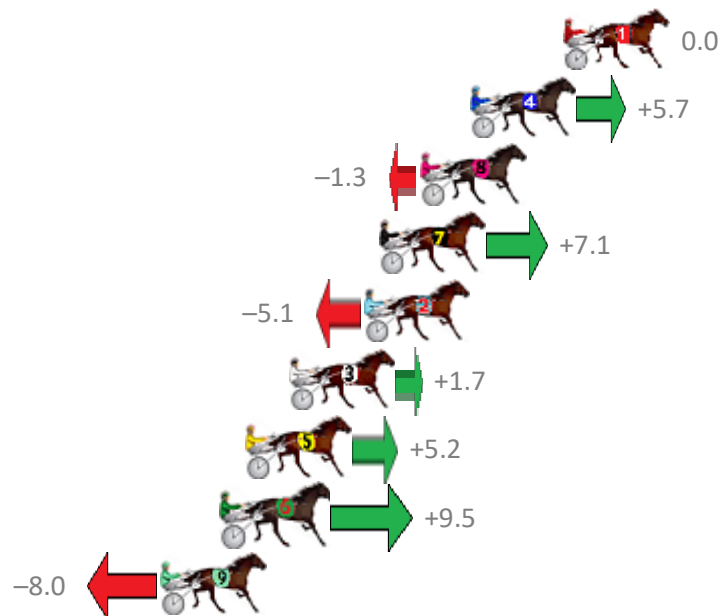

Albion Park Race 7 Distance 1660m

Saturday, 3 February 2018

Gross Time: 1:59.60 MileRate: 1:56.00 LeadTime: 3.50s First Qtr: 29.60s Second Qtr: 30.30s Third Qtr: 27.90s Fourth Qtr: 28.30s

No	Horse	Plc	Margin	Time	800Time (W)	400 Time (W)
1	KOTARE YORK	1	0.0m	1:59.60	56.20s (0)	28.30s (0)
4	MAJOR MOMENT	2	3.7m	1:59.86	55.80s (0)	27.74s (0)
8	LOMBO RANMILES	3	5.7m	2:00.00	56.29s (0)	28.22s (0)
7	MONARKMAC	4	7.3m	2:00.12	55.70s (0)	27.63s (0)
2	CHANTREY	5	7.9m	2:00.16	56.56s (1)	28.62s (1)
3	NUI TOC TIEN	6	10.9m	2:00.37	56.08s (1)	28.04s (1)
5	PHANTOM ROCKSTAR	7	12.6m	2:00.49	55.83s (1)	27.85s (1)
6	LEXUS ON THE BEACH	8	13.5m	2:00.56	55.53s (1)	27.90s (2)
9	BLACK BELT	9	16.0m	2:00.73	56.76s (1)	28.74s (1)

Finish Position and metres gained from 800m

Trots Sectionals
Powered by
www.pjdata.com.au
Home of PJ Trots Analyser

The Racing Queensland Board (trading as Racing Queensland) and provider are not responsible for the completeness or accuracy of any of the information contained herein, and makes no representations about its suitability for any purpose.