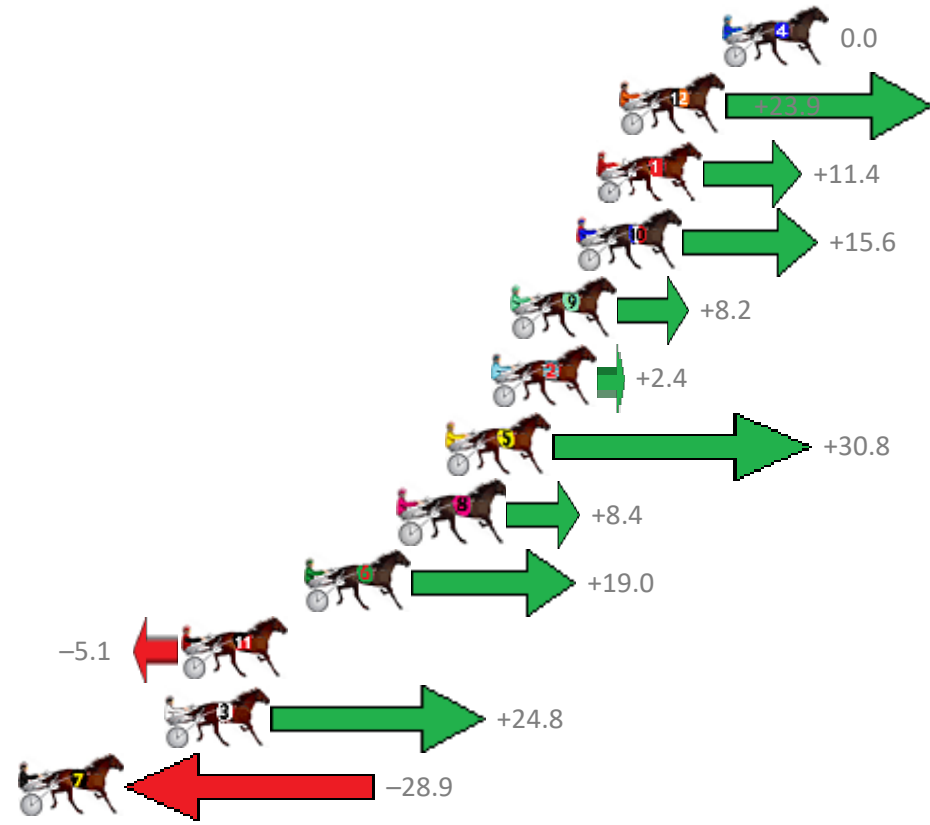

Albion Park Race 1 Distance 1660m

Saturday, 3 February 2018

Gross Time: 1:57.10 MileRate: 1:53.50 LeadTime: 3.50s First Qtr: 26.90s Second Qtr: 28.00s Third Qtr: 28.90s Fourth Qtr: 29.80s

No Horse	Plc	Margin	Time	800Time (W)	400 Time (W)
4 BEAVER	1	0.0m	1:57.10	58.70s (0)	29.80s (0)
12 BETTABE PERFECT	2	4.1m	1:57.41	56.95s (1)	29.60s (2)
1 WRITTEN IN RED	3	5.0m	1:57.47	57.86s (0)	28.70s (1)
10 MAFUTA VAUTIN	4	5.8m	1:57.53	57.56s (1)	29.41s (2)
9 ALLELUIA	5	8.4m	1:57.73	58.10s (1)	29.70s (1)
2 COLD IDEAL	6	9.2m	1:57.79	58.52s (0)	29.38s (1)
5 LANCELOT BROMAC	7	11.0m	1:57.92	56.44s (1)	28.79s (1)
8 WESTERN BLAZE	8	12.8m	1:58.05	58.08s (0)	29.14s (2)
6 THE SPACE INVADER	9	16.6m	1:58.34	57.31s (1)	29.79s (2)
11 BULL MARKET	10	21.5m	1:58.70	59.07s (2)	31.13s (1)
3 ALWAYS MY MATE	11	22.2m	1:58.75	56.88s (1)	29.55s (0)
7 MONTANA FALCON	12	35.3m	1:59.73	60.82s (0)	31.40s (0)

Finish Position and metres gained from 800m

Trots Sectionals
Powered by
www.pjdata.com.au
Home of PJ Trots Analyser

The Racing Queensland Board (trading as Racing Queensland) and provider are not responsible for the completeness or accuracy of any of the information contained herein, and makes no representations about its suitability for any purpose.