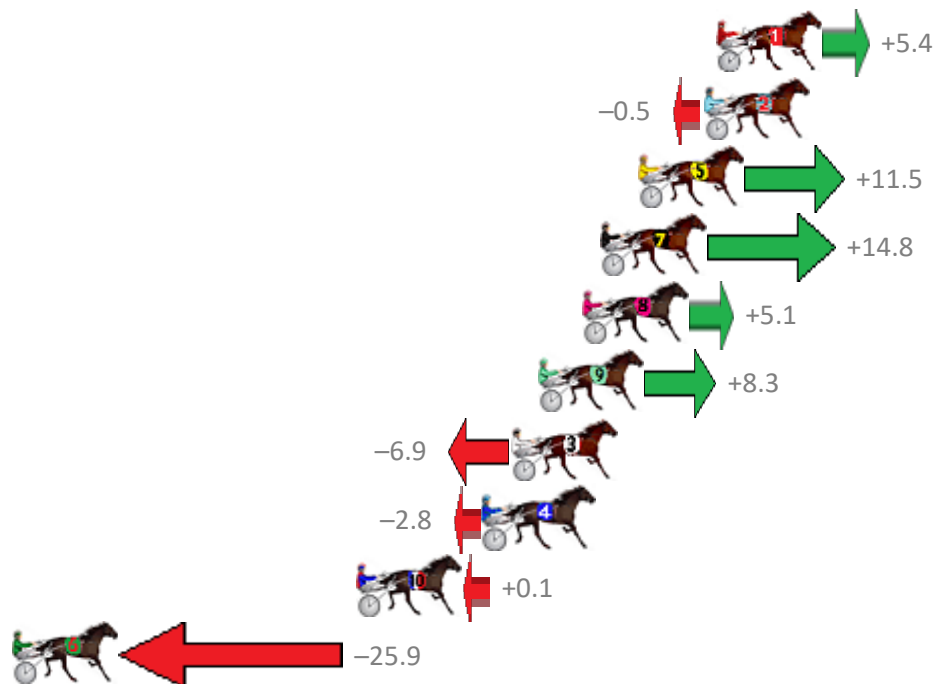

Albion Park Race 6 Distance 1660m

Saturday, 3 February 2018

Gross Time: 2:00.00 MileRate: 1:56.30 LeadTime: 3.40s First Qtr: 28.60s Second Qtr: 31.30s Third Qtr: 27.60s Fourth Qtr: 29.10s

No	Horse	Plc	Margin	Time	800Time (W)	400 Time (W)
1	GUYS BETTOR BET	1	0.0m	2:00.00	56.32s (0)	28.78s (0)
2	FIREBBY	2	0.5m	2:00.04	56.74s (0)	29.14s (0)
5	MAYWYNS BEST	3	3.1m	2:00.23	55.88s (1)	28.67s (3)
7	REDS JET STAR	4	4.6m	2:00.33	55.65s (1)	28.71s (1)
8	CONSTANTLYSIDEWAYS	5	5.3m	2:00.39	56.34s (0)	28.86s (0)
9	CORPORAL LUNA	6	7.1m	2:00.52	56.11s (0)	28.64s (0)
3	ANNIKA MAGIC	7	8.1m	2:00.59	57.19s (1)	29.63s (1)
4	IMA GRUMPY POSSUM	8	9.2m	2:00.67	56.90s (1)	29.36s (1)
10	GASMONKEY	9	14.3m	2:01.04	56.69s (2)	28.92s (2)
6	ANOTHER BROADWAY	10	28.5m	2:02.07	58.54s (2)	30.71s (2)

Finish Position and metres gained from 800m

Trots Sectionals
Powered by
www.pjdata.com.au
Home of PJ Trots Analyser

The Racing Queensland Board (trading as Racing Queensland) and provider are not responsible for the completeness or accuracy of any of the information contained herein, and makes no representations about its suitability for any purpose.