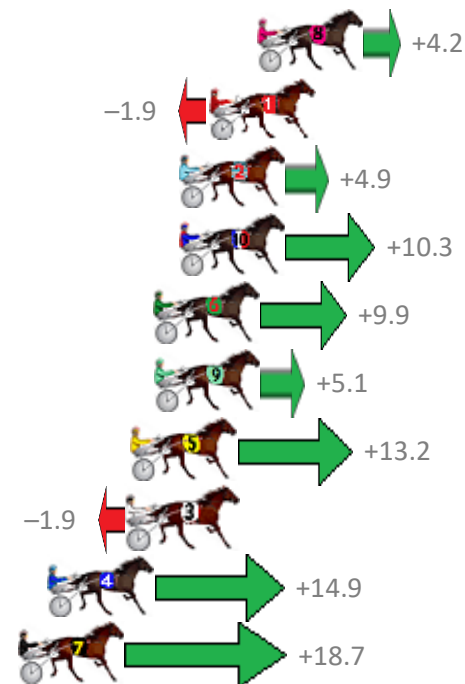

Albion Park Race 5 Distance 1660m

Saturday, 3 February 2018

Gross Time: 1:59.00 MileRate: 1:55.40 LeadTime: 3.50s First Qtr: 28.70s Second Qtr: 30.80s Third Qtr: 28.00s Fourth Qtr: 28.00s

No	Horse	Plc	Margin	Time	800Time (W)	400 Time (W)
8	GLENFERRIE HOOD	1	0.0m	1:59.00	55.71s (0)	27.71s (0)
1	VILLAGE WITCH	2	1.9m	1:59.13	56.13s (0)	28.13s (0)
2	WITHALOTOFLUCK	3	3.1m	1:59.22	55.66s (1)	27.83s (1)
10	JOYS A BABE	4	3.1m	1:59.22	55.28s (1)	27.50s (1)
6	BETTORTHANSPECIAL	5	4.1m	1:59.29	55.31s (0)	27.31s (0)
9	MAJESTIC MAJOR	6	4.1m	1:59.29	55.64s (0)	27.64s (0)
5	SMOOTH SHOWGIRL	7	5.0m	1:59.35	55.08s (1)	27.34s (1)
3	FEEL THE COURAGE	8	5.1m	1:59.36	56.13s (1)	28.29s (1)
4	POLISHED ROCKS	9	8.3m	1:59.58	54.96s (1)	27.26s (1)
7	OUR HI JINX	10	9.5m	1:59.67	54.69s (1)	27.04s (1)

Finish Position and metres gained from 800m

Trots Sectionals
Powered by
www.pjdata.com.au
Home of PJ Trots Analyser

The Racing Queensland Board (trading as Racing Queensland) and provider are not responsible for the completeness or accuracy of any of the information contained herein, and makes no representations about its suitability for any purpose.