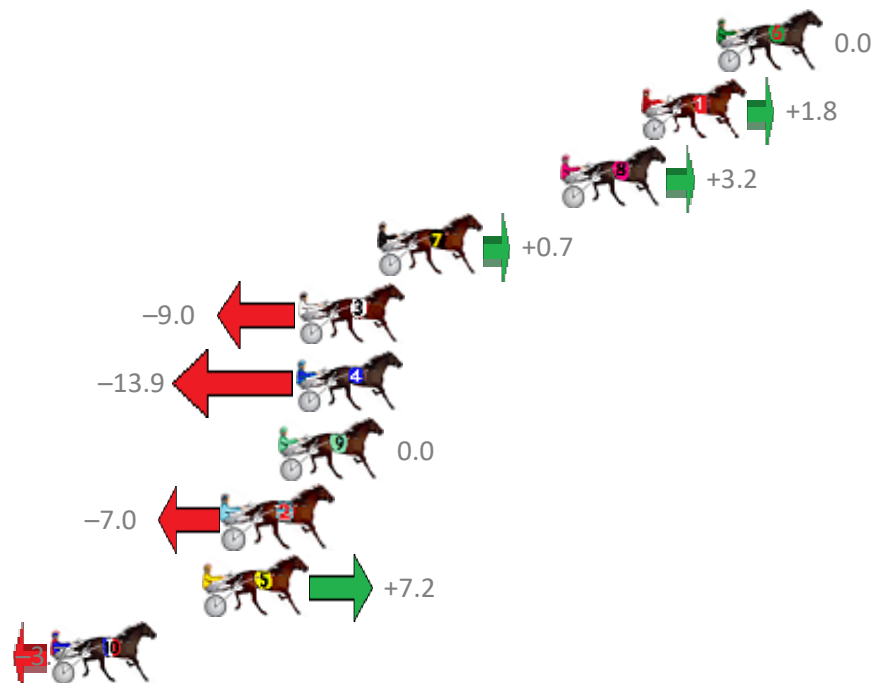

Albion Park Race 4 Distance 1660m

Saturday, 3 February 2018

Gross Time: 2:00.60 MileRate: 1:56.90 LeadTime: 3.40s First Qtr: 28.50s Second Qtr: 32.10s Third Qtr: 29.70s Fourth Qtr: 26.90s

No	Horse	Plc	Margin	Time	800Time (W)	400 Time (W)
6	MAKO BANNER	1	0.0m	2:00.60	56.60s (0)	26.90s (0)
1	GANGSTER BOY	2	3.0m	2:00.80	56.47s (0)	26.79s (0)
8	OUTLAW FELLA	3	6.2m	2:01.02	56.37s (0)	26.68s (0)
7	YOUNG AMERICAN	4	13.5m	2:01.51	56.55s (0)	27.04s (1)
3	SWEET AS CANDY	5	16.6m	2:01.72	57.24s (1)	27.63s (2)
4	POMPIDOU	6	16.7m	2:01.72	57.58s (1)	27.88s (1)
9	FEEL THE FAITH	7	17.4m	2:01.77	56.60s (1)	26.97s (2)
2	TALLYHO BROMAC	8	19.6m	2:01.92	57.10s (1)	27.45s (2)
5	JACK HAMMER	9	20.4m	2:01.97	56.09s (1)	26.95s (1)
10	RATE HIGHLY	10	26.5m	2:02.38	56.86s (1)	27.23s (2)

Finish Position and metres gained from 800m

Trots Sectionals
Powered by
www.pjdata.com.au
Home of PJ Trots Analyser

The Racing Queensland Board (trading as Racing Queensland) and provider are not responsible for the completeness or accuracy of any of the information contained herein, and makes no representations about its suitability for any purpose.