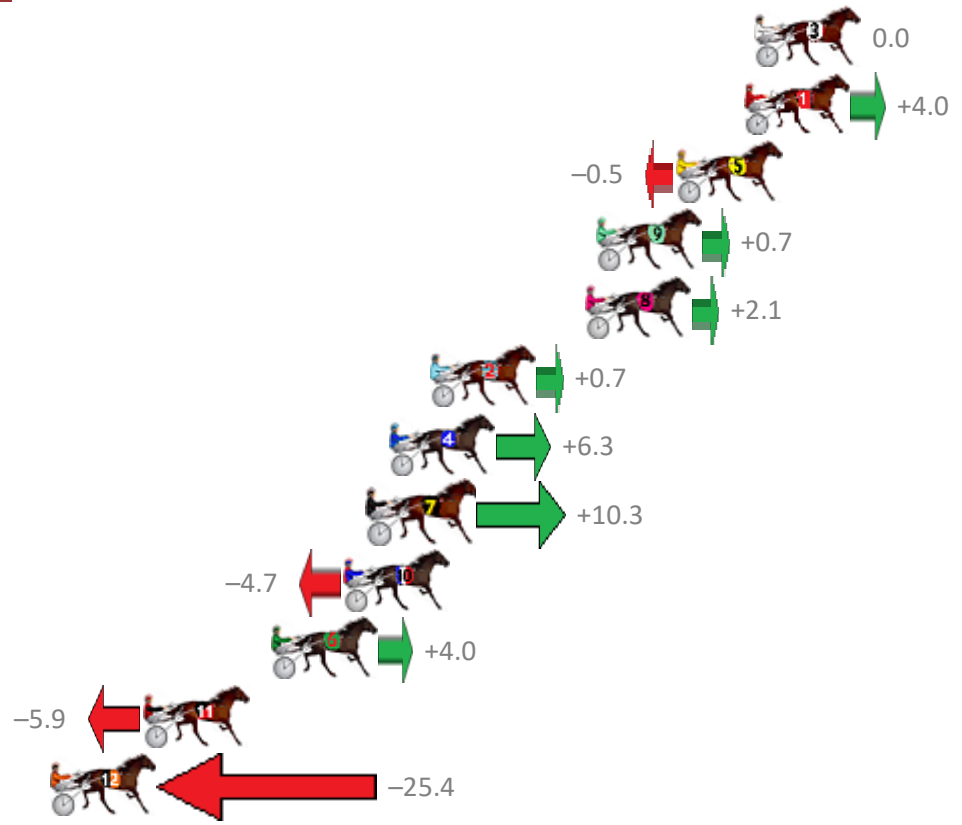

Albion Park Race 3 Distance 2138m

Saturday, 27 January 2018

Gross Time: 2:35.50 MileRate: 1:57.00 LeadTime: 38.50s First Qtr: 30.60s Second Qtr: 30.30s Third Qtr: 27.90s Fourth Qtr: 28.20s

No Horse	Plc	Margin	Time	800Time (W)	400 Time (W)
3 WYNBERG TERROR	1	0.0m	2:35.50	56.10s (0)	28.20s (0)
1 GUYS BETTOR BET	2	0.4m	2:35.53	55.82s (0)	27.86s (0)
5 CHAL FIRE	3	3.1m	2:35.72	56.14s (1)	28.31s (1)
9 POMPIDOU	4	6.3m	2:35.94	56.05s (1)	28.15s (1)
8 FOURS ENUF TAS	5	6.7m	2:35.97	55.95s (0)	27.95s (0)
2 ILLAWONG DREAMTIM	6	12.9m	2:36.41	56.05s (0)	28.00s (0)
4 ASHLEYS ANGEL	7	14.5m	2:36.52	55.66s (1)	28.09s (2)
7 GLENFERRIE BOSS	8	15.3m	2:36.58	55.38s (1)	28.62s (2)
10 WAR DAN APOLLO	9	16.3m	2:36.65	56.43s (1)	29.01s (2)
6 SICILIAN SLUMBER	10	19.2m	2:36.85	55.82s (0)	28.12s (2)
11 LOMBO RANMILES	11	24.3m	2:37.21	56.51s (0)	28.45s (1)
12 APPLAUSE	12	42.0m	2:38.46	57.88s (1)	30.15s (1)

Finish Position and metres gained from 800m

Trots Sectionals
Powered by
www.pjdata.com.au
Home of PJ Trots Analyser

The Racing Queensland Board (trading as Racing Queensland) and provider are not responsible for the completeness or accuracy of any of the information contained herein, and makes no representations about its suitability for any purpose.