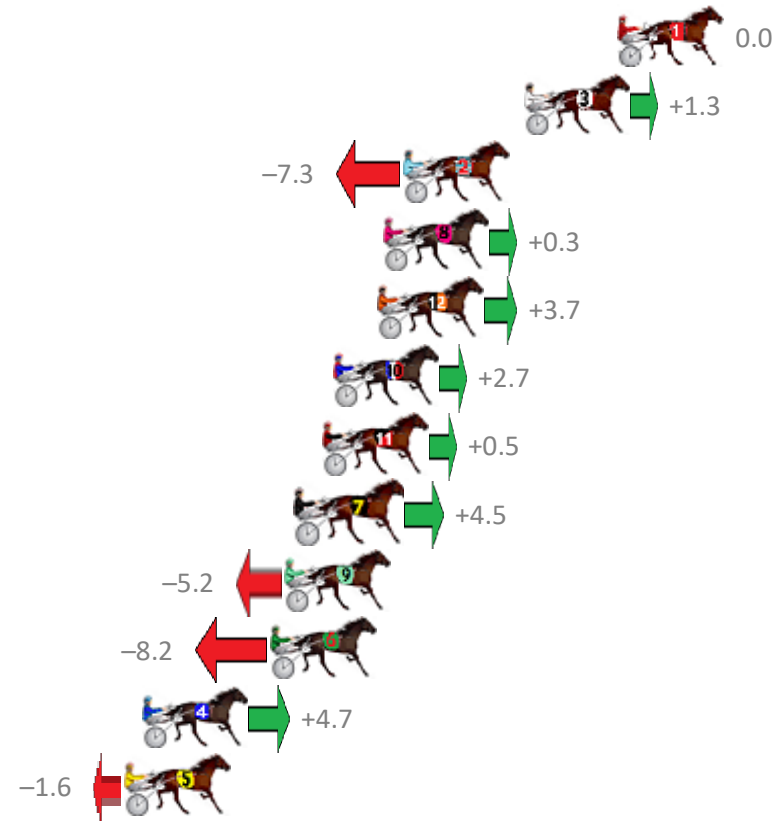

Albion Park Race 4 Distance 1660m

Saturday, 27 January 2018

Gross Time: 1:58.70 MileRate: 1:55.10 LeadTime: 3.50s First Qtr: 27.60s Second Qtr: 31.60s Third Qtr: 28.10s Fourth Qtr: 27.90s

NoHorse	Plc	Margin	Time	800Time (W)	400 Time (W)
1 LONG ROAD TO FAME	1	0.0m	1:58.70	56.00s (0)	27.90s (0)
3 SPEEDIE MCARDLE	2	3.7m	1:58.96	55.91s (0)	27.81s (0)
2 LIVING GRAND	3	8.5m	1:59.29	56.51s (1)	28.35s (1)
8 SURFACE TO AIR	4	9.3m	1:59.35	55.98s (0)	27.85s (0)
12 GAME WE PLAY	5	9.5m	1:59.36	55.74s (2)	27.99s (2)
10 YANKEE STRUTTER	6	11.3m	1:59.49	55.81s (0)	27.67s (0)
11 RIVERLEIGH ROCKET	7	11.7m	1:59.52	55.97s (1)	27.96s (1)
7 GERONIMO BEAU	8	12.7m	1:59.59	55.69s (1)	27.70s (1)
9 ELLIOTT BROMAC	9	13.2m	1:59.62	56.36s (2)	28.57s (2)
6 KARLOO MAC	10	13.8m	1:59.66	56.57s (1)	28.40s (1)
4 OUR BUSCEMI	11	18.9m	2:00.02	55.67s (1)	27.73s (2)
5 GLOVEMAN GILLY	12	19.6m	2:00.07	56.11s (2)	28.26s (2)

Finish Position and metres gained from 800m

Trots Sectionals
Powered by
www.pjdata.com.au
Home of PJ Trots Analyser

The Racing Queensland Board (trading as Racing Queensland) and provider are not responsible for the completeness or accuracy of any of the information contained herein, and makes no representations about its suitability for any purpose.