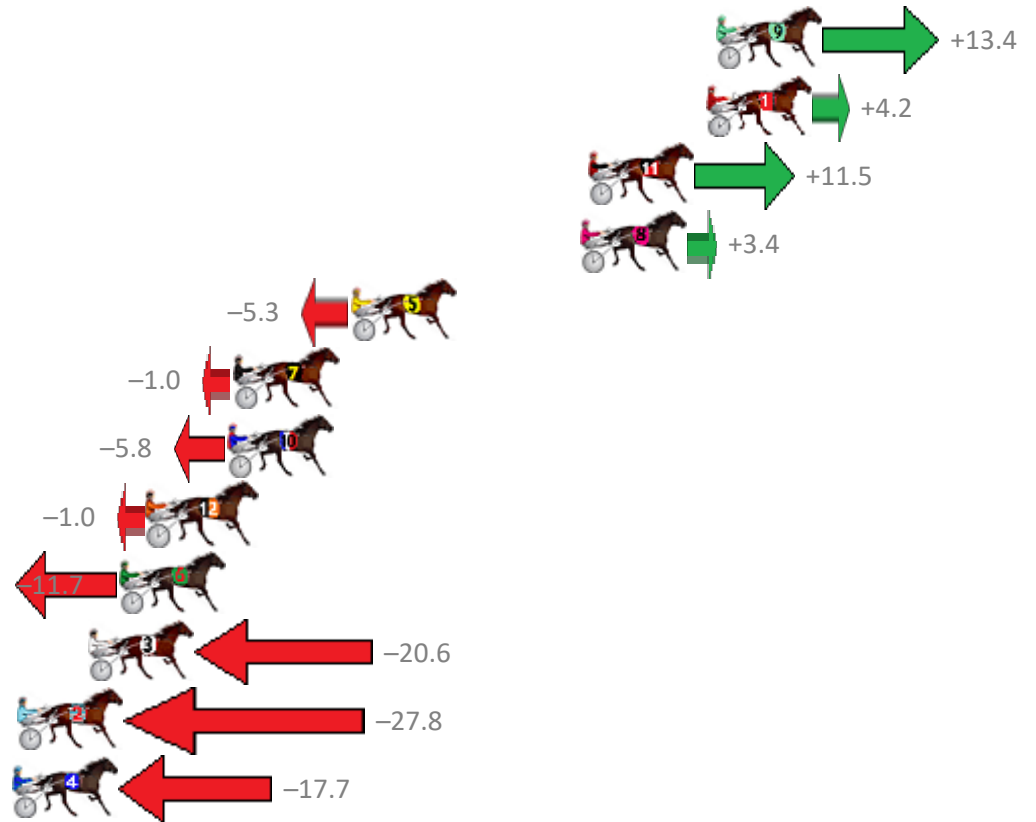

Albion Park Race 5 Distance 1660m

Saturday, 27 January 2018

Gross Time: 1:59.20 MileRate: 1:55.60 LeadTime: 3.40s First Qtr: 27.50s Second Qtr: 30.00s Third Qtr: 29.00s Fourth Qtr: 29.30s

No	Horse	Plc	Margin	Time	800Time (W)	400 Time (W)
9	BOBBIES GIRL	1	0.0m	1:59.20	57.32s (1)	28.29s (3)
1	JUST SAY GO	2	0.4m	1:59.23	57.99s (0)	28.96s (0)
11	JACKS AT THE BEACH	3	5.1m	1:59.57	57.46s (2)	29.04s (3)
8	OUR MAJOR DAY	4	5.4m	1:59.60	58.05s (0)	29.01s (0)
5	MONKSEATON	5	14.5m	2:00.26	58.69s (1)	29.57s (1)
7	KATNISS	6	19.2m	2:00.61	58.37s (0)	29.33s (0)
10	BLISSFULINFIDELITY	7	19.4m	2:00.62	58.72s (0)	29.68s (0)
12	SACHE GIRL	8	22.6m	2:00.86	58.37s (2)	29.61s (3)
6	SLIPASLYGRIN	9	23.7m	2:00.94	59.15s (2)	30.35s (2)
3	ELZBOY	10	25.0m	2:01.03	59.80s (1)	30.68s (1)
2	GOVINNI	11	27.8m	2:01.24	60.33s (0)	31.34s (0)
4	TRAVELNFAST	12	39.9m	2:02.12	59.59s (1)	30.79s (1)

Finish Position and metres gained from 800m

Trots Sectionals
Powered by
www.pjdata.com.au
Home of PJ Trots Analyser

The Racing Queensland Board (trading as Racing Queensland) and provider are not responsible for the completeness or accuracy of any of the information contained herein, and makes no representations about its suitability for any purpose.