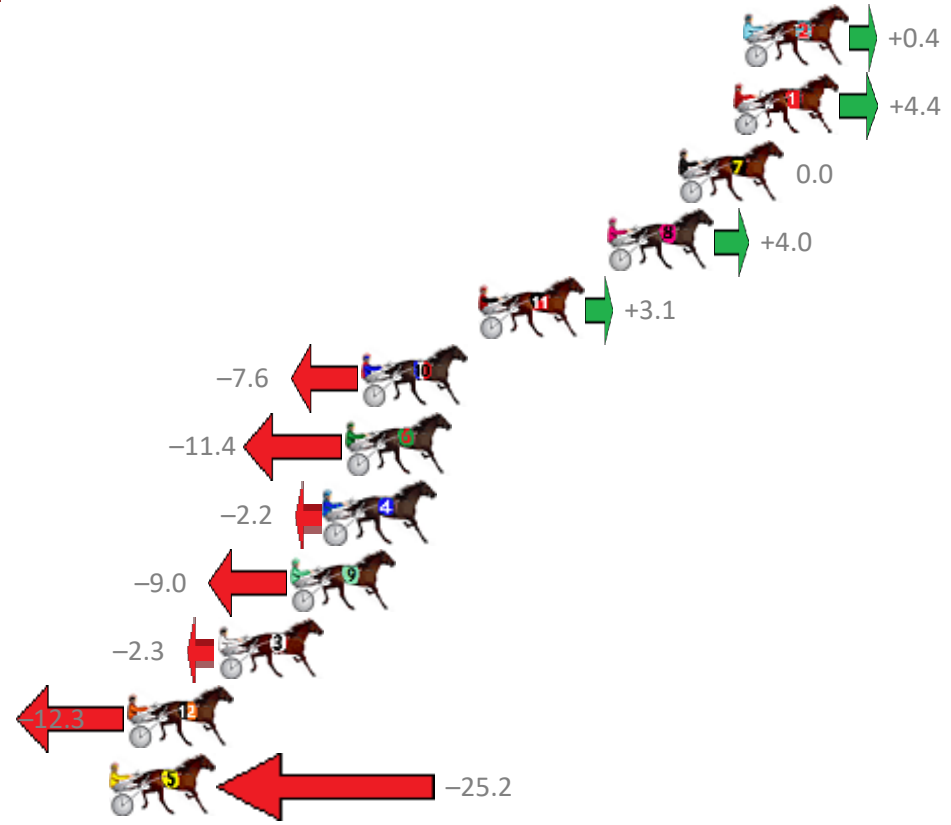

Albion Park Race 6 Distance 1660m

Saturday, 27 January 2018

Gross Time: 1:58.80 MileRate: 1:55.10 LeadTime: 3.50s First Qtr: 28.20s Second Qtr: 29.80s Third Qtr: 28.70s Fourth Qtr: 28.60s

No	Horse	Plc	Margin	Time	800Time (W)	400 Time (W)
2	TOP TRIO	1	0.0m	1:58.80	57.27s (0)	28.60s (0)
1	THE MUSE	2	0.4m	1:58.83	56.98s (0)	28.27s (0)
7	CASINO TOMMY	3	2.6m	1:58.99	57.30s (2)	28.67s (2)
8	BLACKLIST	4	5.4m	1:59.19	57.01s (0)	28.21s (0)
11	MISS CATALINA	5	10.5m	1:59.55	57.08s (0)	28.24s (0)
10	ROCKNROLL MUSIC	6	15.2m	1:59.89	57.84s (2)	29.16s (2)
6	WEEDONS EXPRESS	7	15.8m	1:59.93	58.12s (1)	29.24s (1)
4	RIVERLEIGH JEFF	8	16.6m	1:59.99	57.46s (1)	28.64s (1)
9	BETTOR TOGETHER	9	18.0m	2:00.09	57.94s (1)	29.09s (1)
3	RUATO BAY	10	20.9m	2:00.29	57.46s (1)	28.65s (1)
12	HARD TO HEAR	11	24.5m	2:00.55	58.18s (2)	29.48s (2)
5	REGAL NIGHTSHADE	12	25.2m	2:00.60	59.10s (1)	30.22s (1)

Finish Position and metres gained from 800m

Trots Sectionals
Powered by
www.pjdata.com.au
Home of PJ Trots Analyser

The Racing Queensland Board (trading as Racing Queensland) and provider are not responsible for the completeness or accuracy of any of the information contained herein, and makes no representations about its suitability for any purpose.