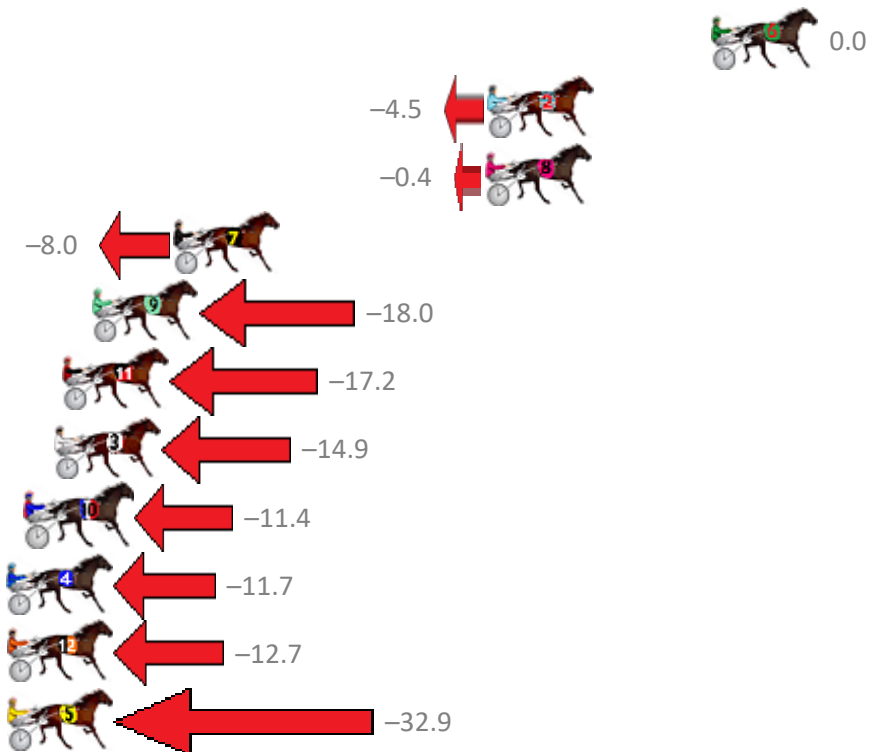

Albion Park Race 2 Distance 2138m

Saturday, 27 January 2018

Gross Time: 2:33.40 MileRate: 1:55.50 LeadTime: 36.50s First Qtr: 29.70s Second Qtr: 29.80s Third Qtr: 27.80s Fourth Qtr: 29.60s

No	Horse	Plc	Margin	Time	800Time (W)	400 Time (W)
6	MARETTI	1	0.0m	2:33.40	57.40s (0)	29.60s (0)
2	THE HARLEM HAMMER	2	8.9m	2:34.06	57.72s (0)	29.71s (0)
8	THE NEXT STAR	3	9.0m	2:34.07	57.43s (0)	29.39s (0)
7	FIRE AND ICE	4	21.4m	2:34.98	57.97s (2)	29.63s (3)
9	MUCHO MACHO MAN	5	24.6m	2:35.22	58.69s (1)	30.24s (1)
11	KEY LARGO	6	25.8m	2:35.31	58.63s (2)	29.91s (2)
3	FIRE ONE	7	26.1m	2:35.33	58.47s (1)	30.07s (0)
10	IM NORMA JEAN	8	27.2m	2:35.41	58.22s (1)	29.63s (1)
4	HE GETS IT	9	29.5m	2:35.58	58.24s (0)	29.46s (1)
12	MISTA NATURAL	10	31.5m	2:35.73	58.31s (2)	29.71s (2)
5	NEVAEH	11	45.7m	2:36.78	59.76s (0)	31.04s (0)

Finish Position and metres gained from 800m

Trots Sectionals
Powered by
www.pjdata.com.au
Home of PJ Trots Analyser

The Racing Queensland Board (trading as Racing Queensland) and provider are not responsible for the completeness or accuracy of any of the information contained herein, and makes no representations about its suitability for any purpose.