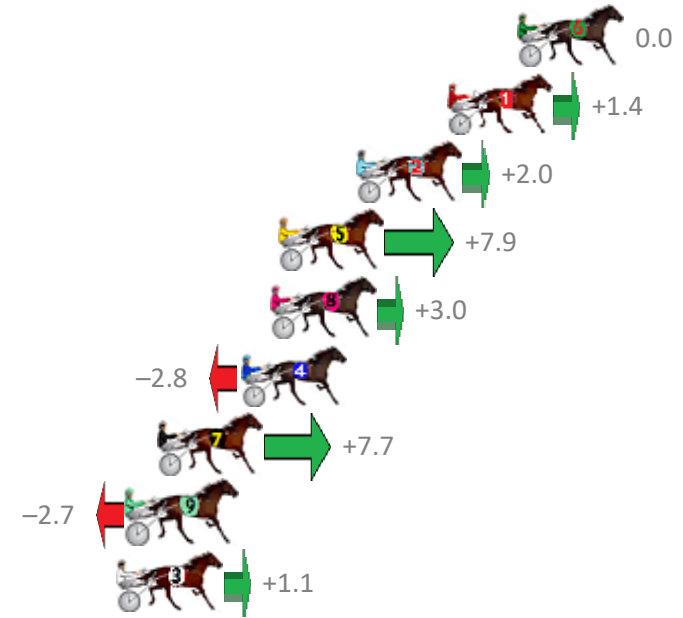

Albion Park Race 9 Distance 1660m

Saturday, 27 January 2018

Gross Time: 1:57.50 MileRate: 1:53.90 LeadTime: 3.30s First Qtr: 27.30s Second Qtr: 30.80s Third Qtr: 28.60s Fourth Qtr: 27.50s

No	Horse	Plc	Margin	Time	800Time (W)	400 Time (W)
6	GLENFERRIE HOOD	1	0.0m	1:57.50	56.10s (0)	27.50s (0)
1	VILLAGE WITCH	2	2.8m	1:57.69	56.00s (0)	27.39s (0)
2	SMOOTH SHOWGIRL	3	6.4m	1:57.94	55.96s (0)	27.33s (0)
5	BEAVER	4	9.5m	1:58.15	55.55s (0)	26.82s (0)
8	WITHALOTOFLUCK	5	9.8m	1:58.17	55.89s (0)	27.24s (0)
4	JOYS A BABE	6	11.0m	1:58.26	56.30s (1)	27.75s (1)
7	CATCHA LEFTY	7	14.3m	1:58.48	55.56s (1)	27.00s (1)
9	THE SPACE INVADER	8	15.5m	1:58.57	56.29s (1)	27.73s (1)
3	JACKAROO BROMAC	9	15.9m	1:58.59	56.02s (1)	27.45s (1)

Finish Position and metres gained from 800m

Trots Sectionals
Powered by
www.pjdata.com.au
Home of PJ Trots Analyser

The Racing Queensland Board (trading as Racing Queensland) and provider are not responsible for the completeness or accuracy of any of the information contained herein, and makes no representations about its suitability for any purpose.