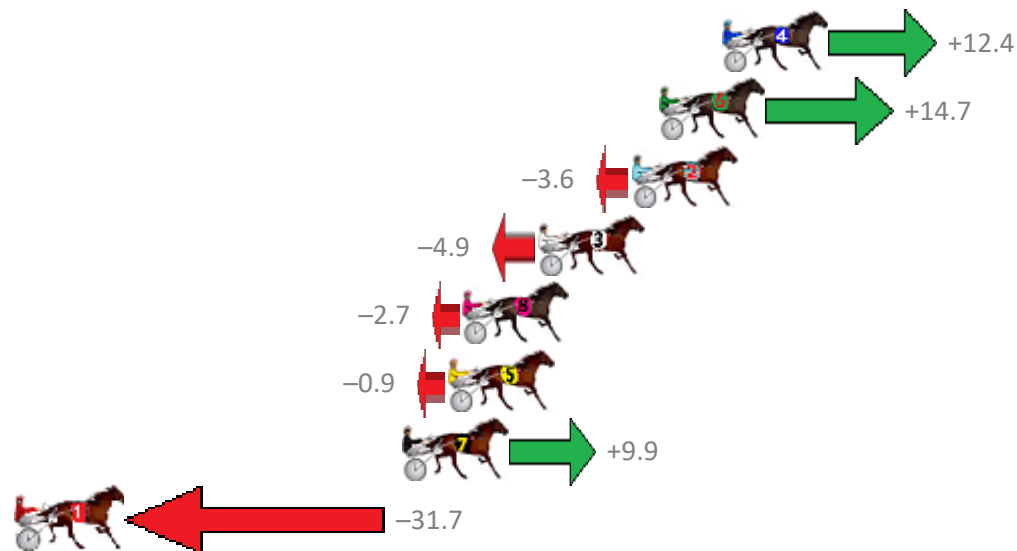

Albion Park Race 10 Distance 2138m

Saturday, 27 January 2018

Gross Time: 2:32.80 MileRate: 1:55.00 LeadTime: 37.10s First Qtr: 29.40s Second Qtr: 29.50s Third Qtr: 27.80s Fourth Qtr: 29.00s

No	Horse	Plc	Margin	Time	800Time (W)	400 Time (W)
4	OUR HI JINX	1	0.0m	2:32.80	55.92s (1)	28.42s (2)
6	MAFUTA VAUTIN	2	2.5m	2:32.98	55.76s (1)	28.27s (2)
2	OVERLAP	3	3.6m	2:33.06	57.06s (0)	29.26s (0)
3	WRITTEN IN RED	4	7.3m	2:33.33	57.15s (1)	29.33s (1)
8	GANGSTER BOY	5	10.3m	2:33.55	56.99s (1)	29.15s (1)
5	ALLELUIA	6	10.9m	2:33.59	56.86s (0)	29.04s (0)
7	CROFT BAY	7	12.7m	2:33.72	56.10s (1)	28.66s (1)
1	STARZZZ OF ICON	8	36.3m	2:35.43	59.05s (0)	31.21s (0)

Finish Position and metres gained from 800m

Trots Sectionals
Powered by
www.pjdata.com.au
Home of PJ Trots Analyser

The Racing Queensland Board (trading as Racing Queensland) and provider are not responsible for the completeness or accuracy of any of the information contained herein, and makes no representations about its suitability for any purpose.