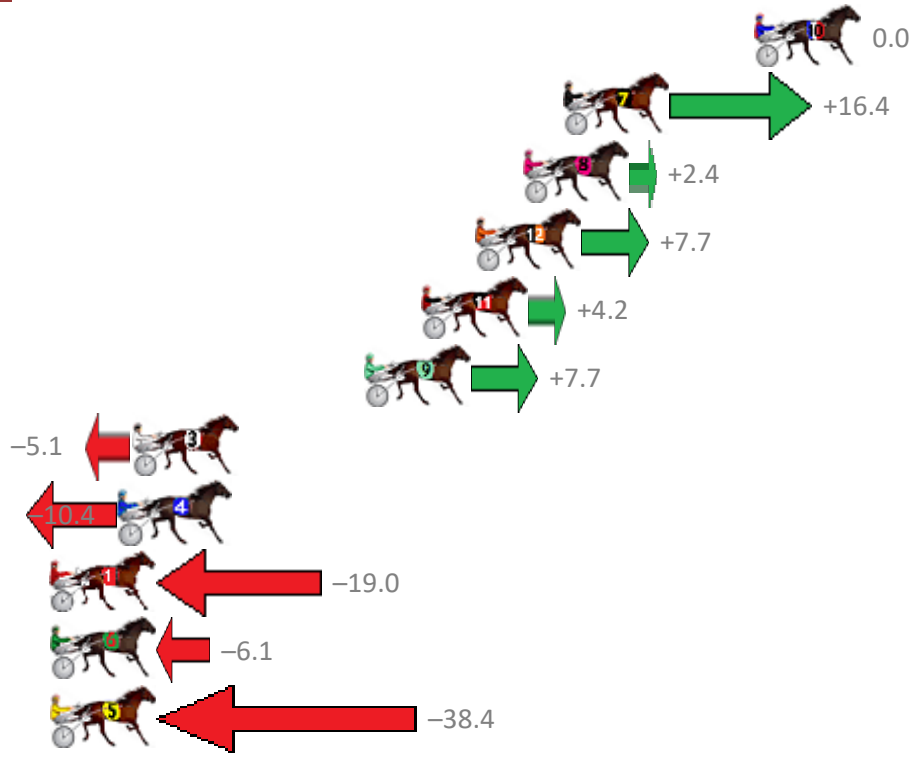

Albion Park Race 8 Distance 1660m

Saturday, 27 January 2018

Gross Time: 1:59.90 MileRate: 1:56.30 LeadTime: 3.40s First Qtr: 28.70s Second Qtr: 29.70s Third Qtr: 28.30s Fourth Qtr: 29.80s

No	Horse	Plc	Margin	Time	800Time (W)	400 Time (W)
10	MY ULTIMATE HELL	1	0.0m	1:59.90	58.10s (0)	29.80s (0)
7	NOTTELLINYA	2	7.6m	2:00.47	56.91s (0)	28.91s (0)
8	JOHNNYCAKE	3	9.2m	2:00.59	57.93s (0)	30.01s (0)
12	COMIGAL	4	11.1m	2:00.73	57.54s (2)	28.68s (3)
11	CHEYENNE WARRIOR	5	13.2m	2:00.88	57.79s (0)	29.70s (0)
9	BRONZE ECSTASY	6	15.5m	2:01.05	57.54s (2)	29.43s (2)
3	ARMBROS LAD	7	24.7m	2:01.74	58.47s (1)	29.87s (1)
4	ARTS PEREGRINE	8	25.2m	2:01.78	58.86s (1)	30.29s (1)
1	ANY WONDER	9	28.4m	2:02.02	59.48s (1)	31.48s (1)
6	IM ROLLING STONED	10	33.9m	2:02.43	58.54s (1)	30.12s (0)
5	DIABOLO STAR	11	53.0m	2:03.85	60.89s (2)	31.51s (2)

Finish Position and metres gained from 800m

Trots Sectionals
Powered by
www.pjdata.com.au
Home of PJ Trots Analyser

The Racing Queensland Board (trading as Racing Queensland) and provider are not responsible for the completeness or accuracy of any of the information contained herein, and makes no representations about its suitability for any purpose.