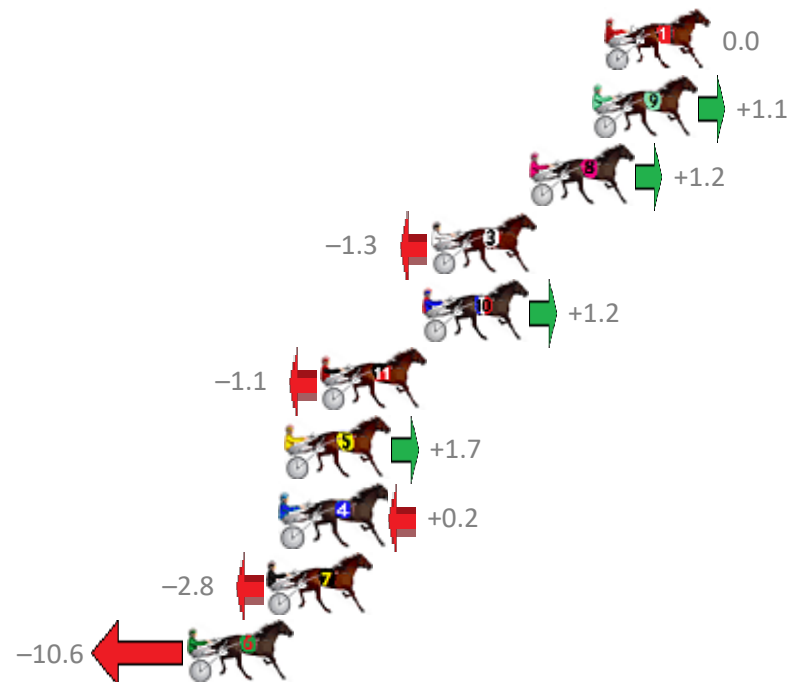

Albion Park Race 1 Distance 2138m

Saturday, 27 January 2018

Gross Time: 2:35.40 MileRate: 1:57.00 LeadTime: 37.90s First Qtr: 29.70s Second Qtr: 31.00s Third Qtr: 28.40s Fourth Qtr: 28.40s

No	Horse	Plc	Margin	Time	800Time (W)	400 Time (W)
1	MAKO BANNER	1	0.0m	2:35.40	56.80s (0)	28.40s (0)
9	CONSTANTLYSIDEWAYS	2	0.5m	2:35.44	56.72s (1)	28.28s (1)
8	THE PACMAN	3	3.0m	2:35.61	56.71s (0)	28.31s (0)
3	GASMONKEY	4	6.9m	2:35.89	56.89s (2)	28.44s (2)
10	CHEERS KATHY	5	7.2m	2:35.91	56.71s (0)	28.27s (0)
11	ANNIKA MAGIC	6	11.3m	2:36.20	56.88s (2)	28.42s (2)
5	LEXUS ON THE BEACH	7	12.7m	2:36.30	56.68s (2)	28.19s (2)
4	SUPALINER	8	12.8m	2:36.31	56.79s (0)	28.31s (0)
7	YOUNG AMERICAN	9	13.4m	2:36.35	57.00s (1)	28.53s (1)
6	BRING ON LEFTY	10	16.6m	2:36.58	57.55s (1)	29.10s (1)

Finish Position and metres gained from 800m

Trots Sectionals
Powered by
www.pjdata.com.au
Home of PJ Trots Analyser

The Racing Queensland Board (trading as Racing Queensland) and provider are not responsible for the completeness or accuracy of any of the information contained herein, and makes no representations about its suitability for any purpose.