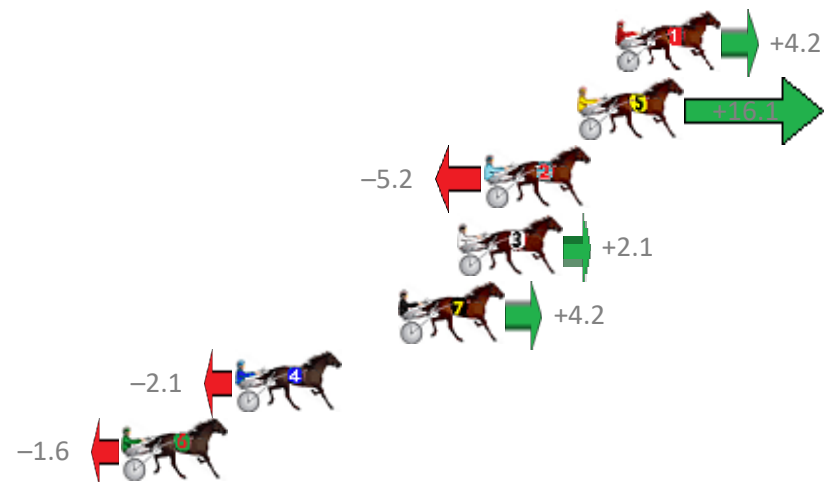

Albion Park Race 11 Distance 2138m

Saturday, 27 January 2018

Gross Time: 2:45.50 MileRate: 2:04.60 LeadTime: 44.00s First Qtr: 32.00s Second Qtr: 31.70s Third Qtr: 28.70s Fourth Qtr: 29.10s

No	Horse	Plc	Margin	Time	800Time (W)	400 Time (W)
1	SENITAS SUCCESS	1	0.0m	2:45.50	57.50s (0)	28.78s (0)
5	FOURSHARESMOREBEE	2	1.5m	2:45.61	56.64s (1)	28.71s (1)
2	CHEVALS RACER	3	5.2m	2:45.88	58.18s (0)	29.48s (0)
3	KIP KEINO	4	6.3m	2:45.96	57.65s (0)	28.79s (0)
7	RELEVEN DREAM	5	8.6m	2:46.13	57.50s (1)	29.54s (1)
4	BLUE DON	6	15.1m	2:46.60	57.95s (0)	28.95s (0)
6	LYSENKO	7	19.6m	2:46.93	57.92s (0)	28.91s (1)

Finish Position and metres gained from 800m

Trots Sectionals
Powered by
www.pjdata.com.au
Home of PJ Trots Analyser