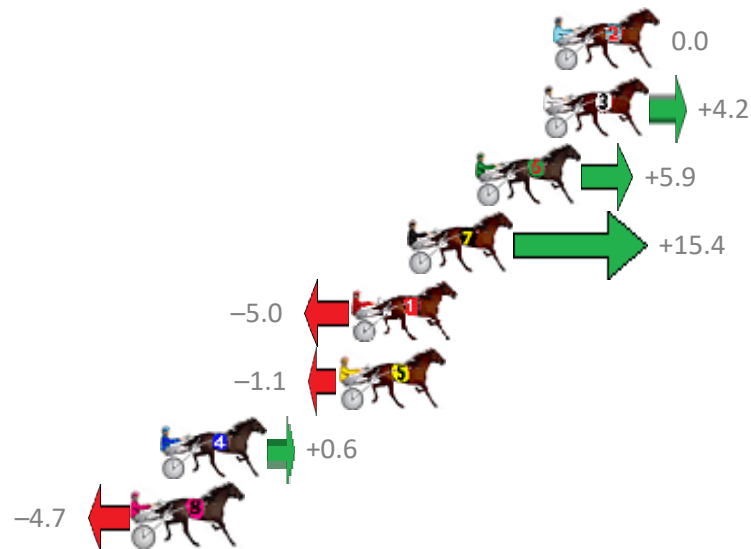

Albion Park Race 7 Distance 2138m

Saturday, 27 January 2018

Gross Time: 2:33.40 MileRate: 1:55.50 LeadTime: 37.50s First Qtr: 29.60s Second Qtr: 29.70s Third Qtr: 27.90s Fourth Qtr: 28.70s

No	Horse	Plc	Margin	Time	800Time (W)	400 Time (W)
2	FEEL THE COURAGE	1	0.0m	2:33.40	56.60s (0)	28.70s (0)
3	POLISHED ROCKS	2	0.4m	2:33.43	56.30s (0)	28.41s (0)
6	WESTERN BLAZE	3	3.1m	2:33.62	56.18s (0)	28.29s (0)
7	BETTABE PERFECT	4	5.8m	2:33.82	55.51s (1)	27.72s (2)
1	LANCELOT BROMAC	5	8.0m	2:33.97	56.95s (1)	29.02s (1)
5	MONTANA FALCON	6	8.5m	2:34.01	56.68s (1)	28.72s (1)
4	BROADWAY PLAYBOY	7	15.6m	2:34.52	56.56s (1)	28.76s (2)
8	THE SHADY ONE	8	16.7m	2:34.60	56.93s (1)	28.99s (1)

Finish Position and metres gained from 800m

Trots Sectionals
Powered by
www.pjdata.com.au
Home of PJ Trots Analyser

The Racing Queensland Board (trading as Racing Queensland) and provider are not responsible for the completeness or accuracy of any of the information contained herein, and makes no representations about its suitability for any purpose.