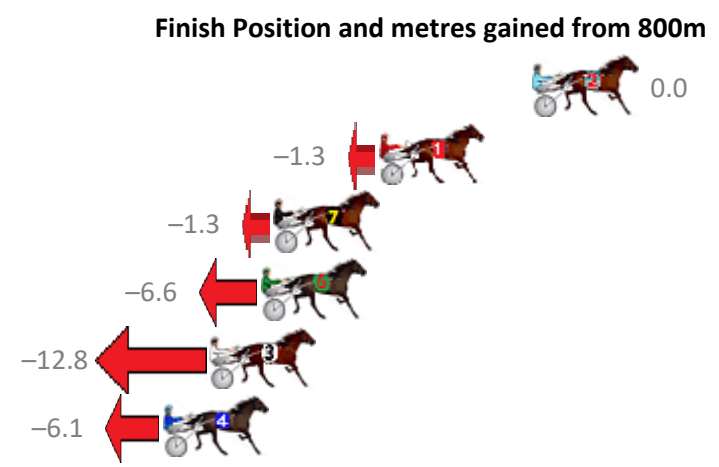

Redcliffe Race 7 Distance 2040m

Wednesday, 17 January 2018

Gross Time: 2:33.40 MileRate: 2:01.00 LeadTime: 30.80s First Qtr: 31.40s Second Qtr: 32.40s Third Qtr: 30.00s Fourth Qtr: 28.80s

No Horse	Plc	Margin	Time	800Time (W)	400 Time (W)
2 SHEZABONNYGEM	1	0.0m	2:33.40	58.80s (0)	28.80s (0)
1 ILLAWONG LIVELY	2	6.1m	2:33.84	58.90s (0)	28.68s (0)
7 MONUMENTAL	3	10.3m	2:34.14	58.90s (0)	28.62s (0)
6 TARIN KOWT	4	10.8m	2:34.18	59.29s (1)	29.04s (1)
3 WEASEL	5	12.8m	2:34.32	59.74s (1)	29.52s (1)
4 BOB GAGE	6	14.7m	2:34.46	59.25s (1)	29.01s (1)

Trots Sectionals
Powered by
www.pjdata.com.au
Home of PJ Trots Analyser

The Racing Queensland Board (trading as Racing Queensland) and provider are not responsible for the completeness or accuracy of any of the information contained herein, and makes no representations about its suitability for any purpose.