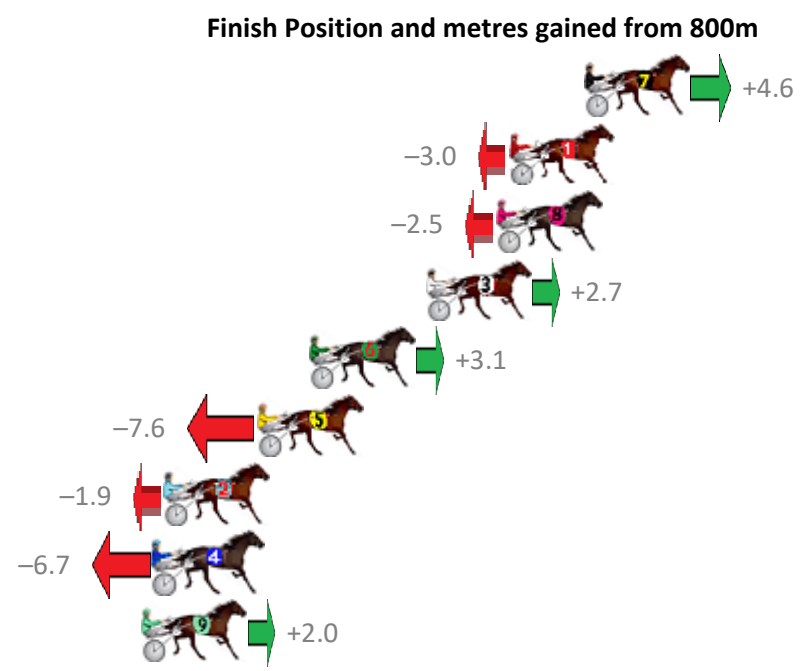

Redcliffe Race 3 Distance 1780m

Wednesday, 17 January 2018

Gross Time: 2:13.80 MileRate: 2:00.90 LeadTime: 11.50s First Qtr: 30.50s Second Qtr: 32.20s Third Qtr: 30.20s Fourth Qtr: 29.40s

No	Horse	Plc	Margin	Time	800Time (W)	400 Time (W)
7	MISTER HART	1	0.0m	2:13.80	59.26s (0)	29.05s (0)
1	TRAVELNFAST	2	3.0m	2:14.02	59.82s (0)	29.62s (0)
8	OLIVER WINKLE	3	3.5m	2:14.06	59.79s (1)	29.55s (1)
3	LATIN BEATS	4	6.3m	2:14.26	59.40s (0)	29.11s (0)
6	ANY WONDER	5	10.9m	2:14.60	59.37s (0)	29.04s (0)
5	MIRACLESDOAPPEN	6	13.0m	2:14.76	60.17s (1)	29.86s (1)
2	LYNCHMAN	7	16.7m	2:15.03	59.74s (1)	30.23s (2)
4	TASCOTT LADY	8	17.1m	2:15.06	60.10s (1)	29.82s (1)
9	SOPHIES PRIDE	9	17.6m	2:15.09	59.45s (1)	29.52s (1)

Trots Sectionals
Powered by
www.pjdata.com.au
Home of PJ Trots Analyser

The Racing Queensland Board (trading as Racing Queensland) and provider are not responsible for the completeness or accuracy of any of the information contained herein, and makes no representations about its suitability for any purpose.