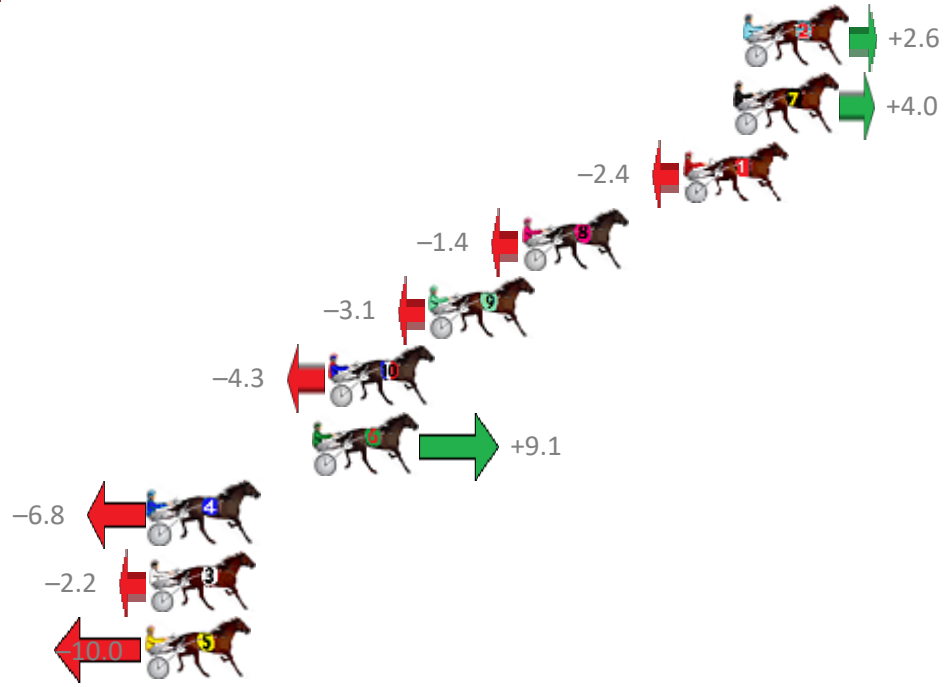

Redcliffe Race 6 Distance 1780m

Wednesday, 17 January 2018

Gross Time: 2:18.70 MileRate: 2:05.40 LeadTime: 12.30s First Qtr: 32.20s Second Qtr: 33.40s Third Qtr: 31.60s Fourth Qtr: 29.20s

No	Horse	Plc	Margin	Time	800Time (W)	400 Time (W)
2	LARA BAY	1	0.0m	2:18.70	60.60s (1)	28.97s (1)
7	BE ON THE SLY	2	0.4m	2:18.73	60.50s (0)	28.89s (0)
1	FLIPPA PENNY	3	2.4m	2:18.88	60.98s (0)	29.38s (0)
8	MAESTRO MAC	4	8.8m	2:19.34	60.91s (1)	29.42s (2)
9	MISS AVA	5	12.5m	2:19.61	61.04s (0)	29.41s (0)
10	IRRESISTABLE GABBY	6	16.5m	2:19.90	61.13s (1)	29.69s (1)
6	RIPPLES OF FEAR	7	17.1m	2:19.95	60.11s (1)	29.32s (2)
4	SUGAR BRICHERS	8	23.6m	2:20.42	61.32s (1)	30.18s (2)
3	ZARA ZARA REIGN	9	23.6m	2:20.42	60.97s (1)	29.80s (1)
5	SAKOY	10	23.8m	2:20.44	61.56s (0)	29.86s (0)

Finish Position and metres gained from 800m

Trots Sectionals
Powered by
www.pjdata.com.au
Home of PJ Trots Analyser

The Racing Queensland Board (trading as Racing Queensland) and provider are not responsible for the completeness or accuracy of any of the information contained herein, and makes no representations about its suitability for any purpose.