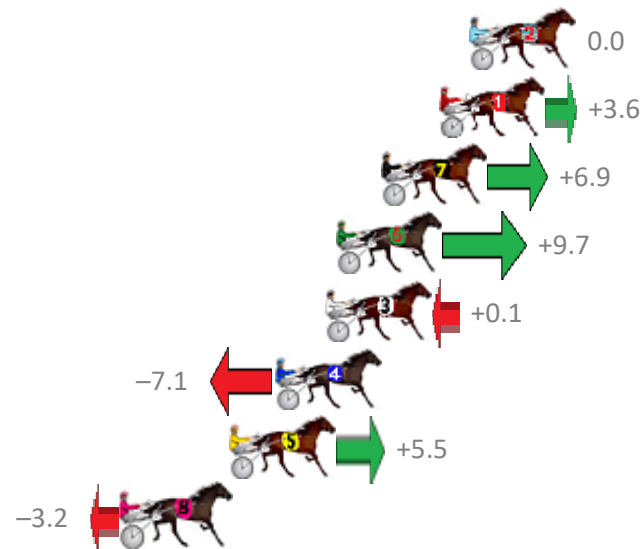

Redcliffe Race 4 Distance 1780m

Wednesday, 17 January 2018

Gross Time: 2:11.00 MileRate: 1:58.50 LeadTime: 11.50s First Qtr: 30.10s Second Qtr: 31.20s Third Qtr: 28.90s Fourth Qtr: 29.30s

No	Horse	Plc	Margin	Time	800Time (W)	400 Time (W)
2	MASTER WIZARD	1	0.0m	2:11.00	58.20s (0)	29.30s (0)
1	RIVERLEIGH WILLIAM	2	1.2m	2:11.09	57.94s (0)	28.98s (0)
7	CONTROVERSIAL	3	3.5m	2:11.26	57.70s (0)	28.81s (0)
6	CHANTREY	4	5.3m	2:11.39	57.49s (1)	28.88s (3)
3	LONG ROAD TO FAME	5	5.7m	2:11.42	58.19s (1)	29.18s (2)
4	CHAL FIRE	6	7.7m	2:11.56	58.72s (1)	29.60s (1)
5	ILLAWONG DREAMTIM	7	9.5m	2:11.70	57.80s (0)	28.91s (0)
8	CHEERS KATHY	8	13.8m	2:12.01	58.43s (1)	29.42s (1)

Finish Position and metres gained from 800m

Trots Sectionals
Powered by
www.pjdata.com.au
Home of PJ Trots Analyser

The Racing Queensland Board (trading as Racing Queensland) and provider are not responsible for the completeness or accuracy of any of the information contained herein, and makes no representations about its suitability for any purpose.