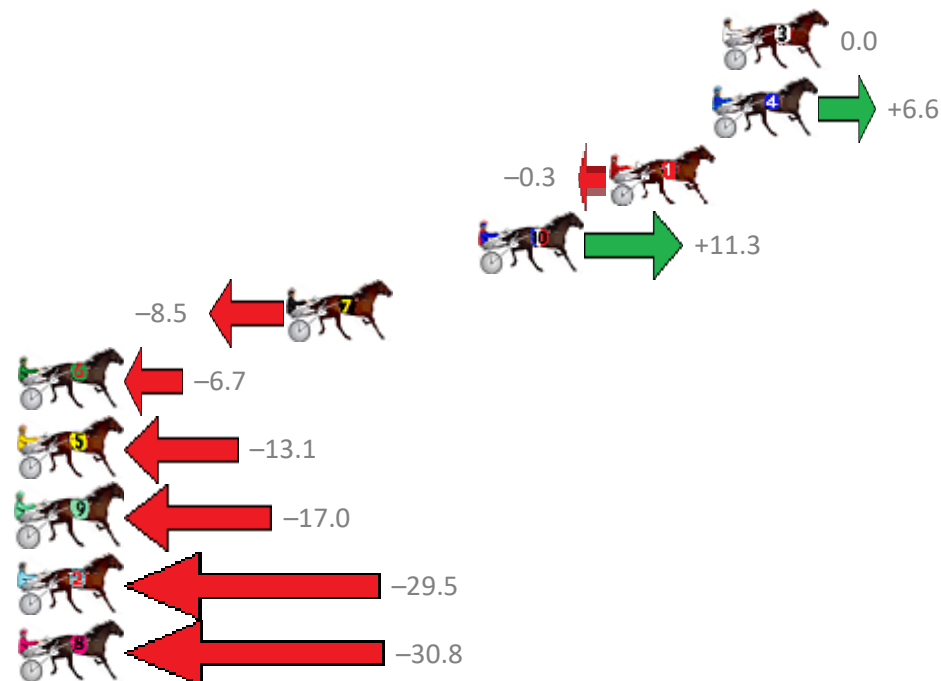

Redcliffe Race 1 Distance 1780m

Wednesday, 17 January 2018

Gross Time: 2:11.50 MileRate: 1:58.90 LeadTime: 11.50s First Qtr: 30.30s Second Qtr: 30.50s Third Qtr: 29.50s Fourth Qtr: 29.70s

No	Horse	Plc	Margin	Time	800Time (W)	400 Time (W)
3	FIERY BLUE CHIP	1	0.0m	2:11.50	59.20s (0)	29.70s (0)
4	ZENMACH	2	0.4m	2:11.53	58.71s (1)	29.54s (1)
1	HOOFNIT	3	4.5m	2:11.83	59.22s (0)	29.63s (0)
10	STRIKE POWER	4	9.7m	2:12.22	58.36s (2)	29.83s (2)
7	SOME STONE	5	17.3m	2:12.78	59.83s (0)	30.21s (0)
6	CAPTURE ME	6	34.7m	2:14.08	59.70s (1)	30.48s (2)
5	RAFFERTY DELIGHTS	7	35.7m	2:14.15	60.17s (0)	30.93s (0)
9	ERNIE BARRASSO	8	38.8m	2:14.38	60.46s (1)	30.86s (1)
2	OUR PEPPERJACK	9	42.3m	2:14.64	61.38s (1)	31.93s (1)
8	WASTE OF TIME	10	47.8m	2:15.05	61.48s (1)	32.03s (1)

Finish Position and metres gained from 800m

Trots Sectionals
Powered by
www.pjdata.com.au
Home of PJ Trots Analyser

The Racing Queensland Board (trading as Racing Queensland) and provider are not responsible for the completeness or accuracy of any of the information contained herein, and makes no representations about its suitability for any purpose.