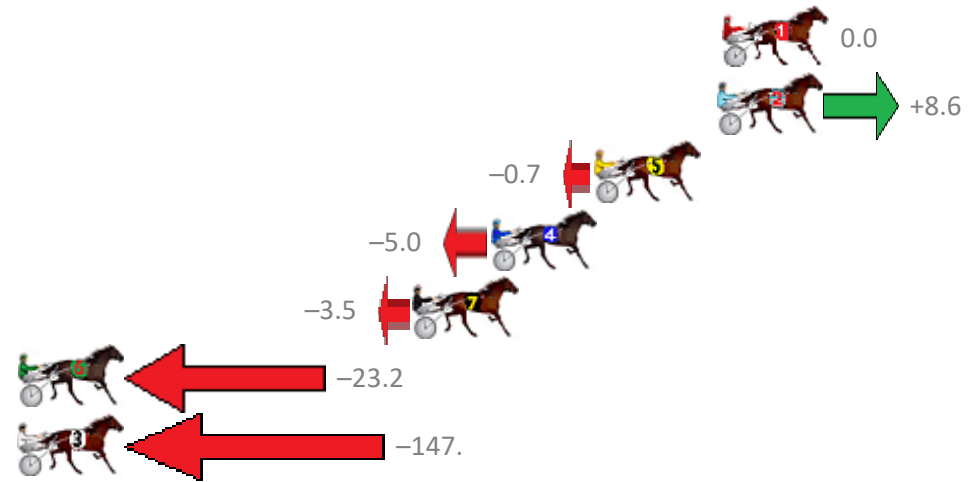

Redcliffe Race 9 Distance 2613m

Wednesday, 17 January 2018

Gross Time: 3:31.70 MileRate: 2:10.40 LeadTime: 84.90s First Qtr: 32.60s Second Qtr: 32.60s Third Qtr: 31.60s Fourth Qtr: 30.00s

No	Horse	Plc	Margin	Time	800Time (W)	400 Time (W)
1	JUSTABILIKEMUM	1	0.0m	3:31.70	61.60s (0)	30.00s (0)
2	FIERY RUM	2	0.2m	3:31.71	60.94s (1)	29.48s (1)
5	DAY TOURER	3	5.1m	3:32.08	61.65s (0)	30.04s (0)
4	MY DAD ANGUS	4	9.2m	3:32.39	61.98s (1)	30.48s (1)
7	MOSQUITO SPUR	5	12.3m	3:32.62	61.87s (0)	30.23s (0)
6	SODESKA	6	36.2m	3:34.41	63.39s (0)	31.82s (1)
3	COMMISSIONED	7	195.0m	3:46.32	72.98s (0)	35.63s (0)

Finish Position and metres gained from 800m

Trots Sectionals
Powered by
www.pjdata.com.au
Home of PJ Trots Analyser

The Racing Queensland Board (trading as Racing Queensland) and provider are not responsible for the completeness or accuracy of any of the information contained herein, and makes no representations about its suitability for any purpose.