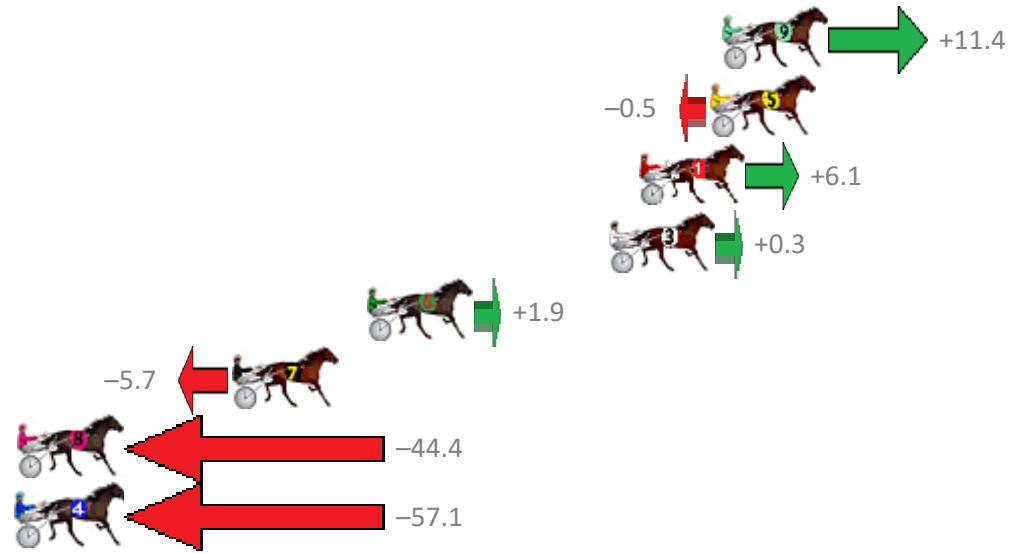

Redcliffe Race 2 Distance 1780m

Wednesday, 17 January 2018

Gross Time: 2:12.10 MileRate: 1:59.50 LeadTime: 11.40s First Qtr: 29.90s Second Qtr: 32.00s Third Qtr: 29.80s Fourth Qtr: 29.00s

No	Horse	Plc	Margin	Time	800Time (W)	400 Time (W)
9	HERITAGE BEACH	1	0.0m	2:12.10	57.96s (1)	28.87s (1)
5	BACK PAGE NEWS	2	0.5m	2:12.14	58.84s (0)	29.04s (0)
1	HAVETOGETAWAYMOR	3	3.3m	2:12.34	58.35s (0)	28.54s (0)
3	JOHNNYCAKE	4	4.5m	2:12.43	58.78s (0)	28.98s (0)
6	ANNAS BEST	5	14.1m	2:13.12	58.66s (1)	28.85s (0)
7	FLASHING GOOD TIME	6	19.5m	2:13.51	59.22s (0)	29.38s (1)
8	BALLATOR THOR	7	51.2m	2:15.81	62.06s (1)	31.77s (2)
4	SONNY ORLANDO	8	59.3m	2:16.40	63.00s (1)	32.57s (1)

Finish Position and metres gained from 800m

Trots Sectionals
Powered by
www.pjdata.com.au
Home of PJ Trots Analyser

The Racing Queensland Board (trading as Racing Queensland) and provider are not responsible for the completeness or accuracy of any of the information contained herein, and makes no representations about its suitability for any purpose.