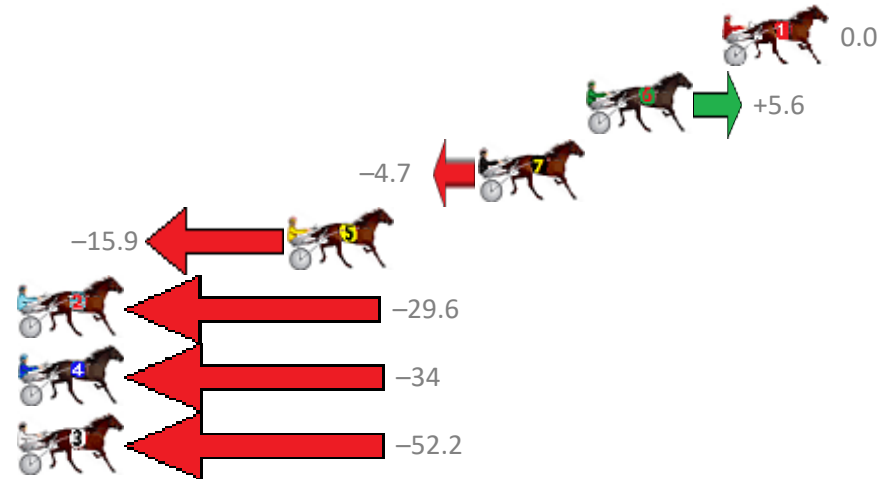

Redcliffe Race 8 Distance 1780m

Wednesday, 17 January 2018

Gross Time: 2:12.60 MileRate: 1:59.90 LeadTime: 12.00s First Qtr: 30.90s Second Qtr: 30.60s Third Qtr: 29.60s Fourth Qtr: 29.50s

No	Horse	Plc	Margin	Time	800Time (W)	400 Time (W)
1	FEEL THE CHARM	1	0.0m	2:12.60	59.10s (0)	29.50s (0)
6	GETOUTNWALK	2	5.4m	2:13.00	58.69s (0)	29.13s (0)
7	BEEF CITY BLAZE	3	9.7m	2:13.32	59.45s (0)	29.83s (0)
5	ELUSIVE PROMISE	4	17.3m	2:13.88	60.27s (1)	30.50s (1)
2	TORQUE TO THE MAX	5	41.8m	2:15.68	61.29s (1)	31.43s (1)
4	WHATA STRIDE	6	55.1m	2:16.66	61.59s (0)	31.65s (0)
3	SPIRITO NERO	7	59.0m	2:16.95	62.96s (1)	33.10s (1)

Finish Position and metres gained from 800m

Trots Sectionals
Powered by
www.pjdata.com.au
Home of PJ Trots Analyser

The Racing Queensland Board (trading as Racing Queensland) and provider are not responsible for the completeness or accuracy of any of the information contained herein, and makes no representations about its suitability for any purpose.