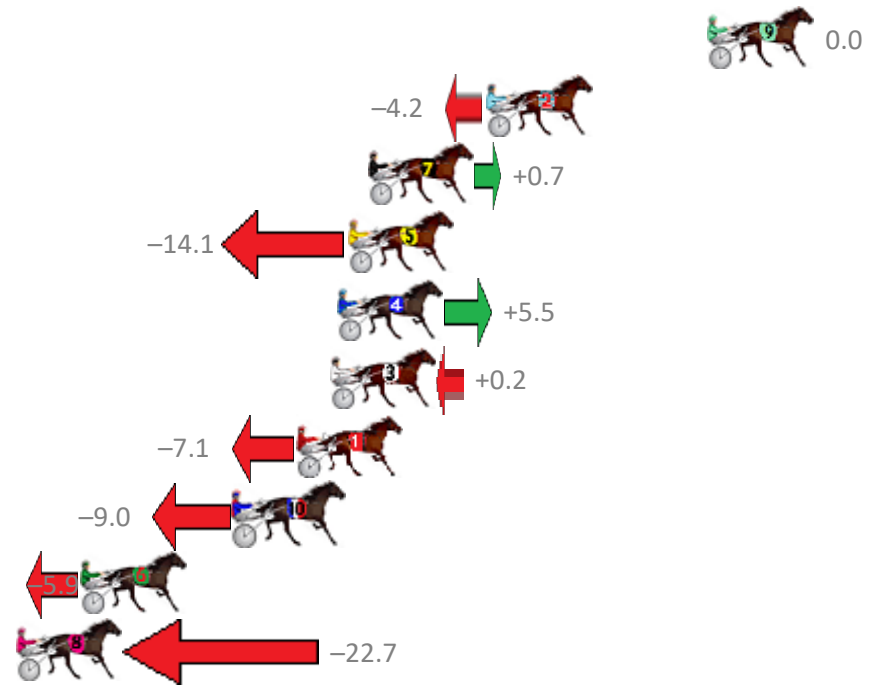

Redcliffe Race 5 Distance 1780m

Wednesday, 17 January 2018

Gross Time: 2:14.40 MileRate: 2:01.50 LeadTime: 12.00s First Qtr: 32.00s Second Qtr: 29.70s Third Qtr: 30.40s Fourth Qtr: 30.30s

No Horse	Plc	Margin	Time	800Time (W)	400 Time (W)
9 ELZBOY	1	0.0m	2:14.40	60.70s (0)	30.30s (0)
2 LIGHTHORSE	2	8.8m	2:15.07	61.02s (0)	30.57s (0)
7 LOCKTON ART	3	13.5m	2:15.42	60.65s (0)	30.22s (0)
5 TAKALOOKATMENOW	4	14.3m	2:15.48	61.77s (1)	31.31s (1)
4 ARMBROS LAD	5	14.7m	2:15.51	60.28s (1)	30.05s (2)
3 ARCHIECANO	6	15.0m	2:15.54	60.68s (1)	30.33s (1)
1 PRIVATE JUJON	7	16.3m	2:15.63	61.24s (0)	30.79s (0)
10 MAKE A POINT	8	18.8m	2:15.82	61.38s (1)	30.82s (2)
6 CAESAR COURT	9	24.9m	2:16.29	61.15s (0)	30.72s (0)
8 RHIANNON SHANNON	10	27.5m	2:16.48	62.42s (1)	31.70s (1)

Finish Position and metres gained from 800m

Trots Sectionals
Powered by
www.pjdata.com.au
Home of PJ Trots Analyser

The Racing Queensland Board (trading as Racing Queensland) and provider are not responsible for the completeness or accuracy of any of the information contained herein, and makes no representations about its suitability for any purpose.