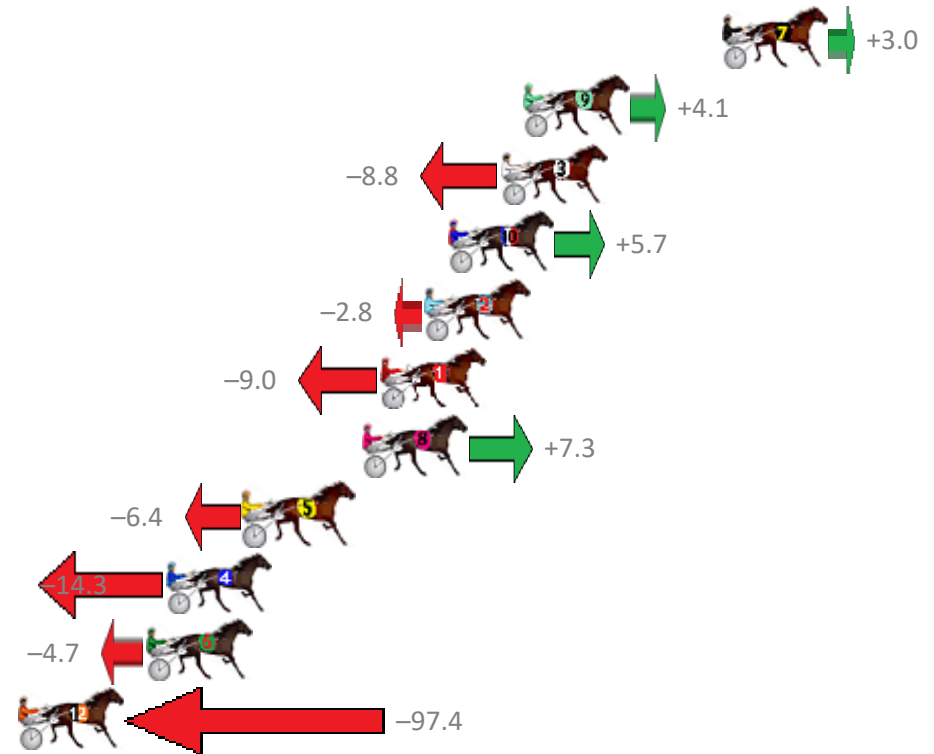

Albion Park Race 1 Distance 2138m

Friday, 29 December 2017

Gross Time: 2:41.70 MileRate: 2:01.70 LeadTime: 39.80s First Qtr: 30.80s Second Qtr: 32.30s Third Qtr: 29.80s Fourth Qtr: 29.00s

NoHorse	Plc	Margin	Time	800Time (W)	400 Time (W)
7 LAVROS SEGIL	1	0.0m	2:41.70	58.58s (1)	28.90s (1)
9 TAIMATE SUCCESS	2	7.9m	2:42.27	58.50s (2)	28.73s (2)
3 GO AHEAD MAKEMYDA	3	8.8m	2:42.34	59.45s (0)	29.64s (0)
10 DOWN UNDER RORS	4	10.9m	2:42.49	58.38s (2)	28.59s (2)
2 LOVE THE MOMENT	5	11.8m	2:42.56	59.01s (0)	28.87s (0)
1 DAY TOURER	6	13.6m	2:42.69	59.46s (0)	29.33s (0)
8 QUIETLY SPOKEN	7	14.3m	2:42.74	58.26s (2)	28.79s (3)
5 OLE SUN	8	19.0m	2:43.08	59.27s (1)	29.28s (1)
4 HIGH CLOUD LASS	9	22.1m	2:43.30	59.85s (1)	29.86s (1)
6 HARD DONE BY	10	22.9m	2:43.36	59.15s (1)	29.18s (1)
12 PRINCESS JESSICA	11	111.8m	2:49.81	65.96s (0)	34.64s (0)

Finish Position and metres gained from 800m

Trots Sectionals
Powered by
www.pjdata.com.au
Home of PJ Trots Analyser

The Racing Queensland Board (trading as Racing Queensland) and provider are not responsible for the completeness or accuracy of any of the information contained herein, and makes no representations about its suitability for any purpose.