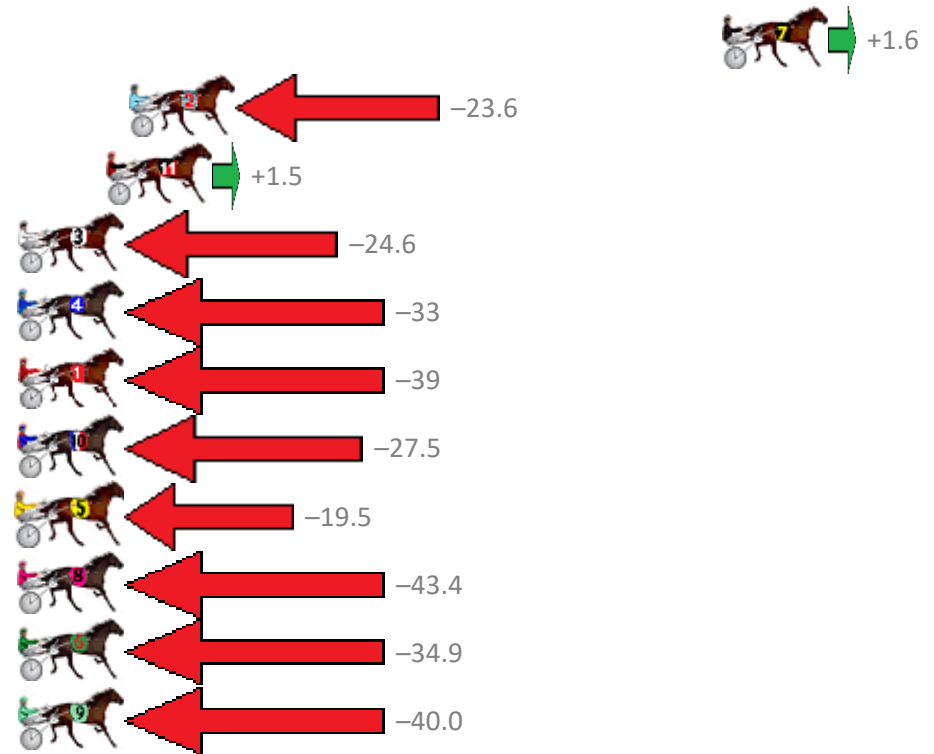

Albion Park Race 5 Distance 1660m

Friday, 29 December 2017

Gross Time: 1:57.70 MileRate: 1:54.10 LeadTime: 3.30s First Qtr: 28.80s Second Qtr: 29.90s Third Qtr: 27.50s Fourth Qtr: 28.20s

No	Horse	Plc	Margin	Time	800Time (W)	400 Time (W)
7	COLT THIRTY ONE	1	0.0m	1:57.70	55.59s (1)	28.20s (1)
2	LISA LINCOLN	2	23.6m	1:59.36	57.34s (0)	29.86s (0)
11	PATERNITY SUIT	3	24.5m	1:59.43	55.60s (1)	27.11s (1)
3	ZED CODE	4	36.0m	2:00.24	57.41s (1)	29.30s (1)
4	OPONONIS BLISS	5	39.4m	2:00.48	58.00s (1)	29.99s (1)
1	LIVING FREE	6	44.2m	2:00.82	58.42s (0)	30.27s (0)
10	CALVERT HOT SHOT	7	48.3m	2:01.11	57.61s (1)	29.12s (1)
5	PAQUIN	8	50.3m	2:01.25	57.06s (1)	28.62s (1)
8	LIZ AU BETTY	9	54.8m	2:01.56	58.72s (0)	30.08s (0)
6	KID CALVERT	10	55.1m	2:01.58	58.13s (0)	29.17s (0)
9	SAINT MARA	11	56.0m	2:01.65	58.49s (1)	30.02s (1)

Finish Position and metres gained from 800m

Trots Sectionals
Powered by
www.pjdata.com.au
Home of PJ Trots Analyser

The Racing Queensland Board (trading as Racing Queensland) and provider are not responsible for the completeness or accuracy of any of the information contained herein, and makes no representations about its suitability for any purpose.