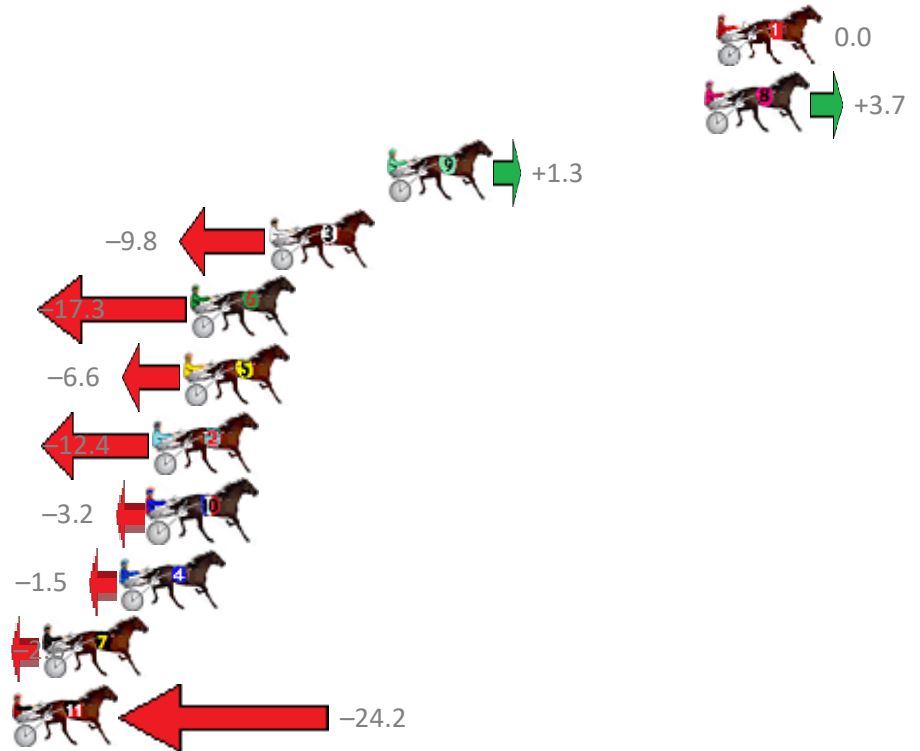

Albion Park Race 7 Distance 2138m

Friday, 29 December 2017

Gross Time: 2:36.80 MileRate: 1:58.00 LeadTime: 36.70s First Qtr: 30.80s Second Qtr: 31.80s Third Qtr: 28.80s Fourth Qtr: 28.70s

No	Horse	Plc	Margin	Time	800Time (W)	400 Time (W)
1	THE NEXT STAR	1	0.0m	2:36.80	57.50s (0)	28.70s (0)
8	ELZBOY	2	0.5m	2:36.84	57.23s (0)	28.43s (0)
9	THE HARLEM HAMMER	3	13.1m	2:37.74	57.41s (2)	28.82s (2)
3	ROCKNROLL AMBER	4	17.8m	2:38.08	58.20s (1)	29.40s (1)
6	ARTFUL MAID	5	20.9m	2:38.30	58.74s (1)	29.97s (1)
5	NEVAEH	6	21.2m	2:38.32	57.97s (0)	29.12s (0)
2	ROCKONBYE	7	22.4m	2:38.41	58.39s (2)	29.80s (2)
10	VANTO HANOVER	8	22.6m	2:38.42	57.73s (2)	29.17s (2)
4	REGAL NIGHTSHADE	9	23.7m	2:38.50	57.61s (1)	29.50s (1)
7	FIRE ONE	10	26.8m	2:38.72	57.69s (2)	29.16s (1)
11	LIKES TO ROCK	11	33.4m	2:39.20	59.24s (0)	30.34s (0)

Finish Position and metres gained from 800m

Trots Sectionals
Powered by
www.pjdata.com.au
Home of PJ Trots Analyser

The Racing Queensland Board (trading as Racing Queensland) and provider are not responsible for the completeness or accuracy of any of the information contained herein, and makes no representations about its suitability for any purpose.