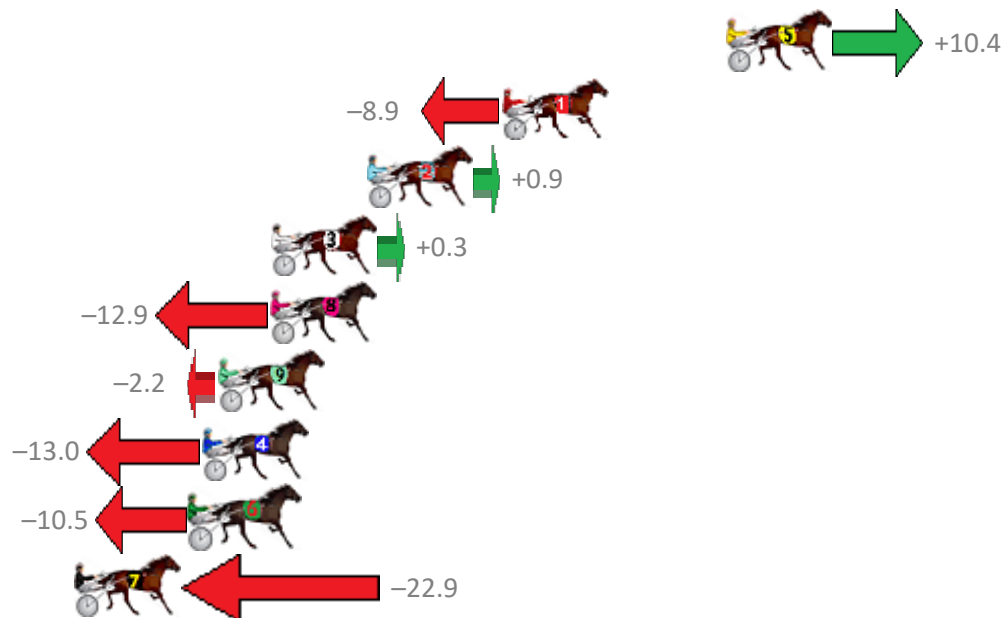

Albion Park Race 2 Distance 1660m

Friday, 29 December 2017

Gross Time: 2:01.60 MileRate: 1:57.90 LeadTime: 3.60s First Qtr: 29.60s Second Qtr: 31.60s Third Qtr: 28.40s Fourth Qtr: 28.40s

No	Horse	Plc	Margin	Time	800Time (W)	400 Time (W)
5	ONLY ONE PROMISE	1	0.0m	2:01.60	56.06s (2)	28.05s (2)
1	MIGHTY MONTANA	2	8.9m	2:02.23	57.43s (0)	29.03s (0)
2	GINA MACH	3	14.3m	2:02.62	56.74s (2)	28.66s (2)
3	GRIZZLY MONTANA	4	18.1m	2:02.89	56.78s (0)	28.36s (0)
8	BABY LUV	4	18.1m	2:02.89	57.72s (0)	29.24s (0)
9	HAPPY FEELINGS	6	20.2m	2:03.03	56.96s (1)	28.81s (1)
4	MAYTHEHORSEBWITHU	7	20.8m	2:03.08	57.72s (1)	29.32s (1)
6	TORQUE TO THE MAX	8	21.3m	2:03.11	57.55s (0)	29.03s (0)
7	SOMWHEREOVARAINB	9	25.9m	2:03.44	58.43s (1)	30.01s (1)

Finish Position and metres gained from 800m

Trots Sectionals
Powered by
www.pjdata.com.au
Home of PJ Trots Analyser

The Racing Queensland Board (trading as Racing Queensland) and provider are not responsible for the completeness or accuracy of any of the information contained herein, and makes no representations about its suitability for any purpose.