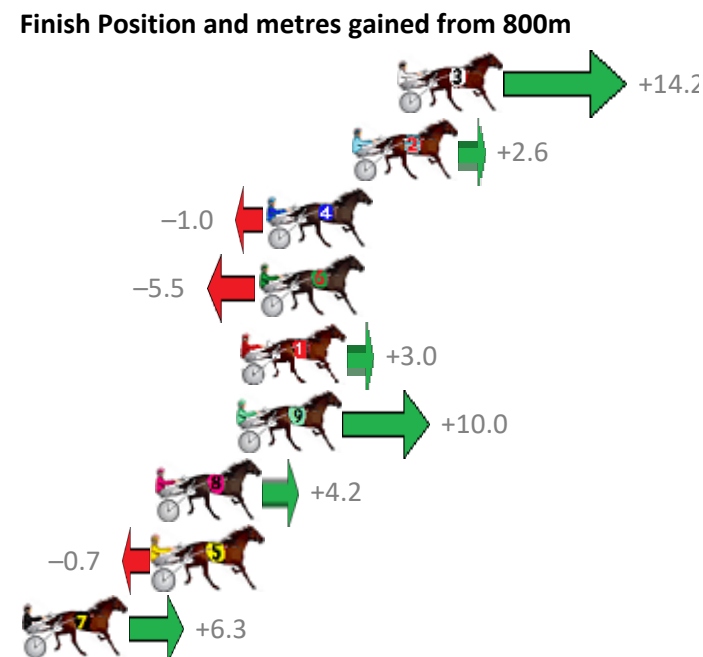

Albion Park Race 6 Distance 1660m

Friday, 29 December 2017

Gross Time: 1:58.60 MileRate: 1:55.00 LeadTime: 3.40s First Qtr: 26.60s Second Qtr: 30.70s Third Qtr: 28.90s Fourth Qtr: 29.00s

No	Horse	Plc	Margin	Time	800Time (W)	400 Time (W)
3	CIRCLE LINE	1	0.0m	1:58.60	56.87s (1)	28.10s (2)
2	IM NORMA JEAN	2	1.8m	1:58.73	57.71s (0)	28.78s (0)
4	OLIVER WINKLE	3	5.2m	1:58.98	57.97s (1)	29.22s (1)
6	JACKS AT THE BEACH	4	5.5m	1:59.00	58.30s (0)	29.40s (0)
1	ARBIT MAJOR	5	6.2m	1:59.05	57.68s (0)	28.77s (0)
9	BACK PAGE NEWS	6	6.4m	1:59.06	57.18s (2)	29.30s (2)
8	SPEEDIE MCARDLE	7	9.6m	1:59.30	57.60s (0)	28.70s (1)
5	SHEZABONNYGEM	8	9.7m	1:59.30	57.95s (1)	29.17s (1)
7	ZALTA	9	14.9m	1:59.68	57.44s (2)	29.54s (2)

Trots Sectionals
Powered by
www.pjdata.com.au
Home of PJ Trots Analyser

The Racing Queensland Board (trading as Racing Queensland) and provider are not responsible for the completeness or accuracy of any of the information contained herein, and makes no representations about its suitability for any purpose.