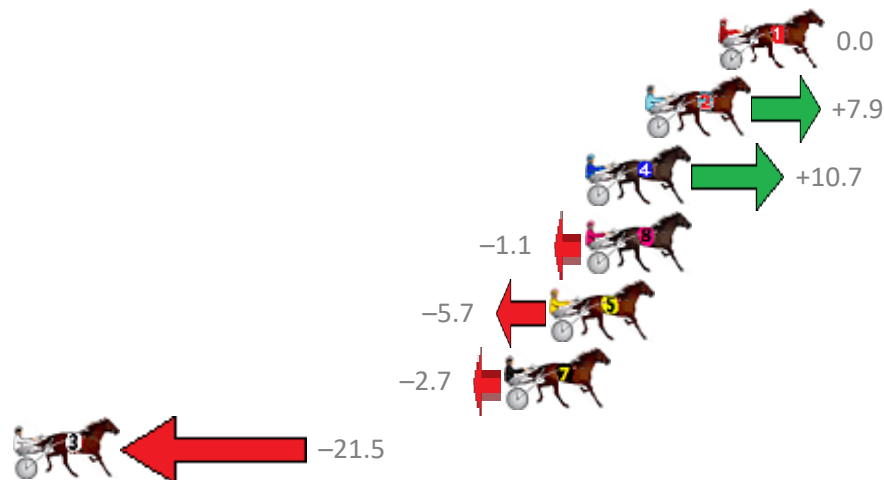

Albion Park Race 4 Distance 1660m

Friday, 29 December 2017

Gross Time: 1:59.10 MileRate: 1:55.40 LeadTime: 3.50s First Qtr: 27.40s Second Qtr: 31.40s Third Qtr: 28.30s Fourth Qtr: 28.50s

No Horse	Plc	Margin	Time	800Time (W)	400 Time (W)
1 MAKO BANNER	1	0.0m	1:59.10	56.80s (0)	28.50s (0)
2 OCEANS PREDATOR	2	2.9m	1:59.31	56.24s (1)	28.17s (2)
4 GERONIMO BEAU	3	5.3m	1:59.48	56.04s (1)	28.68s (2)
8 THE ENDEAVOUR	4	5.3m	1:59.48	56.88s (0)	28.56s (0)
5 ROCKNROLL MUSIC	5	6.7m	1:59.58	57.20s (1)	28.86s (1)
7 FIERY BLUE CHIP	6	8.5m	1:59.71	56.99s (1)	28.61s (1)
3 THANKU THANKU	7	29.9m	2:01.23	58.33s (0)	30.00s (0)

Finish Position and metres gained from 800m

Trots Sectionals
Powered by
www.pjdata.com.au
Home of PJ Trots Analyser

The Racing Queensland Board (trading as Racing Queensland) and provider are not responsible for the completeness or accuracy of any of the information contained herein, and makes no representations about its suitability for any purpose.