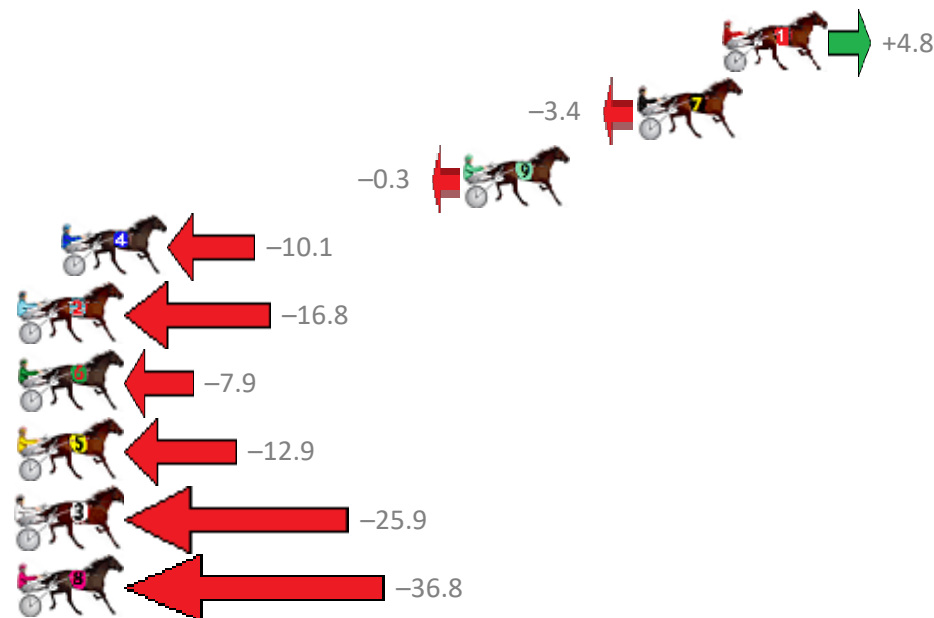

Albion Park Race 3 Distance 1660m

Friday, 29 December 2017

Gross Time: 1:57.90 MileRate: 1:54.30 LeadTime: 3.50s First Qtr: 27.10s Second Qtr: 30.70s Third Qtr: 28.30s Fourth Qtr: 28.30s

No	Horse	Plc	Margin	Time	800Time (W)	400 Time (W)
1	KATNISS	1	0.0m	1:57.90	56.26s (0)	27.93s (0)
7	SURFACE TO AIR	2	3.4m	1:58.14	56.84s (0)	28.54s (0)
9	DOOLITTLE DANDY	3	10.3m	1:58.63	56.62s (0)	28.21s (0)
4	I AM ANDY	4	26.3m	1:59.76	57.31s (0)	28.79s (0)
2	BLISSFULINFIDELITY	5	28.4m	1:59.91	57.79s (1)	29.19s (2)
6	SLIPASLYGRIN	6	33.5m	2:00.27	57.16s (1)	28.86s (2)
5	ROCKWITH THEDEVIL	7	34.3m	2:00.33	57.51s (1)	29.28s (2)
3	LOCKTON ART	8	42.7m	2:00.92	58.43s (1)	29.95s (1)
8	COBRA BANNER	9	43.4m	2:00.97	59.20s (1)	30.51s (1)

Finish Position and metres gained from 800m

Trots Sectionals
Powered by
www.pjdata.com.au
Home of PJ Trots Analyser

The Racing Queensland Board (trading as Racing Queensland) and provider are not responsible for the completeness or accuracy of any of the information contained herein, and makes no representations about its suitability for any purpose.