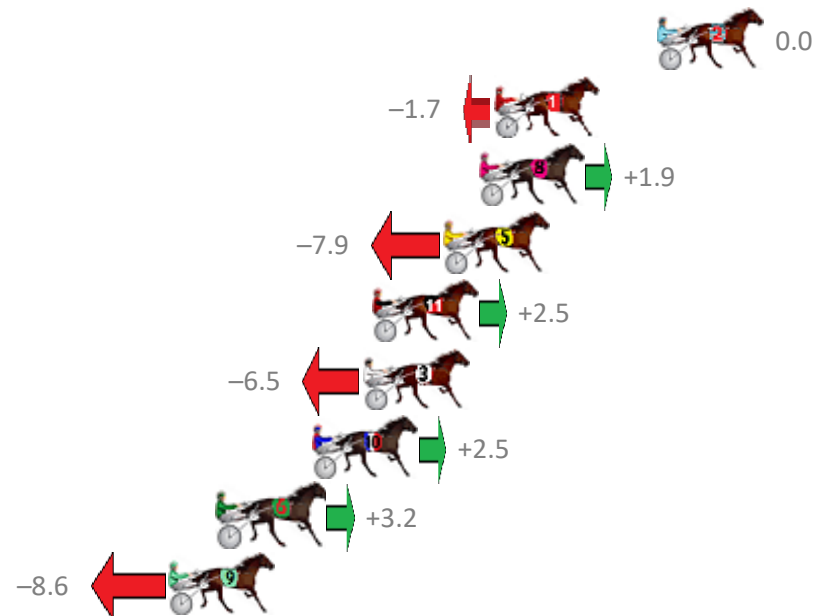

Albion Park Race 5 Distance 1660m

Friday, 22 December 2017

Gross Time: 1:57.80 MileRate: 1:54.20 LeadTime: 3.40s First Qtr: 28.70s Second Qtr: 29.00s Third Qtr: 28.60s Fourth Qtr: 28.10s

No	Horse	Plc	Margin	Time	800Time (W)	400 Time (W)
2	FAME ASSURED	1	0.0m	1:57.80	56.70s (0)	28.10s (0)
1	BANGKOK BRAVADO	2	6.5m	1:58.26	56.82s (0)	28.18s (0)
8	GOVINNI	3	7.1m	1:58.30	56.57s (0)	27.90s (0)
5	LONGSHANKS	4	8.5m	1:58.40	57.26s (1)	28.53s (1)
11	OUR MAJOR DAY	5	11.3m	1:58.59	56.52s (0)	27.83s (0)
3	PINUP BOY	6	11.7m	1:58.62	57.16s (1)	28.36s (1)
10	BETTING BARON	7	13.7m	1:58.76	56.52s (1)	27.85s (1)
6	LAZY BLAZE	8	17.4m	1:59.02	56.47s (1)	27.76s (1)
9	BONNIE JUJON	9	19.4m	1:59.16	57.31s (1)	28.56s (1)

Finish Position and metres gained from 800m

Trots Sectionals
Powered by
www.pjdata.com.au
Home of PJ Trots Analyser

The Racing Queensland Board (trading as Racing Queensland) and provider are not responsible for the completeness or accuracy of any of the information contained herein, and makes no representations about its suitability for any purpose.