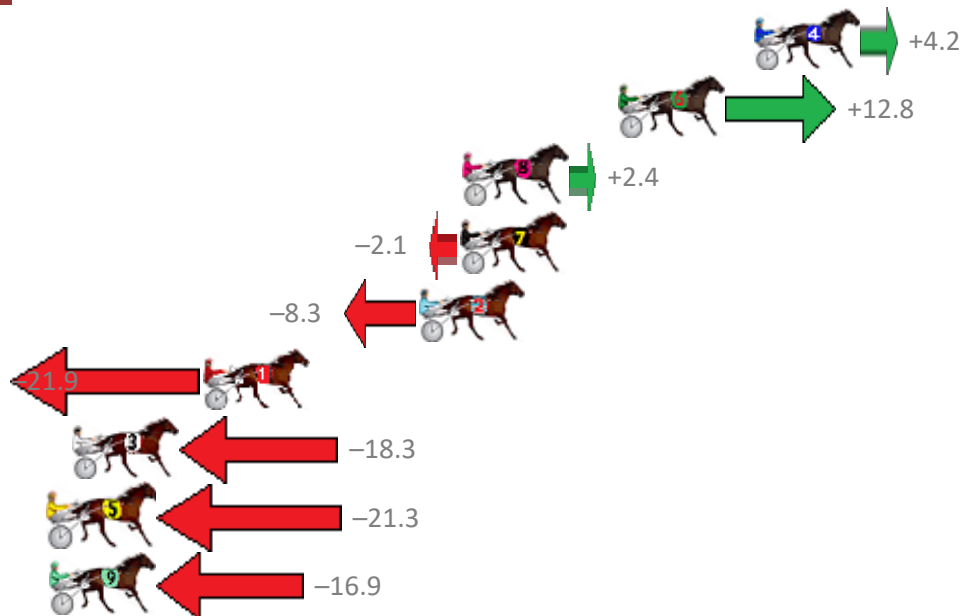

Albion Park Race 3 Distance 2138m

Friday, 22 December 2017

Gross Time: 2:44.00 MileRate: 2:02.90 LeadTime: 43.80s First Qtr: 30.50s Second Qtr: 31.80s Third Qtr: 28.90s Fourth Qtr: 29.00s

No	Horse	Plc	Margin	Time	800Time (W)	400 Time (W)
4	TAIMATE SUCCESS	1	0.0m	2:44.00	57.60s (1)	29.00s (0)
6	QUIETLY SPOKEN	2	5.4m	2:44.39	56.97s (1)	29.16s (1)
8	SCORCHED	3	11.6m	2:44.84	57.73s (0)	28.23s (0)
7	HARD DONE BY	4	11.7m	2:44.85	58.05s (0)	28.62s (0)
2	HIGH CLOUD LASS	5	13.3m	2:44.96	58.50s (0)	29.14s (0)
1	NORAHS FLING	6	21.9m	2:45.59	59.49s (0)	30.17s (0)
3	EL SWAVO	7	27.1m	2:45.96	59.22s (1)	29.98s (1)
5	DAY TOURER	8	34.7m	2:46.52	59.44s (1)	30.08s (1)
9	SODESKA	9	39.7m	2:46.88	59.12s (1)	30.44s (2)

Finish Position and metres gained from 800m

Trots Sectionals
Powered by
www.pjdata.com.au
Home of PJ Trots Analyser

The Racing Queensland Board (trading as Racing Queensland) and provider are not responsible for the completeness or accuracy of any of the information contained herein, and makes no representations about its suitability for any purpose.