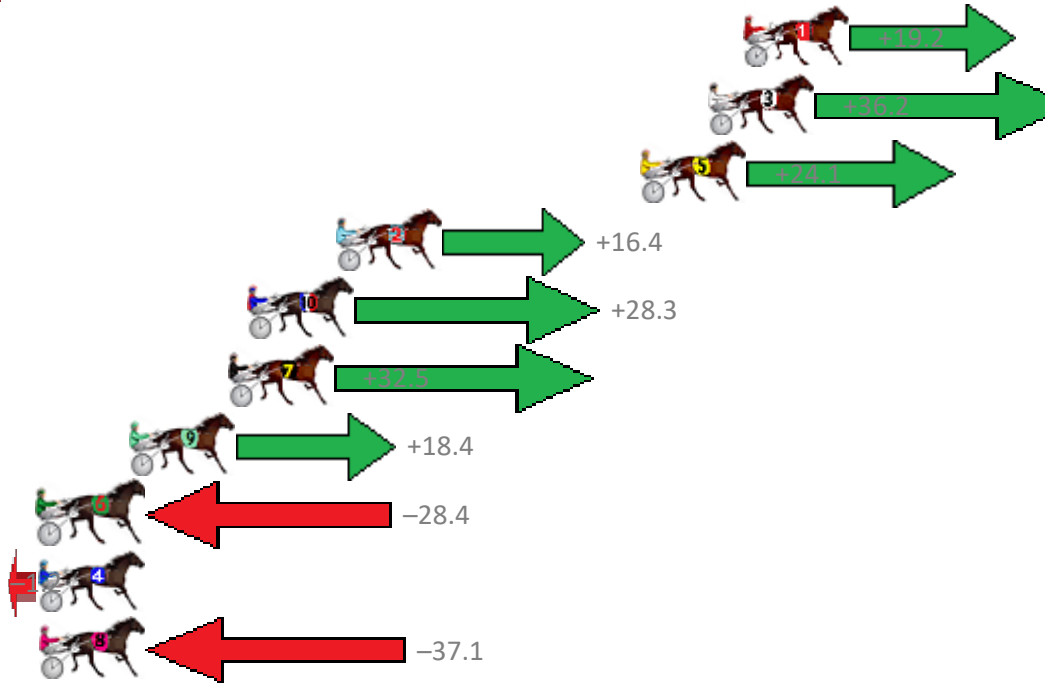

Albion Park Race 7 Distance 1660m

Friday, 22 December 2017

Gross Time: 1:55.60 MileRate: 1:52.10 LeadTime: 3.30s First Qtr: 25.40s Second Qtr: 28.60s Third Qtr: 29.10s Fourth Qtr: 29.20s

No	Horse	Plc	Margin	Time	800Time (W)	400 Time (W)
1	BODHI TREE	1	0.0m	1:55.60	56.90s (0)	29.07s (1)
3	THE CHARGING MOA	2	1.4m	1:55.70	55.66s (1)	27.65s (1)
5	OUTLAW FELLA	3	4.1m	1:55.90	56.54s (1)	28.39s (0)
2	RIVERLEIGH ROCKET	4	16.2m	1:56.78	57.10s (1)	29.07s (1)
10	COUNTDOWN	5	19.7m	1:57.04	56.24s (1)	28.65s (2)
7	ALWAYS MY MATE	6	20.5m	1:57.10	55.93s (1)	28.48s (3)
9	CULLEY BACKY	7	24.4m	1:57.38	56.96s (1)	28.86s (1)
6	BULL MARKET	8	28.4m	1:57.67	60.37s (0)	31.27s (0)
4	RED LUCK	9	45.2m	1:58.90	58.39s (0)	29.71s (0)
8	ILLAWONG DREAMTIM	10	65.5m	2:00.38	61.00s (0)	31.92s (0)

Finish Position and metres gained from 800m

Trots Sectionals
Powered by
www.pjdata.com.au
Home of PJ Trots Analyser

The Racing Queensland Board (trading as Racing Queensland) and provider are not responsible for the completeness or accuracy of any of the information contained herein, and makes no representations about its suitability for any purpose.