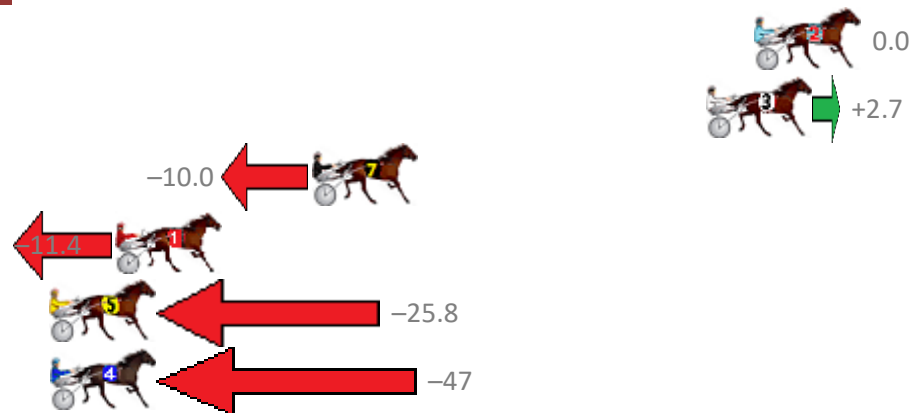

Albion Park Race 2 Distance 1660m

Friday, 22 December 2017

Gross Time: 1:58.50 MileRate: 1:54.90 LeadTime: 3.50s First Qtr: 27.70s Second Qtr: 31.40s Third Qtr: 28.90s Fourth Qtr: 27.00s

No	Horse	Plc	Margin	Time	800Time (W)	400 Time (W)
2	LISA LINCOLN	1	0.0m	1:58.50	55.90s (0)	27.00s (0)
3	PATERNITY SUIT	2	1.9m	1:58.63	55.71s (0)	26.76s (0)
7	ZED CODE	3	17.6m	1:59.69	56.60s (1)	27.96s (1)
1	TORQUE WRITER	4	25.4m	2:00.21	56.70s (0)	27.53s (0)
5	LIVING FREE	5	34.8m	2:00.85	57.70s (0)	28.55s (0)
4	KID CALVERT	6	59.7m	2:02.53	59.18s (1)	29.88s (1)

Finish Position and metres gained from 800m

Trots Sectionals
Powered by
www.pjdata.com.au
Home of PJ Trots Analyser

The Racing Queensland Board (trading as Racing Queensland) and provider are not responsible for the completeness or accuracy of any of the information contained herein, and makes no representations about its suitability for any purpose.