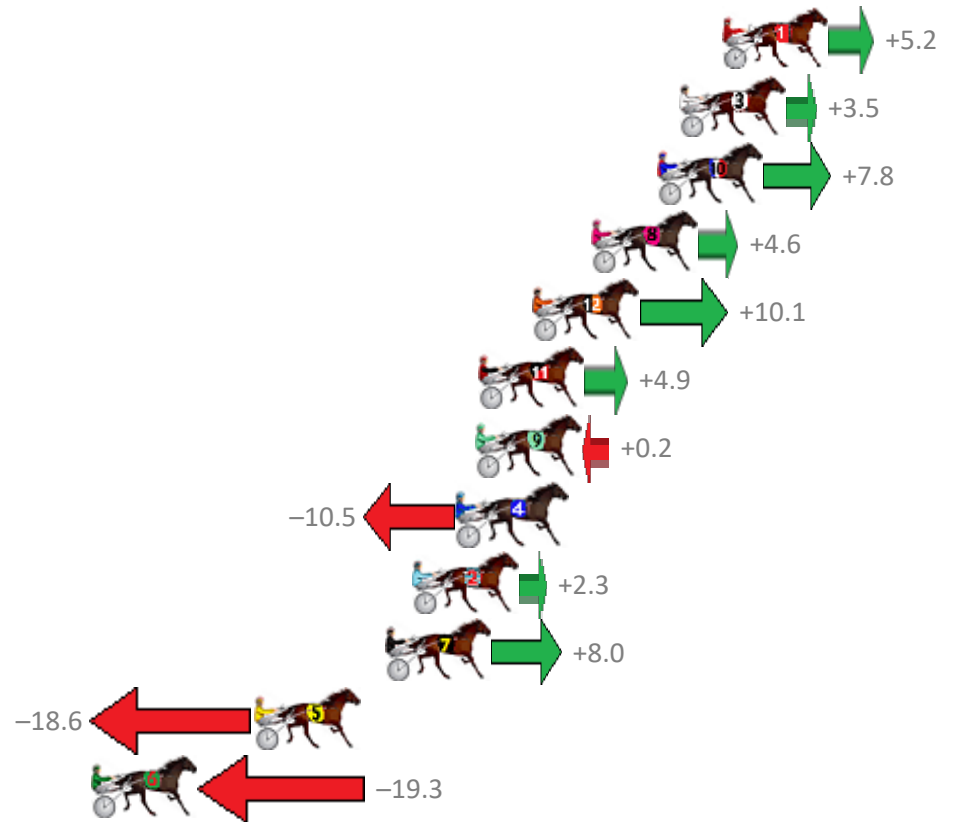

Albion Park Race 9 Distance 1660m

Friday, 22 December 2017

Gross Time: 1:59.10 MileRate: 1:55.40 LeadTime: 3.40s First Qtr: 27.60s Second Qtr: 30.00s Third Qtr: 28.60s Fourth Qtr: 29.50s

NoHorse	Plc	Margin	Time	800Time (W)	400 Time (W)
1 CHEAP TINT	1	0.0m	1:59.10	57.72s (0)	29.16s (0)
3 INA GREAT PLACE	2	1.7m	1:59.23	57.85s (1)	28.98s (1)
10 BIO MARINUS	3	2.6m	1:59.29	57.53s (1)	28.72s (1)
8 OUR MELS DREAM	4	5.2m	1:59.48	57.77s (0)	29.20s (0)
12 PLATINUM ART	5	7.5m	1:59.65	57.37s (1)	28.73s (1)
11 STIRLING WILLIAM	6	9.7m	1:59.82	57.74s (2)	28.77s (3)
9 APPLAUSE	7	9.8m	1:59.82	58.09s (2)	29.12s (3)
4 EXCEPTIONAL MACH	8	10.5m	1:59.87	58.86s (0)	30.27s (0)
2 UNCLE JOHN	9	12.3m	2:00.01	57.93s (0)	29.33s (0)
7 FLOYD MAYWEATHER	10	13.4m	2:00.09	57.52s (0)	28.85s (2)
5 STRAWBS IDEAL ACT	11	18.6m	2:00.47	59.45s (1)	30.53s (1)
6 COMPTON STREET	12	25.1m	2:00.95	59.50s (2)	30.22s (2)

Finish Position and metres gained from 800m

Trots Sectionals
Powered by
www.pjdata.com.au
Home of PJ Trots Analyser

The Racing Queensland Board (trading as Racing Queensland) and provider are not responsible for the completeness or accuracy of any of the information contained herein, and makes no representations about its suitability for any purpose.