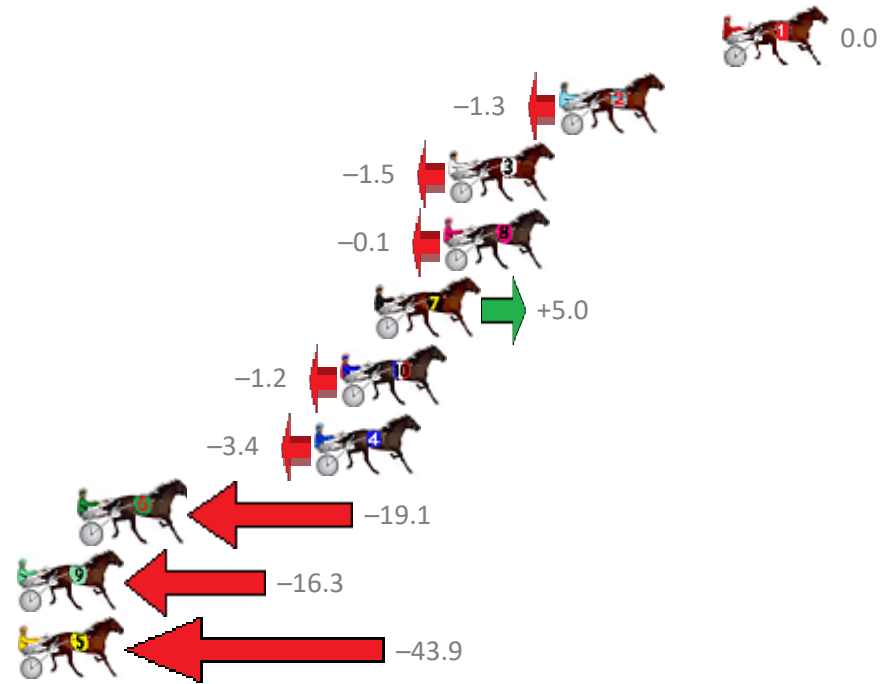

Albion Park Race 6 Distance 2138m

Friday, 22 December 2017

Gross Time: 2:35.70 MileRate: 1:57.20 LeadTime: 38.30s First Qtr: 30.60s Second Qtr: 30.40s Third Qtr: 28.20s Fourth Qtr: 28.20s

No	Horse	Plc	Margin	Time	800Time (W)	400 Time (W)
1	PARISIAN ROCKSTAR	1	0.0m	2:35.70	56.40s (0)	28.20s (0)
2	BACK PAGE NEWS	2	6.5m	2:36.16	56.49s (0)	28.29s (0)
3	CIRCLE LINE	3	10.9m	2:36.47	56.51s (0)	28.31s (0)
8	MANDY KRIDEN	4	11.1m	2:36.48	56.41s (1)	28.11s (1)
7	CHEERS KATHY	5	13.8m	2:36.67	56.05s (0)	27.61s (1)
10	GUTS	6	15.2m	2:36.77	56.48s (0)	28.16s (0)
4	EARL JUJON	7	16.2m	2:36.84	56.64s (2)	28.71s (2)
6	FIRE UP FRANCO	8	25.5m	2:37.50	57.75s (1)	29.50s (1)
9	LEXY CAN WAIT	9	32.1m	2:37.96	57.55s (1)	29.25s (1)
5	ONLY IN ROME	10	61.7m	2:40.05	59.49s (2)	31.25s (2)

Finish Position and metres gained from 800m

Trots Sectionals
Powered by
www.pjdata.com.au
Home of PJ Trots Analyser

The Racing Queensland Board (trading as Racing Queensland) and provider are not responsible for the completeness or accuracy of any of the information contained herein, and makes no representations about its suitability for any purpose.