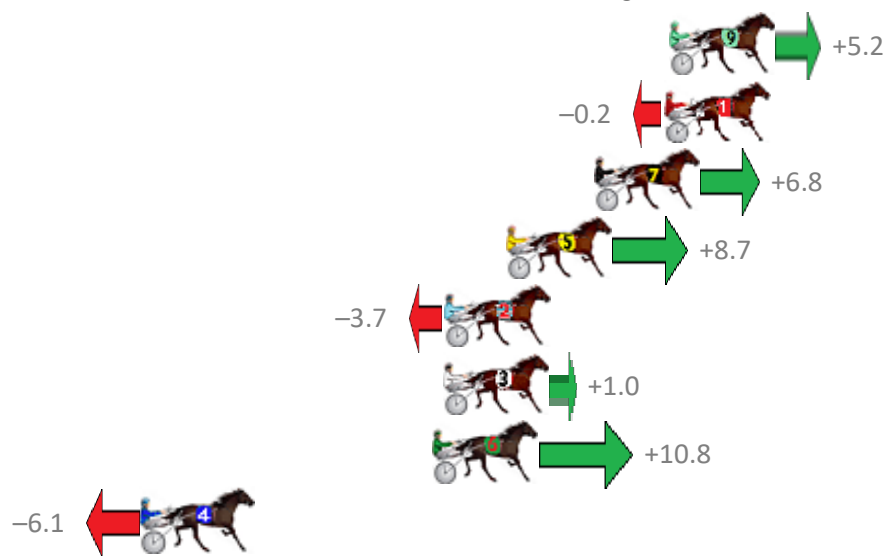

Albion Park Race 4 Distance 1660m

Friday, 22 December 2017

Gross Time: 2:02.30 MileRate: 1:58.50 LeadTime: 3.60s First Qtr: 30.10s Second Qtr: 32.10s Third Qtr: 28.50s Fourth Qtr: 28.00s

No	Horse	Plc	Margin	Time	800Time (W)	400 Time (W)
9	MEANT TO BE ME	1	0.0m	2:02.30	56.13s (0)	27.64s (0)
1	FEEL THE REIGN	2	0.2m	2:02.31	56.51s (0)	28.01s (0)
7	ONLY ONE PROMISE	3	3.0m	2:02.51	56.02s (0)	27.55s (0)
5	GINA MACH	4	6.5m	2:02.76	55.89s (0)	27.56s (1)
2	ULTIMATE AD	5	8.9m	2:02.92	56.76s (1)	28.50s (1)
3	YKIKAFIL	6	9.0m	2:02.93	56.43s (1)	28.18s (1)
6	MAYTHEHORSEBWITHU	7	9.4m	2:02.96	55.74s (1)	28.31s (2)
4	STATEMENT PLEASE	8	20.9m	2:03.76	56.93s (1)	28.75s (2)

Finish Position and metres gained from 800m

Trots Sectionals
Powered by
www.pjdata.com.au
Home of PJ Trots Analyser

The Racing Queensland Board (trading as Racing Queensland) and provider are not responsible for the completeness or accuracy of any of the information contained herein, and makes no representations about its suitability for any purpose.