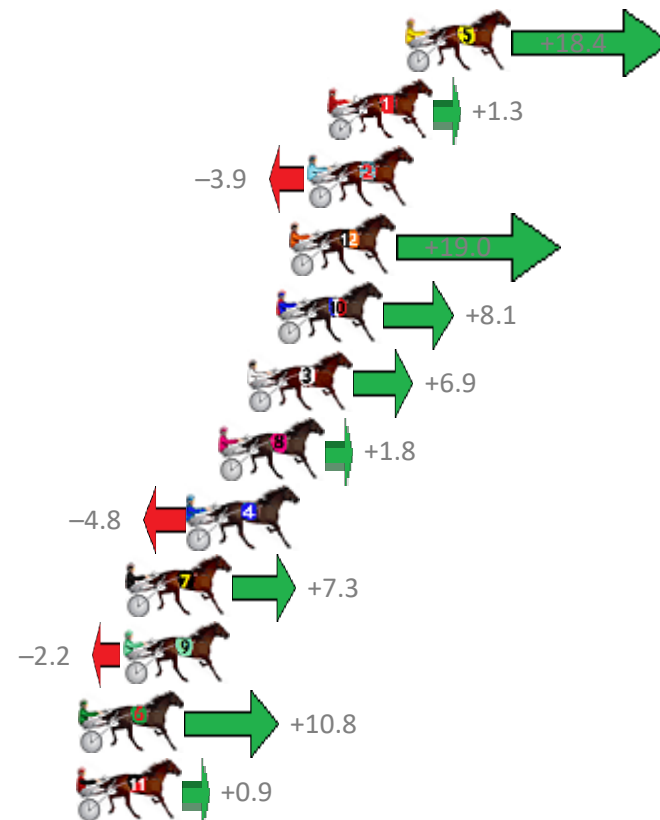

Albion Park Race 8 Distance 2138m

Friday, 22 December 2017

Gross Time: 2:37.20 MileRate: 1:58.30 LeadTime: 37.30s First Qtr: 30.60s Second Qtr: 31.40s Third Qtr: 29.30s Fourth Qtr: 28.60s

No Horse	Plc	Margin	Time	800Time (W)	400 Time (W)
5 MISTER BLACKJACK	1	0.0m	2:37.20	56.57s (2)	27.78s (3)
1 THE NEXT STAR	2	3.1m	2:37.42	57.81s (0)	28.51s (0)
2 ARTFUL MAID	3	3.9m	2:37.48	58.18s (0)	28.88s (0)
12 SPEEDIE MCARDLE	4	4.6m	2:37.53	56.52s (2)	27.73s (2)
10 OLIVER WINKLE	5	5.1m	2:37.56	57.31s (1)	28.05s (1)
3 THE HARLEM HAMMER	6	6.3m	2:37.65	57.40s (2)	28.54s (2)
8 NEVAEH	7	7.4m	2:37.73	57.77s (0)	28.47s (0)
4 ROCKNROLL AMBER	8	8.6m	2:37.81	58.25s (1)	28.97s (1)
7 DOOLITTLE DANDY	9	11.1m	2:37.99	57.37s (0)	27.96s (0)
9 REGAL NIGHTSHADE	10	11.2m	2:38.00	58.06s (1)	28.83s (1)
6 OUR BUSCEMI	11	13.0m	2:38.13	57.12s (1)	28.30s (1)
11 ILLAWONG LIVELY	12	13.1m	2:38.14	57.83s (0)	28.51s (0)

Finish Position and metres gained from 800m

Trots Sectionals
Powered by
www.pjdata.com.au
Home of PJ Trots Analyser

The Racing Queensland Board (trading as Racing Queensland) and provider are not responsible for the completeness or accuracy of any of the information contained herein, and makes no representations about its suitability for any purpose.