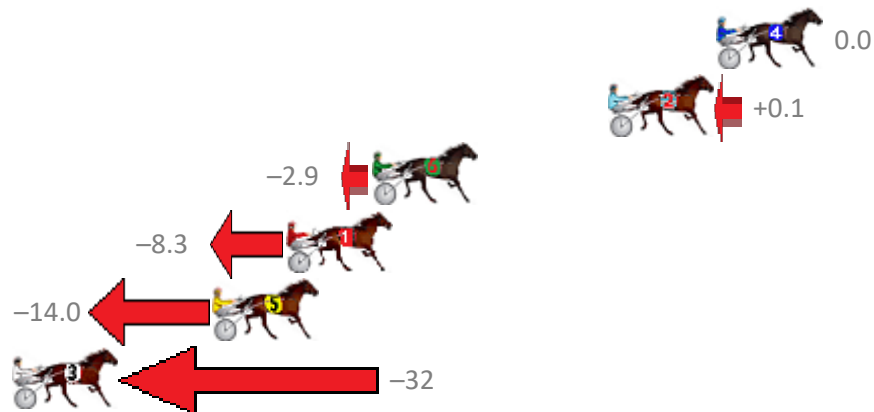

Albion Park Race 1 Distance 1660m

Friday, 22 December 2017

Gross Time: 2:01.10 MileRate: 1:57.40 LeadTime: 3.50s First Qtr: 28.20s Second Qtr: 31.30s Third Qtr: 30.60s Fourth Qtr: 27.50s

No	Horse	Plc	Margin	Time	800Time (W)	400 Time (W)
4	COLT THIRTY ONE	1	0.0m	2:01.10	58.10s (0)	27.50s (0)
2	OPONONIS BLISS	2	4.3m	2:01.40	58.09s (0)	27.48s (0)
6	CALVERT HOT SHOT	3	13.7m	2:02.04	58.31s (1)	27.74s (1)
1	SAINT MARA	4	17.1m	2:02.28	58.70s (0)	28.04s (0)
5	PAQUIN	5	20.0m	2:02.47	59.12s (1)	28.50s (1)
3	LIZ AU BETTY	6	45.2m	2:04.21	60.39s (0)	29.51s (0)

Finish Position and metres gained from 800m

Trots Sectionals
Powered by
www.pjdata.com.au
Home of PJ Trots Analyser