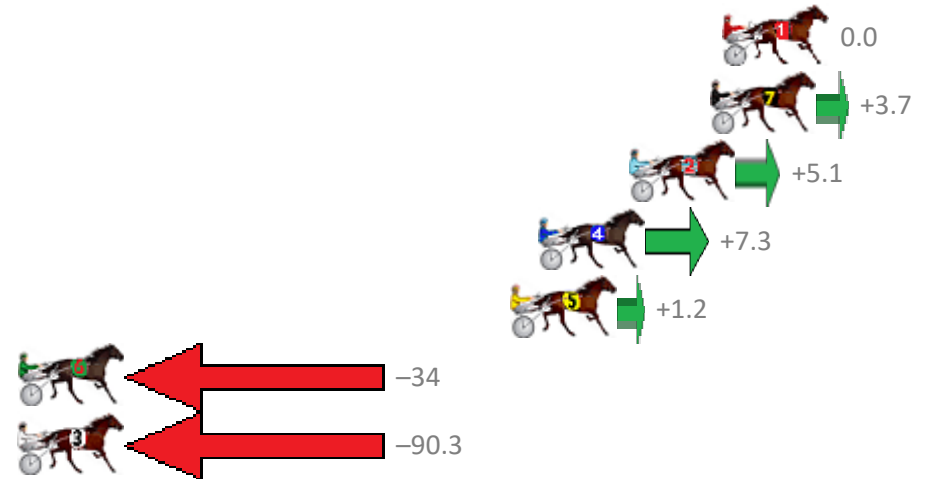

Redcliffe Race 2 Distance 1780m

Thursday, 21 December 2017

Gross Time: 2:16.20 MileRate: 2:03.20 LeadTime: 11.10s First Qtr: 31.70s Second Qtr: 32.70s Third Qtr: 31.10s Fourth Qtr: 29.60s

No	Horse	Plc	Margin	Time	800Time (W)	400 Time (W)
1	GROOVY MISS ANNIE	1	0.0m	2:16.20	60.70s (0)	29.60s (0)
7	NEVERHAVEIEVER	2	0.5m	2:16.24	60.42s (0)	29.31s (0)
2	MINI MIRACLE	3	3.7m	2:16.47	60.31s (0)	29.13s (0)
4	JAKES ARK	4	7.3m	2:16.74	60.15s (1)	29.50s (1)
5	SOHO MOODY BLUE	5	8.4m	2:16.82	60.61s (1)	30.09s (1)
6	KAYJAYS TERROR	6	82.7m	2:22.32	63.26s (0)	32.46s (0)
3	MADRE SUPREMO	7	210.3m	2:31.76	67.55s (0)	31.84s (0)

Finish Position and metres gained from 800m

Trots Sectionals
Powered by
www.pjdata.com.au
Home of PJ Trots Analyser

The Racing Queensland Board (trading as Racing Queensland) and provider are not responsible for the completeness or accuracy of any of the information contained herein, and makes no representations about its suitability for any purpose.