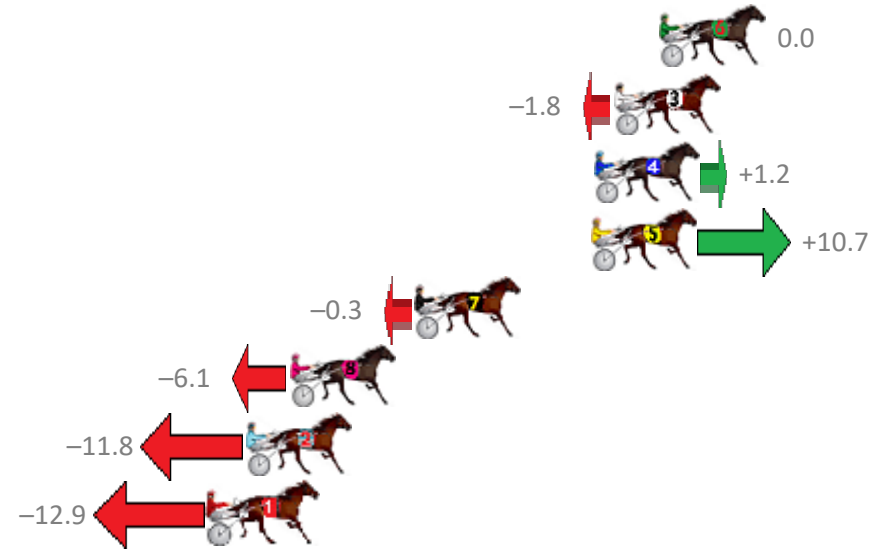

Redcliffe Race 3 Distance 1780m

Thursday, 21 December 2017

Gross Time: 2:12.10 MileRate: 1:59.40 LeadTime: 11.10s First Qtr: 30.20s Second Qtr: 31.50s Third Qtr: 29.00s Fourth Qtr: 30.30s

No	Horse	Plc	Margin	Time	800Time (W)	400 Time (W)
6	JACKS AT THE BEACH	1	0.0m	2:12.10	59.30s (1)	30.21s (1)
3	HE CAN TALK	2	1.8m	2:12.24	59.43s (0)	30.44s (0)
4	SUBTLE ADVICE	3	2.6m	2:12.30	59.21s (2)	29.65s (2)
5	ELMAUR JOY	4	2.7m	2:12.30	58.51s (2)	28.90s (3)
7	ANDIAMO EL FERRARI	5	9.7m	2:12.83	59.32s (0)	29.90s (1)
8	OYSTER STRIDE	6	14.7m	2:13.21	59.75s (2)	30.08s (2)
2	FAMOUS SHOES	7	16.4m	2:13.34	60.17s (1)	30.97s (1)
1	ITS TORQUE POWER	8	17.9m	2:13.46	60.26s (0)	30.84s (0)

Finish Position and metres gained from 800m

Trots Sectionals
Powered by
www.pjdata.com.au
Home of PJ Trots Analyser

The Racing Queensland Board (trading as Racing Queensland) and provider are not responsible for the completeness or accuracy of any of the information contained herein, and makes no representations about its suitability for any purpose.