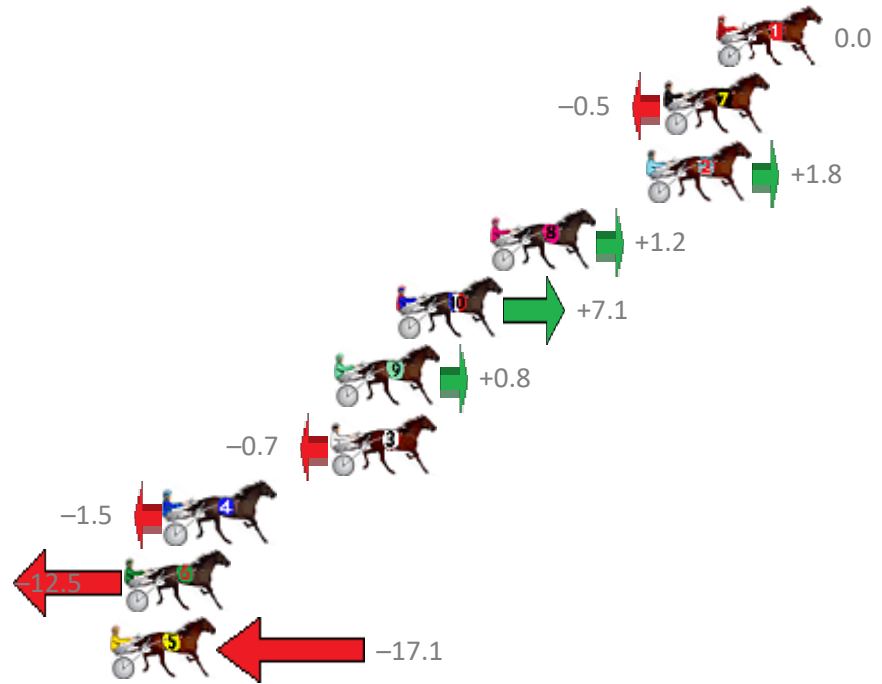

Redcliffe Race 4 Distance 2040m

Thursday, 21 December 2017

Gross Time: 2:36.20 MileRate: 2:03.30 LeadTime: 31.10s First Qtr: 33.20s Second Qtr: 32.60s Third Qtr: 29.30s Fourth Qtr: 30.00s

No Horse	Plc	Margin	Time	800Time (W)	400 Time (W)
1 TASCOTT LADY	1	0.0m	2:36.20	59.30s (0)	30.00s (0)
7 SPLASH OF GOLD	2	2.1m	2:36.36	59.34s (1)	30.01s (1)
2 JULES AND DENISE	3	2.8m	2:36.41	59.17s (0)	29.83s (0)
8 IRRESISTABLE GABBY	4	9.0m	2:36.88	59.21s (0)	29.88s (0)
10 LEORYAN	5	12.7m	2:37.15	58.77s (0)	29.72s (0)
9 ELUSIVE PROMISE	6	15.2m	2:37.34	59.24s (1)	30.18s (2)
3 DIAMANTINA DEVIL	7	15.3m	2:37.35	59.35s (0)	30.02s (1)
4 EVERY THINGS ROSEY	8	21.9m	2:37.84	59.41s (1)	30.34s (2)
6 UNDERTHEKILT	9	23.5m	2:37.96	60.23s (2)	31.13s (2)
5 MY PEPPERCORN LADY	10	24.1m	2:38.01	60.57s (1)	31.04s (1)

Finish Position and metres gained from 800m

Trots Sectionals
Powered by
www.pjdata.com.au
Home of PJ Trots Analyser

The Racing Queensland Board (trading as Racing Queensland) and provider are not responsible for the completeness or accuracy of any of the information contained herein, and makes no representations about its suitability for any purpose.