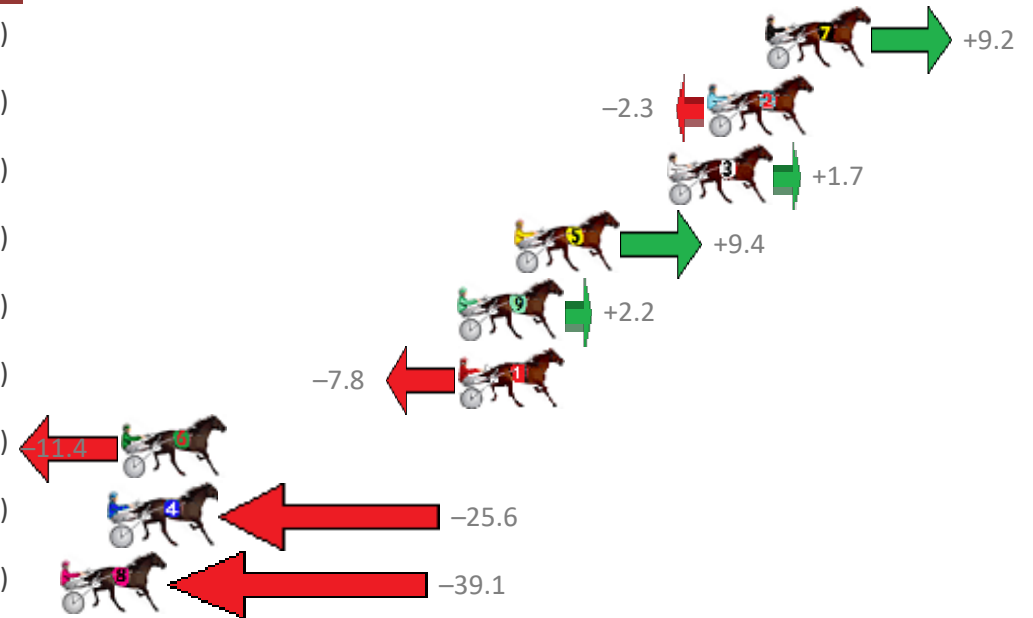

Redcliffe Race 6 Distance 1780m

Thursday, 21 December 2017

Gross Time: 2:14.40 MileRate: 2:01.50 LeadTime: 11.50s First Qtr: 30.60s Second Qtr: 32.00s Third Qtr: 29.50s Fourth Qtr: 30.80s

No	Horse	Plc	Margin	Time	800Time (W)	400 Time (W)
7	CRYPTIC CHANCE	1	0.0m	2:14.40	59.61s (0)	30.08s (0)
2	VILLAGE TREASURE	2	2.3m	2:14.58	60.47s (0)	30.98s (0)
3	LEO THE LION	3	3.9m	2:14.70	60.17s (1)	30.61s (1)
5	DIABOLO STAR	4	10.0m	2:15.17	59.59s (1)	30.25s (1)
9	LUCKY LEFTY	5	12.2m	2:15.34	60.13s (2)	31.55s (2)
1	HEZ TO BLAME	6	12.2m	2:15.34	60.89s (0)	31.37s (0)
6	DREAMTIME SARA	7	25.6m	2:16.37	61.16s (0)	31.79s (1)
4	SOLDIER OF FORTUNE	8	26.0m	2:16.40	62.23s (1)	32.65s (1)
8	OOZINVILLE	9	49.3m	2:18.20	63.25s (1)	33.70s (2)

Finish Position and metres gained from 800m

Trots Sectionals
Powered by
www.pjdata.com.au
Home of PJ Trots Analyser

The Racing Queensland Board (trading as Racing Queensland) and provider are not responsible for the completeness or accuracy of any of the information contained herein, and makes no representations about its suitability for any purpose.