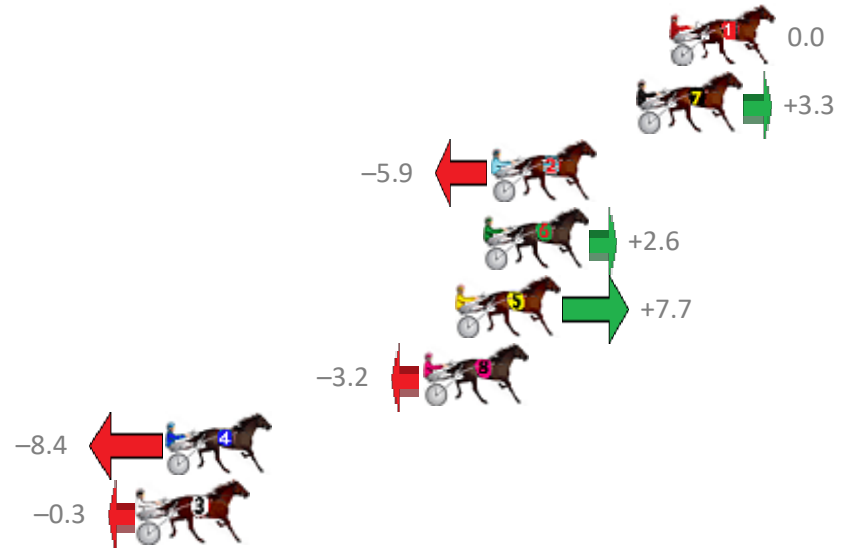

Redcliffe Race 8 Distance 1780m

Thursday, 21 December 2017

Gross Time: 2:13.00 MileRate: 2:00.20 LeadTime: 11.70s First Qtr: 32.40s Second Qtr: 31.20s Third Qtr: 28.90s Fourth Qtr: 28.80s

No	Horse	Plc	Margin	Time	800Time (W)	400 Time (W)
1	MISTA NATURAL	1	0.0m	2:13.00	57.70s (0)	28.80s (0)
7	MISTER HART	2	1.3m	2:13.09	57.46s (0)	28.56s (0)
2	FIRE ONE	3	7.1m	2:13.51	58.13s (1)	29.18s (1)
6	KATNISS	4	7.4m	2:13.53	57.51s (0)	28.61s (0)
5	HEEZ PERFECT	5	8.5m	2:13.61	57.14s (1)	28.22s (1)
8	COME OUT AND PLAY	6	9.8m	2:13.71	57.93s (1)	28.97s (1)
4	SACHE GIRL	7	20.0m	2:14.44	58.31s (1)	29.42s (2)
3	SANTASTIC PRINCESS	8	21.1m	2:14.52	57.72s (1)	29.20s (0)

Finish Position and metres gained from 800m

Trots Sectionals
Powered by
www.pjdata.com.au
Home of PJ Trots Analyser

The Racing Queensland Board (trading as Racing Queensland) and provider are not responsible for the completeness or accuracy of any of the information contained herein, and makes no representations about its suitability for any purpose.