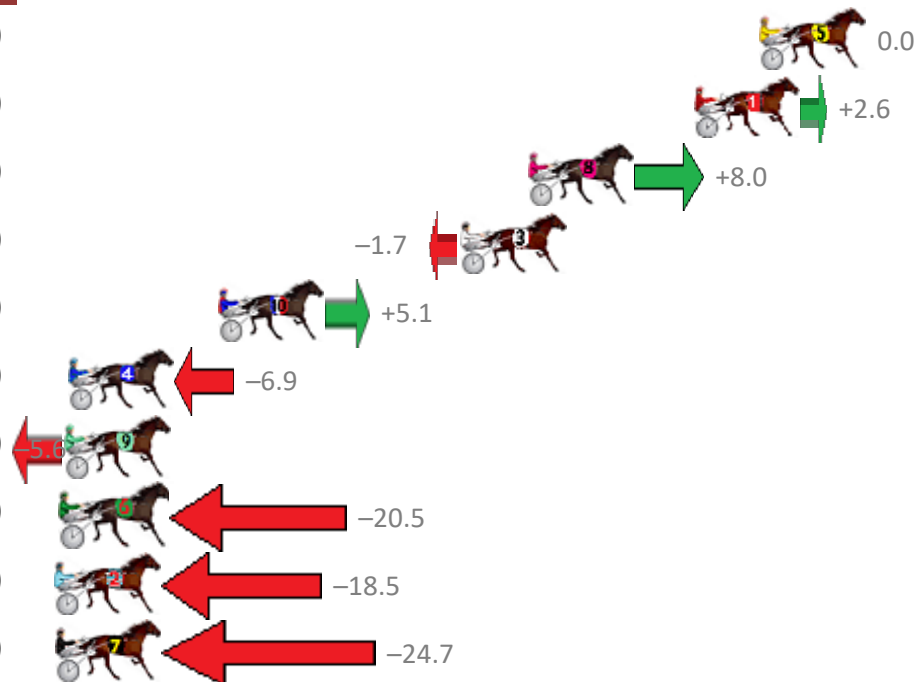

Redcliffe Race 9 Distance 1780m

Thursday, 21 December 2017

Gross Time: 2:09.40 MileRate: 1:57.00 LeadTime: 11.10s First Qtr: 28.80s Second Qtr: 31.00s Third Qtr: 28.70s Fourth Qtr: 29.80s

No	Horse	Plc	Margin	Time	800Time (W)	400 Time (W)
5	SAMMYS A KRIDEN	1	0.0m	2:09.40	58.50s (0)	29.80s (0)
1	RARING TO GO	2	2.6m	2:09.59	58.31s (0)	29.55s (0)
8	DOLLARBILL	3	9.2m	2:10.09	57.92s (1)	29.70s (2)
3	BLISSFULINFIDELITY	4	11.9m	2:10.29	58.62s (0)	29.73s (0)
10	SUPALINER	5	21.5m	2:11.00	58.13s (1)	29.64s (2)
4	LUVU GRAZAELLA	6	27.5m	2:11.45	59.00s (0)	30.02s (1)
9	LIFESA RANGER	7	27.6m	2:11.46	58.91s (1)	30.53s (2)
6	MAJOR MOMENT	8	27.7m	2:11.46	60.00s (1)	30.75s (1)
2	OUR PEPPERJACK	9	31.1m	2:11.72	59.85s (1)	30.69s (1)
7	LISAS LAWYER	10	39.9m	2:12.37	60.31s (0)	31.16s (0)

Finish Position and metres gained from 800m

Trots Sectionals
Powered by
www.pjdata.com.au
Home of PJ Trots Analyser

The Racing Queensland Board (trading as Racing Queensland) and provider are not responsible for the completeness or accuracy of any of the information contained herein, and makes no representations about its suitability for any purpose.