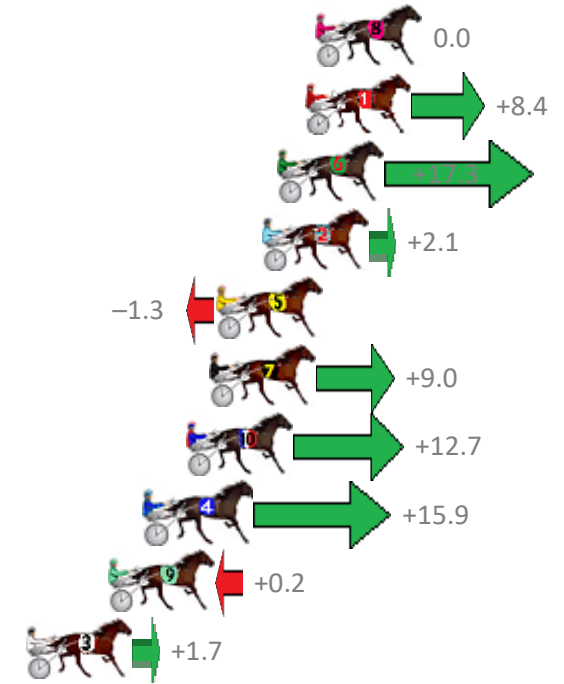

Redcliffe Race 10 Distance 2040m

Thursday, 21 December 2017

Gross Time: 2:33.70   MileRate: 2:01.30   LeadTime: 30.80s   First Qtr: 31.90s   Second Qtr: 31.20s   Third Qtr: 29.50s   Fourth Qtr: 30.30s

No	Horse	Plc	Margin	Time	800Time (W)	400 Time (W)
8	PUNTERS DELIGHT	1	0.0m	2:33.70	59.80s (0)	30.30s (0)
1	JOHNNYCAKE	2	0.4m	2:33.73	59.17s (0)	29.60s (0)
6	ARBIT MAJOR	3	1.5m	2:33.81	58.51s (2)	30.03s (2)
2	FLASHING GOOD TIME	4	2.1m	2:33.86	59.64s (0)	30.08s (0)
5	IMA TOP TYCOON	5	3.9m	2:34.00	59.90s (1)	30.55s (1)
7	KEARNEY LANE	6	4.2m	2:34.02	59.13s (0)	29.57s (0)
10	BOB GAGE	7	5.1m	2:34.09	58.85s (1)	29.94s (2)
4	BARON JUJON	8	6.7m	2:34.21	58.61s (1)	29.58s (1)
9	SHARDONS SHERALEE	9	8.2m	2:34.32	59.79s (1)	30.41s (1)
3	LYKA VERSION	10	11.5m	2:34.57	59.67s (1)	30.26s (1)

Finish Position and metres gained from 800m

Trots Sectionals
Powered by
www.pjdata.com.au
Home of PJ Trots Analyser

The Racing Queensland Board (trading as Racing Queensland) and provider are not responsible for the completeness or accuracy of any of the information contained herein, and makes no representations about its suitability for any purpose.