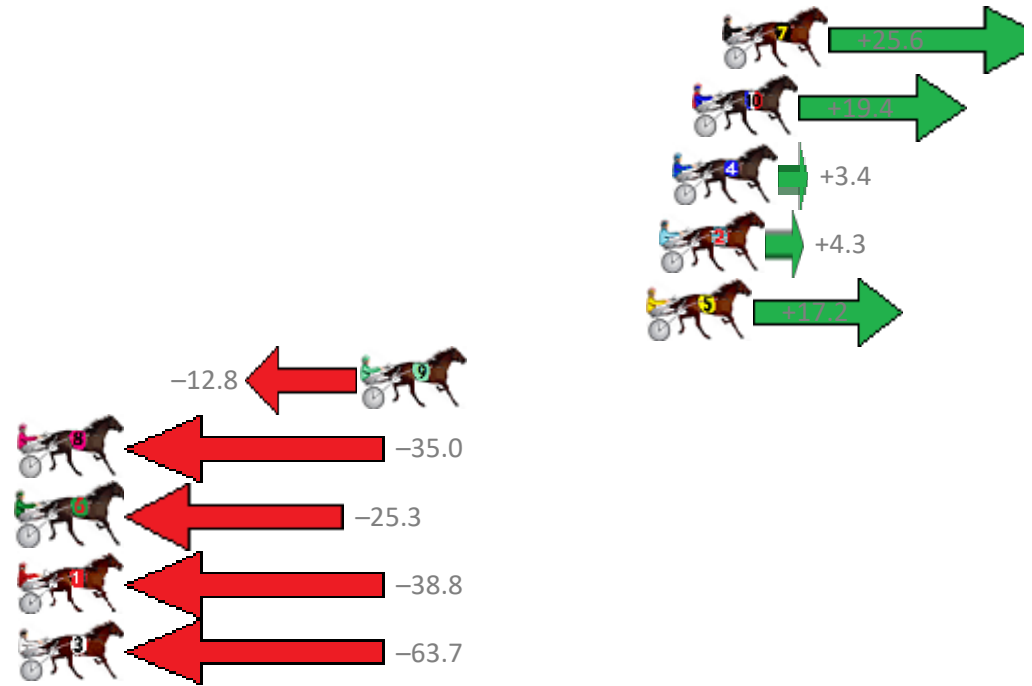

Redcliffe Race 1 Distance 2613m

Thursday, 21 December 2017

Gross Time: 3:26.20 MileRate: 2:06.00 LeadTime: 79.10s First Qtr: 30.80s Second Qtr: 31.60s Third Qtr: 31.70s Fourth Qtr: 33.00s

No	Horse	Plc	Margin	Time	800Time (W)	400 Time (W)
7	GO AHEAD MAKEMYDA	1	0.0m	3:26.20	62.63s (0)	31.22s (2)
10	JUSTABITCOCO	2	1.2m	3:26.30	63.13s (1)	31.71s (2)
4	JUSTABITLIKEMUM	3	2.0m	3:26.36	64.43s (0)	32.51s (0)
2	DOWN UNDER RORS	4	2.5m	3:26.41	64.35s (1)	32.83s (1)
5	OLE SUN	5	3.0m	3:26.45	63.31s (0)	31.28s (1)
9	CHEVALS RACER	6	14.4m	3:27.39	65.74s (1)	34.19s (1)
8	STEVES STAR	7	35.0m	3:29.09	67.53s (0)	35.71s (0)
6	LOVE THE MOMENT	8	40.5m	3:29.54	66.75s (1)	35.15s (1)
1	THE SHARP SHOOTER	9	54.0m	3:30.65	67.84s (0)	35.81s (0)
3	BUSH BALLADEER	10	123.5m	3:36.39	69.85s (0)	36.75s (0)

Finish Position and metres gained from 800m

Trots Sectionals
Powered by
www.pjdata.com.au
Home of PJ Trots Analyser

The Racing Queensland Board (trading as Racing Queensland) and provider are not responsible for the completeness or accuracy of any of the information contained herein, and makes no representations about its suitability for any purpose.