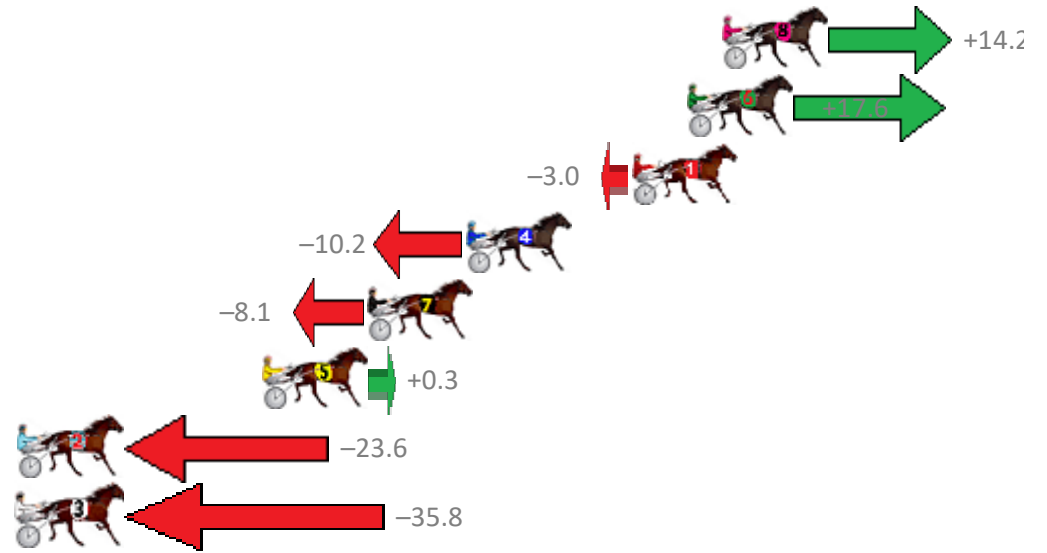

Redcliffe Race 7 Distance 1780m

Thursday, 21 December 2017

Gross Time: 2:13.00 MileRate: 2:00.30 LeadTime: 11.70s First Qtr: 30.60s Second Qtr: 31.40s Third Qtr: 29.50s Fourth Qtr: 29.80s

No	Horse	Plc	Margin	Time	800Time (W)	400 Time (W)
8	MONKSEATON	1	0.0m	2:13.00	58.25s (2)	29.19s (2)
6	ZALTA	2	1.4m	2:13.10	58.00s (2)	28.94s (2)
1	SAND SAFARI	3	3.6m	2:13.27	59.52s (0)	30.07s (0)
4	CHEYENNE WARRIOR	4	10.2m	2:13.76	60.06s (1)	30.28s (1)
7	BUDDY BABCOCK	5	14.1m	2:14.05	59.90s (0)	30.30s (0)
5	SHERIFF JUJON	6	18.3m	2:14.36	59.28s (1)	29.90s (1)
2	PROBABLE CAUSE	7	28.6m	2:15.13	61.05s (1)	31.22s (1)
3	CAGNEY	8	46.6m	2:16.47	61.95s (1)	32.24s (0)

Finish Position and metres gained from 800m

Trots Sectionals
Powered by
www.pjdata.com.au
Home of PJ Trots Analyser

The Racing Queensland Board (trading as Racing Queensland) and provider are not responsible for the completeness or accuracy of any of the information contained herein, and makes no representations about its suitability for any purpose.