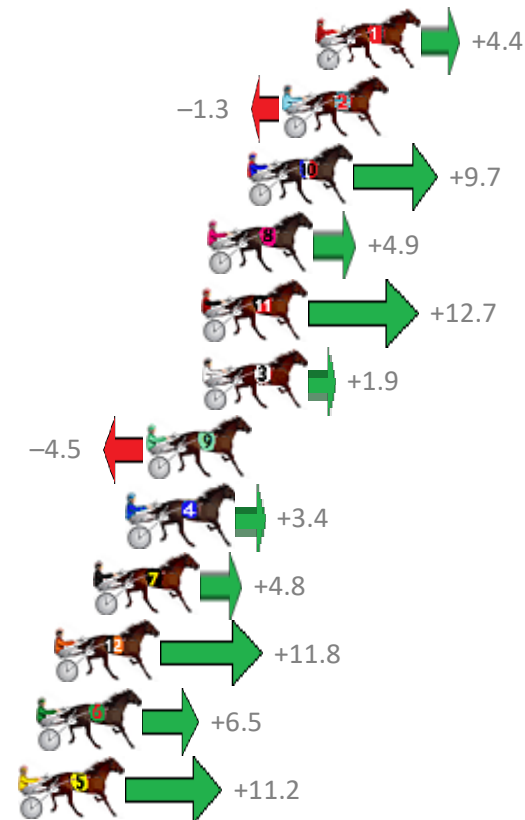

Albion Park Race 1 Distance 2138m

Saturday, 25 November 2017

Gross Time: 2:35.70 MileRate: 1:57.20 LeadTime: 38.10s First Qtr: 29.50s Second Qtr: 31.30s Third Qtr: 27.90s Fourth Qtr: 28.90s

No Horse	Plc	Margin	Time	800Time (W)	400 Time (W)
1 WESTERN BLAZE	1	0.0m	2:35.70	56.49s (0)	28.57s (0)
2 CROFT BAY	2	1.3m	2:35.79	56.89s (0)	28.99s (0)
10 WAR DAN APOLLO	3	2.7m	2:35.90	56.11s (2)	28.75s (2)
8 VADER	4	4.3m	2:36.01	56.45s (0)	28.55s (0)
11 CHEVAL ZEPPENOLOGY	5	4.5m	2:36.03	55.90s (2)	28.50s (2)
3 REMEMBER RUBY	6	4.5m	2:36.03	56.67s (1)	28.83s (1)
9 GUYS BETTOR BET	7	6.7m	2:36.18	57.12s (1)	29.30s (1)
4 APPLAUSE	8	7.4m	2:36.23	56.56s (1)	28.68s (1)
7 CORPORAL LUNA	9	8.8m	2:36.34	56.46s (0)	28.54s (0)
12 SWEET AS CANDY	10	10.4m	2:36.45	55.96s (2)	28.58s (2)
6 ALTA SURREAL	11	11.1m	2:36.50	56.34s (1)	28.62s (1)
5 ZARAS DELIGHT	12	11.8m	2:36.55	56.00s (1)	28.35s (2)

Finish Position and metres gained from 800m

Trots Sectionals
Powered by
www.pjdata.com.au
Home of PJ Trots Analyser

The Racing Queensland Board (trading as Racing Queensland) and provider are not responsible for the completeness or accuracy of any of the information contained herein, and makes no representations about its suitability for any purpose.