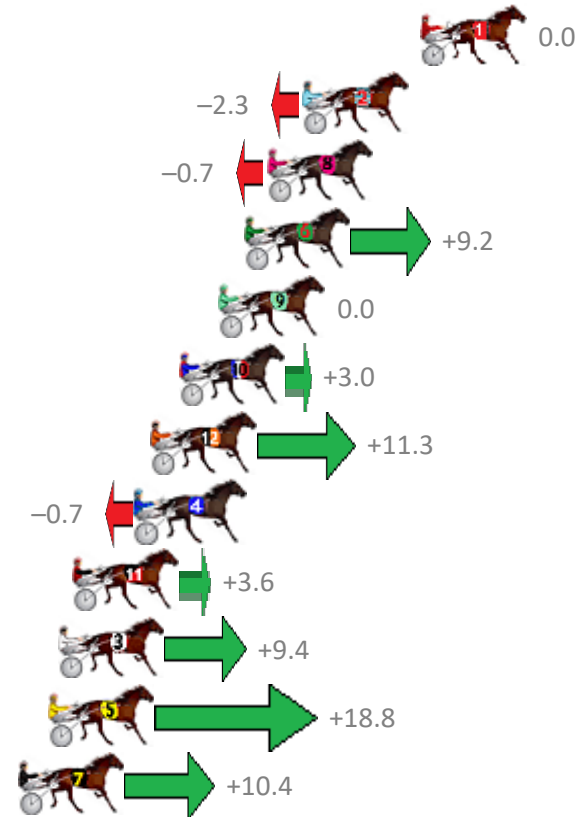

Albion Park Race 7 Distance 1660m

Saturday, 25 November 2017

Gross Time: 1:57.30 MileRate: 1:53.70 LeadTime: 3.60s First Qtr: 28.50s Second Qtr: 30.30s Third Qtr: 27.30s Fourth Qtr: 27.60s

No	Horse	Plc	Margin	Time	800Time (W)	400 Time (W)
1	SMOOTH SHOWGIRL	1	0.0m	1:57.30	54.90s (0)	27.60s (0)
2	FEEL THE COURAGE	2	4.7m	1:57.62	55.06s (1)	27.77s (1)
8	BETTABE PERFECT	3	6.1m	1:57.72	54.95s (0)	27.62s (0)
6	VILLAGE WITCH	4	7.0m	1:57.78	54.27s (0)	26.95s (1)
9	LEOS BEST	5	8.0m	1:57.85	54.90s (1)	27.60s (1)
10	MONTANA FALCON	6	9.6m	1:57.96	54.69s (1)	27.41s (2)
12	POLISHED ROCKS	7	10.7m	1:58.04	54.12s (1)	26.88s (1)
4	JESTER OH JESTER	8	11.3m	1:58.08	54.95s (0)	27.55s (0)
11	MUNROE	9	13.8m	1:58.25	54.65s (1)	27.34s (2)
3	WRITTEN IN RED	10	14.4m	1:58.29	54.25s (0)	26.99s (0)
5	MAFUTA VAUTIN	11	14.8m	1:58.32	53.61s (1)	26.32s (1)
7	OUR MILLWOOD MAIZI	12	16.0m	1:58.40	54.19s (1)	26.90s (1)

Finish Position and metres gained from 800m

Trots Sectionals
Powered by
www.pjdata.com.au
Home of PJ Trots Analyser

The Racing Queensland Board (trading as Racing Queensland) and provider are not responsible for the completeness or accuracy of any of the information contained herein, and makes no representations about its suitability for any purpose.