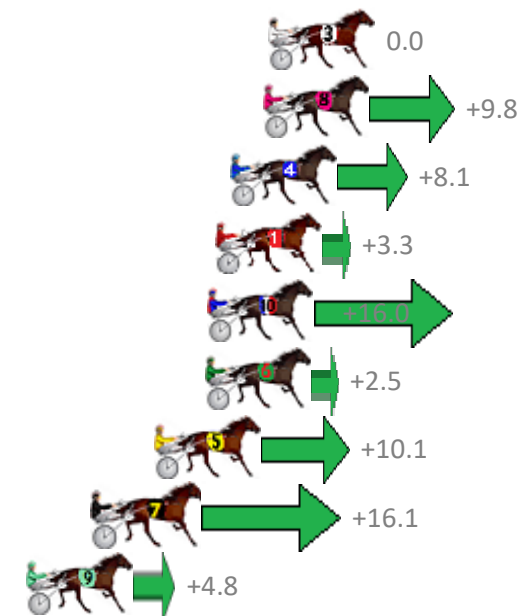

Albion Park Race 8 Distance 1660m

Saturday, 25 November 2017

Gross Time: 1:58.20 MileRate: 1:54.60 LeadTime: 3.60s First Qtr: 27.80s Second Qtr: 30.10s Third Qtr: 28.10s Fourth Qtr: 28.60s

No Horse	Plc	Margin	Time	800Time (W)	400 Time (W)
3 SECRET SMILE	1	0.0m	1:58.20	56.70s (0)	28.60s (0)
8 MOHEGAN SUN	2	0.2m	1:58.21	56.01s (0)	27.84s (0)
4 MAJOR KIWI	3	1.5m	1:58.31	56.13s (1)	28.02s (1)
1 RUBYS BAD BOY	4	2.1m	1:58.35	56.47s (0)	28.29s (0)
10 OVERLAP	5	2.4m	1:58.37	55.57s (2)	28.41s (2)
6 MAX RICHTER	6	2.5m	1:58.38	56.52s (1)	28.49s (1)
5 RORY MACH	7	4.5m	1:58.52	55.98s (0)	27.94s (1)
7 THREO	8	6.9m	1:58.69	55.56s (2)	28.09s (3)
9 DEVIL DODGER	9	9.6m	1:58.89	56.36s (1)	28.31s (2)

Finish Position and metres gained from 800m

Trots Sectionals
Powered by
www.pjdata.com.au
Home of PJ Trots Analyser

The Racing Queensland Board (trading as Racing Queensland) and provider are not responsible for the completeness or accuracy of any of the information contained herein, and makes no representations about its suitability for any purpose.