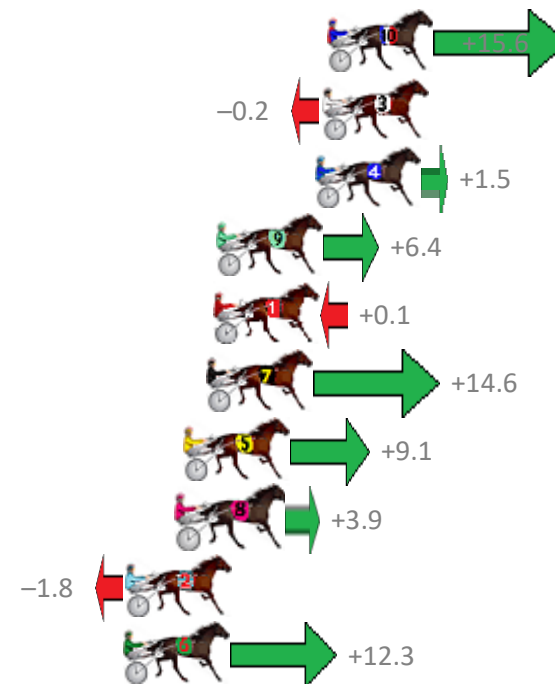

Albion Park Race 6 Distance 2138m

Saturday, 25 November 2017

Gross Time: 2:32.70 MileRate: 1:54.90 LeadTime: 37.60s First Qtr: 29.70s Second Qtr: 29.70s Third Qtr: 27.70s Fourth Qtr: 28.00s

No	Horse	Plc	Margin	Time	800Time (W)	400 Time (W)
10	OUR HI JINX	1	0.0m	2:32.70	54.61s (1)	26.95s (1)
3	GLENFERRIE HOOD	2	0.2m	2:32.71	55.71s (0)	28.01s (0)
4	AVONNOVA	3	0.5m	2:32.74	55.60s (1)	27.90s (1)
9	MAJESTIC MAJOR	4	4.4m	2:33.01	55.25s (1)	27.57s (1)
1	THE SHADY ONE	5	4.5m	2:33.01	55.69s (0)	27.99s (0)
7	BETTORTHANSPECIAL	6	4.8m	2:33.04	54.68s (0)	26.92s (0)
5	ALLELUIA	7	5.7m	2:33.10	55.07s (0)	27.35s (0)
8	MAJOR CAM	8	5.9m	2:33.11	55.43s (0)	27.73s (0)
2	REMEMBER THEM	9	8.0m	2:33.26	55.83s (1)	28.11s (1)
6	IDEAL SCOTT	10	8.1m	2:33.27	54.84s (1)	27.21s (1)

Finish Position and metres gained from 800m

Trots Sectionals
Powered by
www.pjdata.com.au
Home of PJ Trots Analyser

The Racing Queensland Board (trading as Racing Queensland) and provider are not responsible for the completeness or accuracy of any of the information contained herein, and makes no representations about its suitability for any purpose.