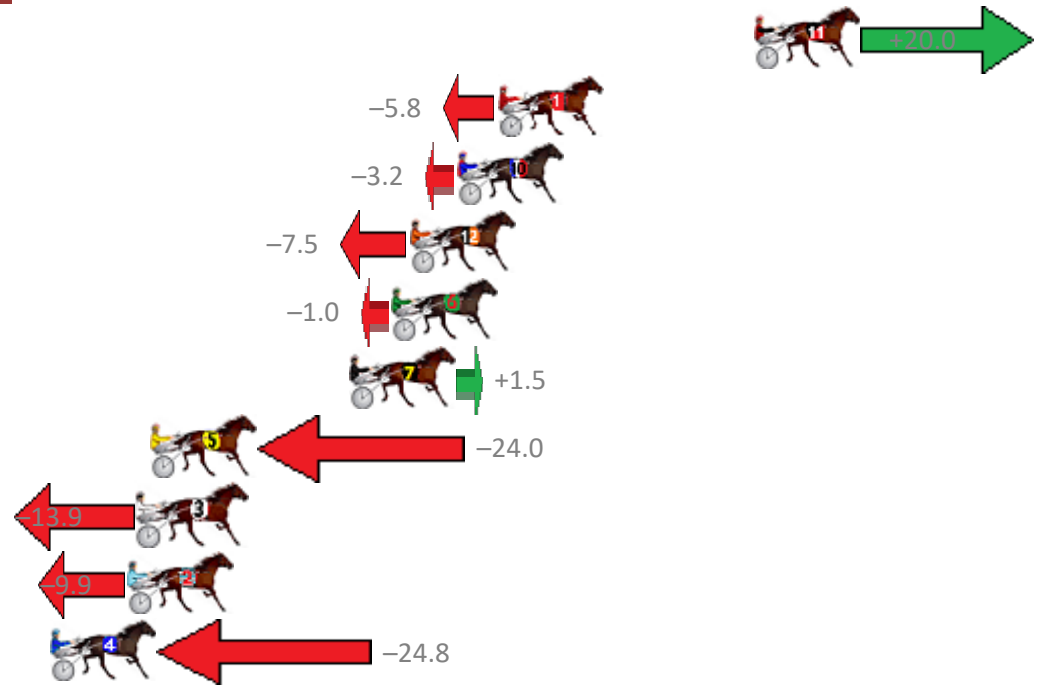

Albion Park Race 9 Distance 2138m

Saturday, 25 November 2017

Gross Time: 2:35.20 MileRate: 1:56.80 LeadTime: 37.70s First Qtr: 29.00s Second Qtr: 30.10s Third Qtr: 29.30s Fourth Qtr: 29.10s

No	Horse	Plc	Margin	Time	800Time (W)	400 Time (W)
11	NUI TOC TIEN	1	0.0m	2:35.20	56.94s (1)	27.97s (2)
1	JAKES A JOY	2	10.2m	2:35.94	58.82s (0)	29.48s (0)
10	ROCKY CARRINGTON	3	11.8m	2:36.06	58.63s (0)	29.29s (0)
12	YOUNG AMERICAN	4	13.7m	2:36.20	58.95s (1)	30.05s (1)
6	JACKS AT THE BEACH	5	14.4m	2:36.25	58.47s (0)	29.10s (0)
7	RUATO BAY	6	16.1m	2:36.37	58.29s (0)	29.33s (1)
5	GAME WE PLAY	7	24.0m	2:36.95	60.15s (0)	30.85s (0)
3	LORNE BEACH	8	24.5m	2:36.98	59.41s (1)	30.36s (1)
2	TOP FLIGHT CRUIZE	9	24.9m	2:37.01	59.12s (1)	30.11s (2)
4	ONLY IN ROME	10	44.4m	2:38.43	60.21s (2)	30.82s (3)

Finish Position and metres gained from 800m

Trots Sectionals
Powered by
www.pjdata.com.au
Home of PJ Trots Analyser

The Racing Queensland Board (trading as Racing Queensland) and provider are not responsible for the completeness or accuracy of any of the information contained herein, and makes no representations about its suitability for any purpose.