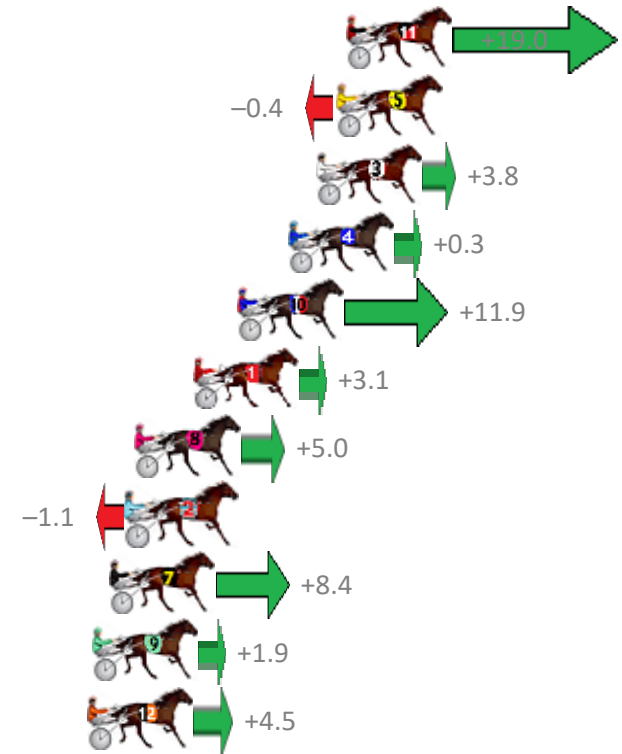

Albion Park Race 3 Distance 2138m

Saturday, 25 November 2017

Gross Time: 2:36.50 MileRate: 1:57.80 LeadTime: 38.50s First Qtr: 31.20s Second Qtr: 30.70s Third Qtr: 28.10s Fourth Qtr: 28.00s

No	Horse	Plc	Margin	Time	800Time (W)	400 Time (W)
11	GLENFERRIE BOSS	1	0.0m	2:36.50	54.77s (2)	27.29s (2)
5	CHAL FIRE	2	0.4m	2:36.53	56.13s (0)	28.03s (0)
3	MAGOOGAN	3	1.2m	2:36.58	55.83s (0)	27.76s (0)
4	REDS JET STAR	4	2.3m	2:36.66	56.08s (1)	28.05s (1)
10	GIDUP SPANISH RED	5	4.3m	2:36.80	55.27s (1)	27.29s (2)
1	LOMBO RANMILES	6	6.1m	2:36.93	55.88s (0)	27.74s (0)
8	IM JOHNNY JET	7	8.4m	2:37.09	55.75s (0)	27.58s (0)
2	MAJOR SCORE	8	8.7m	2:37.11	56.18s (1)	28.12s (1)
7	DOLLARBILL	9	9.4m	2:37.16	55.51s (0)	27.38s (1)
9	MAJOR MOMENT	10	10.1m	2:37.21	55.97s (1)	27.85s (1)
12	DIESEL SHANNON	11	10.3m	2:37.22	55.78s (2)	28.33s (2)

Finish Position and metres gained from 800m

Trots Sectionals
Powered by
www.pjdata.com.au
Home of PJ Trots Analyser

The Racing Queensland Board (trading as Racing Queensland) and provider are not responsible for the completeness or accuracy of any of the information contained herein, and makes no representations about its suitability for any purpose.