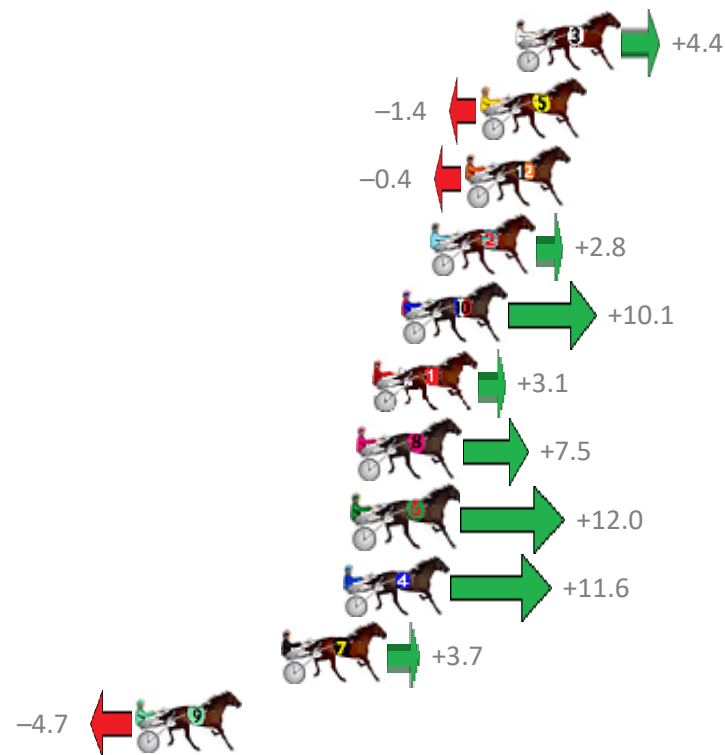

Albion Park Race 4 Distance 2138m

Saturday, 25 November 2017

Gross Time: 2:34.10 MileRate: 1:56.00 LeadTime: 37.80s First Qtr: 28.60s Second Qtr: 31.10s Third Qtr: 27.70s Fourth Qtr: 28.90s

No	Horse	Plc	Margin	Time	800Time (W)	400 Time (W)
3	THREE OF THE BEST	1	0.0m	2:34.10	56.29s (0)	28.52s (0)
5	STATEMENT MADE	2	1.4m	2:34.20	56.70s (0)	29.00s (0)
12	COVERT BEAUTY	3	2.0m	2:34.24	56.63s (1)	28.83s (1)
2	PSYCHEDELIC	4	3.4m	2:34.35	56.40s (1)	28.61s (1)
10	LUCIFERS LEGEND	5	4.5m	2:34.43	55.89s (1)	28.14s (2)
1	EARL JUJON	6	5.7m	2:34.51	56.38s (0)	28.62s (0)
8	SUBTLE DELIGHT	7	6.3m	2:34.56	56.07s (0)	28.26s (0)
6	THATS HOW WEROLL	8	6.4m	2:34.56	55.75s (2)	28.58s (2)
4	ELENIARK	9	6.8m	2:34.59	55.78s (0)	28.03s (1)
7	IMA TOP TYCOON	10	9.3m	2:34.77	56.34s (2)	29.14s (2)
9	CHARMS ON A ROLL	11	15.1m	2:35.19	56.93s (1)	29.07s (1)

Finish Position and metres gained from 800m

Trots Sectionals
Powered by
www.pjdata.com.au
Home of PJ Trots Analyser

The Racing Queensland Board (trading as Racing Queensland) and provider are not responsible for the completeness or accuracy of any of the information contained herein, and makes no representations about its suitability for any purpose.