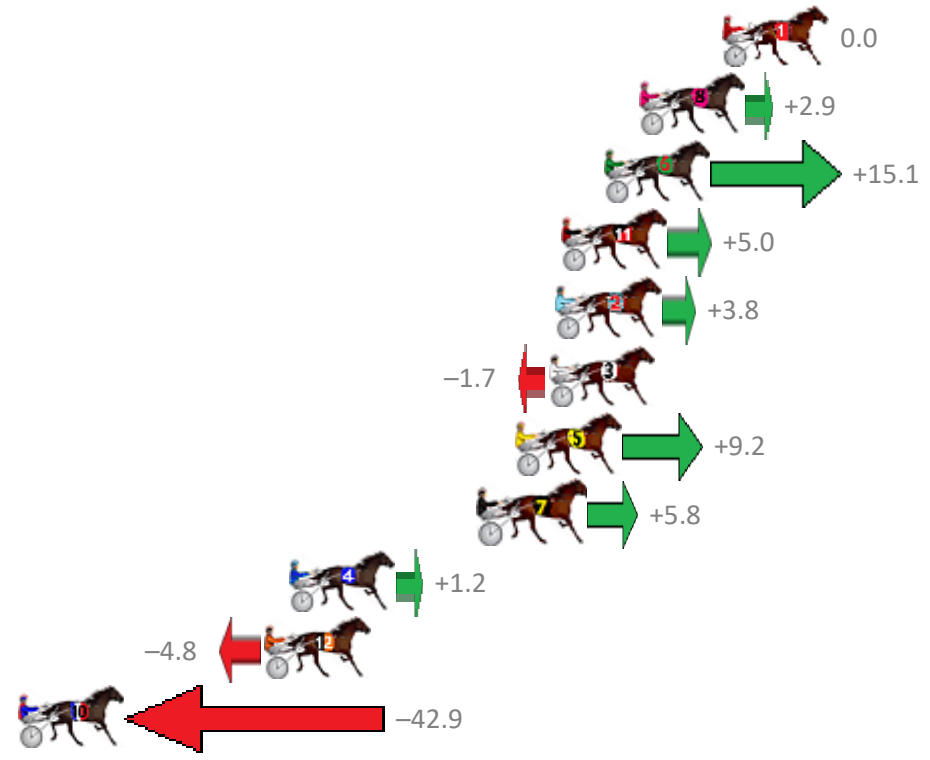

Albion Park Race 2 Distance 1660m

Saturday, 25 November 2017

Gross Time: 1:55.30 MileRate: 1:51.80 LeadTime: 3.40s First Qtr: 27.00s Second Qtr: 29.00s Third Qtr: 27.00s Fourth Qtr: 28.90s

No Horse	Plc	Margin	Time	800Time (W)	400 Time (W)
1 WITHALOTOFLUCK	1	0.0m	1:55.30	55.90s (0)	28.90s (0)
8 MAYWYNS BEST	2	3.3m	1:55.54	55.70s (0)	28.76s (0)
6 ALWAYS MY MATE	3	4.7m	1:55.64	54.84s (1)	27.74s (1)
11 MIDNIGHT PROWLER	4	6.4m	1:55.76	55.55s (0)	28.67s (0)
2 CHAPTER ONE	5	6.6m	1:55.78	55.63s (1)	28.54s (1)
3 LANCELOT BROMAC	6	6.9m	1:55.80	56.02s (1)	28.89s (1)
5 LIKEALLOFUS	7	8.2m	1:55.89	55.26s (0)	28.44s (0)
7 WATTLEBANK FLYER	8	9.6m	1:55.99	55.49s (1)	28.39s (1)
4 MACHIN OUT	9	17.2m	1:56.54	55.82s (2)	28.29s (1)
12 ROYAL COUNSEL	10	18.2m	1:56.61	56.24s (2)	28.63s (3)
10 CONTROVERSIAL	11	50.7m	1:58.96	58.90s (2)	30.86s (2)

Finish Position and metres gained from 800m

Trots Sectionals
Powered by
www.pjdata.com.au
Home of PJ Trots Analyser

The Racing Queensland Board (trading as Racing Queensland) and provider are not responsible for the completeness or accuracy of any of the information contained herein, and makes no representations about its suitability for any purpose.