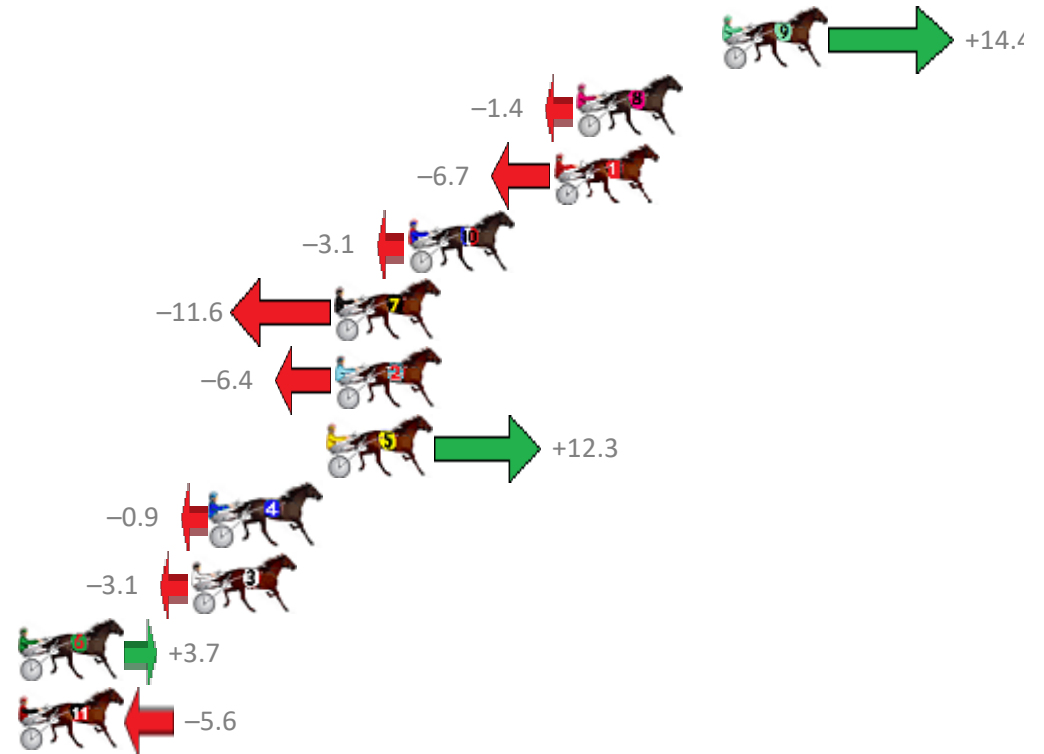

Albion Park Race 10 Distance 1660m

Saturday, 25 November 2017

Gross Time: 1:58.70 MileRate: 1:55.10 LeadTime: 3.50s First Qtr: 27.40s Second Qtr: 30.10s Third Qtr: 28.50s Fourth Qtr: 29.20s

No	Horse	Plc	Margin	Time	800Time (W)	400 Time (W)
9	CIRCLE LINE	1	0.0m	1:58.70	56.66s (1)	28.95s (2)
8	HOOFNIT	2	5.8m	1:59.12	57.80s (0)	29.29s (0)
1	BALTIC BLUE EYES	3	6.7m	1:59.19	58.18s (0)	29.69s (0)
10	VILLAGE CRUISER	4	12.5m	1:59.61	57.92s (0)	29.43s (0)
7	LOTS MORE GRINS	5	15.4m	1:59.82	58.54s (1)	30.32s (1)
2	RHIANNON SHANNON	6	15.4m	1:59.82	58.16s (1)	29.83s (1)
5	MACHBINO	7	15.7m	1:59.85	56.81s (1)	29.08s (1)
4	WECANONLYHOPE	8	20.3m	2:00.18	57.76s (1)	29.89s (2)
3	ARTS PEREGRINE	9	21.1m	2:00.24	57.92s (0)	29.81s (1)
6	HACHEM	10	29.1m	2:00.82	57.43s (1)	29.79s (2)
11	BALLATOR THOR	11	29.4m	2:00.85	58.10s (1)	30.16s (2)

Finish Position and metres gained from 800m

Trots Sectionals
Powered by
www.pjdata.com.au
Home of PJ Trots Analyser

The Racing Queensland Board (trading as Racing Queensland) and provider are not responsible for the completeness or accuracy of any of the information contained herein, and makes no representations about its suitability for any purpose.