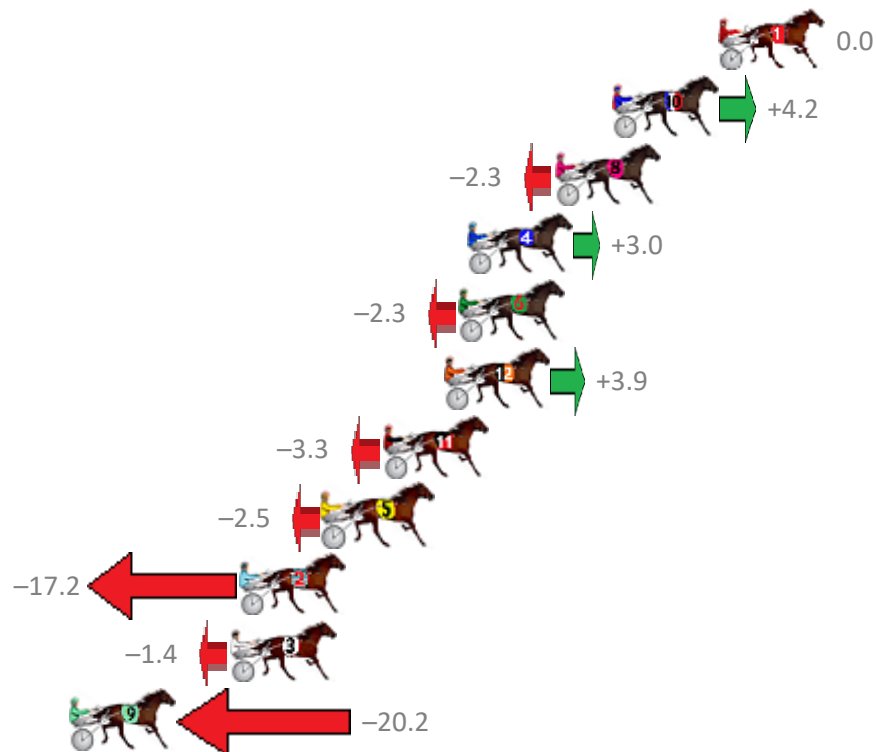

Albion Park Race 5 Distance 2138m

Saturday, 25 November 2017

Gross Time: 2:34.40   MileRate: 1:56.20   LeadTime: 36.90s   First Qtr: 29.90s   Second Qtr: 30.30s   Third Qtr: 28.40s   Fourth Qtr: 28.90s

No	Horse	Plc	Margin	Time	800Time (W)	400 Time (W)
1	JACK HAMMER	1	0.0m	2:34.40	57.30s (0)	28.90s (0)
10	MASTER MONTANA	2	4.2m	2:34.70	57.00s (0)	28.47s (0)
8	OFFICIANADO	3	6.5m	2:34.87	57.46s (0)	28.98s (0)
4	CALL ME YOURS	4	10.0m	2:35.12	57.09s (0)	28.51s (0)
6	MACHEASY	5	10.3m	2:35.14	57.46s (1)	28.98s (1)
12	CASINO TOMMY	6	10.9m	2:35.19	57.02s (2)	28.59s (2)
11	LIVING GRAND	7	13.3m	2:35.36	57.54s (2)	29.08s (2)
5	PASSIONATE FELLA	8	15.7m	2:35.53	57.48s (1)	29.05s (1)
2	MOONLIGHT EYRE	9	19.0m	2:35.77	58.53s (1)	30.06s (1)
3	GERONIMO BEAU	10	19.4m	2:35.80	57.40s (0)	29.02s (1)
9	THE DUKE DOWNUNDE	11	25.8m	2:36.26	58.75s (2)	30.30s (2)

Finish Position and metres gained from 800m

Trots Sectionals
Powered by
www.pjdata.com.au
Home of PJ Trots Analyser

The Racing Queensland Board (trading as Racing Queensland) and provider are not responsible for the completeness or accuracy of any of the information contained herein, and makes no representations about its suitability for any purpose.