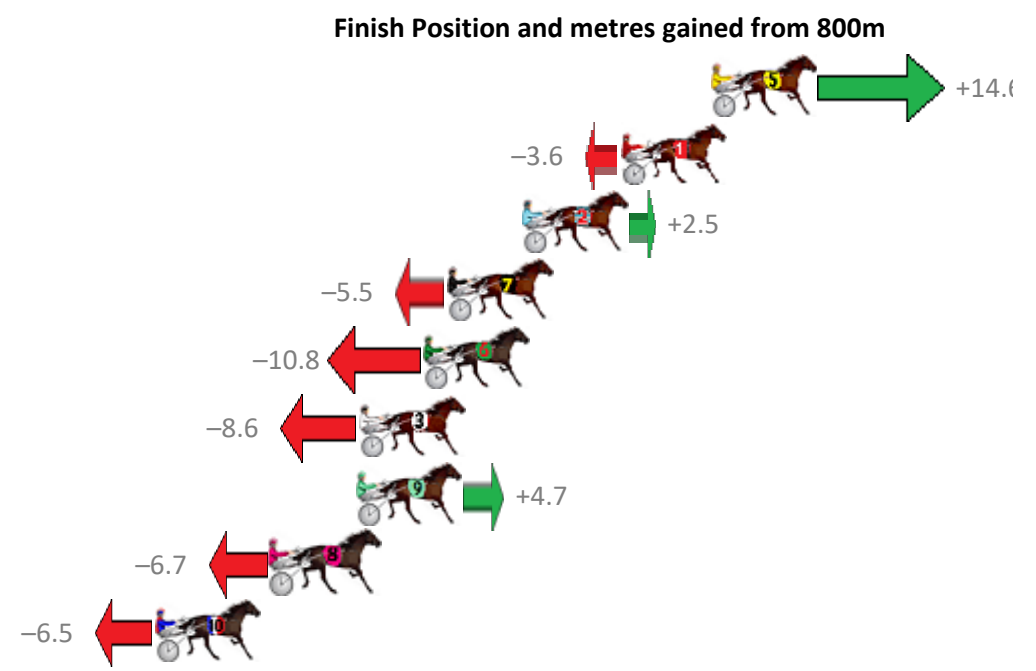

Redcliffe Race 2 Distance 1780m

Wednesday, 22 November 2017

Gross Time: 2:12.00 MileRate: 1:59.30 LeadTime: 11.70s First Qtr: 31.00s Second Qtr: 31.20s Third Qtr: 28.80s Fourth Qtr: 29.30s

No	Horse	Plc	Margin	Time	800Time (W)	400 Time (W)
5	LUVU GRAZAELLA	1	0.0m	2:12.00	57.04s (1)	28.38s (2)
1	LYNCHMAN	2	3.6m	2:12.26	58.36s (0)	29.56s (0)
2	LAZY BLAZE	3	7.5m	2:12.55	57.92s (1)	29.28s (2)
7	GOTTA GO RALPHIE	4	10.5m	2:12.77	58.50s (0)	29.72s (0)
6	BARON JUJON	5	11.4m	2:12.84	58.88s (1)	30.03s (1)
3	NICE ONE JON	6	14.0m	2:13.03	58.72s (1)	29.84s (1)
9	PITTSWORTH MAN	7	14.1m	2:13.03	57.76s (1)	29.12s (1)
8	FAIR OF FACE	8	17.5m	2:13.28	58.59s (0)	29.53s (0)
10	FLASHING GOOD TIME	9	22.1m	2:13.62	58.57s (0)	29.44s (0)

Trots Sectionals
Powered by
www.pjdata.com.au
Home of PJ Trots Analyser

The Racing Queensland Board (trading as Racing Queensland) and provider are not responsible for the completeness or accuracy of any of the information contained herein, and makes no representations about its suitability for any purpose.