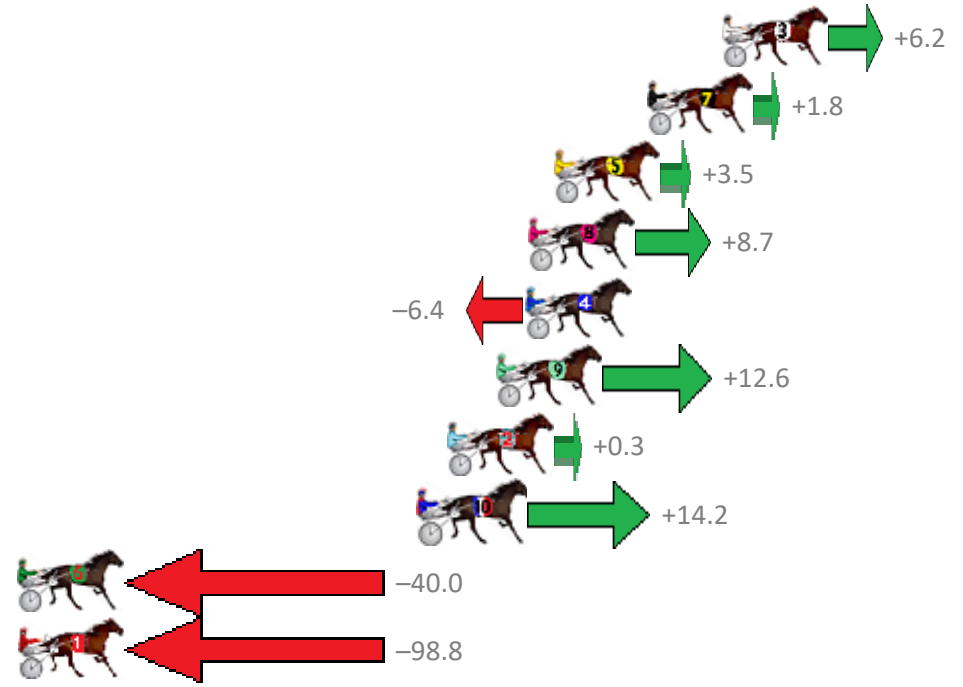

Redcliffe Race 3 Distance 2040m

Wednesday, 22 November 2017

Gross Time: 2:31.40 MileRate: 1:59.40 LeadTime: 30.90s First Qtr: 30.00s Second Qtr: 30.50s Third Qtr: 29.90s Fourth Qtr: 30.10s

No	Horse	Plc	Margin	Time	800Time (W)	400 Time (W)
3	MY MOJO	1	0.0m	2:31.40	59.53s (1)	29.84s (2)
7	ONE TO TANGO	2	3.0m	2:31.63	59.87s (0)	29.95s (1)
5	HAVETOGETAWAYMOR	3	6.7m	2:31.90	59.74s (0)	29.76s (1)
8	SHEZABONNYGEM	4	7.7m	2:31.98	59.35s (1)	30.02s (3)
4	AARCADO	5	7.8m	2:31.99	60.48s (1)	30.69s (1)
9	ONE LAST ROLL	6	9.0m	2:32.08	59.06s (1)	29.78s (3)
2	TRENTLEIGH	7	10.9m	2:32.22	59.98s (1)	30.15s (2)
10	TARIN KOWT	8	12.0m	2:32.30	58.94s (1)	29.75s (2)
6	SIR RORY	9	69.8m	2:36.65	63.00s (0)	33.58s (0)
1	THE LUNCHBOX BULLY	10	98.8m	2:38.83	67.41s (0)	36.96s (0)

Finish Position and metres gained from 800m

Trots Sectionals
Powered by
www.pjdata.com.au
Home of PJ Trots Analyser

The Racing Queensland Board (trading as Racing Queensland) and provider are not responsible for the completeness or accuracy of any of the information contained herein, and makes no representations about its suitability for any purpose.