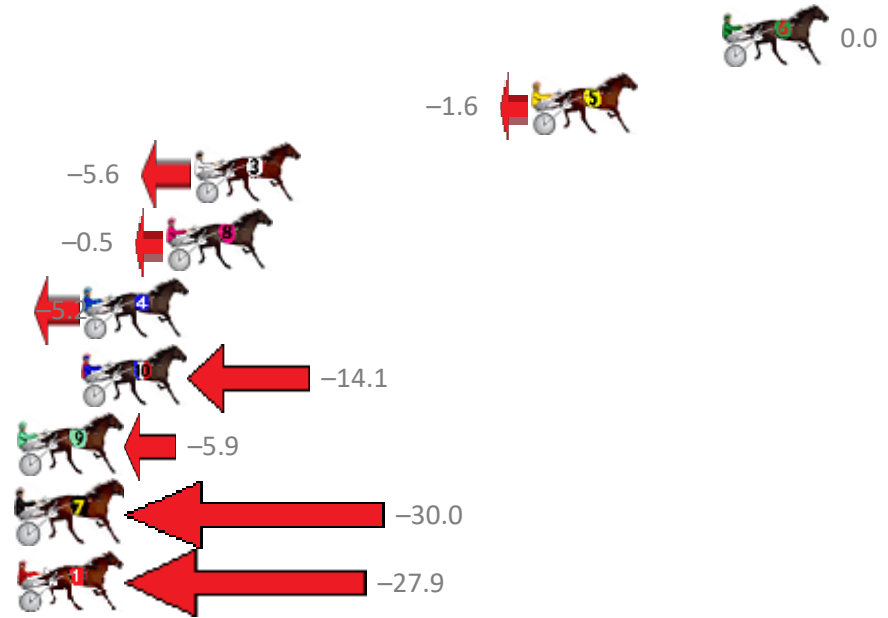

Redcliffe Race 6 Distance 1780m

Wednesday, 22 November 2017

Gross Time: 2:12.00 MileRate: 1:59.30 LeadTime: 11.70s First Qtr: 29.60s Second Qtr: 30.40s Third Qtr: 29.60s Fourth Qtr: 30.70s

No	Horse	Plc	Margin	Time	800Time (W)	400 Time (W)
6	MAKE A POINT	1	0.0m	2:12.00	60.30s (0)	30.70s (0)
5	DIABOLO STAR	2	7.6m	2:12.58	60.42s (0)	30.88s (0)
3	MISTER CHOMP	3	21.0m	2:13.61	60.72s (1)	31.13s (3)
8	ITS ALL TORQUE	4	22.1m	2:13.70	60.34s (1)	30.77s (2)
4	ARMBROS LAD	5	25.4m	2:13.95	60.69s (0)	31.31s (0)
10	HEZ TO BLAME	6	25.5m	2:13.96	61.36s (0)	31.74s (0)
9	WHAT A FLIGHT	7	31.3m	2:14.40	60.74s (0)	31.60s (1)
7	DOUBLE BAILEYS	8	32.4m	2:14.49	62.56s (1)	32.48s (1)
1	BUDDY STOKED	9	35.5m	2:14.72	62.40s (1)	32.50s (2)

Finish Position and metres gained from 800m

Trots Sectionals
Powered by
www.pjdata.com.au
Home of PJ Trots Analyser

The Racing Queensland Board (trading as Racing Queensland) and provider are not responsible for the completeness or accuracy of any of the information contained herein, and makes no representations about its suitability for any purpose.