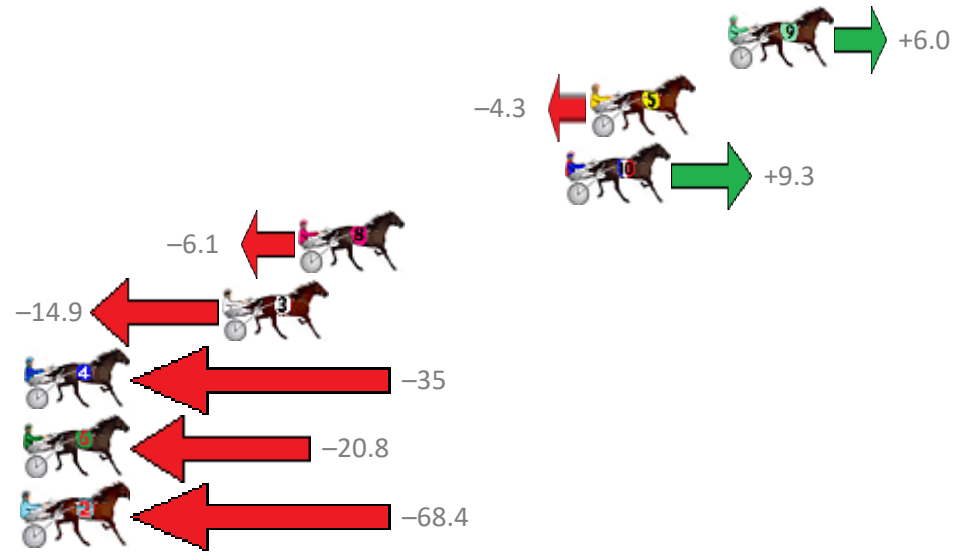

Redcliffe Race 5 Distance 1780m

Wednesday, 22 November 2017

Gross Time: 2:10.80 MileRate: 1:58.30 LeadTime: 11.60s First Qtr: 30.20s Second Qtr: 30.20s Third Qtr: 28.90s Fourth Qtr: 29.90s

No	Horse	Plc	Margin	Time	800Time (W)	400 Time (W)
9	ROCKY CARRINGTON	1	0.0m	2:10.80	58.36s (1)	29.56s (1)
5	ELLBEEBLISS	2	5.5m	2:11.21	59.12s (1)	30.31s (1)
10	MAJOR STRIKE	3	6.5m	2:11.29	58.12s (1)	29.35s (1)
8	MY AJAYE	4	17.1m	2:12.08	59.25s (1)	30.46s (1)
3	EMARGEE	5	20.1m	2:12.30	59.90s (0)	30.88s (0)
4	FALCON VISTA	6	34.8m	2:13.40	61.36s (0)	32.31s (0)
6	MISTER FANTANGLES	7	39.0m	2:13.72	60.33s (0)	30.63s (0)
2	ITSA HISTORY MAKER	8	79.4m	2:16.74	63.83s (0)	34.27s (0)

Finish Position and metres gained from 800m

Trots Sectionals
Powered by
www.pjdata.com.au
Home of PJ Trots Analyser

The Racing Queensland Board (trading as Racing Queensland) and provider are not responsible for the completeness or accuracy of any of the information contained herein, and makes no representations about its suitability for any purpose.