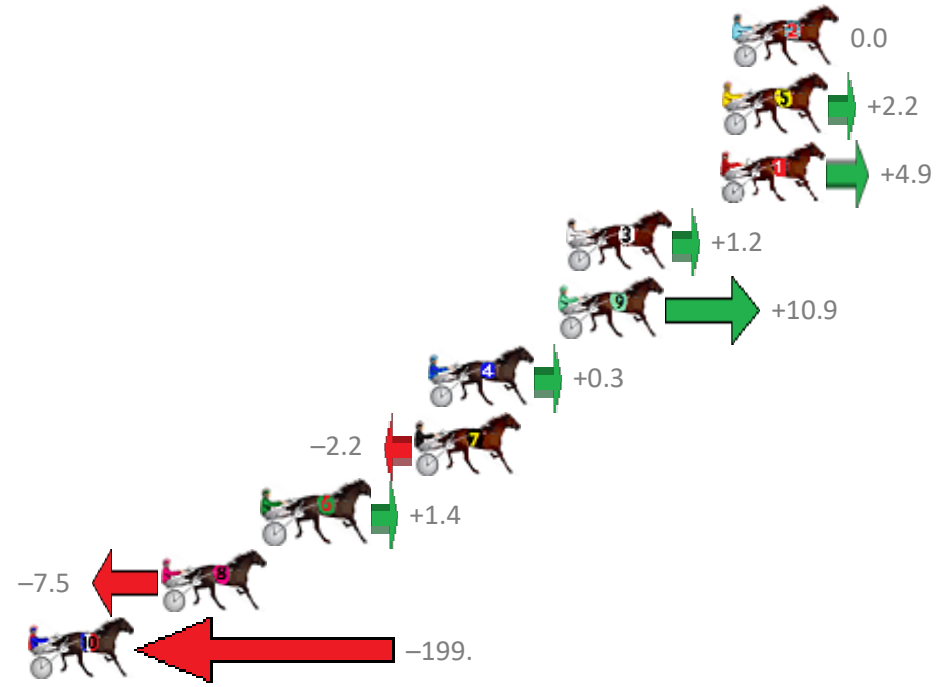

Redcliffe Race 7 Distance 1780m

Wednesday, 22 November 2017

Gross Time: 2:14.30 MileRate: 2:01.40 LeadTime: 11.60s First Qtr: 31.10s Second Qtr: 31.40s Third Qtr: 29.80s Fourth Qtr: 30.40s

No Horse	Plc	Margin	Time	800Time (W)	400 Time (W)
2 SANTASTIC PRINCESS	1	0.0m	2:14.30	60.20s (0)	30.40s (0)
5 TASCOTT LADY	2	0.4m	2:14.33	60.03s (1)	30.31s (1)
1 RAYONG PRINCESS	3	0.5m	2:14.34	59.83s (0)	30.04s (0)
3 TORQUE WRITER	4	6.6m	2:14.80	60.11s (1)	30.37s (1)
9 MISS ROB ROY	5	6.9m	2:14.82	59.38s (1)	29.53s (1)
4 SAKOY	6	12.1m	2:15.22	60.18s (1)	30.27s (1)
7 SPARK OF GLORY	7	12.6m	2:15.26	60.37s (0)	30.43s (0)
6 IRRESISTABLE GABBY	8	18.6m	2:15.71	60.09s (0)	30.00s (0)
8 ZARA ZARA REIGN	9	22.7m	2:16.03	60.76s (0)	30.79s (0)
10 GRIZZLY MONTANA	10	221.7m	2:31.15	75.24s (2)	37.37s (0)

Finish Position and metres gained from 800m

Trots Sectionals
Powered by
www.pjdata.com.au
Home of PJ Trots Analyser

The Racing Queensland Board (trading as Racing Queensland) and provider are not responsible for the completeness or accuracy of any of the information contained herein, and makes no representations about its suitability for any purpose.