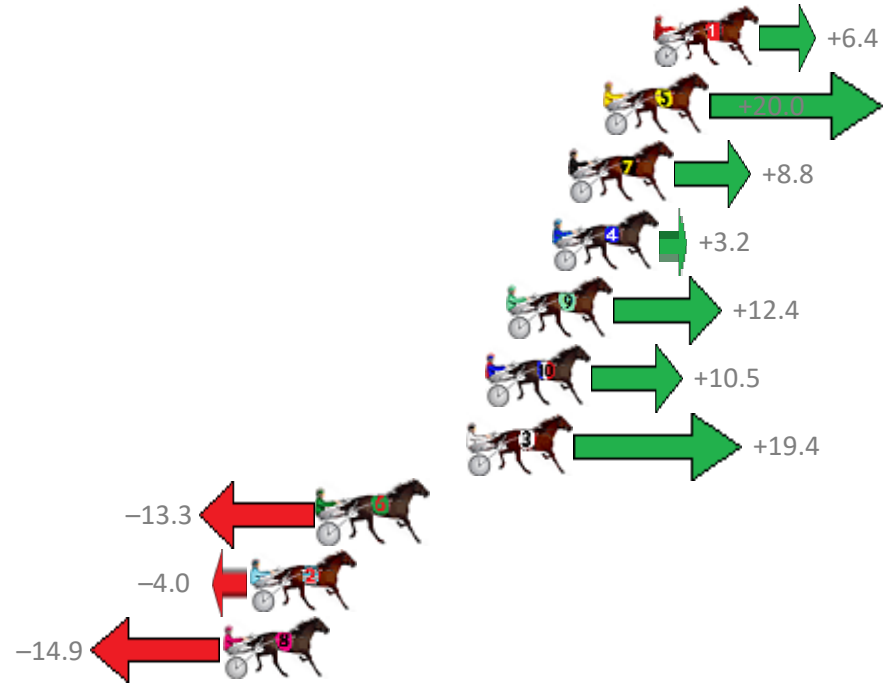

Redcliffe Race 4 Distance 1780m

Wednesday, 22 November 2017

Gross Time: 2:13.10 MileRate: 2:00.30 LeadTime: 11.30s First Qtr: 30.20s Second Qtr: 31.40s Third Qtr: 29.70s Fourth Qtr: 30.50s

No	Horse	Plc	Margin	Time	800Time (W)	400 Time (W)
1	SCOTT TOM	1	0.0m	2:13.10	59.72s (0)	30.50s (0)
5	FIRE ONE	2	2.0m	2:13.25	58.69s (1)	29.02s (1)
7	DOOLITTLE DOOFY	3	3.4m	2:13.36	59.54s (0)	30.41s (0)
4	CHEYENNE WARRIOR	4	4.0m	2:13.40	59.96s (1)	30.44s (1)
9	MY CHANGE OF HEART	5	5.8m	2:13.54	59.27s (0)	30.23s (0)
10	BOB GAGE	6	6.7m	2:13.61	59.41s (1)	29.79s (2)
3	DIAMANTINA DEVIL	7	7.4m	2:13.66	58.74s (1)	29.83s (0)
6	OSCARS GLORY	8	13.3m	2:14.11	61.20s (0)	30.75s (1)
2	I AM ANDY	9	16.0m	2:14.32	60.50s (1)	30.50s (1)
8	MISTER HART	10	17.1m	2:14.40	61.32s (1)	29.73s (1)

Finish Position and metres gained from 800m

Trots Sectionals
Powered by
www.pjdata.com.au
Home of PJ Trots Analyser

The Racing Queensland Board (trading as Racing Queensland) and provider are not responsible for the completeness or accuracy of any of the information contained herein, and makes no representations about its suitability for any purpose.