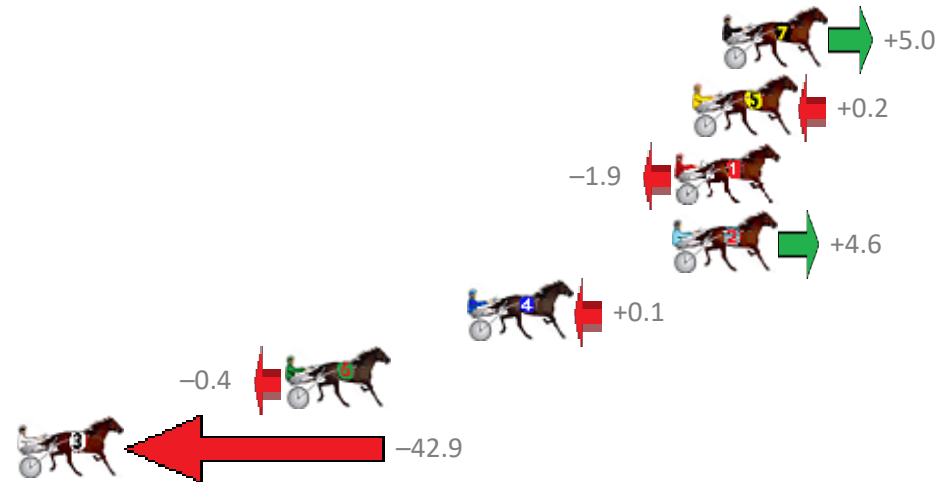

Redcliffe Race 8 Distance 1780m

Wednesday, 22 November 2017

Gross Time: 2:14.40 MileRate: 2:01.50 LeadTime: 12.70s First Qtr: 31.40s Second Qtr: 31.90s Third Qtr: 29.00s Fourth Qtr: 29.40s

No	Horse	Plc	Margin	Time	800Time (W)	400 Time (W)
7	MISS COSTALOT	1	0.0m	2:14.40	58.03s (0)	28.96s (0)
5	OPONONIS BLISS	2	1.2m	2:14.49	58.39s (1)	29.39s (1)
1	ELUSIVE PROMISE	3	1.9m	2:14.54	58.54s (0)	29.54s (0)
2	ALWAYS A JEWEL	4	2.0m	2:14.55	58.06s (1)	29.09s (1)
4	BARBOO	5	10.1m	2:15.14	58.39s (0)	29.23s (0)
6	GROOVY MISS ANNIE	6	17.4m	2:15.68	58.43s (1)	29.24s (0)
3	MITCHELL MAGIC	7	54.9m	2:18.44	61.53s (1)	31.97s (1)

Finish Position and metres gained from 800m

Trots Sectionals
Powered by
www.pjdata.com.au
Home of PJ Trots Analyser

The Racing Queensland Board (trading as Racing Queensland) and provider are not responsible for the completeness or accuracy of any of the information contained herein, and makes no representations about its suitability for any purpose.