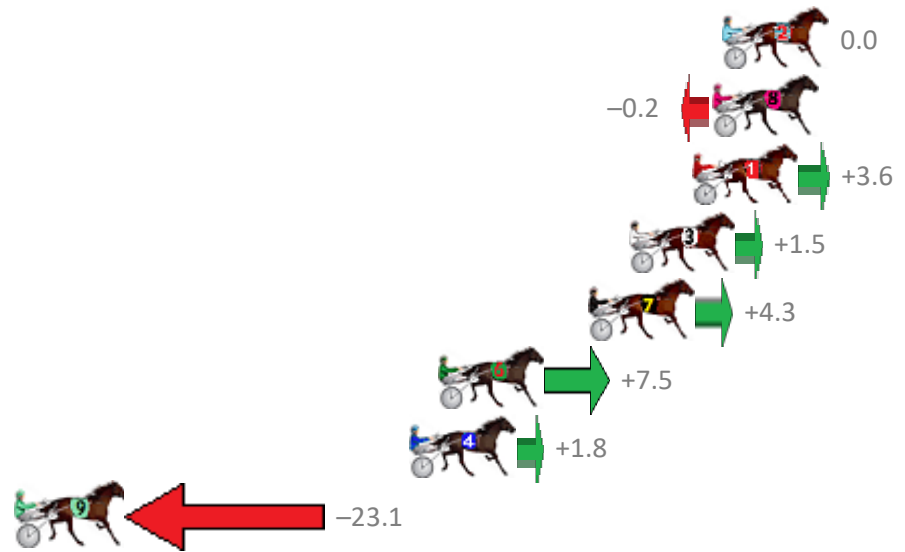

Redcliffe Race 1 Distance 1780m

Wednesday, 22 November 2017

Gross Time: 2:13.00 MileRate: 2:00.20 LeadTime: 11.70s First Qtr: 31.50s Second Qtr: 31.30s Third Qtr: 30.10s Fourth Qtr: 28.40s

No	Horse	Plc	Margin	Time	800Time (W)	400 Time (W)
2	FRENCH GLOBE	1	0.0m	2:13.00	58.50s (0)	28.40s (0)
8	ALTANA BLUE	2	0.4m	2:13.03	58.51s (1)	28.43s (1)
1	BLACK BELT	3	1.2m	2:13.09	58.24s (0)	28.12s (0)
3	MR MEDDLE	4	3.7m	2:13.26	58.39s (1)	28.32s (1)
7	GOOD FEELINGS	5	5.3m	2:13.38	58.19s (0)	28.04s (0)
6	GUTS	6	11.3m	2:13.80	57.95s (1)	28.32s (3)
4	MONUMENTAL	7	12.4m	2:13.88	58.37s (1)	28.39s (2)
9	OUR PEPPERJACK	8	32.7m	2:15.32	60.19s (1)	30.14s (2)

Finish Position and metres gained from 800m

Trots Sectionals
Powered by
www.pjdata.com.au
Home of PJ Trots Analyser

The Racing Queensland Board (trading as Racing Queensland) and provider are not responsible for the completeness or accuracy of any of the information contained herein, and makes no representations about its suitability for any purpose.