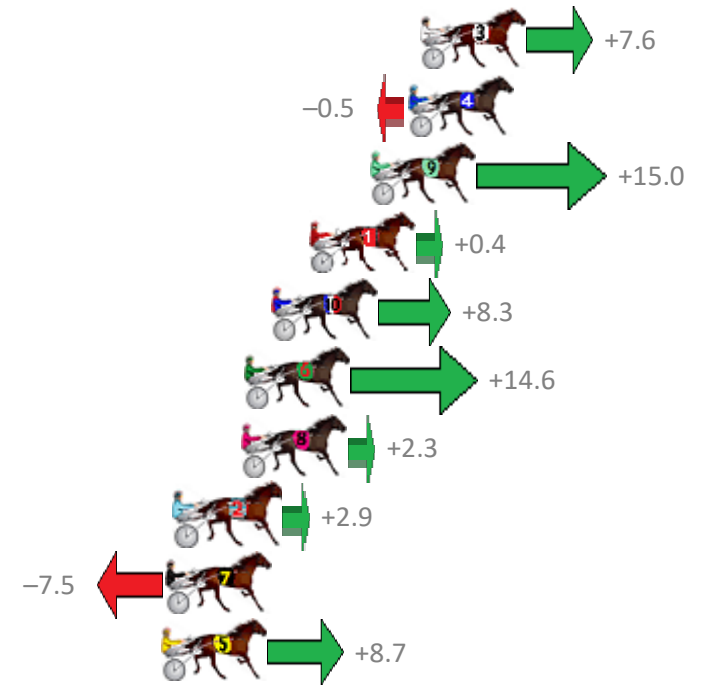

Albion Park Race 4 Distance 1660m

Tuesday, 21 November 2017

Gross Time: 2:02.60 MileRate: 1:58.80 LeadTime: 3.50s First Qtr: 28.30s Second Qtr: 33.70s Third Qtr: 29.00s Fourth Qtr: 28.10s

No	Horse	Plc	Margin	Time	800Time (W)	400 Time (W)
3	BET IM SPECIAL	1	0.0m	2:02.60	56.56s (1)	27.58s (1)
4	JACKS AT THE BEACH	2	0.5m	2:02.64	57.14s (0)	28.14s (0)
9	HARD TO HEAR	3	2.0m	2:02.74	56.03s (1)	27.30s (2)
1	IM NORMA JEAN	4	4.4m	2:02.91	57.07s (0)	28.07s (0)
10	BLISSFULINFIDELITY	5	5.9m	2:03.01	56.51s (0)	27.43s (0)
6	CALCAVADO	6	7.0m	2:03.09	56.06s (1)	27.33s (2)
8	ZENMACH	7	7.1m	2:03.10	56.94s (0)	27.88s (0)
2	ASHI JETSUN	8	9.7m	2:03.28	56.89s (1)	27.97s (1)
7	FERDINAND	9	10.1m	2:03.31	57.64s (1)	28.64s (1)
5	MY LADY LINDA	10	10.3m	2:03.32	56.48s (0)	27.32s (0)

Finish Position and metres gained from 800m

Trots Sectionals
Powered by
www.pjdata.com.au
Home of PJ Trots Analyser

The Racing Queensland Board (trading as Racing Queensland) and provider are not responsible for the completeness or accuracy of any of the information contained herein, and makes no representations about its suitability for any purpose.