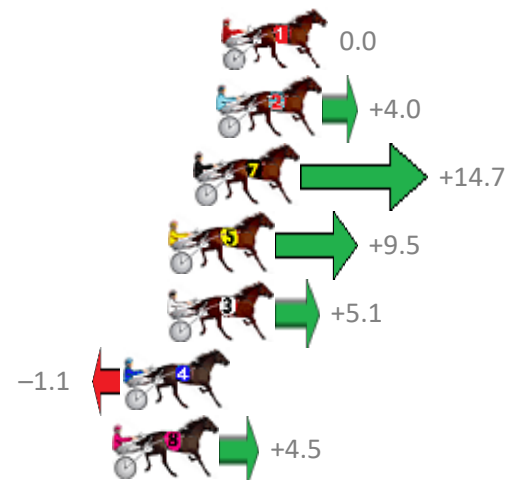

Albion Park Race 1 Distance 1660m

Tuesday, 21 November 2017

Gross Time: 1:59.10 MileRate: 1:55.50 LeadTime: 3.30s First Qtr: 28.30s Second Qtr: 31.50s Third Qtr: 28.30s Fourth Qtr: 27.70s

No	Horse	Plc	Margin	Time	800Time (W)	400 Time (W)
1	CHAPTER ONE	1	0.0m	1:59.10	56.00s (0)	27.70s (0)
2	WATTLEBANK FLYER	2	0.2m	1:59.11	55.72s (0)	27.40s (0)
7	WITHALOTOFLUCK	3	1.1m	1:59.18	54.97s (1)	26.56s (1)
5	MIDNIGHT PROWLER	4	2.1m	1:59.25	55.33s (1)	27.00s (1)
3	CONTROVERSIAL	5	2.1m	1:59.25	55.64s (1)	27.33s (1)
4	MAYWYNS BEST	6	3.9m	1:59.37	56.08s (1)	27.83s (1)
8	RORY MACH	7	4.3m	1:59.40	55.69s (0)	27.29s (0)

Finish Position and metres gained from 800m

Trots Sectionals
Powered by
www.pjdata.com.au
Home of PJ Trots Analyser

The Racing Queensland Board (trading as Racing Queensland) and provider are not responsible for the completeness or accuracy of any of the information contained herein, and makes no representations about its suitability for any purpose.