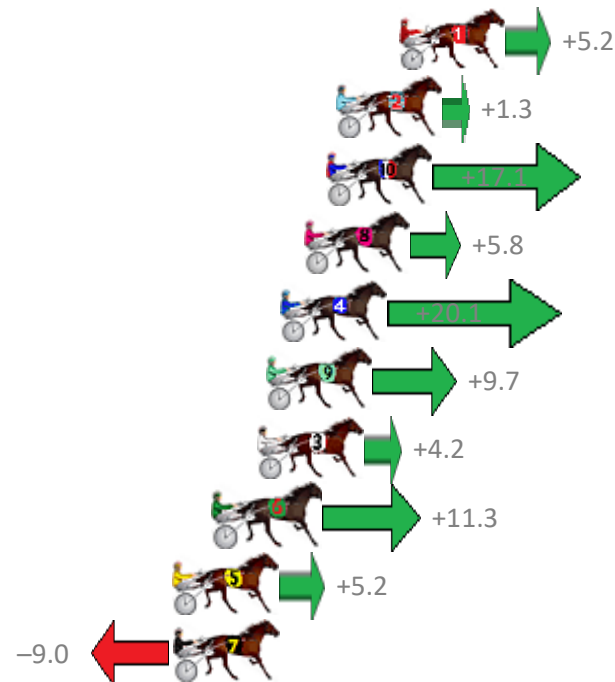

Albion Park Race 7 Distance 1660m

Tuesday, 21 November 2017

Gross Time: 2:00.10 MileRate: 1:56.40 LeadTime: 3.40s First Qtr: 28.10s Second Qtr: 30.00s Third Qtr: 28.80s Fourth Qtr: 29.80s

No Horse	Plc	Margin	Time	800Time (W)	400 Time (W)
1 THE SMILER	1	0.0m	2:00.10	58.22s (0)	29.38s (0)
2 NOLONGA YOUR CHOIC	2	2.5m	2:00.29	58.50s (1)	29.99s (1)
10 NUREYEV	3	2.9m	2:00.32	57.35s (1)	29.55s (3)
8 MOHEGAN SUN	4	3.8m	2:00.38	58.18s (0)	29.32s (0)
4 SICILIAN SLUMBER	5	4.7m	2:00.45	57.13s (1)	29.36s (3)
9 BIO MARINUS	6	5.3m	2:00.49	57.89s (1)	29.54s (1)
3 REDDY FIRE	7	5.6m	2:00.52	58.29s (1)	29.93s (2)
6 RAESAWINNER	8	7.3m	2:00.64	57.77s (0)	29.36s (1)
5 SUPALINER	9	9.0m	2:00.77	58.22s (0)	29.38s (0)
7 DEVIL DODGER	10	9.0m	2:00.77	59.26s (0)	30.38s (0)

Finish Position and metres gained from 800m

Trots Sectionals
Powered by
www.pjdata.com.au
Home of PJ Trots Analyser

The Racing Queensland Board (trading as Racing Queensland) and provider are not responsible for the completeness or accuracy of any of the information contained herein, and makes no representations about its suitability for any purpose.