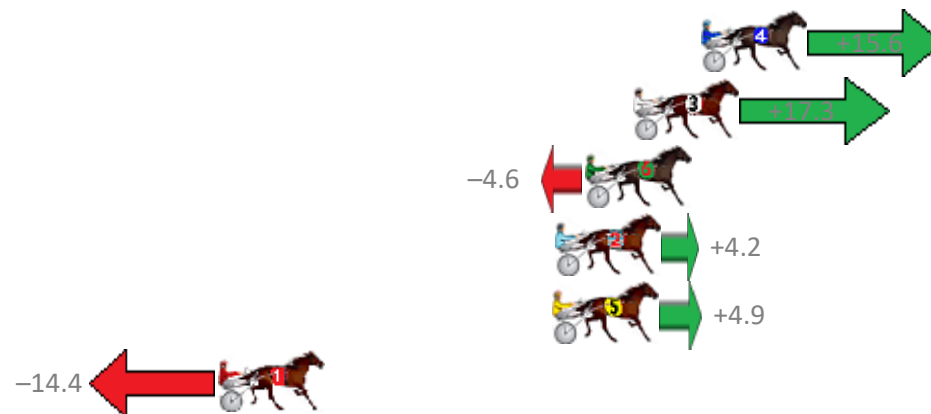

Albion Park Race 3 Distance 2138m

Tuesday, 21 November 2017

Gross Time: 2:34.00 MileRate: 1:55.90 LeadTime: 38.80s First Qtr: 27.80s Second Qtr: 30.30s Third Qtr: 27.90s Fourth Qtr: 29.20s

No Horse	Plc	Margin	Time	800Time (W)	400 Time (W)
4 JACKAROO BROMAC	1	0.0m	2:34.00	55.99s (1)	28.24s (2)
3 THE SHADY ONE	2	2.7m	2:34.20	55.87s (1)	28.10s (2)
6 STORMFORTHEBOYS	3	4.6m	2:34.34	57.43s (0)	29.54s (0)
2 MISTER MUNDAKA	4	5.8m	2:34.42	56.80s (0)	29.05s (0)
5 ALLELUIA	5	5.9m	2:34.43	56.75s (1)	29.02s (2)
1 JERRYS JET	6	19.2m	2:35.40	58.13s (0)	30.09s (1)

Finish Position and metres gained from 800m

Trots Sectionals
Powered by
www.pjdata.com.au
Home of PJ Trots Analyser

The Racing Queensland Board (trading as Racing Queensland) and provider are not responsible for the completeness or accuracy of any of the information contained herein, and makes no representations about its suitability for any purpose.