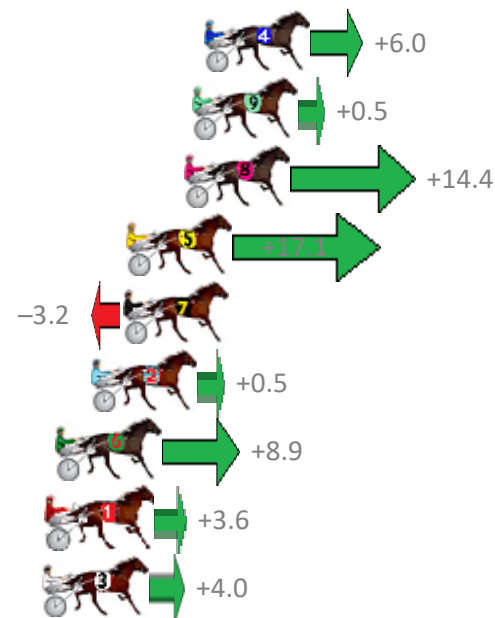

Albion Park Race 5 Distance 2138m

Tuesday, 21 November 2017

Gross Time: 2:35.60 MileRate: 1:57.10 LeadTime: 37.20s First Qtr: 29.90s Second Qtr: 30.50s Third Qtr: 28.20s Fourth Qtr: 29.80s

No	Horse	Plc	Margin	Time	800Time (W)	400 Time (W)
4	JACK HAMMER	1	0.0m	2:35.60	57.56s (1)	29.38s (1)
9	POMPIDOU	2	0.5m	2:35.64	57.96s (1)	29.78s (1)
8	CHAL FIRE	3	0.8m	2:35.66	56.96s (1)	29.03s (2)
5	DRIVE THE DREAM	4	3.1m	2:35.83	56.76s (1)	28.84s (2)
7	TREVS NO ANGEL	5	3.2m	2:35.84	58.23s (0)	30.04s (0)
2	RARING TO GO	6	4.5m	2:35.94	57.96s (0)	29.75s (0)
6	PHANTOM ROCKSTAR	7	5.9m	2:36.04	57.35s (0)	29.15s (1)
1	GOODTIME STRIDE	8	6.2m	2:36.06	57.74s (0)	29.53s (0)
3	RIVERLEIGH ROCKET	9	6.4m	2:36.08	57.71s (1)	29.53s (1)

Finish Position and metres gained from 800m

Trots Sectionals
Powered by
www.pjdata.com.au
Home of PJ Trots Analyser

The Racing Queensland Board (trading as Racing Queensland) and provider are not responsible for the completeness or accuracy of any of the information contained herein, and makes no representations about its suitability for any purpose.