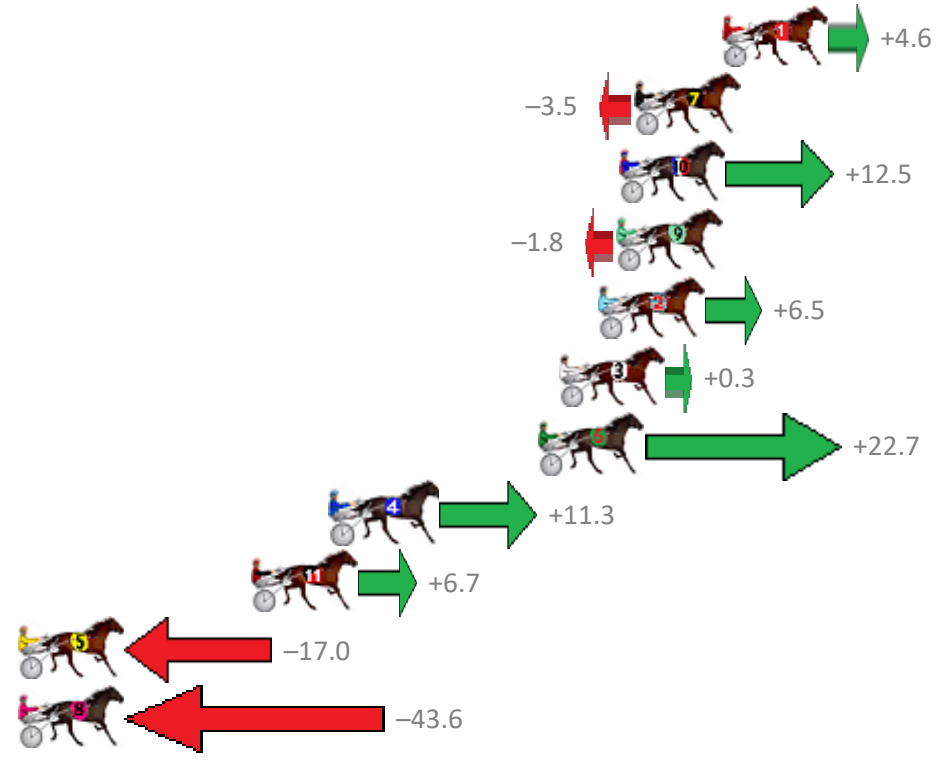

Albion Park Race 6 Distance 1660m

Tuesday, 21 November 2017

Gross Time: 1:58.80 MileRate: 1:55.20 LeadTime: 3.40s First Qtr: 27.50s Second Qtr: 31.00s Third Qtr: 28.40s Fourth Qtr: 28.50s

No	Horse	Plc	Margin	Time	800Time (W)	400 Time (W)
1	SUBTLE DELIGHT	1	0.0m	1:58.80	56.57s (0)	28.12s (0)
7	FIREBBY	2	3.5m	1:59.05	57.15s (0)	28.75s (0)
10	PARISIAN ROCKSTAR	3	4.1m	1:59.09	56.01s (1)	27.91s (2)
9	THE DUKE DOWNUNDE	4	4.2m	1:59.10	57.03s (1)	28.63s (1)
2	PROFICIENT	5	4.9m	1:59.15	56.44s (1)	27.89s (1)
3	ILIKEMILLIE	6	6.5m	1:59.26	56.88s (1)	28.35s (1)
6	THATS HOW WEROLL	7	7.3m	1:59.32	55.29s (2)	27.44s (2)
4	DOMESTIC ART	8	15.5m	1:59.90	56.10s (0)	28.35s (1)
11	DONNY JONES	9	18.7m	2:00.13	56.42s (2)	28.59s (2)
5	BRASS LANTERN	10	38.8m	2:01.56	58.11s (1)	29.45s (1)
8	MISTER XJ	11	55.2m	2:02.73	60.00s (0)	31.09s (0)

Finish Position and metres gained from 800m

Trots Sectionals
Powered by
www.pjdata.com.au
Home of PJ Trots Analyser

The Racing Queensland Board (trading as Racing Queensland) and provider are not responsible for the completeness or accuracy of any of the information contained herein, and makes no representations about its suitability for any purpose.