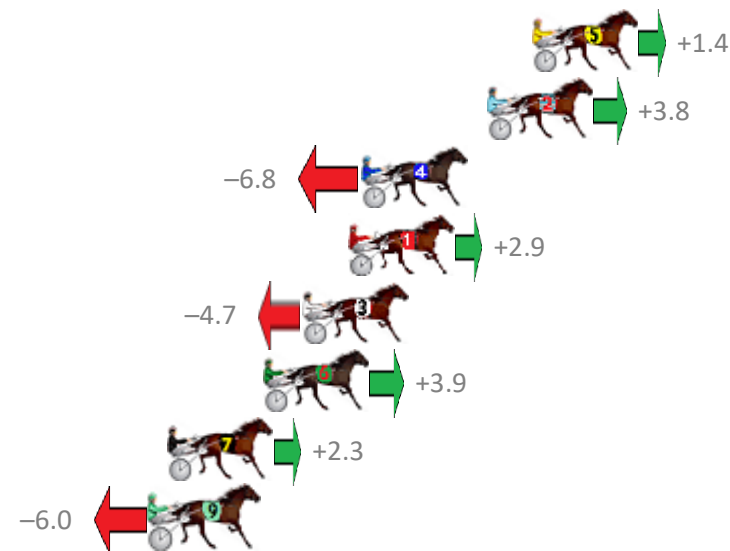

Albion Park Race 2 Distance 1660m

Tuesday, 21 November 2017

Gross Time: 1:57.40 MileRate: 1:53.80 LeadTime: 3.50s First Qtr: 28.50s Second Qtr: 29.00s Third Qtr: 27.90s Fourth Qtr: 28.50s

No	Horse	Plc	Margin	Time	800Time (W)	400 Time (W)
5	ROYAL COUNSEL	1	0.0m	1:57.40	56.30s (1)	28.50s (1)
2	LANCELOT BROMAC	2	1.8m	1:57.53	56.13s (1)	28.33s (1)
4	LIKEALLOFUS	3	6.8m	1:57.88	56.88s (0)	28.96s (0)
1	ALWAYS MY MATE	4	7.3m	1:57.92	56.20s (1)	28.83s (2)
3	THE CHARGING MOA	5	9.1m	1:58.05	56.73s (0)	28.81s (0)
6	MACHIN OUT	6	10.7m	1:58.16	56.13s (1)	28.62s (1)
7	GLENFERRIE BOSS	7	14.5m	1:58.43	56.24s (2)	28.98s (2)
9	ALTA SURREAL	8	15.2m	1:58.48	56.82s (0)	28.93s (0)

Finish Position and metres gained from 800m

Trots Sectionals
Powered by
www.pjdata.com.au
Home of PJ Trots Analyser

The Racing Queensland Board (trading as Racing Queensland) and provider are not responsible for the completeness or accuracy of any of the information contained herein, and makes no representations about its suitability for any purpose.