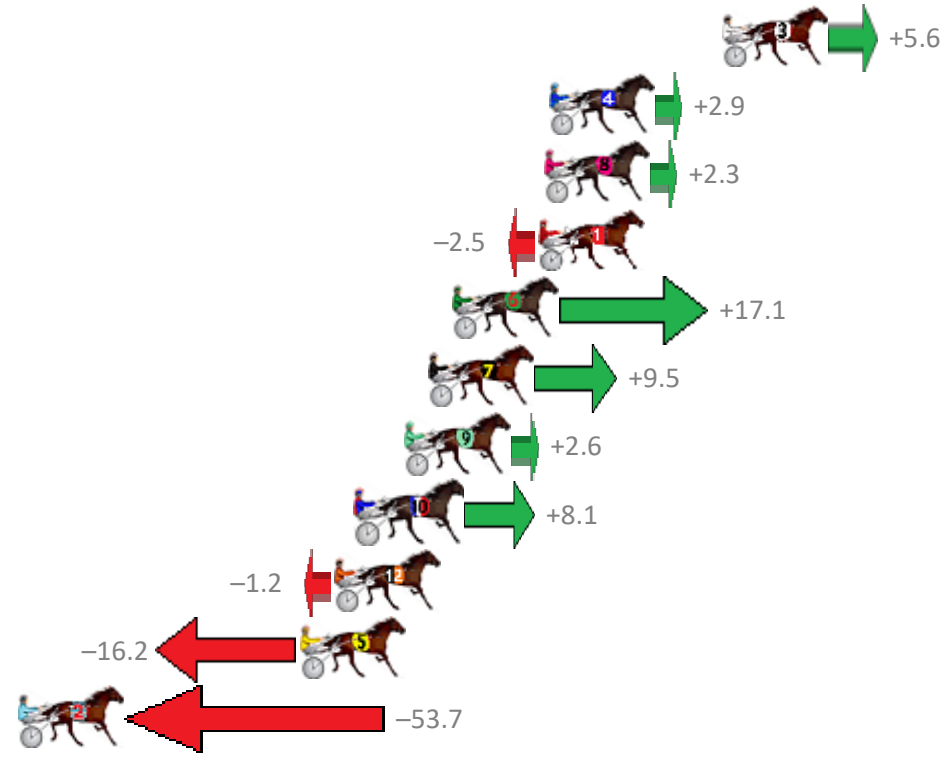

Albion Park Race 2 Distance 2138m

Saturday, 11 November 2017

Gross Time: 2:34.60 MileRate: 1:56.40 LeadTime: 37.40s First Qtr: 31.00s Second Qtr: 29.20s Third Qtr: 28.30s Fourth Qtr: 28.70s

No Horse	Plc	Margin	Time	800Time (W)	400 Time (W)
3 REMEMBER RUBY	1	0.0m	2:34.60	56.60s (1)	28.41s (2)
4 GLENFERRIE BOSS	2	6.9m	2:35.10	56.79s (1)	28.61s (2)
8 WESTERN BLAZE	3	7.1m	2:35.11	56.84s (0)	28.25s (2)
1 ALTA SURREAL	4	7.3m	2:35.12	57.18s (0)	28.58s (1)
6 CHEVAL ZEPPENOLOGY	5	10.7m	2:35.37	55.78s (1)	27.92s (3)
7 GUYS BETTOR BET	6	11.7m	2:35.44	56.32s (0)	28.26s (2)
9 WYNBERG TERROR	7	12.6m	2:35.50	56.81s (1)	28.84s (3)
10 TALLYHO BROMAC	8	14.5m	2:35.64	56.42s (1)	28.59s (3)
12 REIGN OF FEAR	9	15.4m	2:35.70	57.09s (0)	28.66s (1)
5 GANGSTER BOY	10	16.8m	2:35.81	58.15s (1)	29.91s (1)
2 BULL MARKET	11	53.7m	2:38.45	60.83s (0)	32.21s (0)

Finish Position and metres gained from 800m

Trots Sectionals
Powered by
www.pjdata.com.au
Home of PJ Trots Analyser

The Racing Queensland Board (trading as Racing Queensland) and provider are not responsible for the completeness or accuracy of any of the information contained herein, and makes no representations about its suitability for any purpose.