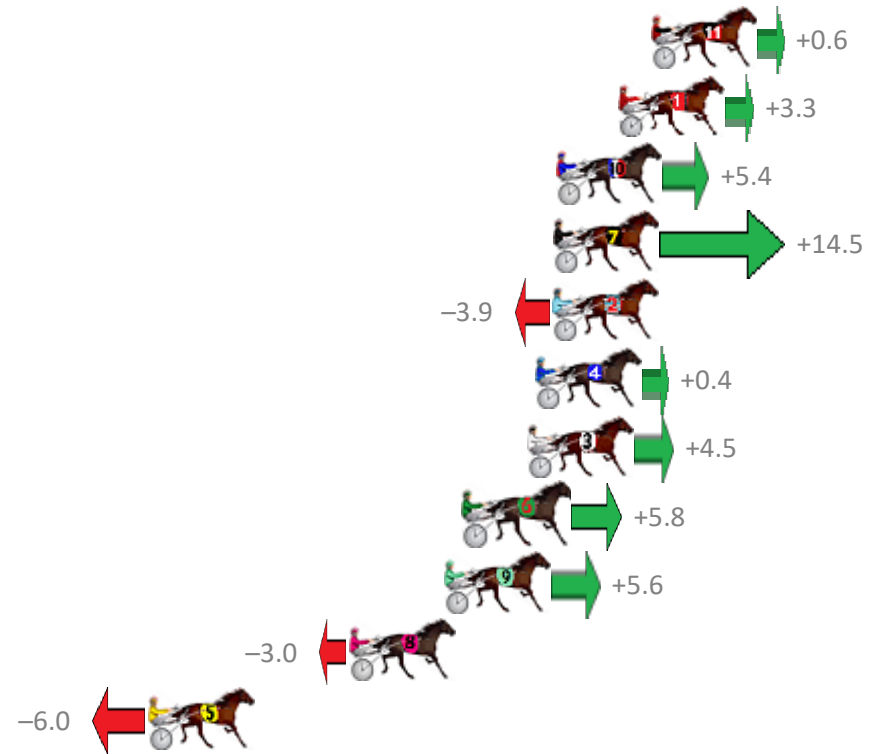

Albion Park Race 5 Distance 2138m

Saturday, 11 November 2017

Gross Time: 2:37.80 MileRate: 1:58.80 LeadTime: 38.50s First Qtr: 31.10s Second Qtr: 30.60s Third Qtr: 28.50s Fourth Qtr: 29.10s

No	Horse	Plc	Margin	Time	800Time (W)	400 Time (W)
11	MOONLIGHT EYRE	1	0.0m	2:37.80	57.56s (1)	29.09s (1)
1	CALL ME YOURS	2	1.3m	2:37.89	57.36s (0)	28.85s (0)
10	ONLY IN ROME	3	3.8m	2:38.08	57.21s (2)	29.19s (2)
7	DONNY JONES	4	3.9m	2:38.08	56.56s (2)	28.51s (4)
2	GOOD FEELINGS	5	3.9m	2:38.08	57.88s (0)	29.38s (0)
4	RUATO BAY	6	4.6m	2:38.13	57.57s (1)	29.09s (1)
3	WIN OR DIE	7	4.9m	2:38.16	57.28s (1)	28.95s (2)
6	LEVI JADE	8	7.4m	2:38.34	57.18s (0)	28.82s (1)
9	WEEDONS EXPRESS	9	8.2m	2:38.40	57.20s (1)	28.88s (2)
8	ARCHIECANO	10	12.0m	2:38.67	57.82s (0)	29.17s (0)
5	PROJECTILE	11	20.0m	2:39.26	58.03s (2)	29.78s (3)

Finish Position and metres gained from 800m

Trots Sectionals
Powered by
www.pjdata.com.au
Home of PJ Trots Analyser

The Racing Queensland Board (trading as Racing Queensland) and provider are not responsible for the completeness or accuracy of any of the information contained herein, and makes no representations about its suitability for any purpose.