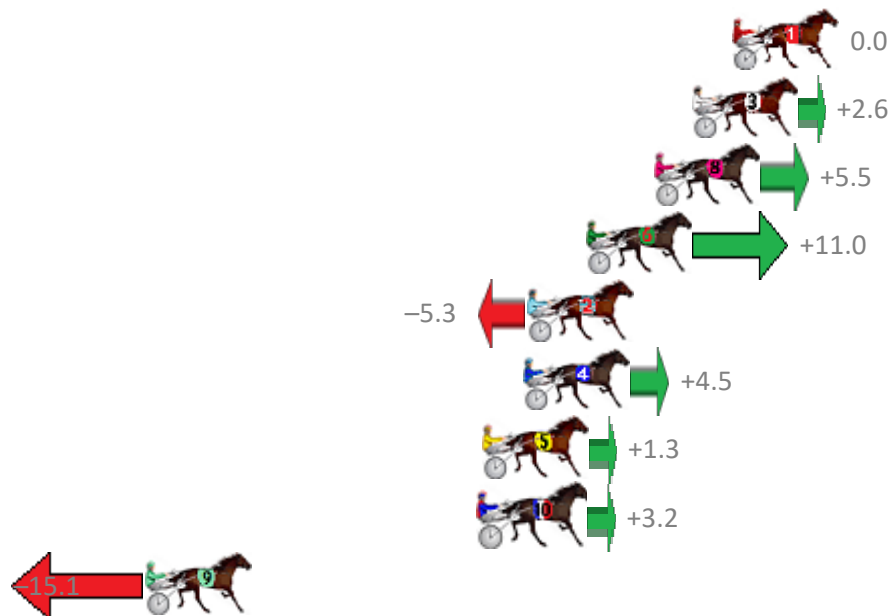

Albion Park Race 3 Distance 1660m

Saturday, 11 November 2017

Gross Time: 1:57.60 MileRate: 1:54.00 LeadTime: 3.40s First Qtr: 27.50s Second Qtr: 30.00s Third Qtr: 27.90s Fourth Qtr: 28.80s

No	Horse	Plc	Margin	Time	800Time (W)	400 Time (W)
1	SMOOTH SHOWGIRL	1	0.0m	1:57.60	56.70s (0)	28.80s (0)
3	FEEL THE COURAGE	2	1.6m	1:57.72	56.52s (0)	28.61s (0)
8	OVERLAP	3	3.1m	1:57.82	56.31s (0)	28.42s (0)
6	VILLAGE WITCH	4	5.8m	1:58.02	55.92s (2)	28.35s (2)
2	SECRET SMILE	5	8.1m	1:58.18	57.08s (1)	29.18s (1)
4	MAX RICHTER	6	8.3m	1:58.20	56.38s (1)	28.43s (1)
5	JERRYS JET	7	9.9m	1:58.31	56.61s (2)	29.01s (2)
10	JACKAROO BROMAC	8	10.0m	1:58.32	56.47s (0)	28.60s (0)
9	ANOTHER BROADWAY	9	23.3m	1:59.28	57.77s (1)	29.84s (1)

Finish Position and metres gained from 800m

Trots Sectionals
Powered by
www.pjdata.com.au
Home of PJ Trots Analyser

The Racing Queensland Board (trading as Racing Queensland) and provider are not responsible for the completeness or accuracy of any of the information contained herein, and makes no representations about its suitability for any purpose.