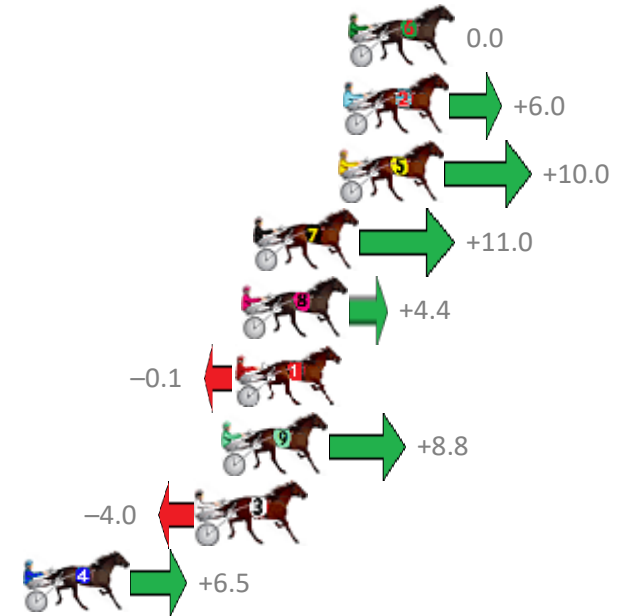

Albion Park Race 4 Distance 2138m

Saturday, 11 November 2017

Gross Time: 2:37.50 MileRate: 1:58.50 LeadTime: 37.60s First Qtr: 31.60s Second Qtr: 29.60s Third Qtr: 30.20s Fourth Qtr: 28.50s

No	Horse	Plc	Margin	Time	800Time (W)	400 Time (W)
6	MAGOOGAN	1	0.0m	2:37.50	58.70s (0)	28.50s (0)
2	LIVING GRAND	2	0.2m	2:37.51	58.26s (1)	28.13s (1)
5	PSYCHEDELIC	3	0.4m	2:37.53	57.97s (1)	27.79s (1)
7	MACHEASY	4	3.8m	2:37.77	57.89s (1)	27.72s (1)
8	LORNE BEACH	5	4.2m	2:37.80	58.38s (0)	28.16s (0)
1	JAKES A JOY	6	4.5m	2:37.82	58.71s (0)	28.49s (0)
9	JACK HAMMER	7	5.0m	2:37.86	58.05s (0)	27.83s (0)
3	BACCHUS RAUCOUS	8	6.0m	2:37.93	58.99s (1)	28.88s (1)
4	ZENMACH	9	12.9m	2:38.42	58.22s (1)	27.99s (1)

Finish Position and metres gained from 800m

Trots Sectionals
Powered by
www.pjdata.com.au
Home of PJ Trots Analyser

The Racing Queensland Board (trading as Racing Queensland) and provider are not responsible for the completeness or accuracy of any of the information contained herein, and makes no representations about its suitability for any purpose.