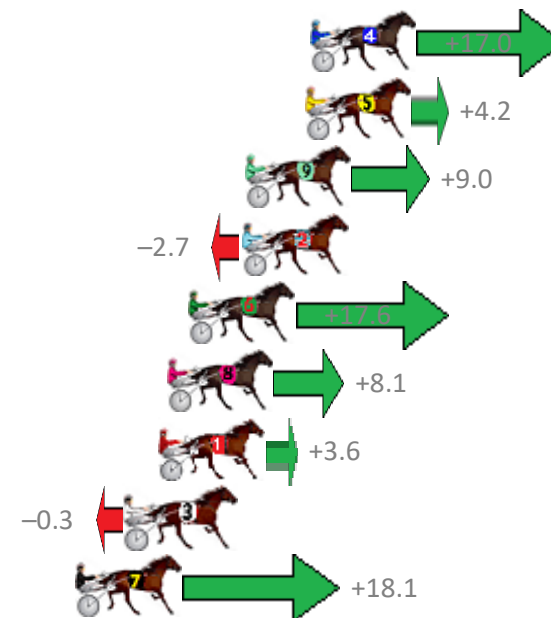

Albion Park Race 6 Distance 1660m

Saturday, 11 November 2017

Gross Time: 1:57.50 MileRate: 1:53.90 LeadTime: 3.60s First Qtr: 26.80s Second Qtr: 30.60s Third Qtr: 27.70s Fourth Qtr: 28.80s

No Horse	Plc	Margin	Time	800Time (W)	400 Time (W)
4 LEOS BEST	1	0.0m	1:57.50	55.30s (1)	27.62s (1)
5 MONTANA FALCON	2	0.2m	1:57.51	56.20s (0)	28.50s (0)
9 THE SHADY ONE	3	2.6m	1:57.69	55.86s (1)	28.15s (1)
2 THREO	4	2.7m	1:57.69	56.69s (0)	28.99s (0)
6 WAR DAN APOLLO	5	4.8m	1:57.85	55.26s (1)	27.63s (1)
8 POLISHED ROCKS	6	5.7m	1:57.91	55.93s (0)	28.25s (0)
1 CLARKEY	7	6.0m	1:57.93	56.25s (0)	28.58s (0)
3 STORMFORTHEBOYS	8	7.3m	1:58.03	56.52s (1)	28.79s (1)
7 MUNROE	9	9.3m	1:58.17	55.22s (1)	27.70s (2)

Finish Position and metres gained from 800m

Trots Sectionals
Powered by
www.pjdata.com.au
Home of PJ Trots Analyser

The Racing Queensland Board (trading as Racing Queensland) and provider are not responsible for the completeness or accuracy of any of the information contained herein, and makes no representations about its suitability for any purpose.