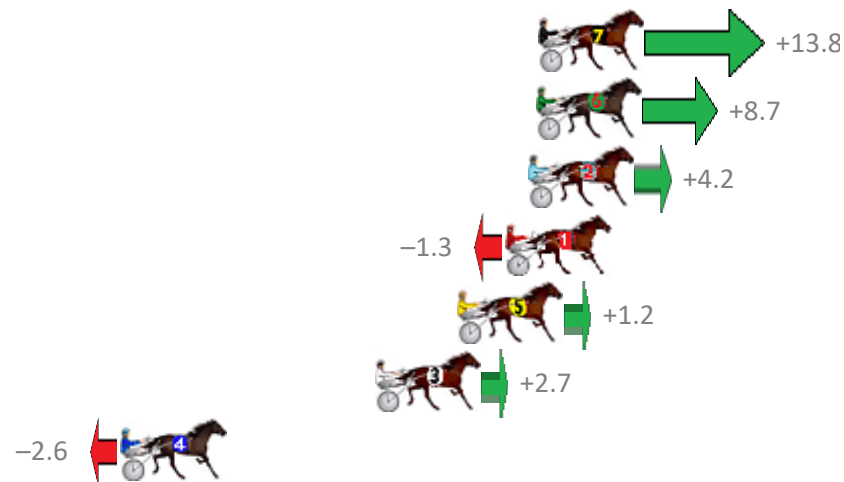

Albion Park Race 10 Distance 2138m

Saturday, 11 November 2017

Gross Time: 2:45.00 MileRate: 2:01.40 LeadTime: 43.30s First Qtr: 31.30s Second Qtr: 31.20s Third Qtr: 30.20s Fourth Qtr: 29.00s

No	Horse	Plc	Margin	Time	800Time (W)	400 Time (W)
7	OUR OVERANOVA	1	0.0m	2:45.00	58.18s (1)	28.26s (1)
6	RELEVEN DREAM	2	0.1m	2:45.01	58.56s (1)	28.57s (1)
2	SENITAS SUCCESS	3	0.4m	2:45.03	58.89s (0)	28.72s (0)
1	IVANOV	4	1.3m	2:45.09	59.30s (0)	29.09s (0)
5	GIACOMO	5	3.2m	2:45.23	59.11s (1)	29.12s (1)
3	LYSENKO	6	6.5m	2:45.47	59.00s (0)	28.85s (0)
4	BLUE DON	7	16.6m	2:46.20	59.39s (0)	29.25s (0)

Finish Position and metres gained from 800m

Trots Sectionals
Powered by
www.pjdata.com.au
Home of PJ Trots Analyser

The Racing Queensland Board (trading as Racing Queensland) and provider are not responsible for the completeness or accuracy of any of the information contained herein, and makes no representations about its suitability for any purpose.