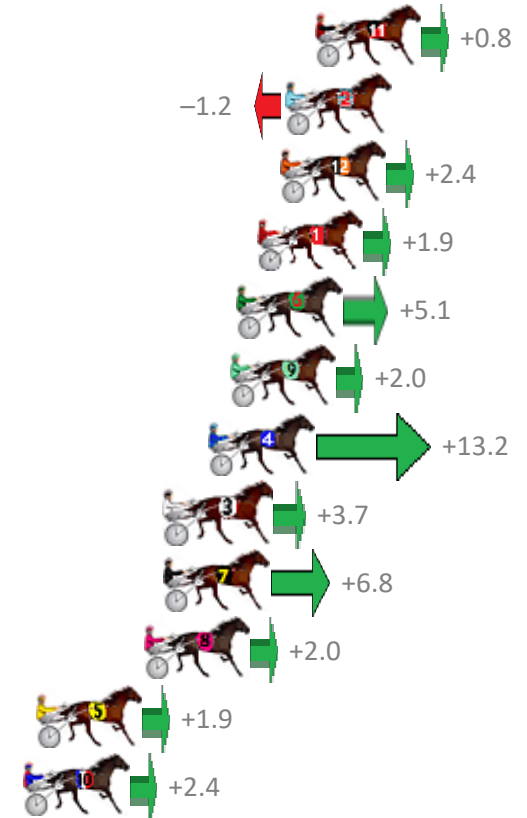

Albion Park Race 1 Distance 2138m

Saturday, 11 November 2017

Gross Time: 2:36.40 MileRate: 1:57.70 LeadTime: 38.80s First Qtr: 31.80s Second Qtr: 29.30s Third Qtr: 28.40s Fourth Qtr: 28.10s

No Horse	Plc	Margin	Time	800Time (W)	400 Time (W)
11 FRANKIE ROCKS	1	0.0m	2:36.40	56.44s (1)	28.09s (1)
2 APPLAUSE	2	1.2m	2:36.48	56.58s (0)	28.18s (0)
12 LANCELOT BROMAC	3	1.4m	2:36.50	56.33s (2)	28.03s (2)
1 IM JOHNNY JET	4	2.3m	2:36.56	56.37s (0)	27.94s (0)
6 DIESEL SHANNON	5	3.1m	2:36.62	56.14s (2)	27.83s (2)
9 WITHALOTOFLUCK	6	3.4m	2:36.64	56.36s (1)	27.99s (1)
4 MURANO	7	4.2m	2:36.70	55.57s (0)	27.09s (1)
3 LIGHTING COLONY	8	5.9m	2:36.81	56.24s (1)	27.87s (1)
7 MACHIN OUT	9	6.0m	2:36.82	56.02s (2)	27.71s (2)
8 ANNIKA MAGIC	10	6.8m	2:36.88	56.36s (0)	27.92s (0)
5 RAESAWINNER	11	11.1m	2:37.18	56.37s (0)	27.91s (0)
10 FRANCO SALISBURY	12	11.6m	2:37.21	56.33s (1)	27.93s (1)

Finish Position and metres gained from 800m

Trots Sectionals
Powered by
www.pjdata.com.au
Home of PJ Trots Analyser

The Racing Queensland Board (trading as Racing Queensland) and provider are not responsible for the completeness or accuracy of any of the information contained herein, and makes no representations about its suitability for any purpose.