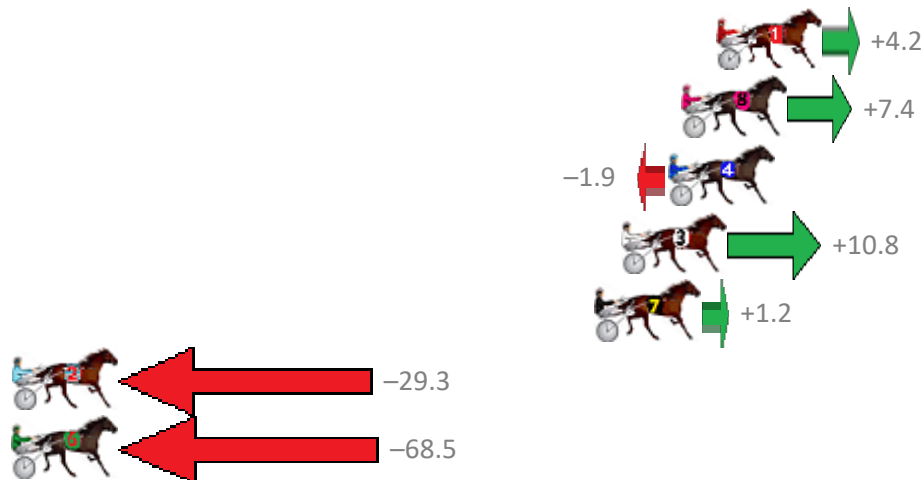

Albion Park Race 7 Distance 2138m

Saturday, 11 November 2017

Gross Time: 2:36.80 MileRate: 1:58.00 LeadTime: 37.20s First Qtr: 30.50s Second Qtr: 30.90s Third Qtr: 29.60s Fourth Qtr: 28.60s

No	Horse	Plc	Margin	Time	800Time (W)	400 Time (W)
1	RUBYS BAD BOY	1	0.0m	2:36.80	57.89s (0)	28.30s (0)
8	MOHEGAN SUN	2	1.4m	2:36.90	57.66s (0)	28.33s (2)
4	MAJOR KIWI	3	1.9m	2:36.94	58.34s (0)	28.74s (0)
3	MAJOR SCORE	4	3.8m	2:37.07	57.41s (1)	28.10s (2)
7	BLUE POINTER	5	4.8m	2:37.14	58.11s (1)	28.83s (1)
2	EPIRUS BOY	6	39.7m	2:39.64	60.33s (1)	30.78s (3)
6	BUY CHEVRON DIRECT	7	69.9m	2:41.80	63.18s (1)	32.91s (1)

Finish Position and metres gained from 800m

Trots Sectionals
Powered by
www.pjdata.com.au
Home of PJ Trots Analyser