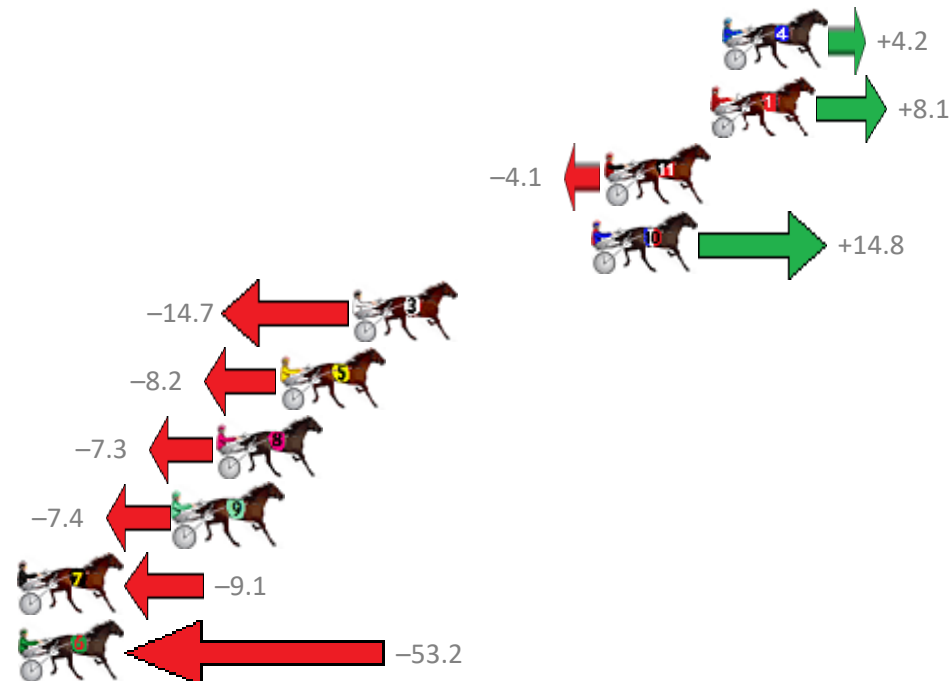

Albion Park Race 9 Distance 1660m

Saturday, 11 November 2017

Gross Time: 2:00.00 MileRate: 1:56.30 LeadTime: 3.60s First Qtr: 28.60s Second Qtr: 30.30s Third Qtr: 28.60s Fourth Qtr: 28.90s

No	Horse	Plc	Margin	Time	800Time (W)	400 Time (W)
4	CHARMS ON A ROLL	1	0.0m	2:00.00	57.20s (0)	28.58s (1)
1	EVELYN JAY	2	0.5m	2:00.04	56.92s (0)	28.29s (0)
11	GOTTA GLOW	3	4.7m	2:00.34	57.79s (1)	29.24s (1)
10	GLENFERRIE BABY	4	5.2m	2:00.38	56.44s (1)	28.47s (2)
3	ELMAUR JOY	5	14.7m	2:01.06	58.56s (0)	29.88s (0)
5	IOWNATURBO	6	17.6m	2:01.27	58.09s (1)	29.81s (2)
8	ASHI JETSUN	7	20.1m	2:01.45	58.02s (0)	29.24s (0)
9	COUNTERFEIT CASH	8	21.8m	2:01.58	58.03s (1)	29.28s (2)
7	KALINDA	9	36.7m	2:02.65	58.15s (1)	29.67s (0)
6	ANNAS BEST	10	58.0m	2:04.19	61.32s (1)	32.18s (1)

Finish Position and metres gained from 800m

Trots Sectionals
Powered by
www.pjdata.com.au
Home of PJ Trots Analyser

The Racing Queensland Board (trading as Racing Queensland) and provider are not responsible for the completeness or accuracy of any of the information contained herein, and makes no representations about its suitability for any purpose.