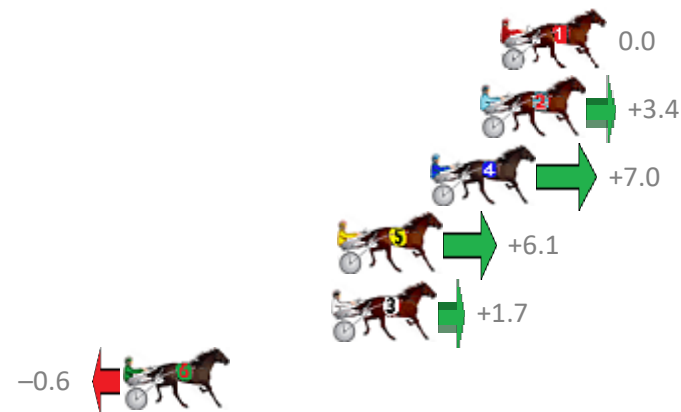

Albion Park Race 8 Distance 2138m

Saturday, 11 November 2017

Gross Time: 2:39.70 MileRate: 2:00.20 LeadTime: 41.40s First Qtr: 32.40s Second Qtr: 30.70s Third Qtr: 28.10s Fourth Qtr: 27.10s

No Horse	Plc	Margin	Time	800Time (W)	400 Time (W)
1 AVONNOVA	1	0.0m	2:39.70	55.20s (0)	27.10s (0)
2 MAJESTIC MAJOR	2	0.8m	2:39.75	54.97s (0)	26.86s (0)
4 BETTORTHANSPECIAL	3	2.8m	2:39.89	54.72s (1)	26.75s (1)
5 ALLELUIA	4	6.5m	2:40.14	54.78s (0)	26.56s (0)
3 REMEMBER THEM	5	6.7m	2:40.15	55.08s (0)	26.90s (0)
6 IDEAL SCOTT	6	15.0m	2:40.72	55.24s (1)	27.28s (1)

Finish Position and metres gained from 800m

Trots Sectionals
Powered by
www.pjdata.com.au
Home of PJ Trots Analyser

The Racing Queensland Board (trading as Racing Queensland) and provider are not responsible for the completeness or accuracy of any of the information contained herein, and makes no representations about its suitability for any purpose.