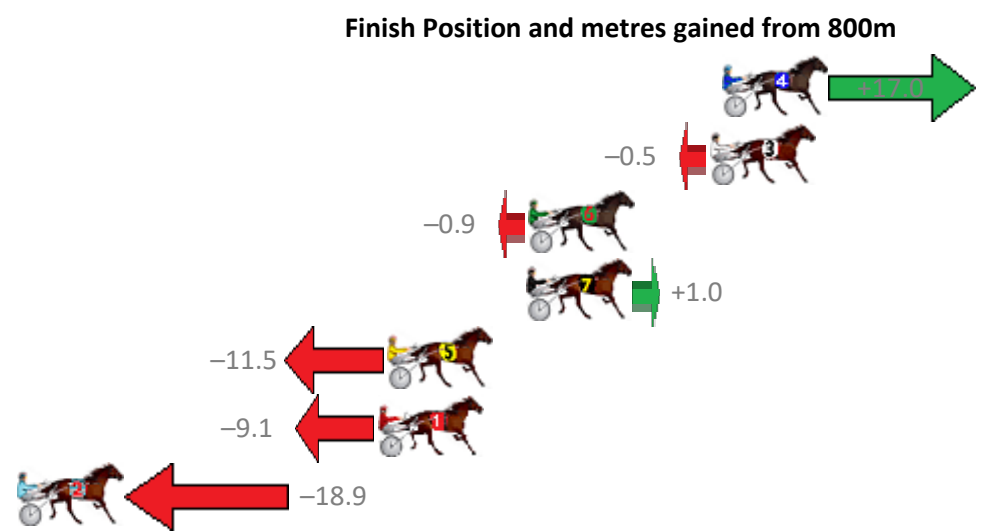

# Redcliffe Race 1 Distance 1780m

Tuesday, 7 November 2017

Gross Time: 2:13.30 MileRate: 2:00.50 LeadTime: 11.30s First Qtr: 30.10s Second Qtr: 31.40s Third Qtr: 29.90s Fourth Qtr: 30.60s

No	Horse	Plc	Margin	Time	800Time (W)	400 Time (W)
4	IRRESISTABLE GABBY	1	0.0m	2:13.30	59.21s (1)	29.48s (0)
3	MIDLOIN BLUES	2	0.5m	2:13.34	60.54s (0)	30.64s (0)
6	SANTASTIC PRINCESS	3	7.7m	2:13.89	60.57s (1)	30.94s (2)
7	OUR MAGIC MOLLY	4	7.8m	2:13.90	60.42s (0)	30.69s (1)
5	PROBABLE CAUSE	5	13.3m	2:14.32	61.37s (1)	31.45s (1)
1	KAYJAYS TERROR	6	13.7m	2:14.35	61.19s (0)	31.14s (0)
2	ELITE TORQUE	7	30.3m	2:15.62	61.93s (1)	31.69s (1)