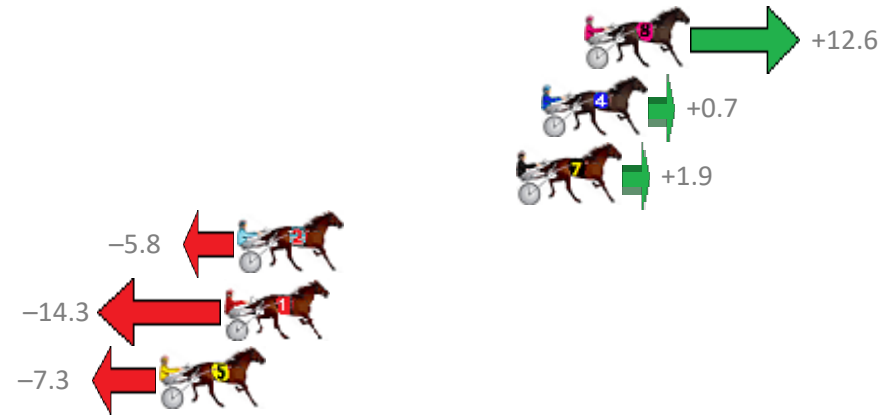

Redcliffe Race 3 Distance 1780m

Tuesday, 7 November 2017

Gross Time: 2:10.30 MileRate: 1:57.80 LeadTime: 11.60s First Qtr: 29.50s Second Qtr: 29.40s Third Qtr: 29.40s Fourth Qtr: 30.40s

No	Horse	Plc	Margin	Time	800Time (W)	400 Time (W)
8	SHADOW PASS	1	0.0m	2:10.30	58.86s (1)	29.61s (2)
4	INCITER	2	1.7m	2:10.43	59.75s (1)	30.48s (1)
7	CHEYENNE WARRIOR	3	2.7m	2:10.51	59.66s (0)	30.26s (0)
2	DOOLITTLE DOOFY	4	13.8m	2:11.35	60.23s (1)	30.87s (1)
1	JULIA MAC	5	14.3m	2:11.39	60.87s (0)	31.49s (0)
5	LYSENKO	6	16.9m	2:11.58	60.35s (0)	30.89s (0)

Finish Position and metres gained from 800m

Trots Sectionals
Powered by
www.pjdata.com.au
Home of PJ Trots Analyser