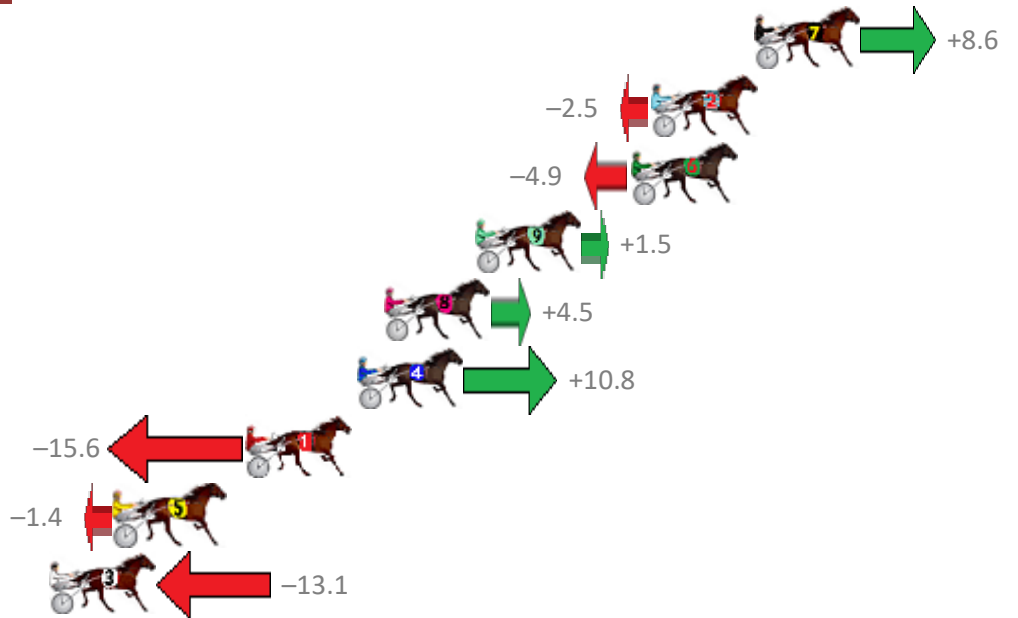

Redcliffe Race 2 Distance 1780m

Tuesday, 7 November 2017

Gross Time: 2:10.00 MileRate: 1:57.60 LeadTime: 11.50s First Qtr: 28.60s Second Qtr: 29.30s Third Qtr: 30.20s Fourth Qtr: 30.40s

No	Horse	Plc	Margin	Time	800Time (W)	400 Time (W)
7	SOMEPARTYSOMEWHE	1	0.0m	2:10.00	59.95s (1)	29.87s (1)
2	BALTIC BLUE EYES	2	4.1m	2:10.31	60.79s (1)	30.53s (1)
6	MATT BELFORD	3	4.9m	2:10.37	60.97s (0)	30.77s (0)
9	MY CHANGE OF HEART	4	11.1m	2:10.84	60.49s (0)	30.45s (0)
8	ITS ALL TORQUE	5	14.7m	2:11.12	60.26s (0)	30.36s (0)
4	SKYLARHAIN	6	15.8m	2:11.20	59.78s (2)	30.81s (2)
1	HOT DOGMA	7	20.2m	2:11.54	61.78s (0)	31.51s (0)
5	IM ROLLING STONED	8	25.4m	2:11.93	60.71s (1)	30.87s (1)
3	QUEENS ACCENT	9	28.7m	2:12.18	61.59s (1)	31.44s (1)

Finish Position and metres gained from 800m

Trots Sectionals
Powered by
www.pjdata.com.au
Home of PJ Trots Analyser

The Racing Queensland Board (trading as Racing Queensland) and provider are not responsible for the completeness or accuracy of any of the information contained herein, and makes no representations about its suitability for any purpose.