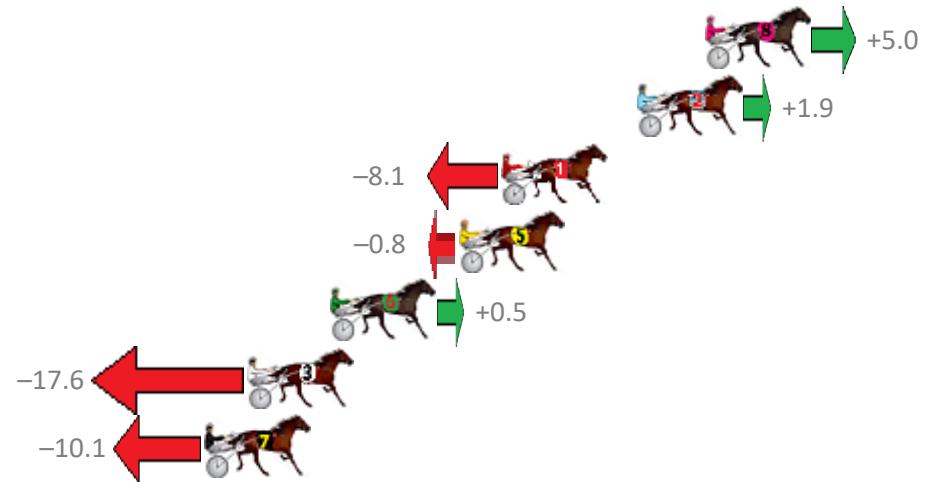

Redcliffe Race 4 Distance 1780m

Tuesday, 7 November 2017

Gross Time: 2:10.80 MileRate: 1:58.30 LeadTime: 11.60s First Qtr: 30.20s Second Qtr: 30.60s Third Qtr: 29.10s Fourth Qtr: 29.30s

No	Horse	Plc	Margin	Time	800Time (W)	400 Time (W)
8	DONNY JONES	1	0.0m	2:10.80	58.03s (1)	28.82s (2)
2	OFFICIANADO	2	2.7m	2:11.00	58.26s (0)	29.12s (0)
1	GLOVEMAN GILLY	3	8.1m	2:11.39	58.99s (0)	29.89s (0)
5	LONG ROAD TO FAME	4	9.8m	2:11.52	58.46s (0)	29.31s (1)
6	CAPTURE ME	5	14.9m	2:11.89	58.36s (0)	29.23s (0)
3	MY AJAYE	6	18.2m	2:12.13	59.68s (1)	30.40s (1)
7	PHANTOM ROCKSTAR	7	19.9m	2:12.26	59.14s (1)	29.95s (2)

Finish Position and metres gained from 800m

Trots Sectionals
Powered by
www.pjdata.com.au
Home of PJ Trots Analyser

The Racing Queensland Board (trading as Racing Queensland) and provider are not responsible for the completeness or accuracy of any of the information contained herein, and makes no representations about its suitability for any purpose.