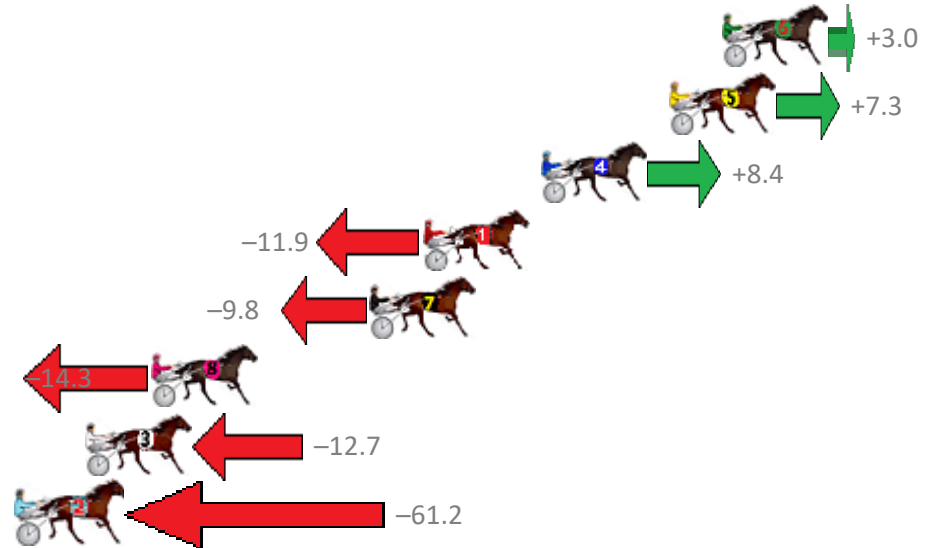

Redcliffe Race 5 Distance 1780m

Tuesday, 7 November 2017

Gross Time: 2:12.90 MileRate: 2:00.10 LeadTime: 11.60s First Qtr: 30.40s Second Qtr: 31.80s Third Qtr: 29.30s Fourth Qtr: 29.80s

No	Horse	Plc	Margin	Time	800Time (W)	400 Time (W)
6	THE NEXT STAR	1	0.0m	2:12.90	58.88s (1)	29.80s (1)
5	CIRCLE LINE	2	2.1m	2:13.06	58.56s (2)	29.61s (1)
4	ANY WONDER	3	7.2m	2:13.44	58.48s (1)	29.49s (2)
1	CRYPTIC CHANCE	4	11.9m	2:13.79	59.98s (0)	30.64s (0)
7	DIXIE TRIX	5	14.0m	2:13.94	59.82s (0)	30.43s (0)
8	TOSCA JACK	6	22.7m	2:14.59	60.16s (0)	30.49s (0)
3	EMARGEE	7	25.3m	2:14.78	60.04s (0)	30.19s (0)
2	JACKS GAMBIT	8	68.6m	2:18.01	63.62s (1)	34.12s (1)

Finish Position and metres gained from 800m

Trots Sectionals
Powered by
www.pjdata.com.au
Home of PJ Trots Analyser

The Racing Queensland Board (trading as Racing Queensland) and provider are not responsible for the completeness or accuracy of any of the information contained herein, and makes no representations about its suitability for any purpose.