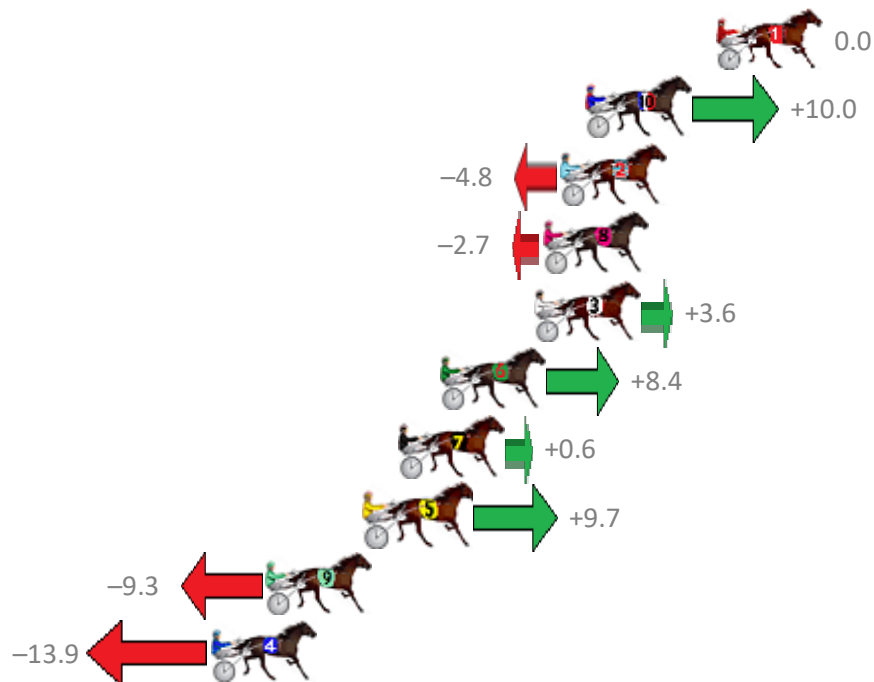

Albion Park Race 5 Distance 2138m

Saturday, 28 October 2017

Gross Time: 2:35.30 MileRate: 1:56.90 LeadTime: 38.50s First Qtr: 30.70s Second Qtr: 30.00s Third Qtr: 28.20s Fourth Qtr: 27.90s

No	Horse	Plc	Margin	Time	800Time (W)	400 Time (W)
1	WATTLEBANK FLYER	1	0.0m	2:35.30	56.10s (0)	27.90s (0)
10	DIESEL SHANNON	2	5.2m	2:35.66	55.40s (1)	27.31s (2)
2	CORPORAL LUNA	3	6.2m	2:35.73	56.44s (1)	28.22s (1)
8	FOURS ENUF TAS	4	6.9m	2:35.78	56.29s (0)	28.05s (0)
3	WESTERN BLAZE	5	7.2m	2:35.80	55.85s (1)	27.79s (2)
6	GOODTIME STRIDE	6	11.0m	2:36.07	55.51s (1)	27.38s (2)
7	LIGHTING COLONY	7	12.6m	2:36.18	56.06s (0)	27.80s (0)
5	THE PACMAN	8	13.9m	2:36.27	55.42s (1)	27.28s (2)
9	PEPPERALL	9	17.9m	2:36.55	56.75s (0)	28.49s (0)
4	IMA SEA STORM	10	20.1m	2:36.70	57.07s (1)	28.65s (1)

Finish Position and metres gained from 800m

Trots Sectionals
Powered by
www.pjdata.com.au
Home of PJ Trots Analyser

The Racing Queensland Board (trading as Racing Queensland) and provider are not responsible for the completeness or accuracy of any of the information contained herein, and makes no representations about its suitability for any purpose.