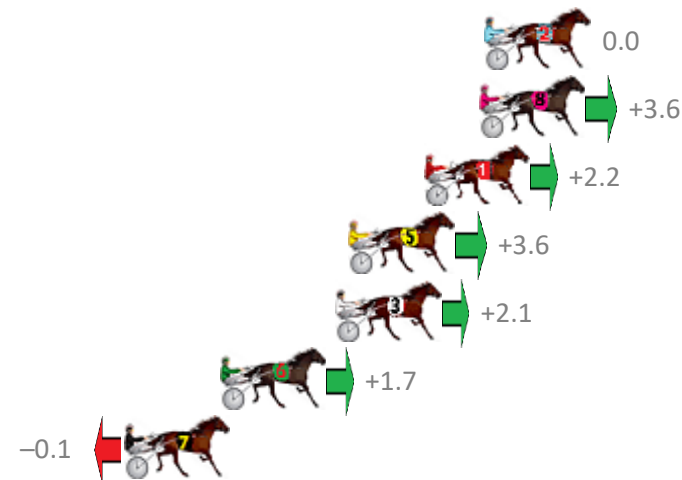

Albion Park Race 9 Distance 2647m

Saturday, 28 October 2017

Gross Time: 3:25.60 MileRate: 2:04.60 LeadTime: 85.70s First Qtr: 31.50s Second Qtr: 30.80s Third Qtr: 29.40s Fourth Qtr: 28.20s

No	Horse	Plc	Margin	Time	800Time (W)	400 Time (W)
2	GIACOMO	1	0.0m	3:25.60	57.60s (0)	28.20s (0)
8	OUR OVERANOVA	2	0.2m	3:25.61	57.34s (1)	28.06s (1)
1	SENITAS SUCCESS	3	2.4m	3:25.77	57.44s (0)	28.06s (0)
5	ROSTEVARREN	4	5.4m	3:25.98	57.34s (0)	27.96s (0)
3	LYSENKO	5	5.9m	3:26.02	57.45s (1)	28.15s (1)
6	MONORAIL	6	10.5m	3:26.34	57.48s (1)	28.16s (1)
7	MR MAYFLY	7	14.3m	3:26.61	57.61s (0)	28.25s (0)

Finish Position and metres gained from 800m

Trots Sectionals
Powered by
www.pjdata.com.au
Home of PJ Trots Analyser

The Racing Queensland Board (trading as Racing Queensland) and provider are not responsible for the completeness or accuracy of any of the information contained herein, and makes no representations about its suitability for any purpose.