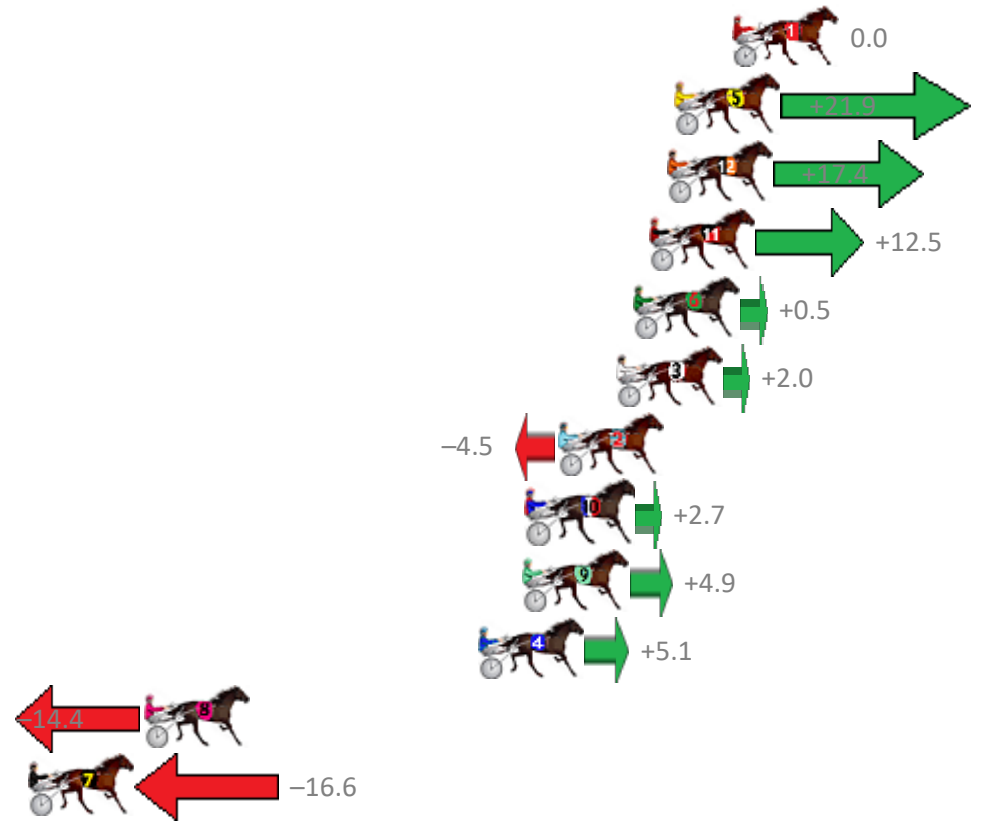

Albion Park Race 1 Distance 2138m

Saturday, 28 October 2017

Gross Time: 2:32.80 MileRate: 1:55.00 LeadTime: 36.10s First Qtr: 30.40s Second Qtr: 29.70s Third Qtr: 28.20s Fourth Qtr: 28.40s

No Horse	Plc	Margin	Time	800Time (W)	400 Time (W)
1 FLAMING HERO	1	0.0m	2:32.80	56.60s (0)	28.40s (0)
5 OUR HI JINX	2	2.3m	2:32.96	55.05s (2)	27.24s (3)
12 OVERLAP	3	2.6m	2:32.98	55.37s (2)	27.56s (3)
11 WRITTEN IN RED	4	3.3m	2:33.03	55.72s (2)	27.91s (3)
6 THREO	5	3.9m	2:33.08	56.56s (0)	28.36s (0)
3 THE SHADY ONE	6	4.6m	2:33.13	56.46s (1)	28.29s (1)
2 MAX RICHTER	7	6.9m	2:33.29	56.92s (1)	28.75s (1)
10 POLISHED ROCKS	8	8.1m	2:33.38	56.41s (1)	28.22s (1)
9 CLARKEY	9	8.3m	2:33.39	56.25s (0)	27.75s (0)
4 JERRYS JET	10	10.1m	2:33.52	56.24s (1)	27.97s (1)
8 JESTER OH JESTER	11	23.4m	2:34.46	57.62s (0)	29.12s (0)
7 AMAJORJO	12	28.0m	2:34.79	57.77s (2)	29.95s (2)

Finish Position and metres gained from 800m

Trots Sectionals
Powered by
www.pjdata.com.au
Home of PJ Trots Analyser

The Racing Queensland Board (trading as Racing Queensland) and provider are not responsible for the completeness or accuracy of any of the information contained herein, and makes no representations about its suitability for any purpose.