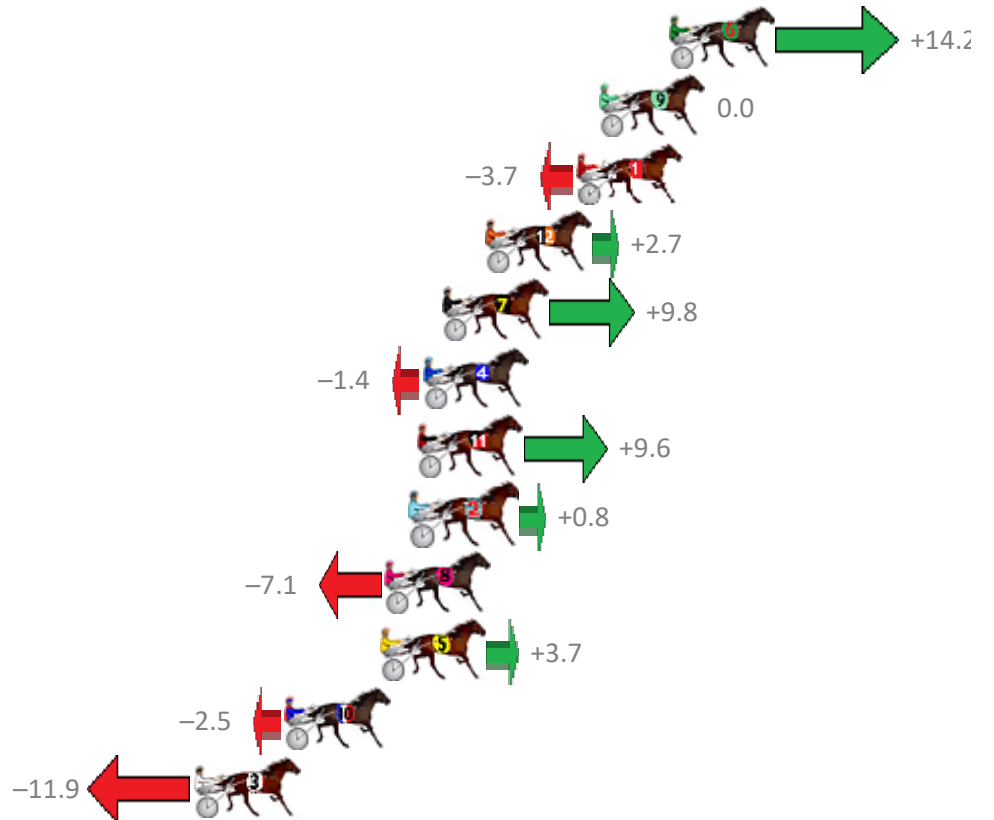

Albion Park Race 4 Distance 2138m

Saturday, 28 October 2017

Gross Time: 2:35.70 MileRate: 1:57.20 LeadTime: 37.60s First Qtr: 30.30s Second Qtr: 31.30s Third Qtr: 29.10s Fourth Qtr: 27.40s

NoHorse	Plc	Margin	Time	800Time (W)	400 Time (W)
6 ALWAYS MY MATE	1	0.0m	2:35.70	55.50s (2)	26.85s (2)
9 CASINO TOMMY	2	2.8m	2:35.89	56.50s (1)	27.50s (1)
1 MAGOOGAN	3	3.7m	2:35.95	56.76s (0)	27.65s (0)
12 GLENFERRIE BOSS	4	7.3m	2:36.20	56.31s (2)	27.64s (2)
7 JACK HAMMER	5	9.0m	2:36.32	55.81s (2)	27.14s (2)
4 GERONIMO BEAU	6	9.8m	2:36.37	56.60s (0)	27.44s (0)
11 MIDNIGHT MONTANA	7	10.0m	2:36.38	55.82s (1)	26.89s (2)
2 BACCHUS RAUCOUS	8	10.2m	2:36.40	56.44s (1)	27.36s (1)
8 WIN OR DIE	9	11.3m	2:36.47	57.00s (0)	27.86s (0)
5 RUATO BAY	10	11.5m	2:36.49	56.24s (1)	27.16s (1)
10 RIVERLEIGH JEFF	11	15.3m	2:36.75	56.68s (0)	27.49s (0)
3 VANDE VELDE	12	18.9m	2:36.99	57.34s (1)	28.31s (1)

Finish Position and metres gained from 800m

Trots Sectionals
Powered by
www.pjdata.com.au
Home of PJ Trots Analyser

The Racing Queensland Board (trading as Racing Queensland) and provider are not responsible for the completeness or accuracy of any of the information contained herein, and makes no representations about its suitability for any purpose.