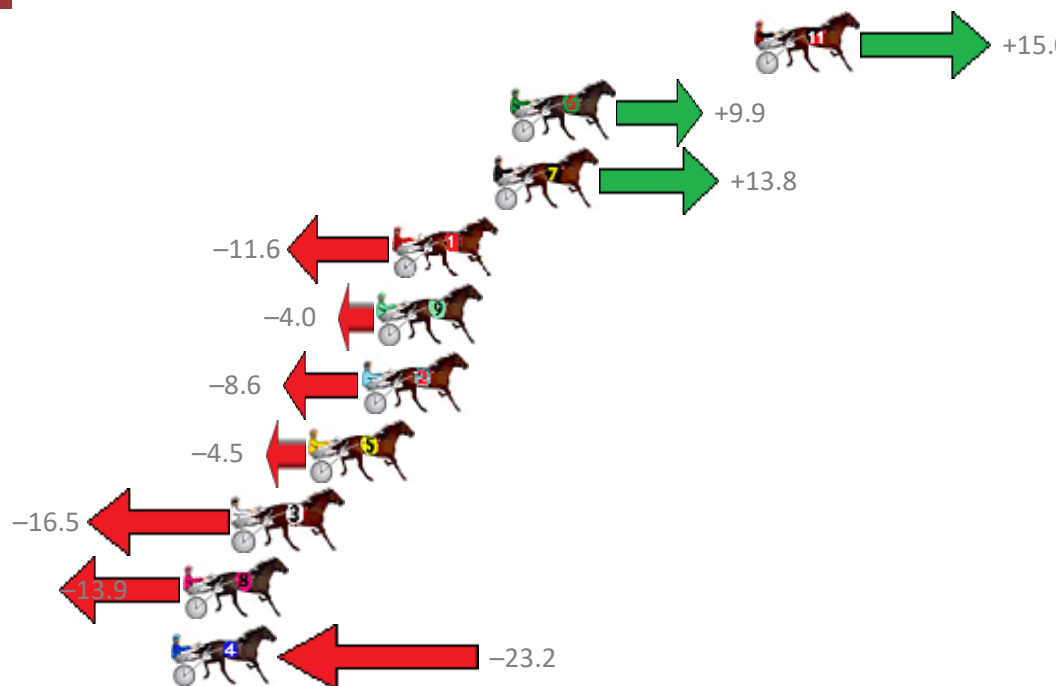

Albion Park Race 6 Distance 2138m

Saturday, 28 October 2017

Gross Time: 2:35.80 MileRate: 1:57.30 LeadTime: 38.80s First Qtr: 31.40s Second Qtr: 30.20s Third Qtr: 28.20s Fourth Qtr: 27.20s

No	Horse	Plc	Margin	Time	800Time (W)	400 Time (W)
11	VILLAGE WITCH	1	0.0m	2:35.80	54.36s (2)	27.20s (2)
6	REMEMBER RUBY	2	9.7m	2:36.46	54.71s (2)	27.47s (2)
7	MACHIN OUT	3	10.4m	2:36.51	54.44s (2)	27.17s (2)
1	LANCELOT BROMAC	4	14.4m	2:36.78	56.20s (1)	27.87s (1)
9	TALLYHO BROMAC	5	15.0m	2:36.82	55.68s (1)	27.34s (1)
2	IM JOHNNY JET	6	15.6m	2:36.86	56.00s (1)	27.66s (1)
5	FRANCO SALISBURY	7	17.7m	2:37.00	55.71s (0)	27.27s (2)
3	RAVE MOONRAKER	8	20.7m	2:37.21	56.54s (0)	28.01s (0)
8	KARLOO TEN SEVENTY	9	22.7m	2:37.34	56.36s (0)	27.83s (0)
4	BATTLE BORN	10	23.2m	2:37.38	57.01s (0)	28.53s (0)

Finish Position and metres gained from 800m

Trots Sectionals
Powered by
www.pjdata.com.au
Home of PJ Trots Analyser

The Racing Queensland Board (trading as Racing Queensland) and provider are not responsible for the completeness or accuracy of any of the information contained herein, and makes no representations about its suitability for any purpose.