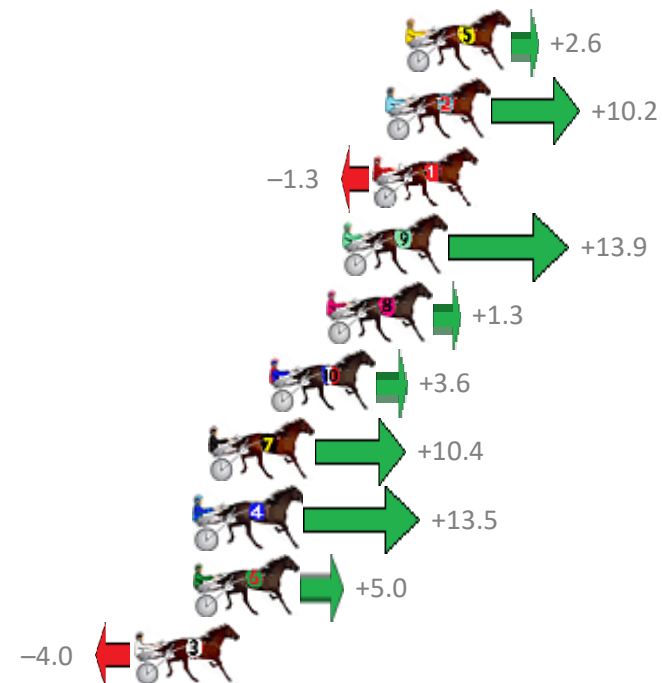

Albion Park Race 3 Distance 2138m

Saturday, 28 October 2017

Gross Time: 2:35.20 MileRate: 1:56.90 LeadTime: 37.90s First Qtr: 30.50s Second Qtr: 30.90s Third Qtr: 28.20s Fourth Qtr: 27.70s

No Horse	Plc	Margin	Time	800Time (W)	400 Time (W)
5 BETTABE PERFECT	1	0.0m	2:35.20	55.72s (1)	27.52s (1)
2 WITHALOTOFLUCK	2	0.8m	2:35.26	55.19s (1)	27.58s (2)
1 REDS JET STAR	3	1.3m	2:35.29	55.99s (0)	27.79s (0)
9 ANNIKA MAGIC	4	2.5m	2:35.37	54.93s (1)	27.07s (1)
8 DEANO ROBYN	5	3.1m	2:35.41	55.81s (0)	27.62s (0)
10 APPLAUSE	6	5.4m	2:35.57	55.65s (0)	27.46s (0)
7 LENNY THE LEGEND	7	7.8m	2:35.74	55.17s (2)	27.67s (2)
4 PHILANDERER	8	8.3m	2:35.77	54.96s (1)	27.39s (2)
6 DOLLARBILL	9	8.4m	2:35.78	55.55s (0)	27.33s (0)
3 MURANO	10	10.8m	2:35.95	56.18s (1)	27.95s (1)

Finish Position and metres gained from 800m

Trots Sectionals
Powered by
www.pjdata.com.au
Home of PJ Trots Analyser

The Racing Queensland Board (trading as Racing Queensland) and provider are not responsible for the completeness or accuracy of any of the information contained herein, and makes no representations about its suitability for any purpose.