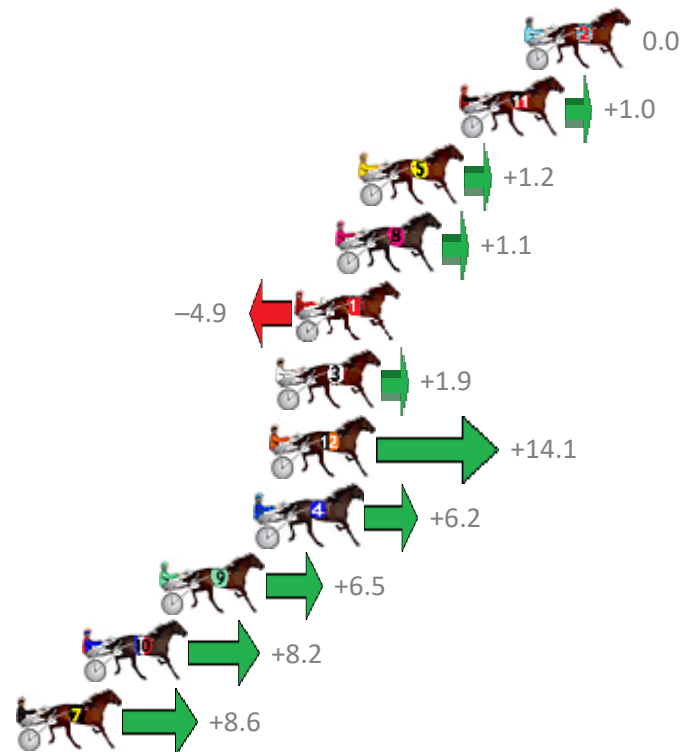

Albion Park Race 2 Distance 1660m

Saturday, 28 October 2017

Gross Time: 1:57.80 MileRate: 1:54.20 LeadTime: 3.40s First Qtr: 27.90s Second Qtr: 29.30s Third Qtr: 29.60s Fourth Qtr: 27.60s

No	Horse	Plc	Margin	Time	800Time (W)	400 Time (W)
2	CHAPTER ONE	1	0.0m	1:57.80	57.20s (0)	27.60s (0)
11	BODHI TREE	2	2.6m	1:57.98	57.13s (1)	27.61s (1)
5	WITH AUTHORITY	3	6.6m	1:58.26	57.11s (1)	27.68s (2)
8	MOONLIGHT EYRE	4	7.5m	1:58.32	57.12s (0)	27.51s (0)
1	NEVER DIE	5	9.1m	1:58.43	57.55s (0)	27.92s (0)
3	RIVERLEIGH ROCKET	6	9.9m	1:58.48	57.06s (1)	27.63s (1)
12	KURAHAUPO GAMBLER	7	10.1m	1:58.50	56.19s (2)	27.76s (3)
4	OCEANS PREDATOR	8	10.6m	1:58.53	56.76s (1)	27.50s (2)
9	ZENMACH	9	14.5m	1:58.80	56.74s (1)	27.58s (0)
10	GASMONEY	10	17.6m	1:59.01	56.61s (1)	27.31s (1)
7	IM NORMA JEAN	11	20.2m	1:59.19	56.59s (2)	27.81s (2)

Finish Position and metres gained from 800m

Trots Sectionals
Powered by
www.pjdata.com.au
Home of PJ Trots Analyser

The Racing Queensland Board (trading as Racing Queensland) and provider are not responsible for the completeness or accuracy of any of the information contained herein, and makes no representations about its suitability for any purpose.