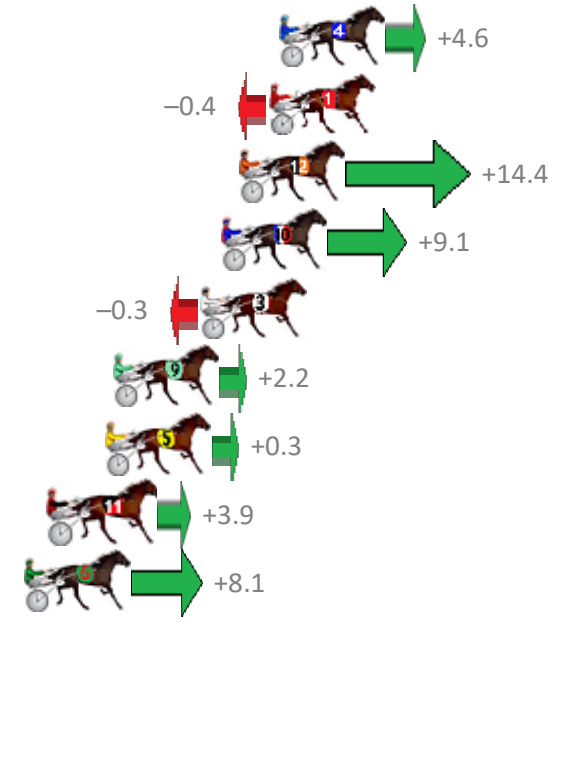

Albion Park Race 8 Distance 1660m

Saturday, 28 October 2017

Gross Time: 1:59.40 MileRate: 1:55.80 LeadTime: 3.40s First Qtr: 27.90s Second Qtr: 30.80s Third Qtr: 29.30s Fourth Qtr: 28.00s

No Horse	Plc	Margin	Time	800Time (W)	400 Time (W)
4 ROYAL COUNSEL	1	0.0m	1:59.40	56.97s (0)	27.68s (0)
1 ELMAUR JOY	2	0.4m	1:59.43	57.33s (0)	28.03s (0)
12 IOWNATURBO	3	1.6m	1:59.51	56.27s (1)	27.33s (2)
10 FIREBBY	4	2.3m	1:59.56	56.65s (1)	27.68s (2)
3 EVELYN JAY	5	3.1m	1:59.62	57.32s (1)	28.15s (1)
9 AUSSIE VISTA	6	6.6m	1:59.86	57.14s (0)	27.85s (0)
5 KATNISS	7	6.9m	1:59.88	57.28s (1)	28.12s (1)
11 NEVAEH	8	9.1m	2:00.04	57.02s (0)	27.73s (0)
6 MISS CATALINA	9	10.1m	2:00.11	56.72s (0)	27.67s (1)
7 JULIA MAC	10	26.6m	2:01.26	57.73s (1)	28.74s (2)
8 SHARDONS SHERALEE	11	46.9m	2:02.68	57.79s (0)	28.83s (0)

Finish Position and metres gained from 800m

Trots Sectionals
Powered by
www.pjdata.com.au
Home of PJ Trots Analyser

The Racing Queensland Board (trading as Racing Queensland) and provider are not responsible for the completeness or accuracy of any of the information contained herein, and makes no representations about its suitability for any purpose.