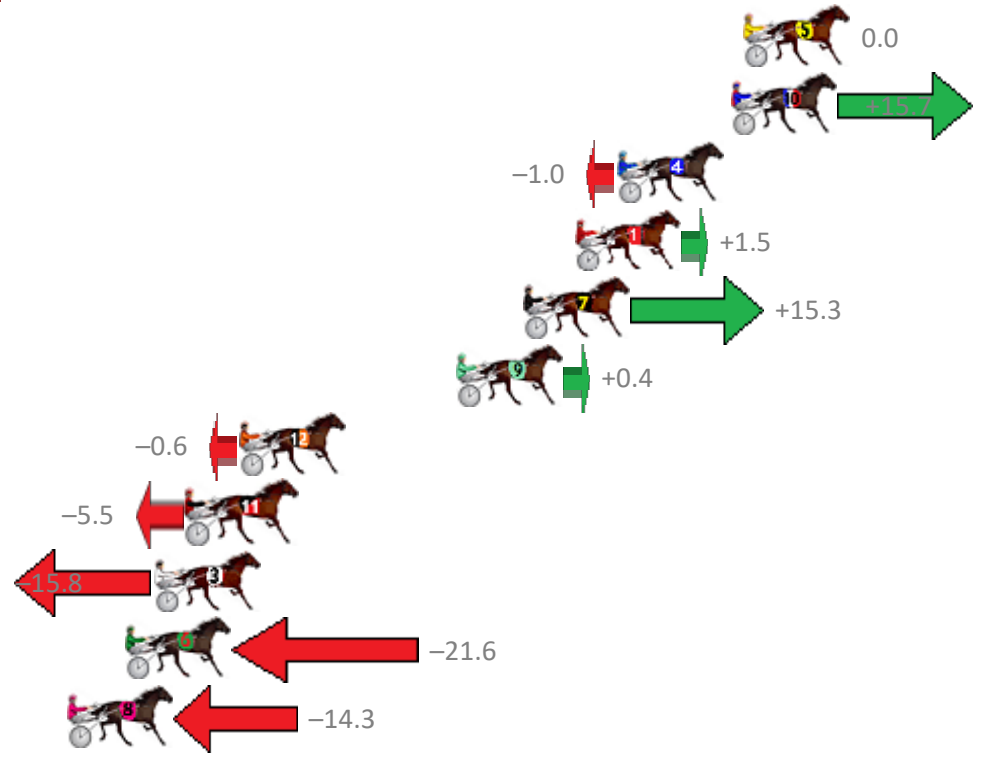

Albion Park Race 7 Distance 2138m

Saturday, 28 October 2017

Gross Time: 2:37.10 MileRate: 1:58.20 LeadTime: 37.50s First Qtr: 30.60s Second Qtr: 31.40s Third Qtr: 29.20s Fourth Qtr: 28.40s

No	Horse	Plc	Margin	Time	800Time (W)	400 Time (W)
5	MACHEASY	1	0.0m	2:37.10	57.60s (0)	28.40s (0)
10	WEEDONS EXPRESS	2	0.5m	2:37.14	56.47s (2)	27.81s (2)
4	LEVI JADE	3	5.0m	2:37.46	57.67s (0)	28.44s (0)
1	MODERN EDITION	4	6.7m	2:37.58	57.49s (0)	28.27s (0)
7	DONNY JONES	5	8.7m	2:37.72	56.50s (1)	28.07s (2)
9	GLOVEMAN GILLY	6	11.4m	2:37.91	57.57s (2)	28.88s (2)
12	RED ROCKER	7	20.0m	2:38.52	57.64s (1)	28.58s (1)
11	YES BROTHER YES	8	22.1m	2:38.67	58.00s (0)	28.99s (0)
3	ARCHIECANO	9	23.4m	2:38.76	58.74s (1)	29.48s (1)
6	GHOST GUM	10	24.6m	2:38.85	59.16s (1)	29.88s (1)
8	READILY	11	26.9m	2:39.01	58.63s (1)	29.43s (1)

Finish Position and metres gained from 800m

Trots Sectionals
Powered by
www.pjdata.com.au
Home of PJ Trots Analyser

The Racing Queensland Board (trading as Racing Queensland) and provider are not responsible for the completeness or accuracy of any of the information contained herein, and makes no representations about its suitability for any purpose.