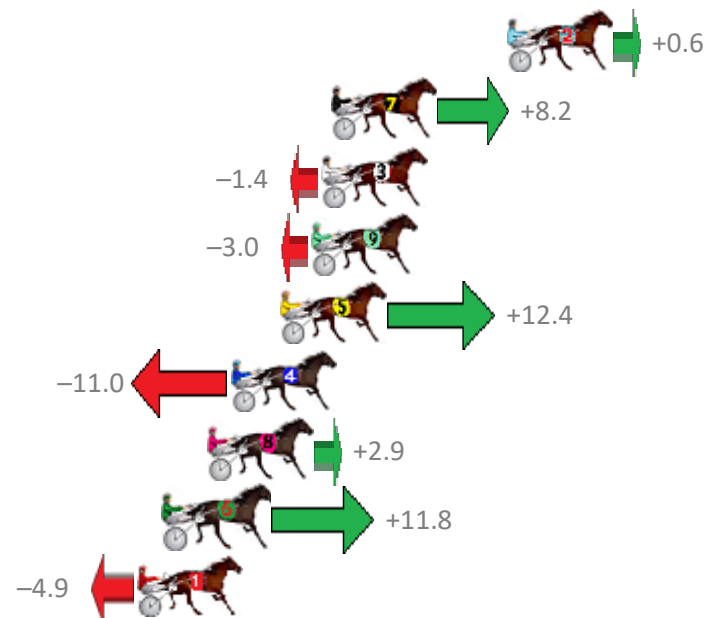

Redcliffe Race 2 Distance 1780m

Wednesday, 27 September 2017

Gross Time: 2:10.90 MileRate: 1:58.40 LeadTime: 11.30s First Qtr: 30.90s Second Qtr: 30.60s Third Qtr: 28.60s Fourth Qtr: 29.50s

No	Horse	Plc	Margin	Time	800Time (W)	400 Time (W)
2	WICKED TIME	1	0.0m	2:10.90	58.06s (0)	29.50s (0)
7	NUI TOC TIEN	2	7.0m	2:11.42	57.50s (0)	29.16s (0)
3	WASTE OF TIME	3	7.4m	2:11.45	58.20s (1)	29.72s (1)
9	RIVERBOAT PRINCE	4	7.8m	2:11.48	58.32s (2)	29.44s (1)
5	SPONDOOLEY	5	9.0m	2:11.56	57.20s (0)	28.97s (0)
4	WEEDONS EXPRESS	6	11.0m	2:11.71	58.90s (1)	30.30s (1)
8	LISAS LAWYER	7	11.9m	2:11.78	57.89s (1)	29.48s (2)
6	LONG ROAD TO FAME	8	13.6m	2:11.90	57.24s (1)	29.28s (1)
1	TURBO SAM	9	14.7m	2:11.98	58.46s (0)	30.07s (0)

Finish Position and metres gained from 800m

Trots Sectionals
Powered by
www.pjdata.com.au
Home of PJ Trots Analyser

The Racing Queensland Board (trading as Racing Queensland) and provider are not responsible for the completeness or accuracy of any of the information contained herein, and makes no representations about its suitability for any purpose.