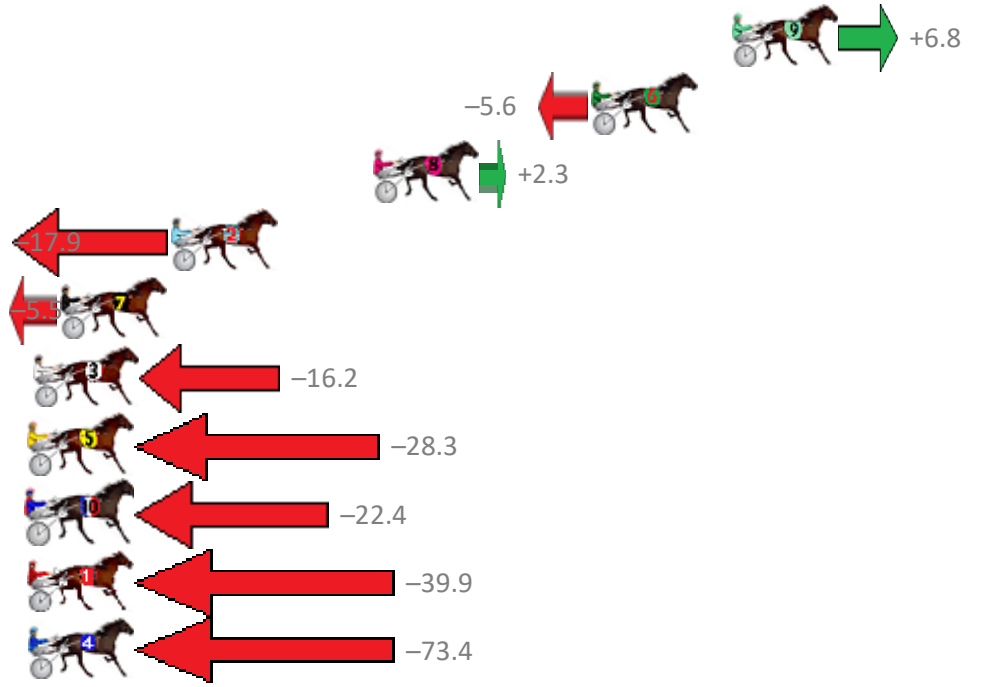

Redcliffe Race 5 Distance 1780m

Wednesday, 27 September 2017

Gross Time: 2:11.30 MileRate: 1:58.70 LeadTime: 11.40s First Qtr: 29.50s Second Qtr: 30.30s Third Qtr: 29.80s Fourth Qtr: 30.30s

No	Horse	Plc	Margin	Time	800Time (W)	400 Time (W)
9	CIRCLE LINE	1	0.0m	2:11.30	59.59s (1)	29.74s (2)
6	COAST WARNING	2	5.6m	2:11.72	60.52s (0)	30.72s (0)
8	BARON JUJON	3	14.3m	2:12.38	59.93s (1)	30.52s (2)
2	SANTASTIC PRINCESS	4	22.3m	2:12.99	61.44s (0)	31.61s (0)
7	PONOVER	5	26.7m	2:13.32	60.51s (1)	31.25s (1)
3	BOLD OUTLAW	6	27.8m	2:13.41	61.32s (1)	31.57s (0)
5	MISTER CHOMP	7	30.7m	2:13.63	62.23s (1)	32.37s (1)
10	PROBABLE CAUSE	8	48.2m	2:14.95	61.78s (1)	32.45s (1)
1	WILL ARMSTRONG	9	52.1m	2:15.25	63.10s (0)	32.82s (0)
4	RED CASTLE WARRIOR	10	101.4m	2:18.98	65.61s (0)	35.48s (0)

Finish Position and metres gained from 800m

Trots Sectionals
Powered by
www.pjdata.com.au
Home of PJ Trots Analyser

The Racing Queensland Board (trading as Racing Queensland) and provider are not responsible for the completeness or accuracy of any of the information contained herein, and makes no representations about its suitability for any purpose.