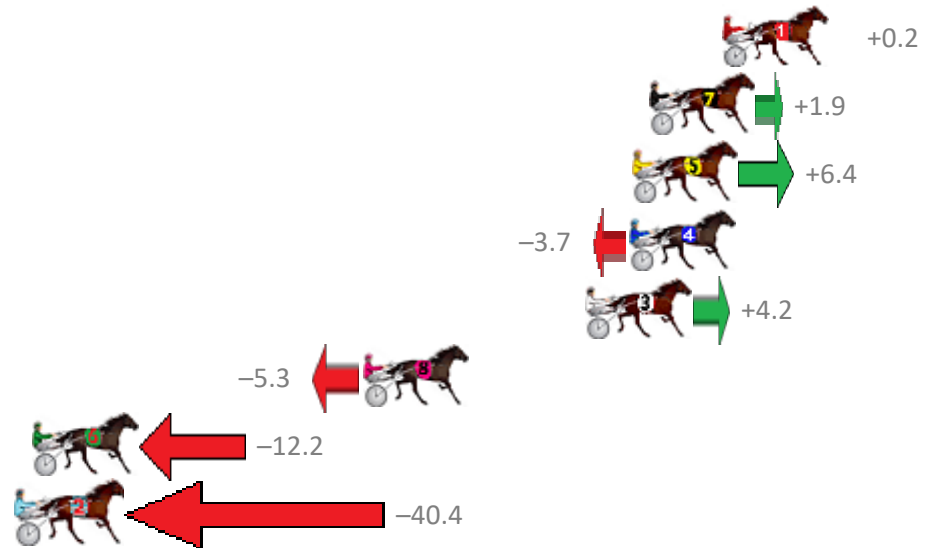

Redcliffe Race 1 Distance 2040m

Wednesday, 27 September 2017

Gross Time: 2:31.60 MileRate: 1:59.60 LeadTime: 31.70s First Qtr: 31.30s Second Qtr: 31.30s Third Qtr: 28.40s Fourth Qtr: 28.90s

No	Horse	Plc	Margin	Time	800Time (W)	400 Time (W)
1	WIN OR DIE	1	0.0m	2:31.60	57.29s (0)	28.89s (0)
7	CORPORAL LUNA	2	2.9m	2:31.81	57.16s (0)	28.76s (0)
5	NUREYEV	3	3.6m	2:31.86	56.84s (2)	29.04s (2)
4	MISTER ELEGANT	4	3.7m	2:31.87	57.57s (1)	29.17s (1)
3	RIVERLEIGH WILLIAM	5	5.4m	2:31.99	57.00s (0)	28.52s (0)
8	IMA SEA STORM	6	14.3m	2:32.63	57.68s (1)	29.23s (2)
6	LEXUS ON THE BEACH	7	27.4m	2:33.58	58.17s (2)	29.00s (0)
2	DRIVE THE DREAM	8	45.0m	2:34.85	60.19s (1)	31.36s (1)

Finish Position and metres gained from 800m

Trots Sectionals
Powered by
www.pjdata.com.au
Home of PJ Trots Analyser

The Racing Queensland Board (trading as Racing Queensland) and provider are not responsible for the completeness or accuracy of any of the information contained herein, and makes no representations about its suitability for any purpose.