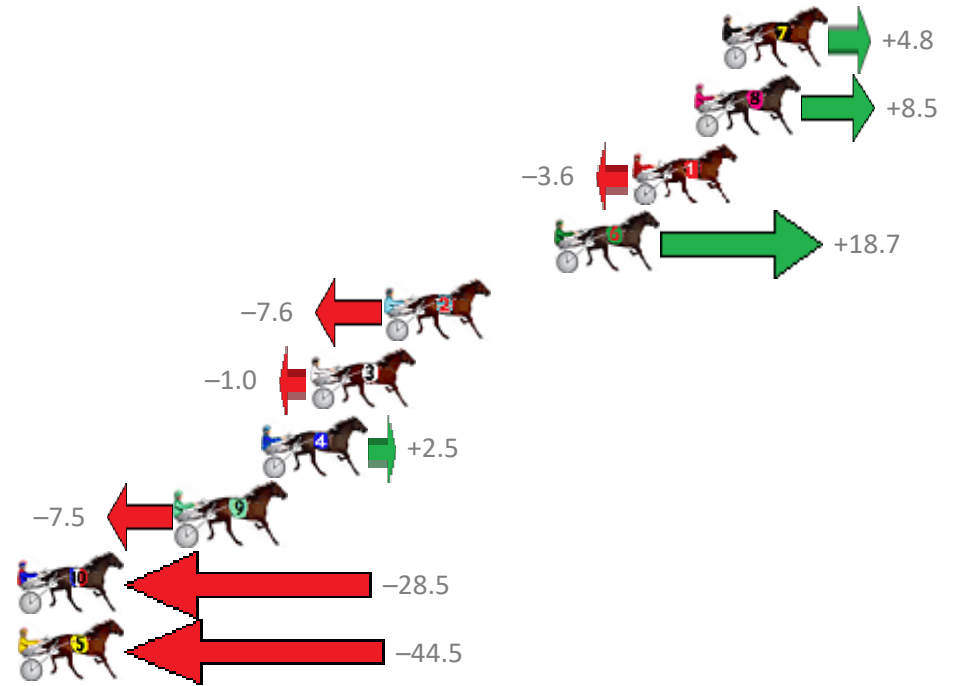

Redcliffe Race 3 Distance 2040m

Wednesday, 27 September 2017

Gross Time: 2:31.00 MileRate: 1:59.10 LeadTime: 30.10s First Qtr: 30.70s Second Qtr: 29.30s Third Qtr: 29.60s Fourth Qtr: 31.30s

No	Horse	Plc	Margin	Time	800Time (W)	400 Time (W)
7	GOOD FEELINGS	1	0.0m	2:31.00	60.53s (0)	30.96s (0)
8	ZALTA	2	1.1m	2:31.09	60.25s (0)	30.70s (0)
1	DONNY JONES	3	3.6m	2:31.28	61.17s (0)	31.58s (0)
6	TRENTLEIGH	4	6.7m	2:31.52	59.48s (1)	30.49s (2)
2	RAZEN TROUBLE	5	13.4m	2:32.05	61.48s (1)	31.83s (2)
3	ANNAS BEST	6	16.4m	2:32.28	60.98s (1)	31.16s (0)
4	ILLAWONG LIVELY	7	18.3m	2:32.43	60.71s (1)	30.93s (1)
9	MR BOSLEY	8	21.7m	2:32.70	61.47s (0)	31.93s (0)
10	NO CONFESSION	9	28.5m	2:33.23	63.07s (1)	33.25s (1)
5	DIXIE TRIX	10	55.3m	2:35.33	64.29s (1)	34.41s (1)

Finish Position and metres gained from 800m

Trots Sectionals
Powered by
www.pjdata.com.au
Home of PJ Trots Analyser

The Racing Queensland Board (trading as Racing Queensland) and provider are not responsible for the completeness or accuracy of any of the information contained herein, and makes no representations about its suitability for any purpose.