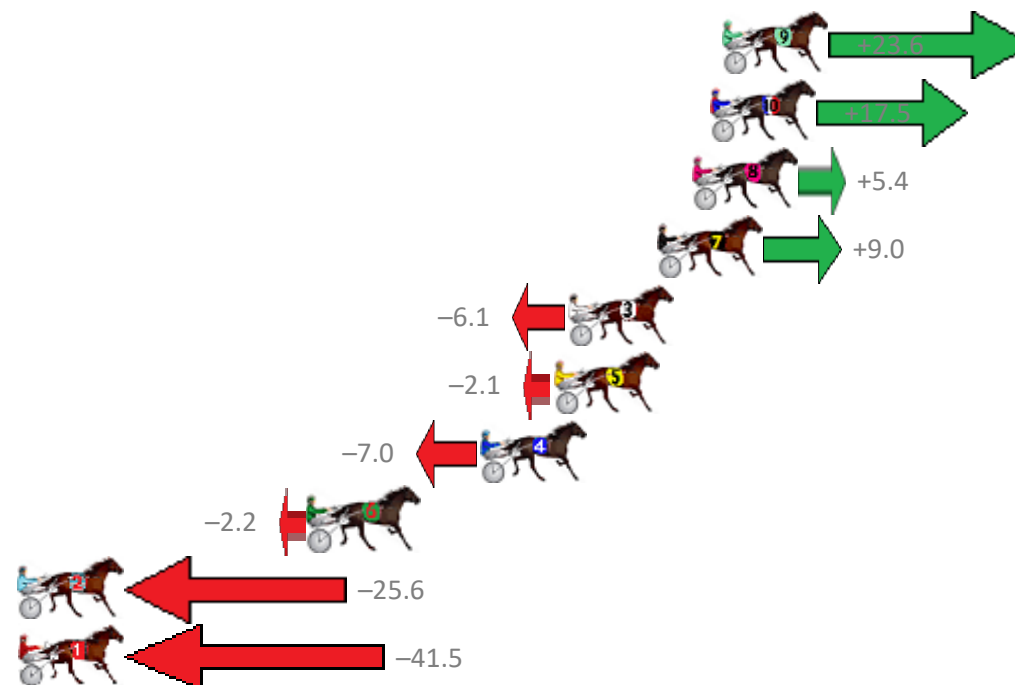

Redcliffe Race 6 Distance 1780m

Wednesday, 27 September 2017

Gross Time: 2:12.10 MileRate: 1:59.50 LeadTime: 11.40s First Qtr: 29.20s Second Qtr: 30.90s Third Qtr: 29.60s Fourth Qtr: 31.00s

No Horse	Plc	Margin	Time	800Time (W)	400 Time (W)
9 OSCARS GLORY	1	0.0m	2:12.10	58.81s (1)	29.85s (3)
10 LIGHTHORSE	2	0.5m	2:12.14	59.27s (2)	30.14s (2)
8 LIVE IN STYLE	3	1.2m	2:12.19	60.19s (2)	30.95s (2)
7 RHIANNON SHANNON	4	2.6m	2:12.30	59.92s (2)	30.67s (2)
3 I AM ANDY	5	6.1m	2:12.57	61.06s (0)	31.47s (0)
5 MONKSEATON	6	6.7m	2:12.62	60.76s (0)	31.16s (0)
4 SUMMER MONEY	7	9.6m	2:12.84	61.13s (1)	31.68s (1)
6 BETONTHEBAY	8	16.4m	2:13.37	60.77s (0)	31.05s (1)
2 TESSA BEAR	9	33.0m	2:14.66	62.54s (1)	32.60s (0)
1 MACS CHOICE	10	50.7m	2:16.03	63.74s (0)	33.47s (0)

Finish Position and metres gained from 800m

Trots Sectionals
Powered by
www.pjdata.com.au
Home of PJ Trots Analyser

The Racing Queensland Board (trading as Racing Queensland) and provider are not responsible for the completeness or accuracy of any of the information contained herein, and makes no representations about its suitability for any purpose.