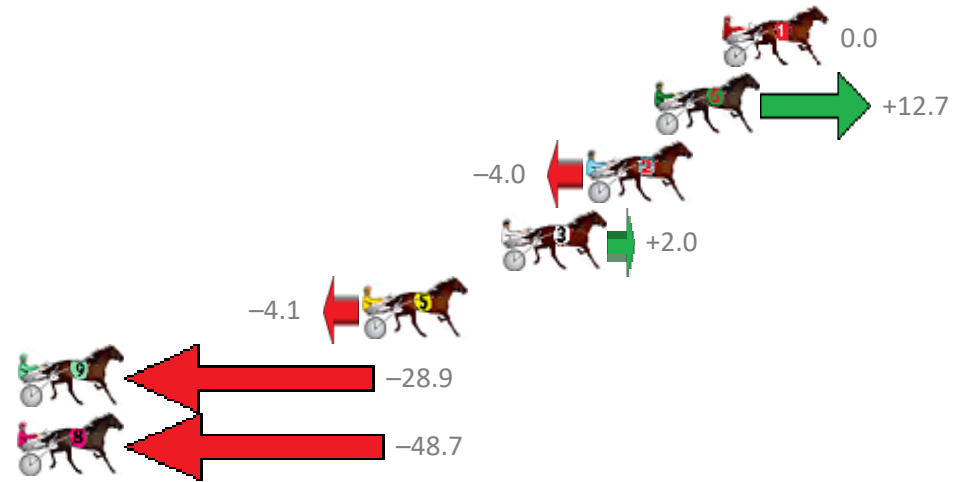

Redcliffe Race 4 Distance 1780m

Wednesday, 27 September 2017

Gross Time: 2:10.90 MileRate: 1:58.40 LeadTime: 11.60s First Qtr: 29.80s Second Qtr: 30.30s Third Qtr: 28.90s Fourth Qtr: 30.30s

No	Horse	Plc	Margin	Time	800Time (W)	400 Time (W)
1	FUI FUI	1	0.0m	2:10.90	59.20s (0)	30.30s (0)
6	IMA TOP TYCOON	2	2.7m	2:11.10	58.26s (1)	30.13s (2)
2	XTRAORDINARY LOMB	3	5.4m	2:11.31	59.50s (1)	30.54s (1)
3	LYKA VERSION	4	8.8m	2:11.57	59.05s (1)	30.04s (1)
5	ANDIAMO EL FERRARI	5	14.3m	2:11.98	59.50s (0)	29.99s (1)
9	WEASEL	6	34.9m	2:13.54	61.34s (1)	32.40s (0)
8	VILLAGE TREASURE	7	54.3m	2:15.01	62.80s (0)	32.93s (0)

Finish Position and metres gained from 800m

Trots Sectionals
Powered by
www.pjdata.com.au
Home of PJ Trots Analyser

The Racing Queensland Board (trading as Racing Queensland) and provider are not responsible for the completeness or accuracy of any of the information contained herein, and makes no representations about its suitability for any purpose.