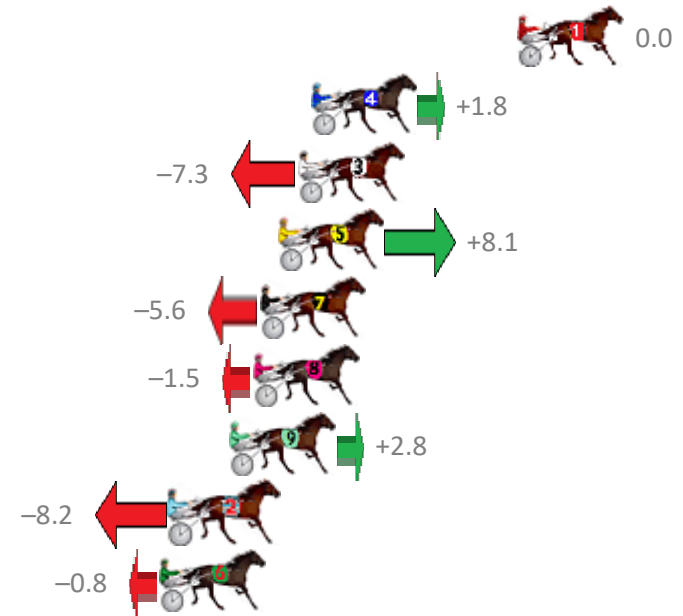

Redcliffe Race 7 Distance 1780m

Wednesday, 27 September 2017

Gross Time: 2:14.60 MileRate: 2:01.70 LeadTime: 11.60s First Qtr: 30.50s Second Qtr: 33.10s Third Qtr: 30.60s Fourth Qtr: 28.80s

No Horse	Plc	Margin	Time	800Time (W)	400 Time (W)
1 ARBIT MAJOR	1	0.0m	2:14.60	59.40s (0)	28.80s (0)
4 REAL KNUCKY	2	8.2m	2:15.19	59.27s (1)	28.71s (1)
3 PANDORAS DIAMOND	3	8.7m	2:15.23	59.94s (1)	29.41s (1)
5 BUBBALOOBAH	4	9.5m	2:15.28	58.80s (2)	29.37s (2)
7 ITS ALL GO	5	10.2m	2:15.33	59.82s (0)	29.10s (0)
8 ELZBOY	6	10.5m	2:15.36	59.51s (0)	28.78s (0)
9 LYNCHMAN	7	11.4m	2:15.42	59.19s (1)	29.20s (2)
2 MAKE A POINT	8	13.8m	2:15.59	60.01s (1)	29.45s (1)
6 FLASHING GOOD TIME	9	14.2m	2:15.62	59.46s (0)	28.66s (0)

Finish Position and metres gained from 800m

Trots Sectionals
Powered by
www.pjdata.com.au
Home of PJ Trots Analyser

The Racing Queensland Board (trading as Racing Queensland) and provider are not responsible for the completeness or accuracy of any of the information contained herein, and makes no representations about its suitability for any purpose.