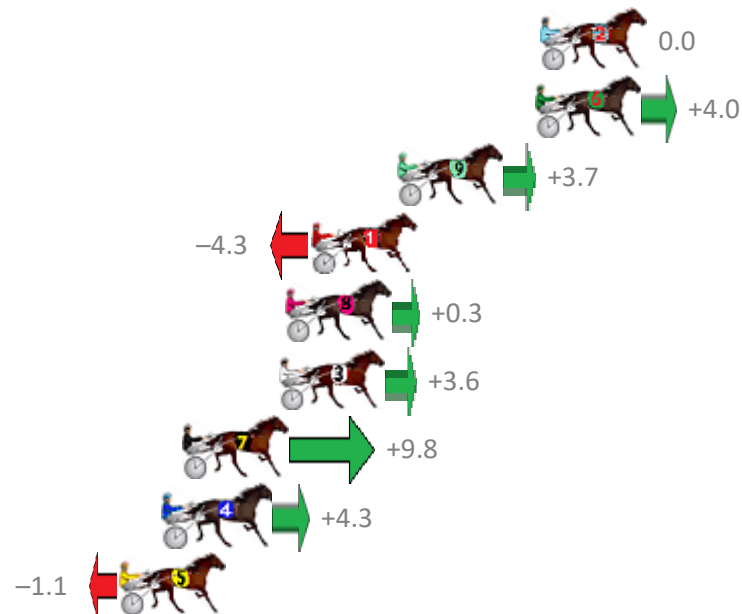

Albion Park Race 8 Distance 1660m

Saturday, 23 September 2017

Gross Time: 1:57.20 MileRate: 1:53.70 LeadTime: 3.50s First Qtr: 28.40s Second Qtr: 29.40s Third Qtr: 27.50s Fourth Qtr: 28.40s

No	Horse	Plc	Margin	Time	800Time (W)	400 Time (W)
2	SECRET SMILE	1	0.0m	1:57.20	55.90s (0)	28.40s (0)
6	COUNTDOWN	2	0.2m	1:57.21	55.62s (1)	28.17s (1)
9	APPLAUSE	3	5.7m	1:57.60	55.64s (1)	28.22s (1)
1	DUKE JUJON	4	9.1m	1:57.85	56.20s (0)	28.63s (0)
8	MAJOR SCORE	5	10.1m	1:57.92	55.88s (0)	28.32s (0)
3	MIDNIGHT PROWLER	6	10.4m	1:57.94	55.65s (1)	28.26s (1)
7	USANE FLASH	7	14.2m	1:58.21	55.22s (1)	28.16s (2)
4	SWEET AS CANDY	8	14.9m	1:58.26	55.60s (1)	28.53s (2)
5	FOURS ENUF TAS	9	16.7m	1:58.39	55.98s (0)	28.42s (0)

Finish Position and metres gained from 800m

Trots Sectionals
Powered by
www.pjdata.com.au
Home of PJ Trots Analyser

The Racing Queensland Board (trading as Racing Queensland) and provider are not responsible for the completeness or accuracy of any of the information contained herein, and makes no representations about its suitability for any purpose.