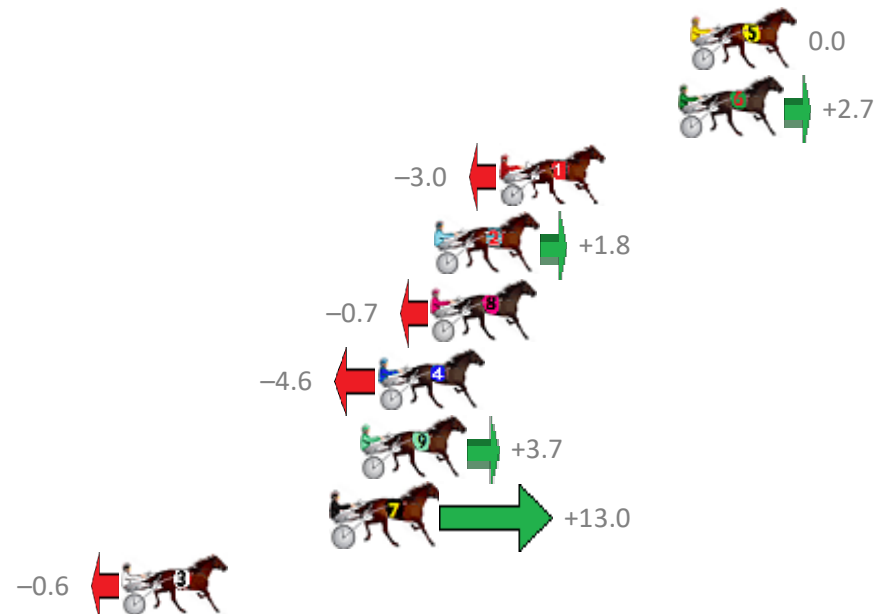

Albion Park Race 10 Distance 1660m

Saturday, 23 September 2017

Gross Time: 2:02.20 MileRate: 1:58.50 LeadTime: 3.60s First Qtr: 28.60s Second Qtr: 32.00s Third Qtr: 29.60s Fourth Qtr: 28.40s

No	Horse	Plc	Margin	Time	800Time (W)	400 Time (W)
5	RELEVEN DREAM	1	0.0m	2:02.20	58.00s (0)	28.40s (0)
6	OUR OVERANOVA	2	0.5m	2:02.24	57.80s (1)	28.17s (1)
1	TAIMATE SUCCESS	3	7.6m	2:02.74	58.22s (0)	28.50s (0)
2	GIACOMO	4	10.2m	2:02.92	57.87s (1)	28.19s (1)
8	MR MAYFLY	5	10.3m	2:02.93	58.05s (0)	28.36s (0)
4	MONORAIL	6	12.4m	2:03.08	58.33s (1)	28.66s (1)
9	SENITAS SUCCESS	7	13.1m	2:03.13	57.73s (1)	28.07s (1)
7	LAVROS SEGIL	8	14.2m	2:03.21	57.06s (1)	28.29s (2)
3	REINE DES GITANS	9	22.6m	2:03.80	58.04s (1)	28.41s (2)

Finish Position and metres gained from 800m

Trots Sectionals
Powered by
www.pjdata.com.au
Home of PJ Trots Analyser

The Racing Queensland Board (trading as Racing Queensland) and provider are not responsible for the completeness or accuracy of any of the information contained herein, and makes no representations about its suitability for any purpose.