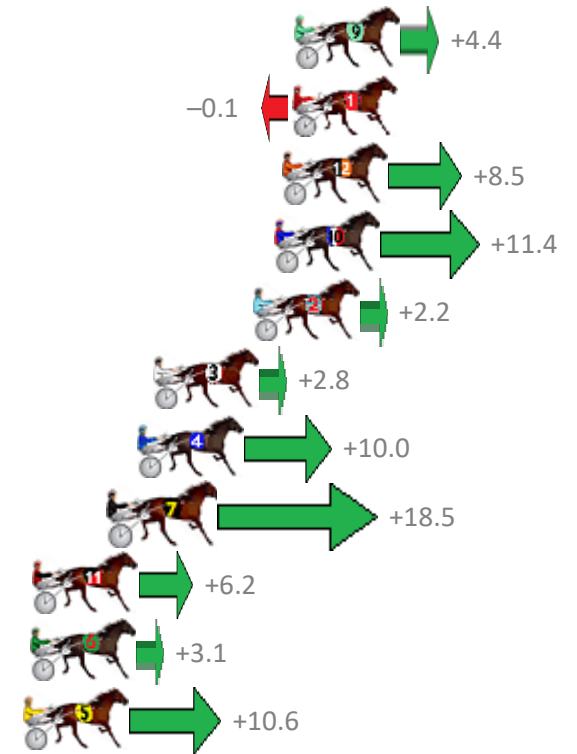

Albion Park Race 5 Distance 1660m

Saturday, 23 September 2017

Gross Time: 1:59.30 MileRate: 1:55.70 LeadTime: 3.40s First Qtr: 26.50s Second Qtr: 32.00s Third Qtr: 28.80s Fourth Qtr: 28.60s

No	Horse	Plc	Margin	Time	800Time (W)	400 Time (W)
9	ALTA SURREAL	1	0.0m	1:59.30	57.08s (0)	28.30s (0)
1	PANTHEON	2	0.1m	1:59.31	57.41s (0)	28.61s (0)
12	MAGNUSSEN	3	0.5m	1:59.34	56.79s (0)	28.02s (0)
10	POMPIDOU	4	0.8m	1:59.36	56.58s (2)	28.37s (2)
2	SPORTS CHATON	5	1.6m	1:59.41	57.24s (1)	28.63s (1)
3	LIVING GRAND	6	5.6m	1:59.70	57.20s (1)	28.53s (1)
4	KARLOO MAC	7	6.2m	1:59.74	56.68s (1)	28.24s (1)
7	FIRE AND ICE	8	7.3m	1:59.82	56.07s (1)	27.88s (3)
11	MAJOR MONTANA	9	10.4m	2:00.04	56.96s (2)	28.70s (2)
6	CRUISIN CARL	10	10.5m	2:00.05	57.18s (0)	28.36s (0)
5	RIVERLEIGH JEFF	11	10.8m	2:00.07	56.64s (1)	28.41s (2)

Finish Position and metres gained from 800m

Trots Sectionals
Powered by
www.pjdata.com.au
Home of PJ Trots Analyser

The Racing Queensland Board (trading as Racing Queensland) and provider are not responsible for the completeness or accuracy of any of the information contained herein, and makes no representations about its suitability for any purpose.