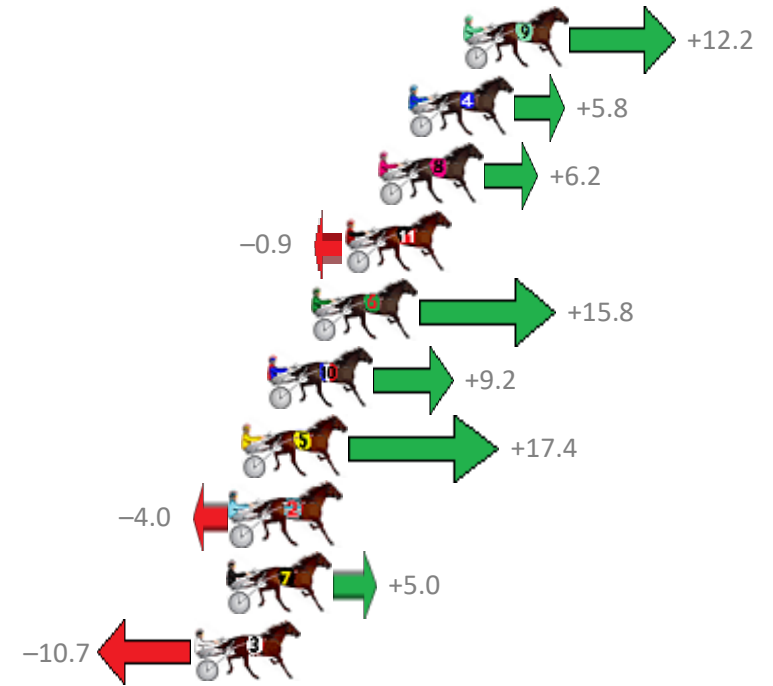

Albion Park Race 3 Distance 1660m

Saturday, 23 September 2017

Gross Time: 2:00.10 MileRate: 1:56.40 LeadTime: 3.60s First Qtr: 28.70s Second Qtr: 31.40s Third Qtr: 29.50s Fourth Qtr: 26.90s

No Horse	Plc	Margin	Time	800Time (W)	400 Time (W)
9 THREO	1	0.0m	2:00.10	55.54s (1)	26.68s (2)
4 OUR HI JINX	2	2.2m	2:00.25	55.99s (1)	26.73s (1)
8 MONTANA FALCON	3	3.4m	2:00.33	55.96s (0)	26.54s (0)
11 TALLYHO BROMAC	4	4.7m	2:00.42	56.46s (1)	27.20s (1)
6 JESTER OH JESTER	5	6.0m	2:00.50	55.29s (1)	26.27s (1)
10 BLUE POINTER	6	7.8m	2:00.62	55.75s (1)	26.71s (1)
5 OVERLAP	7	8.8m	2:00.69	55.17s (1)	26.13s (1)
2 WESTERN BLAZE	8	9.2m	2:00.72	56.68s (0)	27.21s (0)
7 POLISHED ROCKS	9	9.4m	2:00.73	56.05s (0)	26.63s (0)
3 MAJESTIC MACH	10	10.7m	2:00.82	57.15s (0)	27.62s (0)

Finish Position and metres gained from 800m

Trots Sectionals
Powered by
www.pjdata.com.au
Home of PJ Trots Analyser

The Racing Queensland Board (trading as Racing Queensland) and provider are not responsible for the completeness or accuracy of any of the information contained herein, and makes no representations about its suitability for any purpose.