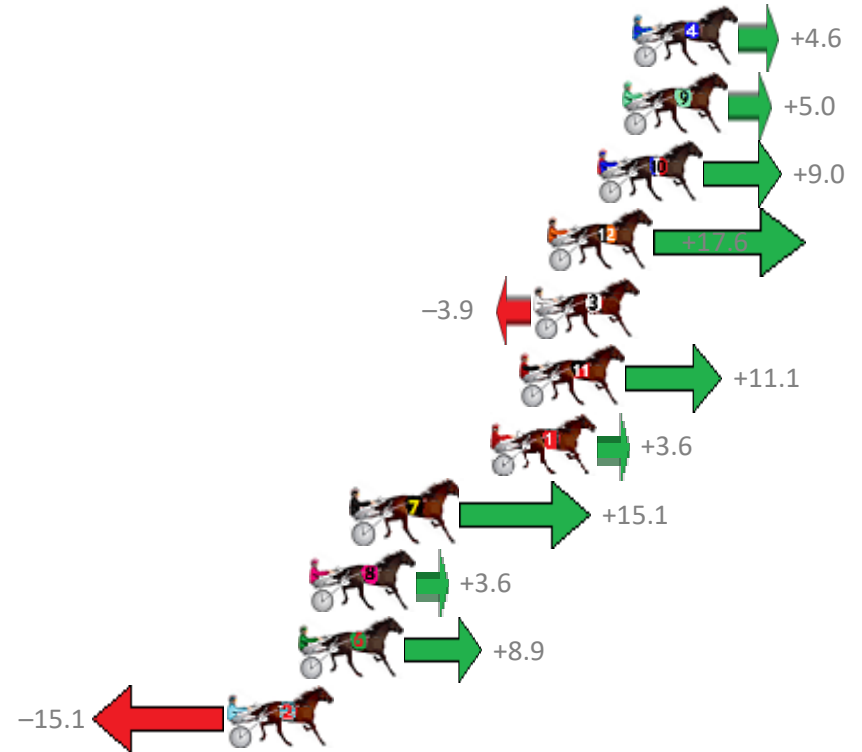

Albion Park Race 4 Distance 1660m

Saturday, 23 September 2017

Gross Time: 1:56.00 MileRate: 1:52.40 LeadTime: 3.60s First Qtr: 27.00s Second Qtr: 28.90s Third Qtr: 27.70s Fourth Qtr: 28.80s

No Horse	Plc	Margin	Time	800Time (W)	400 Time (W)
4 THE SHADY ONE	1	0.0m	1:56.00	56.18s (0)	28.43s (0)
9 WITHALOTOFLUCK	2	0.4m	1:56.03	56.15s (1)	28.45s (1)
10 MURANO	3	1.4m	1:56.10	55.86s (1)	28.24s (2)
12 KETUT	4	3.4m	1:56.24	55.26s (1)	27.71s (1)
3 REMEMBER RUBY	5	3.9m	1:56.28	56.78s (0)	29.08s (0)
11 PHILANDERER	6	4.5m	1:56.32	55.72s (1)	28.10s (1)
1 LENNY THE LEGEND	7	5.6m	1:56.40	56.25s (0)	28.45s (0)
7 DOLLARBILL	8	11.1m	1:56.80	55.43s (1)	27.93s (1)
8 HEREIAM	9	12.8m	1:56.92	56.25s (0)	28.40s (0)
6 SICILIAN SLUMBER	10	13.3m	1:56.96	55.87s (0)	28.06s (0)
2 DIESEL SHANNON	11	16.1m	1:57.16	57.57s (1)	29.90s (1)

Finish Position and metres gained from 800m

Trots Sectionals
Powered by
www.pjdata.com.au
Home of PJ Trots Analyser

The Racing Queensland Board (trading as Racing Queensland) and provider are not responsible for the completeness or accuracy of any of the information contained herein, and makes no representations about its suitability for any purpose.