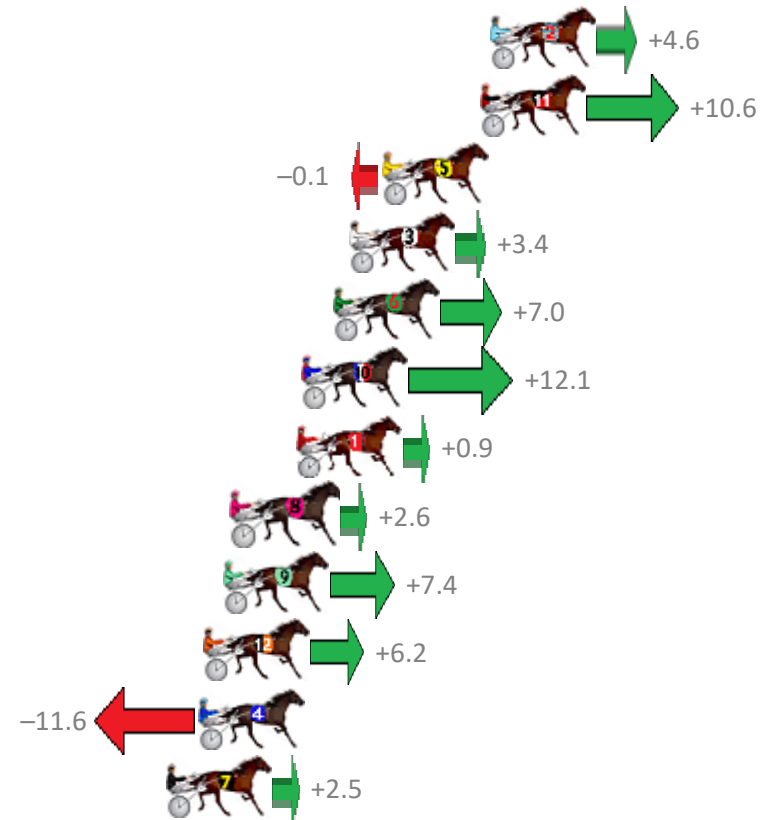

Albion Park Race 6 Distance 1660m

Saturday, 23 September 2017

Gross Time: 2:00.30 MileRate: 1:56.60 LeadTime: 3.60s First Qtr: 27.40s Second Qtr: 31.50s Third Qtr: 29.60s Fourth Qtr: 28.20s

NoHorse	Plc	Margin	Time	800Time (W)	400 Time (W)
2 MAGOOGAN	1	0.0m	2:00.30	57.47s (1)	28.20s (1)
11 THE DUKE DOWNUNDE	2	0.4m	2:00.33	57.03s (2)	28.14s (2)
5 GLOWING COURAGE	3	4.3m	2:00.60	57.81s (0)	28.18s (0)
3 PROJECTILE	4	5.6m	2:00.69	57.55s (1)	28.17s (2)
6 RAZEN TROUBLE	5	6.2m	2:00.74	57.29s (1)	27.99s (1)
10 FRANCO NEPIA	6	7.5m	2:00.83	56.93s (2)	27.95s (2)
1 CROWNING GLORY	7	7.7m	2:00.84	57.73s (0)	28.08s (0)
8 LONG ROAD TO FAME	8	10.2m	2:01.02	57.61s (0)	27.92s (0)
9 ROCKY CARRINGTON	9	10.6m	2:01.05	57.27s (1)	27.85s (1)
12 CORRINYAH CONMAN	10	11.4m	2:01.10	57.35s (0)	27.69s (0)
4 SURFACE TO AIR	11	11.6m	2:01.12	58.64s (0)	29.00s (0)
7 MAJOR STRIKE	12	12.9m	2:01.21	57.62s (2)	28.64s (3)

Finish Position and metres gained from 800m

Trots Sectionals
Powered by
www.pjdata.com.au
Home of PJ Trots Analyser

The Racing Queensland Board (trading as Racing Queensland) and provider are not responsible for the completeness or accuracy of any of the information contained herein, and makes no representations about its suitability for any purpose.