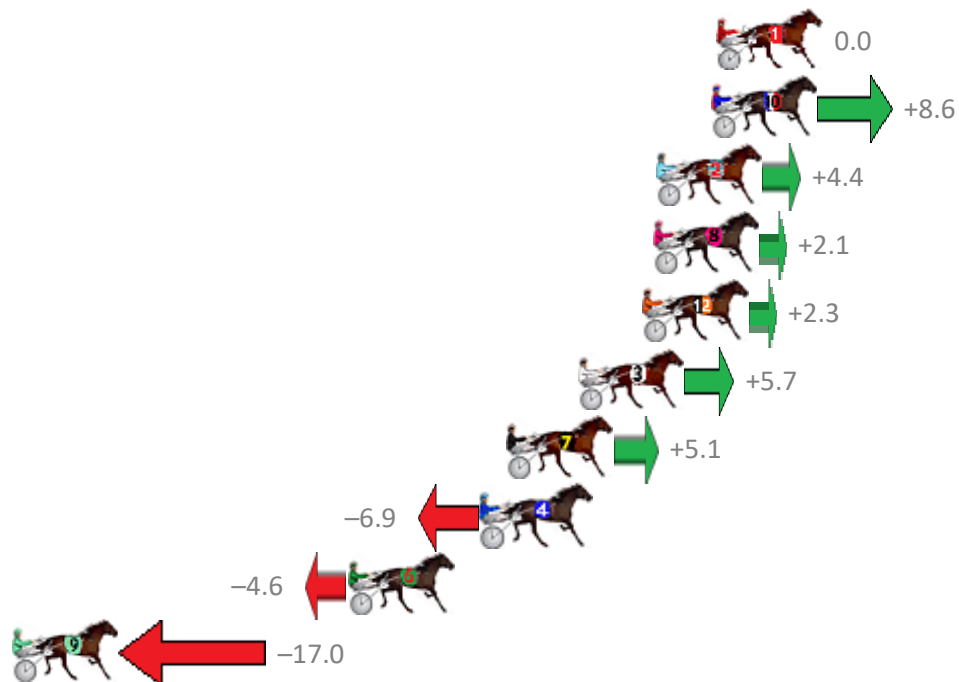

Albion Park Race 7 Distance 1660m

Saturday, 23 September 2017

Gross Time: 1:59.60 MileRate: 1:55.90 LeadTime: 3.70s First Qtr: 27.80s Second Qtr: 31.30s Third Qtr: 28.40s Fourth Qtr: 28.40s

No	Horse	Plc	Margin	Time	800Time (W)	400 Time (W)
1	WICKED TIME	1	0.0m	1:59.60	56.80s (0)	28.40s (0)
10	KATNISS	2	0.2m	1:59.61	56.19s (0)	27.69s (0)
2	ASHLEYS ANGEL	3	2.4m	1:59.77	56.49s (1)	28.09s (1)
8	ONE TO TANGO	4	2.5m	1:59.78	56.65s (0)	28.21s (0)
12	IOWNATURBO	5	2.9m	1:59.81	56.64s (2)	28.44s (2)
3	AUSSIE VISTA	6	5.5m	1:59.99	56.40s (1)	27.98s (1)
7	CALL ME YOURS	7	8.3m	2:00.19	56.44s (0)	27.94s (0)
4	KASH	8	9.3m	2:00.26	57.29s (1)	28.92s (1)
6	SACHE GIRL	9	14.6m	2:00.64	57.13s (2)	28.87s (2)
9	SOMETHINGS SIZZLIN	10	31.6m	2:01.84	58.01s (2)	29.39s (2)

Finish Position and metres gained from 800m

Trots Sectionals
Powered by
www.pjdata.com.au
Home of PJ Trots Analyser

The Racing Queensland Board (trading as Racing Queensland) and provider are not responsible for the completeness or accuracy of any of the information contained herein, and makes no representations about its suitability for any purpose.