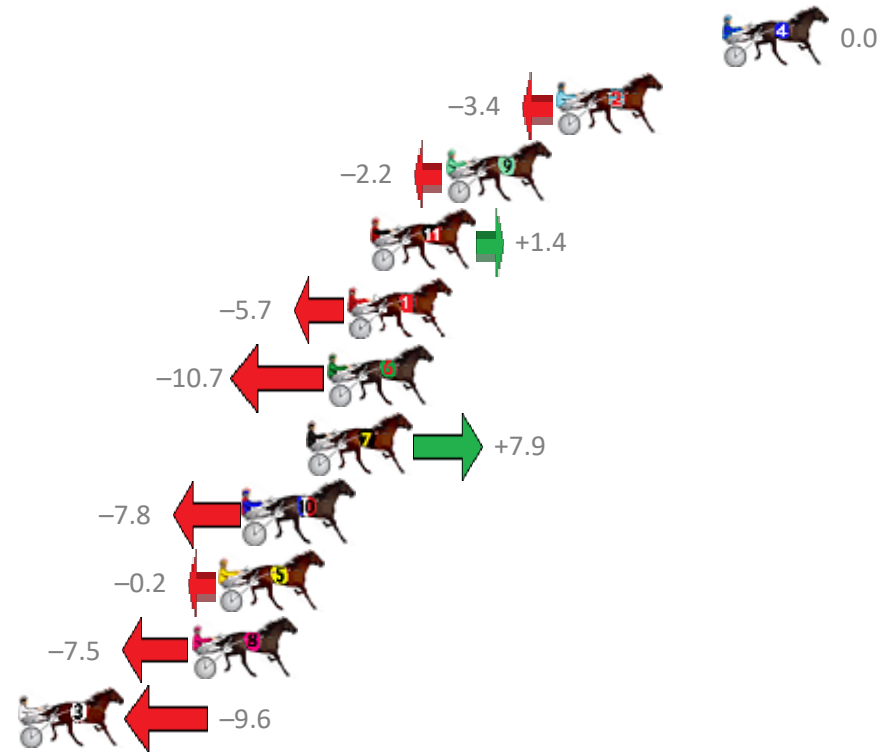

Albion Park Race 1 Distance 1660m

Saturday, 23 September 2017

Gross Time: 1:56.40 MileRate: 1:52.80 LeadTime: 3.60s First Qtr: 26.90s Second Qtr: 30.60s Third Qtr: 27.90s Fourth Qtr: 27.40s

No Horse	Plc	Margin	Time	800Time (W)	400 Time (W)
4 DEANO ROBYN	1	0.0m	1:56.40	55.30s (0)	27.40s (0)
2 WRITTEN IN RED	2	6.6m	1:56.85	55.54s (1)	27.66s (1)
9 ANNIKA MAGIC	3	11.0m	1:57.15	55.45s (1)	27.61s (1)
11 MAJORS BLUE JEAN	4	14.0m	1:57.36	55.20s (2)	27.63s (2)
1 KARLOO TEN SEVENTY	5	14.9m	1:57.42	55.69s (0)	27.71s (0)
6 THE SMILER	6	15.7m	1:57.48	56.04s (0)	28.06s (0)
7 CROFT BAY	7	16.5m	1:57.53	54.75s (2)	27.20s (2)
10 VILLAGE WITCH	8	19.0m	1:57.70	55.84s (2)	28.28s (2)
5 FLOYD MAYWEATHER	9	20.0m	1:57.77	55.31s (2)	27.76s (2)
8 LIKEALLOFUS	10	21.1m	1:57.85	55.82s (0)	27.75s (0)
3 STRAWBERRY COURAG	11	34.6m	1:58.77	55.96s (1)	28.18s (1)

Finish Position and metres gained from 800m

Trots Sectionals
Powered by
www.pjdata.com.au
Home of PJ Trots Analyser

The Racing Queensland Board (trading as Racing Queensland) and provider are not responsible for the completeness or accuracy of any of the information contained herein, and makes no representations about its suitability for any purpose.