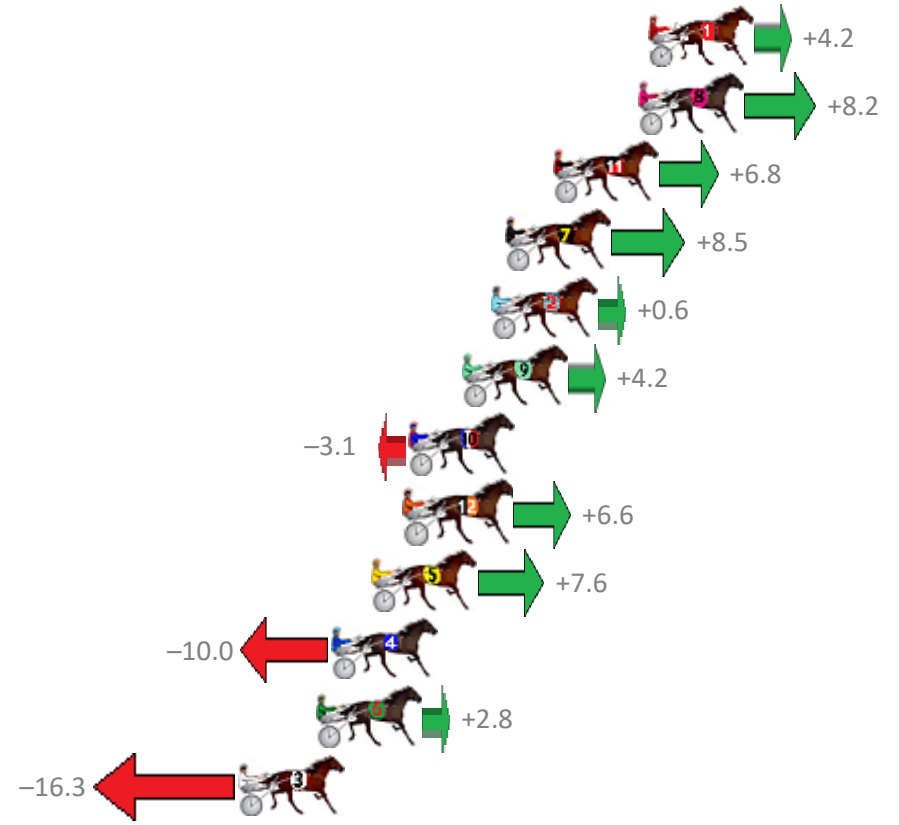

Albion Park Race 2 Distance 2138m

Saturday, 23 September 2017

Gross Time: 2:33.60 MileRate: 1:55.60 LeadTime: 37.60s First Qtr: 29.80s Second Qtr: 29.80s Third Qtr: 28.10s Fourth Qtr: 28.30s

NoHorse	Plc	Margin	Time	800Time (W)	400 Time (W)
1 ONEDIN HIGHLANDER	1	0.0m	2:33.60	56.10s (0)	28.24s (0)
8 MAKE A STATEMENT	2	0.4m	2:33.63	55.82s (0)	27.95s (0)
11 FEEL THE COURAGE	3	3.8m	2:33.87	55.92s (2)	28.13s (3)
7 IM JOHNNY JET	4	5.7m	2:34.00	55.80s (0)	27.95s (0)
2 THE CHARGING MOA	5	6.2m	2:34.04	56.36s (1)	28.43s (2)
9 MACHIN OUT	6	7.4m	2:34.12	56.10s (1)	28.22s (2)
10 LANCELOT BROMAC	7	9.5m	2:34.27	56.62s (2)	28.84s (3)
12 CORPORAL LUNA	8	9.6m	2:34.28	55.93s (1)	28.07s (2)
5 RORY MACH	9	11.0m	2:34.38	55.86s (0)	27.97s (0)
4 OUTLAW FELLA	10	12.6m	2:34.49	57.11s (1)	29.18s (2)
6 SUMMERTIME LIZZIE	11	13.2m	2:34.53	56.20s (2)	28.46s (3)
3 SMILING ARMADA	12	16.3m	2:34.75	57.55s (0)	29.45s (1)

Finish Position and metres gained from 800m

Trots Sectionals
Powered by
www.pjdata.com.au
Home of PJ Trots Analyser

The Racing Queensland Board (trading as Racing Queensland) and provider are not responsible for the completeness or accuracy of any of the information contained herein, and makes no representations about its suitability for any purpose.