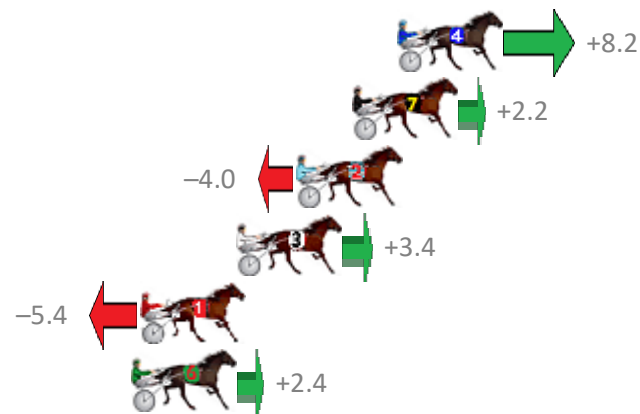

Albion Park Race 9 Distance 1660m

Saturday, 23 September 2017

Gross Time: 1:56.40 MileRate: 1:52.80 LeadTime: 3.50s First Qtr: 27.90s Second Qtr: 29.60s Third Qtr: 27.70s Fourth Qtr: 27.70s

No Horse	Plc	Margin	Time	800Time (W)	400 Time (W)
4 MAJESTIC MAJOR	1	0.0m	1:56.40	54.83s (1)	27.12s (1)
7 AVONNOVA	2	1.8m	1:56.52	55.25s (1)	27.55s (1)
2 IDEAL SCOTT	3	4.0m	1:56.68	55.68s (0)	27.98s (0)
3 AMAJORJO	4	6.4m	1:56.84	55.16s (0)	27.46s (0)
1 THE SPACE INVADER	5	10.2m	1:57.11	55.77s (0)	28.07s (0)
6 MAX RICHTER	6	10.6m	1:57.13	55.23s (1)	27.48s (1)

Finish Position and metres gained from 800m

Trots Sectionals
Powered by
www.pjdata.com.au
Home of PJ Trots Analyser

The Racing Queensland Board (trading as Racing Queensland) and provider are not responsible for the completeness or accuracy of any of the information contained herein, and makes no representations about its suitability for any purpose.